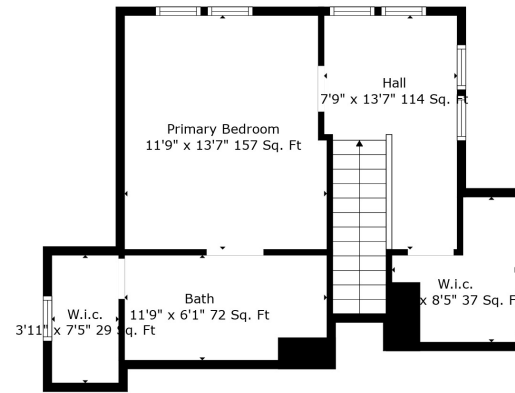

Floor 2

Floor 3

Floor 1

Total scanned area: 1957 sq. ft

Total scanned area: 1957 sq. ft

Measurements Are Calculated By Cubicasa Technology. Deemed Highly Reliable But Not Guaranteed.

Total scanned area: 1957 sq. ft

Measurements Are Calculated By Cubicasa Technology. Deemed Highly Reliable But Not Guaranteed.

Total scanned area: 1957 sq. ft

Measurements Are Calculated By Cubicasa Technology. Deemed Highly Reliable But Not Guaranteed.