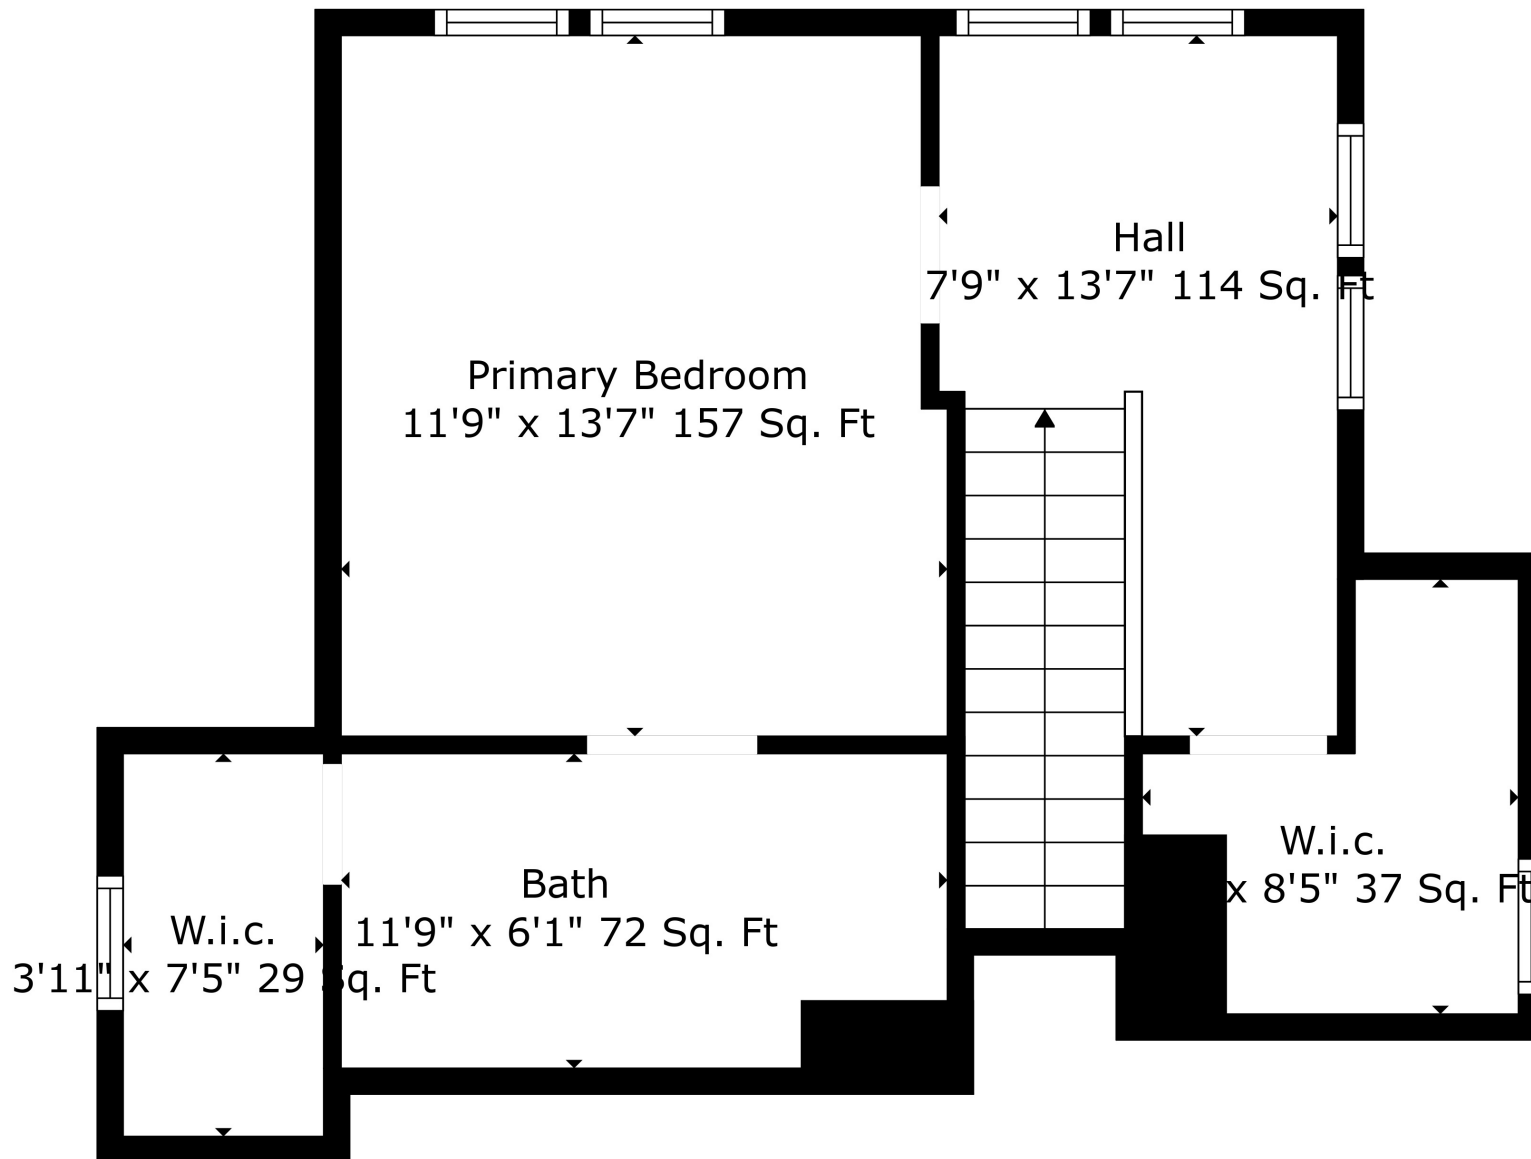

Floor 2

Floor 3

Floor 1

Total scanned area: 1957 sq. ft

Total scanned area: 1957 sq. ft

Measurements Are Calculated By Cubicasa Technology. Deemed Highly Reliable But Not Guaranteed.

Total scanned area: 1957 sq. ft

Measurements Are Calculated By Cubicasa Technology. Deemed Highly Reliable But Not Guaranteed.

Total scanned area: 1957 sq. ft

Measurements Are Calculated By Cubicasa Technology. Deemed Highly Reliable But Not Guaranteed.