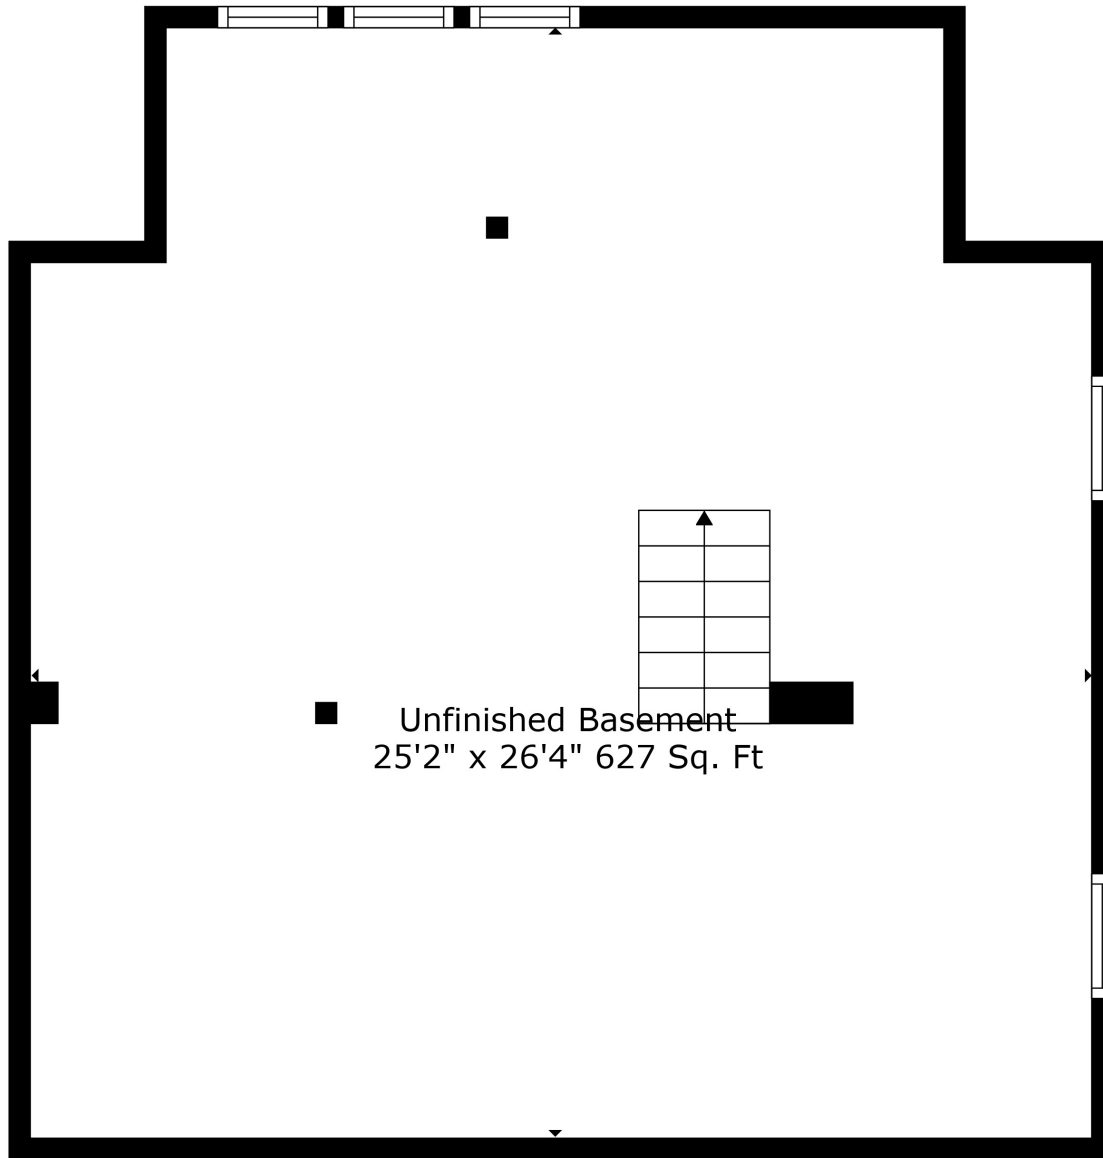

Floor 2

Floor 3

Floor 1

Total scanned area: 1957 sq. ft

Total scanned area: 1957 sq. ft

Measurements Are Calculated By Cubicasa Technology. Deemed Highly Reliable But Not Guaranteed.

Total scanned area: 1957 sq. ft

Measurements Are Calculated By Cubicasa Technology. Deemed Highly Reliable But Not Guaranteed.

Total scanned area: 1957 sq. ft

Measurements Are Calculated By Cubicasa Technology. Deemed Highly Reliable But Not Guaranteed.