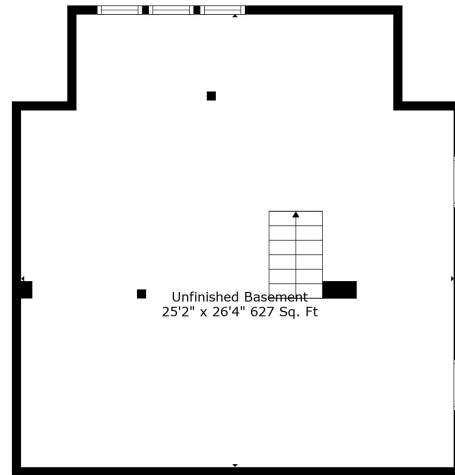

Floor 2

Floor 3

Floor 1

Total scanned area: 1957 sq. ft

Total scanned area: 1957 sq. ft

Measurements Are Calculated By Cubicasa Technology. Deemed Highly Reliable But Not Guaranteed.

Total scanned area: 1957 sq. ft

Measurements Are Calculated By Cubicasa Technology. Deemed Highly Reliable But Not Guaranteed.

Total scanned area: 1957 sq. ft

Measurements Are Calculated By Cubicasa Technology. Deemed Highly Reliable But Not Guaranteed.