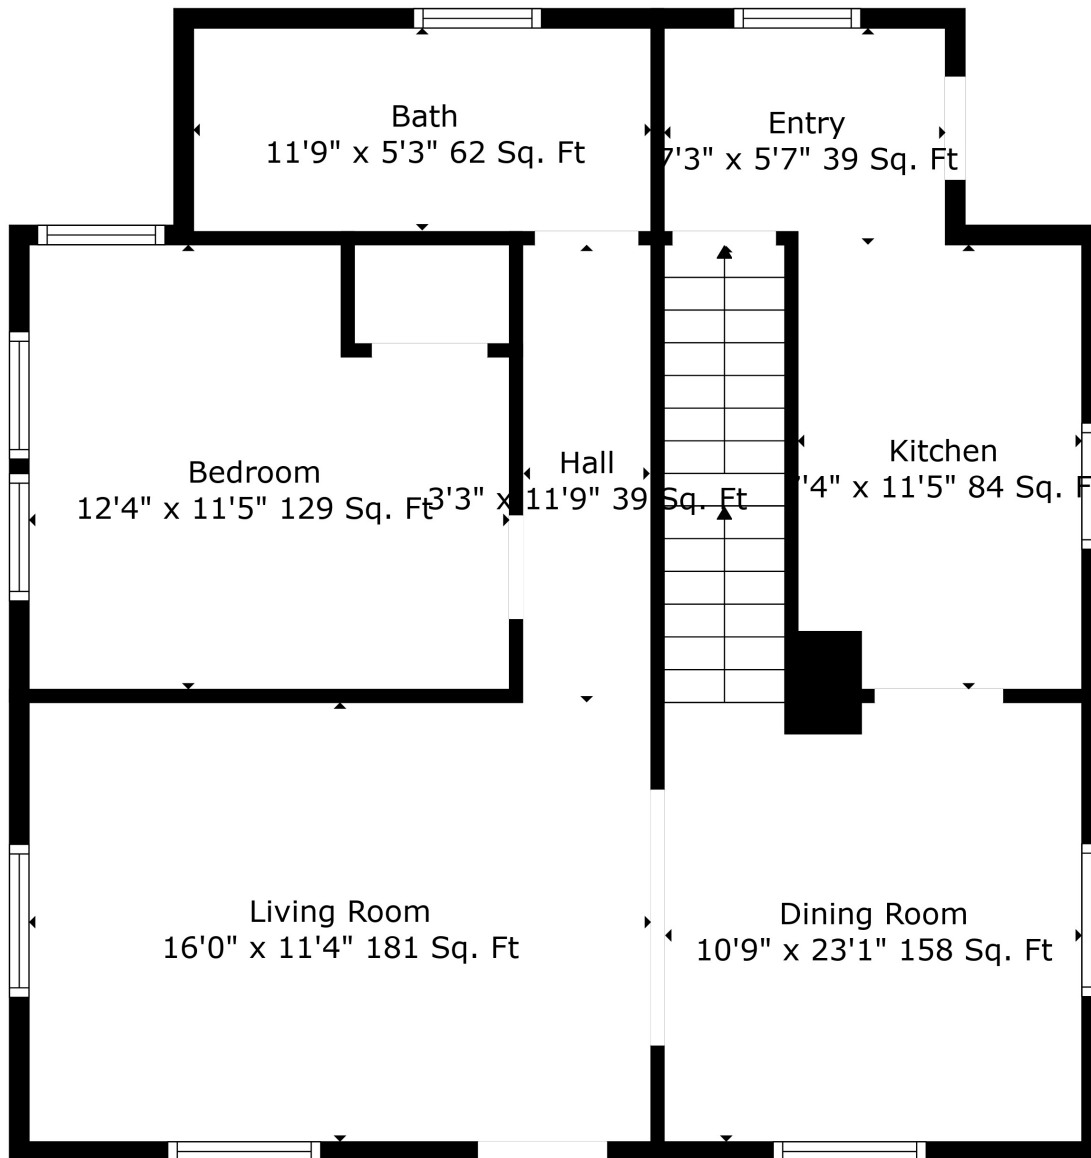

Floor 2

Floor 3

Floor 1

Total scanned area: 1957 sq. ft

Total scanned area: 1957 sq. ft

Measurements Are Calculated By Cubicasa Technology. Deemed Highly Reliable But Not Guaranteed.

Total scanned area: 1957 sq. ft

Measurements Are Calculated By Cubicasa Technology. Deemed Highly Reliable But Not Guaranteed.

Total scanned area: 1957 sq. ft

Measurements Are Calculated By Cubicasa Technology. Deemed Highly Reliable But Not Guaranteed.