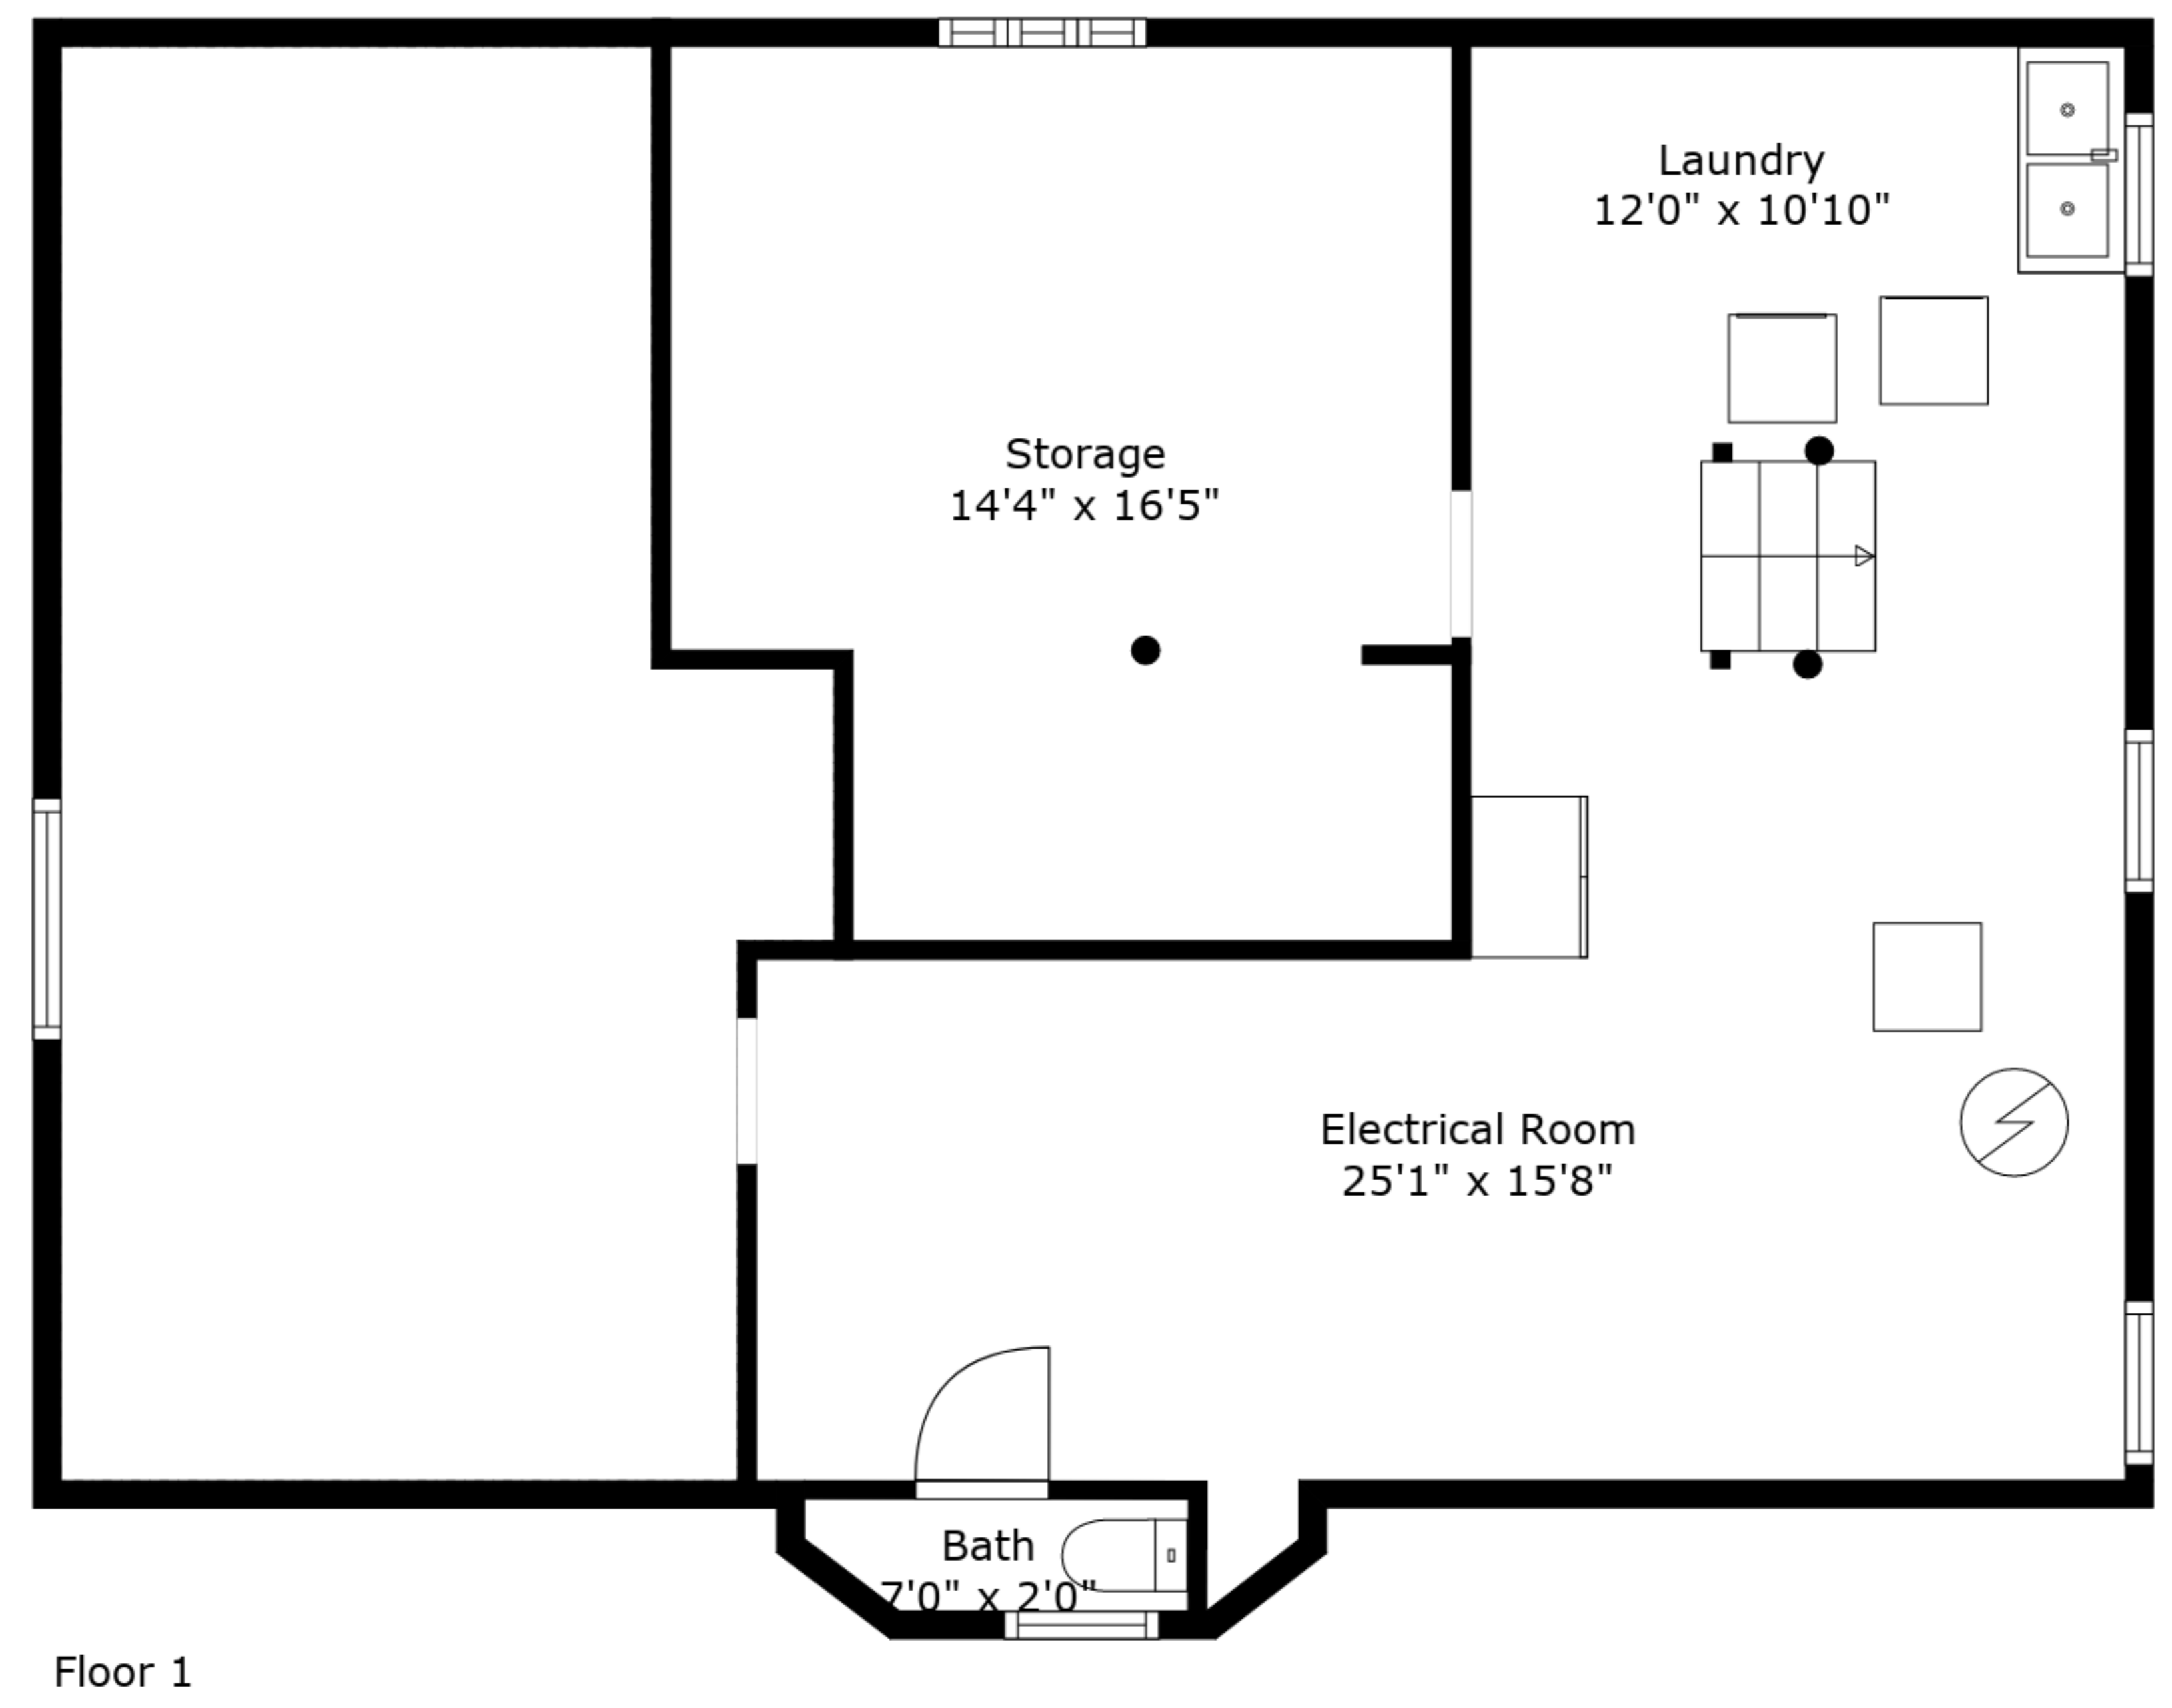

TOTAL: 2529 sq. ft
BELOW GROUND: 0 sq. ft, FLOOR 2: 1179 sq. ft, FLOOR 3: 883 sq. ft, FLOOR 4: 467 sq. ft
EXCLUDED AREAS: BATH: 17 sq. ft, LOW CEILING: 424 sq. ft, STORAGE: 227 sq. ft,
ELECTRICAL ROOM: 316 sq. ft, LAUNDRY: 129 sq. ft

Measurements Are Approximate - Deemed Highly Reliable But Not Guaranteed