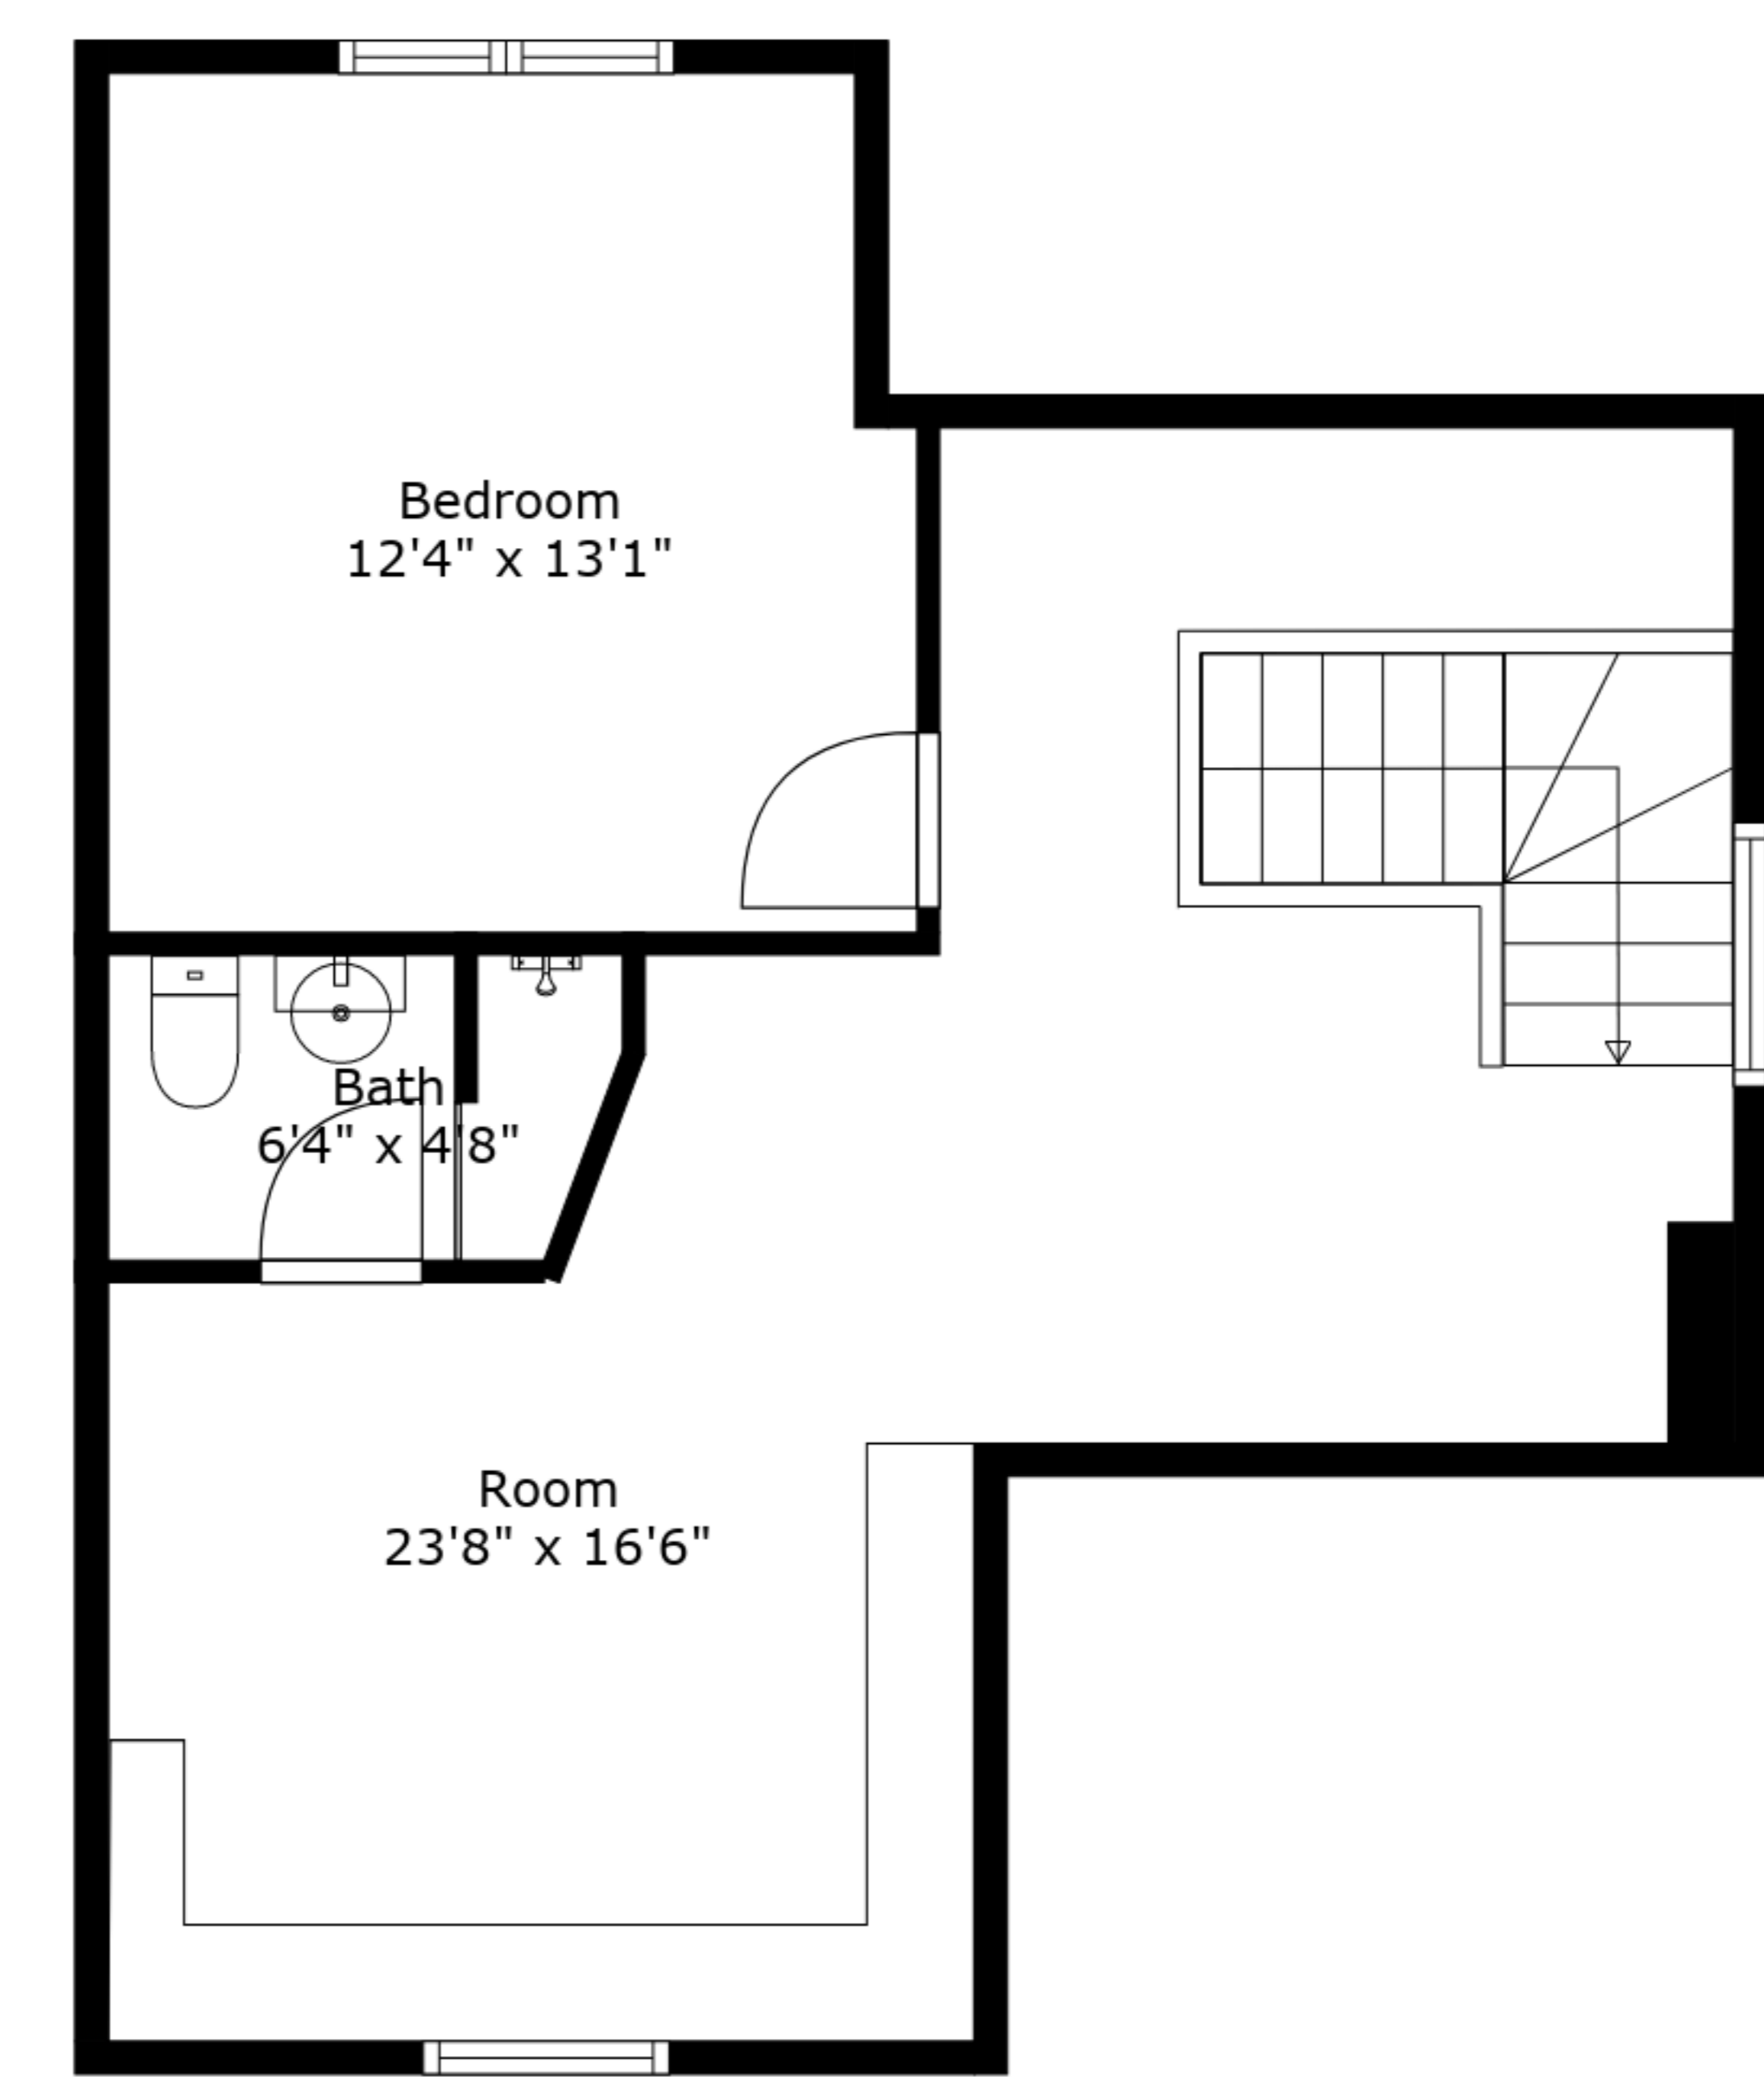

TOTAL: 2529 sq. ft
BELOW GROUND: 0 sq. ft, FLOOR 2: 1179 sq. ft, FLOOR 3: 883 sq. ft, FLOOR 4: 467 sq. ft
EXCLUDED AREAS: BATH: 17 sq. ft, LOW CEILING: 424 sq. ft, STORAGE: 227 sq. ft,
ELECTRICAL ROOM: 316 sq. ft, LAUNDRY: 129 sq. ft

Measurements Are Approximate - Deemed Highly Reliable But Not Guaranteed