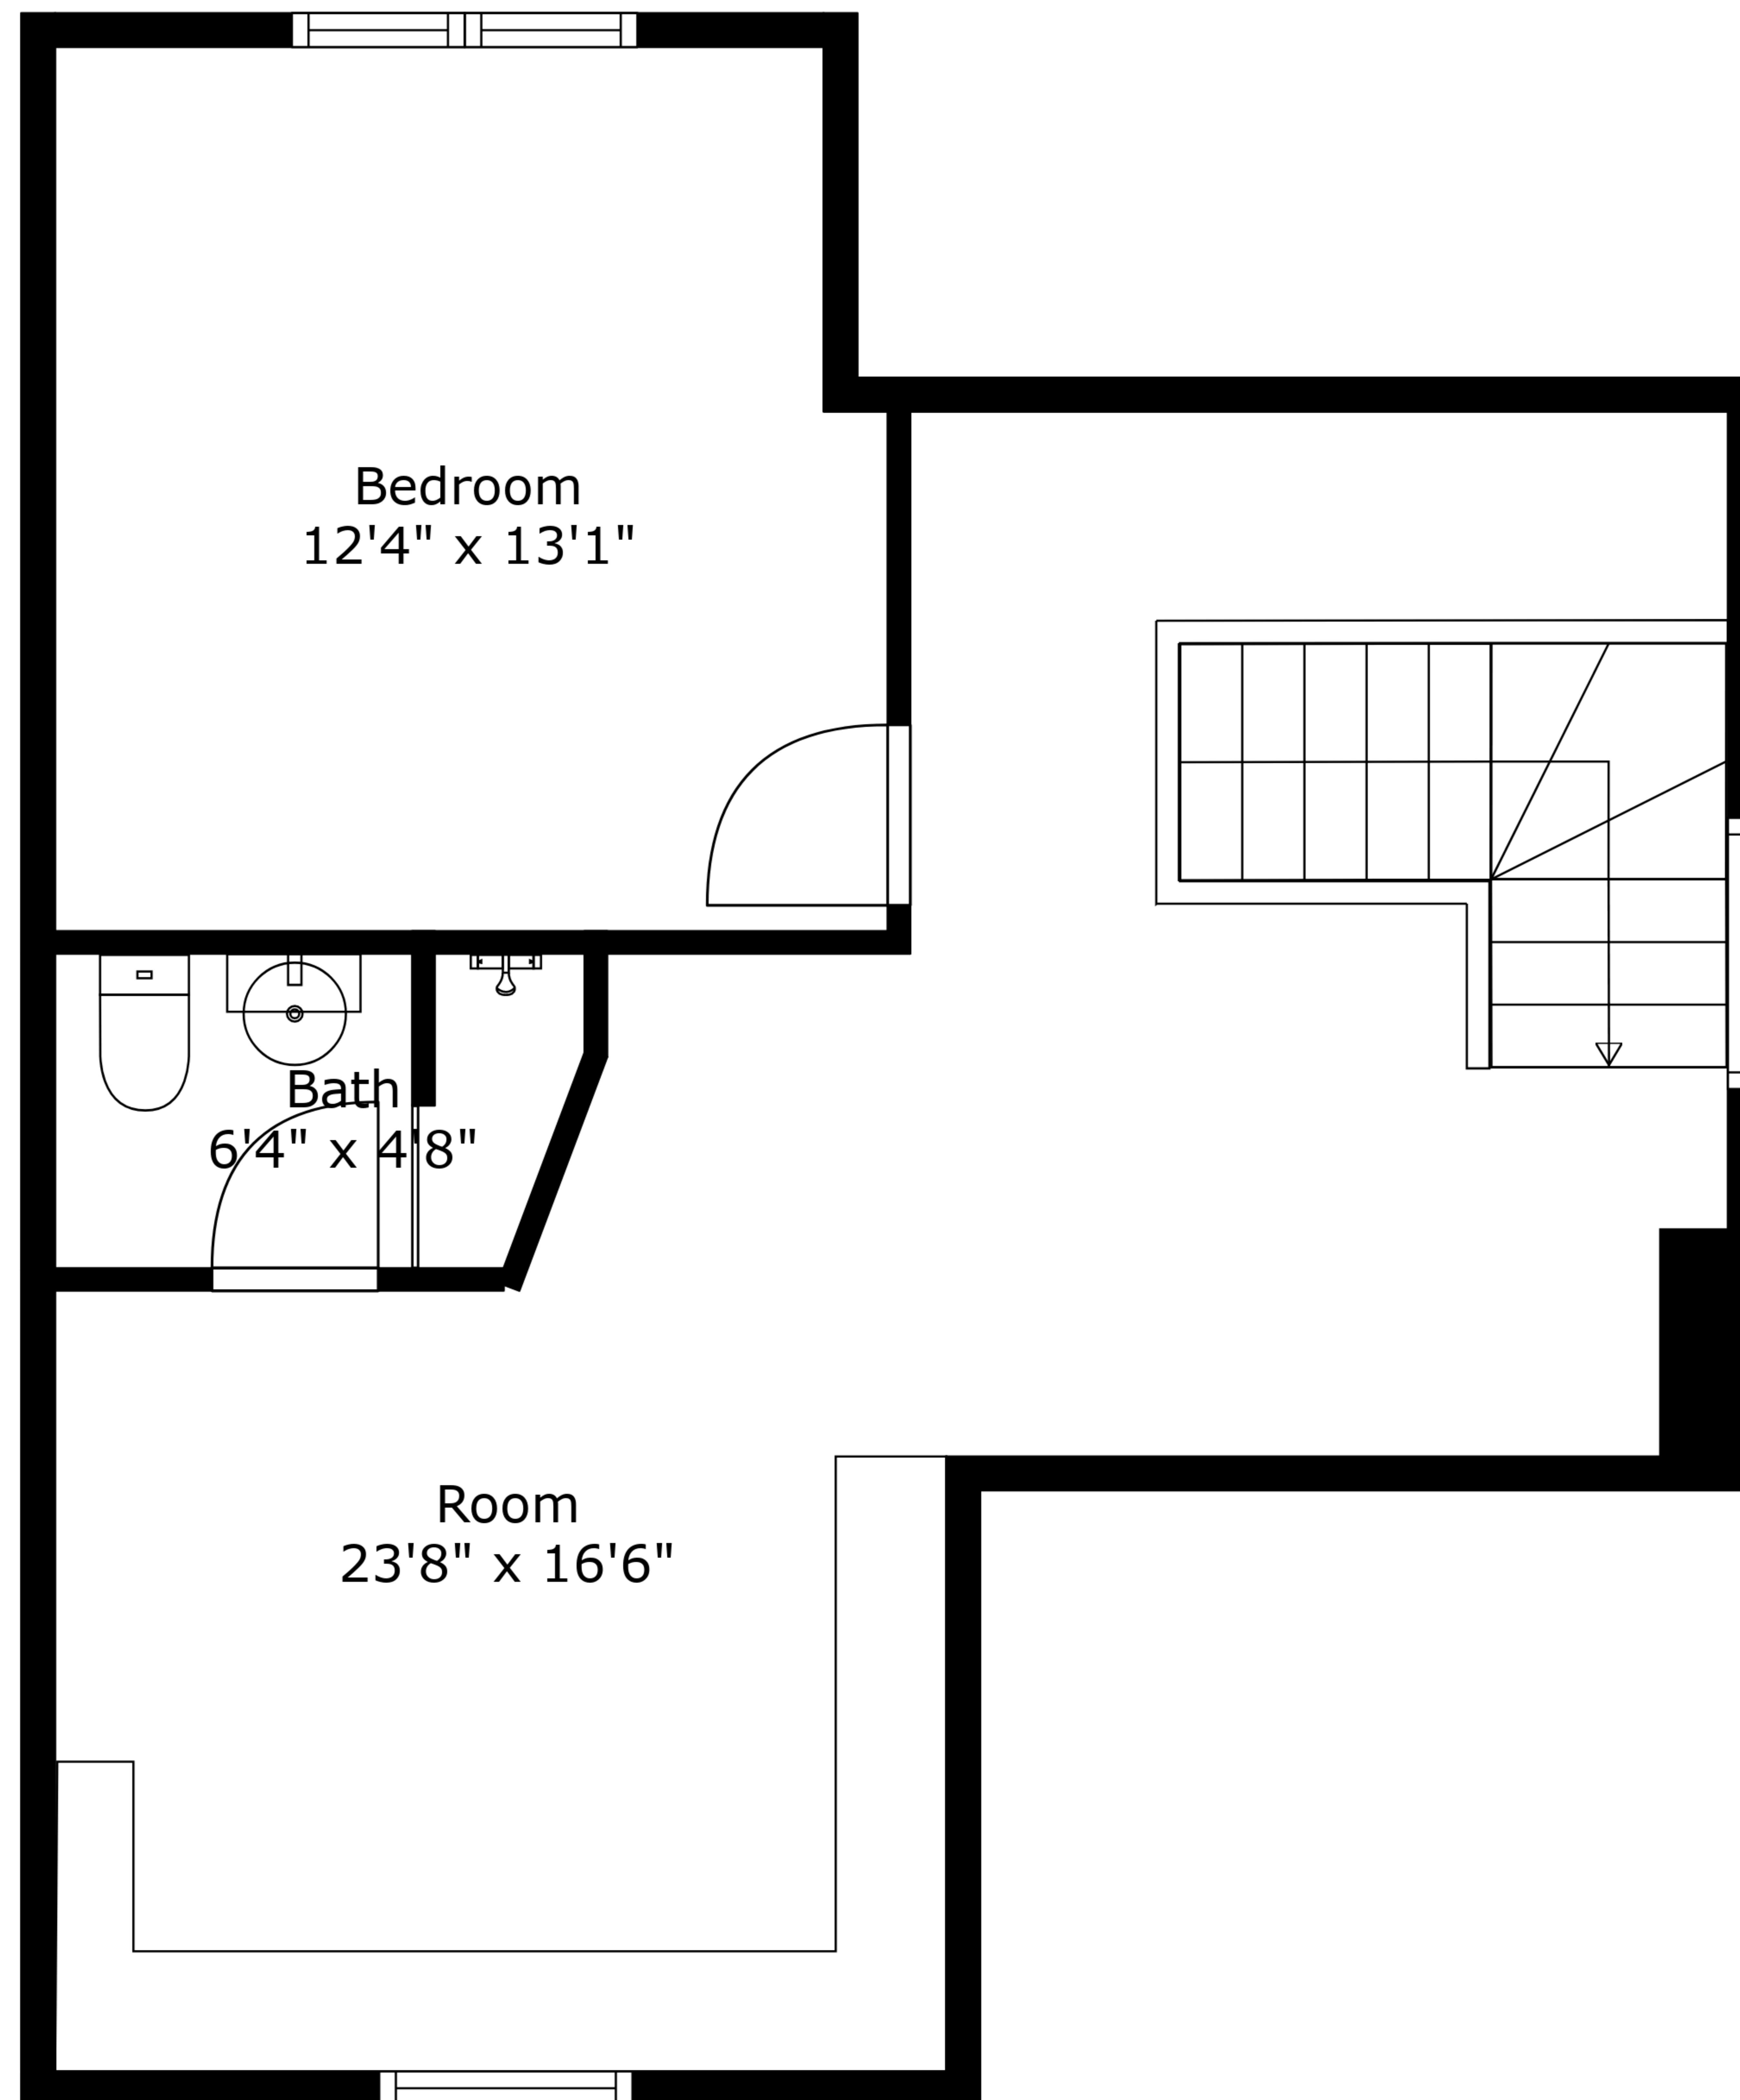

TOTAL: 2529 sq. ft

BELOW GROUND: 0 sq. ft, FLOOR 2: 1179 sq. ft, FLOOR 3: 883 sq. ft, FLOOR 4: 467 sq. ft
EXCLUDED AREAS: BATH: 17 sq. ft, LOW CEILING: 424 sq. ft, STORAGE: 227 sq. ft,
ELECTRICAL ROOM: 316 sq. ft, LAUNDRY: 129 sq. ft

Measurements Are Approximate - Deemed Highly Reliable But Not Guaranteed

TOTAL: 2529 sq. ft

BELOW GROUND: 0 sq. ft, FLOOR 2: 1179 sq. ft, FLOOR 3: 883 sq. ft, FLOOR 4: 467 sq. ft
 EXCLUDED AREAS: BATH: 17 sq. ft, LOW CEILING: 424 sq. ft, STORAGE: 227 sq. ft,
 ELECTRICAL ROOM: 316 sq. ft, LAUNDRY: 129 sq. ft