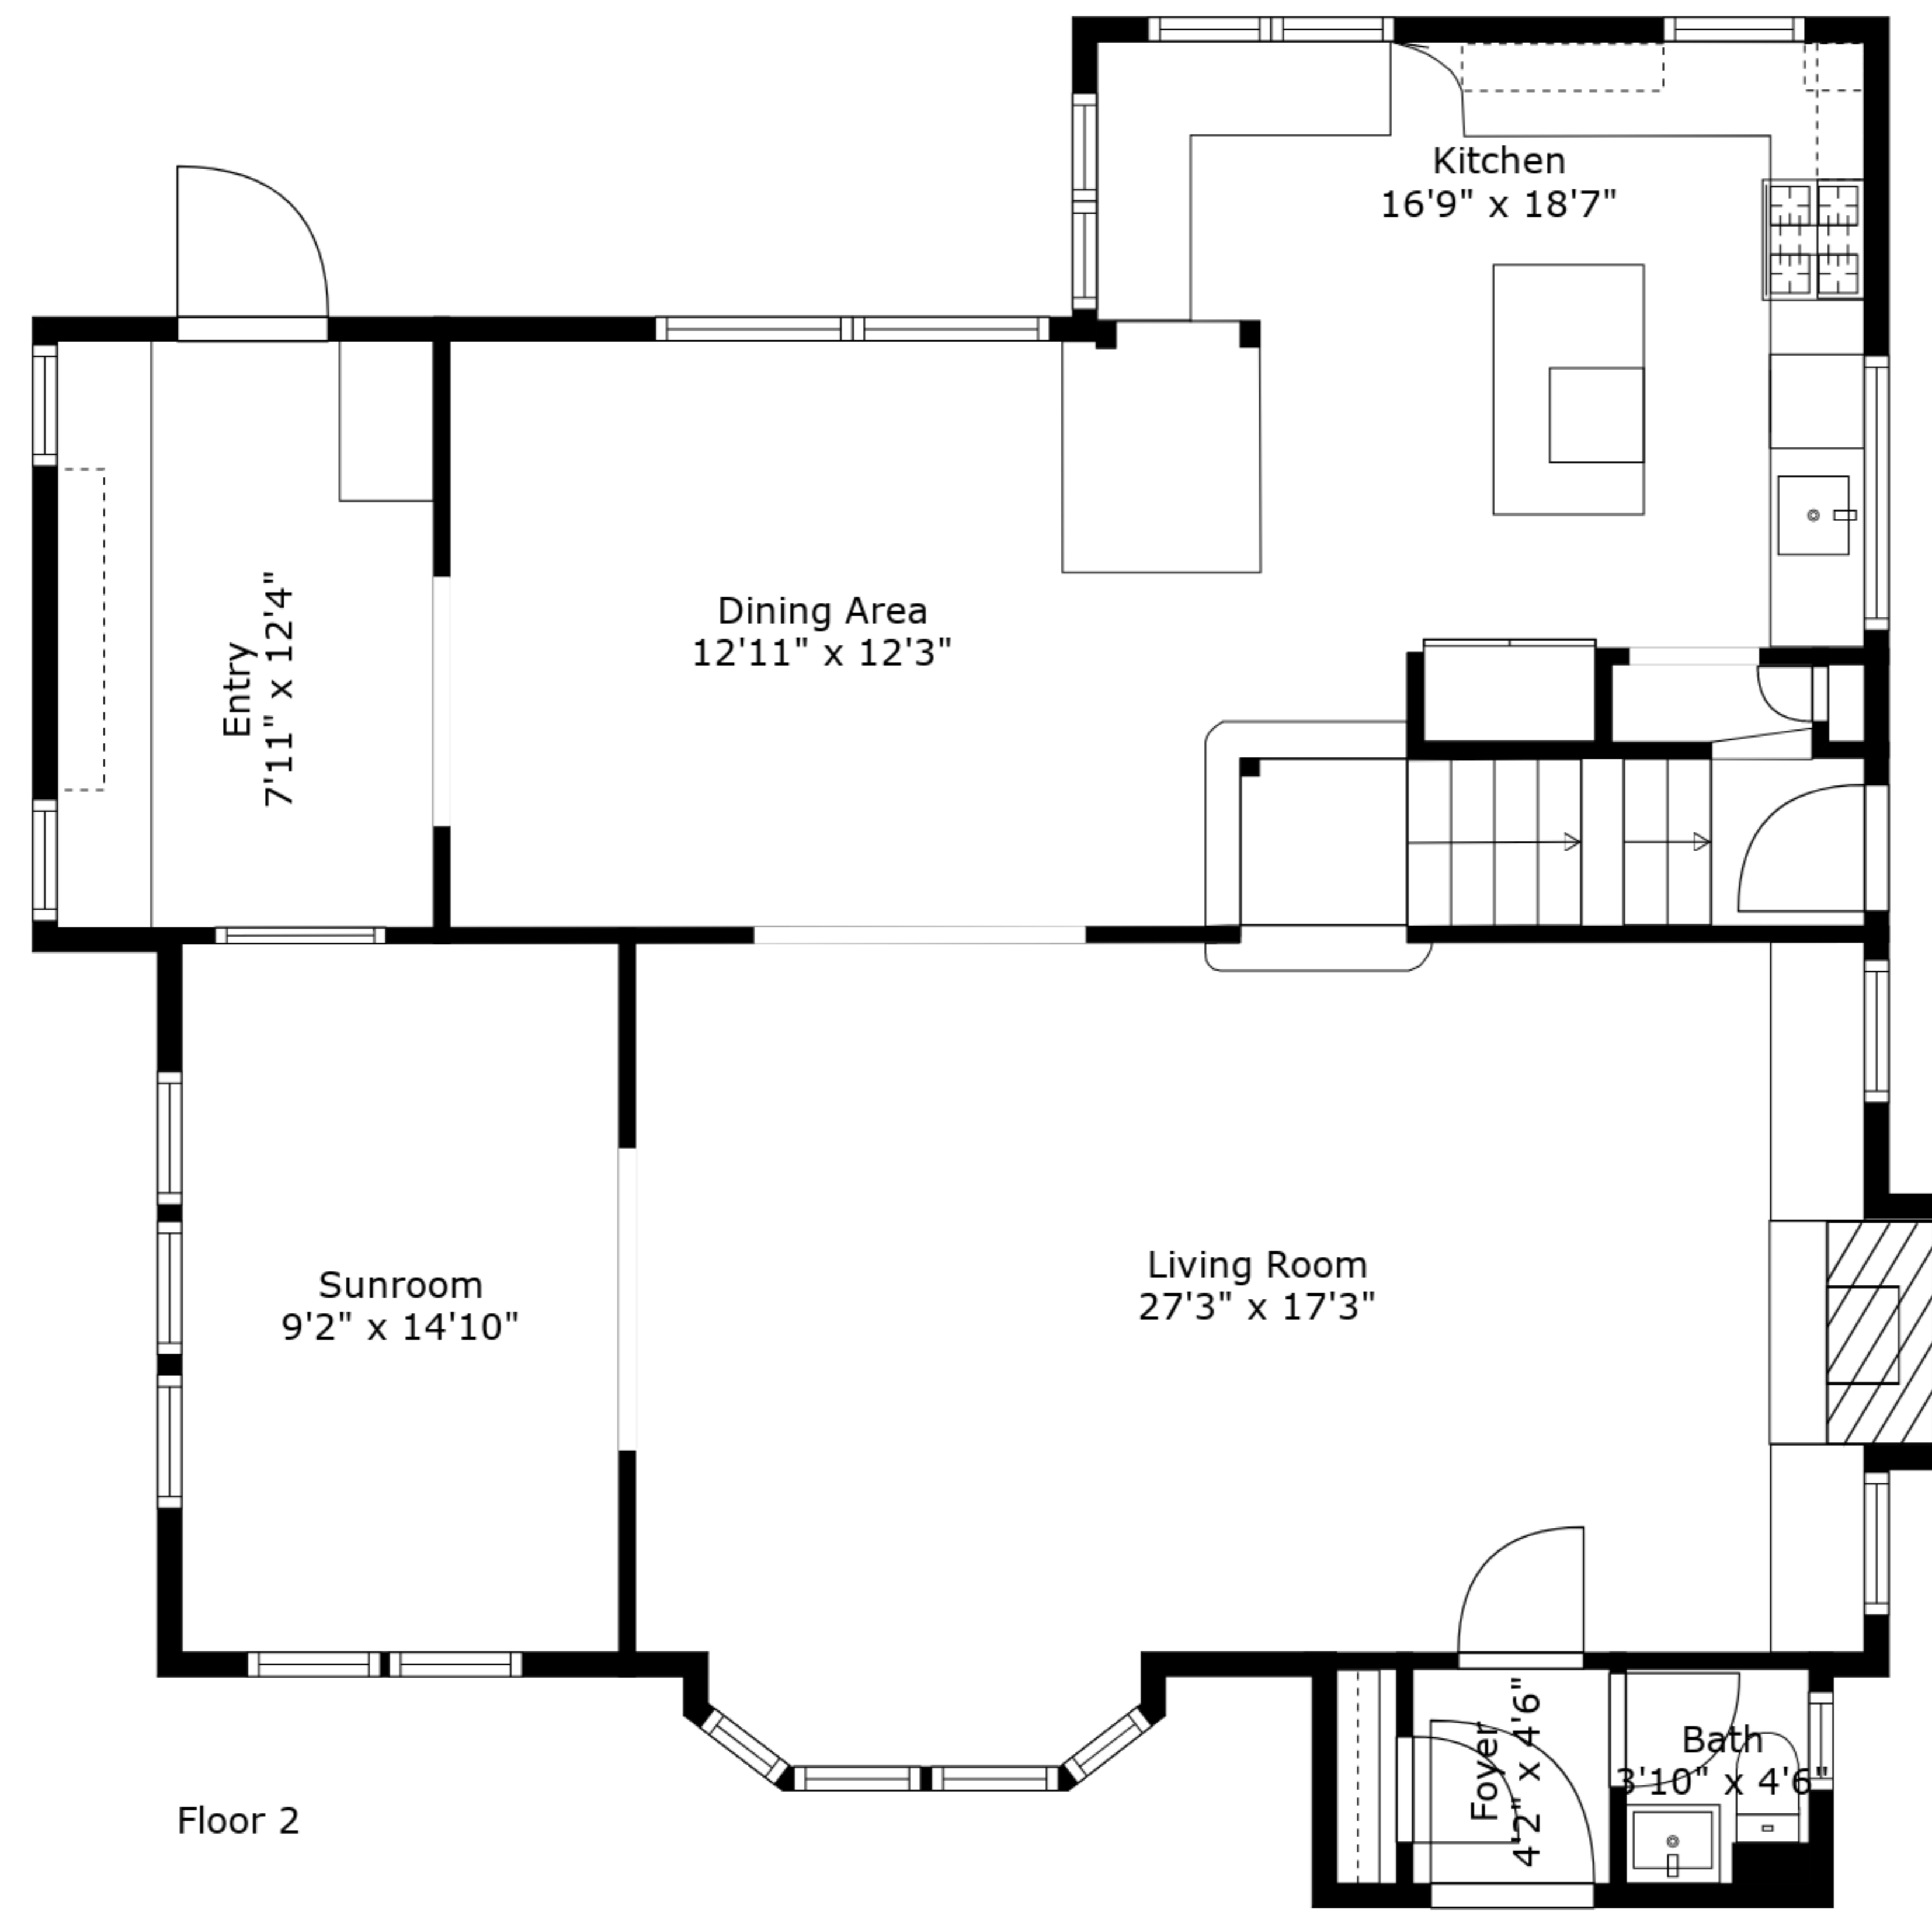

TOTAL: 2529 sq. ft
BELOW GROUND: 0 sq. ft, FLOOR 2: 1179 sq. ft, FLOOR 3: 883 sq. ft, FLOOR 4: 467 sq. ft
EXCLUDED AREAS: BATH: 17 sq. ft, LOW CEILING: 424 sq. ft, STORAGE: 227 sq. ft,
ELECTRICAL ROOM: 316 sq. ft, LAUNDRY: 129 sq. ft

Measurements Are Approximate - Deemed Highly Reliable But Not Guaranteed