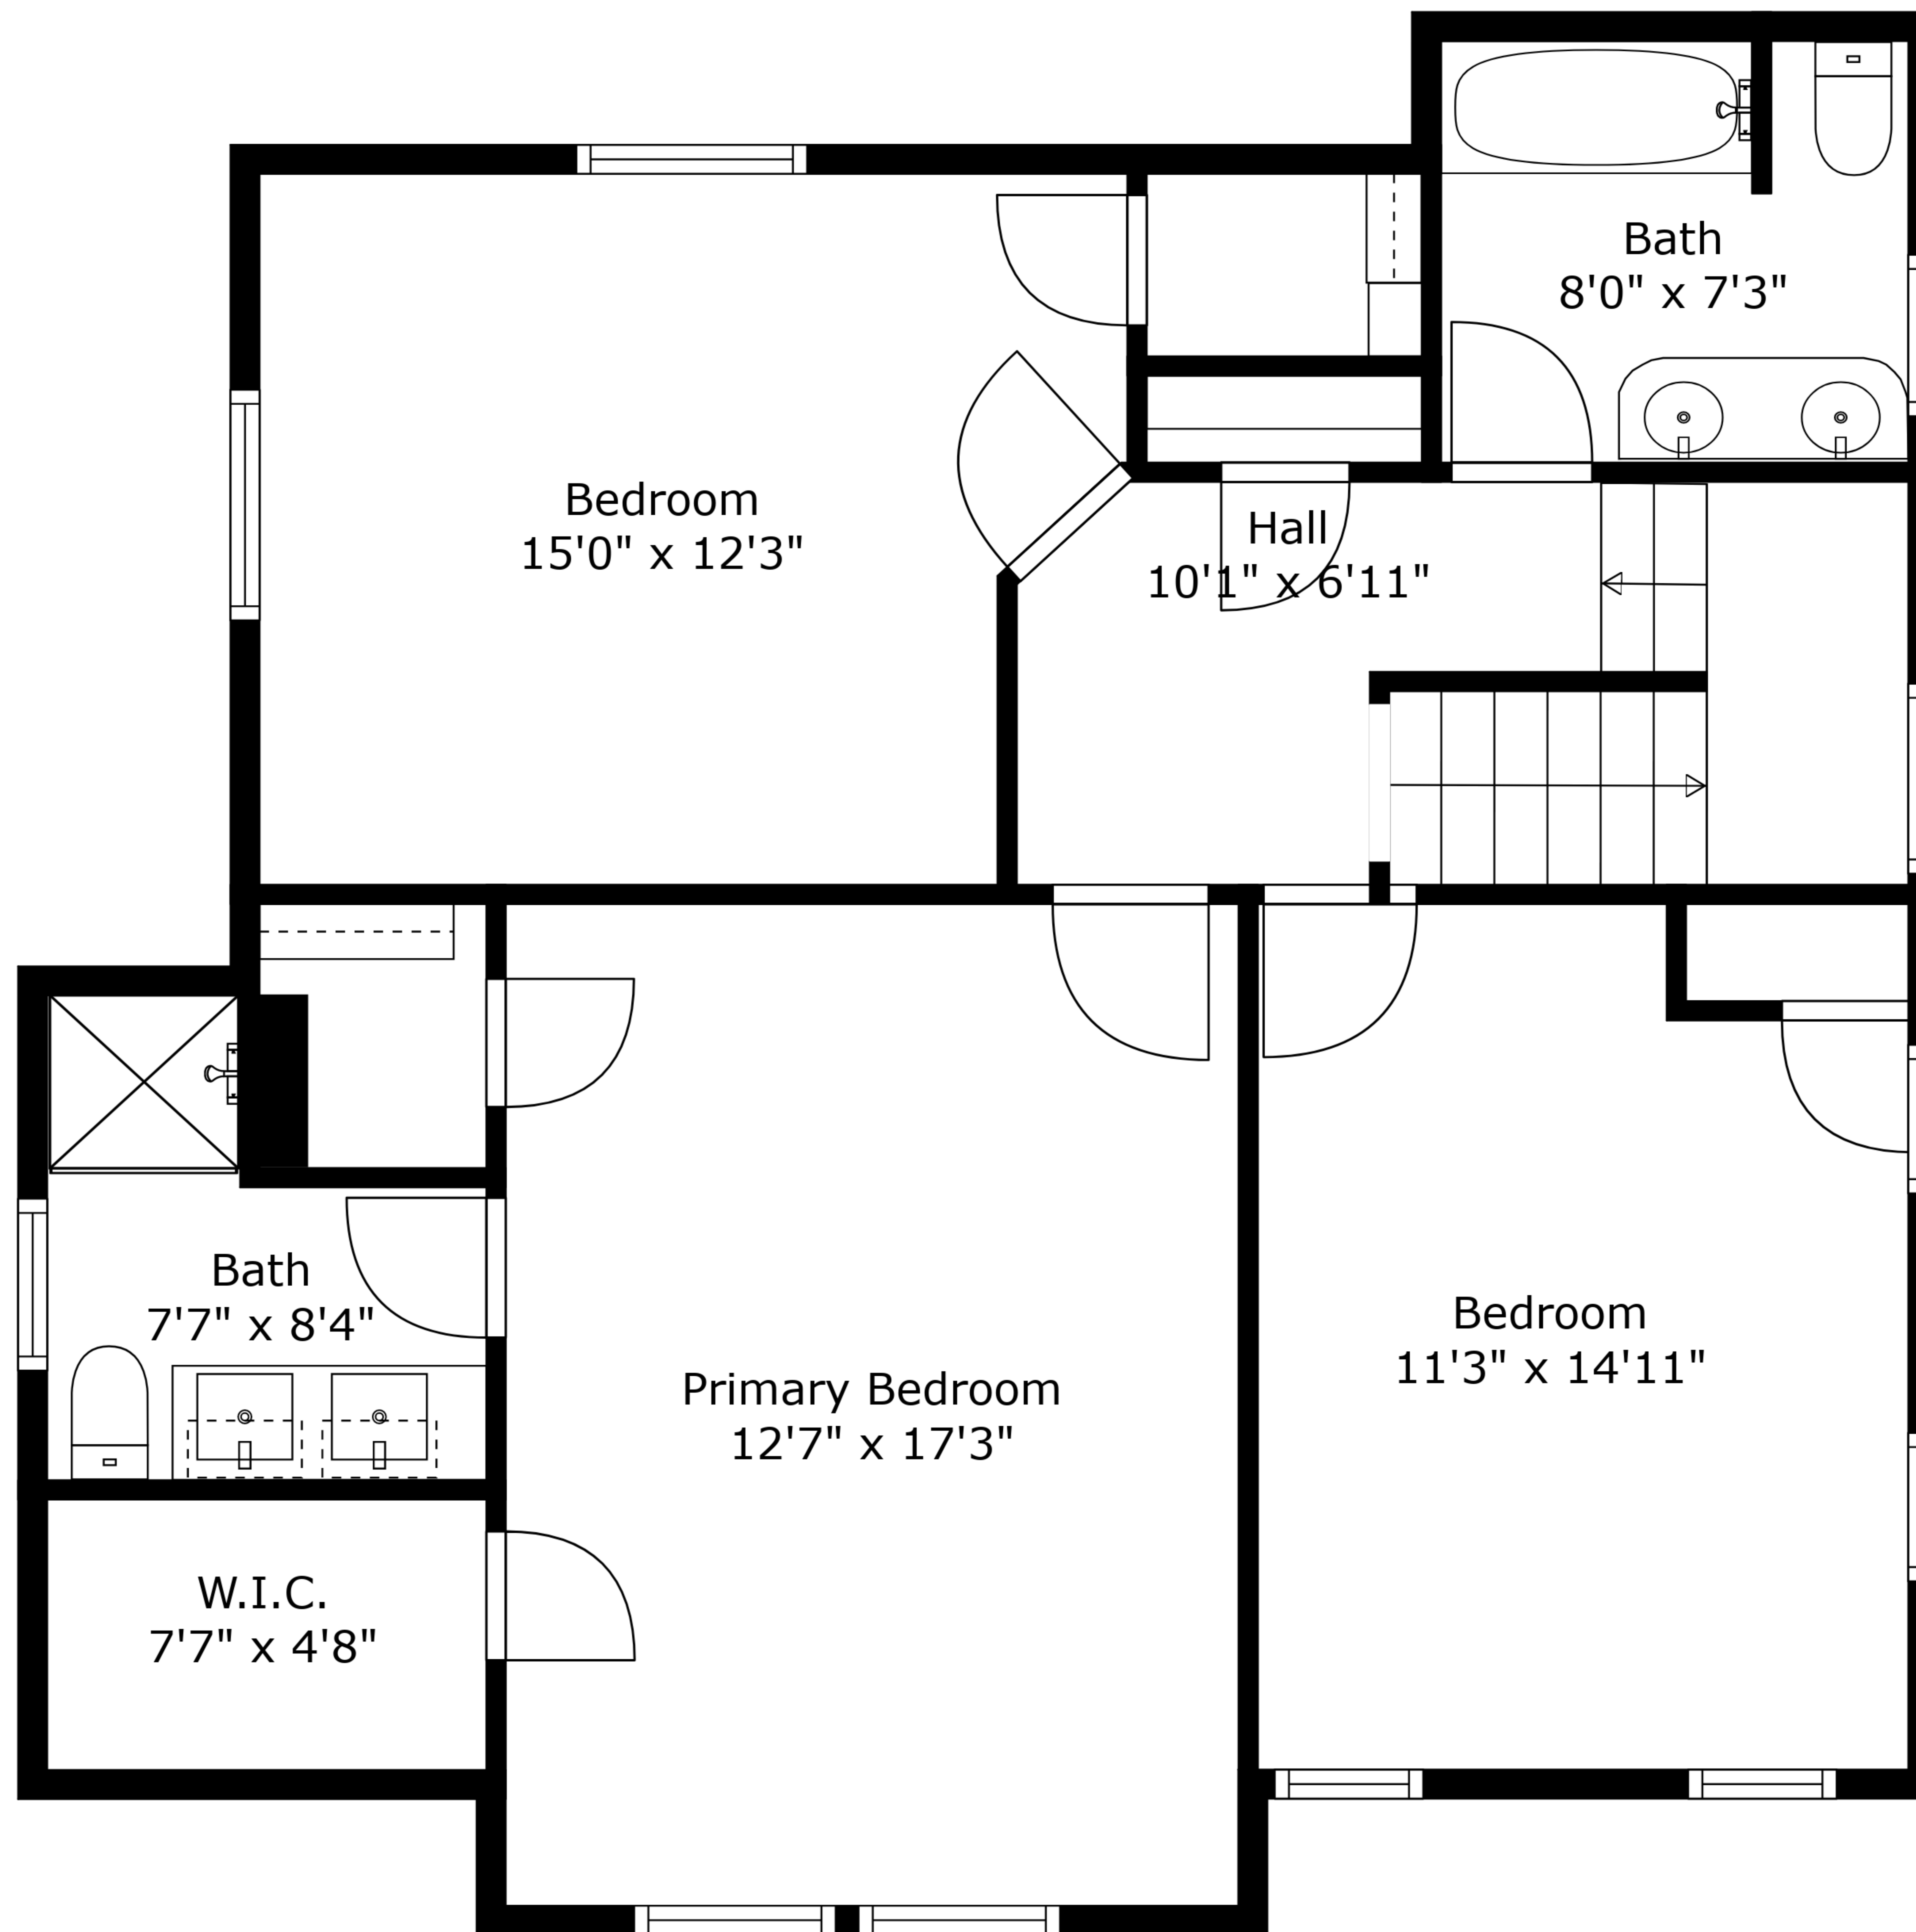

TOTAL: 2529 sq. ft

BELOW GROUND: 0 sq. ft, FLOOR 2: 1179 sq. ft, FLOOR 3: 883 sq. ft, FLOOR 4: 467 sq. ft
EXCLUDED AREAS: BATH: 17 sq. ft, LOW CEILING: 424 sq. ft, STORAGE: 227 sq. ft,
ELECTRICAL ROOM: 316 sq. ft, LAUNDRY: 129 sq. ft

Measurements Are Approximate - Deemed Highly Reliable But Not Guaranteed

TOTAL: 2529 sq. ft

BELOW GROUND: 0 sq. ft, FLOOR 2: 1179 sq. ft, FLOOR 3: 883 sq. ft, FLOOR 4: 467 sq. ft
 EXCLUDED AREAS: BATH: 17 sq. ft, LOW CEILING: 424 sq. ft, STORAGE: 227 sq. ft,
 ELECTRICAL ROOM: 316 sq. ft, LAUNDRY: 129 sq. ft