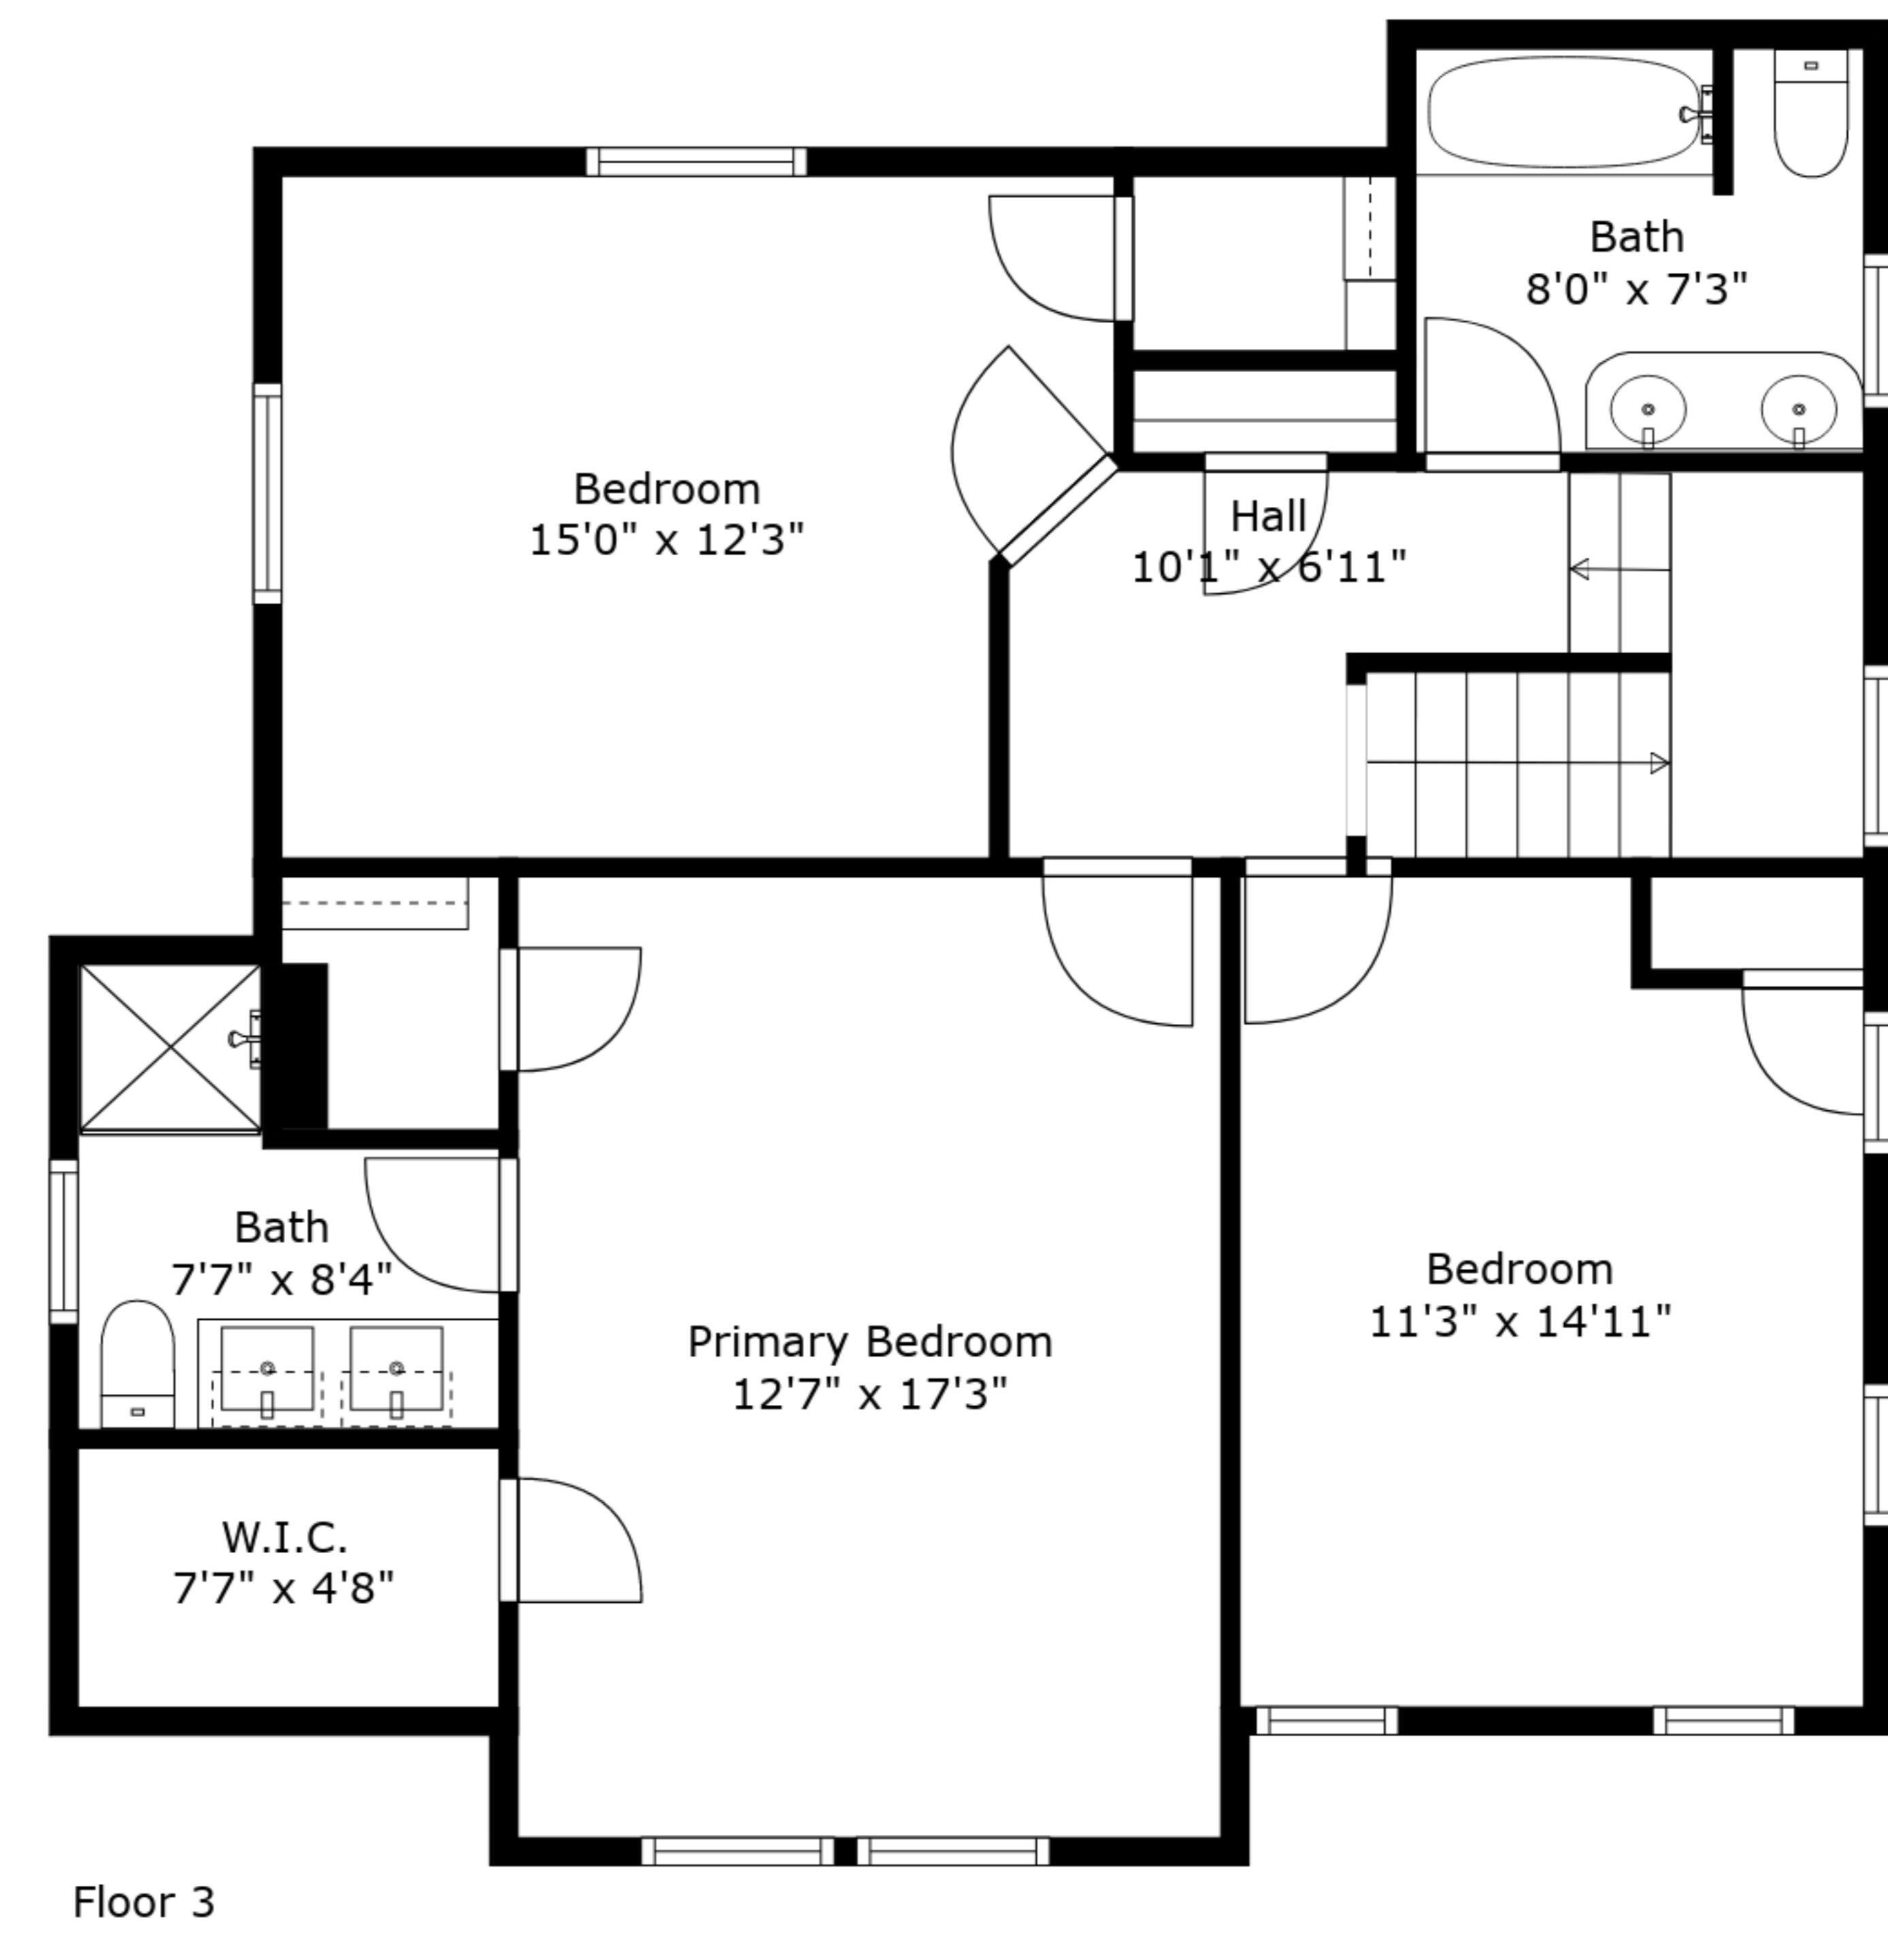

TOTAL: 2529 sq. ft
BELOW GROUND: 0 sq. ft, FLOOR 2: 1179 sq. ft, FLOOR 3: 883 sq. ft, FLOOR 4: 467 sq. ft
EXCLUDED AREAS: BATH: 17 sq. ft, LOW CEILING: 424 sq. ft, STORAGE: 227 sq. ft,
ELECTRICAL ROOM: 316 sq. ft, LAUNDRY: 129 sq. ft

Measurements Are Approximate - Deemed Highly Reliable But Not Guaranteed