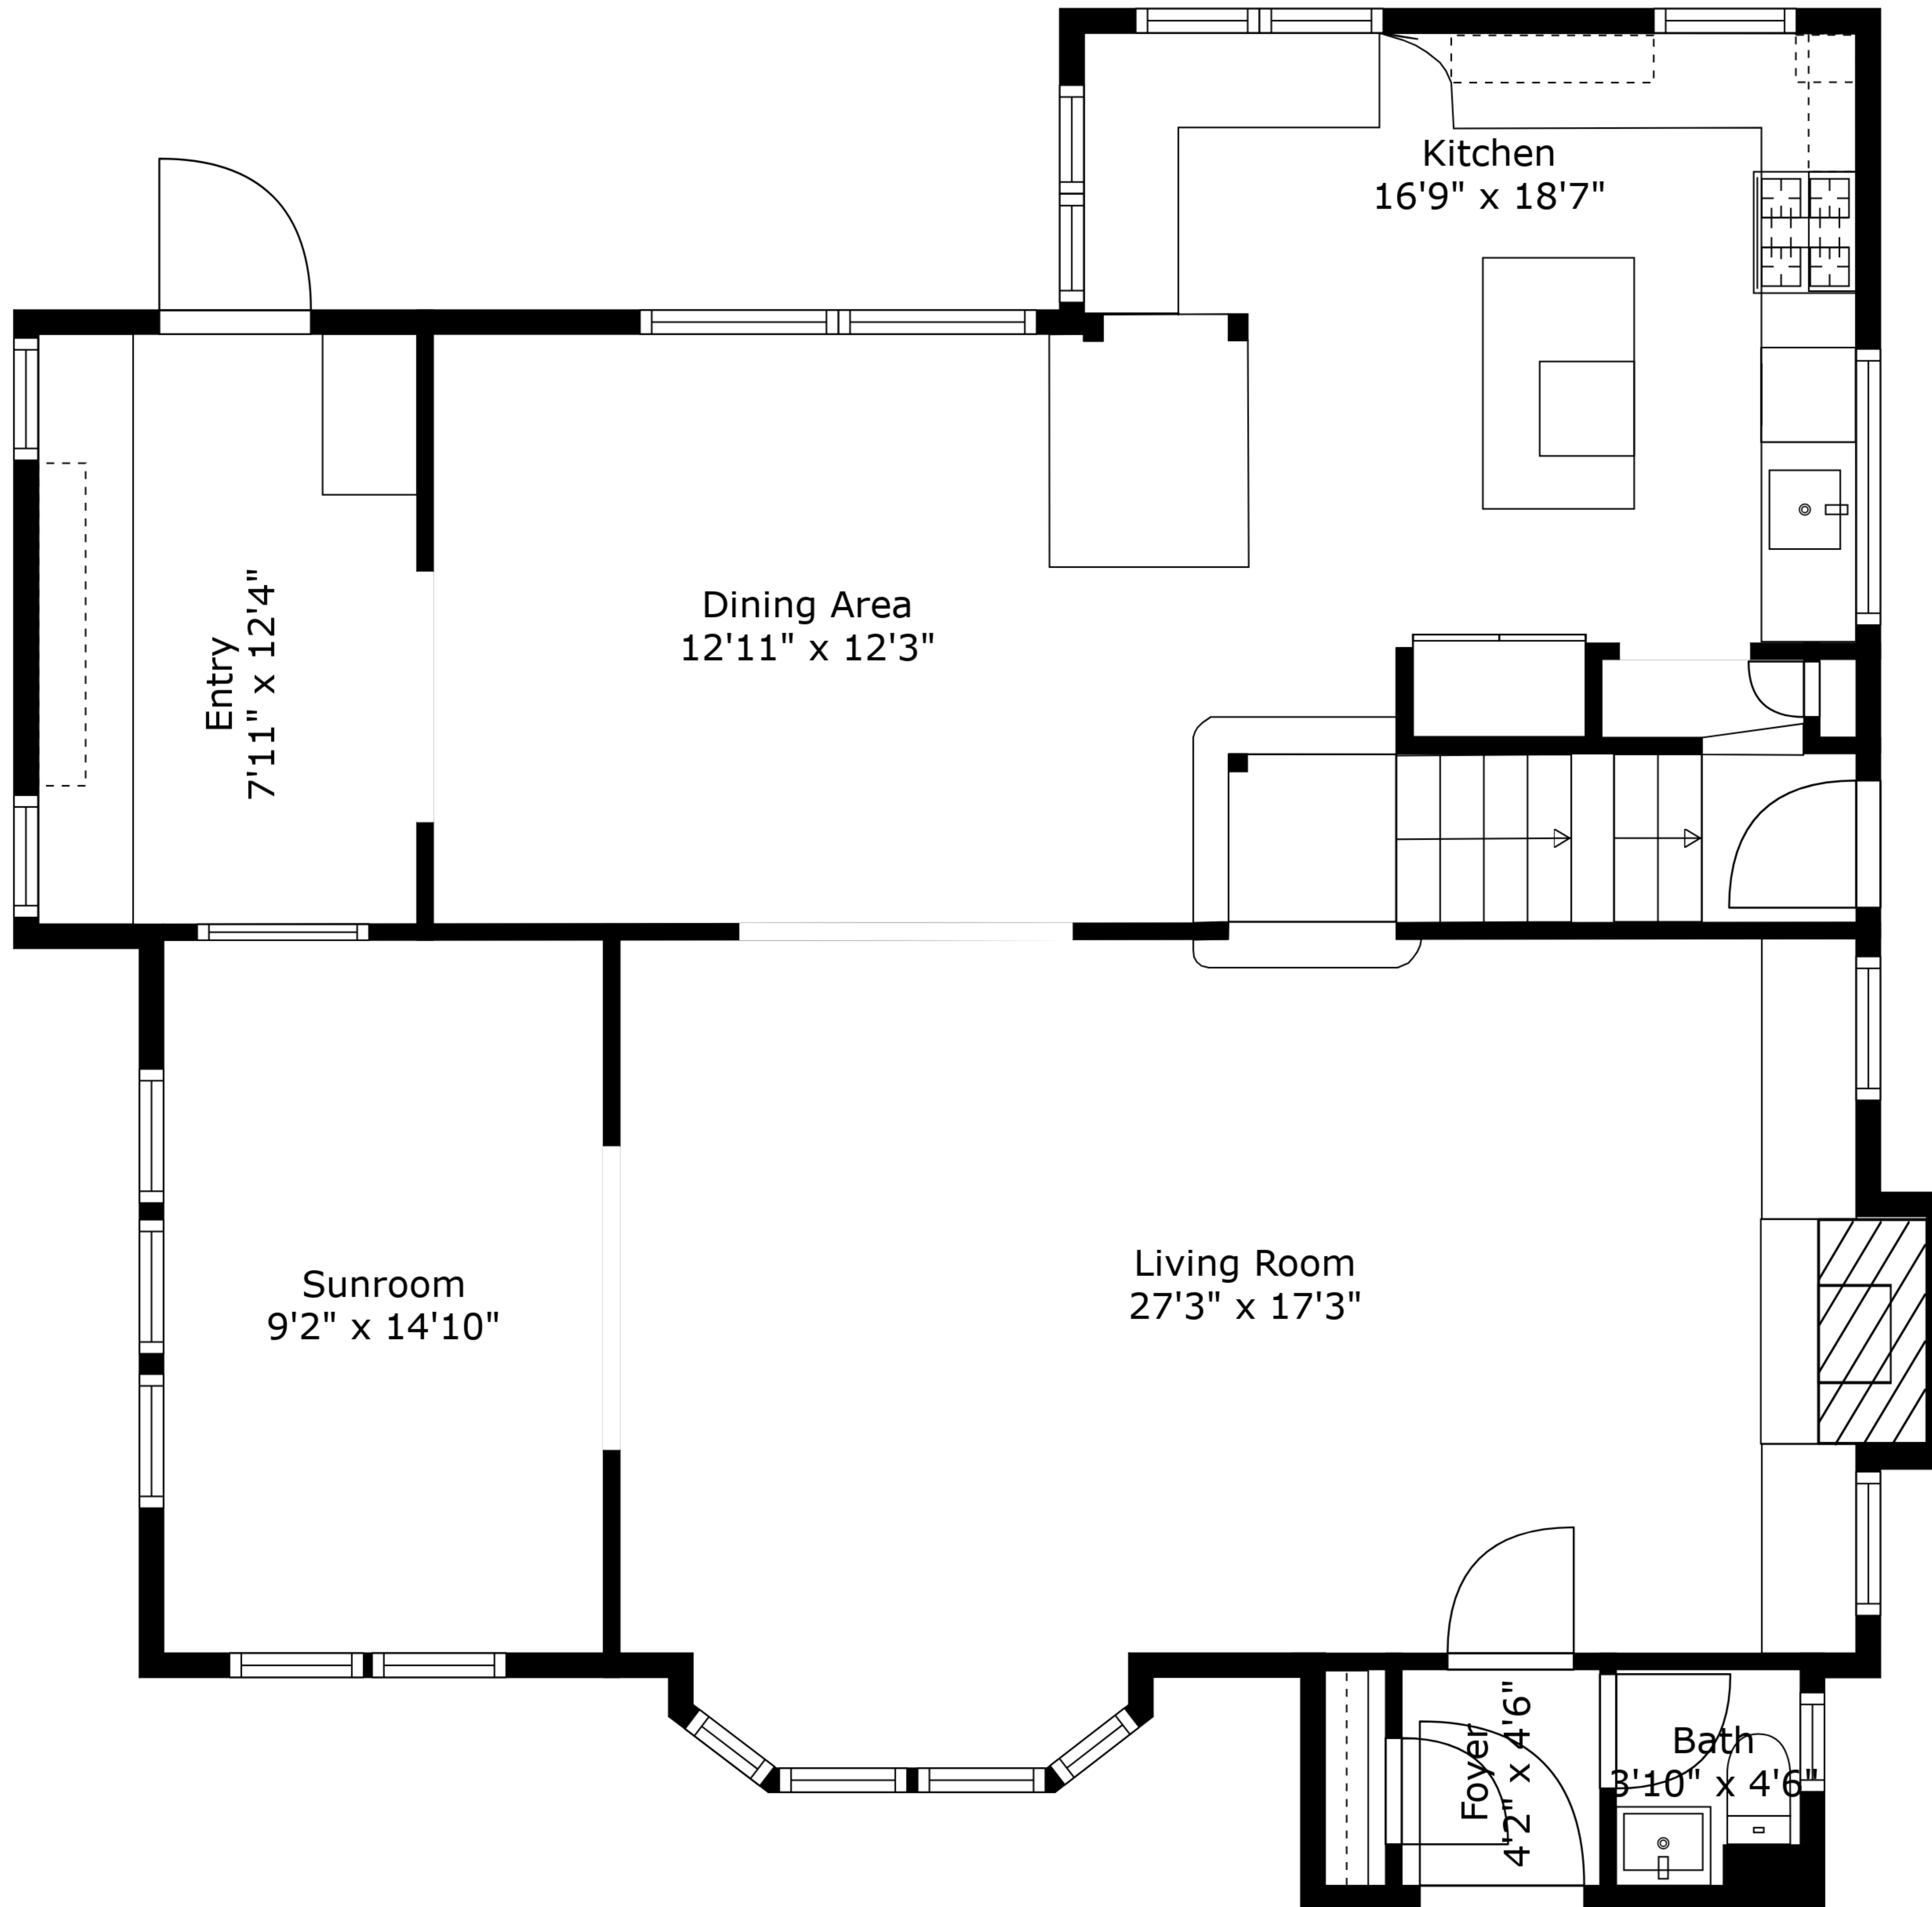

TOTAL: 2529 sq. ft

BELOW GROUND: 0 sq. ft, FLOOR 2: 1179 sq. ft, FLOOR 3: 883 sq. ft, FLOOR 4: 467 sq. ft
EXCLUDED AREAS: BATH: 17 sq. ft, LOW CEILING: 424 sq. ft, STORAGE: 227 sq. ft,
ELECTRICAL ROOM: 316 sq. ft, LAUNDRY: 129 sq. ft

Measurements Are Approximate - Deemed Highly Reliable But Not Guaranteed

TOTAL: 2529 sq. ft

BELOW GROUND: 0 sq. ft, FLOOR 2: 1179 sq. ft, FLOOR 3: 883 sq. ft, FLOOR 4: 467 sq. ft
 EXCLUDED AREAS: BATH: 17 sq. ft, LOW CEILING: 424 sq. ft, STORAGE: 227 sq. ft,
 ELECTRICAL ROOM: 316 sq. ft, LAUNDRY: 129 sq. ft