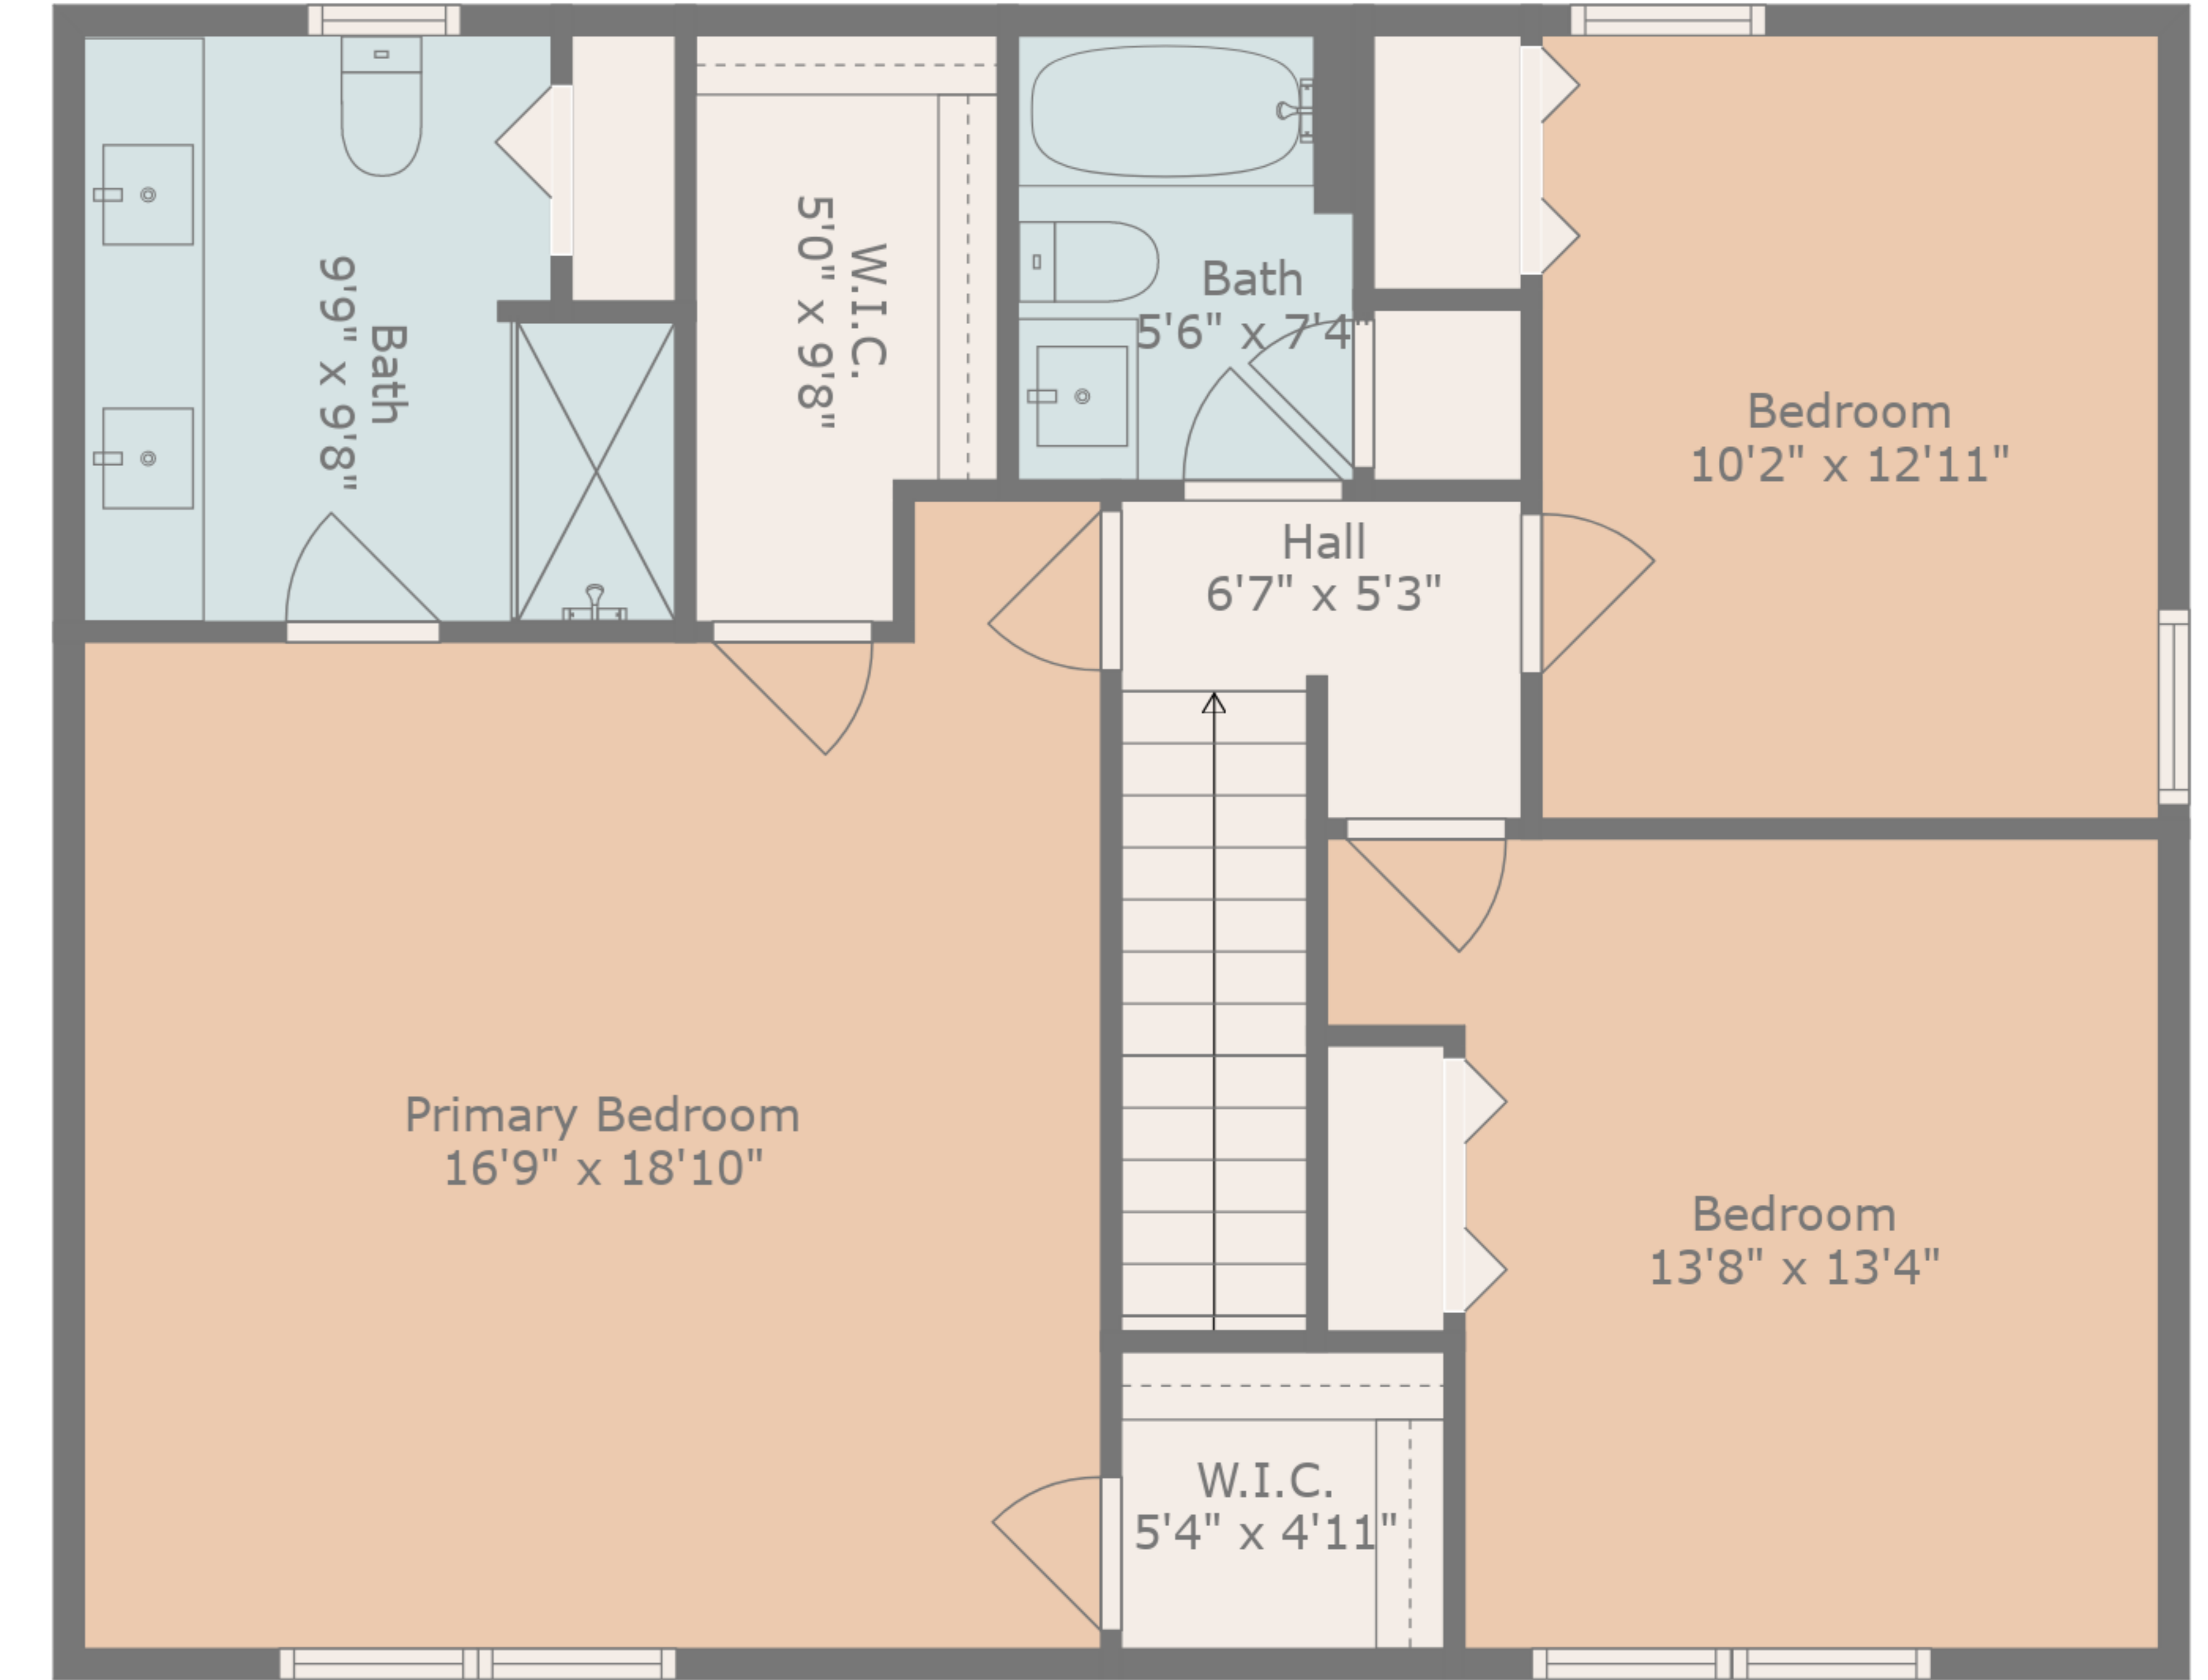

Electrical Room
20'7" x 15'9"

Family Room
20'6" x 14'8"

Recreation Room
12'10" x 25'1"

Floor 2

Floor 3

Floor 1

Beyond Limits Productions

Measurements Are Taken Using Lidar Technology, Deemed Highly Reliable But Not Guaranteed