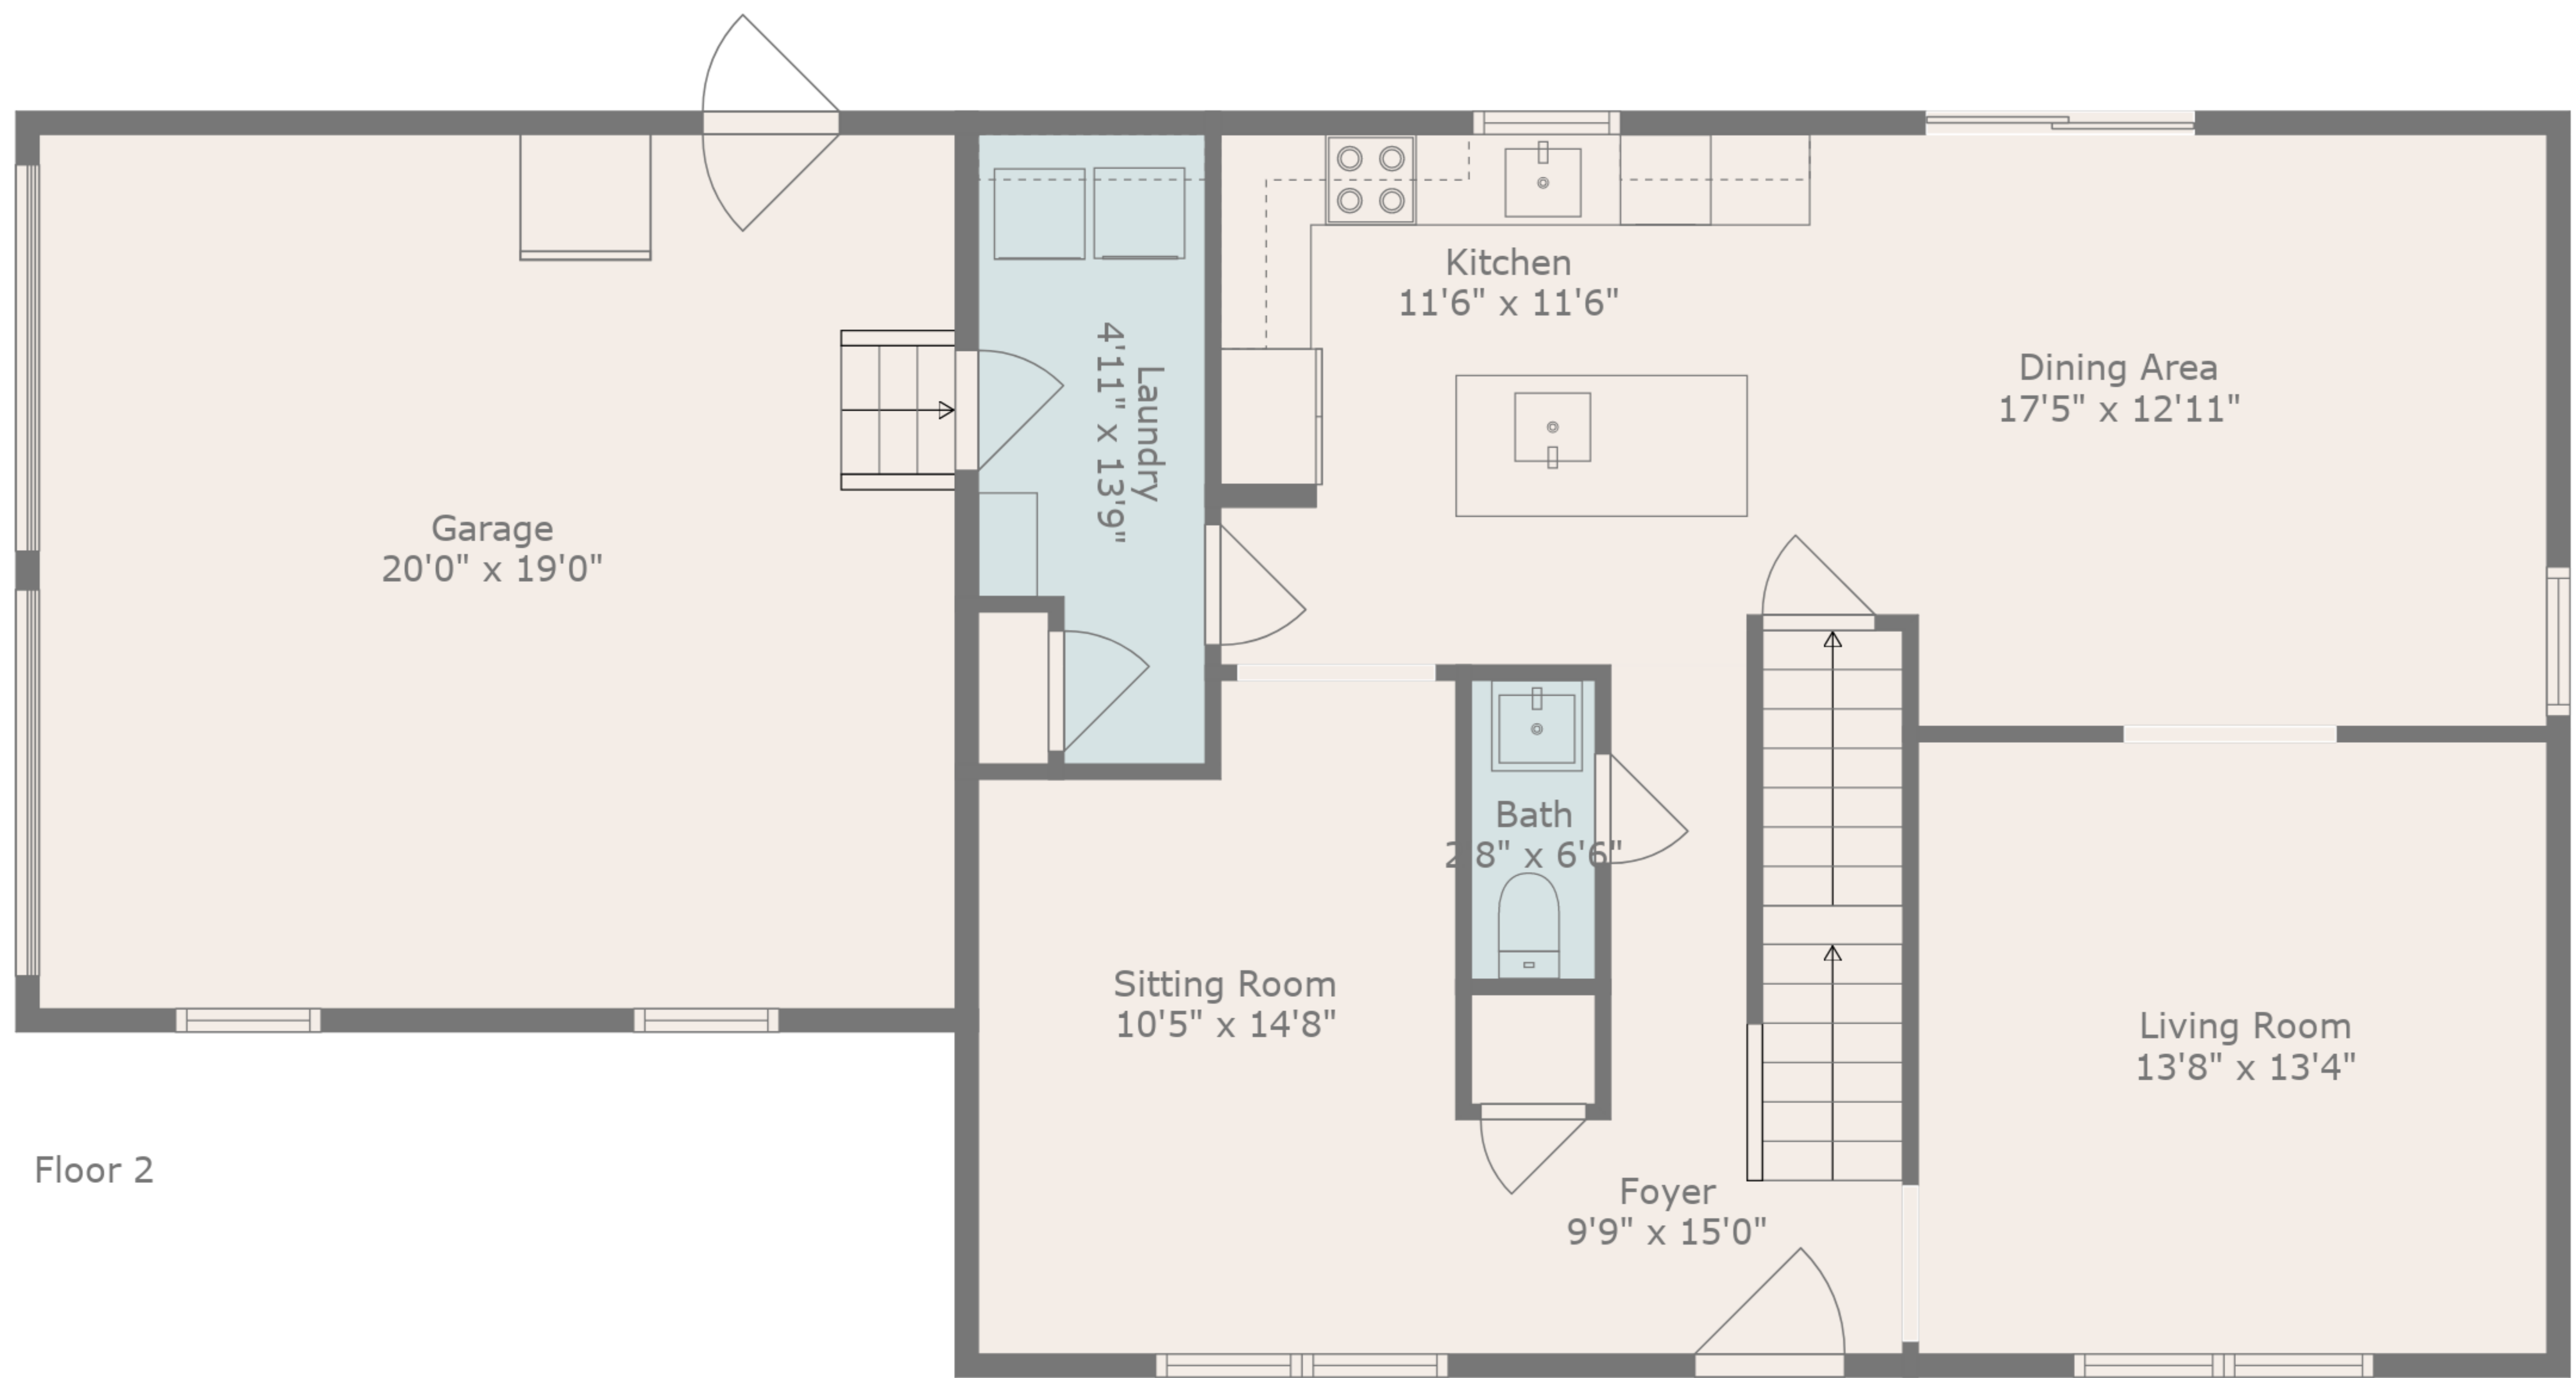

Electrical Room
20'7" x 15'9"

Family Room
20'6" x 14'8"

Recreation Room
12'10" x 25'1"

Floor 2

Floor 3

Floor 1

Beyond Limits Productions

Measurements Are Taken Using Lidar Technology, Deemed Highly Reliable But Not Guaranteed