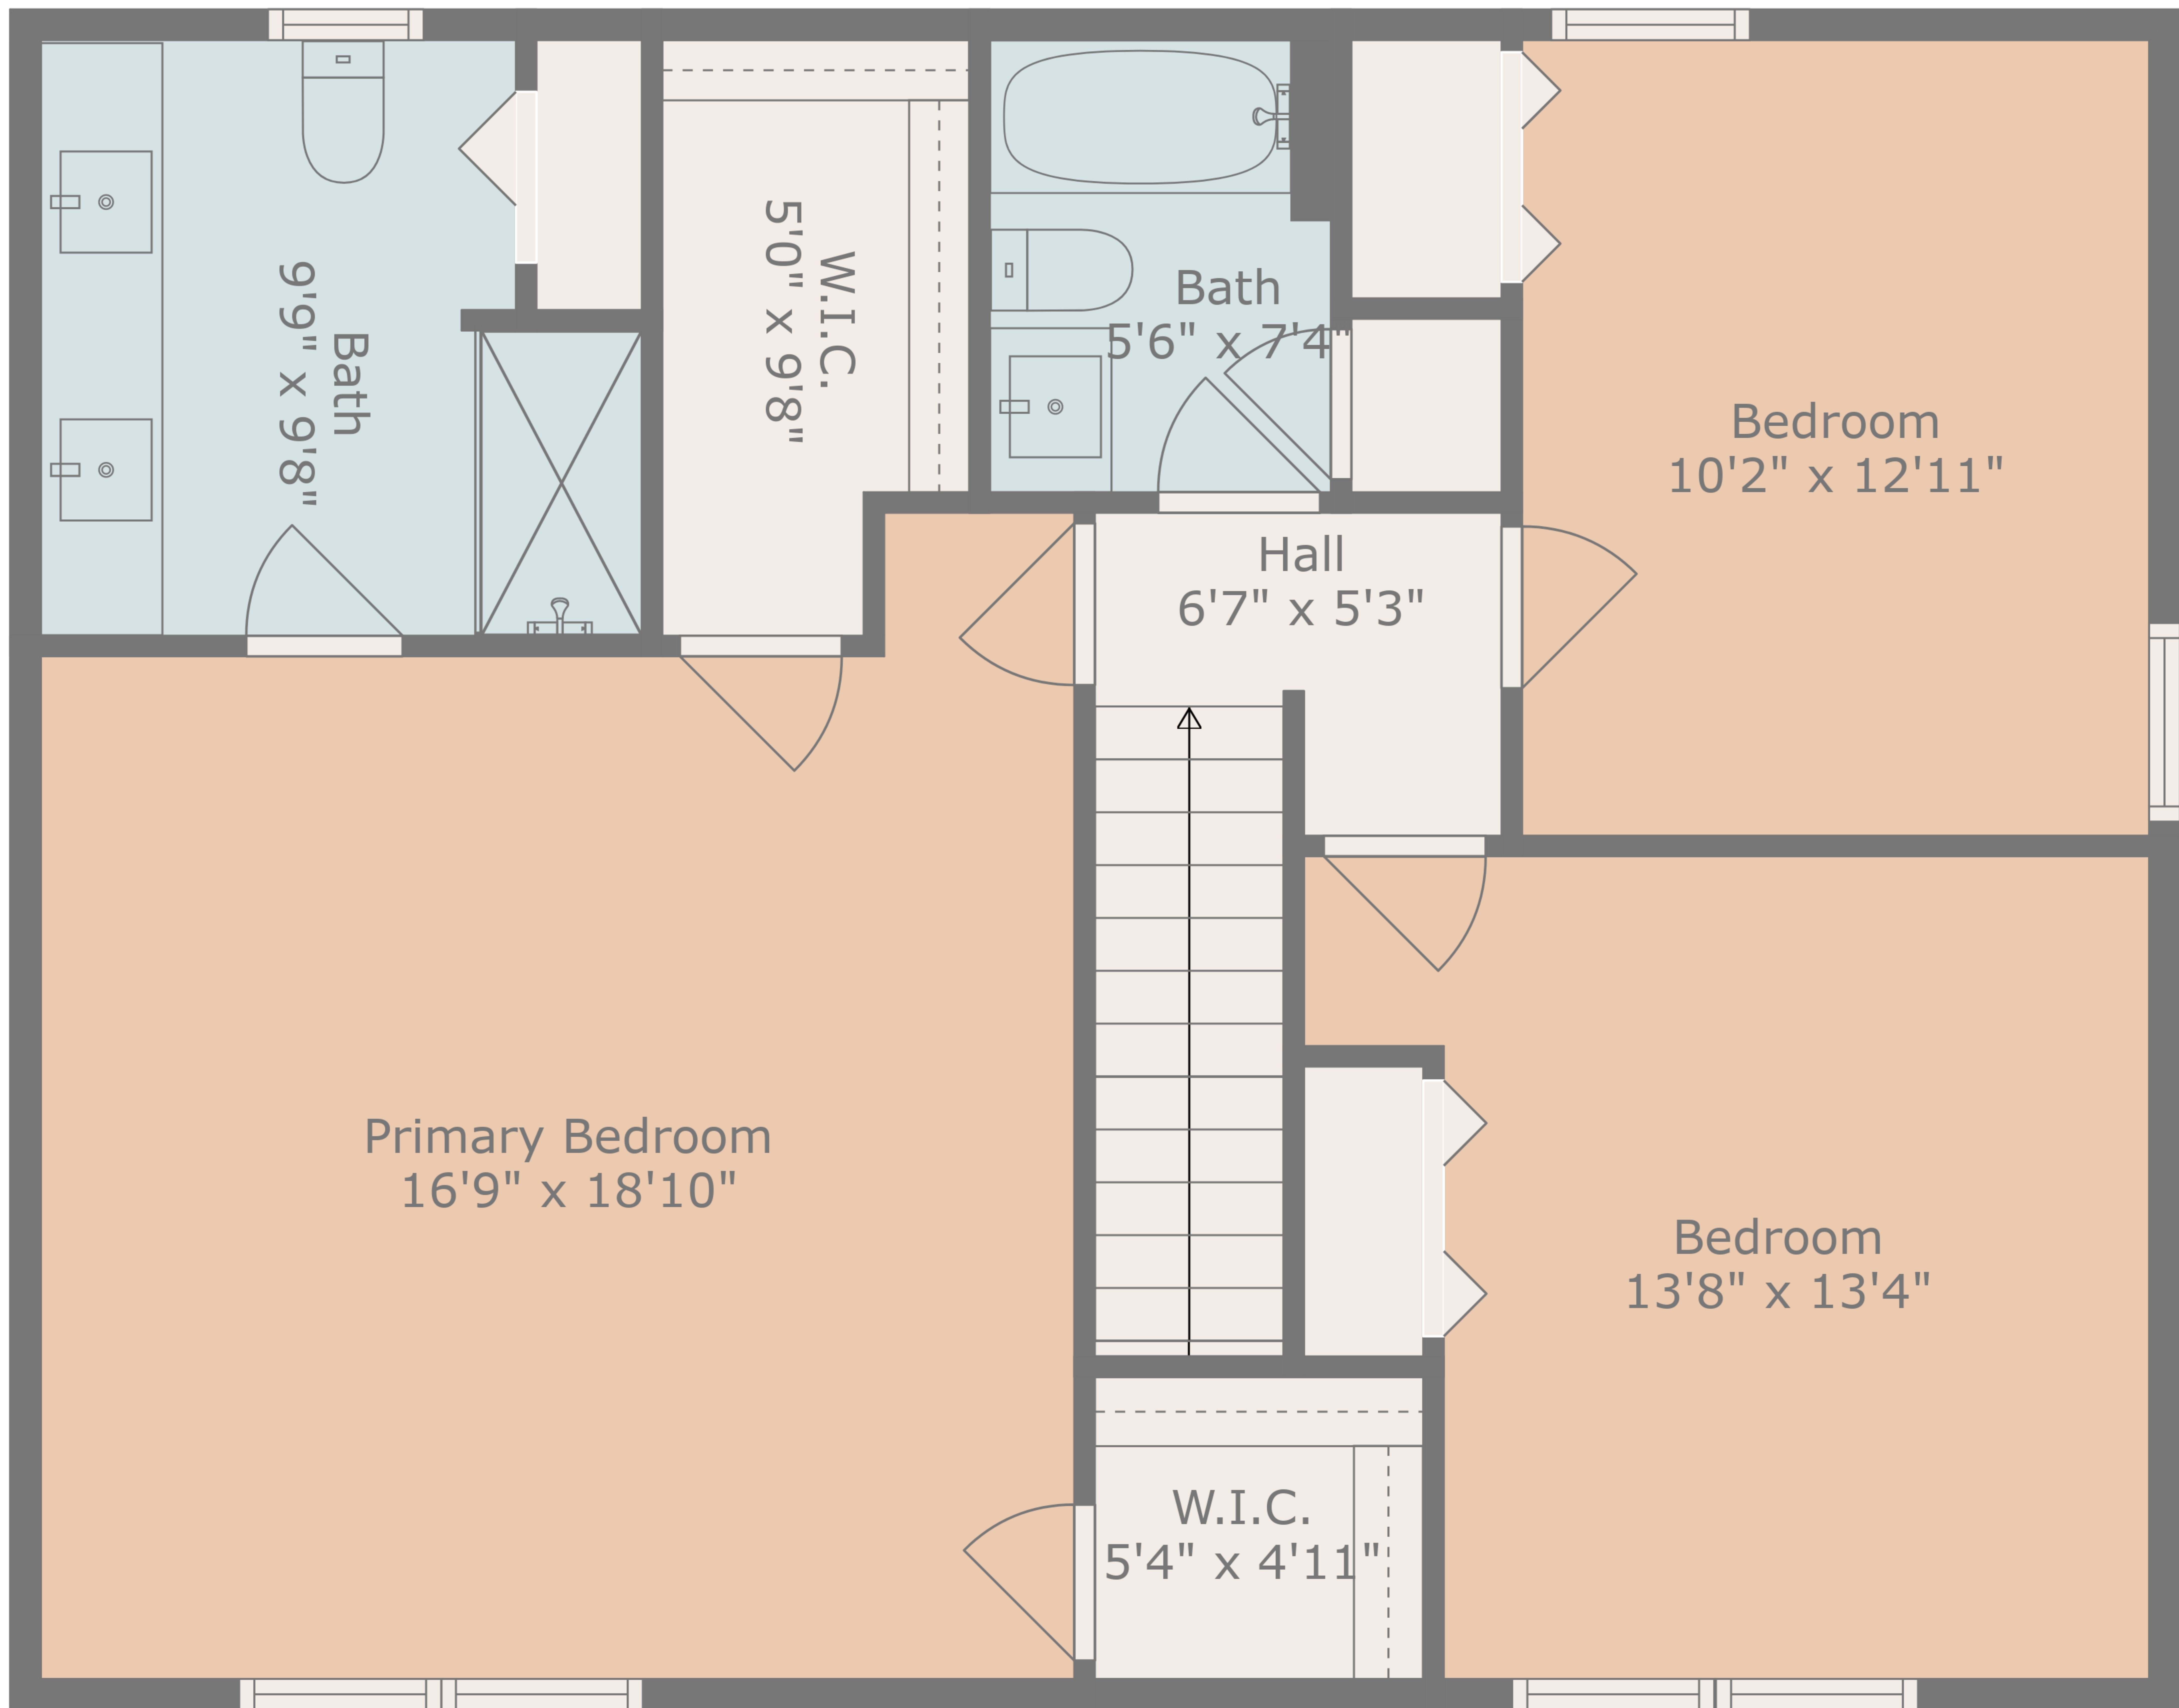

Electrical Room
20'7" x 15'9"

Family Room
20'6" x 14'8"

Recreation Room
12'10" x 25'1"

Floor 2

Floor 3

Floor 1

Beyond Limits Productions

Measurements Are Taken Using Lidar Technology, Deemed Highly Reliable But Not Guaranteed