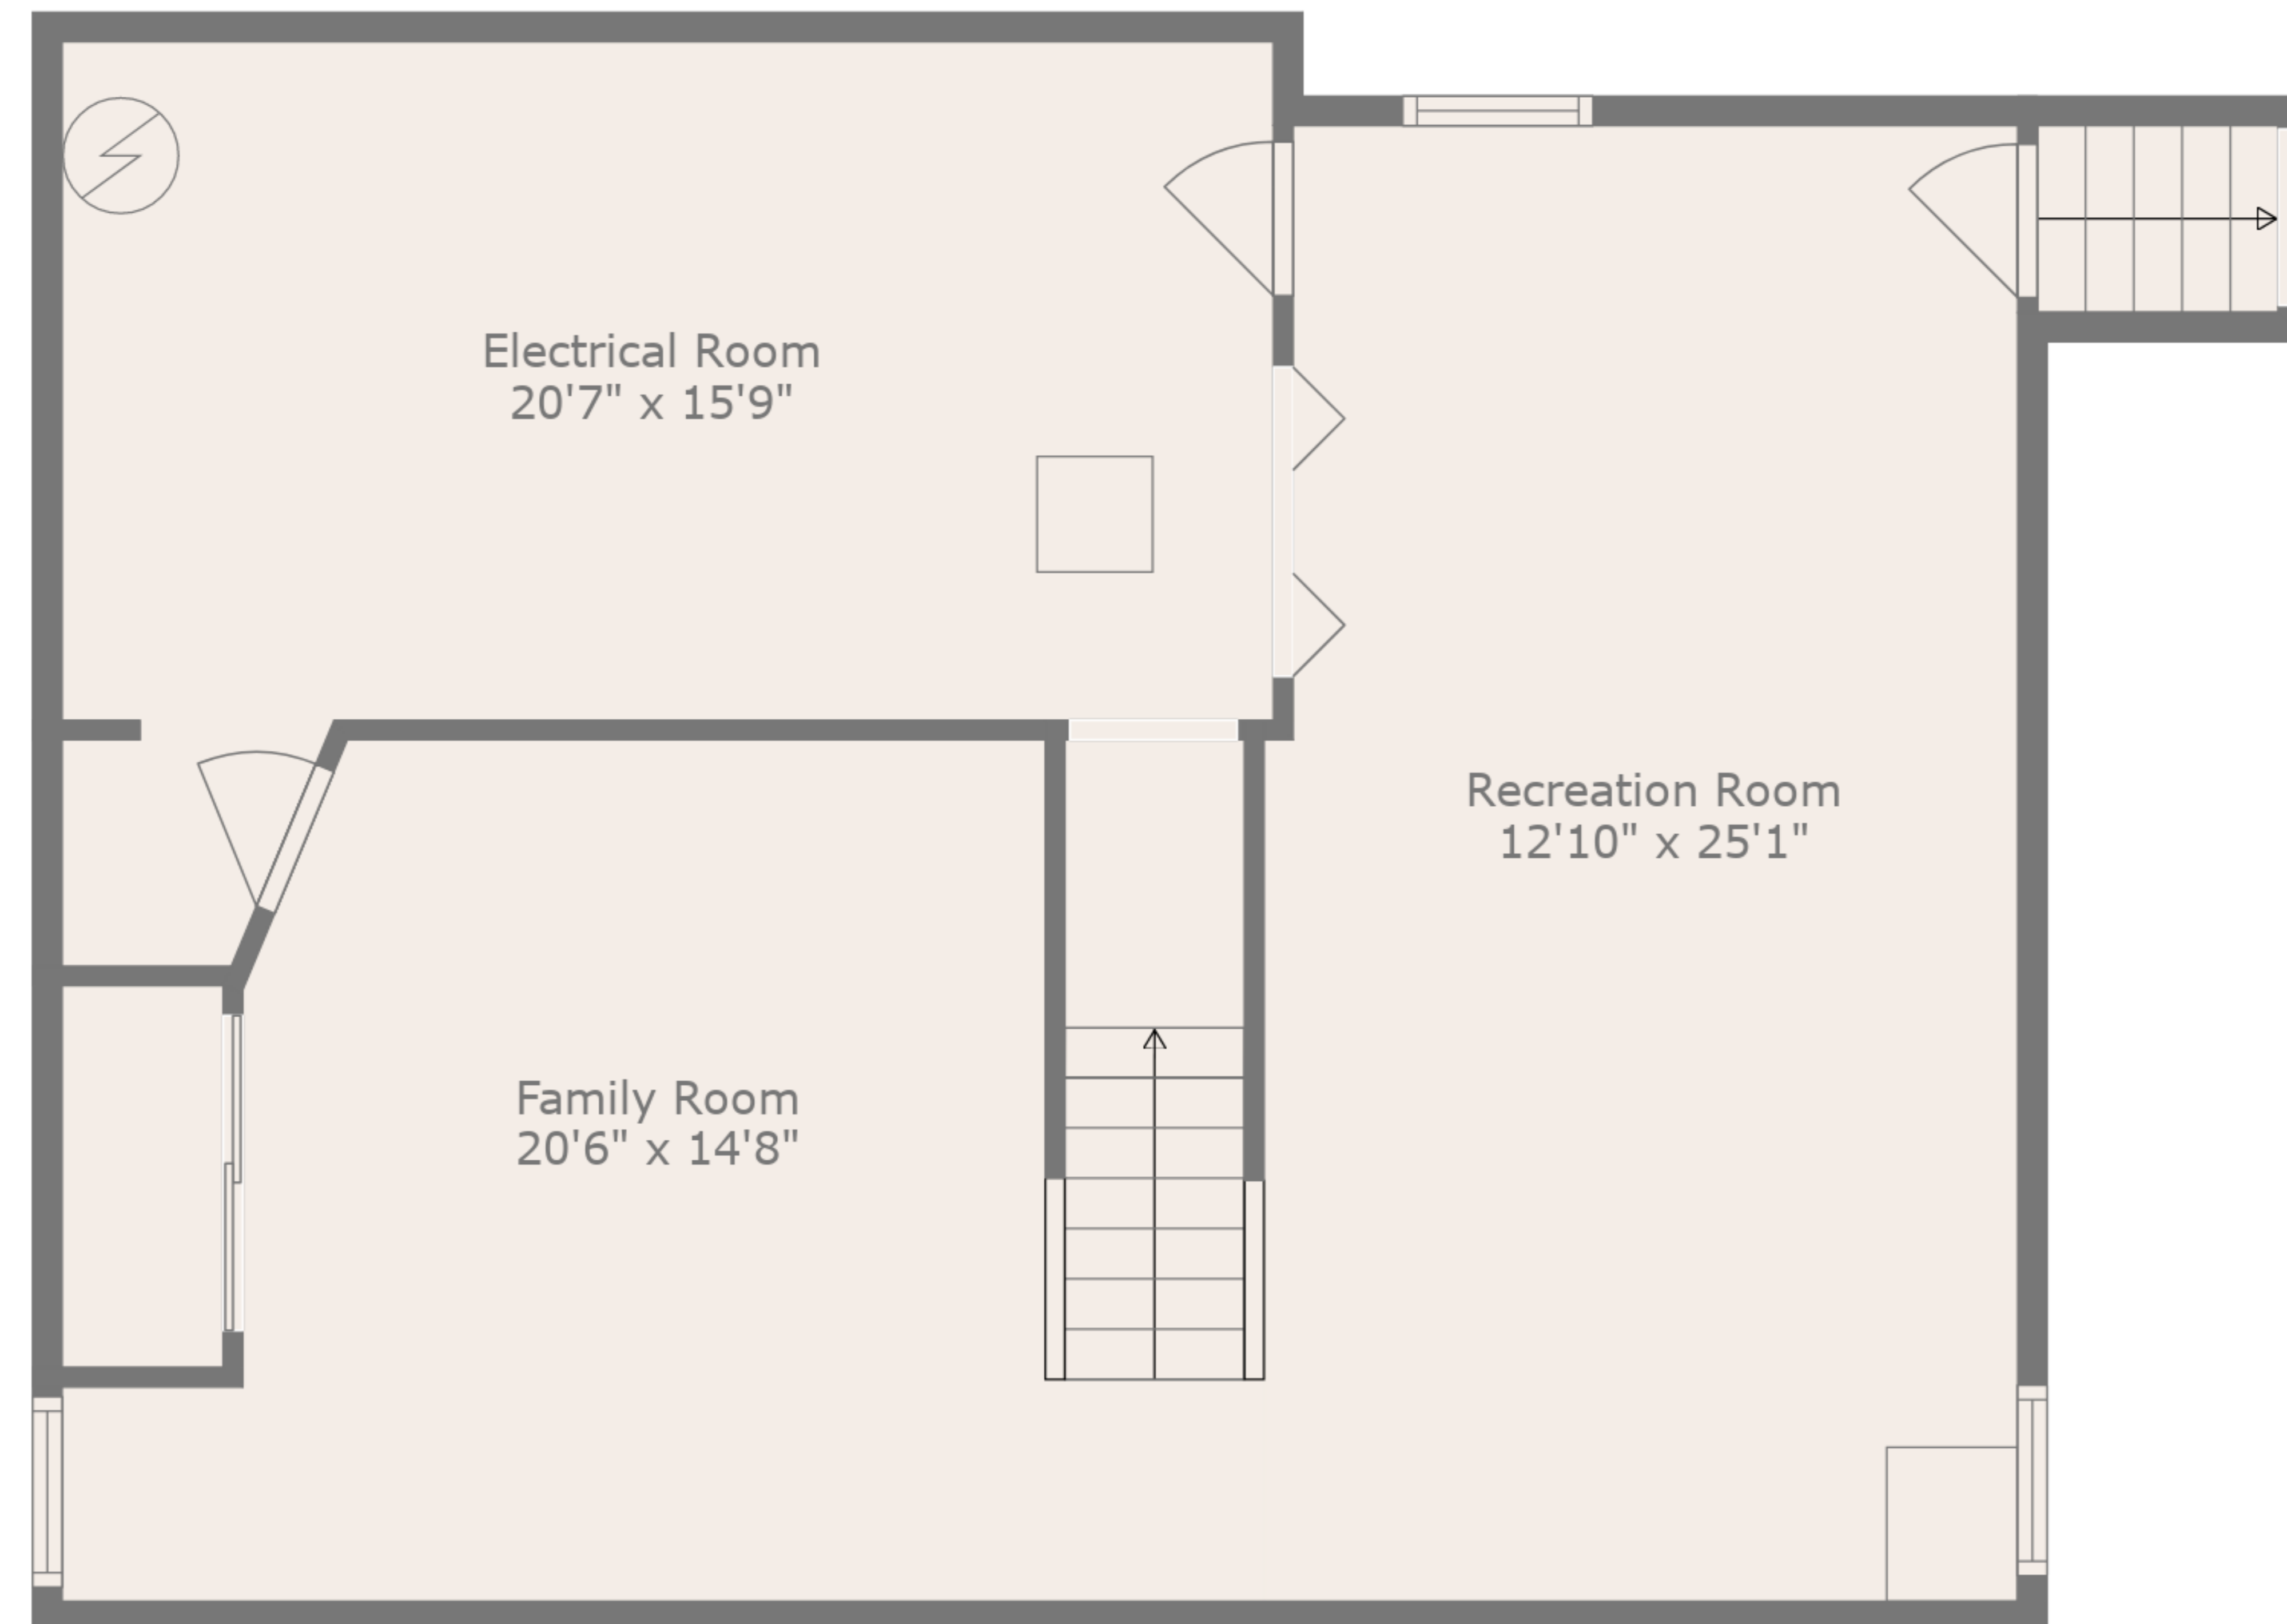

Electrical Room
20'7" x 15'9"

Family Room
20'6" x 14'8"

Recreation Room
12'10" x 25'1"

Floor 2

Floor 3

Floor 1

Beyond Limits Productions

Measurements Are Taken Using Lidar Technology, Deemed Highly Reliable But Not Guaranteed