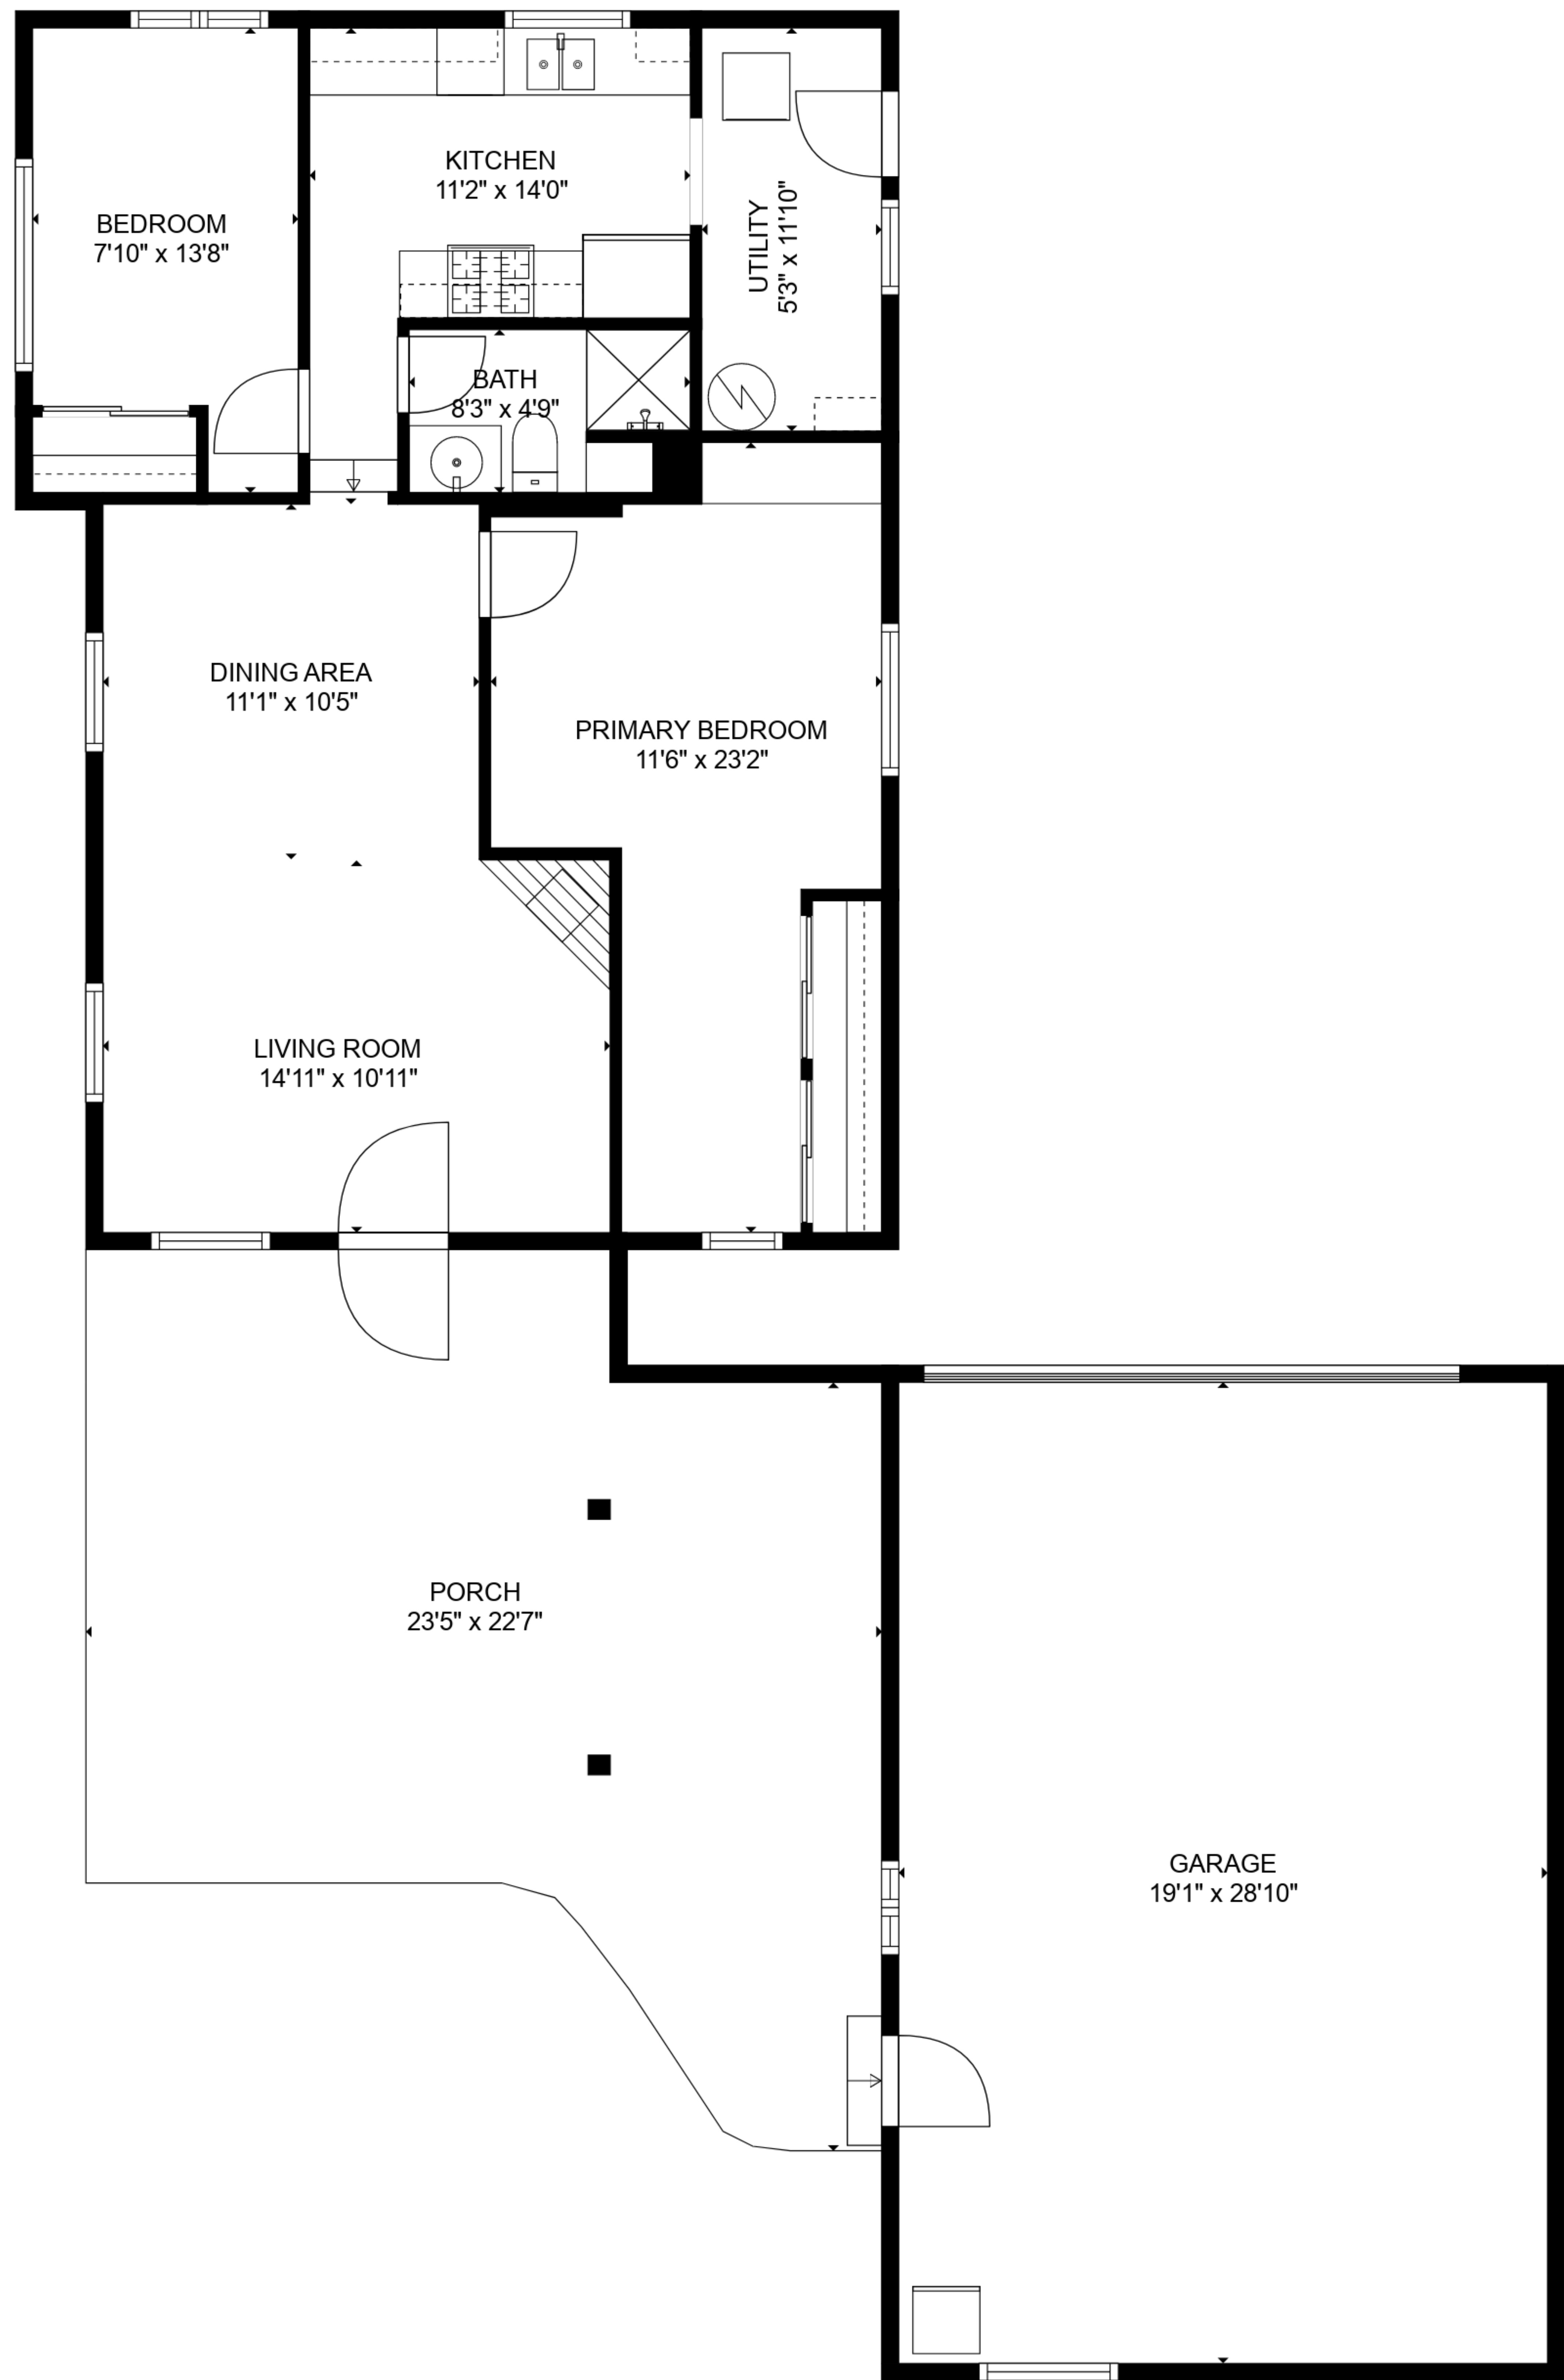

TOTAL: 838 sq. ft
FLOOR 1: 838 sq. ft
EXCLUDED AREAS: GARAGE: 549 sq. ft, PORCH: 459 sq. ft

SIZES AND DIMENSIONS ARE APPROXIMATE, ACTUAL MAY VARY.

TOTAL: 838 sq. ft
FLOOR 1: 838 sq. ft
EXCLUDED AREAS: GARAGE: 549 sq. ft, PORCH: 459 sq. ft

SIZES AND DIMENSIONS ARE APPROXIMATE, ACTUAL MAY VARY.