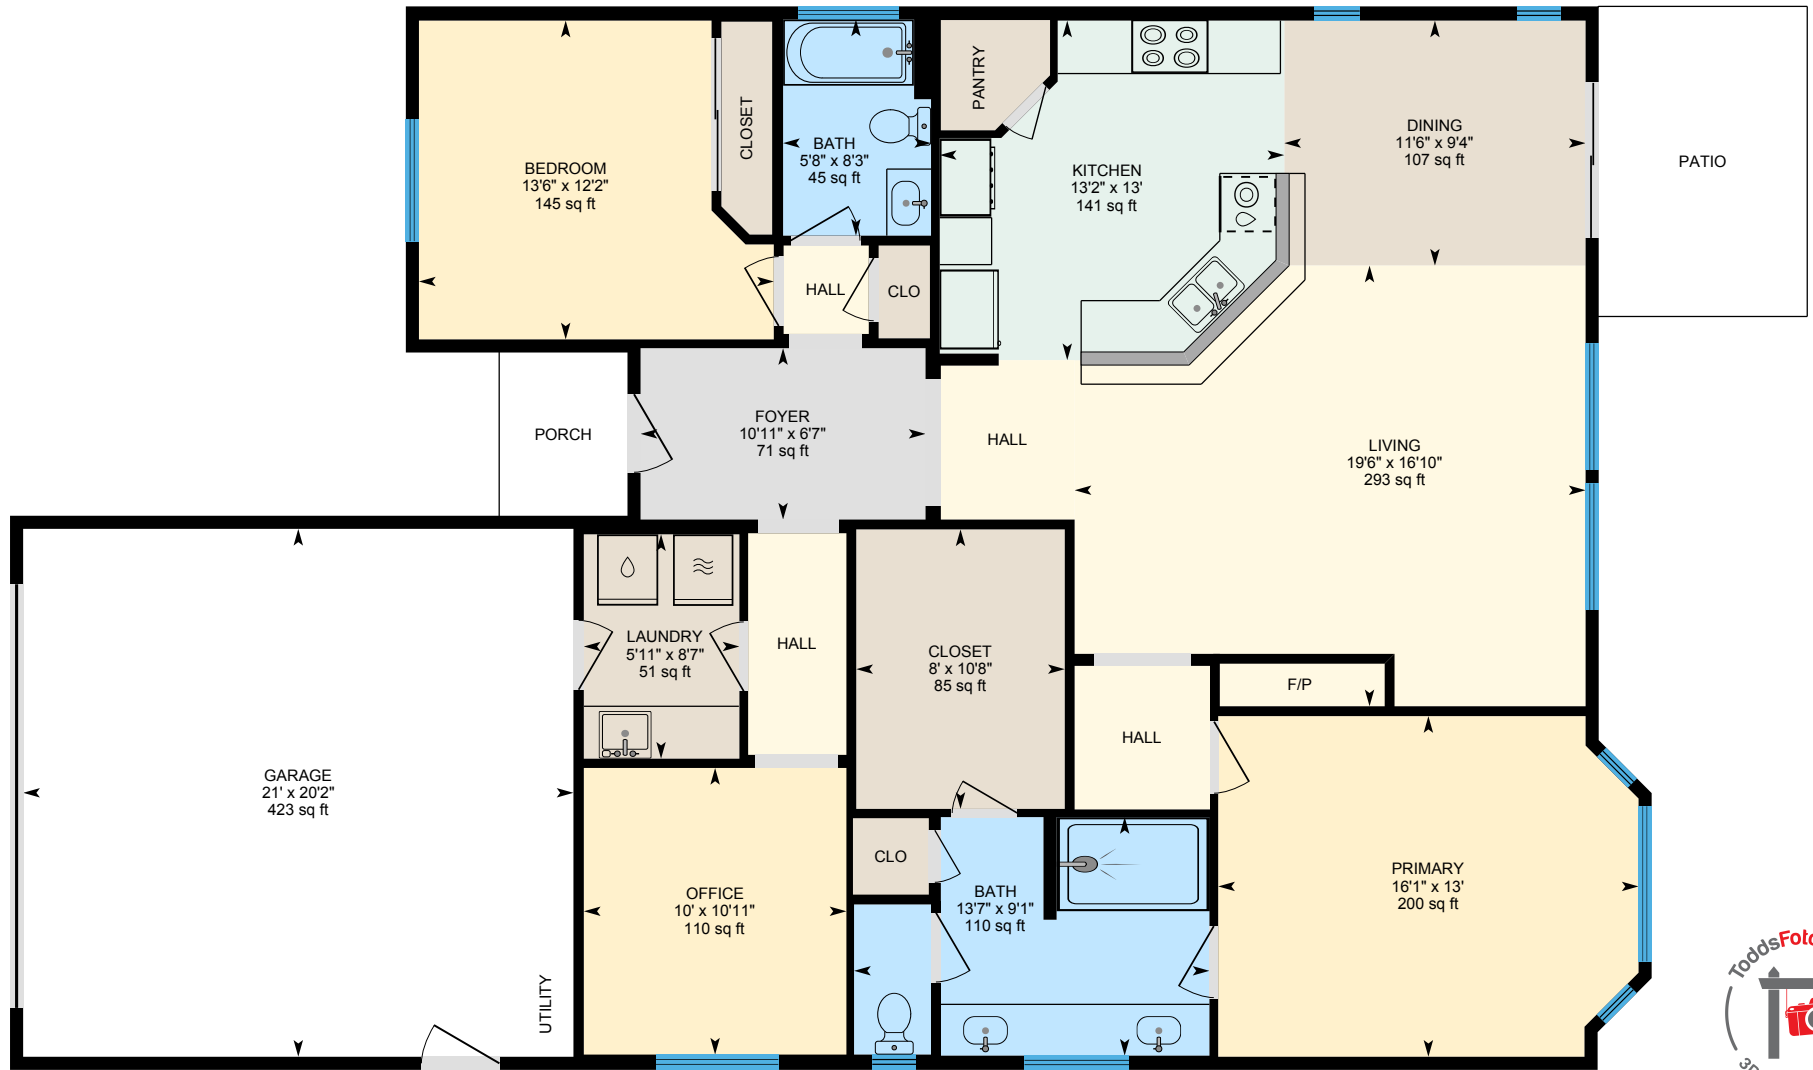

2395 Nutwood Pl, Manteca, CA

Main Floor Finished Area 1673.74 sq ft
Unfinished Area 454.76 sq ft

PREPARED: 2024/10/22

White regions are excluded from total floor area in iGUIDE floor plans. All room dimensions and floor areas must be considered approximate and are subject to independent verification.