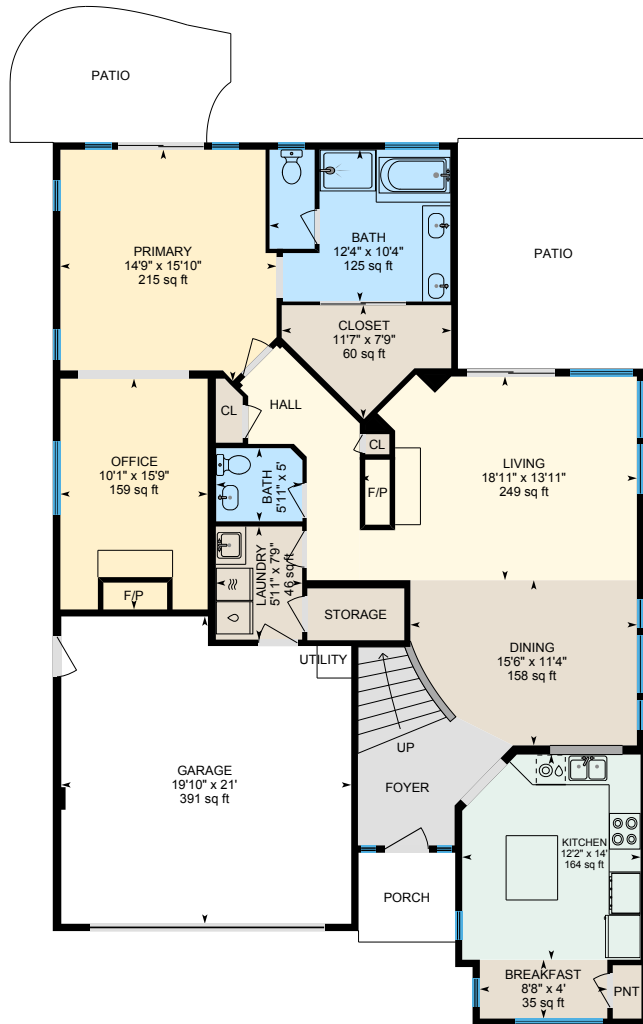

1616 Seven Falls Dr, Modesto, CA

Main Building: Above Grade Finished Area 2158.76 sq ft

1st Floor
Finished Area 1607.36 sq ft

2nd Floor
Finished Area 551.40 sq ft

PREPARED: 2024/09/25