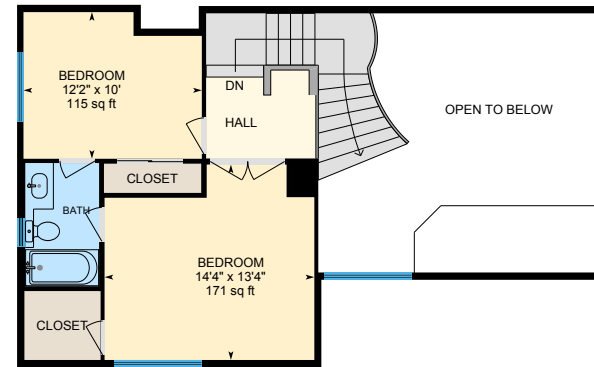

1616 Seven Falls Dr, Modesto, CA

Main Building: Above Grade Finished Area 2158.76 sq ft

1st Floor
Finished Area 1607.36 sq ft

2nd Floor
Finished Area 551.40 sq ft

PREPARED: 2024/09/25