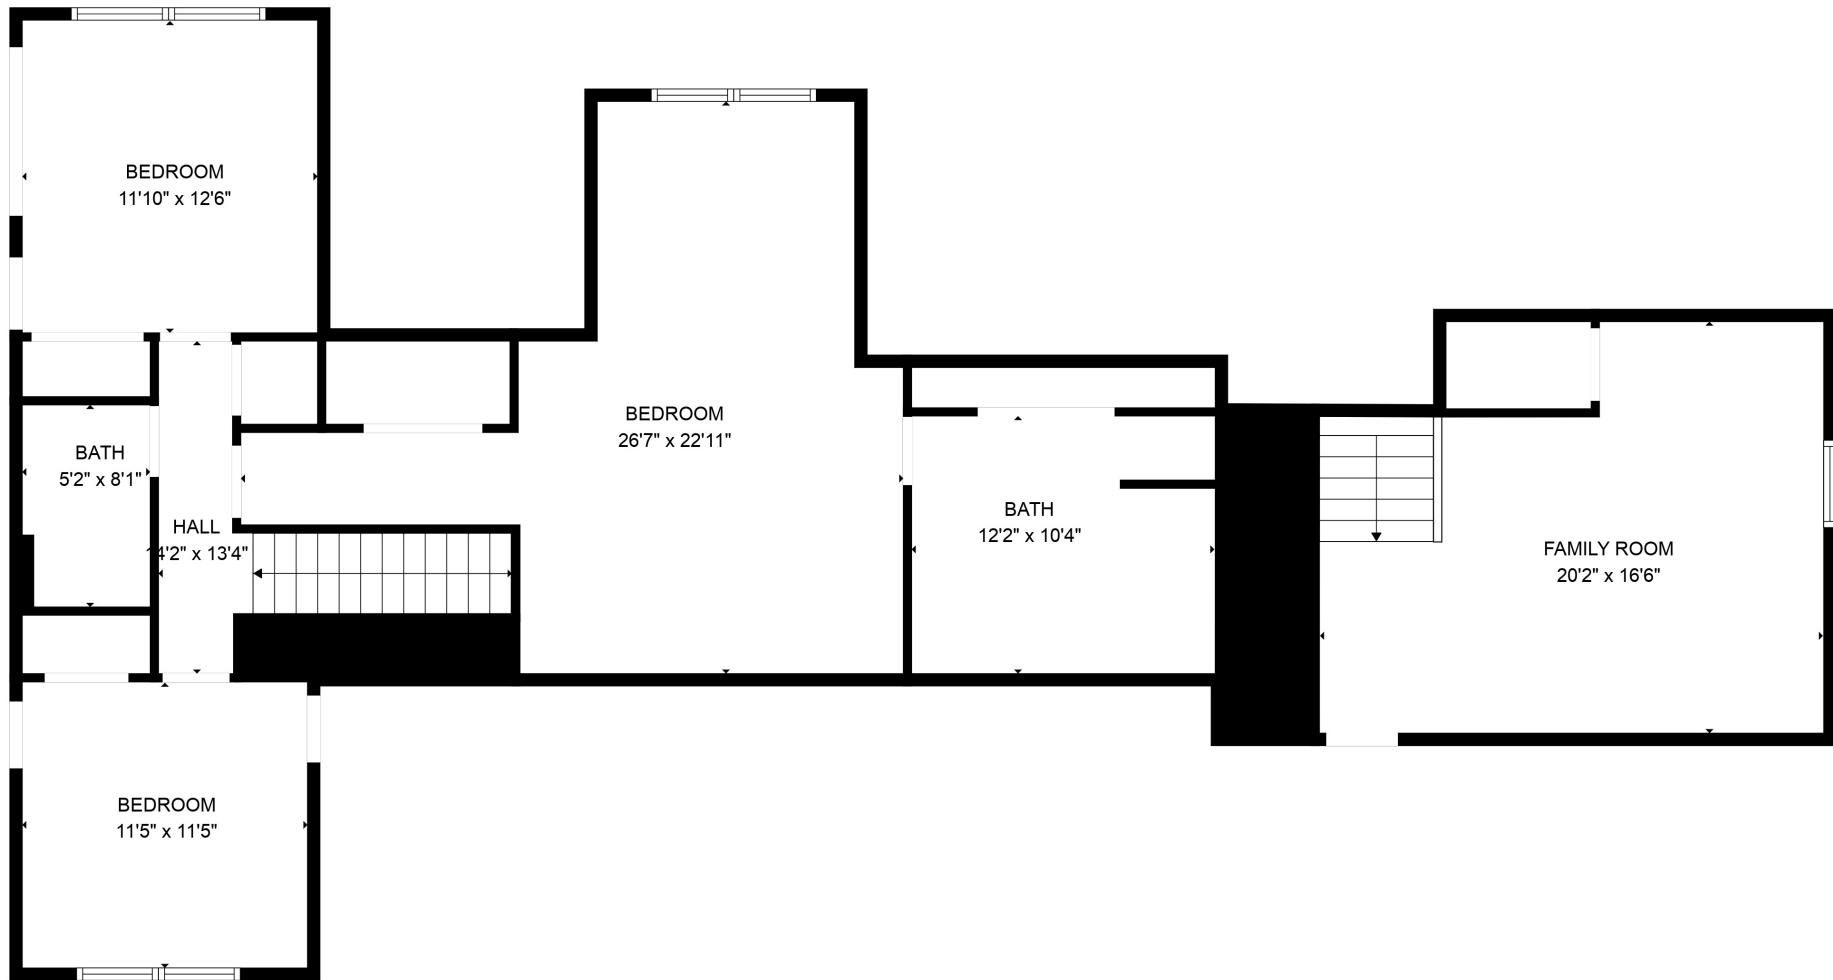

FLOOR 2

FLOOR 3

FLOOR 1

Total scanned area: 4157 sq. ft

SIZES AND DIMENSIONS ARE APPROXIMATE. ACTUAL MAY VARY.

Total scanned area: 4157 sq. ft

SIZES AND DIMENSIONS ARE APPROXIMATE. ACTUAL MAY VARY.

Total scanned area: 4157 sq. ft

SIZES AND DIMENSIONS ARE APPROXIMATE. ACTUAL MAY VARY.

Total scanned area: 4157 sq. ft

SIZES AND DIMENSIONS ARE APPROXIMATE. ACTUAL MAY VARY.