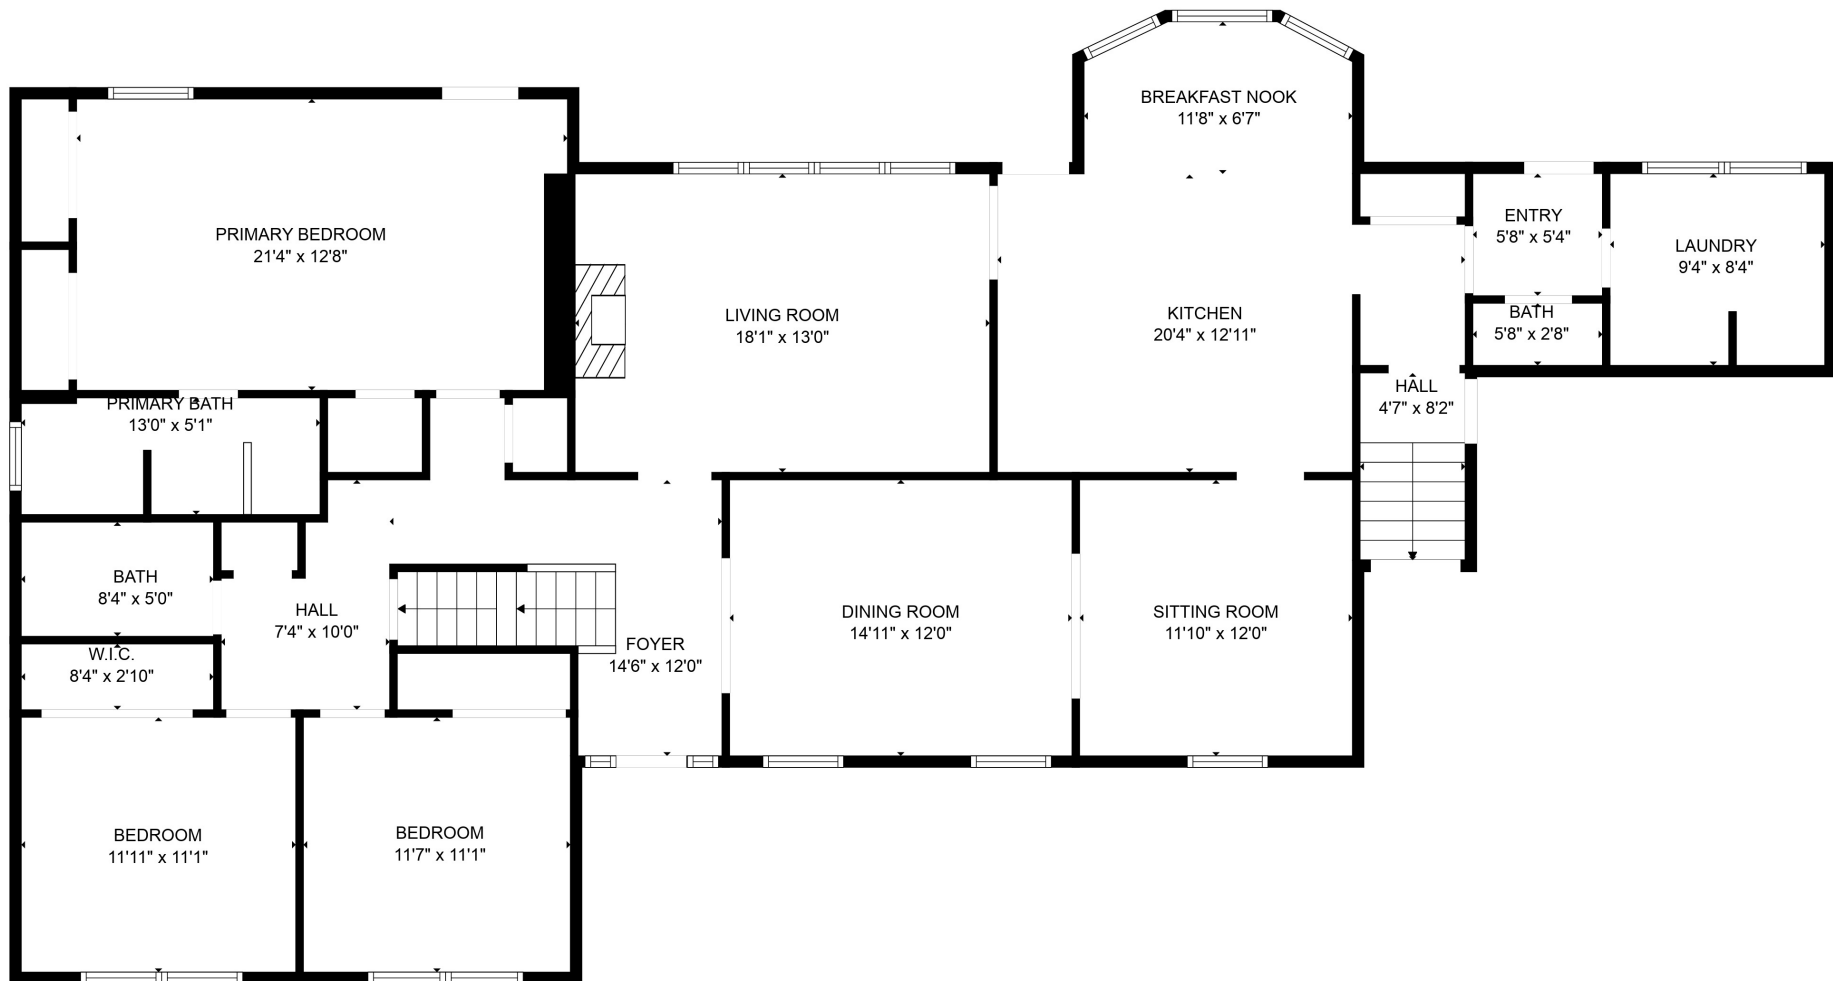

FLOOR 2

FLOOR 3

FLOOR 1

Total scanned area: 4157 sq. ft

SIZES AND DIMENSIONS ARE APPROXIMATE. ACTUAL MAY VARY.

Total scanned area: 4157 sq. ft

SIZES AND DIMENSIONS ARE APPROXIMATE. ACTUAL MAY VARY.

Total scanned area: 4157 sq. ft

SIZES AND DIMENSIONS ARE APPROXIMATE. ACTUAL MAY VARY.

Total scanned area: 4157 sq. ft

SIZES AND DIMENSIONS ARE APPROXIMATE. ACTUAL MAY VARY.