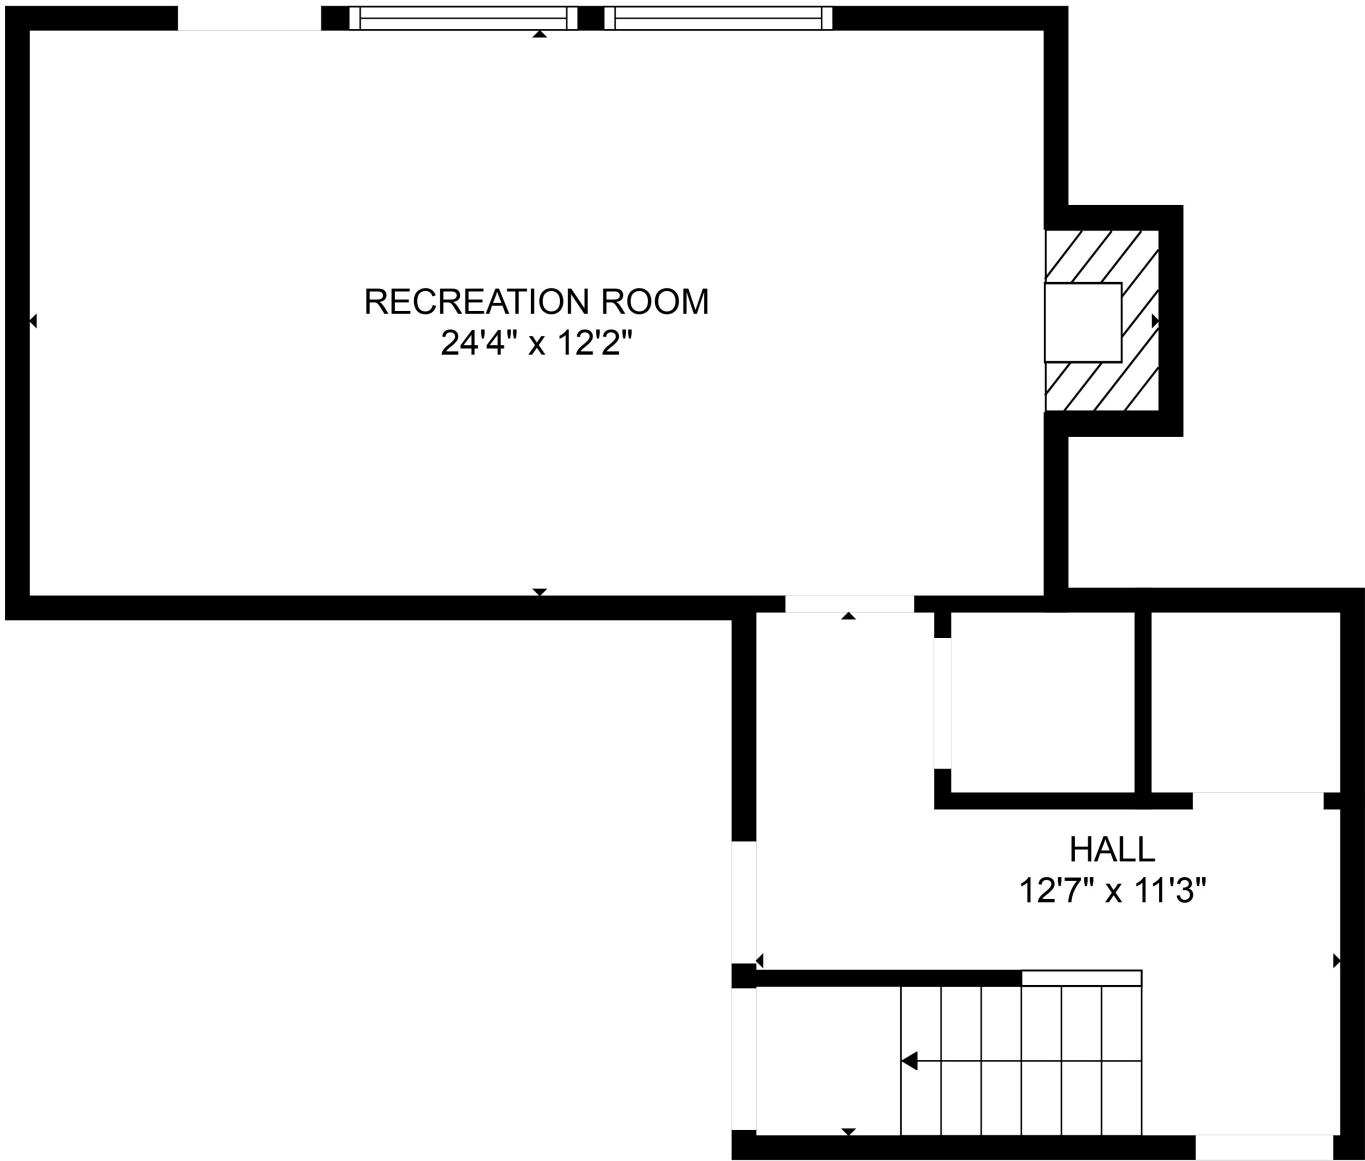

FLOOR 2

FLOOR 3

FLOOR 1

Total scanned area: 4157 sq. ft

SIZES AND DIMENSIONS ARE APPROXIMATE. ACTUAL MAY VARY.

Total scanned area: 4157 sq. ft

SIZES AND DIMENSIONS ARE APPROXIMATE. ACTUAL MAY VARY.

Total scanned area: 4157 sq. ft

SIZES AND DIMENSIONS ARE APPROXIMATE. ACTUAL MAY VARY.

Total scanned area: 4157 sq. ft

SIZES AND DIMENSIONS ARE APPROXIMATE. ACTUAL MAY VARY.