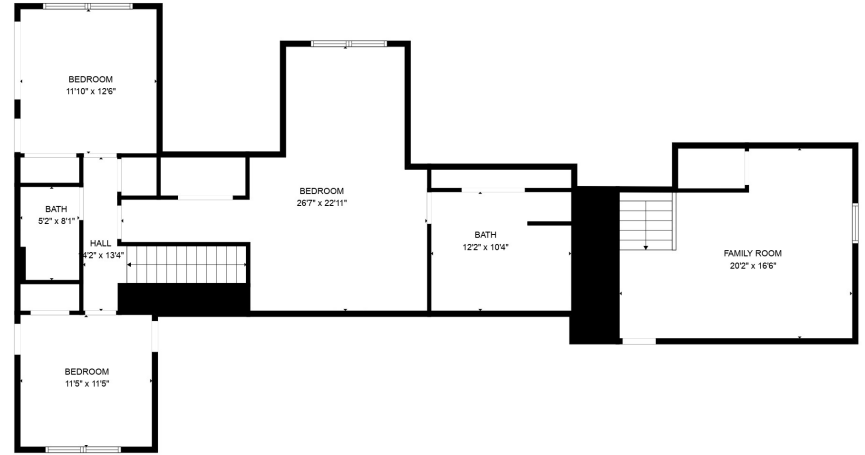

FLOOR 2

FLOOR 3

FLOOR 1

Total scanned area: 4157 sq. ft

SIZES AND DIMENSIONS ARE APPROXIMATE. ACTUAL MAY VARY.

Total scanned area: 4157 sq. ft

SIZES AND DIMENSIONS ARE APPROXIMATE. ACTUAL MAY VARY.

Total scanned area: 4157 sq. ft

SIZES AND DIMENSIONS ARE APPROXIMATE. ACTUAL MAY VARY.

Total scanned area: 4157 sq. ft

SIZES AND DIMENSIONS ARE APPROXIMATE. ACTUAL MAY VARY.