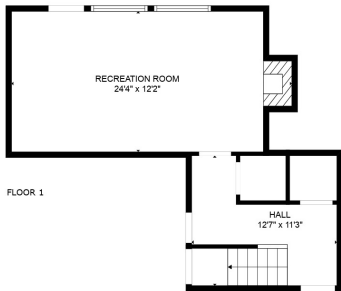

FLOOR 2

FLOOR 3

FLOOR 1

Total scanned area: 4157 sq. ft

SIZES AND DIMENSIONS ARE APPROXIMATE. ACTUAL MAY VARY.

Total scanned area: 4157 sq. ft

SIZES AND DIMENSIONS ARE APPROXIMATE. ACTUAL MAY VARY.

Total scanned area: 4157 sq. ft

SIZES AND DIMENSIONS ARE APPROXIMATE. ACTUAL MAY VARY.

Total scanned area: 4157 sq. ft

SIZES AND DIMENSIONS ARE APPROXIMATE. ACTUAL MAY VARY.