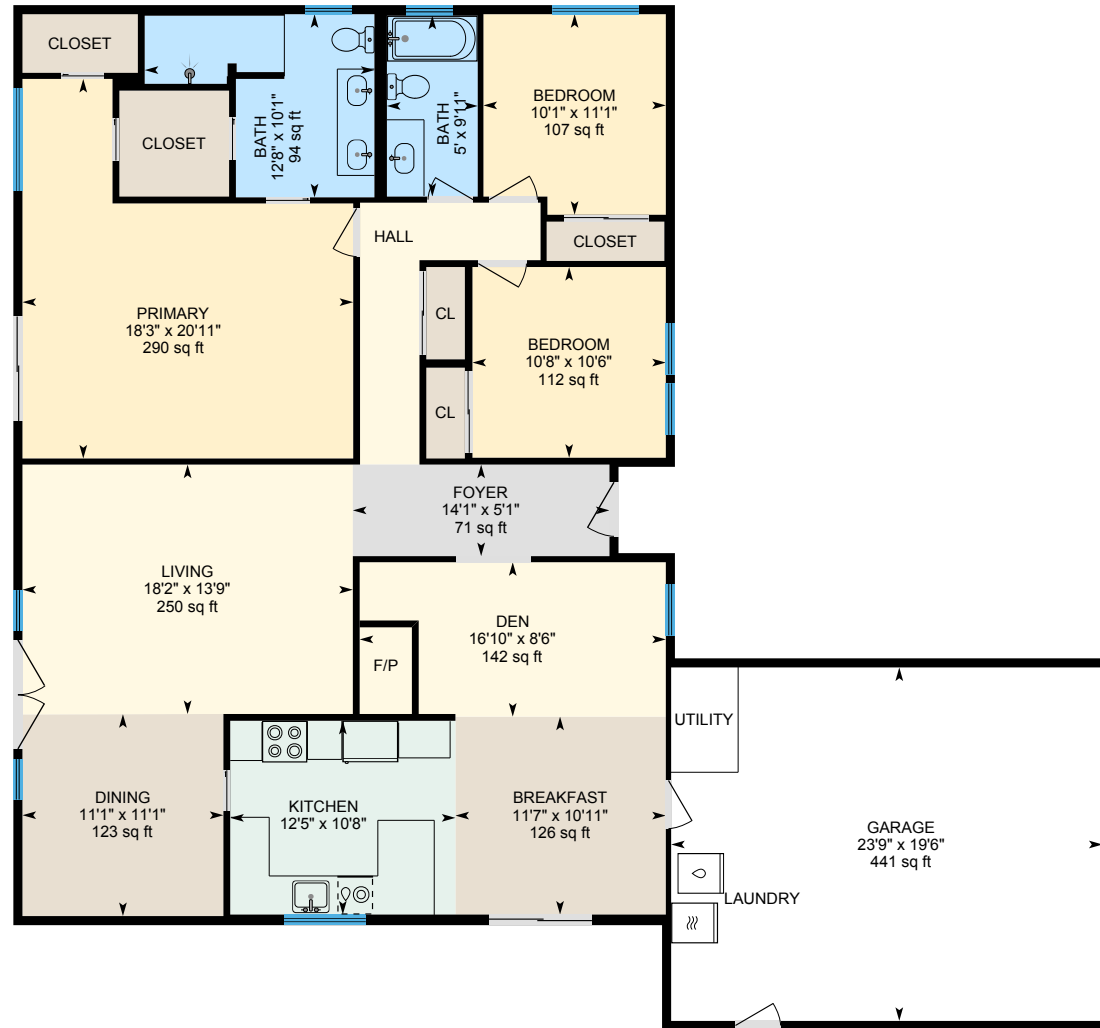

# 6523 Savannah Pl, Stockton, CA

Main Floor Finished Area 1822.97 sq ft  
Unfinished Area 476.01 sq ft

PREPARED: 2024/04/24

White regions are excluded from total floor area in iGUIDE floor plans. All room dimensions and floor areas must be considered approximate and are subject to independent verification.