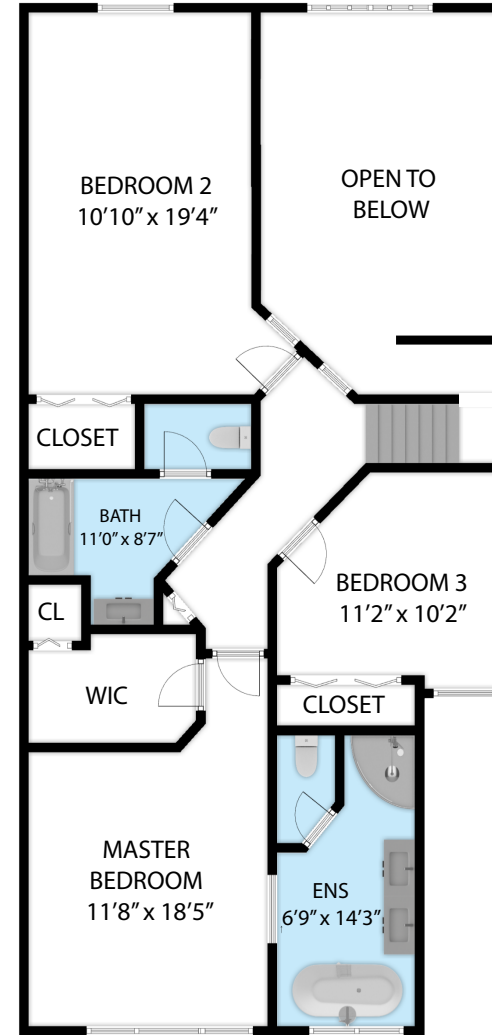

FIRST FLOOR

SECOND FLOOR

6302 Rosefinch Court, Lakewood Ranch 34202
 TOTAL APPROX. FLOOR AREA 2,078 SQ.FT

Whilst every attempt has been made to ensure the accuracy of the floor plan contained here, measurements of doors, windows, rooms and any other items are approximate and no responsibility is taken for any error, omission, or misstatement. This plan is for illustrative purposes only and should be used as such by any prospective purchaser.