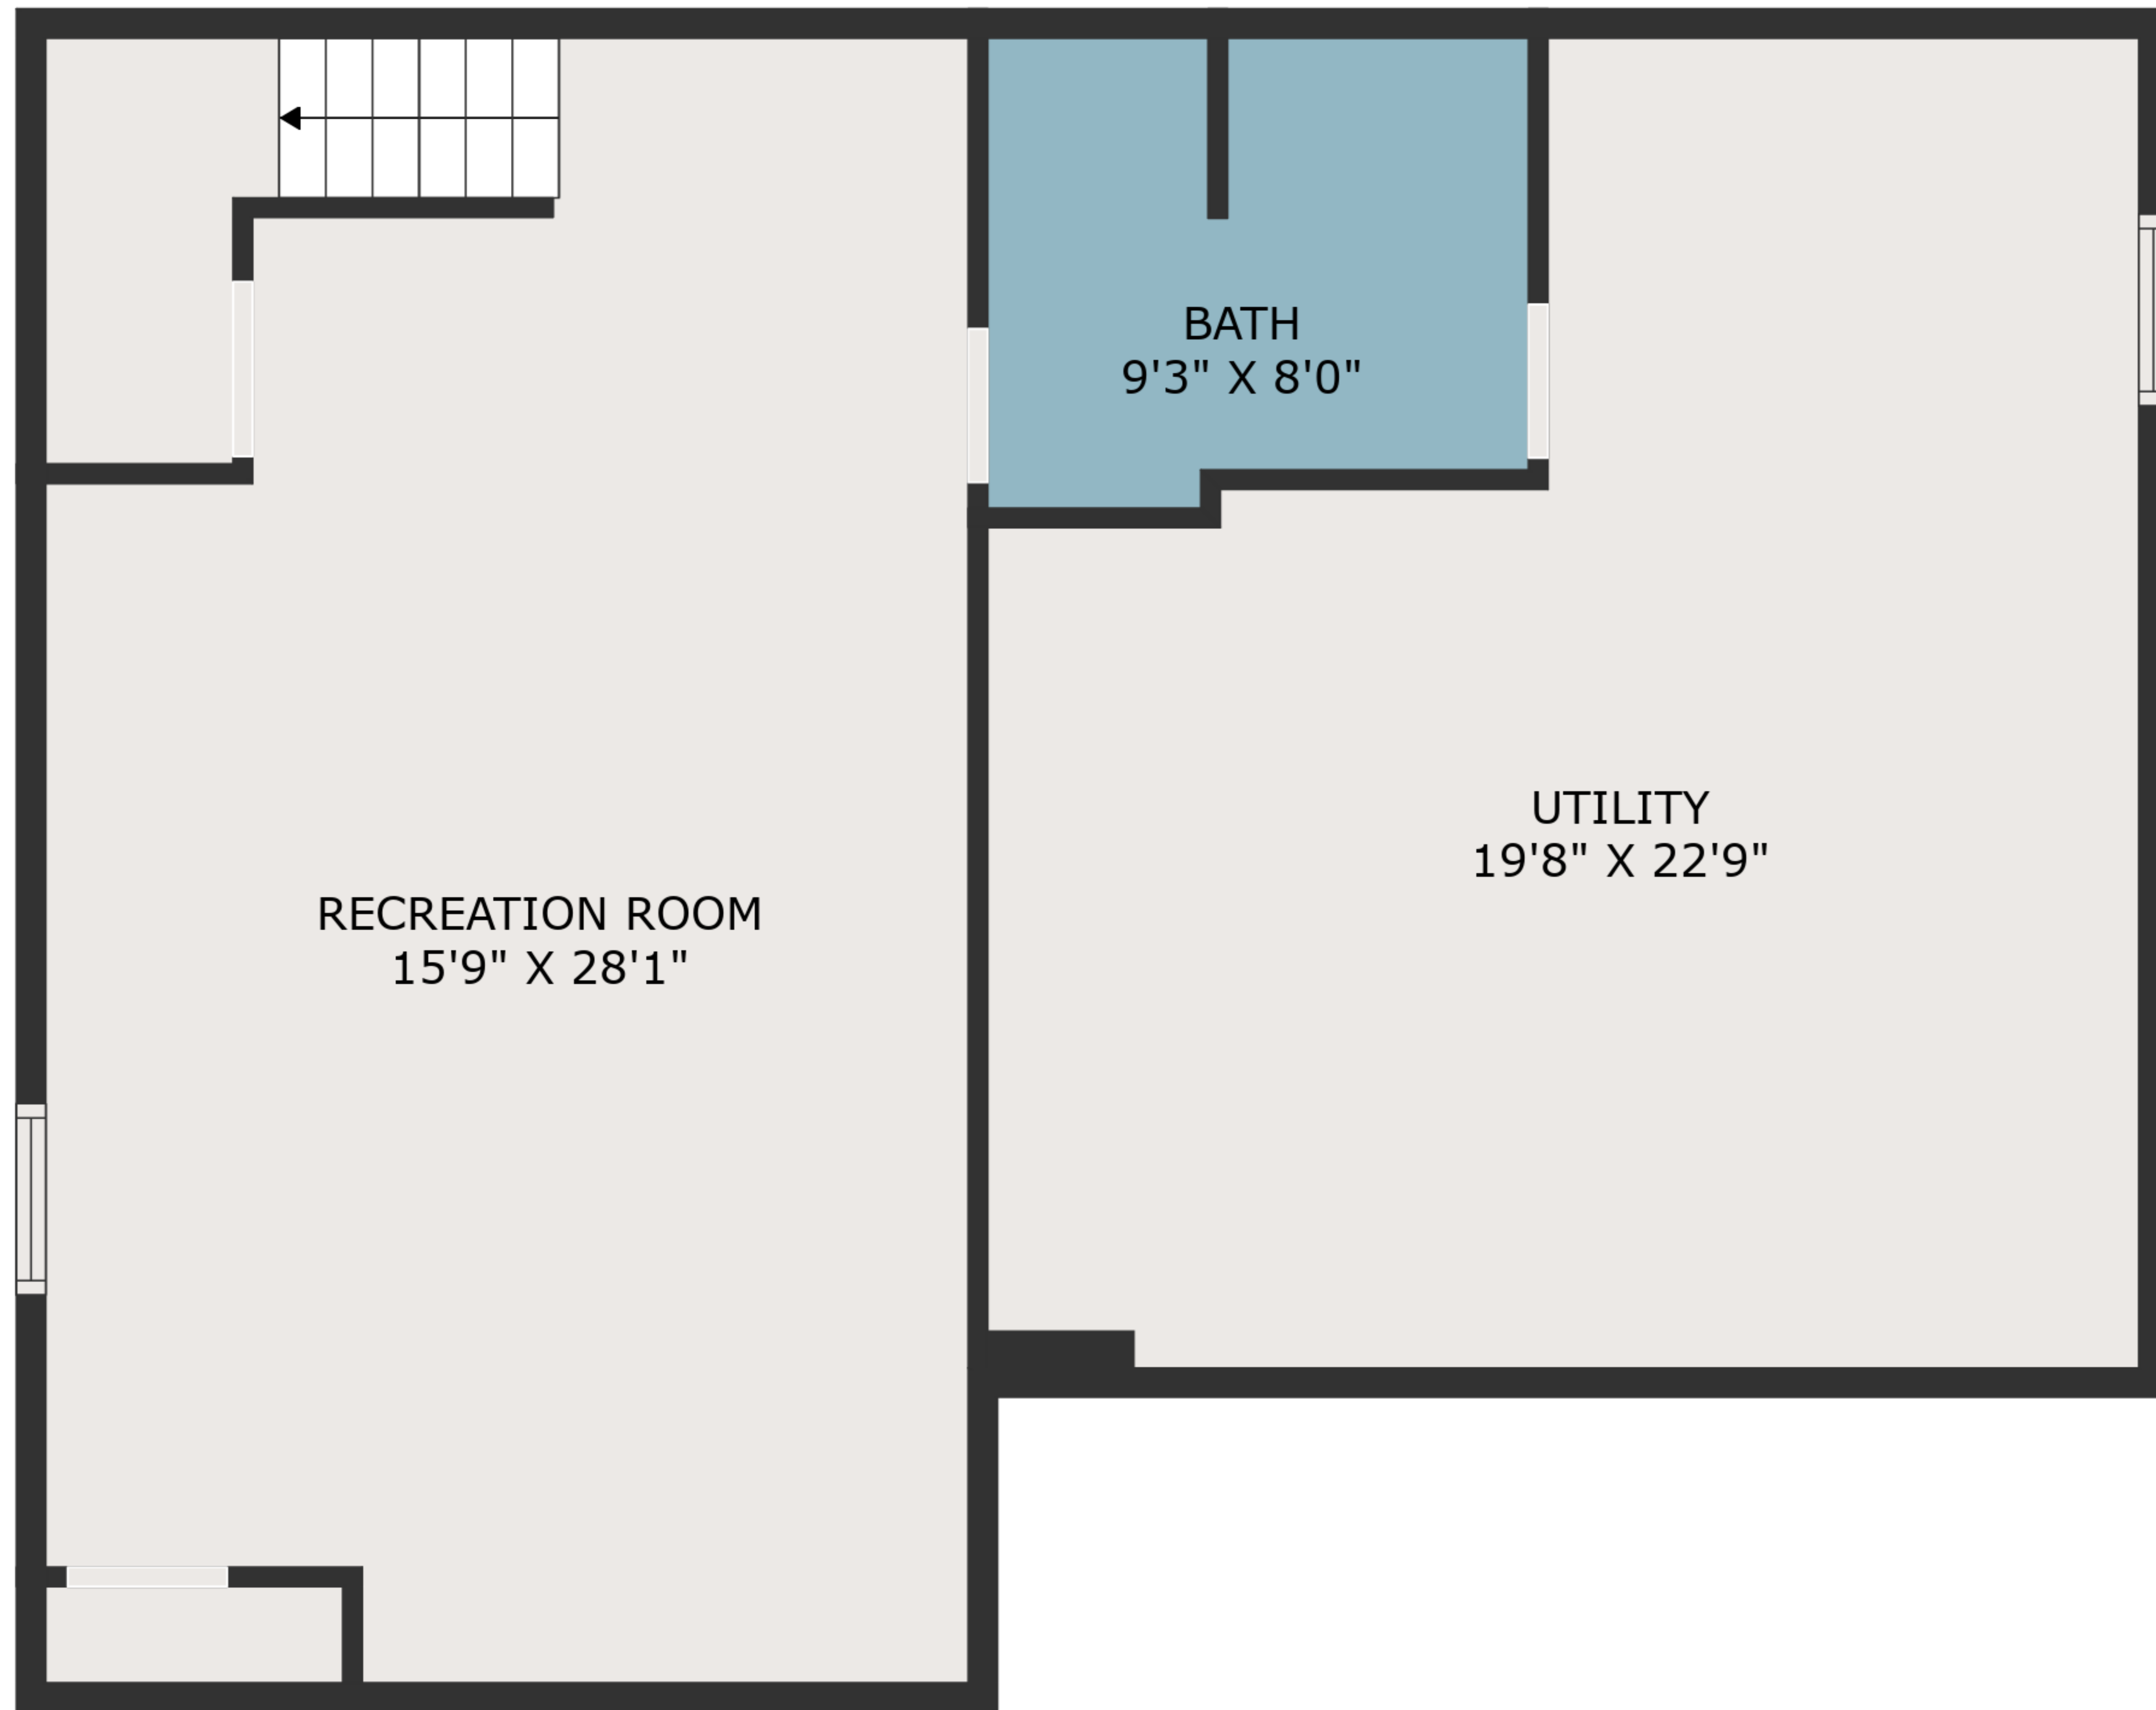

RECREATION ROOM  
15'9" X 28'1"

BATH  
9'3" X 8'0"

UTILITY  
19'8" X 22'9"

TOTAL: 1869 sq. ft  
BELOW GROUND: 529 sq. ft, FLOOR 2: 1340 sq. ft  
EXCLUDED AREAS: UTILITY: 371 sq. ft

MEASUREMENTS ARE DEEMED HIGHLY RELIABLE BUT NOT GUARANTEED.

TOTAL: 1869 sq. ft  
 BELOW GROUND: 529 sq. ft, FLOOR 2: 1340 sq. ft  
 EXCLUDED AREAS: UTILITY: 371 sq. ft

MEASUREMENTS ARE DEEMED HIGHLY RELIABLE BUT NOT GUARANTEED.

FLOOR 1

FLOOR 2

TOTAL: 1869 sq. ft  
 BELOW GROUND: 529 sq. ft, FLOOR 2: 1340 sq. ft  
 EXCLUDED AREAS: UTILITY: 371 sq. ft