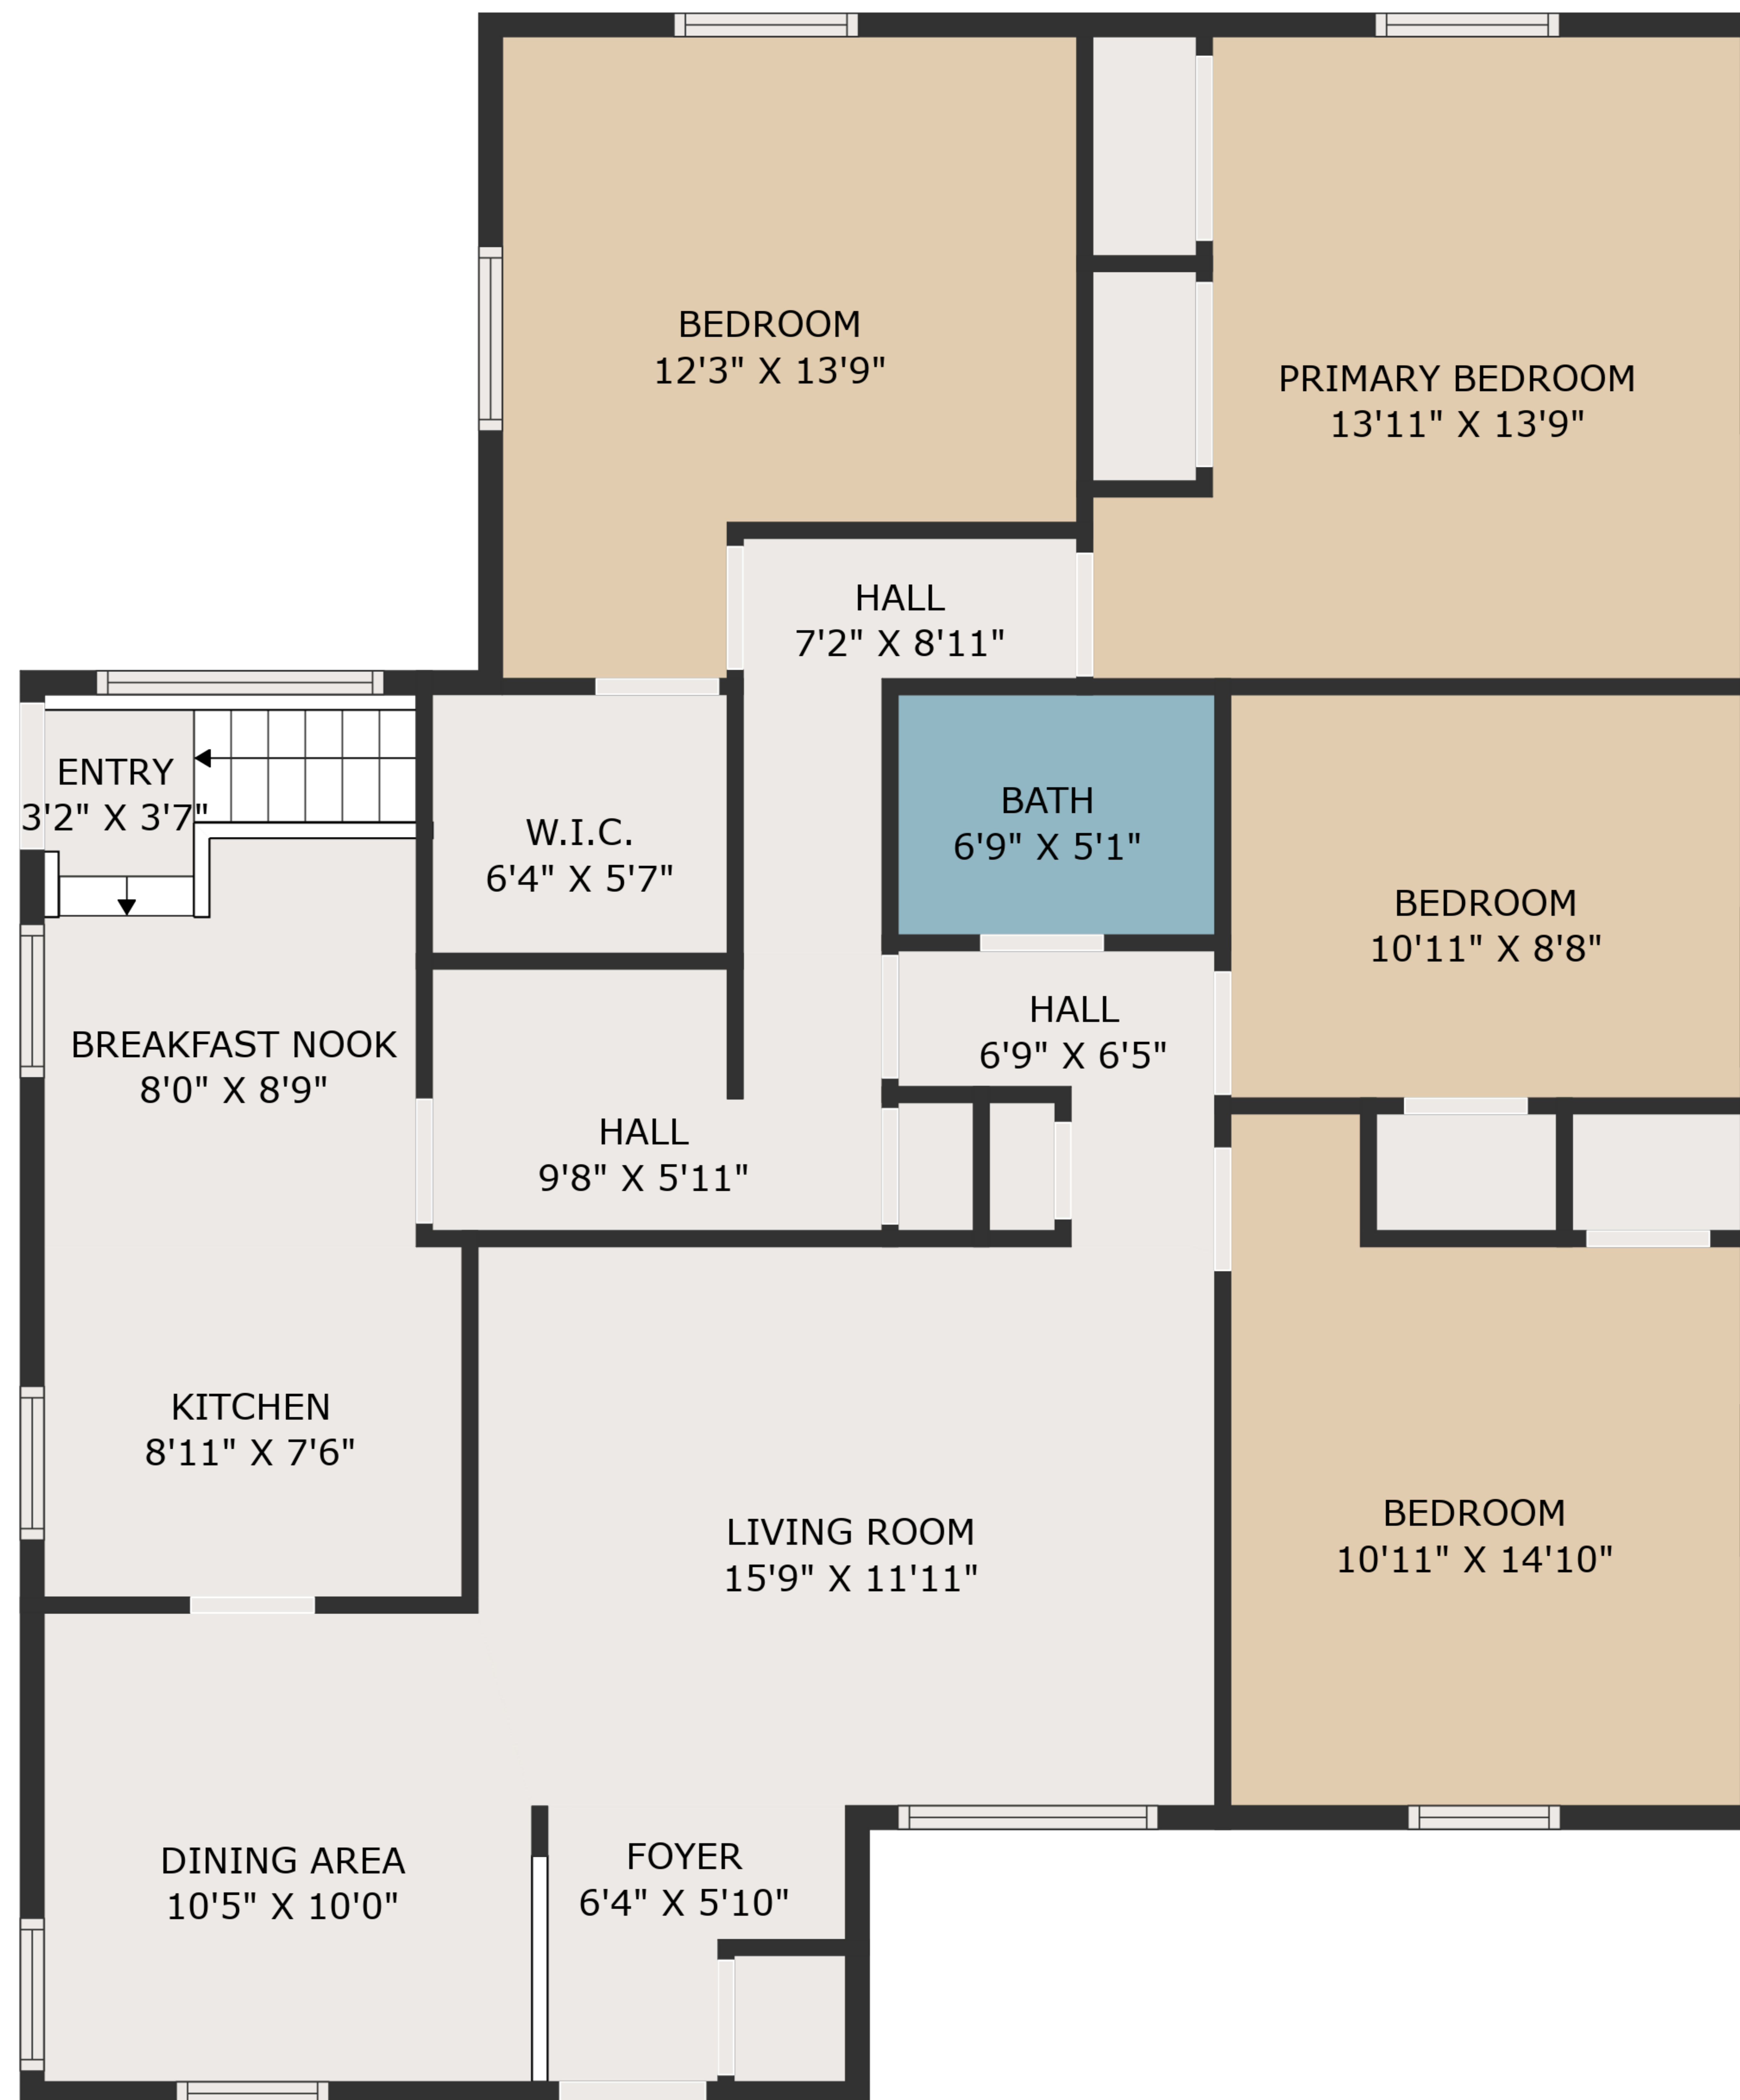

RECREATION ROOM  
15'9" X 28'1"

BATH  
9'3" X 8'0"

UTILITY  
19'8" X 22'9"

TOTAL: 1869 sq. ft  
BELOW GROUND: 529 sq. ft, FLOOR 2: 1340 sq. ft  
EXCLUDED AREAS: UTILITY: 371 sq. ft

MEASUREMENTS ARE DEEMED HIGHLY RELIABLE BUT NOT GUARANTEED.

TOTAL: 1869 sq. ft  
 BELOW GROUND: 529 sq. ft, FLOOR 2: 1340 sq. ft  
 EXCLUDED AREAS: UTILITY: 371 sq. ft

MEASUREMENTS ARE DEEMED HIGHLY RELIABLE BUT NOT GUARANTEED.

FLOOR 1

FLOOR 2

TOTAL: 1869 sq. ft  
 BELOW GROUND: 529 sq. ft, FLOOR 2: 1340 sq. ft  
 EXCLUDED AREAS: UTILITY: 371 sq. ft