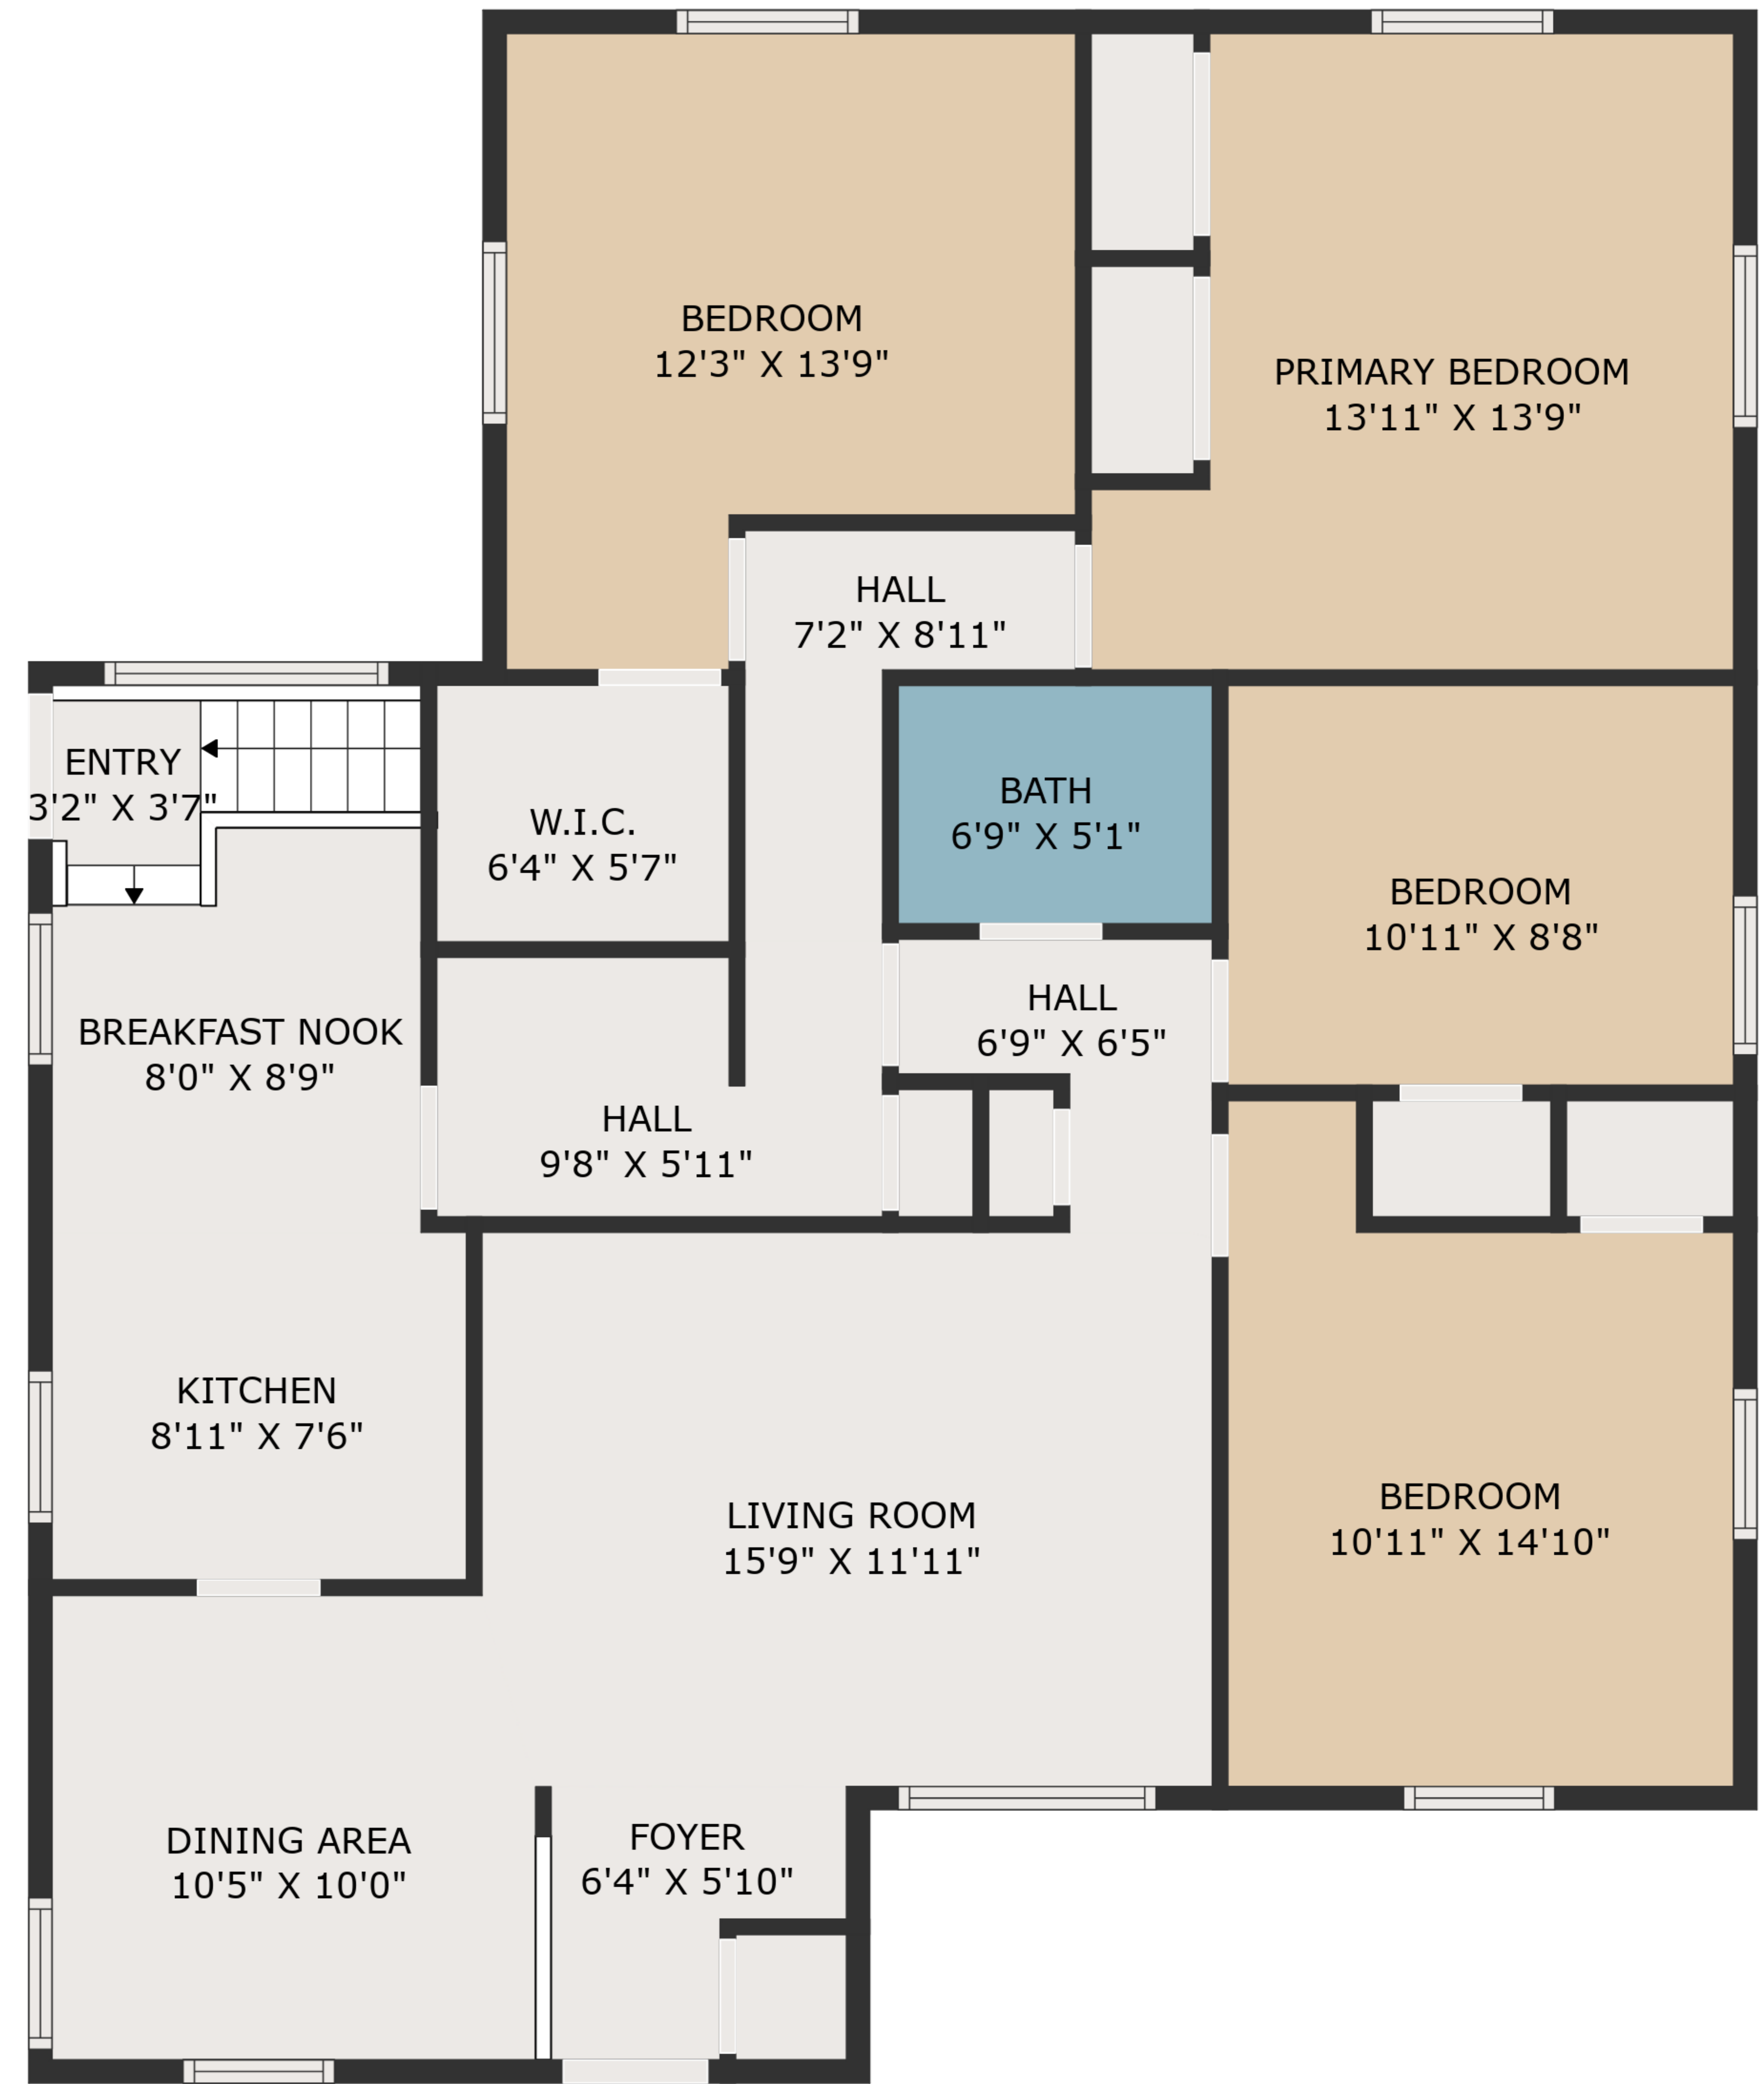

RECREATION ROOM  
15'9" X 28'1"

BATH  
9'3" X 8'0"

UTILITY  
19'8" X 22'9"

TOTAL: 1869 sq. ft  
BELOW GROUND: 529 sq. ft, FLOOR 2: 1340 sq. ft  
EXCLUDED AREAS: UTILITY: 371 sq. ft

MEASUREMENTS ARE DEEMED HIGHLY RELIABLE BUT NOT GUARANTEED.

TOTAL: 1869 sq. ft  
 BELOW GROUND: 529 sq. ft, FLOOR 2: 1340 sq. ft  
 EXCLUDED AREAS: UTILITY: 371 sq. ft

MEASUREMENTS ARE DEEMED HIGHLY RELIABLE BUT NOT GUARANTEED.

FLOOR 1

FLOOR 2

TOTAL: 1869 sq. ft  
 BELOW GROUND: 529 sq. ft, FLOOR 2: 1340 sq. ft  
 EXCLUDED AREAS: UTILITY: 371 sq. ft