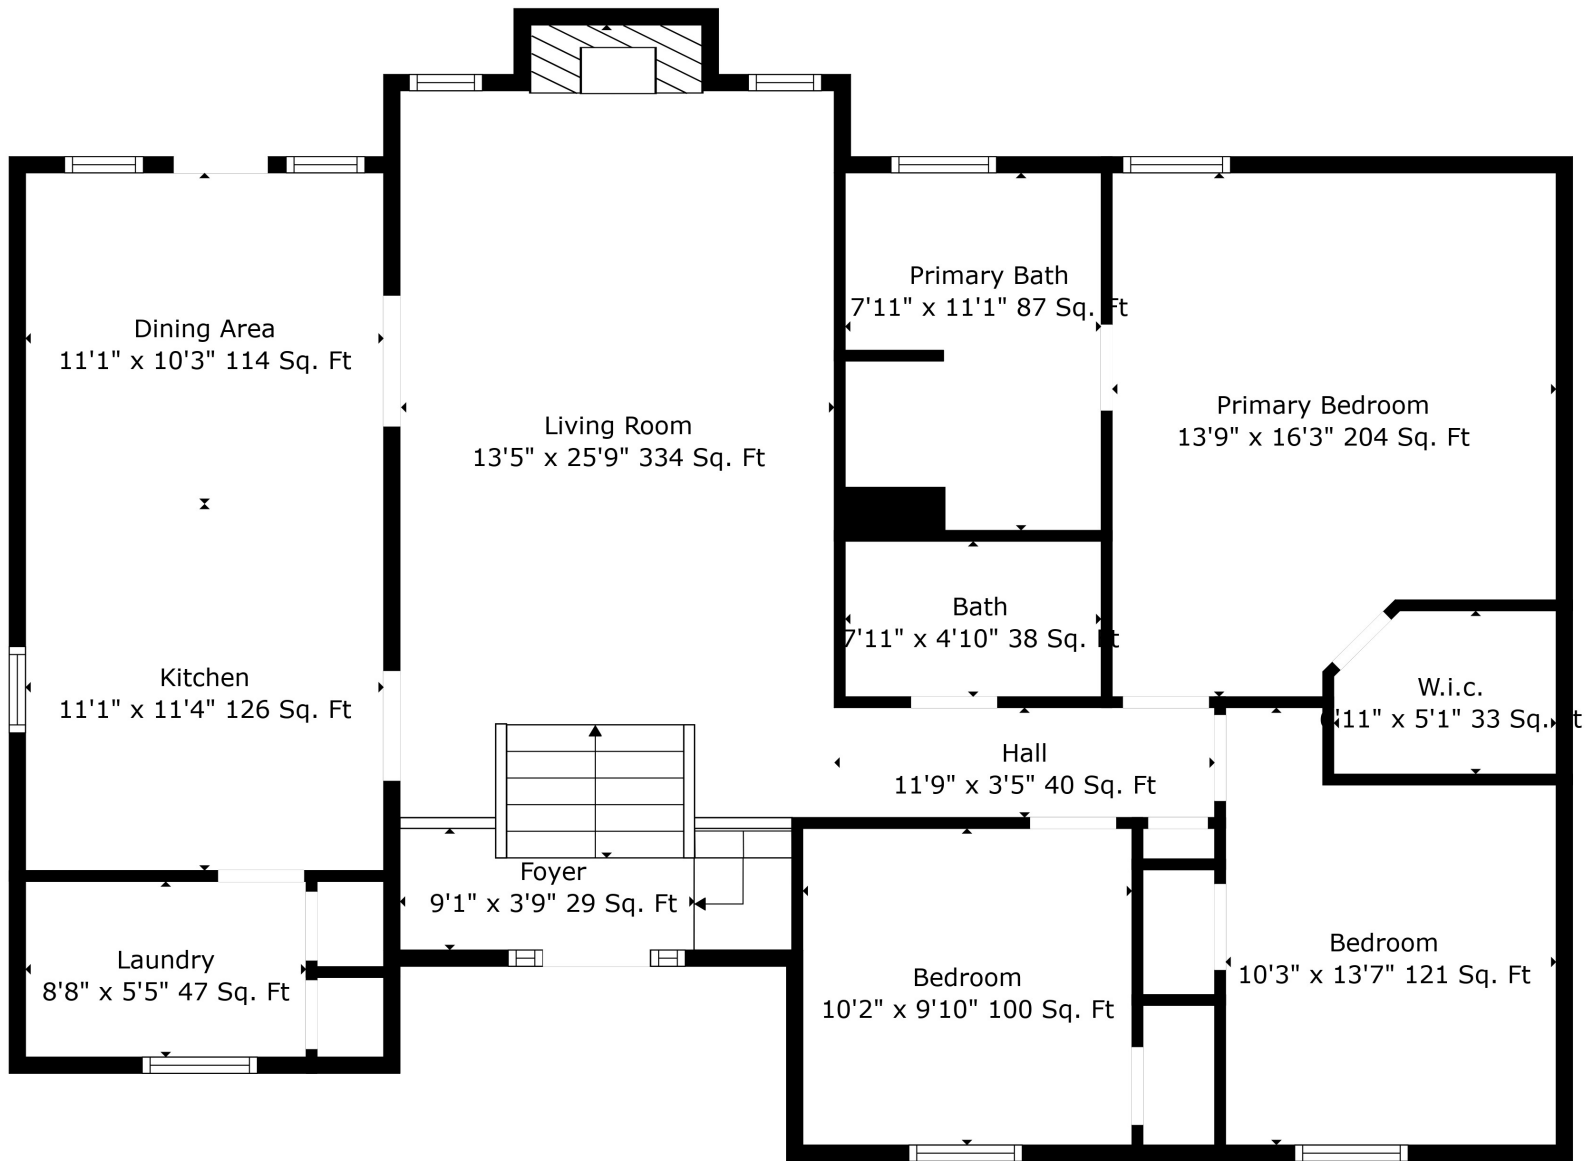

Floor 2

Floor 1

Total scanned area: 2720 sq. ft

Measurements Are Deemed Highly Reliable But Not Guaranteed.

Total scanned area: 2720 sq. ft

Measurements Are Deemed Highly Reliable But Not Guaranteed.

Total scanned area: 2720 sq. ft