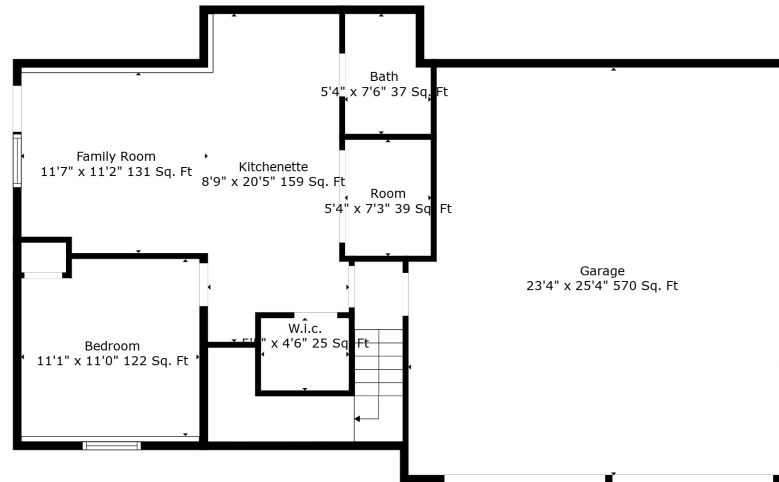

Floor 2

Floor 1

Total scanned area: 2720 sq. ft

Measurements Are Deemed Highly Reliable But Not Guaranteed.

Total scanned area: 2720 sq. ft

Measurements Are Deemed Highly Reliable But Not Guaranteed.

Total scanned area: 2720 sq. ft