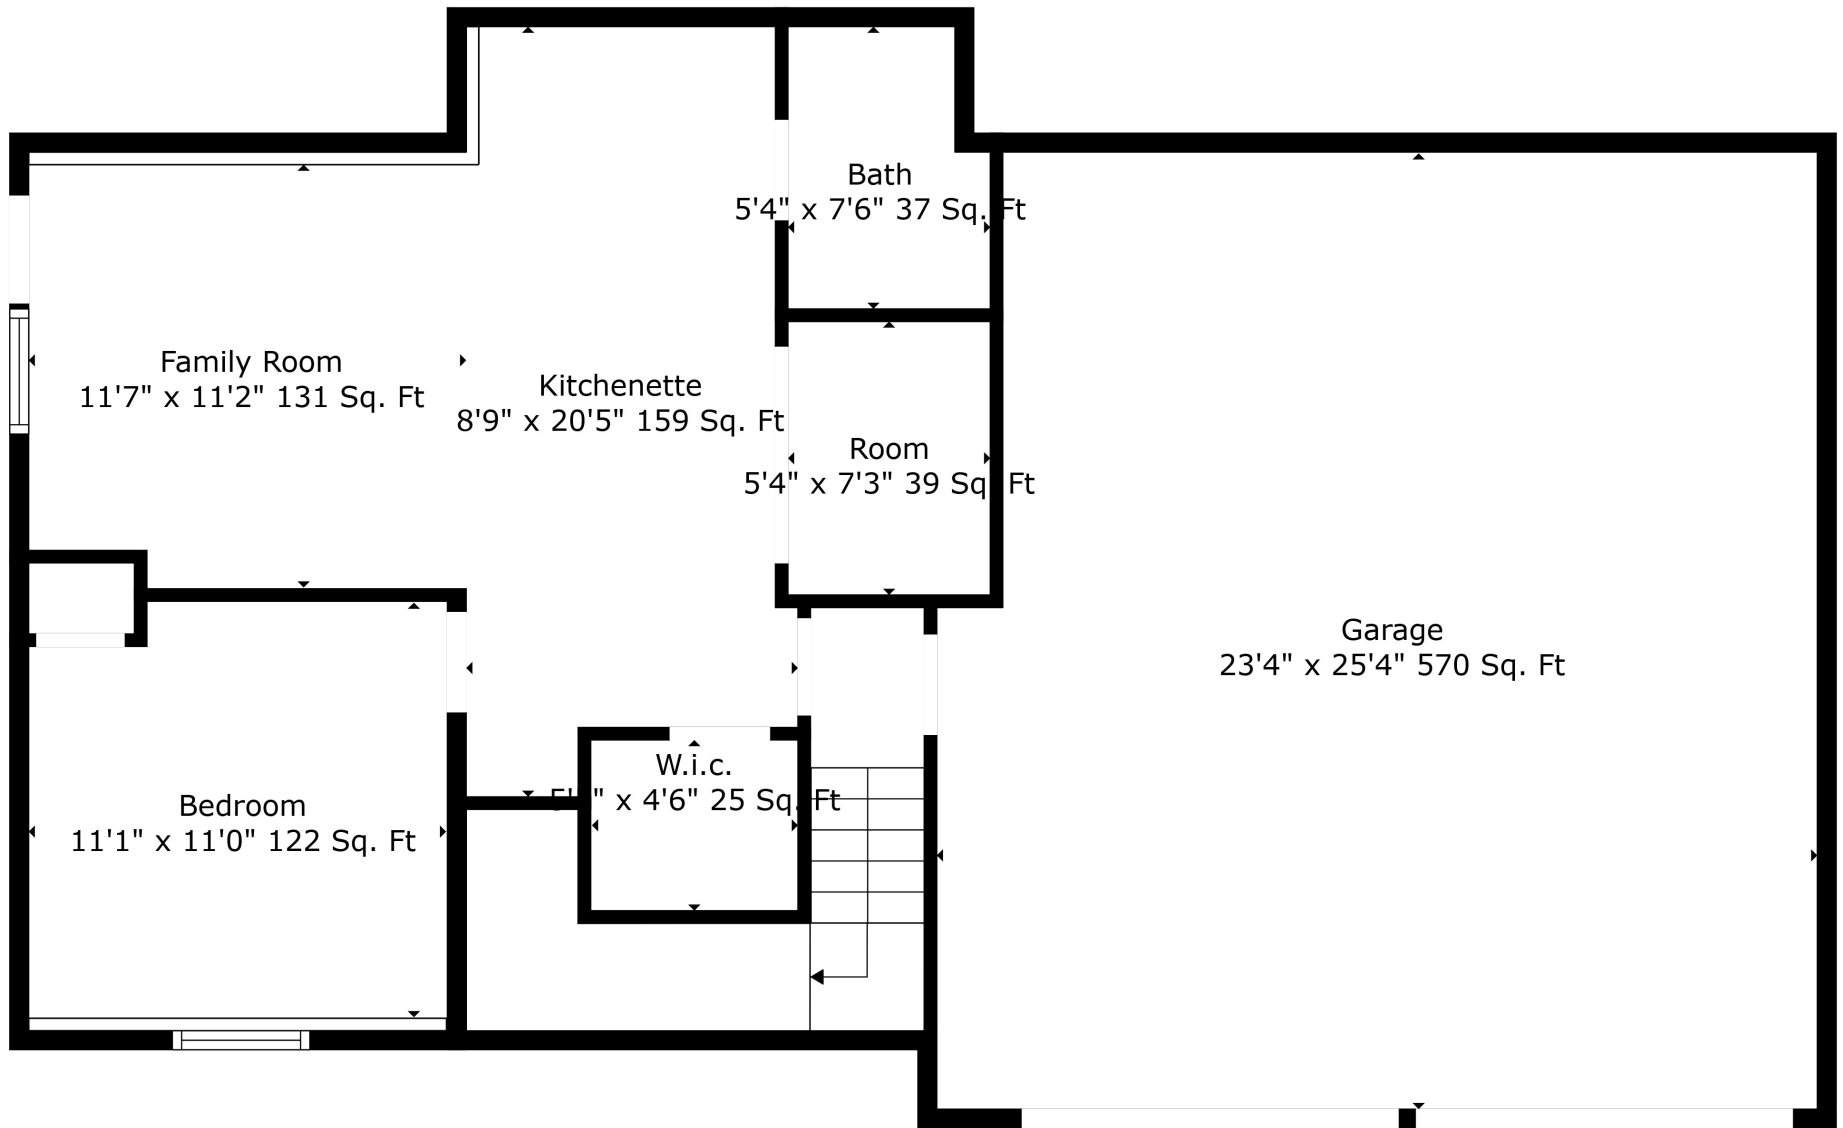

Floor 2

Floor 1

Total scanned area: 2720 sq. ft

Measurements Are Deemed Highly Reliable But Not Guaranteed.

Total scanned area: 2720 sq. ft

Measurements Are Deemed Highly Reliable But Not Guaranteed.

Total scanned area: 2720 sq. ft