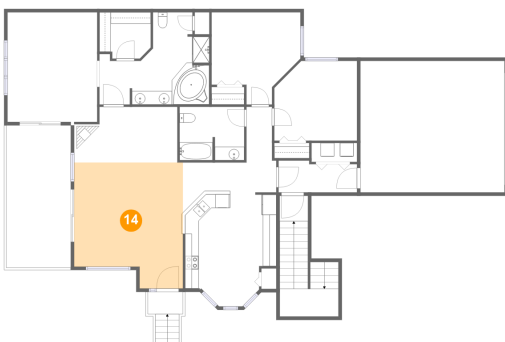

14 Floor 2 - Living Room

Dimensions: 16'1" x 18'6"
Area: 267 sq. ft
Counted as Living Area: Yes

Heated: Yes
Finished: Yes
Enclosed: Yes
Contiguous: Yes
Permitted: Yes
Wet Space: No
Addition: No
Conversion: No