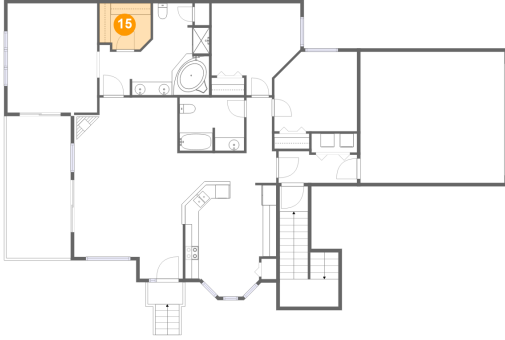

1052 Lacasa Court, Moneta, Bedford County, Virginia, United States, 24121

15 Floor 2 - W.i.c.

Dimensions: 7'7" x 6'10"
Area: 48 sq. ft
Counted as Living Area:
Yes

Heated: Yes
Finished: Yes
Enclosed: Yes
Contiguous:
Yes
Permitted: Yes
Wet Space: No
Addition: No
Conversion: No