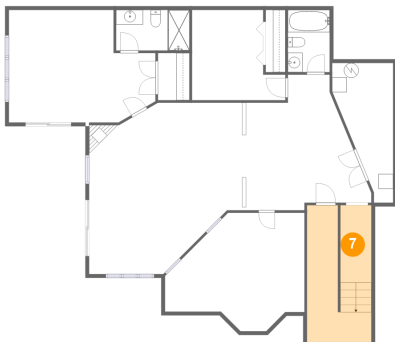

7 Floor 1 - Hall

Dimensions: 4'2" x 10'5"
Area: 156 sq. ft
Counted as Living Area:
Yes

Heated: Yes
Finished: Yes
Enclosed: Yes
Contiguous:
Yes
Permitted: Yes
Wet Space: No
Addition: No
Conversion: No