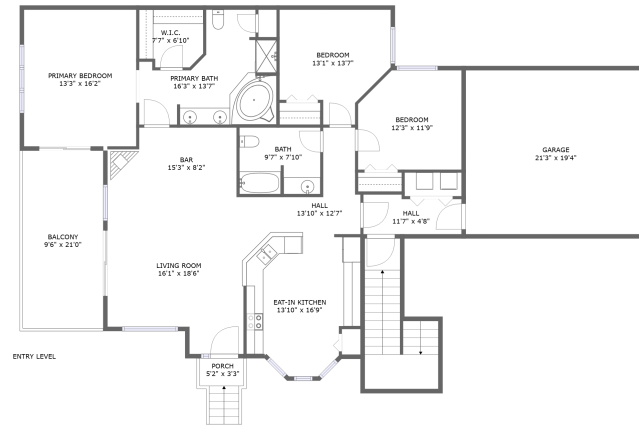

1052 Lacasa Court, Moneta, Bedford County, Virginia, United States, 24121

Property Summary

1 garages

5 bedrooms

4 bathrooms

0 half baths

2 floors

3,539 Gross Living Area sqft

4,544 total sqft