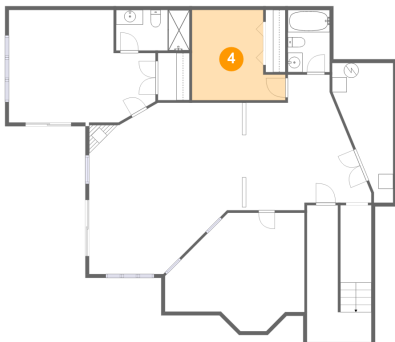

4 Floor 1 - Bedroom

Dimensions: 12'7" x 12'2"
Area: 127 sq. ft
Counted as Living Area: Yes

Heated: Yes
Finished: Yes
Enclosed: Yes
Contiguous: Yes
Permitted: Yes
Wet Space: No
Addition: No
Conversion: No