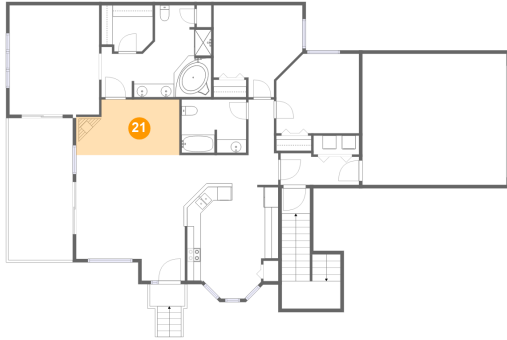

1052 Lacasa Court, Moneta, Bedford County, Virginia, United States, 24121

21 Floor 2 - Bar

Dimensions: 15'3" x 8'2"
Area: 115 sq. ft
Counted as Living Area:
Yes

Heated: Yes
Finished: Yes
Enclosed: Yes
Contiguous:
Yes
Permitted: Yes
Wet Space: No
Addition: No
Conversion: No