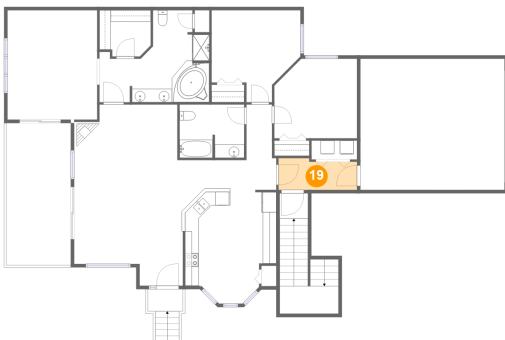

19 Floor 2 - Hall

Dimensions: 11'7" x 4'8"
Area: 51 sq. ft
Counted as Living Area:
Yes

Heated: Yes
Finished: Yes
Enclosed: Yes
Contiguous:
Yes
Permitted: Yes
Wet Space: No
Addition: No
Conversion: No