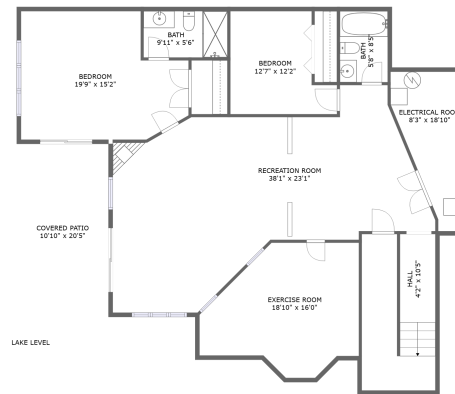

1052 Lacasa Court, Moneta, Bedford County, Virginia, United States, 24121

Property Summary

1 garages

5 bedrooms

4 bathrooms

0 half baths

2 floors

3,539 Gross Living Area sqft

4,544 total sqft