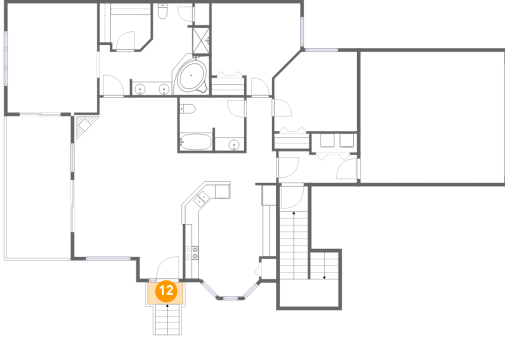

1052 Lacasa Court, Moneta, Bedford County, Virginia, United States, 24121

12 Floor 2 - Porch

Dimensions: 5'2" x 3'3"
Area: 17 sq. ft
Counted as Living Area: No

Heated: No
Finished: Yes
Enclosed: No
Contiguous: Yes
Permitted: Yes
Wet Space: No
Addition: No
Conversion: No