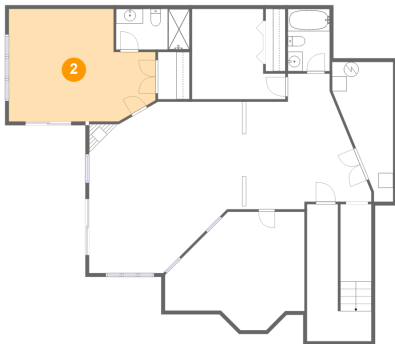

2 Floor 1 - Bedroom

Dimensions: 19'9" x 15'2"
Area: 260 sq. ft
Counted as Living Area:
Yes

Heated: Yes
Finished: Yes
Enclosed: Yes
Contiguous:
Yes
Permitted: Yes
Wet Space: No
Addition: No
Conversion: No