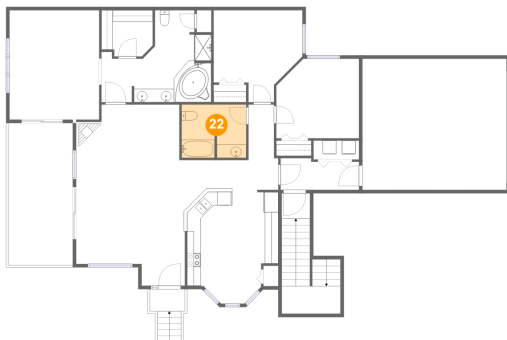

22 Floor 2 - Bath

Dimensions: 9'7" x 7'10"
Area: 74 sq. ft
Counted as Living Area:
Yes

Heated: Yes
Finished: Yes
Enclosed: Yes
Contiguous:
Yes
Permitted: Yes
Wet Space: Yes
Addition: No
Conversion: No