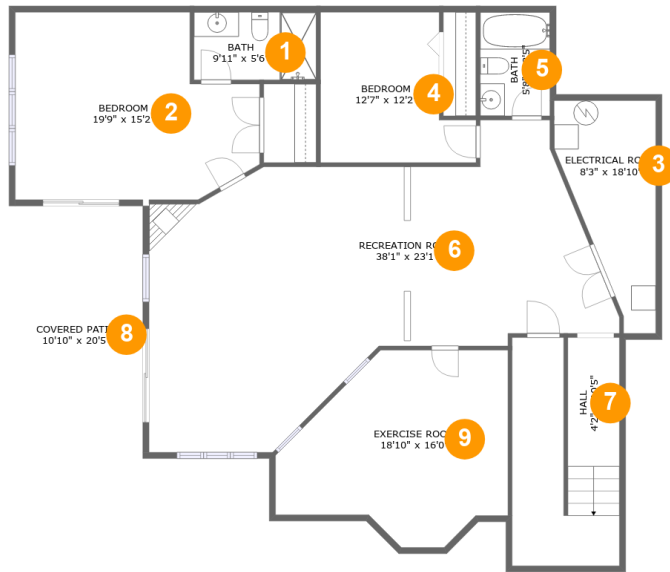

1052 Lacasa Court, Moneta, Bedford County, Virginia, United States, 24121

Property Summary

 **1** garages

 **5** bedrooms

 **4** bathrooms

 **0** half baths

 **2** floors

 **3,539** Gross Living Area sqft

 **4,544** total sqft

1052 Lacasa Court, Moneta, Bedford County, Virginia, United States, 24121

Room Dimensions

Floor 1

Total sqft: 2047

Living area: 1702

#	Room name	Dimensions	Area (sqft)	Counted as Living Area
1	Bath	9'11" x 5'6"	54 sq. ft	Yes
2	Bedroom	19'9" x 15'2"	260 sq. ft	Yes
3	Electrical Room	8'3" x 18'10"	109 sq. ft	No
4	Bedroom	12'7" x 12'2"	127 sq. ft	Yes
5	Bath	5'8" x 8'5"	47 sq. ft	Yes
6	Recreation Room	38'1" x 23'1"	637 sq. ft	Yes
7	Hall	4'2" x 10'5"	156 sq. ft	Yes
8	Covered Patio	10'10" x 20'5"	221 sq. ft	No
9	Exercise Room	18'10" x 16'0"	231 sq. ft	Yes

1052 Lacasa Court, Moneta, Bedford County, Virginia, United States, 24121

Room Dimensions

Floor 2

Total sqft: 2497

Living area: 1837

#	Room name	Dimensions	Area (sqft)	Counted as Living Area
10	Bedroom	12'3" x 11'9"	135 sq. ft	Yes
11	Balcony	9'6" x 21'0"	199 sq. ft	No
12	Porch	5'2" x 3'3"	17 sq. ft	No
13	Primary Bath	16'3" x 13'7"	156 sq. ft	Yes
14	Living Room	16'1" x 18'6"	267 sq. ft	Yes
15	W.i.c.	7'7" x 6'10"	48 sq. ft	Yes
16	Hall	13'10" x 12'7"	92 sq. ft	Yes
17	Eat-in Kitchen	13'10" x 16'9"	199 sq. ft	Yes
18	Primary Bedroom	13'3" x 16'2"	214 sq. ft	Yes
19	Hall	11'7" x 4'8"	51 sq. ft	Yes
20	Bedroom	13'1" x 13'7"	144 sq. ft	Yes

**1052 Lacasa Court, Moneta, Bedford County,
Virginia, United States, 24121**

#	Room name	Dimensions	Area (sqft)	Counted as Living Area
21	Bar	15'3" x 8'2"	115 sq. ft	Yes
22	Bath	9'7" x 7'10"	74 sq. ft	Yes
23	Garage	21'3" x 19'4"	412 sq. ft	No