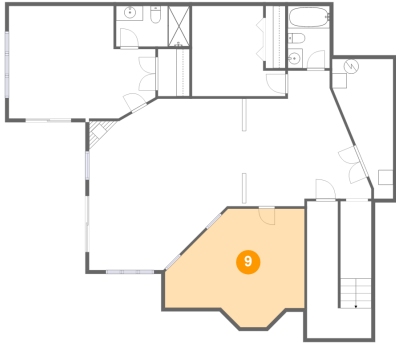

1052 Lacasa Court, Moneta, Bedford County, Virginia, United States, 24121

9 Floor 1 - Exercise Room

Dimensions: 18'10" x 16'0"
Area: 231 sq. ft
Counted as Living Area:
Yes

Heated: Yes
Finished: Yes
Enclosed: Yes
Contiguous:
Yes
Permitted: Yes
Wet Space: No
Addition: No
Conversion: No