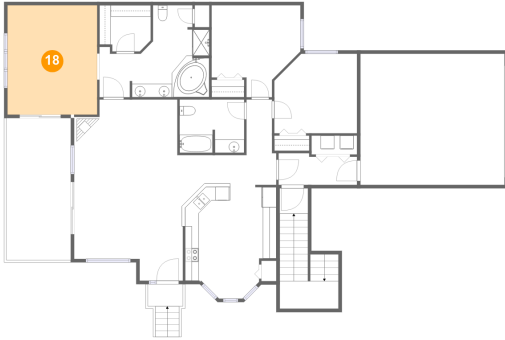

1052 Lacasa Court, Moneta, Bedford County, Virginia, United States, 24121

18 Floor 2 - Primary Bedroom

Dimensions: 13'3" x 16'2"
Area: 214 sq. ft
Counted as Living Area:
Yes

Heated: Yes
Finished: Yes
Enclosed: Yes
Contiguous:
Yes
Permitted: Yes
Wet Space: No
Addition: No
Conversion: No