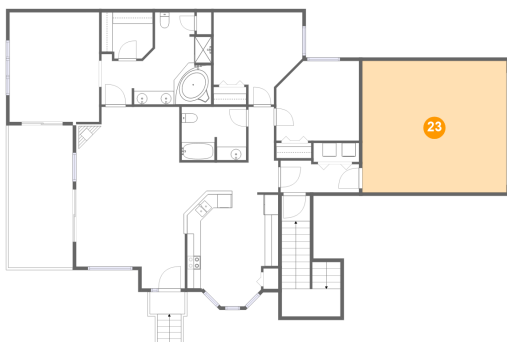

23 Floor 2 - Garage

Dimensions: 21'3" x 19'4"
Area: 412 sq. ft
Counted as Living Area: No

Heated: No
Finished: No
Enclosed: Yes
Contiguous: Yes
Permitted: Yes
Wet Space: No
Addition: No
Conversion: No