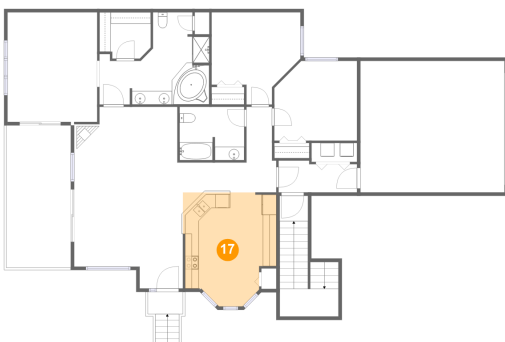

Dimensions: 16'1" x 18'6"
Area: 267 sq. ft
Counted as Living Area: Yes

Heated: Yes
Finished: Yes
Enclosed: Yes
Contiguous: Yes
Permitted: Yes
Wet Space: No
Addition: No
Conversion: No

1052 Lacasa Court, Moneta, Bedford County, Virginia, United States, 24121

15 Floor 2 - W.i.c.

Dimensions: 7'7" x 6'10"
Area: 48 sq. ft
Counted as Living Area:
Yes

Heated: Yes
Finished: Yes
Enclosed: Yes
Contiguous:
Yes
Permitted: Yes
Wet Space: No
Addition: No
Conversion: No

16 Floor 2 - Hall

Dimensions: 13'10" x 12'7"
Area: 92 sq. ft
Counted as Living Area:
Yes

Heated: Yes
Finished: Yes
Enclosed: Yes
Contiguous:
Yes
Permitted: Yes
Wet Space: No
Addition: No
Conversion: No

17 Floor 2 - Eat-in Kitchen

Dimensions: 13'10" x 16'9"
Area: 199 sq. ft
Counted as Living Area:
Yes

Heated: Yes
Finished: Yes
Enclosed: Yes
Contiguous:
Yes
Permitted: Yes
Wet Space: No
Addition: No
Conversion: No

1052 Lacasa Court, Moneta, Bedford County, Virginia, United States, 24121