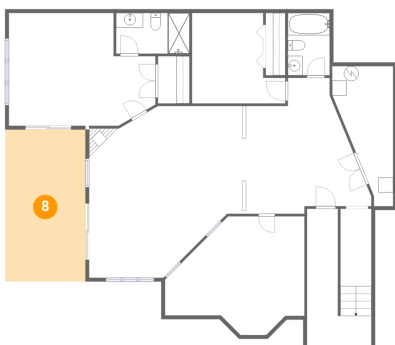

5 Floor 1 - Bath

Dimensions: 5'8" x 8'5"
Area: 47 sq. ft
Counted as Living Area: Yes

Heated: Yes
Finished: Yes
Enclosed: Yes
Contiguous: Yes
Permitted: Yes
Wet Space: Yes
Addition: No
Conversion: No

1052 Lacasa Court, Moneta, Bedford County, Virginia, United States, 24121

6 Floor 1 - Recreation Room

Dimensions: 38'1" x 23'1"
Area: 637 sq. ft
Counted as Living Area:
Yes

Heated: Yes
Finished: Yes
Enclosed: Yes
Contiguous:
Yes
Permitted: Yes
Wet Space: No
Addition: No
Conversion: No

Dimensions: 10'10" x 20'5"
Area: 221 sq. ft
Counted as Living Area: No

Heated: No
Finished: Yes
Enclosed: No
Contiguous: Yes
Permitted: Yes
Wet Space: No
Addition: No
Conversion: No

1052 Lacasa Court, Moneta, Bedford County, Virginia, United States, 24121