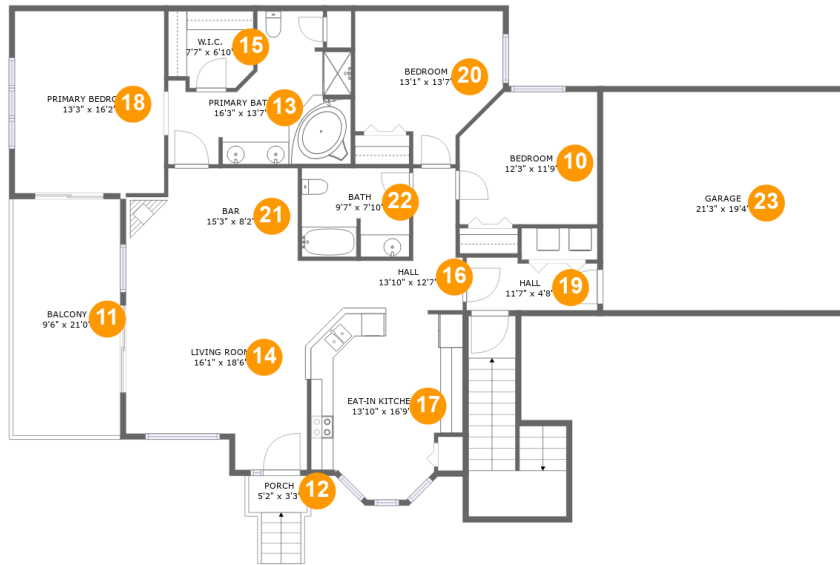

 **4,544** total sqft

1052 Lacasa Court, Moneta, Bedford County, Virginia, United States, 24121

Room Dimensions

Floor 1

Total sqft: 2047

Living area: 1702

#	Room name	Dimensions	Area (sqft)	Counted as Living Area
1	Bath	9'11" x 5'6"	54 sq. ft	Yes
2	Bedroom	19'9" x 15'2"	260 sq. ft	Yes
3	Electrical Room	8'3" x 18'10"	109 sq. ft	No
4	Bedroom	12'7" x 12'2"	127 sq. ft	Yes
5	Bath	5'8" x 8'5"	47 sq. ft	Yes
6	Recreation Room	38'1" x 23'1"	637 sq. ft	Yes
7	Hall	4'2" x 10'5"	156 sq. ft	Yes
8	Covered Patio	10'10" x 20'5"	221 sq. ft	No
9	Exercise Room	18'10" x 16'0"	231 sq. ft	Yes

1052 Lacasa Court, Moneta, Bedford County, Virginia, United States, 24121

Room Dimensions

Floor 2

Total sqft: 2497

Living area: 1837

#	Room name	Dimensions	Area (sqft)	Counted as Living Area
10	Bedroom	12'3" x 11'9"	135 sq. ft	Yes
11	Balcony	9'6" x 21'0"	199 sq. ft	No
12	Porch	5'2" x 3'3"	17 sq. ft	No
13	Primary Bath	16'3" x 13'7"	156 sq. ft	Yes
14	Living Room	16'1" x 18'6"	267 sq. ft	Yes
15	W.i.c.	7'7" x 6'10"	48 sq. ft	Yes
16	Hall	13'10" x 12'7"	92 sq. ft	Yes
17	Eat-in Kitchen	13'10" x 16'9"	199 sq. ft	Yes
18	Primary Bedroom	13'3" x 16'2"	214 sq. ft	Yes
19	Hall	11'7" x 4'8"	51 sq. ft	Yes
20	Bedroom	13'1" x 13'7"	144 sq. ft	Yes

**1052 Lacasa Court, Moneta, Bedford County,
Virginia, United States, 24121**

#	Room name	Dimensions	Area (sqft)	Counted as Living Area
21	Bar	15'3" x 8'2"	115 sq. ft	Yes
22	Bath	9'7" x 7'10"	74 sq. ft	Yes
23	Garage	21'3" x 19'4"	412 sq. ft	No

1052 Lacasa Court, Moneta, Bedford County, Virginia, United States, 24121

1 Floor 1 - Bath

Dimensions: 9'11" x 5'6"
Area: 54 sq. ft
Counted as Living Area:
Yes

Heated: Yes
Finished: Yes
Enclosed: Yes
Contiguous:
Yes
Permitted: Yes
Wet Space: Yes
Addition: No
Conversion: No