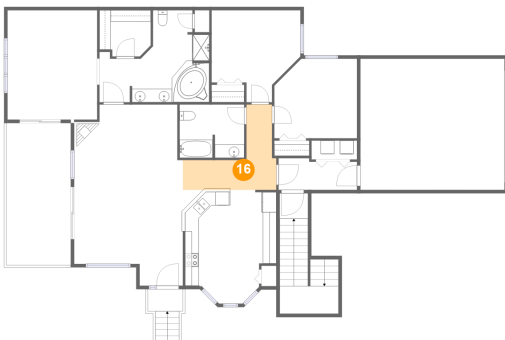

16 Floor 2 - Hall

Dimensions: 13'10" x 12'7"
Area: 92 sq. ft
Counted as Living Area:
Yes

Heated: Yes
Finished: Yes
Enclosed: Yes
Contiguous:
Yes
Permitted: Yes
Wet Space: No
Addition: No
Conversion: No