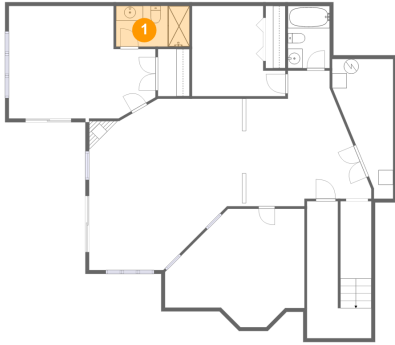

 **4,544** total sqft

1052 Lacasa Court, Moneta, Bedford County, Virginia, United States, 24121

Room Dimensions

Floor 1

Total sqft: 2047

Living area: 1702

#	Room name	Dimensions	Area (sqft)	Counted as Living Area
1	Bath	9'11" x 5'6"	54 sq. ft	Yes
2	Bedroom	19'9" x 15'2"	260 sq. ft	Yes
3	Electrical Room	8'3" x 18'10"	109 sq. ft	No
4	Bedroom	12'7" x 12'2"	127 sq. ft	Yes
5	Bath	5'8" x 8'5"	47 sq. ft	Yes
6	Recreation Room	38'1" x 23'1"	637 sq. ft	Yes
7	Hall	4'2" x 10'5"	156 sq. ft	Yes
8	Covered Patio	10'10" x 20'5"	221 sq. ft	No
9	Exercise Room	18'10" x 16'0"	231 sq. ft	Yes

1052 Lacasa Court, Moneta, Bedford County, Virginia, United States, 24121

Room Dimensions

Floor 2

Total sqft: 2497

Living area: 1837

#	Room name	Dimensions	Area (sqft)	Counted as Living Area
10	Bedroom	12'3" x 11'9"	135 sq. ft	Yes
11	Balcony	9'6" x 21'0"	199 sq. ft	No
12	Porch	5'2" x 3'3"	17 sq. ft	No
13	Primary Bath	16'3" x 13'7"	156 sq. ft	Yes
14	Living Room	16'1" x 18'6"	267 sq. ft	Yes
15	W.i.c.	7'7" x 6'10"	48 sq. ft	Yes
16	Hall	13'10" x 12'7"	92 sq. ft	Yes
17	Eat-in Kitchen	13'10" x 16'9"	199 sq. ft	Yes
18	Primary Bedroom	13'3" x 16'2"	214 sq. ft	Yes
19	Hall	11'7" x 4'8"	51 sq. ft	Yes
20	Bedroom	13'1" x 13'7"	144 sq. ft	Yes

**1052 Lacasa Court, Moneta, Bedford County,
Virginia, United States, 24121**

#	Room name	Dimensions	Area (sqft)	Counted as Living Area
21	Bar	15'3" x 8'2"	115 sq. ft	Yes
22	Bath	9'7" x 7'10"	74 sq. ft	Yes
23	Garage	21'3" x 19'4"	412 sq. ft	No

1052 Lacasa Court, Moneta, Bedford County, Virginia, United States, 24121

1 Floor 1 - Bath

Dimensions: 9'11" x 5'6"
Area: 54 sq. ft
Counted as Living Area:
Yes

Heated: Yes
Finished: Yes
Enclosed: Yes
Contiguous:
Yes
Permitted: Yes
Wet Space: Yes
Addition: No
Conversion: No