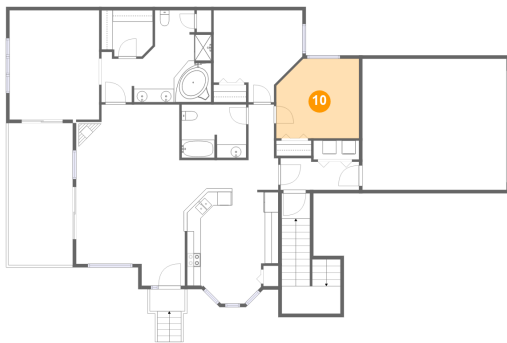

10 Floor 2 - Bedroom

Dimensions: 12'3" x 11'9"
Area: 135 sq. ft
Counted as Living Area:
Yes

Heated: Yes
Finished: Yes
Enclosed: Yes
Contiguous:
Yes
Permitted: Yes
Wet Space: No
Addition: No
Conversion: No