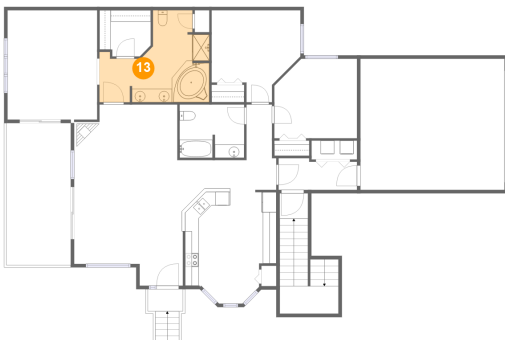

13 Floor 2 - Primary Bath

Dimensions: 16'3" x 13'7"
Area: 156 sq. ft
Counted as Living Area: Yes

Heated: Yes
Finished: Yes
Enclosed: Yes
Contiguous: Yes
Permitted: Yes
Wet Space: Yes
Addition: No
Conversion: No