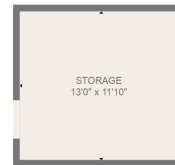

FLOOR 2

FLOOR 1

TOTAL: 1644 sq. ft
 FLOOR 1: 854 sq. ft, FLOOR 2: 790 sq. ft
 EXCLUDED AREAS: PATIO: 89 sq. ft, PORCH: 69 sq. ft, STORAGE: 155 sq. ft,
 BALCONY: 54 sq. ft

TOTAL: 1644 sq. ft

FLOOR 1: 854 sq. ft, FLOOR 2: 790 sq. ft

EXCLUDED AREAS: PATIO: 89 sq. ft, PORCH: 69 sq. ft, STORAGE: 155 sq. ft,
BALCONY: 54 sq. ft

MEASUREMENTS ARE CALCULATED BY CUBICASA TECHNOLOGY. DEEMED HIGHLY RELIABLE BUT NOT GUARANTEED.

TOTAL: 1644 sq. ft
 FLOOR 1: 854 sq. ft, FLOOR 2: 790 sq. ft
 EXCLUDED AREAS: PATIO: 89 sq. ft, PORCH: 69 sq. ft, STORAGE: 155 sq. ft,
 BALCONY: 54 sq. ft