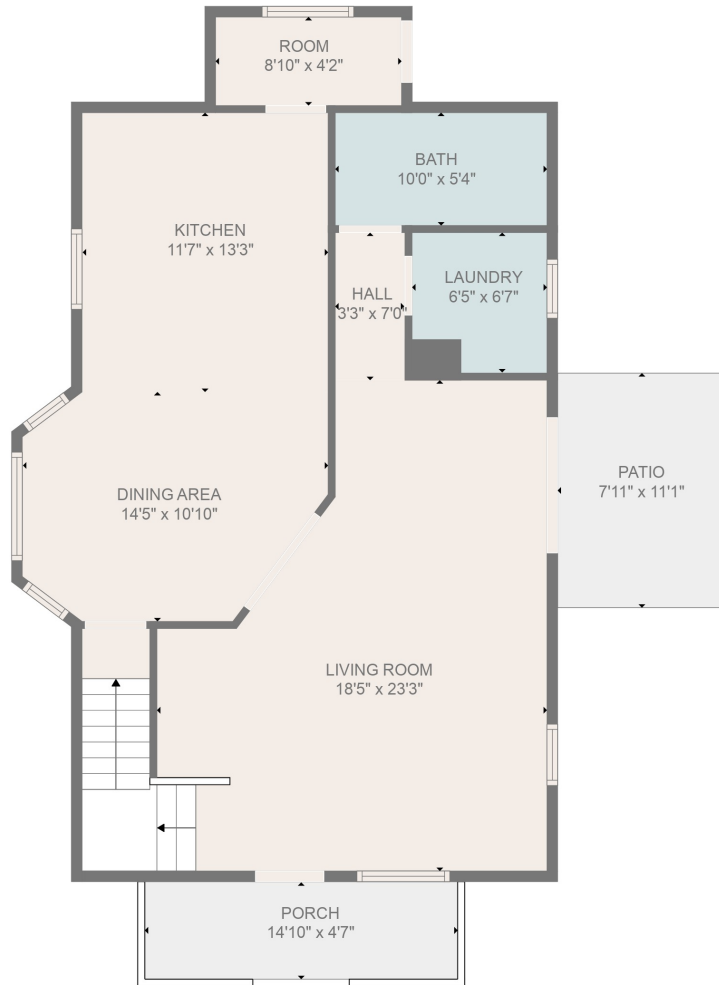

FLOOR 2

FLOOR 1

TOTAL: 1644 sq. ft
 FLOOR 1: 854 sq. ft, FLOOR 2: 790 sq. ft
 EXCLUDED AREAS: PATIO: 89 sq. ft, PORCH: 69 sq. ft, STORAGE: 155 sq. ft,
 BALCONY: 54 sq. ft

TOTAL: 1644 sq. ft

FLOOR 1: 854 sq. ft, FLOOR 2: 790 sq. ft

EXCLUDED AREAS: PATIO: 89 sq. ft, PORCH: 69 sq. ft, STORAGE: 155 sq. ft,
BALCONY: 54 sq. ft

MEASUREMENTS ARE CALCULATED BY CUBICASA TECHNOLOGY. DEEMED HIGHLY RELIABLE BUT NOT GUARANTEED.

TOTAL: 1644 sq. ft
 FLOOR 1: 854 sq. ft, FLOOR 2: 790 sq. ft
 EXCLUDED AREAS: PATIO: 89 sq. ft, PORCH: 69 sq. ft, STORAGE: 155 sq. ft,
 BALCONY: 54 sq. ft