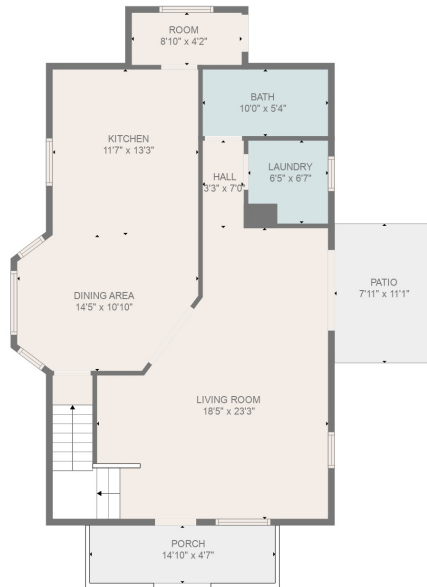

FLOOR 2

FLOOR 1

TOTAL: 1644 sq. ft
 FLOOR 1: 854 sq. ft, FLOOR 2: 790 sq. ft
 EXCLUDED AREAS: PATIO: 89 sq. ft, PORCH: 69 sq. ft, STORAGE: 155 sq. ft,
 BALCONY: 54 sq. ft

TOTAL: 1644 sq. ft

FLOOR 1: 854 sq. ft, FLOOR 2: 790 sq. ft

EXCLUDED AREAS: PATIO: 89 sq. ft, PORCH: 69 sq. ft, STORAGE: 155 sq. ft,
BALCONY: 54 sq. ft

MEASUREMENTS ARE CALCULATED BY CUBICASA TECHNOLOGY. DEEMED HIGHLY RELIABLE BUT NOT GUARANTEED.

TOTAL: 1644 sq. ft
 FLOOR 1: 854 sq. ft, FLOOR 2: 790 sq. ft
 EXCLUDED AREAS: PATIO: 89 sq. ft, PORCH: 69 sq. ft, STORAGE: 155 sq. ft,
 BALCONY: 54 sq. ft