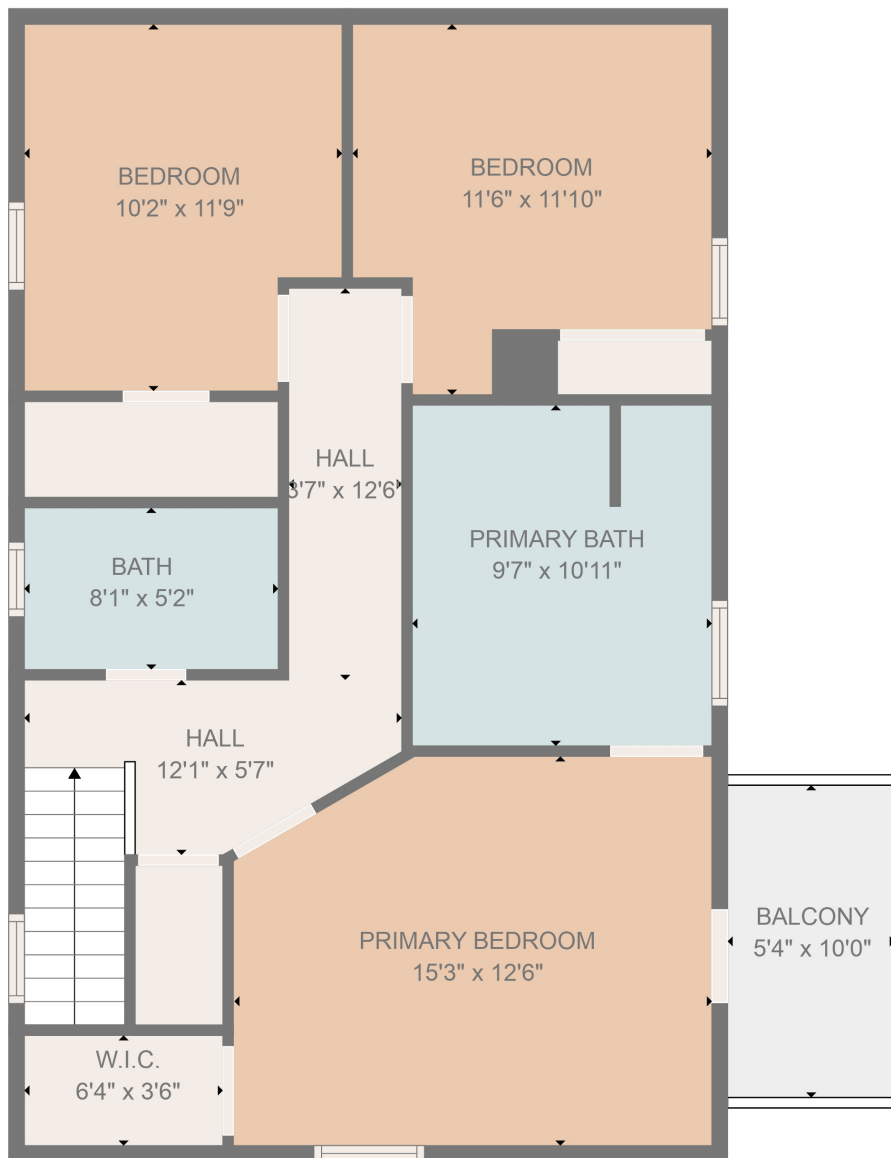

FLOOR 2

FLOOR 1

TOTAL: 1644 sq. ft
 FLOOR 1: 854 sq. ft, FLOOR 2: 790 sq. ft
 EXCLUDED AREAS: PATIO: 89 sq. ft, PORCH: 69 sq. ft, STORAGE: 155 sq. ft,
 BALCONY: 54 sq. ft

TOTAL: 1644 sq. ft

FLOOR 1: 854 sq. ft, FLOOR 2: 790 sq. ft

EXCLUDED AREAS: PATIO: 89 sq. ft, PORCH: 69 sq. ft, STORAGE: 155 sq. ft,
BALCONY: 54 sq. ft

MEASUREMENTS ARE CALCULATED BY CUBICASA TECHNOLOGY. DEEMED HIGHLY RELIABLE BUT NOT GUARANTEED.

TOTAL: 1644 sq. ft
 FLOOR 1: 854 sq. ft, FLOOR 2: 790 sq. ft
 EXCLUDED AREAS: PATIO: 89 sq. ft, PORCH: 69 sq. ft, STORAGE: 155 sq. ft,
 BALCONY: 54 sq. ft