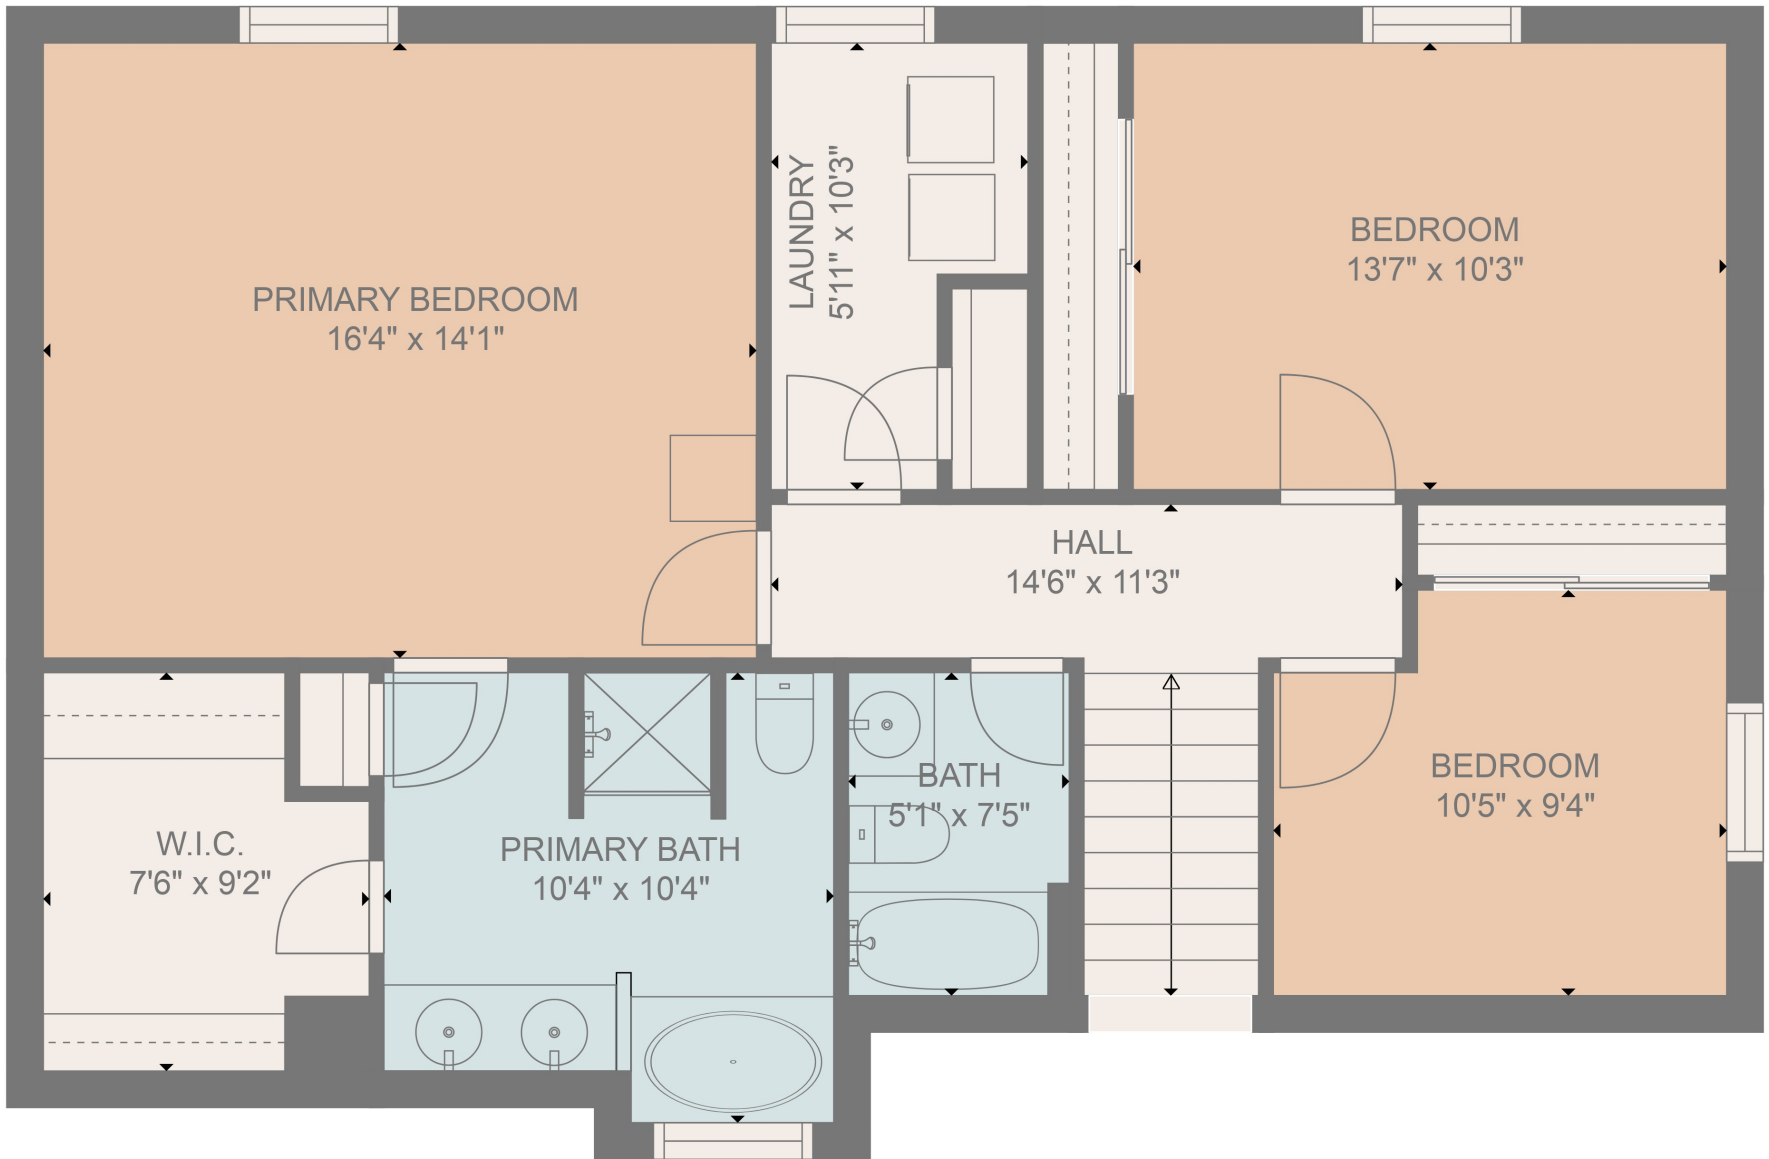

FLOOR 2

FLOOR 1

Total scanned area: 2849 sq. ft

MEASUREMENTS ARE DEEMED HIGHLY RELIABLE BUT NOT GUARANTEED

Total scanned area: 2849 sq. ft

MEASUREMENTS ARE DEEMED HIGHLY RELIABLE BUT NOT GUARANTEED

Total scanned area: 2849 sq. ft