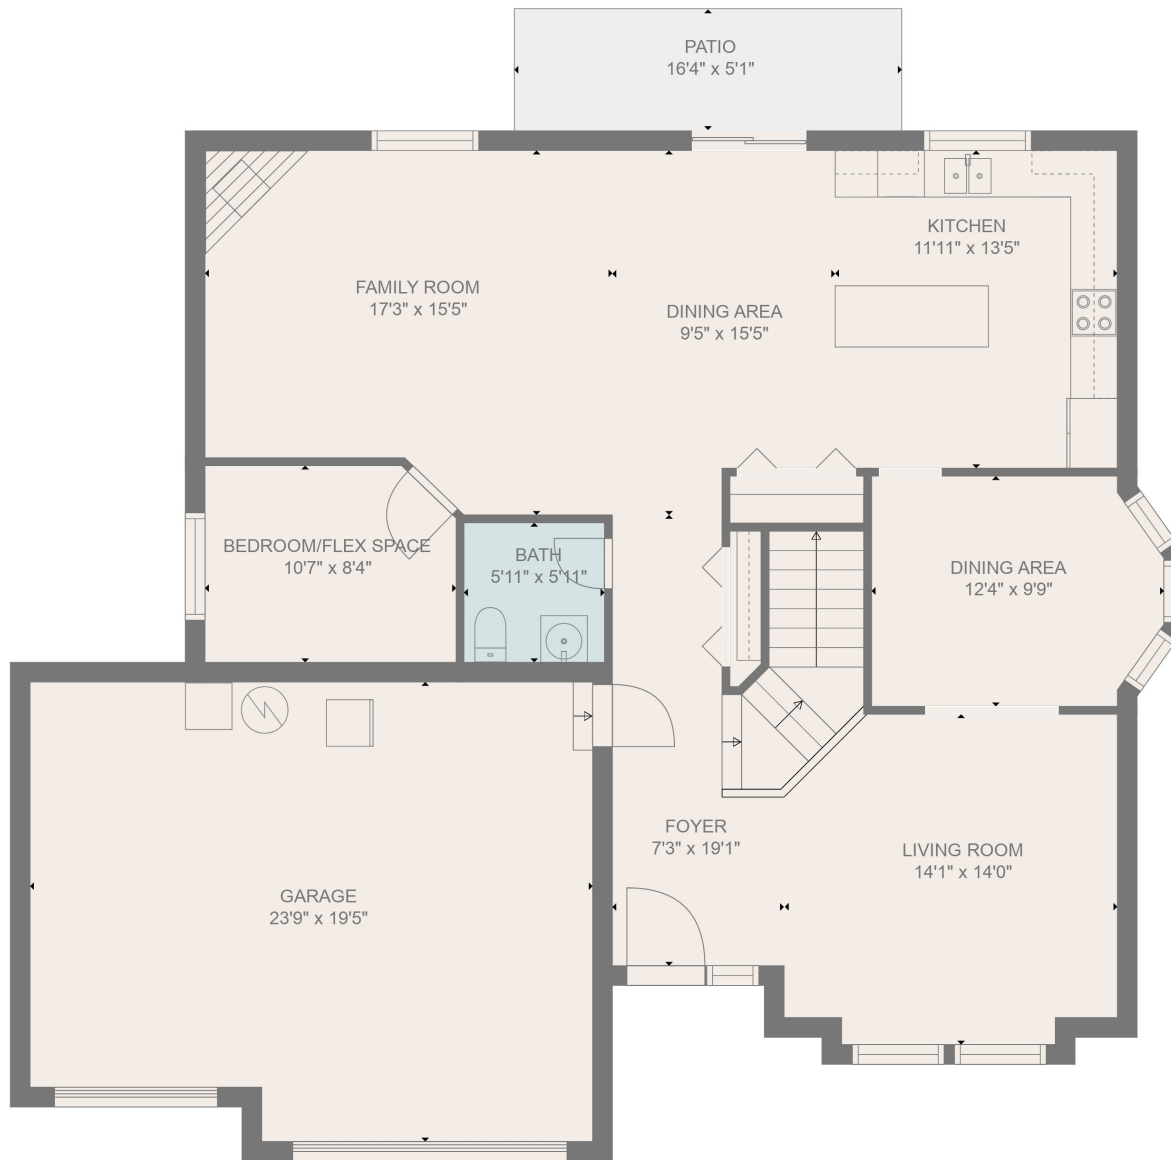

FLOOR 2

FLOOR 1

Total scanned area: 2849 sq. ft

MEASUREMENTS ARE DEEMED HIGHLY RELIABLE BUT NOT GUARANTEED

Total scanned area: 2849 sq. ft

MEASUREMENTS ARE DEEMED HIGHLY RELIABLE BUT NOT GUARANTEED

Total scanned area: 2849 sq. ft