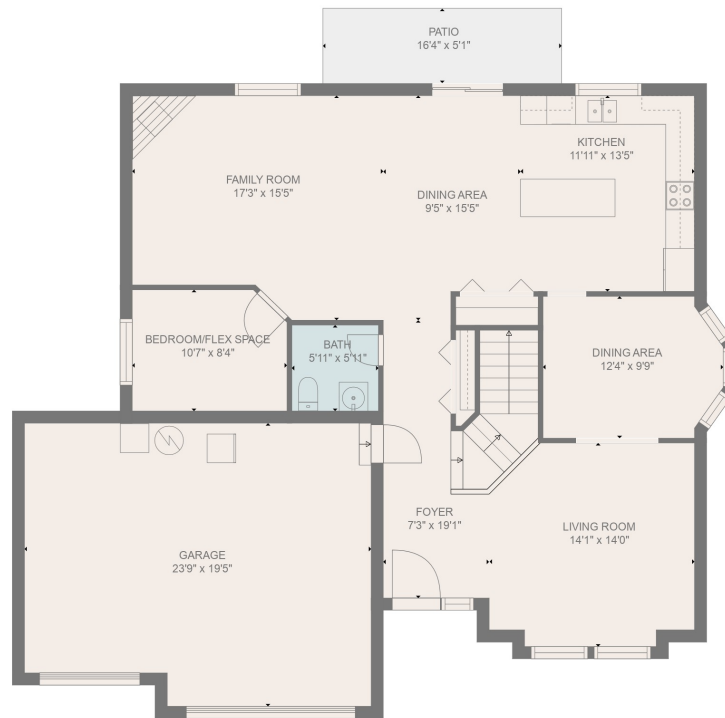

FLOOR 2

FLOOR 1

Total scanned area: 2849 sq. ft

MEASUREMENTS ARE DEEMED HIGHLY RELIABLE BUT NOT GUARANTEED

Total scanned area: 2849 sq. ft

MEASUREMENTS ARE DEEMED HIGHLY RELIABLE BUT NOT GUARANTEED

Total scanned area: 2849 sq. ft