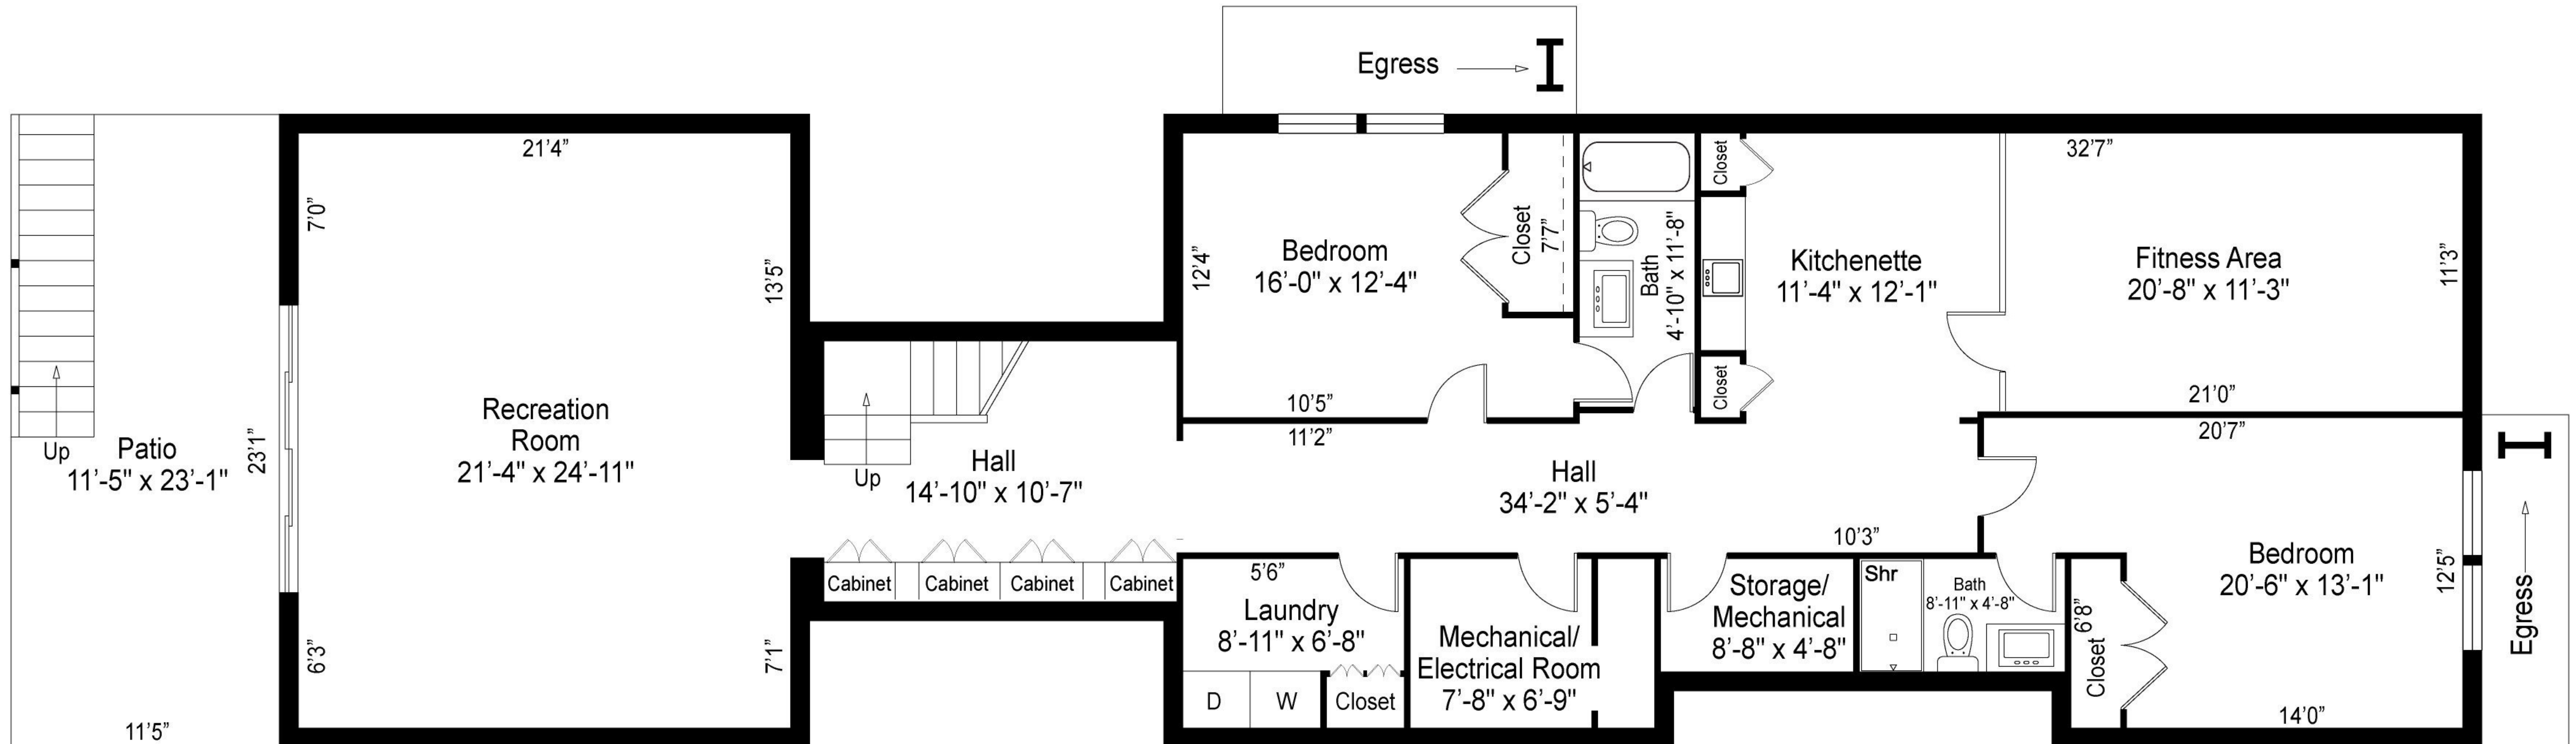

DETACHED POOL HOUSE PAVILION

SECOND FLOOR

FIRST FLOOR

LOWER LEVEL

SITE PLAN

1st Floor Interior 3,100
 2nd Floor Interior 2,145
 Lower Level Interior 1,945
 Detached Pavilion 860
 Total Square Feet 8,050

Floor plan, furniture, and fixture measurements and dimensions are approximate and are for illustrative purposes only. The representative gives no guarantee, warranty or representation as to the accuracy and completeness of the floor plan.

510 Abrahams Path, East Hampton, 11937

Floor plan, furniture, and fixture measurements and dimensions are approximate and are for illustrative purposes only. The representative gives no guarantee, warranty or representation as to the accuracy and completeness of the floor plan.

Lower Level Interior 1,945

Sunken Patio 250

510 Abrahams Path, East Hampton, 11937

FIRST FLOOR

1st Floor 2,285

Screen Porch 235

Garage 580

1st Floor Interior Total 3,100

Floor plan, furniture, and fixture measurements and dimensions are approximate and are for illustrative purposes only. The representative gives no guarantee, warranty or representation as to the accuracy and completeness of the floor plan.