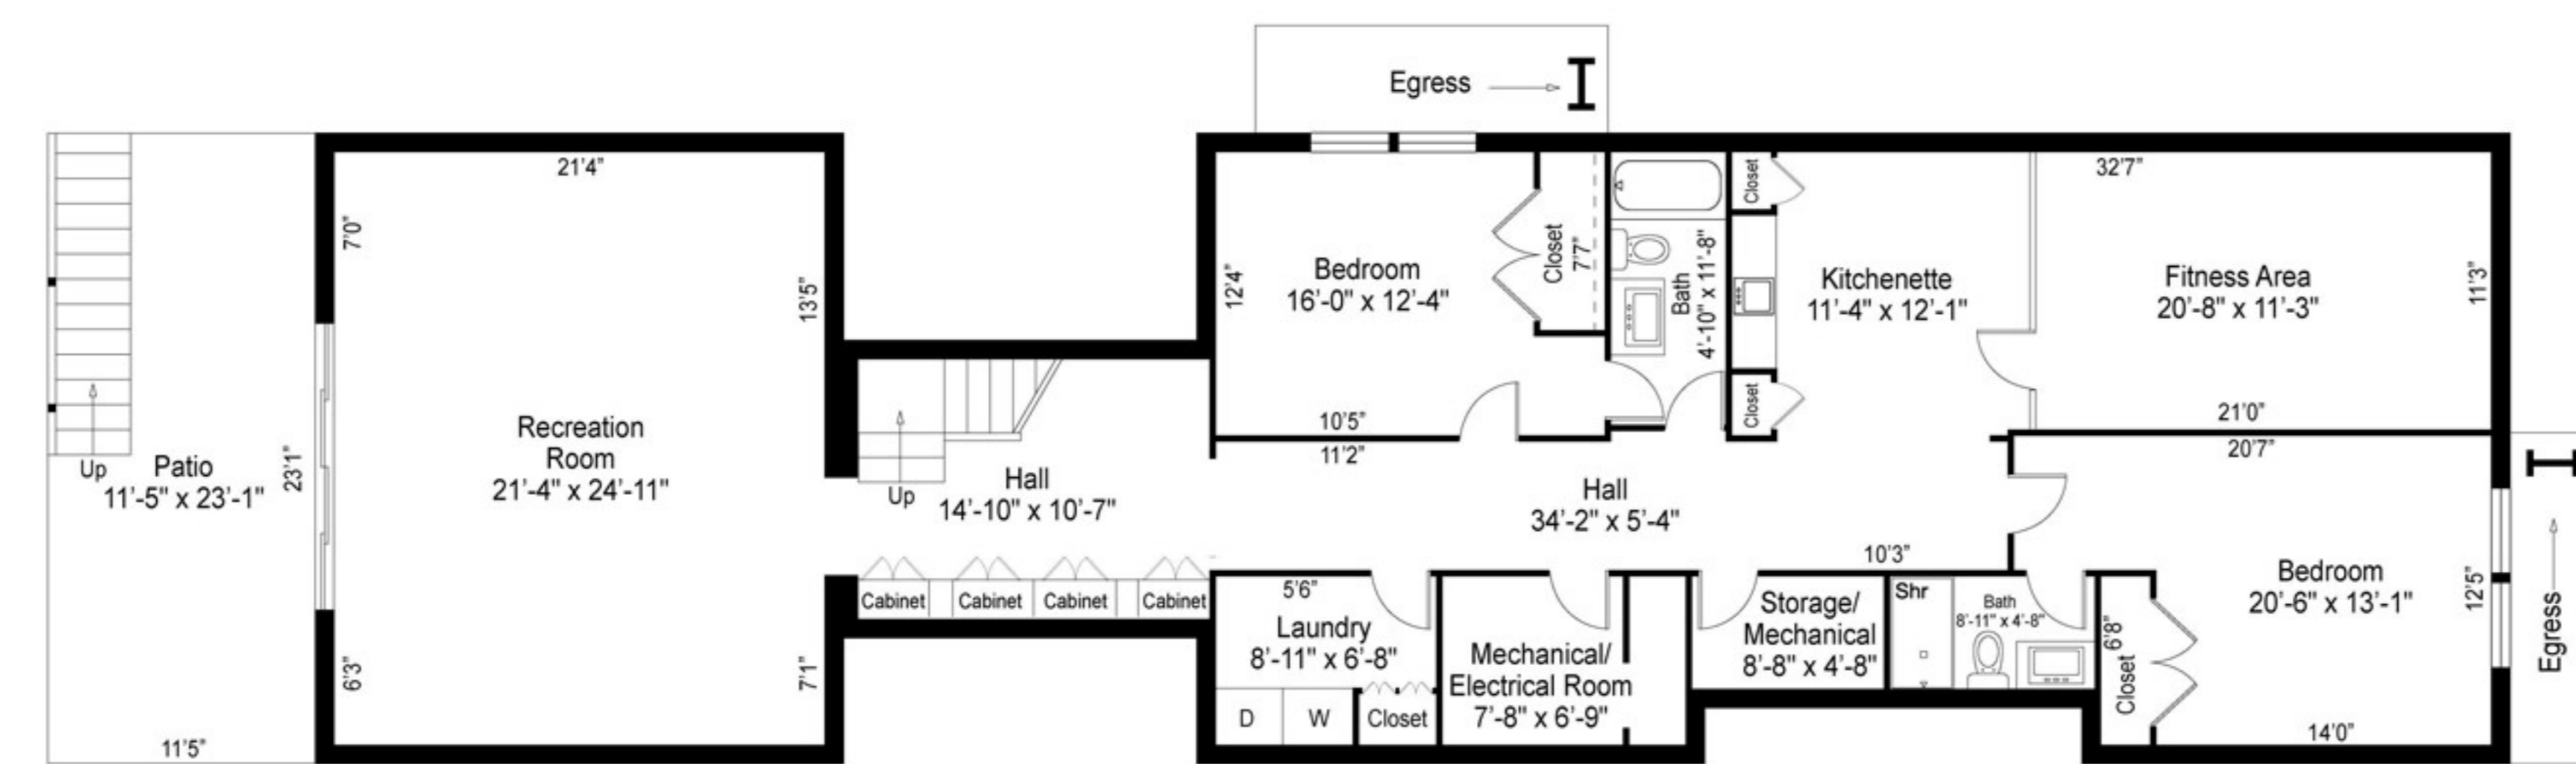

DETACHED POOL HOUSE PAVILION

SECOND FLOOR

FIRST FLOOR

LOWER LEVEL

SITE PLAN

1st Floor Interior 3,100
 2nd Floor Interior 2,145
 Lower Level Interior 1,945
 Detached Pavilion 860
 Total Square Feet 8,050

Floor plan, furniture, and fixture measurements and dimensions are approximate and are for illustrative purposes only. The representative gives no guarantee, warranty or representation as to the accuracy and completeness of the floor plan.

510 Abrahams Path, East Hampton, 11937

Floor plan, furniture, and fixture measurements and dimensions are approximate and are for illustrative purposes only. The representative gives no guarantee, warranty or representation as to the accuracy and completeness of the floor plan.

Lower Level Interior 1,945

Sunken Patio 250

510 Abrahams Path, East Hampton, 11937

FIRST FLOOR

1st Floor 2,285

Screen Porch 235

Garage 580

1st Floor Interior Total 3,100

Floor plan, furniture, and fixture measurements and dimensions are approximate and are for illustrative purposes only. The representative gives no guarantee, warranty or representation as to the accuracy and completeness of the floor plan.