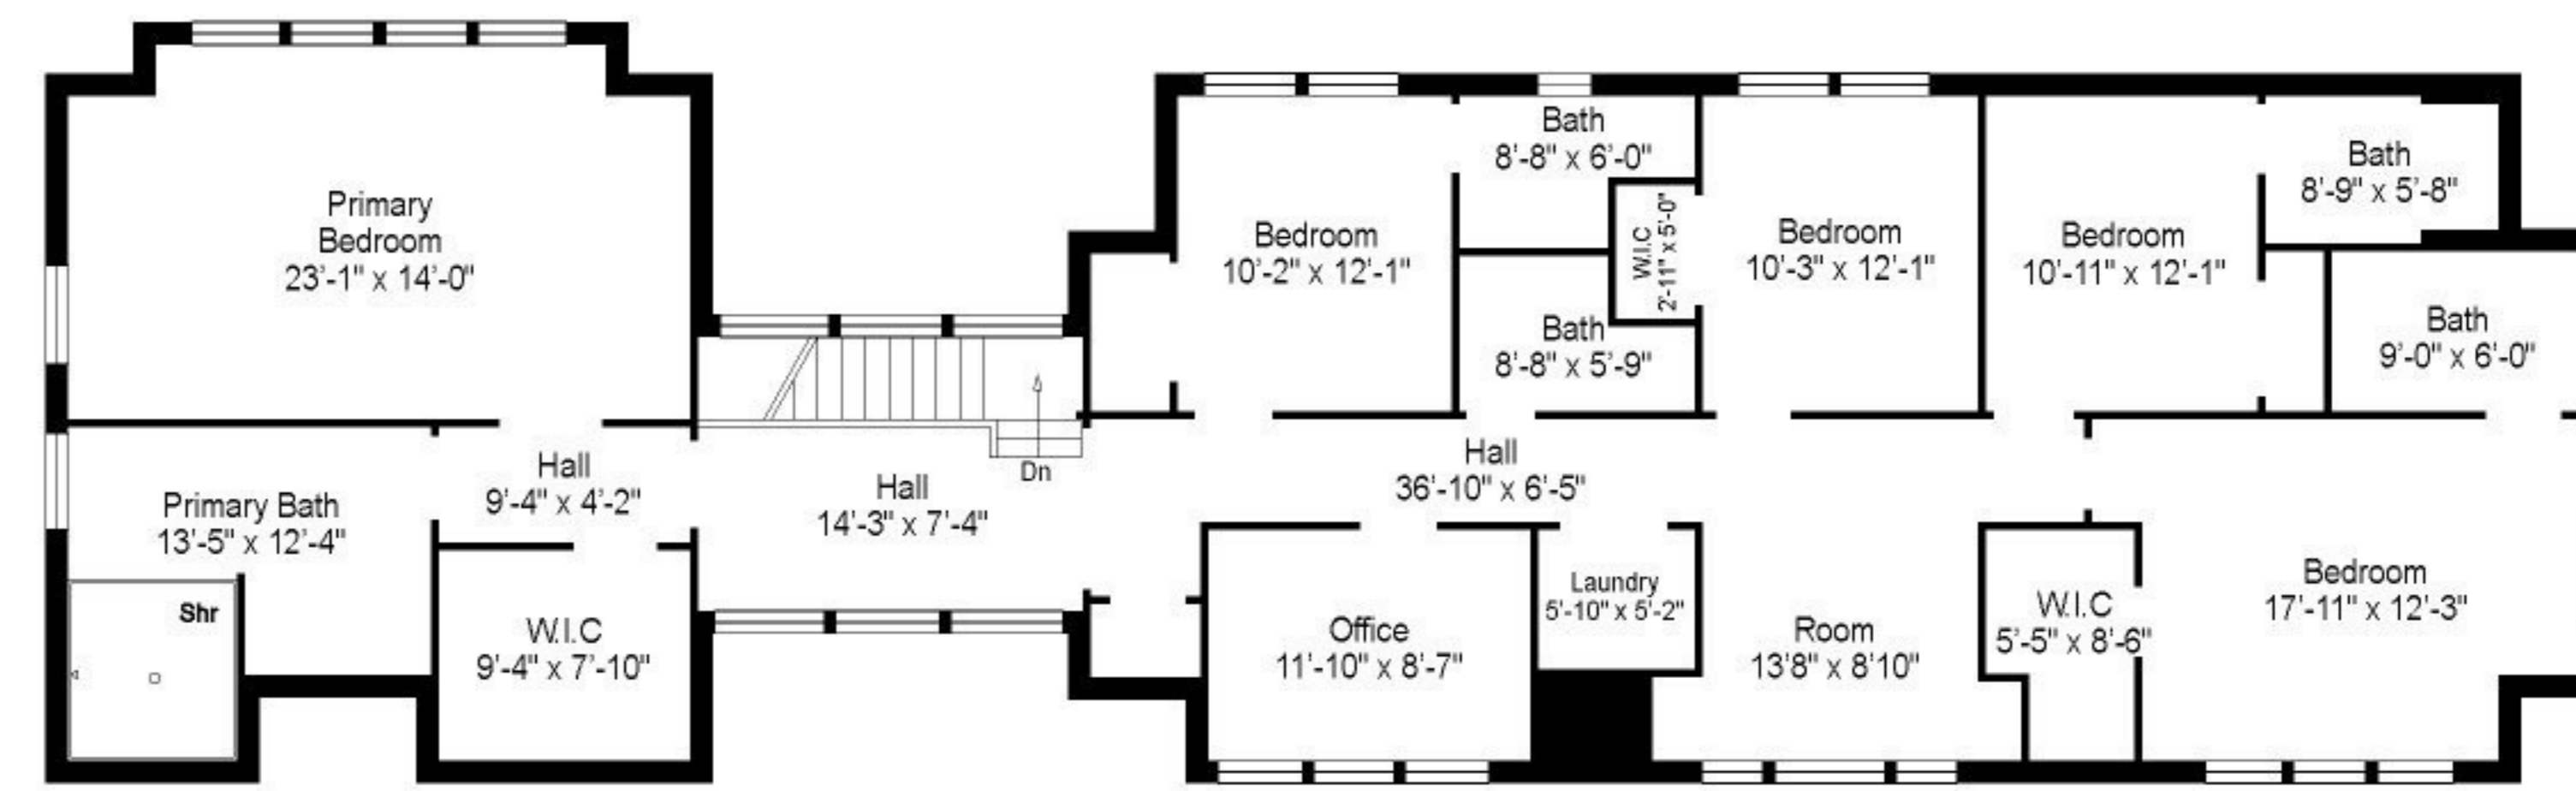

DETACHED POOL HOUSE PAVILION

SECOND FLOOR

FIRST FLOOR

LOWER LEVEL

SITE PLAN

1st Floor Interior 3,100
 2nd Floor Interior 2,145
 Lower Level Interior 1,945
 Detached Pavilion 860
 Total Square Feet 8,050

Floor plan, furniture, and fixture measurements and dimensions are approximate and are for illustrative purposes only. The representative gives no guarantee, warranty or representation as to the accuracy and completeness of the floor plan.

510 Abrahams Path, East Hampton, 11937

Floor plan, furniture, and fixture measurements and dimensions are approximate and are for illustrative purposes only. The representative gives no guarantee, warranty or representation as to the accuracy and completeness of the floor plan.

Lower Level Interior 1,945

Sunken Patio 250

510 Abrahams Path, East Hampton, 11937

FIRST FLOOR

1st Floor 2,285

Screen Porch 235

Garage 580

1st Floor Interior Total 3,100

Floor plan, furniture, and fixture measurements and dimensions are approximate and are for illustrative purposes only. The representative gives no guarantee, warranty or representation as to the accuracy and completeness of the floor plan.