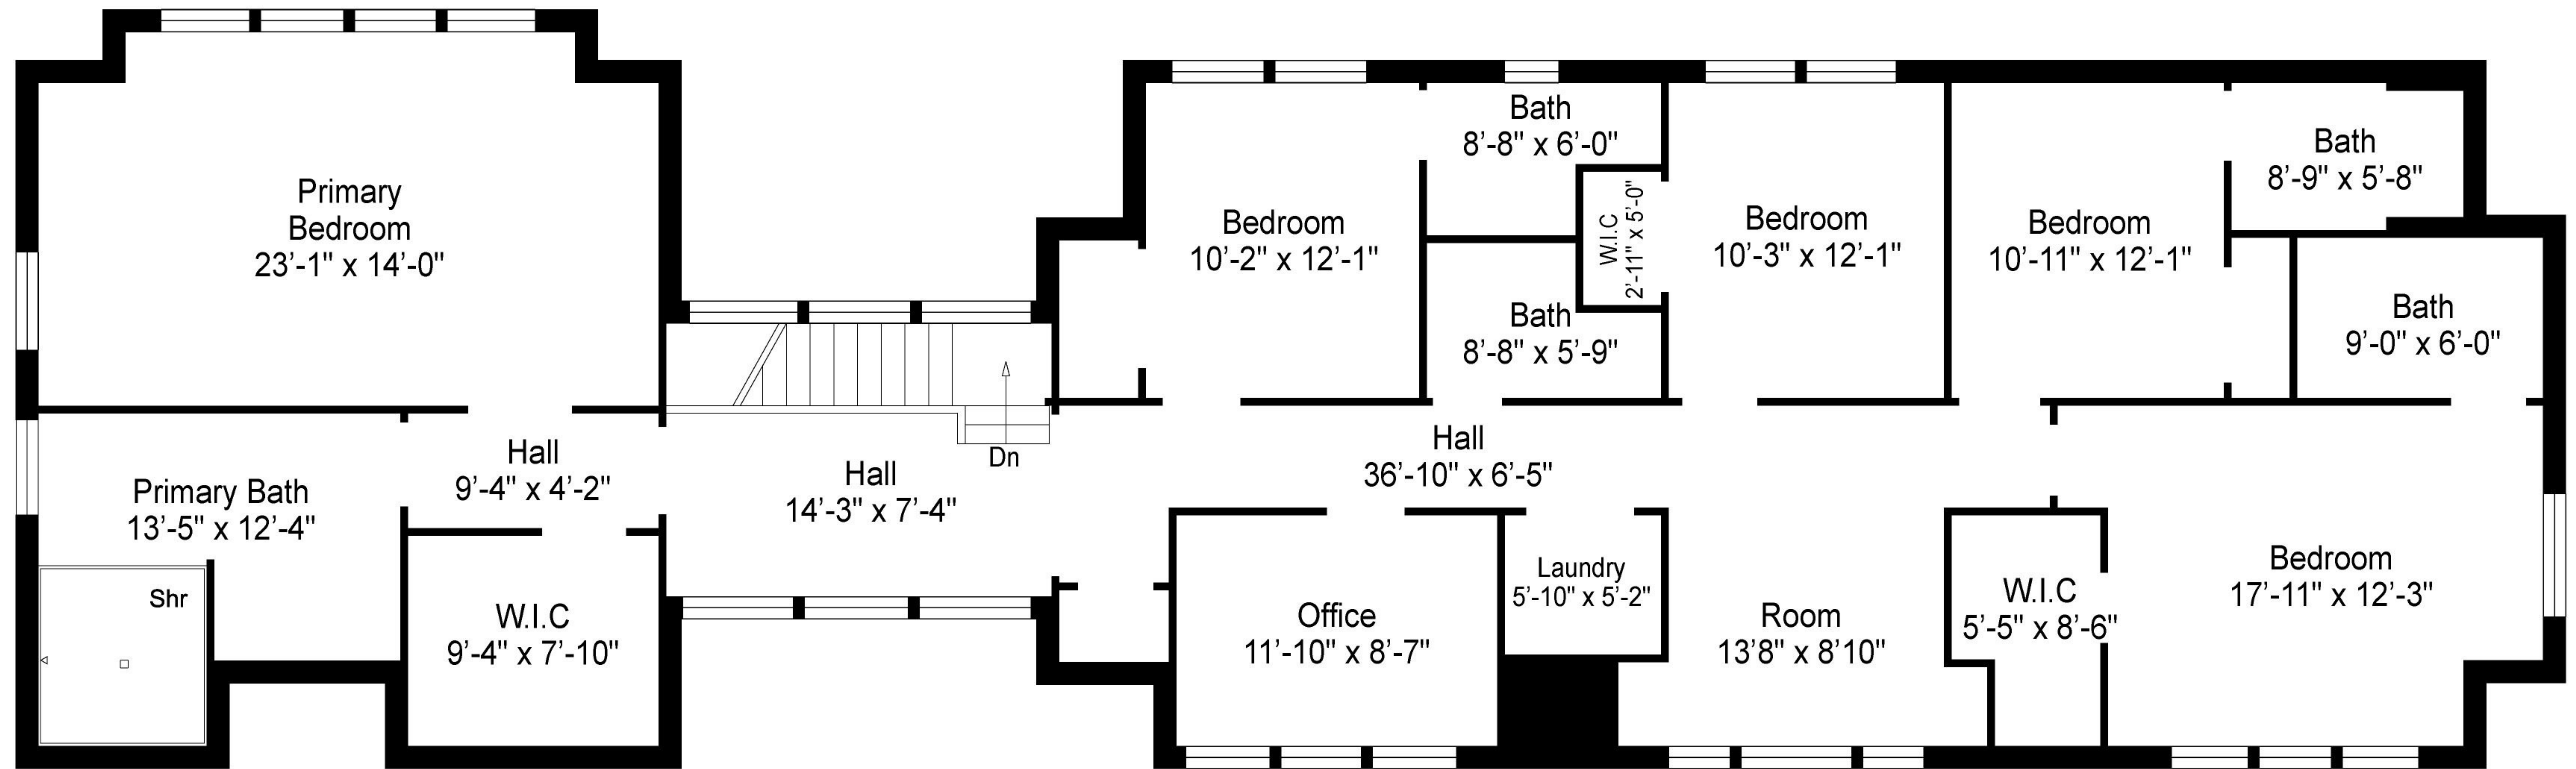

SECOND FLOOR

Floor plan, furniture, and fixture measurements and dimensions are approximate and are for illustrative purposes only. The representative gives no guarantee, warranty or representation as to the accuracy and completeness of the floor plan.

2nd Floor Interior 2,145

510 Abrahams Path, East Hampton, 11937