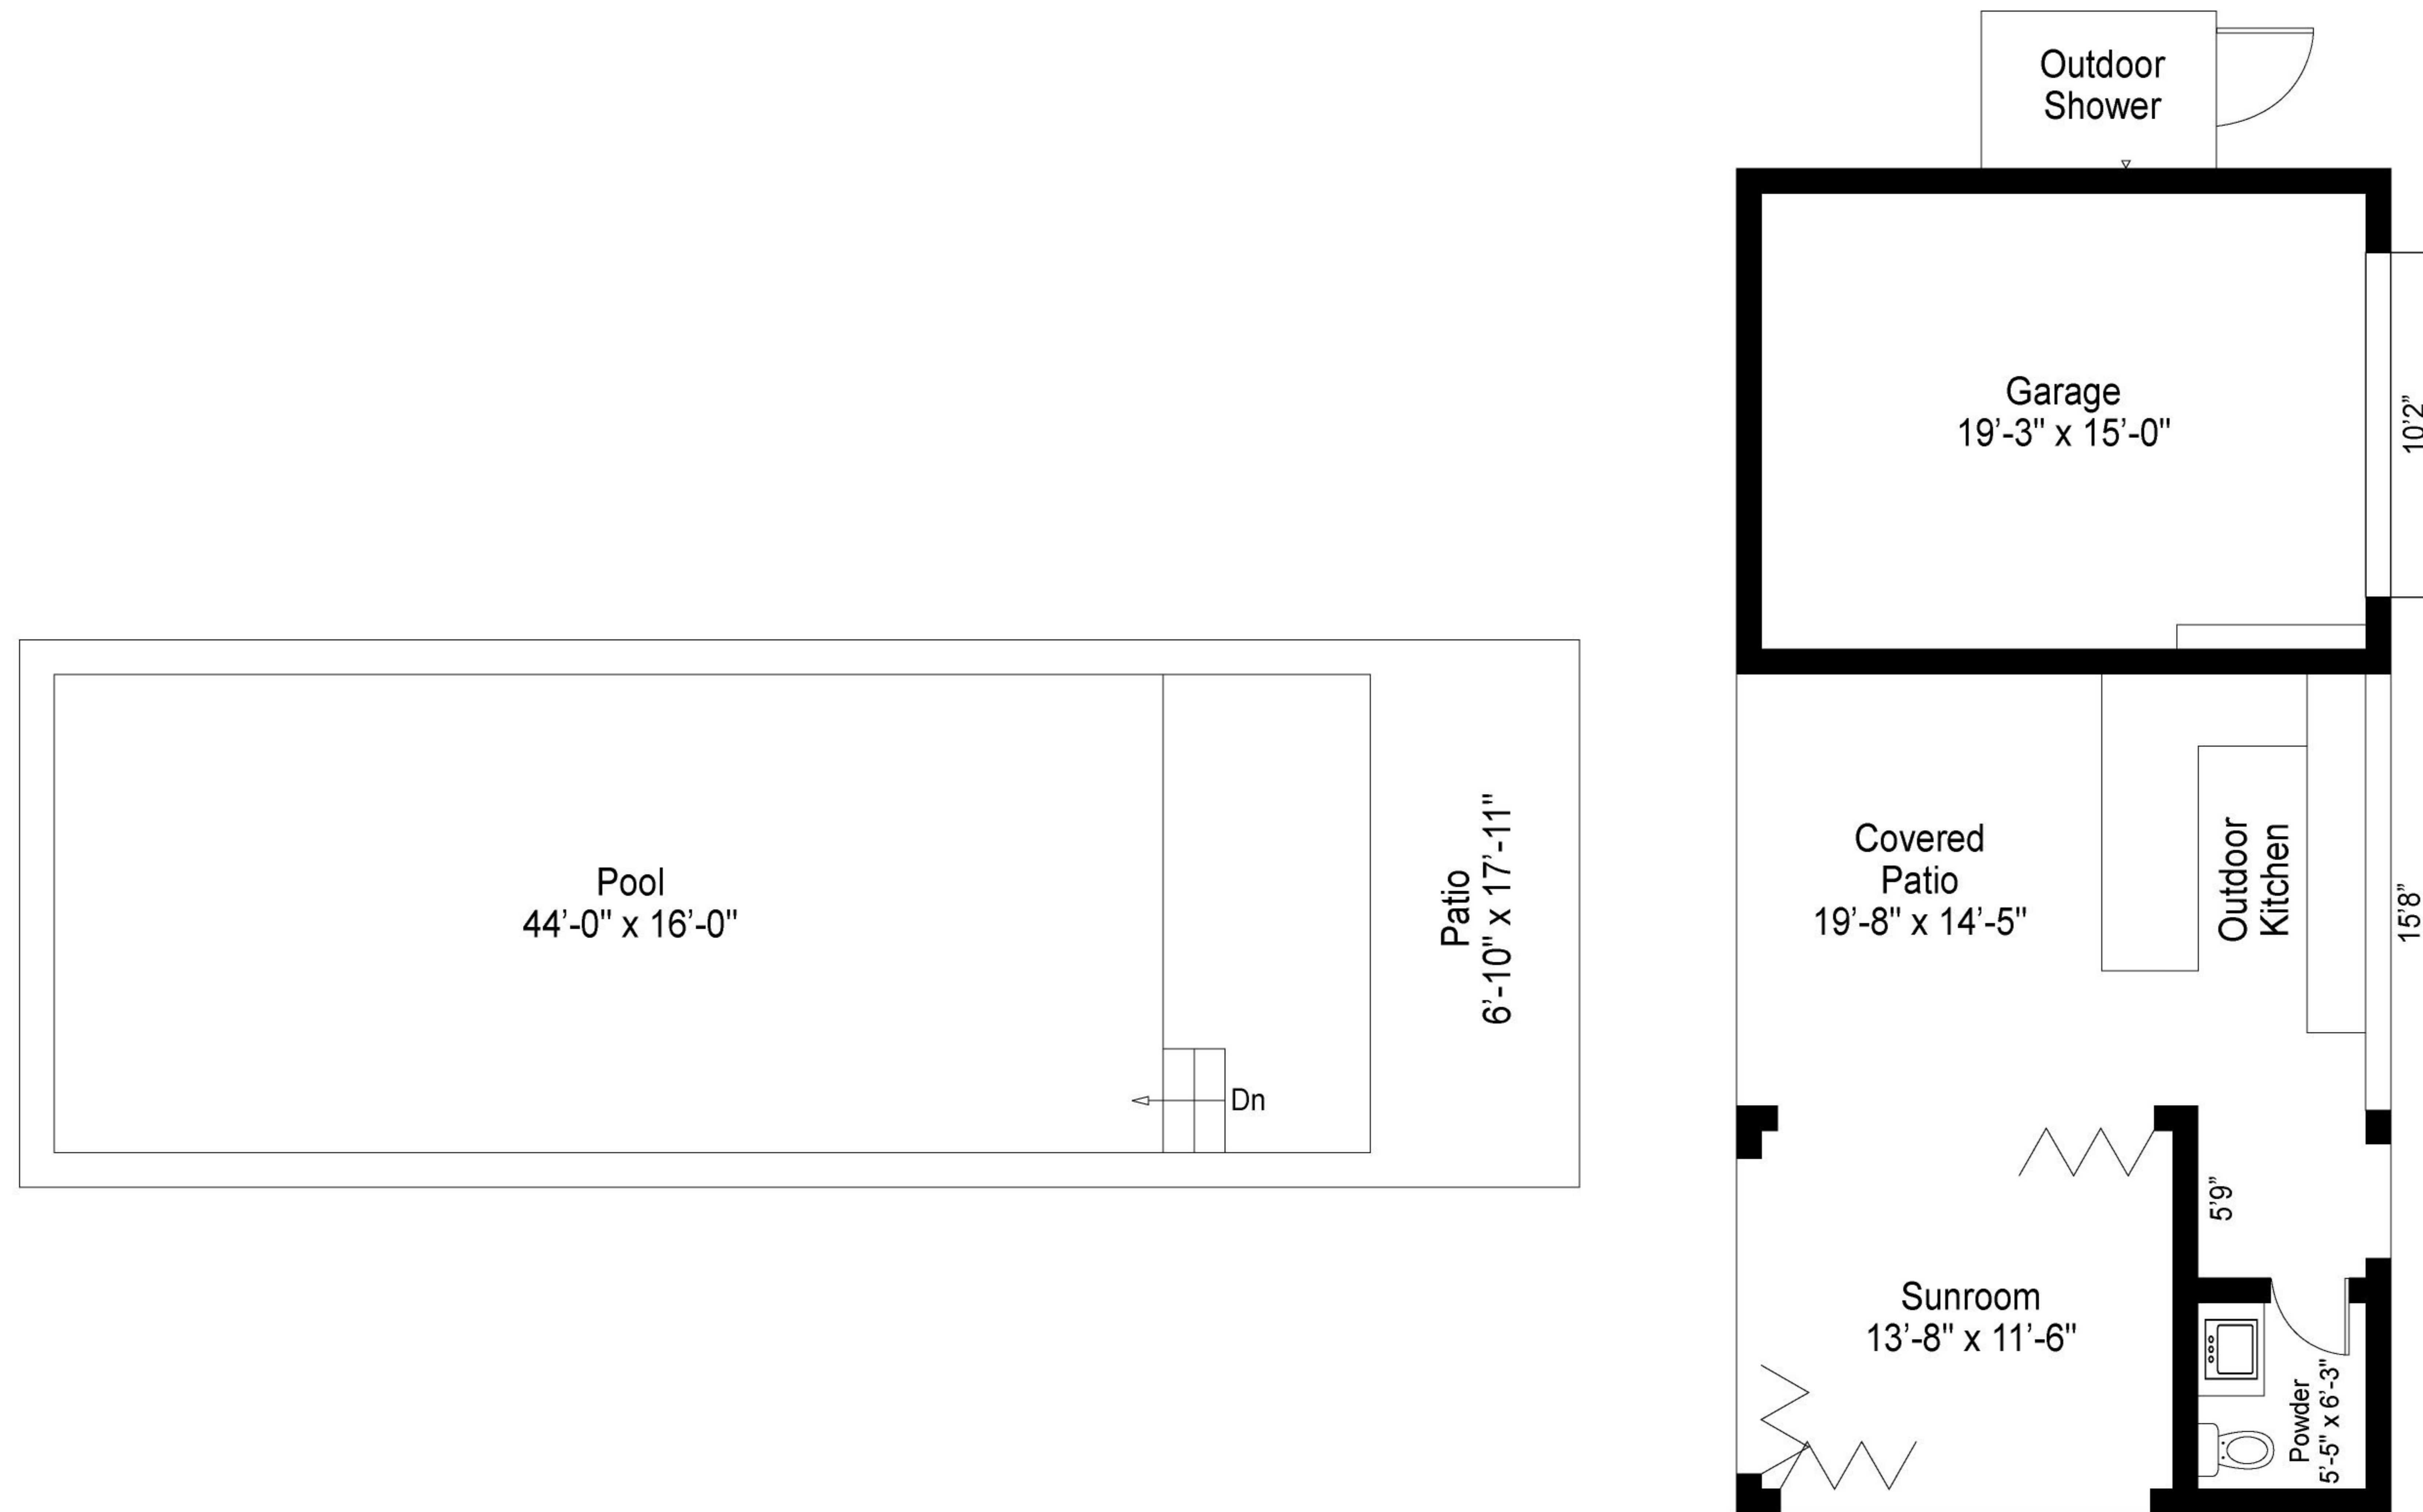

DETACHED POOL HOUSE PAVILION

SECOND FLOOR

FIRST FLOOR

LOWER LEVEL

SITE PLAN

1st Floor Interior 3,100
 2nd Floor Interior 2,145
 Lower Level Interior 1,945
 Detached Pavilion 860
 Total Square Feet 8,050

Floor plan, furniture, and fixture measurements and dimensions are approximate and are for illustrative purposes only. The representative gives no guarantee, warranty or representation as to the accuracy and completeness of the floor plan.

Floor plan, furniture, and fixture measurements and dimensions are approximate and are for illustrative purposes only. The representative gives no guarantee, warranty or representation as to the accuracy and completeness of the floor plan.

510 Abrahams Path, East Hampton, 11937

SECOND FLOOR

Floor plan, furniture, and fixture measurements and dimensions are approximate and are for illustrative purposes only. The representative gives no guarantee, warranty or representation as to the accuracy and completeness of the floor plan.

2nd Floor Interior 2,145

510 Abrahams Path, East Hampton, 11937

DETACHED POOL HOUSE PAVILION

Garage 300
Outdoor Kitchen 360
Cabana 200
Detached Pavilion Total 860

Floor plan, furniture, and fixture measurements and dimensions are approximate and are for illustrative purposes only. The representative gives no guarantee, warranty or representation as to the accuracy and completeness of the floor plan.