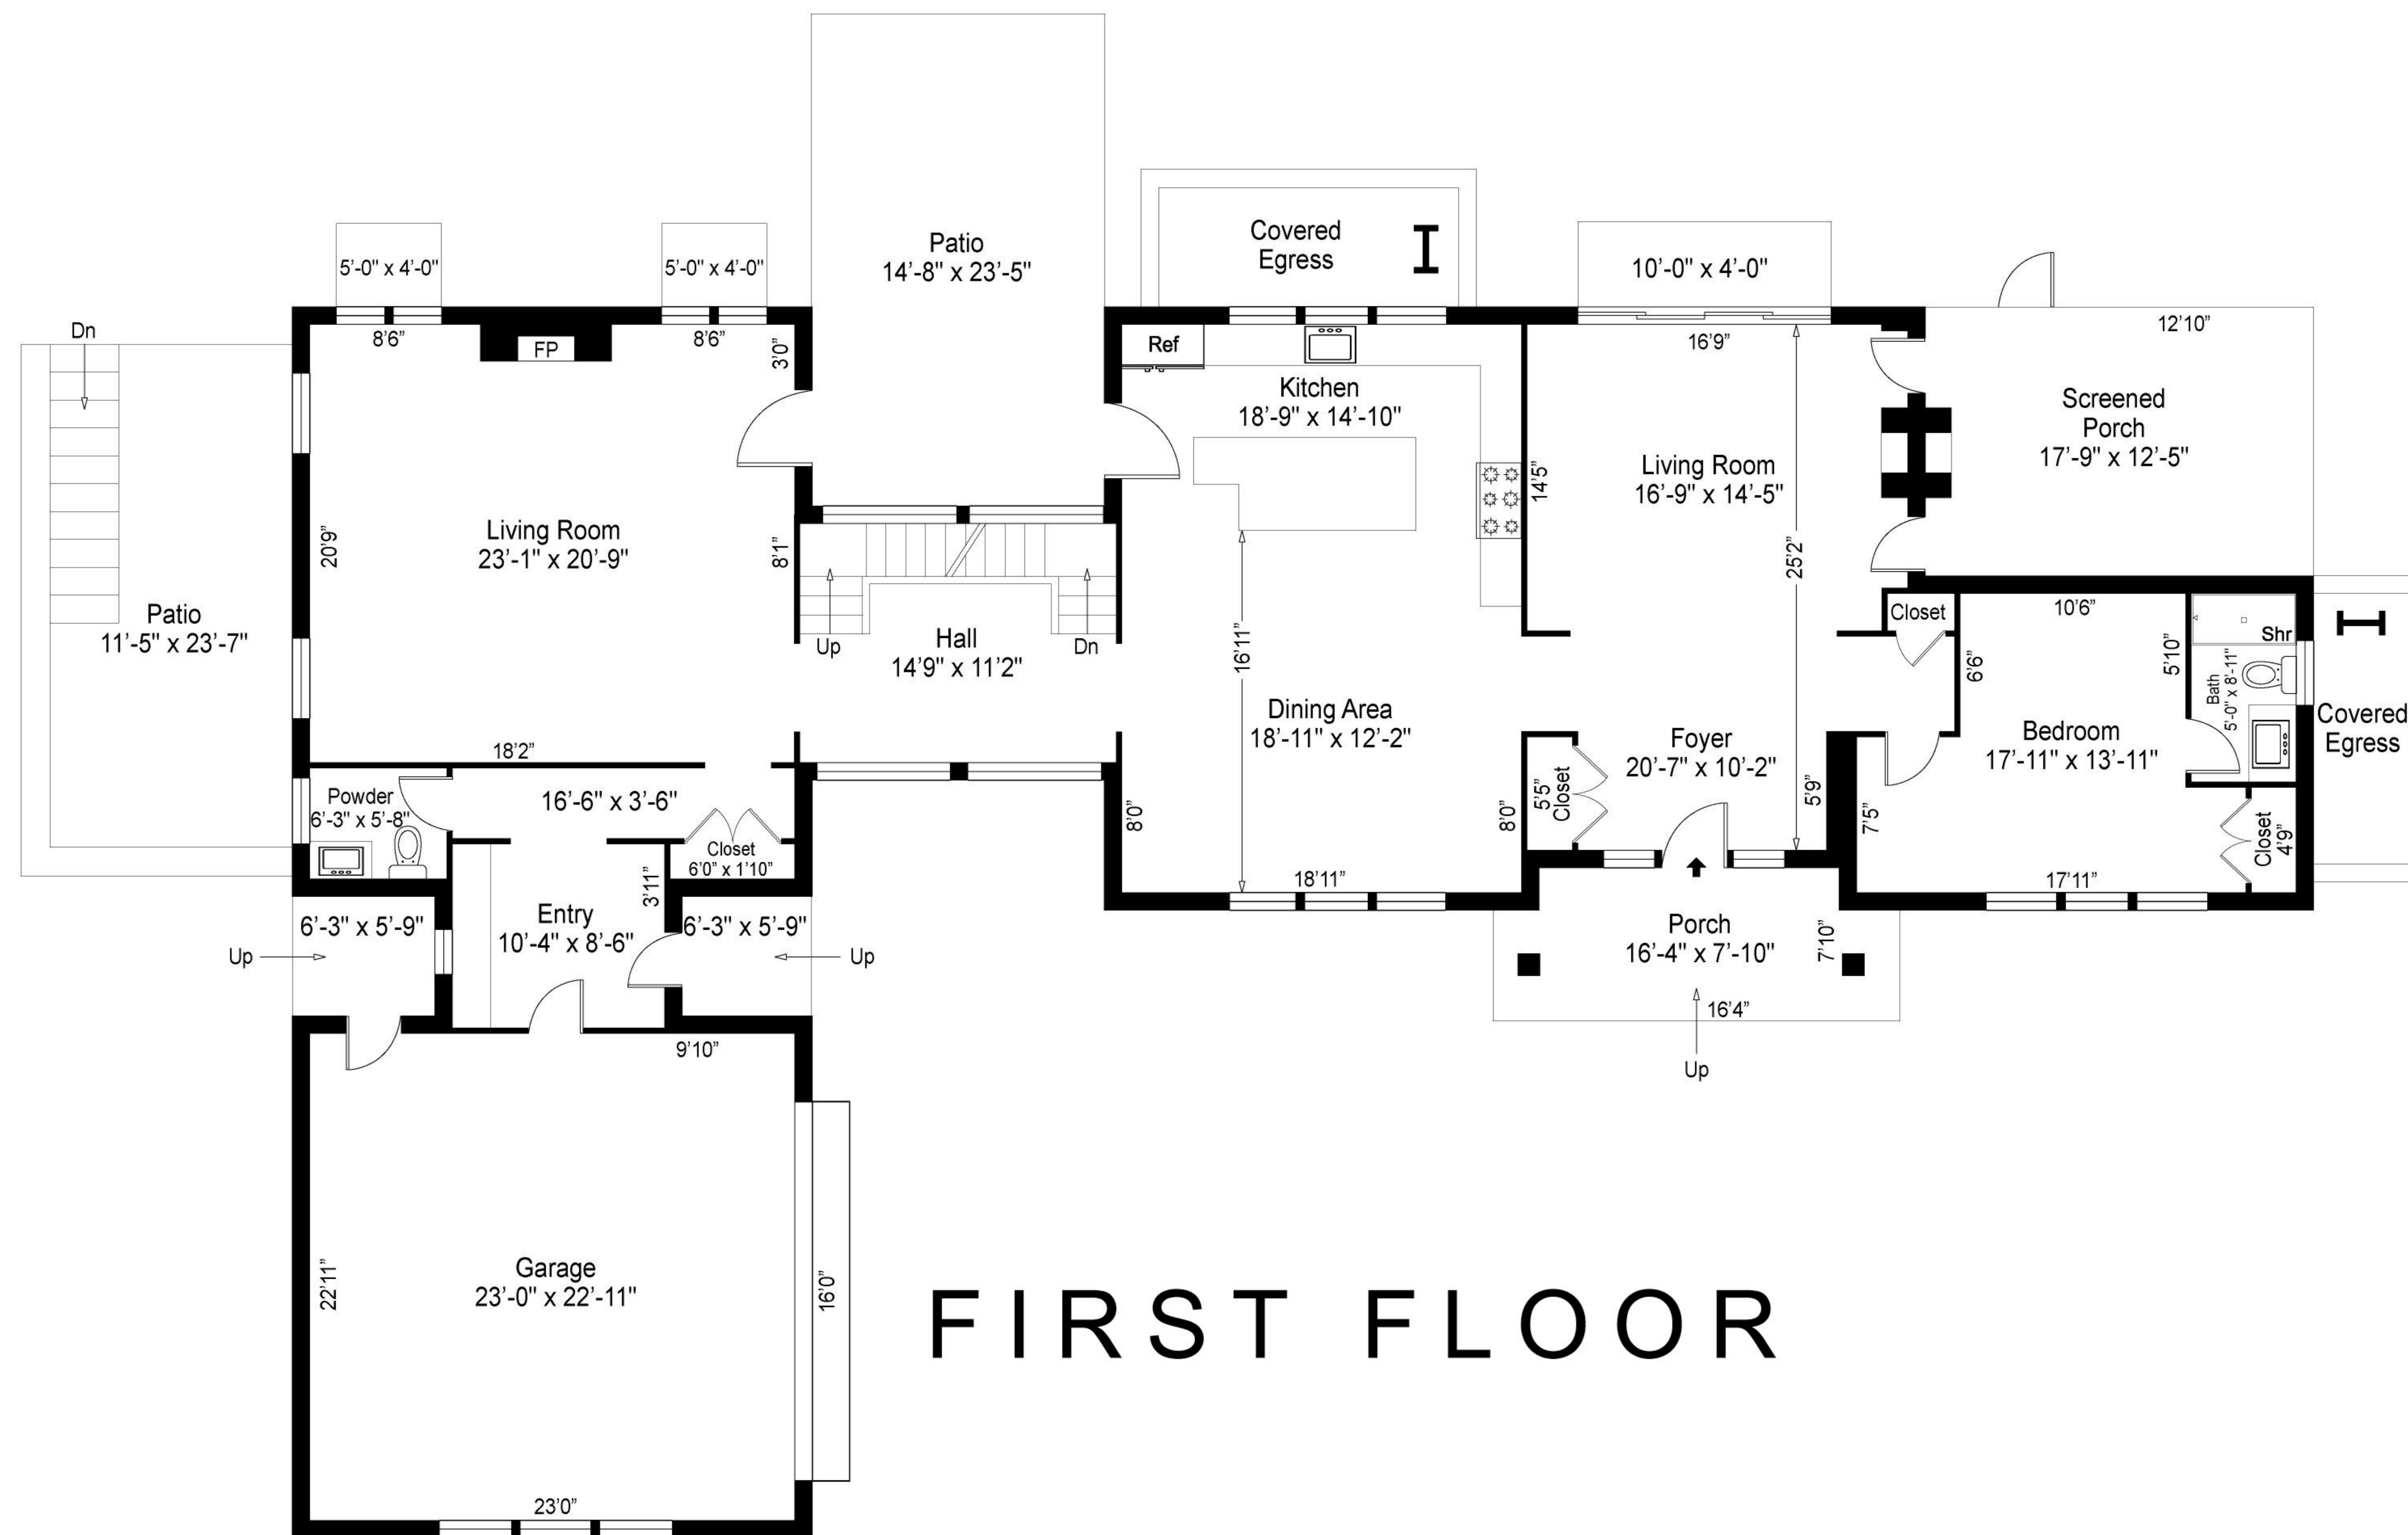

DETACHED POOL HOUSE PAVILION

SECOND FLOOR

FIRST FLOOR

LOWER LEVEL

SITE PLAN

1st Floor Interior 3,100
 2nd Floor Interior 2,145
 Lower Level Interior 1,945
 Detached Pavilion 860
 Total Square Feet 8,050

Floor plan, furniture, and fixture measurements and dimensions are approximate and are for illustrative purposes only. The representative gives no guarantee, warranty or representation as to the accuracy and completeness of the floor plan.

510 Abrahams Path, East Hampton, 11937

Floor plan, furniture, and fixture measurements and dimensions are approximate and are for illustrative purposes only. The representative gives no guarantee, warranty or representation as to the accuracy and completeness of the floor plan.

Lower Level Interior 1,945

Sunken Patio 250

510 Abrahams Path, East Hampton, 11937

FIRST FLOOR

1st Floor 2,285

Screen Porch 235

Garage 580

1st Floor Interior Total 3,100

Floor plan, furniture, and fixture measurements and dimensions are approximate and are for illustrative purposes only. The representative gives no guarantee, warranty or representation as to the accuracy and completeness of the floor plan.