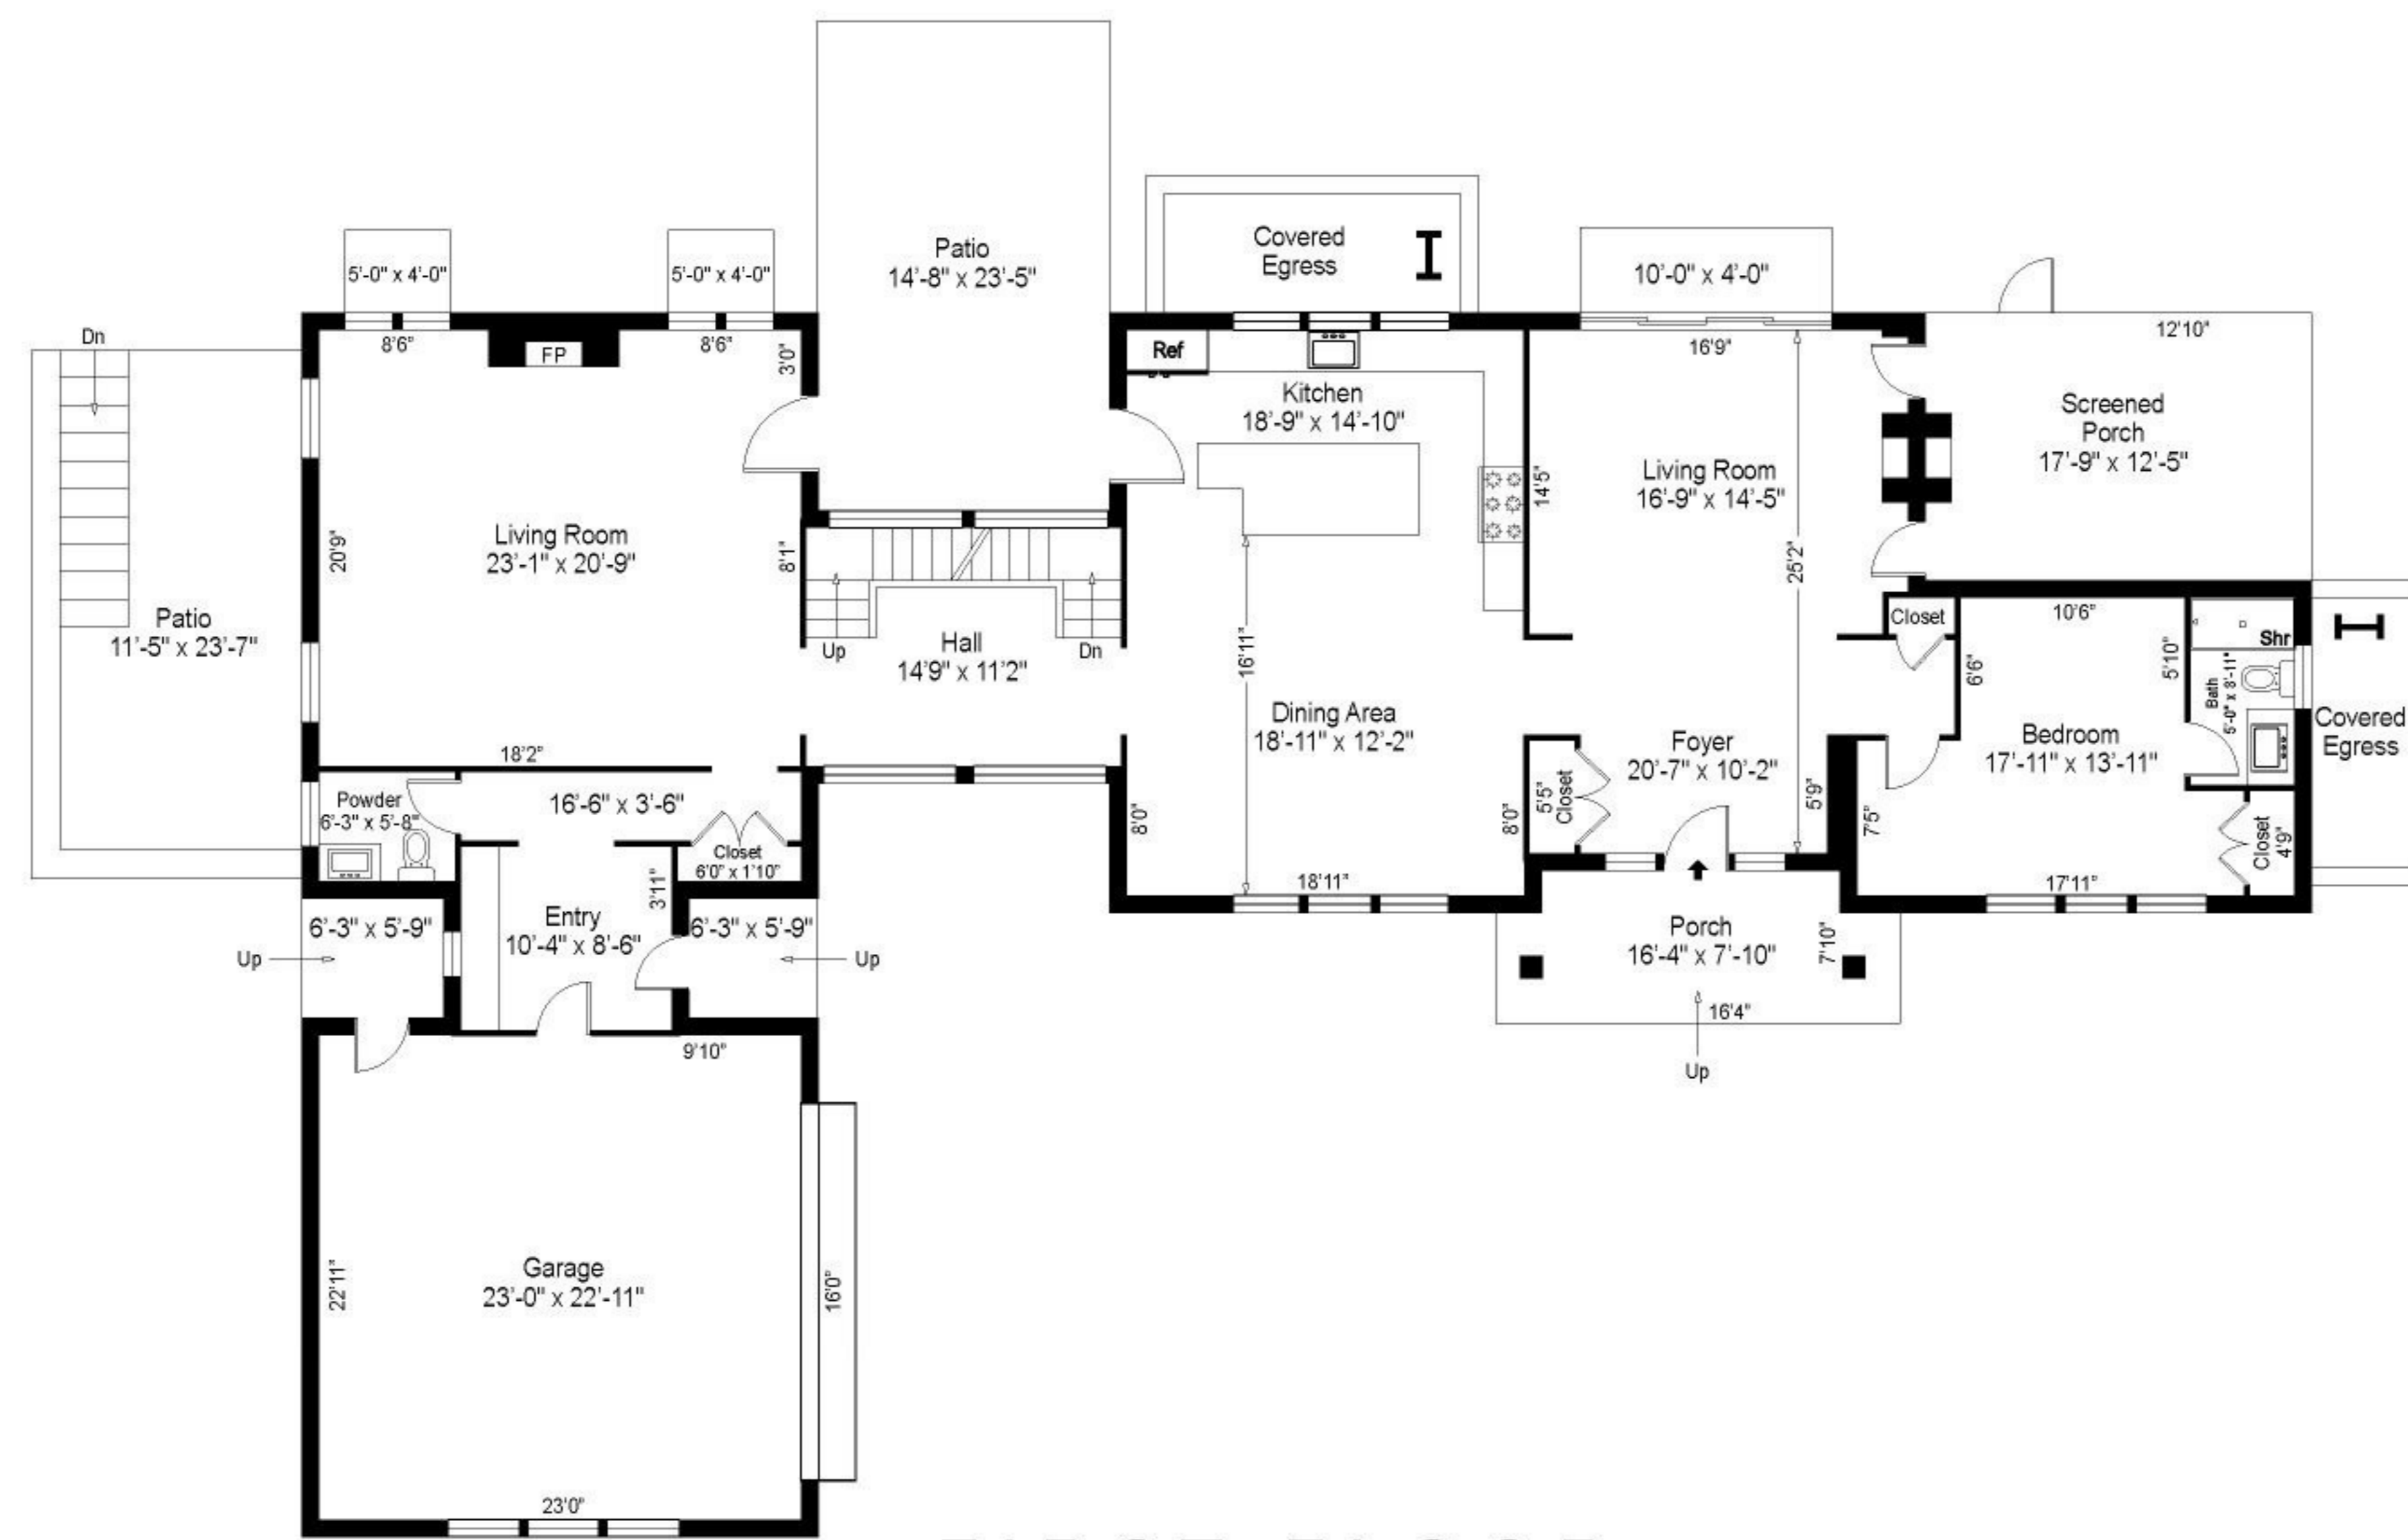

DETACHED POOL HOUSE PAVILION

SECOND FLOOR

FIRST FLOOR

LOWER LEVEL

SITE PLAN

1st Floor Interior 3,100
 2nd Floor Interior 2,145
 Lower Level Interior 1,945
 Detached Pavilion 860
 Total Square Feet 8,050

Floor plan, furniture, and fixture measurements and dimensions are approximate and are for illustrative purposes only. The representative gives no guarantee, warranty or representation as to the accuracy and completeness of the floor plan.

510 Abrahams Path, East Hampton, 11937

Floor plan, furniture, and fixture measurements and dimensions are approximate and are for illustrative purposes only. The representative gives no guarantee, warranty or representation as to the accuracy and completeness of the floor plan.

Lower Level Interior 1,945

Sunken Patio 250

510 Abrahams Path, East Hampton, 11937

FIRST FLOOR

1st Floor 2,285

Screen Porch 235

Garage 580

1st Floor Interior Total 3,100

Floor plan, furniture, and fixture measurements and dimensions are approximate and are for illustrative purposes only. The representative gives no guarantee, warranty or representation as to the accuracy and completeness of the floor plan.