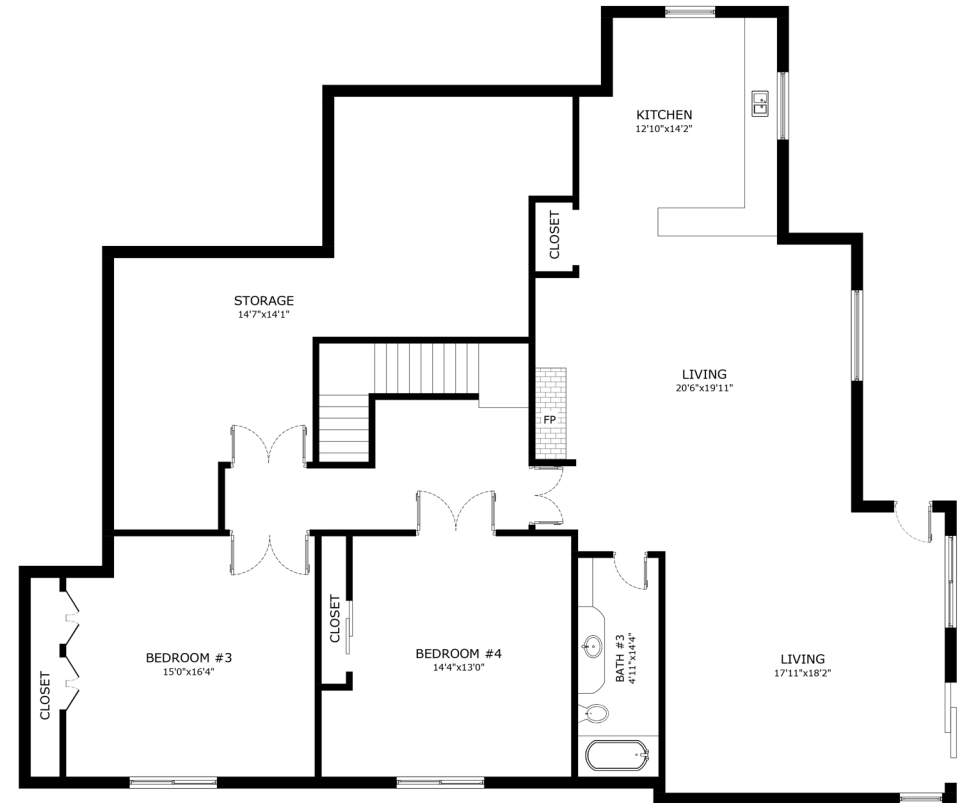

ADDRESS: 11017 N Meade Ct, Westminster, CO, 80031, United States.

FIRST FLOOR

SECOND FLOOR

'This floor plan is for illustration purposes only and is not intended to provide precise layout or measurements of the home. Potential buyers should investigate these issues to their own satisfaction.'