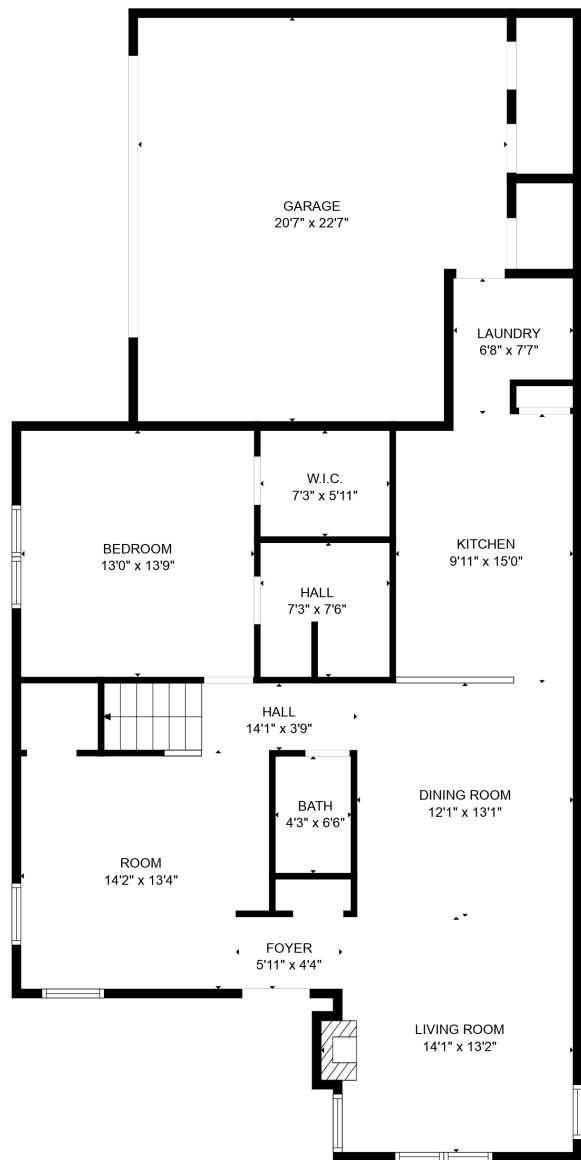

Total scanned area: 2286 sq. ft

MEASUREMENTS ARE CALCULATED BY CUBICASA TECHNOLOGY. DEEMED HIGHLY RELIABLE BUT NOT GUARANTEED.

Total scanned area: 2286 sq. ft

MEASUREMENTS ARE CALCULATED BY CUBICASA TECHNOLOGY. DEEMED HIGHLY RELIABLE BUT NOT GUARANTEED.

Total scanned area: 2286 sq. ft

MEASUREMENTS ARE CALCULATED BY CUBICASA TECHNOLOGY. DEEMED HIGHLY RELIABLE BUT NOT GUARANTEED.