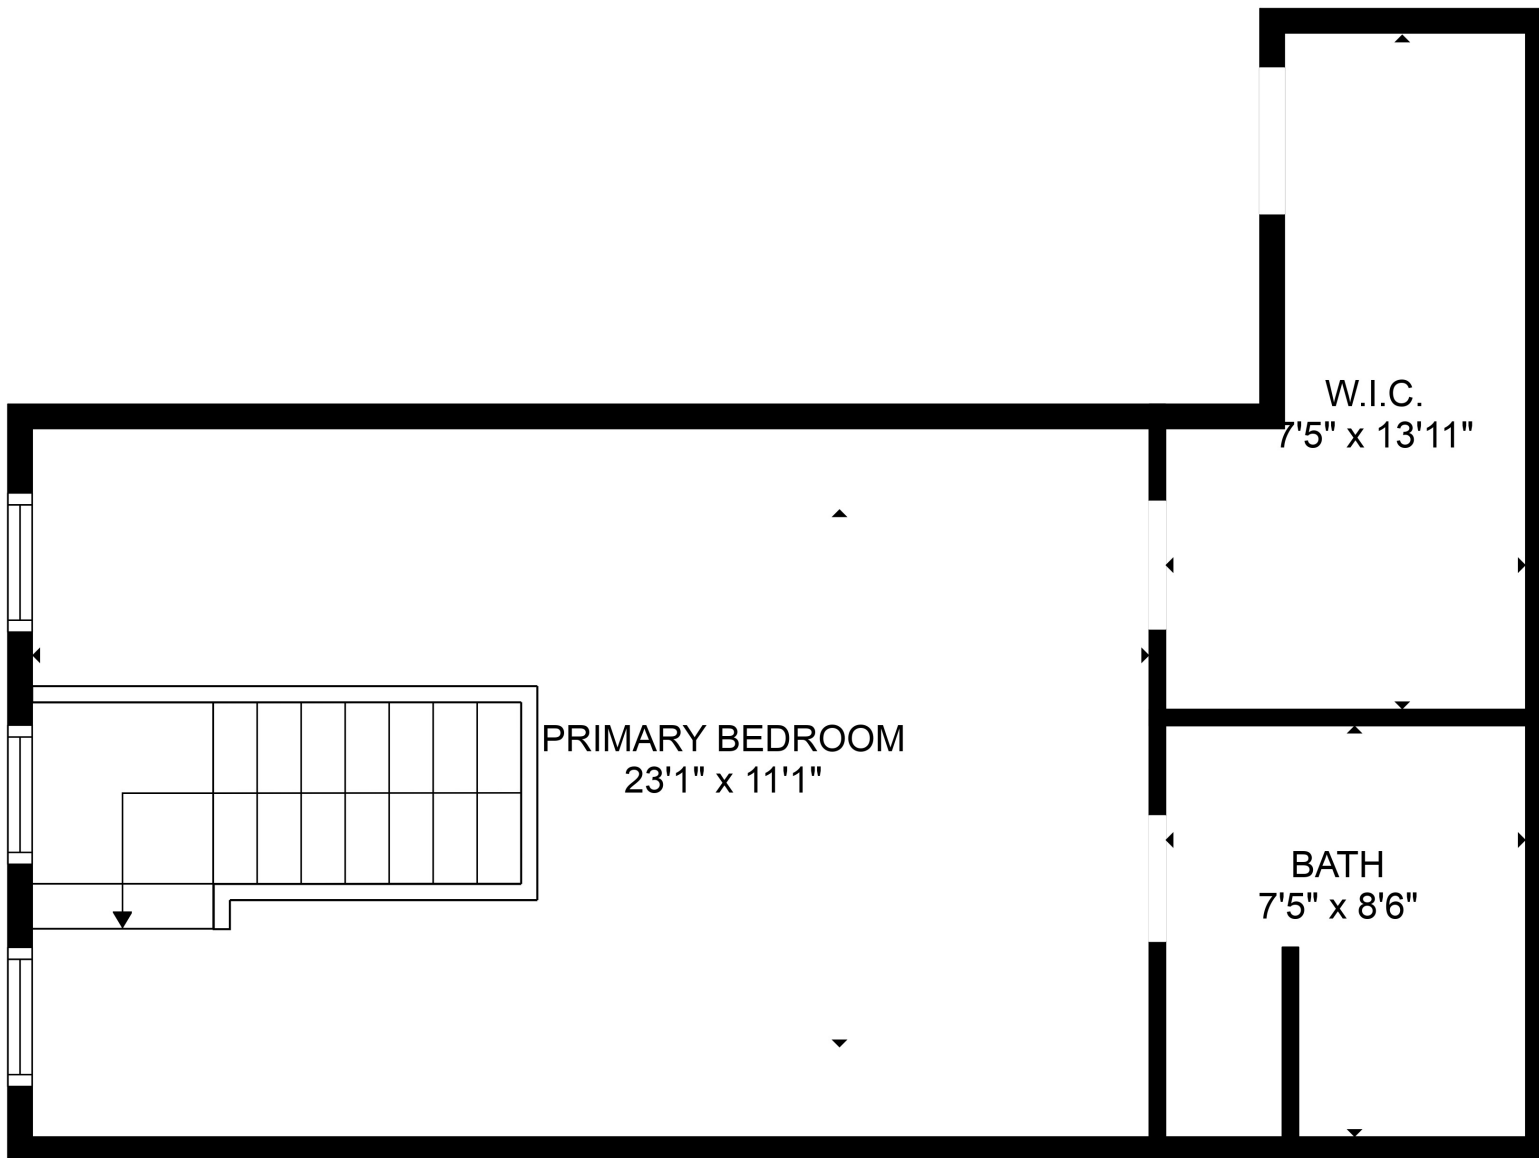

Total scanned area: 2286 sq. ft

MEASUREMENTS ARE CALCULATED BY CUBICASA TECHNOLOGY. DEEMED HIGHLY RELIABLE BUT NOT GUARANTEED.

Total scanned area: 2286 sq. ft

MEASUREMENTS ARE CALCULATED BY CUBICASA TECHNOLOGY. DEEMED HIGHLY RELIABLE BUT NOT GUARANTEED.

Total scanned area: 2286 sq. ft

MEASUREMENTS ARE CALCULATED BY CUBICASA TECHNOLOGY. DEEMED HIGHLY RELIABLE BUT NOT GUARANTEED.