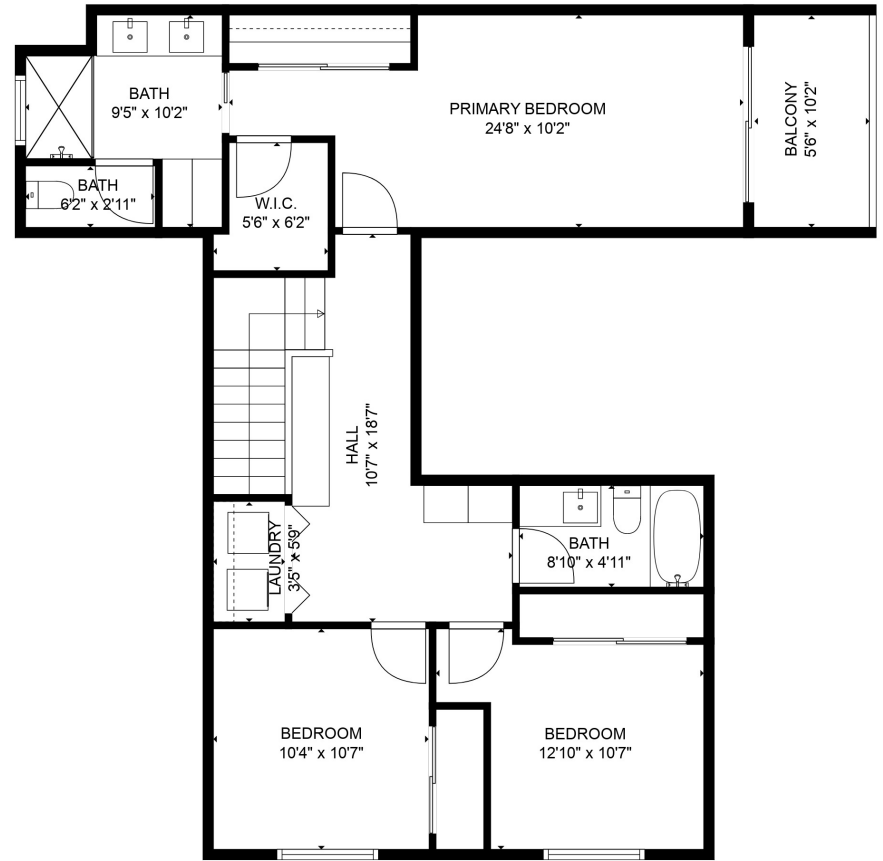

FLOOR 1

FLOOR 2

GROSS INTERNAL AREA  
 FLOOR 1: 525 sq. ft, FLOOR 2: 875 sq. ft  
 EXCLUDED AREAS: GARAGE: 413 sq. ft, PORCH: 137 sq. ft, BALCONY: 57 sq. ft  
 TOTAL: 1400 sq. ft  
 SIZES AND DIMENSIONS ARE APPROXIMATE, ACTUAL MAY VARY.

GROSS INTERNAL AREA  
FLOOR 1: 525 sq. ft, FLOOR 2: 875 sq. ft  
EXCLUDED AREAS: GARAGE: 413 sq. ft, PORCH: 137 sq. ft, BALCONY: 57 sq. ft  
TOTAL: 1400 sq. ft  
SIZES AND DIMENSIONS ARE APPROXIMATE, ACTUAL MAY VARY.