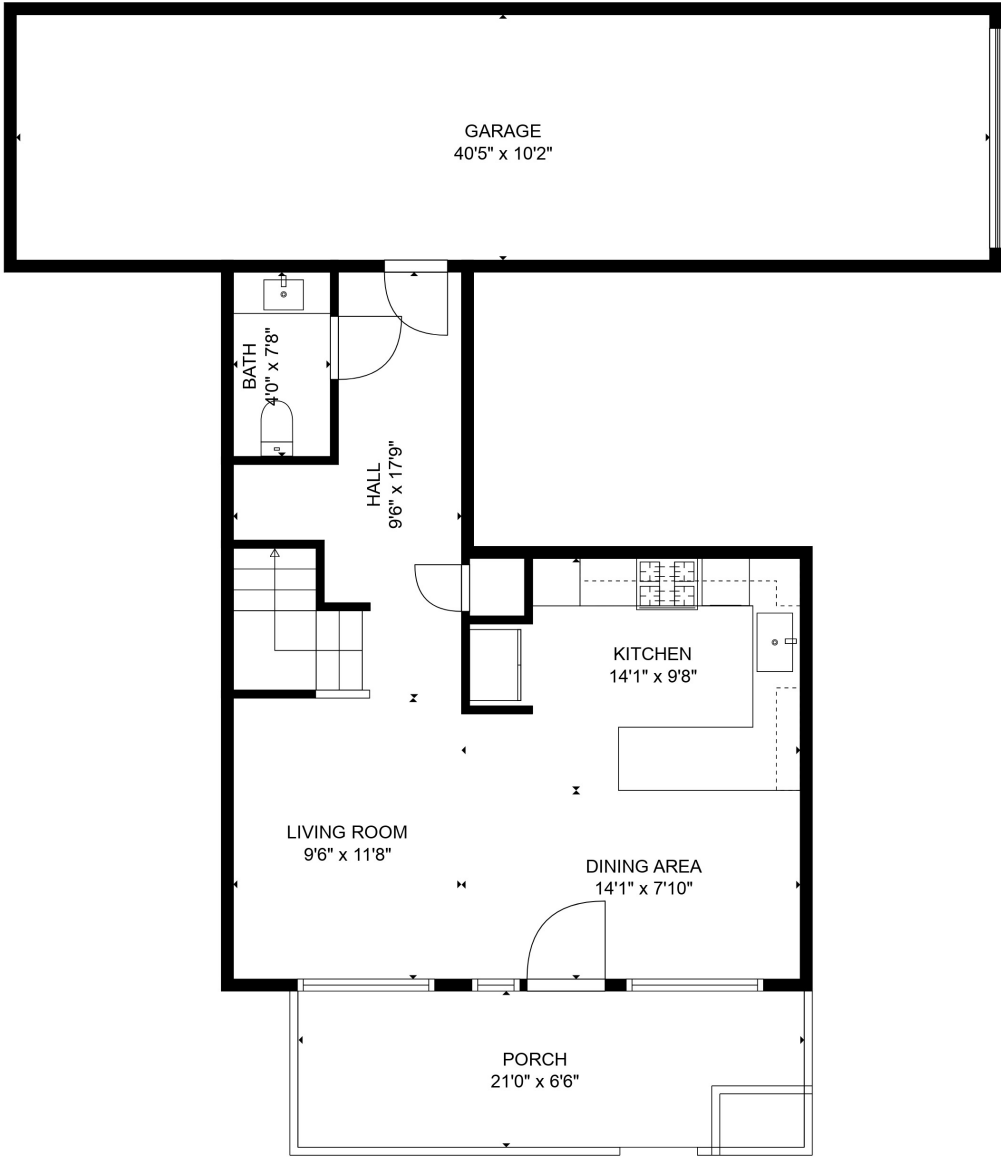

FLOOR 1

FLOOR 2

GROSS INTERNAL AREA  
 FLOOR 1: 525 sq. ft, FLOOR 2: 875 sq. ft  
 EXCLUDED AREAS: GARAGE: 413 sq. ft, PORCH: 137 sq. ft, BALCONY: 57 sq. ft  
 TOTAL: 1400 sq. ft  
 SIZES AND DIMENSIONS ARE APPROXIMATE, ACTUAL MAY VARY.

GROSS INTERNAL AREA  
FLOOR 1: 525 sq. ft, FLOOR 2: 875 sq. ft  
EXCLUDED AREAS: GARAGE: 413 sq. ft, PORCH: 137 sq. ft, BALCONY: 57 sq. ft  
TOTAL: 1400 sq. ft  
SIZES AND DIMENSIONS ARE APPROXIMATE, ACTUAL MAY VARY.