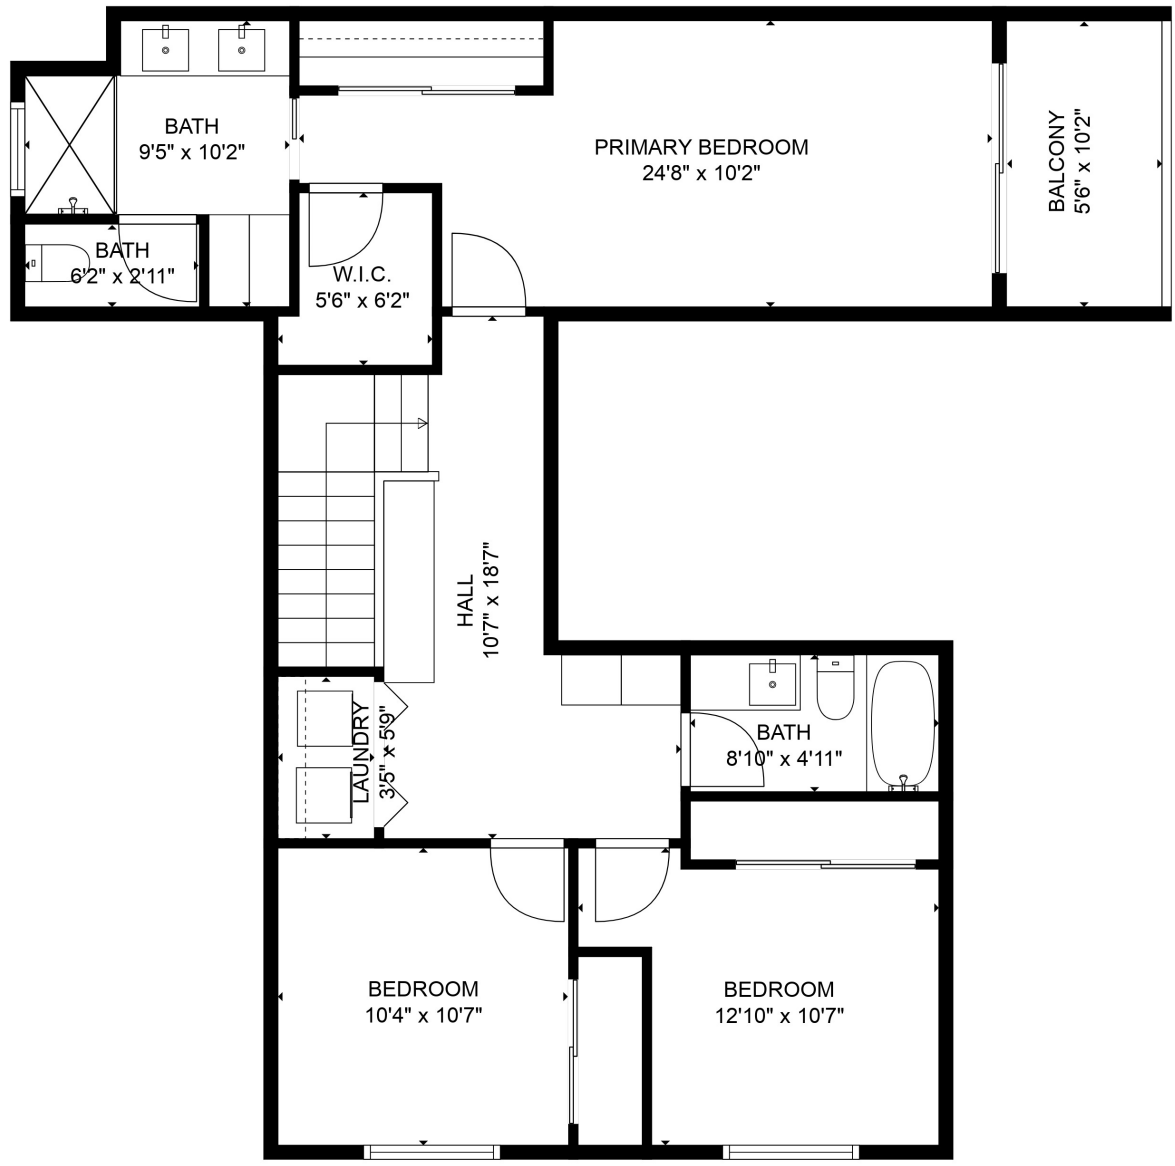

FLOOR 1

FLOOR 2

GROSS INTERNAL AREA  
 FLOOR 1: 525 sq. ft, FLOOR 2: 875 sq. ft  
 EXCLUDED AREAS: GARAGE: 413 sq. ft, PORCH: 137 sq. ft, BALCONY: 57 sq. ft  
 TOTAL: 1400 sq. ft  
 SIZES AND DIMENSIONS ARE APPROXIMATE, ACTUAL MAY VARY.

GROSS INTERNAL AREA  
FLOOR 1: 525 sq. ft, FLOOR 2: 875 sq. ft  
EXCLUDED AREAS: GARAGE: 413 sq. ft, PORCH: 137 sq. ft, BALCONY: 57 sq. ft  
TOTAL: 1400 sq. ft  
SIZES AND DIMENSIONS ARE APPROXIMATE, ACTUAL MAY VARY.