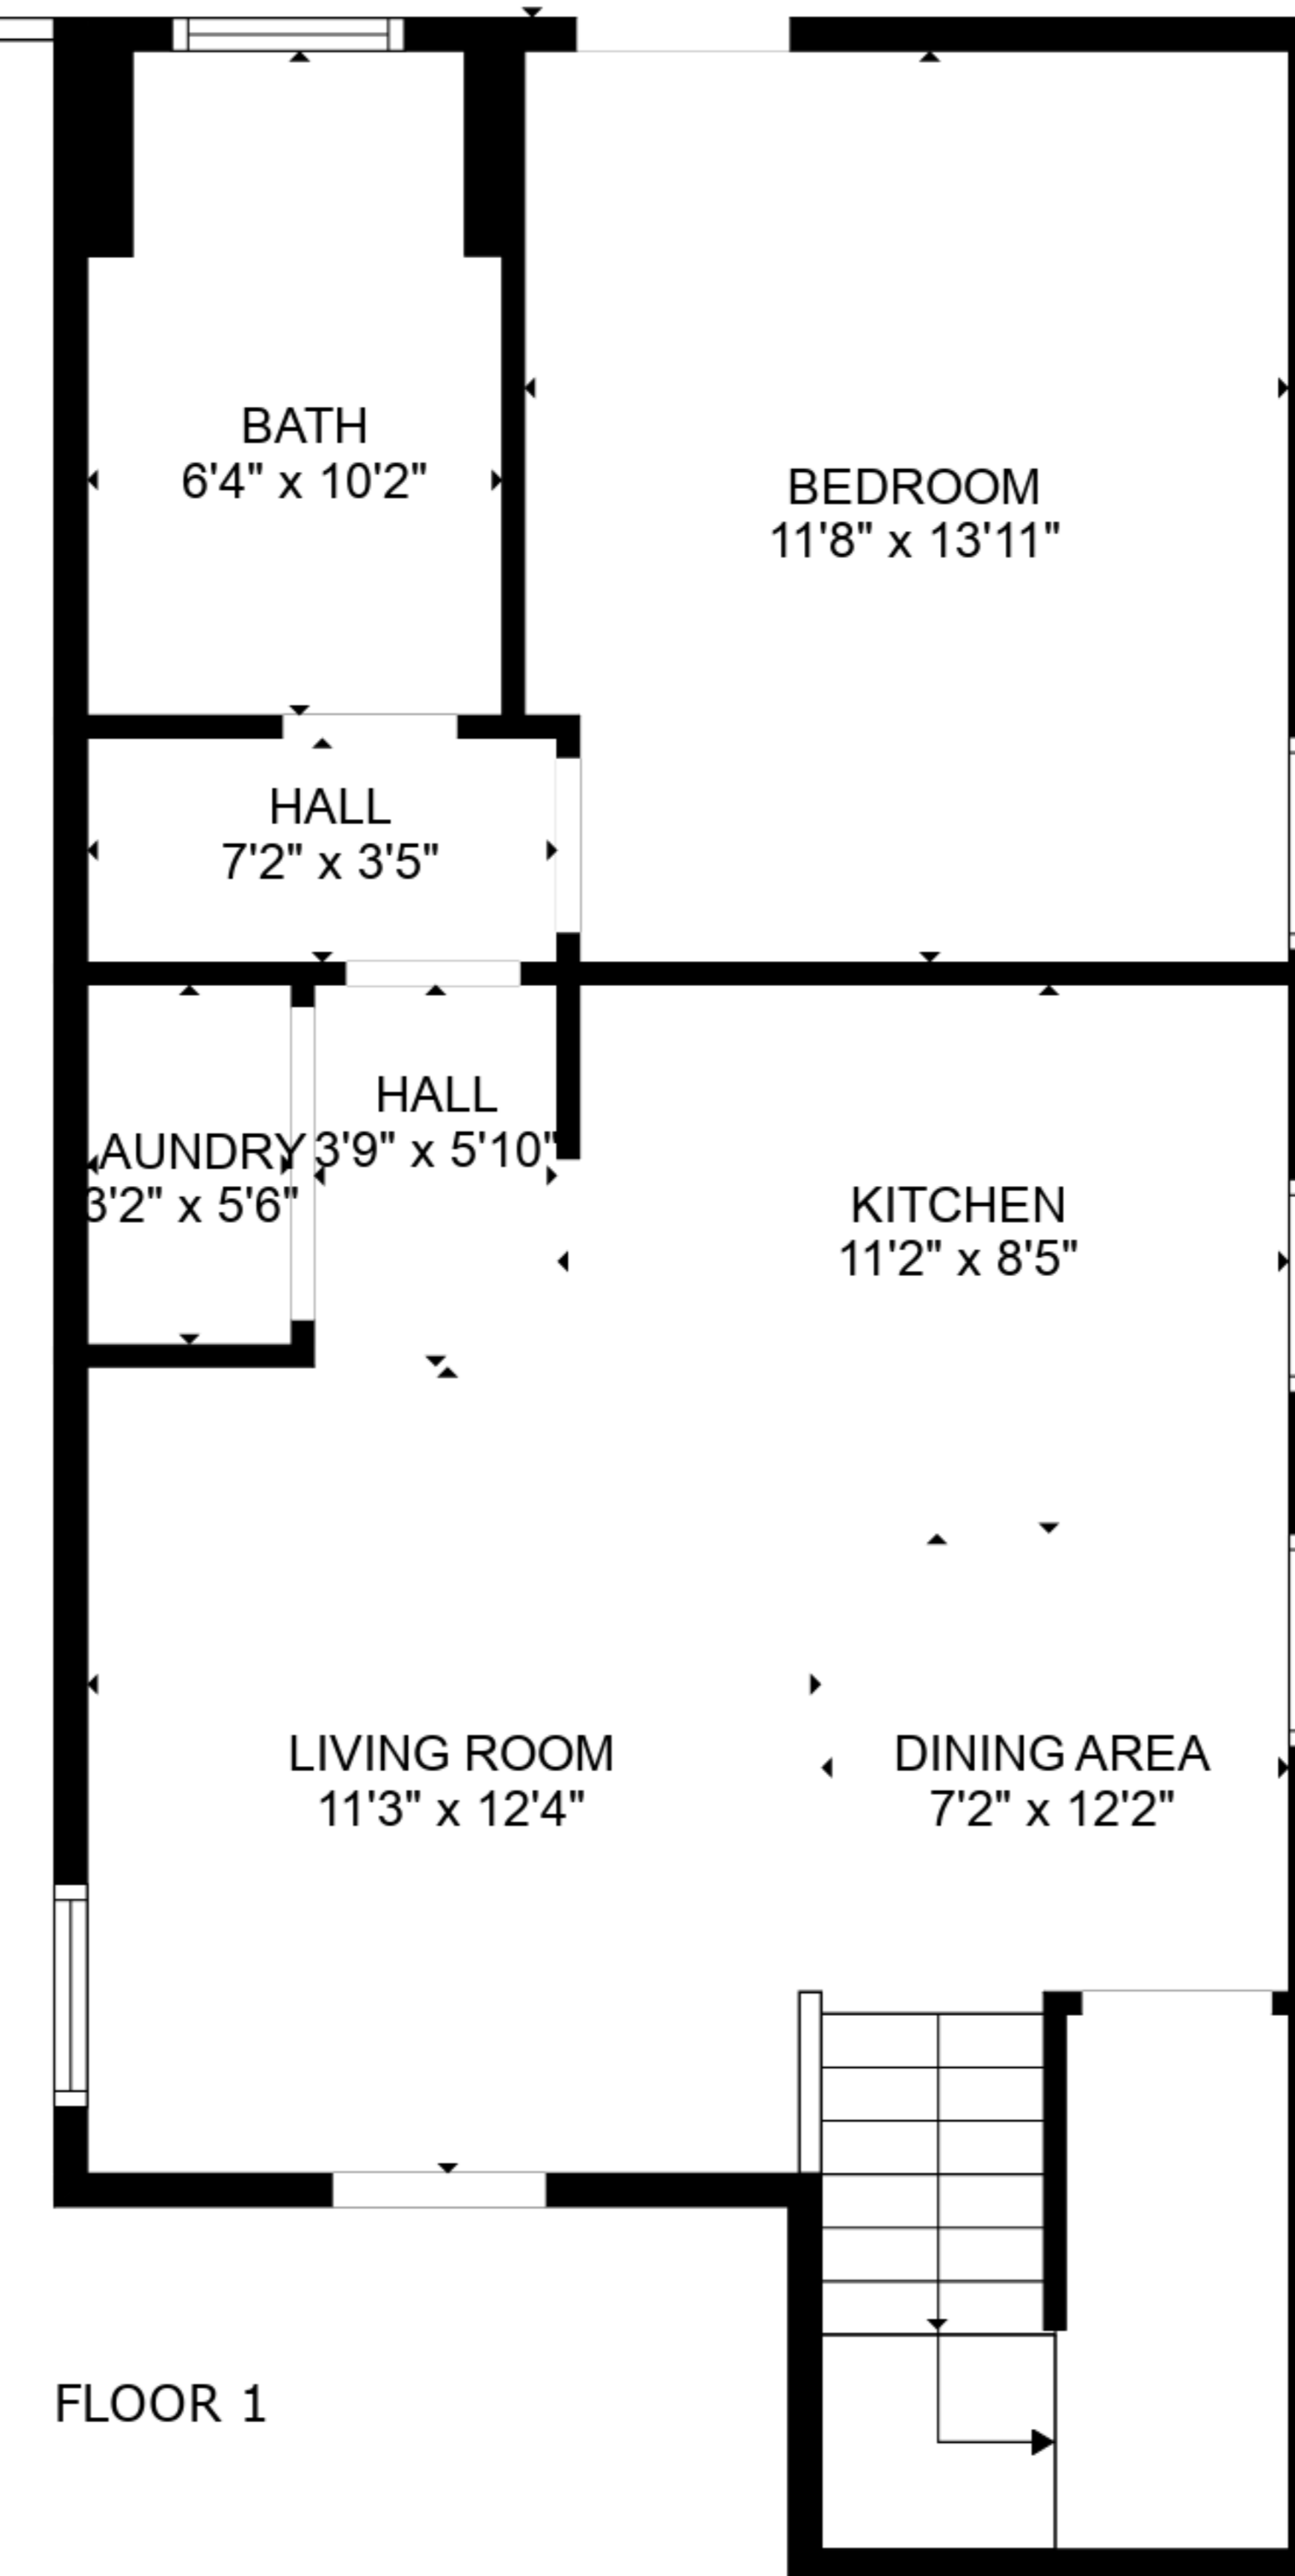

TOTAL: 1020 sq. ft

FLOOR 1: 638 sq. ft, FLOOR 2: 382 sq. ft

EXCLUDED AREAS: PATIO: 665 sq. ft, BALCONY: 59 sq. ft

SIZES AND DIMENSIONS ARE APPROXIMATE, ACTUAL MAY VARY.

TOTAL: 1020 sq. ft

FLOOR 1: 638 sq. ft, FLOOR 2: 382 sq. ft

EXCLUDED AREAS: PATIO: 665 sq. ft, BALCONY: 59 sq. ft

SIZES AND DIMENSIONS ARE APPROXIMATE, ACTUAL MAY VARY.

TOTAL: 1020 sq. ft
 FLOOR 1: 638 sq. ft, FLOOR 2: 382 sq. ft
 EXCLUDED AREAS: PATIO: 665 sq. ft, BALCONY: 59 sq. ft

SIZES AND DIMENSIONS ARE APPROXIMATE, ACTUAL MAY VARY.