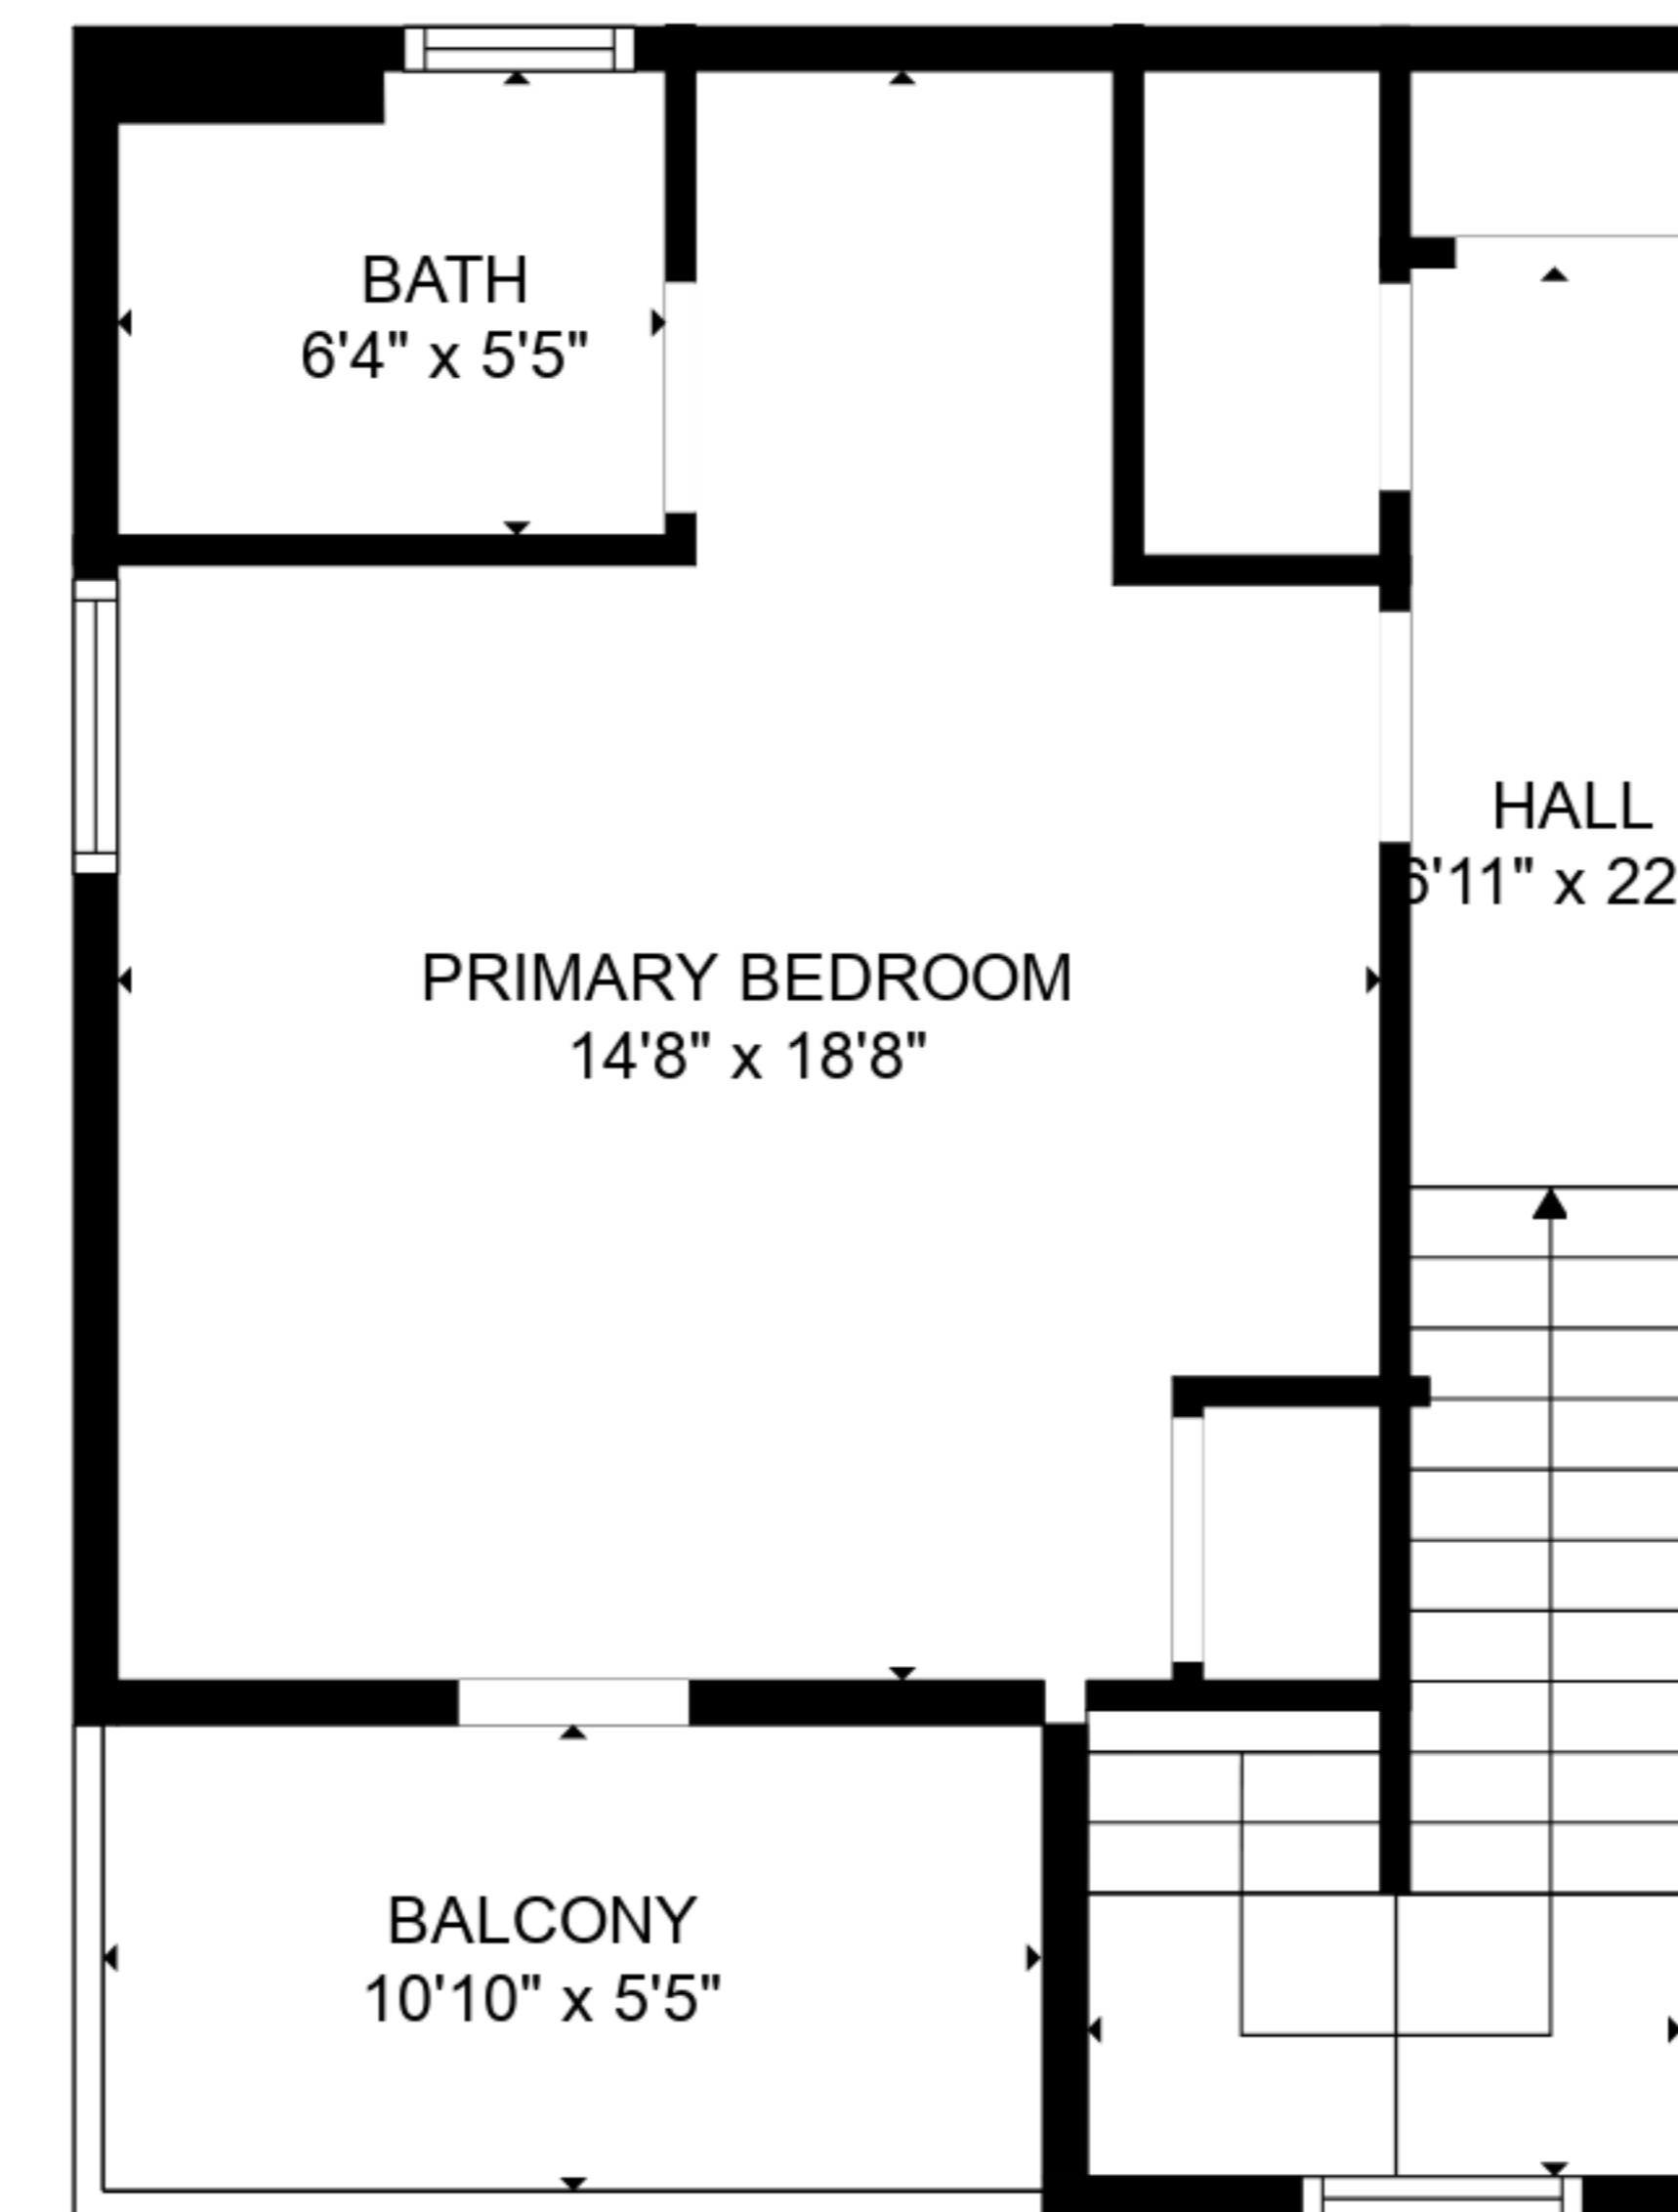

TOTAL: 1020 sq. ft

FLOOR 1: 638 sq. ft, FLOOR 2: 382 sq. ft

EXCLUDED AREAS: PATIO: 665 sq. ft, BALCONY: 59 sq. ft

SIZES AND DIMENSIONS ARE APPROXIMATE, ACTUAL MAY VARY.

TOTAL: 1020 sq. ft

FLOOR 1: 638 sq. ft, FLOOR 2: 382 sq. ft

EXCLUDED AREAS: PATIO: 665 sq. ft, BALCONY: 59 sq. ft

SIZES AND DIMENSIONS ARE APPROXIMATE, ACTUAL MAY VARY.

TOTAL: 1020 sq. ft
 FLOOR 1: 638 sq. ft, FLOOR 2: 382 sq. ft
 EXCLUDED AREAS: PATIO: 665 sq. ft, BALCONY: 59 sq. ft

SIZES AND DIMENSIONS ARE APPROXIMATE, ACTUAL MAY VARY.