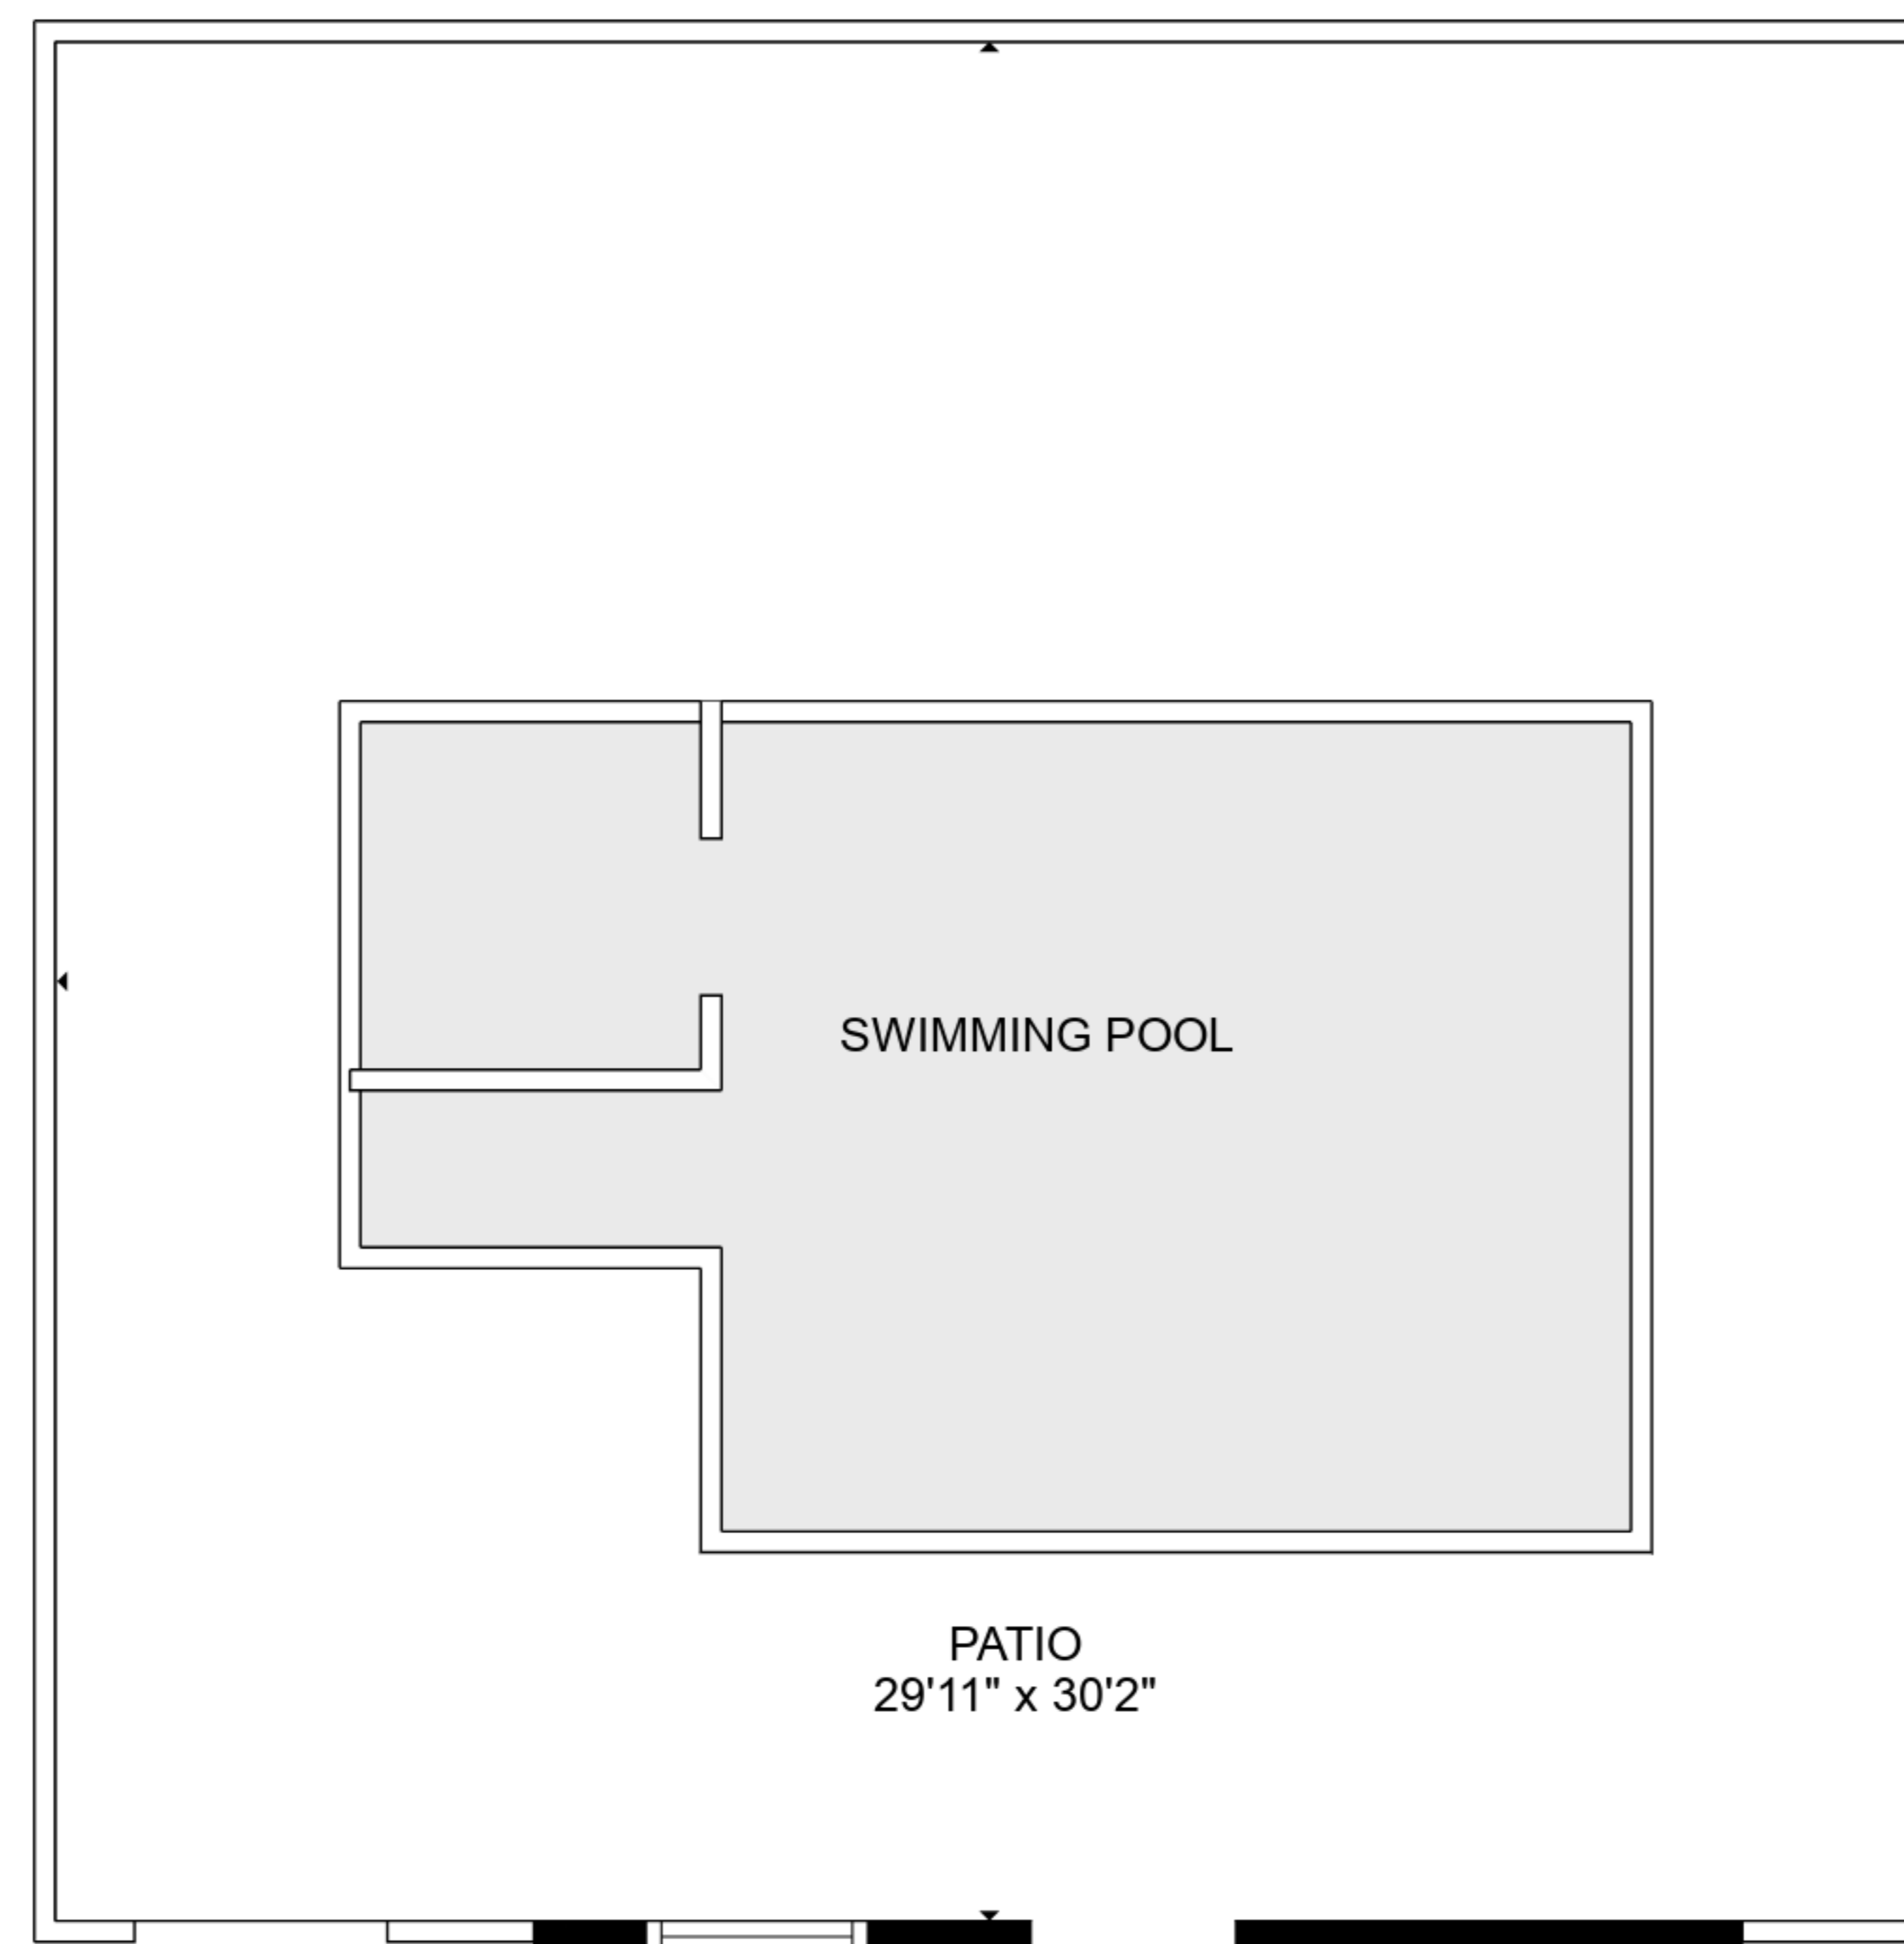

TOTAL: 1020 sq. ft

FLOOR 1: 638 sq. ft, FLOOR 2: 382 sq. ft

EXCLUDED AREAS: PATIO: 665 sq. ft, BALCONY: 59 sq. ft

SIZES AND DIMENSIONS ARE APPROXIMATE, ACTUAL MAY VARY.

TOTAL: 1020 sq. ft

FLOOR 1: 638 sq. ft, FLOOR 2: 382 sq. ft

EXCLUDED AREAS: PATIO: 665 sq. ft, BALCONY: 59 sq. ft

SIZES AND DIMENSIONS ARE APPROXIMATE, ACTUAL MAY VARY.

TOTAL: 1020 sq. ft
 FLOOR 1: 638 sq. ft, FLOOR 2: 382 sq. ft
 EXCLUDED AREAS: PATIO: 665 sq. ft, BALCONY: 59 sq. ft

SIZES AND DIMENSIONS ARE APPROXIMATE, ACTUAL MAY VARY.