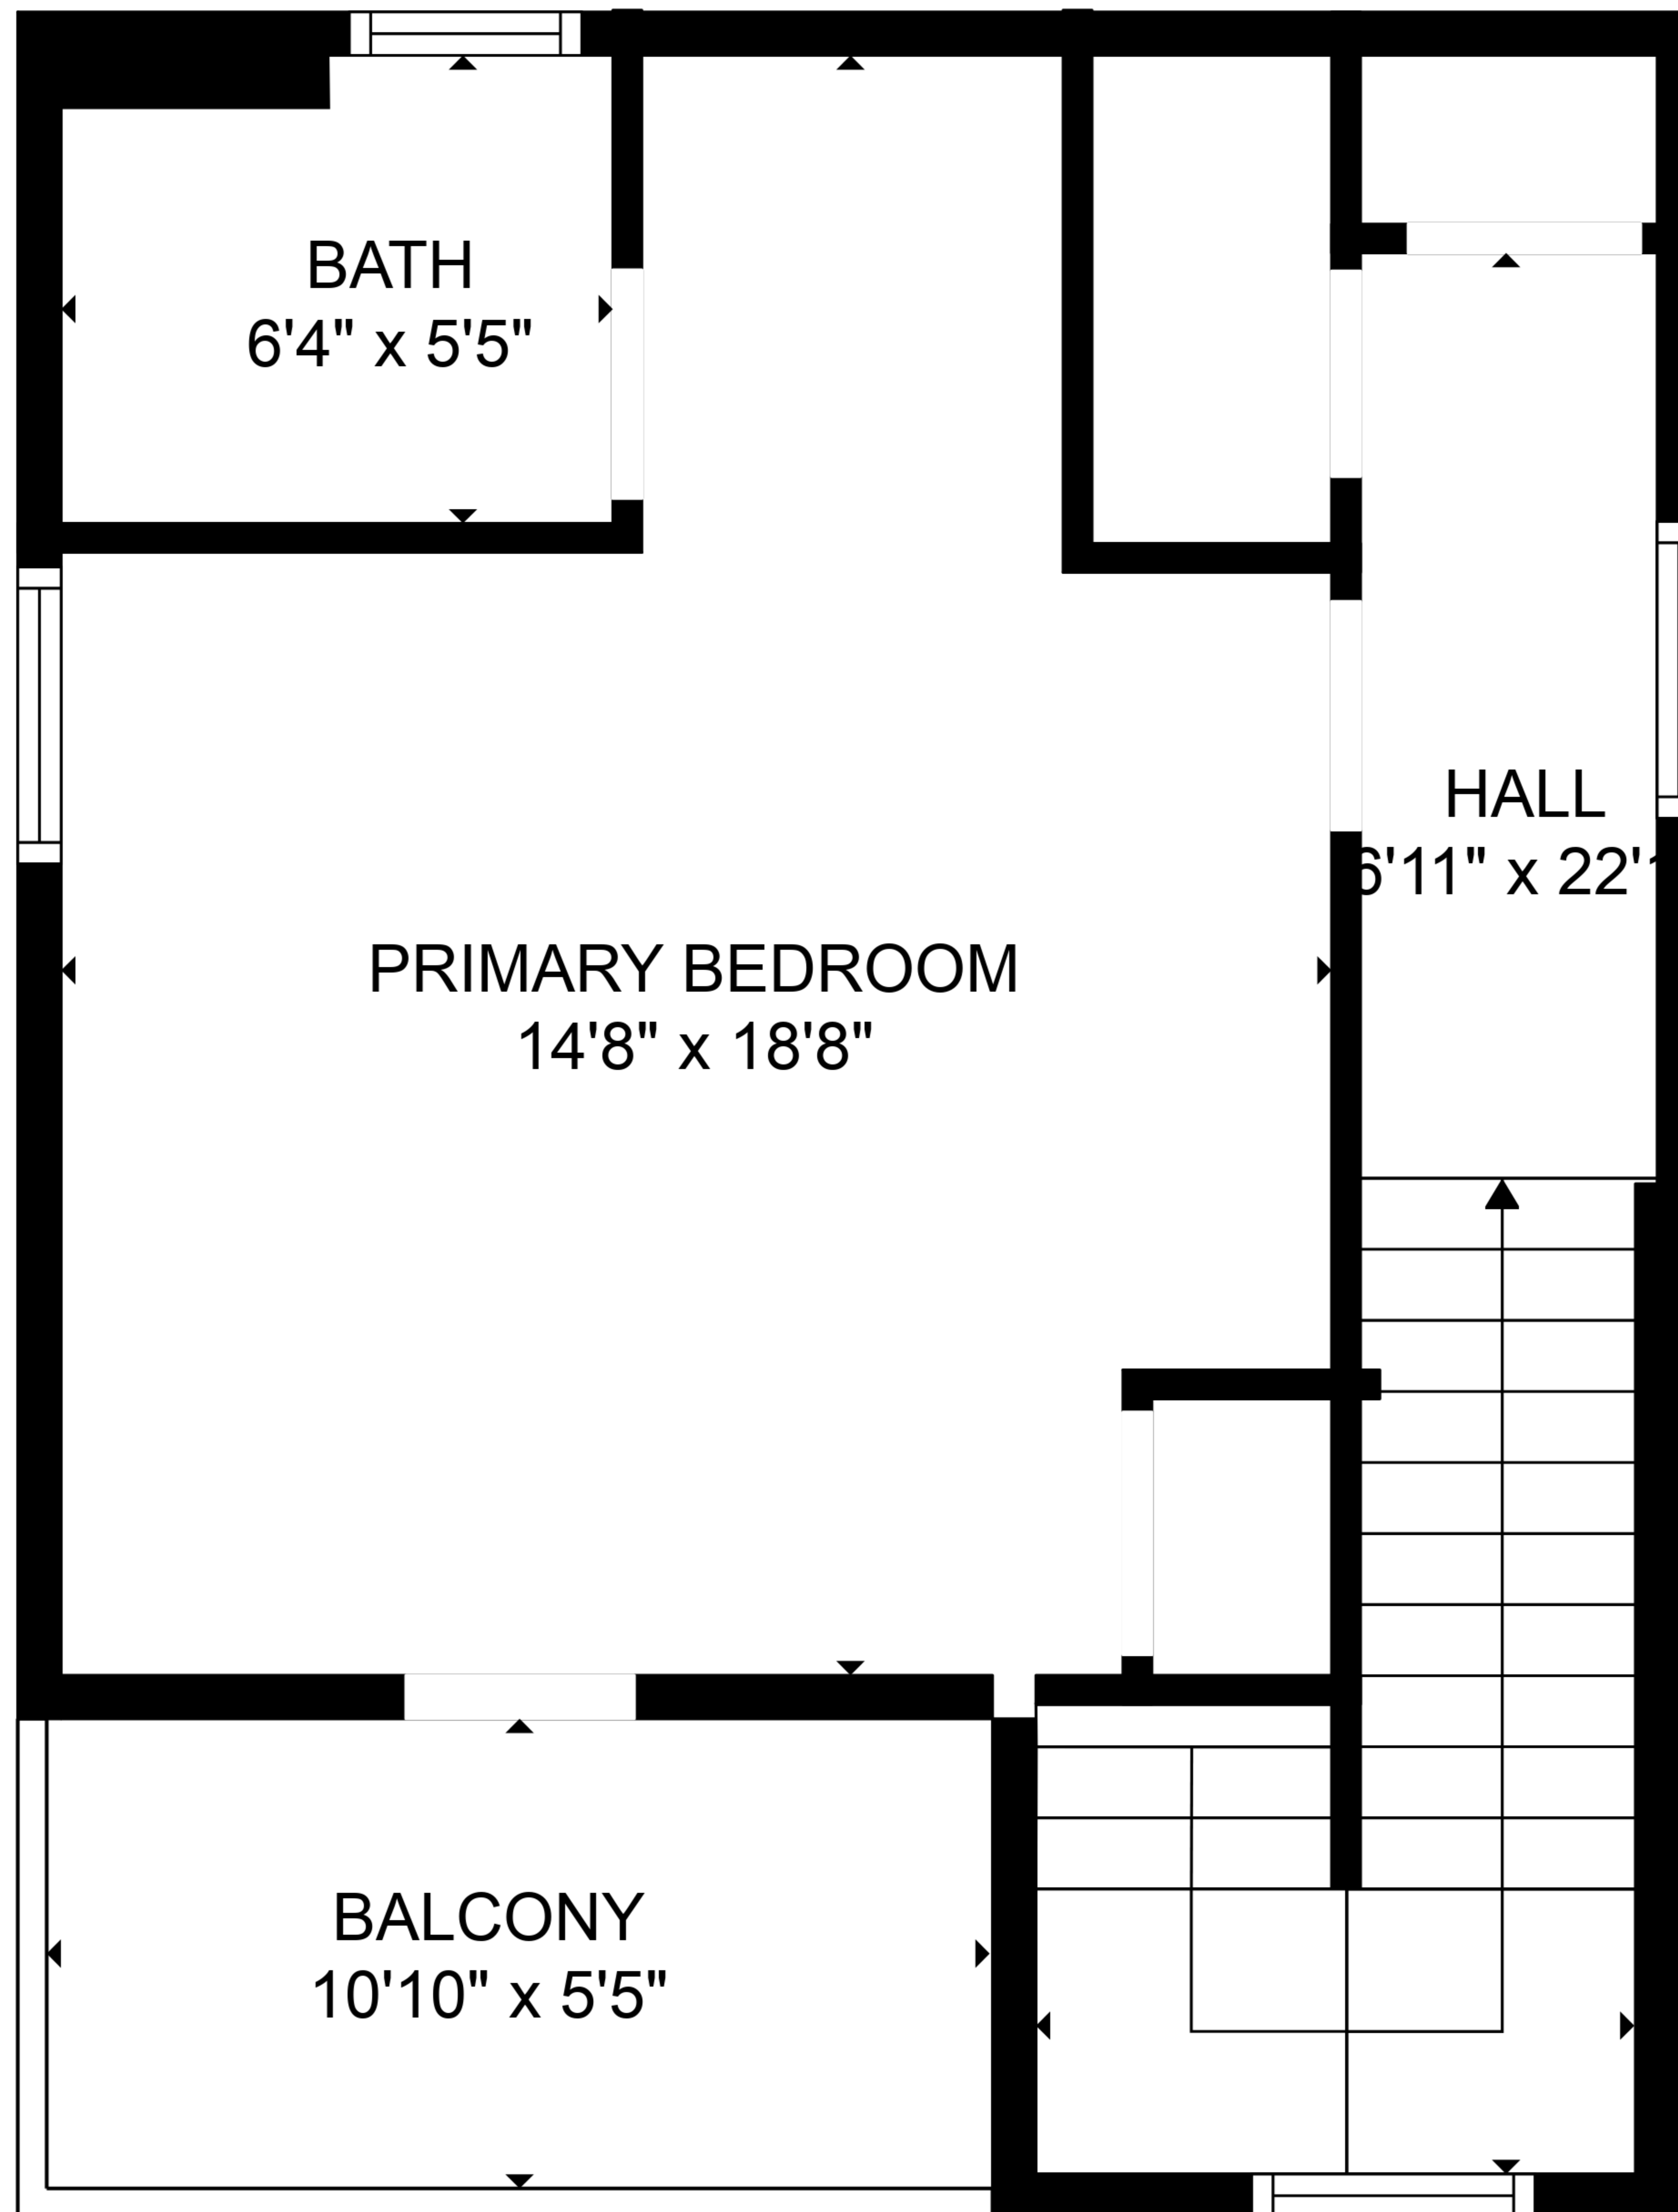

TOTAL: 1020 sq. ft

FLOOR 1: 638 sq. ft, FLOOR 2: 382 sq. ft

EXCLUDED AREAS: PATIO: 665 sq. ft, BALCONY: 59 sq. ft

SIZES AND DIMENSIONS ARE APPROXIMATE, ACTUAL MAY VARY.

TOTAL: 1020 sq. ft

FLOOR 1: 638 sq. ft, FLOOR 2: 382 sq. ft

EXCLUDED AREAS: PATIO: 665 sq. ft, BALCONY: 59 sq. ft

SIZES AND DIMENSIONS ARE APPROXIMATE, ACTUAL MAY VARY.

TOTAL: 1020 sq. ft
 FLOOR 1: 638 sq. ft, FLOOR 2: 382 sq. ft
 EXCLUDED AREAS: PATIO: 665 sq. ft, BALCONY: 59 sq. ft

SIZES AND DIMENSIONS ARE APPROXIMATE, ACTUAL MAY VARY.