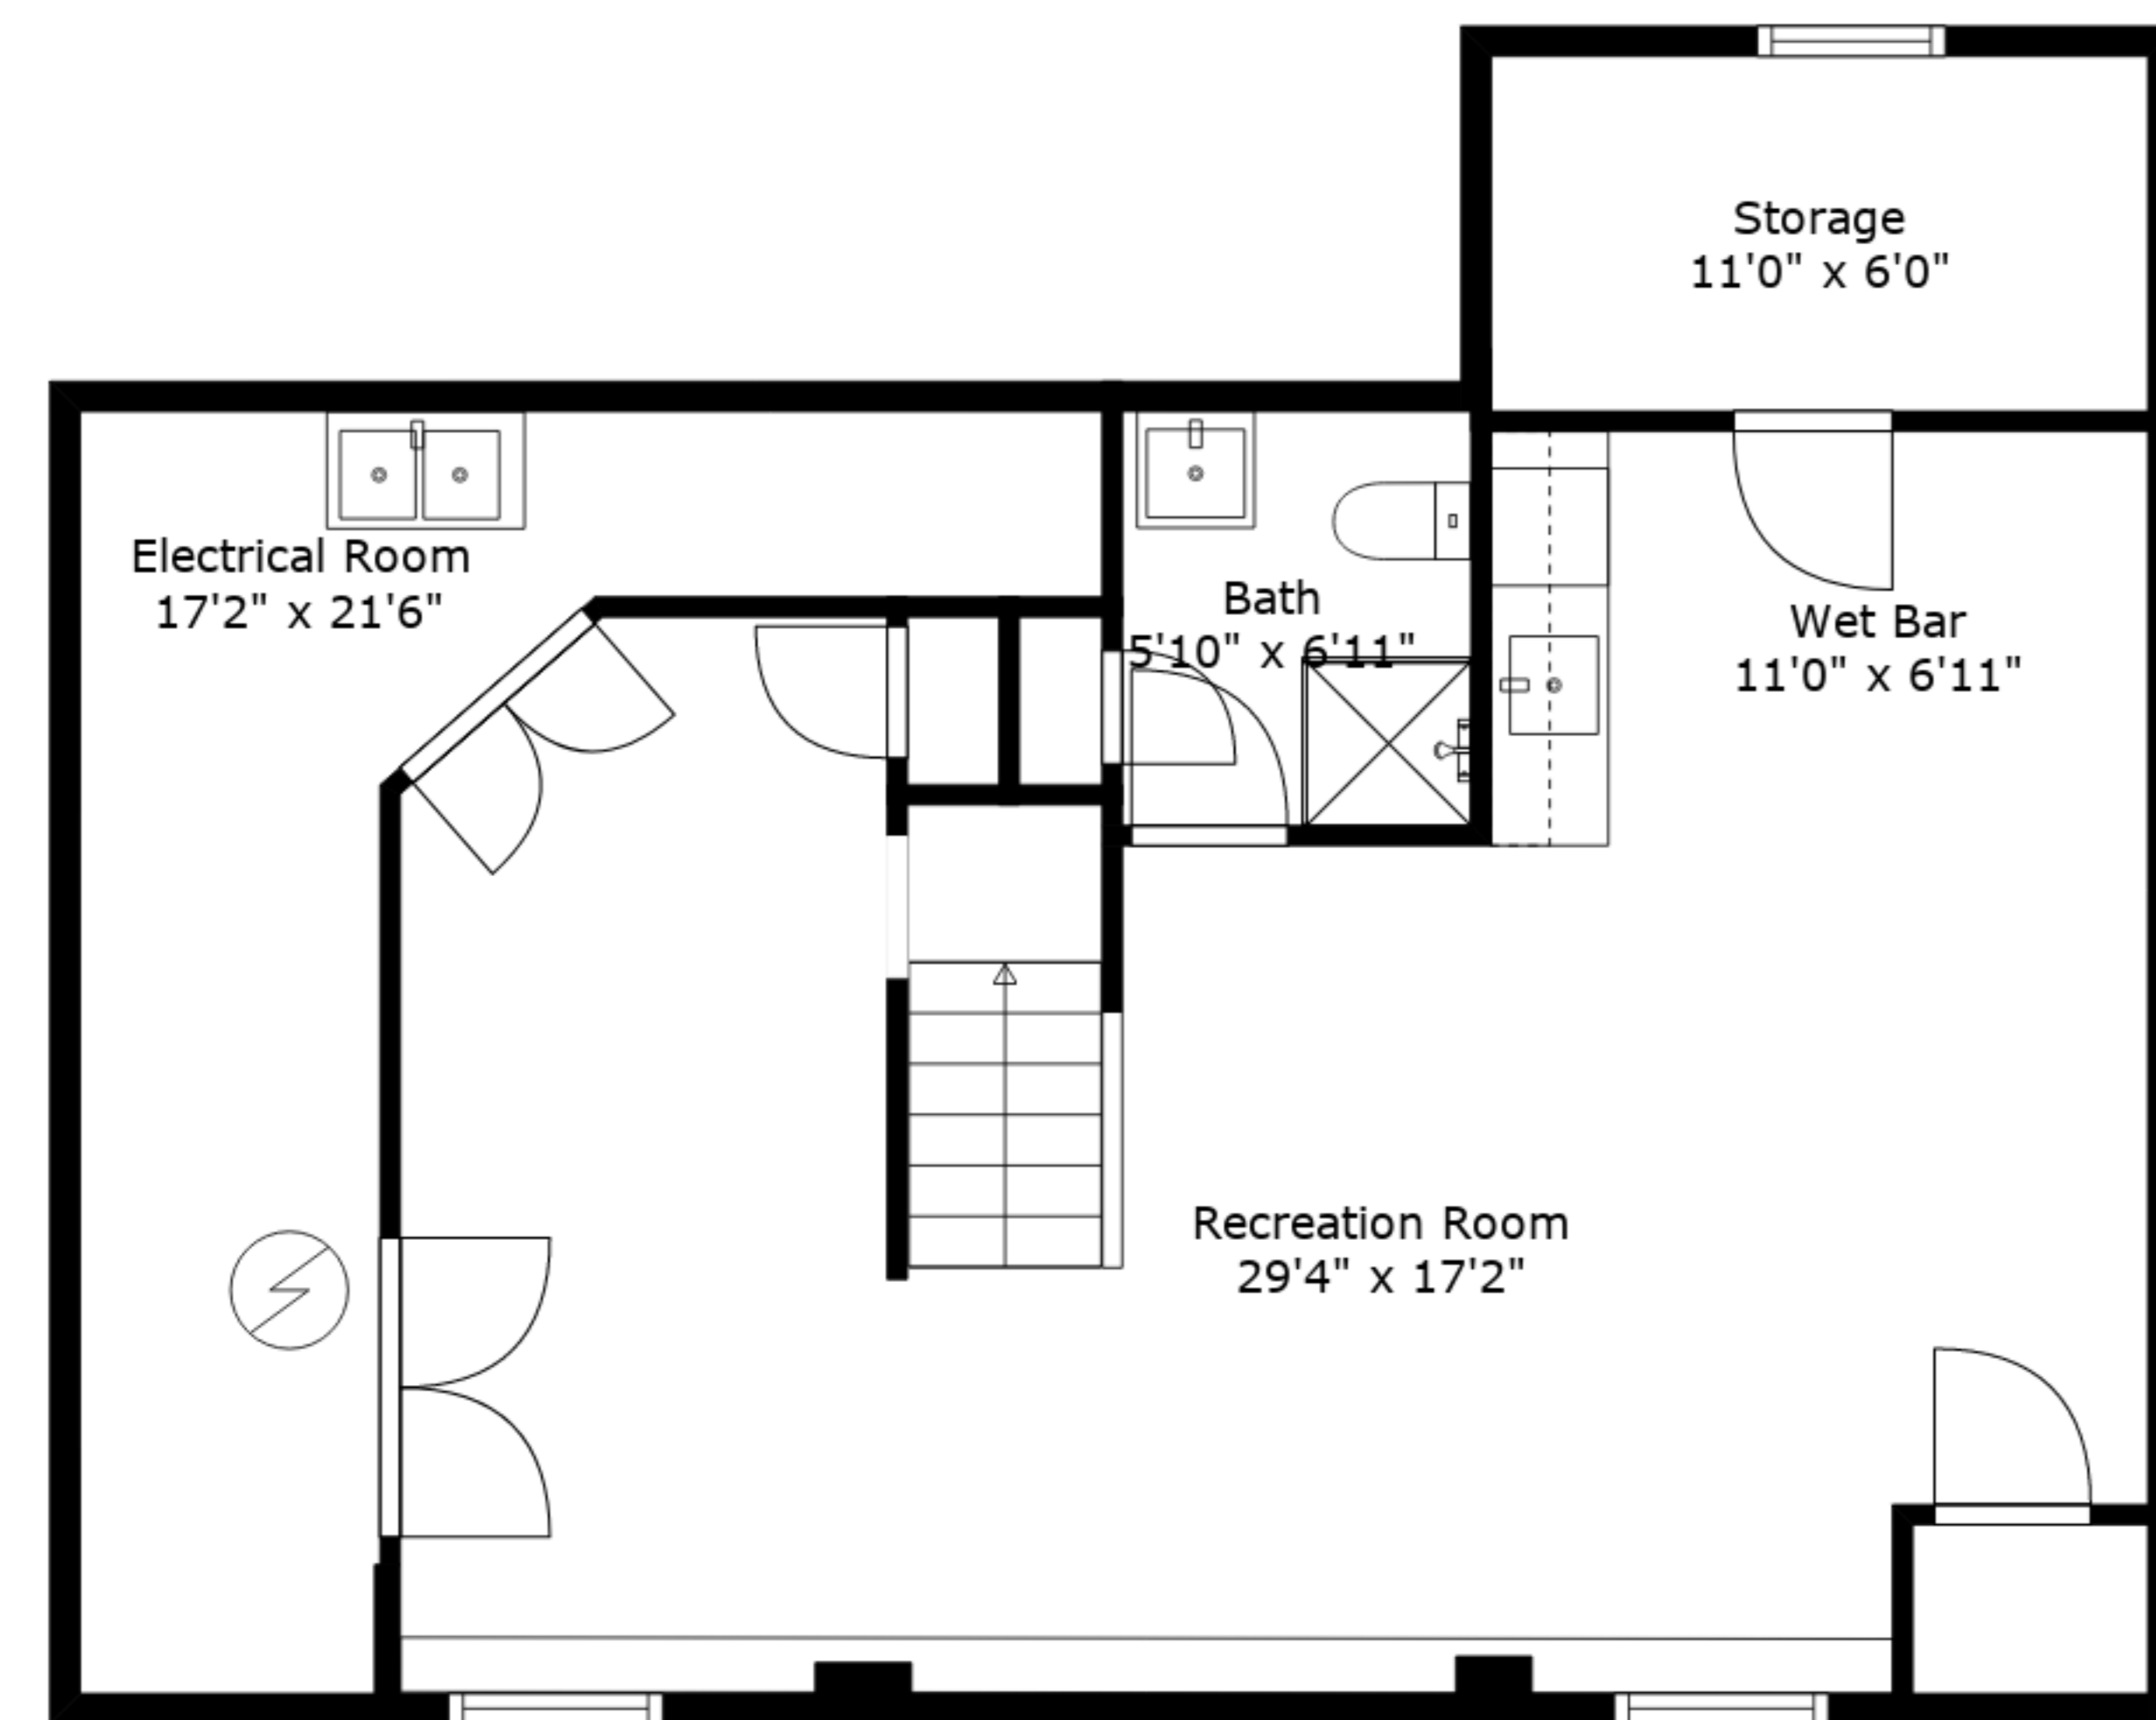

TOTAL: 4511 sq. ft
 BELOW GROUND: 596 sq. ft, FLOOR 2: 1881 sq. ft, FLOOR 3: 2034 sq. ft
 EXCLUDED AREAS: ELECTRICAL ROOM: 152 sq. ft, STORAGE: 66 sq. ft, GARAGE: 325 sq. ft,
 FIREPLACE: 12 sq. ft

Measurements Are Approximate - Deemed Highly Reliable But Not Guaranteed