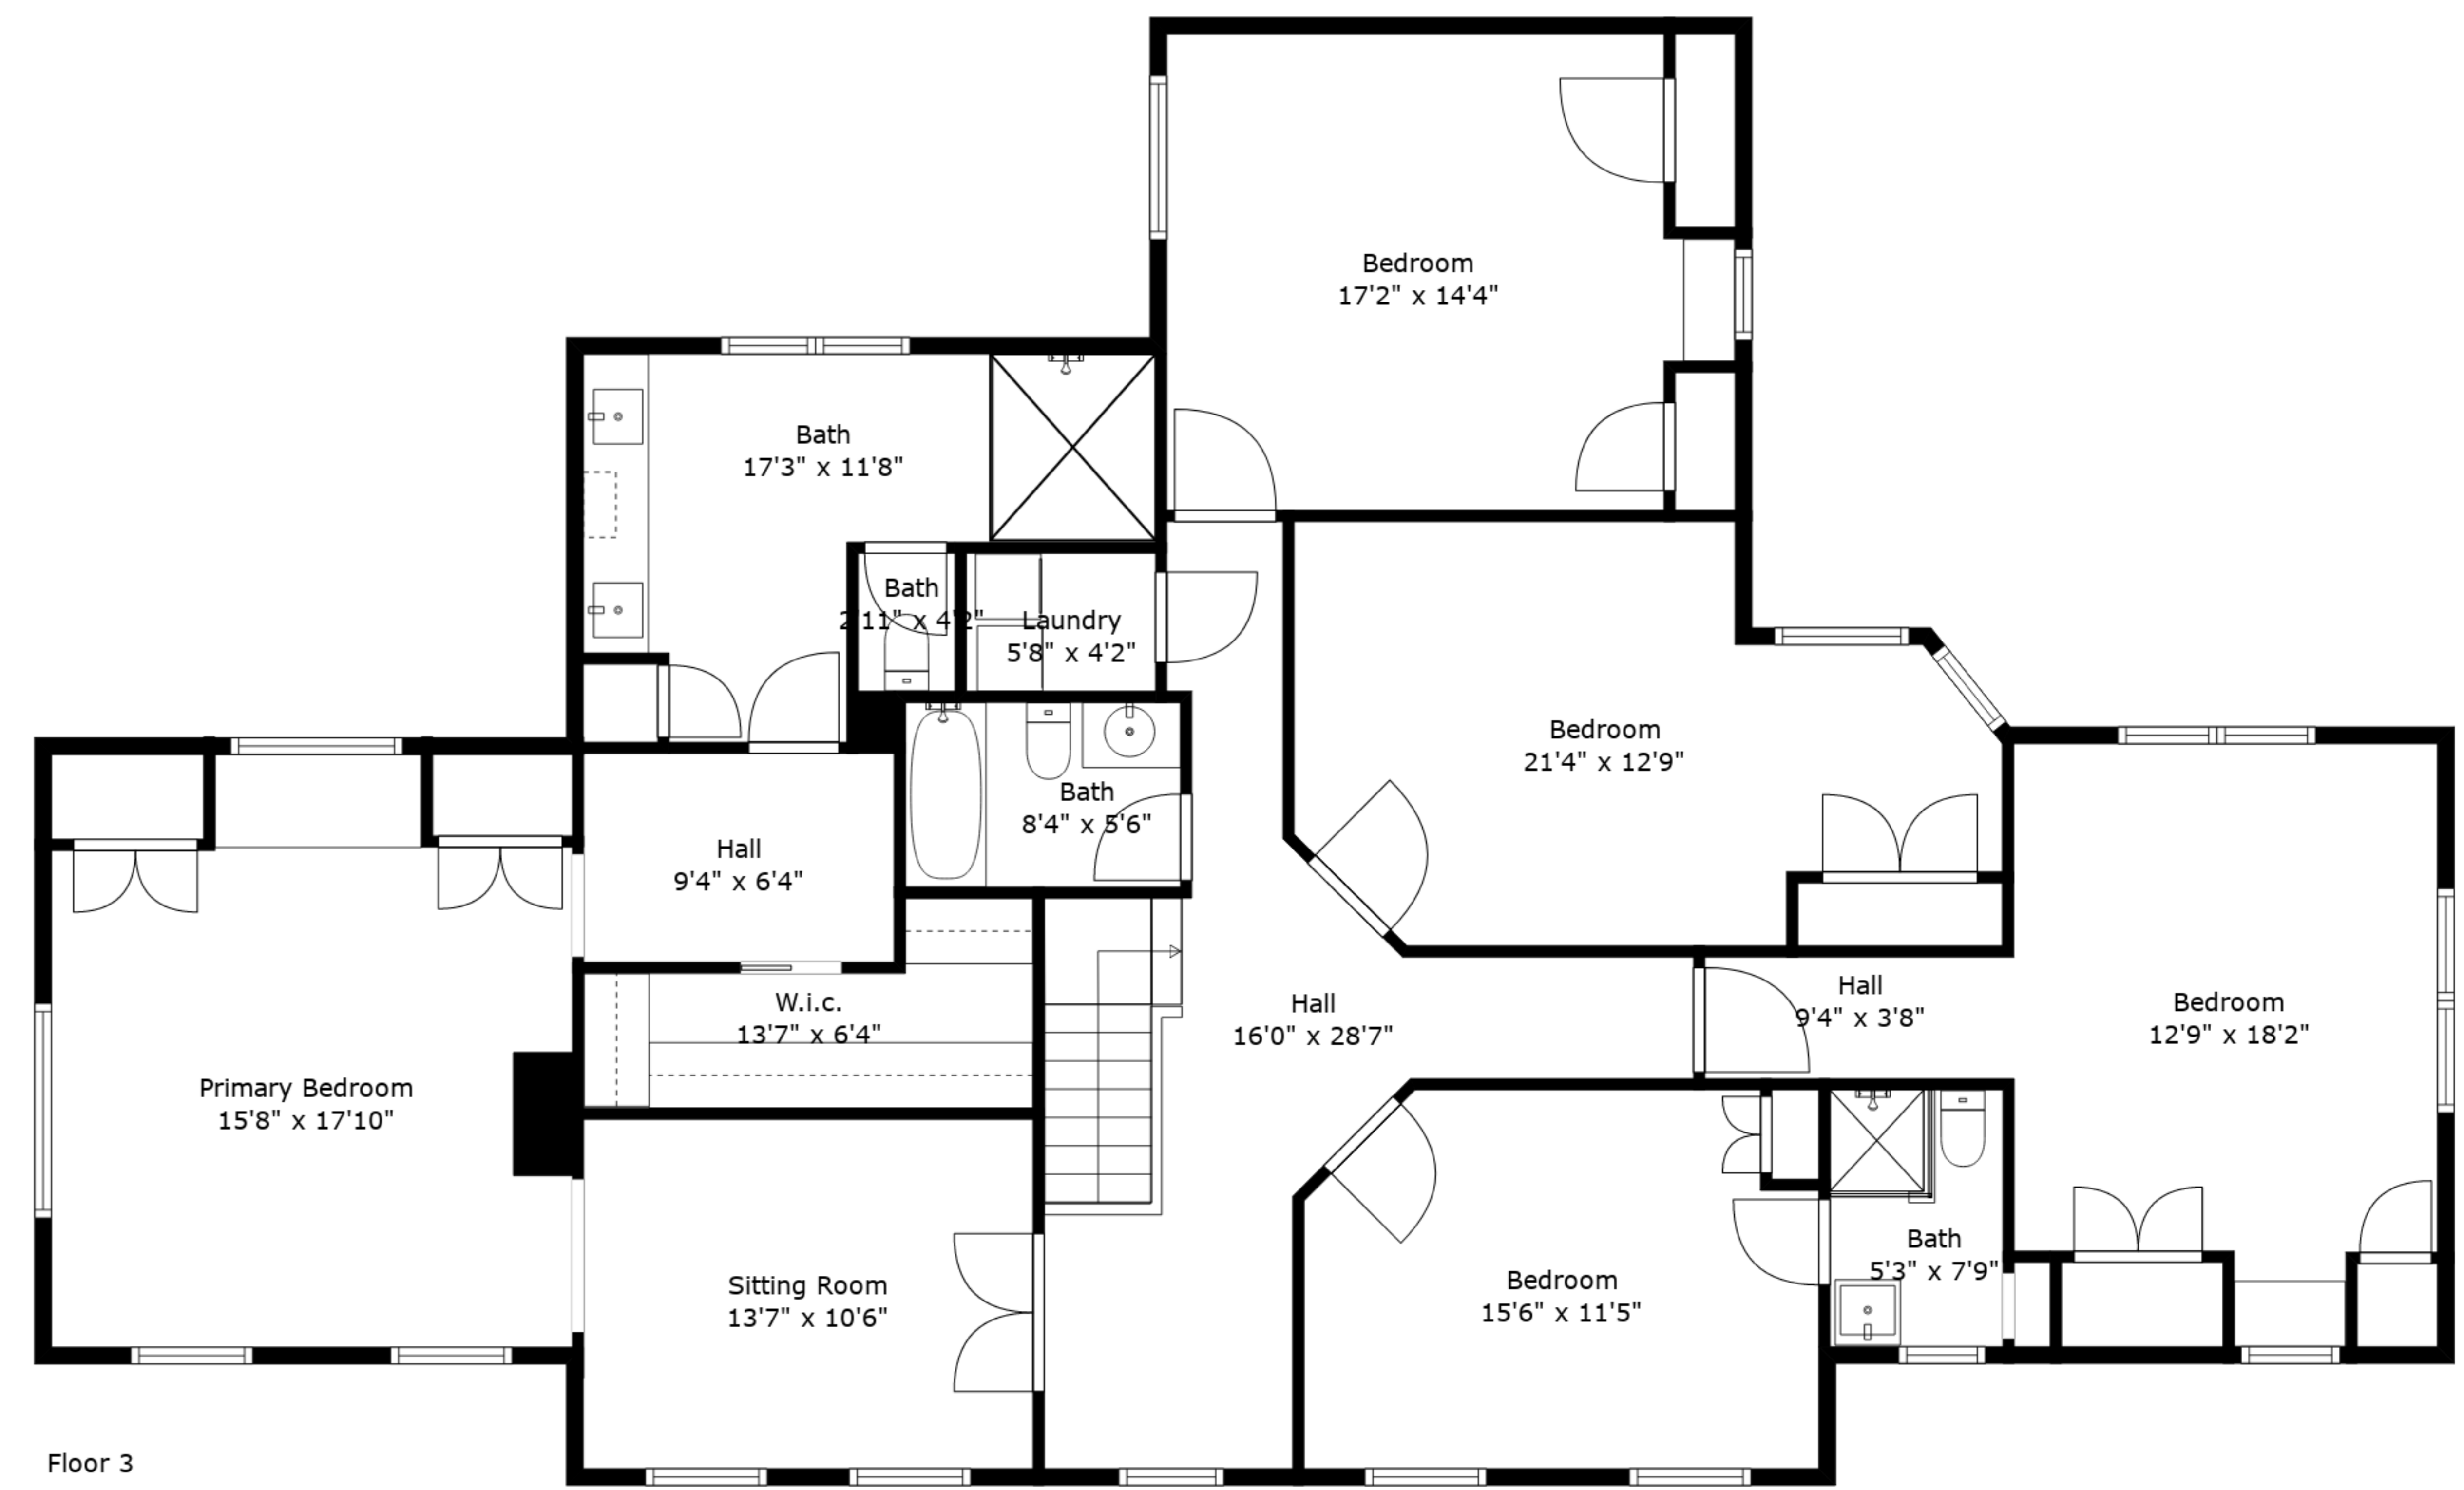

TOTAL: 4511 sq. ft
 BELOW GROUND: 596 sq. ft, FLOOR 2: 1881 sq. ft, FLOOR 3: 2034 sq. ft
 EXCLUDED AREAS: ELECTRICAL ROOM: 152 sq. ft, STORAGE: 66 sq. ft, GARAGE: 325 sq. ft,
 FIREPLACE: 12 sq. ft

Measurements Are Approximate - Deemed Highly Reliable But Not Guaranteed