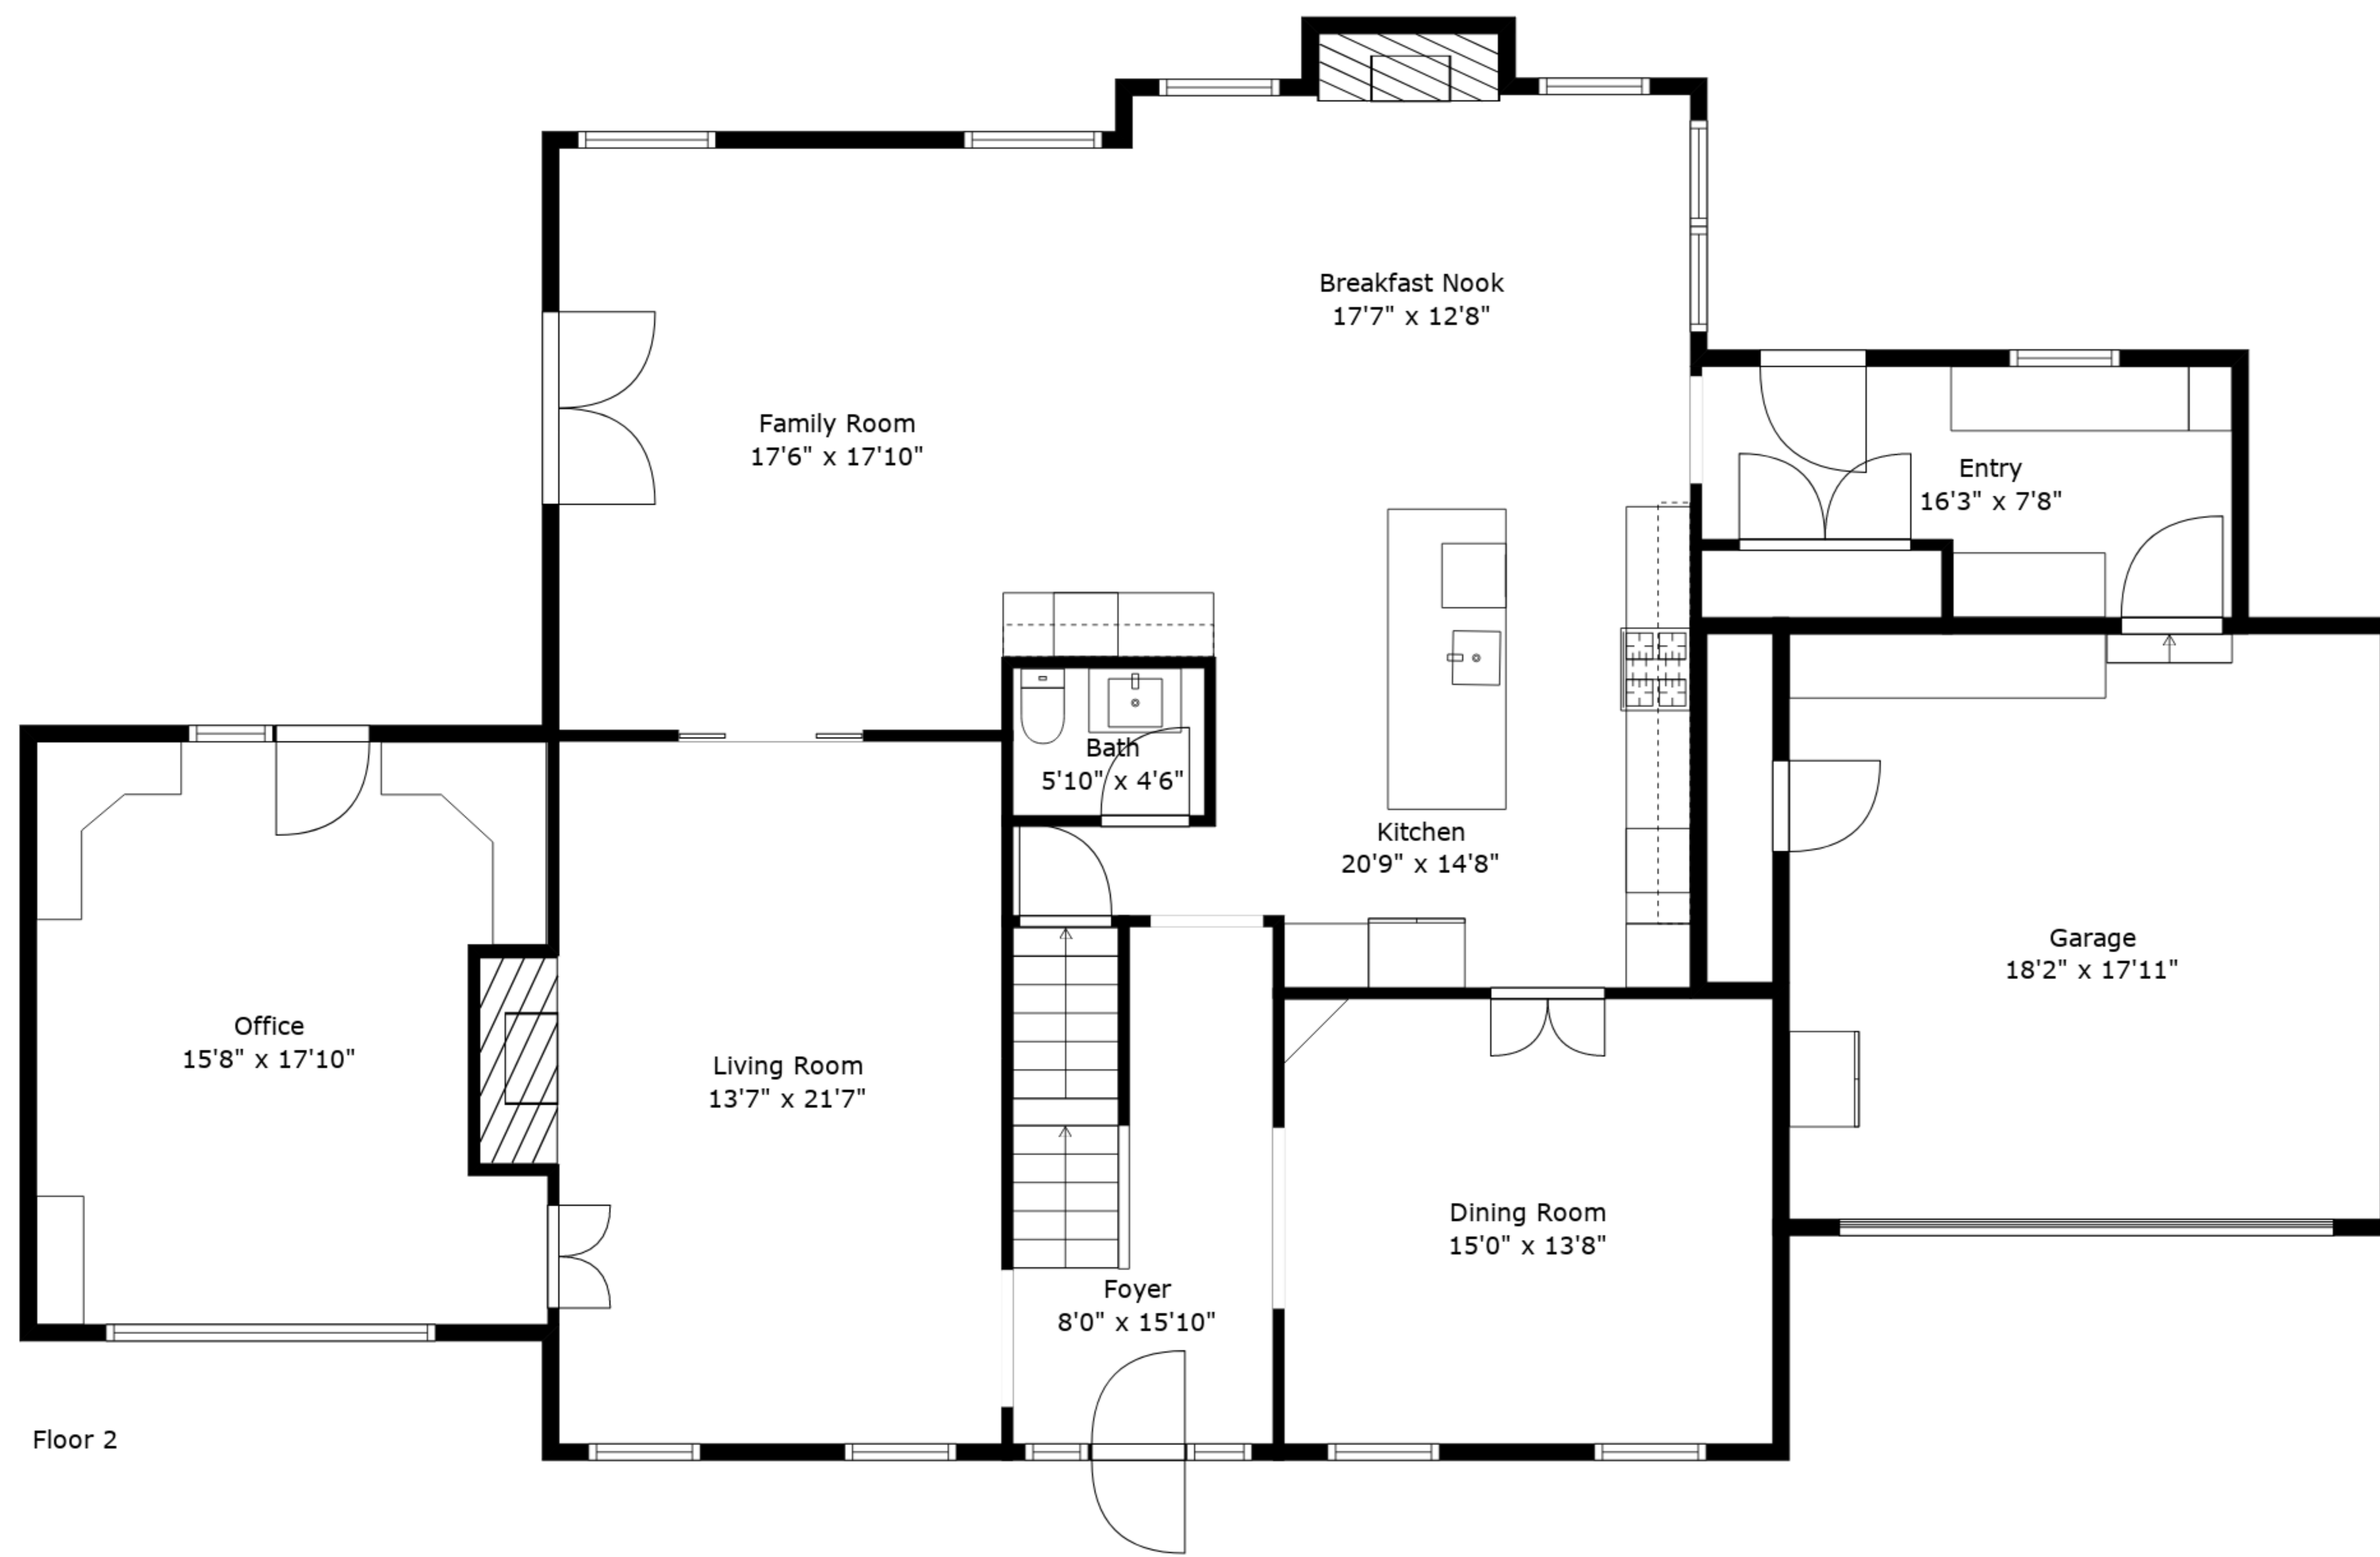

TOTAL: 4511 sq. ft
 BELOW GROUND: 596 sq. ft, FLOOR 2: 1881 sq. ft, FLOOR 3: 2034 sq. ft
 EXCLUDED AREAS: ELECTRICAL ROOM: 152 sq. ft, STORAGE: 66 sq. ft, GARAGE: 325 sq. ft,
 FIREPLACE: 12 sq. ft

Measurements Are Approximate - Deemed Highly Reliable But Not Guaranteed