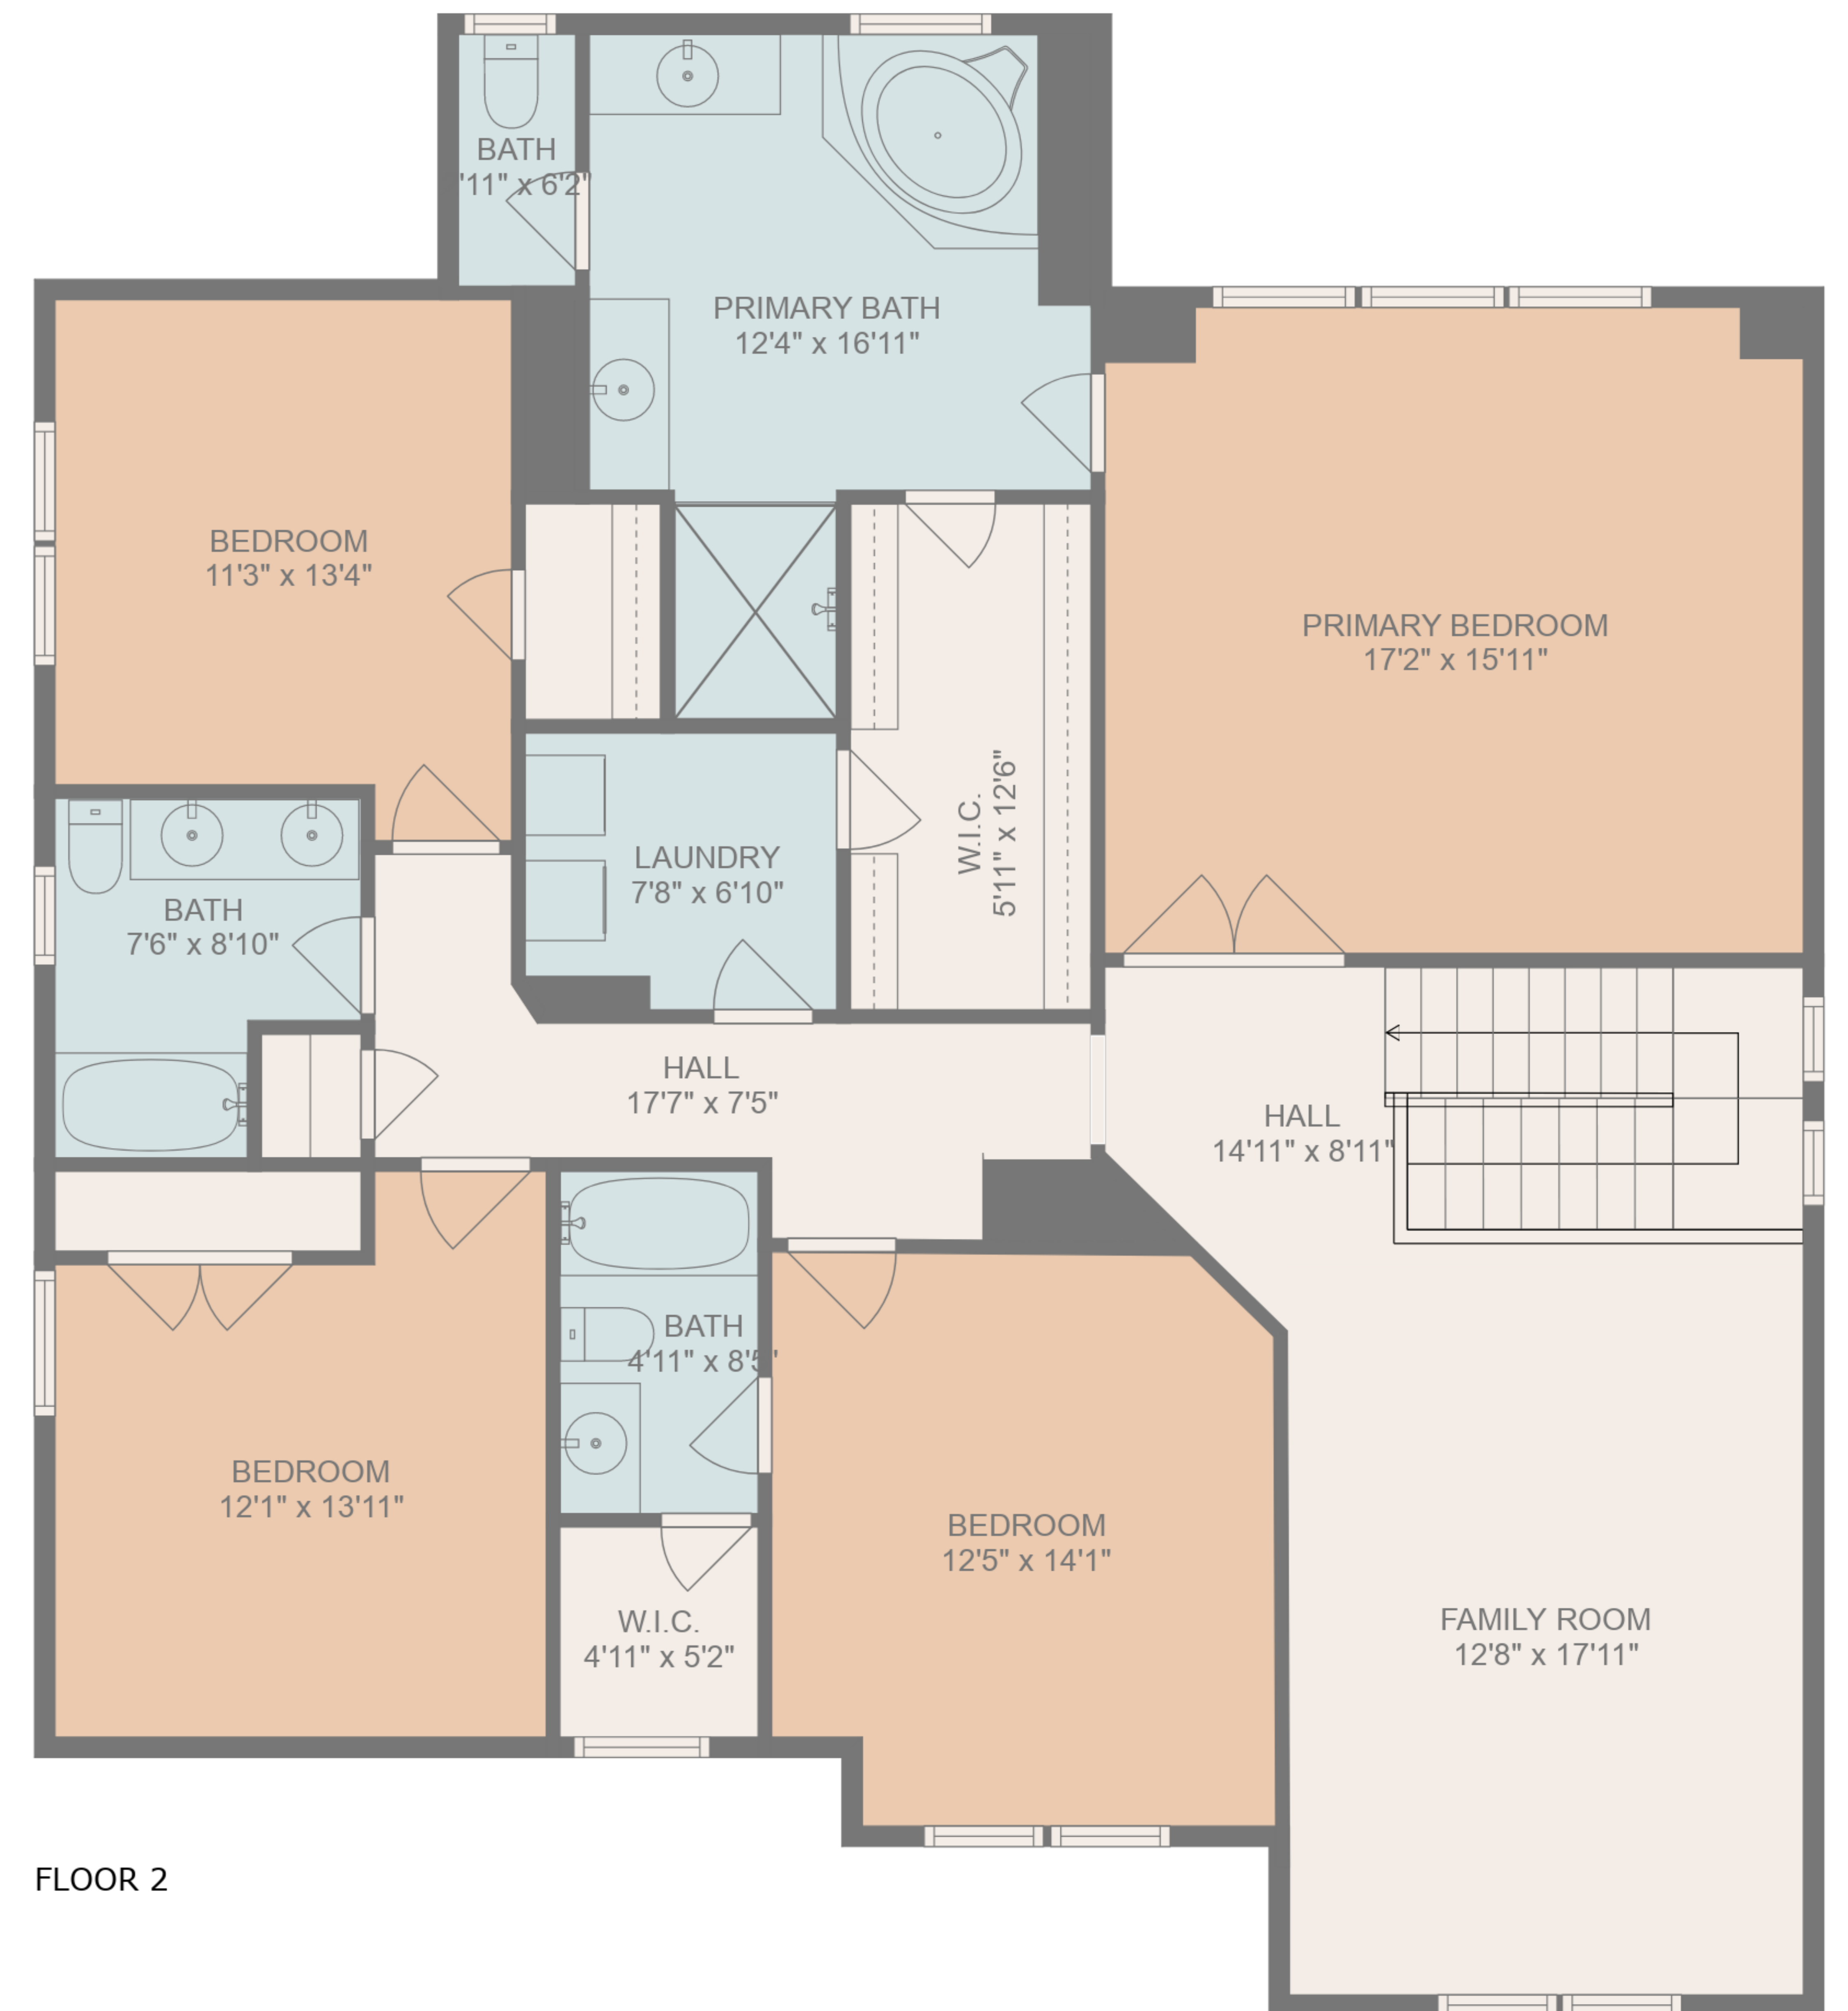

TOTAL: 3098 sq. ft
 FLOOR 1: 1370 sq. ft, FLOOR 2: 1728 sq. ft
 EXCLUDED AREAS: GARAGE: 492 sq. ft, ALL SEASONS ROOM: 601 sq. ft, PORCH: 78 sq. ft

FLOOR PLAN CREATED BY CUBICASA APP. MEASUREMENTS DEEMED HIGHLY RELIABLE BUT NOT GUARANTEED.

FLOOR 1

FLOOR 2

TOTAL: 3098 sq. ft
 FLOOR 1: 1370 sq. ft, FLOOR 2: 1728 sq. ft
 EXCLUDED AREAS: GARAGE: 492 sq. ft, ALL SEASONS ROOM: 601 sq. ft, PORCH: 78 sq. ft

FLOOR PLAN CREATED BY CUBICASA APP. MEASUREMENTS DEEMED HIGHLY RELIABLE BUT NOT GUARANTEED.