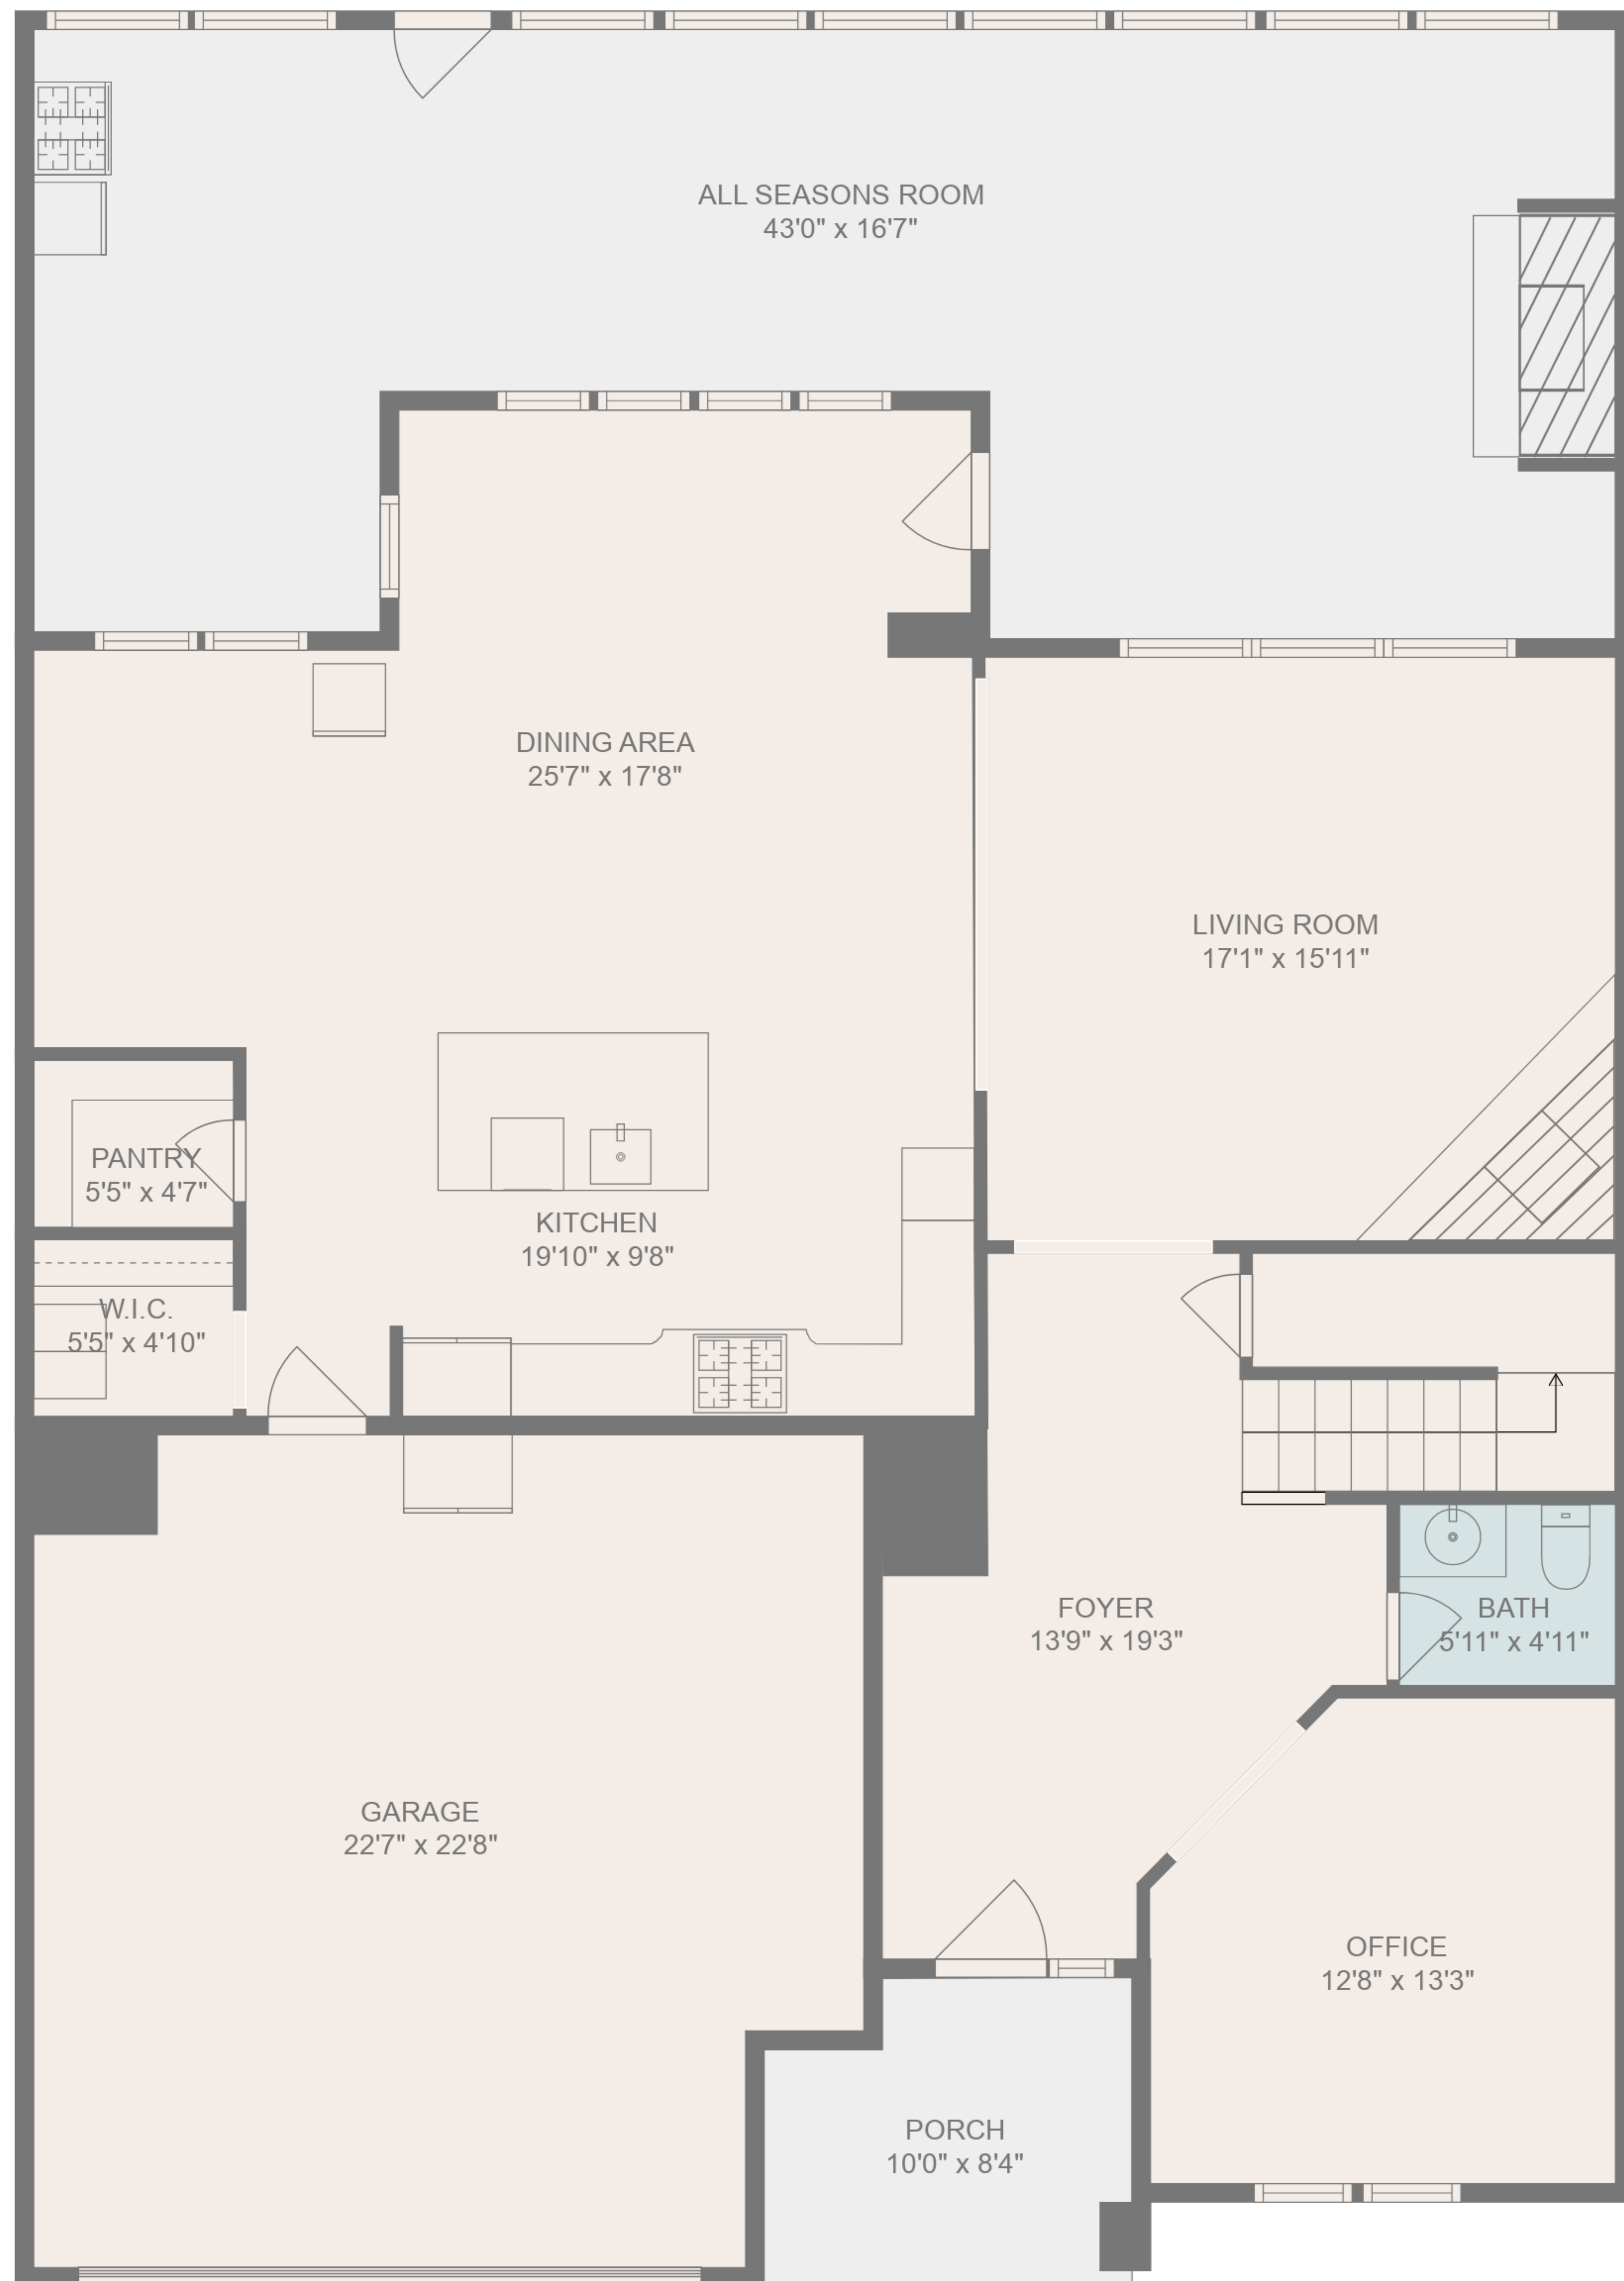

TOTAL: 3098 sq. ft
 FLOOR 1: 1370 sq. ft, FLOOR 2: 1728 sq. ft
 EXCLUDED AREAS: GARAGE: 492 sq. ft, ALL SEASONS ROOM: 601 sq. ft, PORCH: 78 sq. ft

FLOOR PLAN CREATED BY CUBICASA APP. MEASUREMENTS DEEMED HIGHLY RELIABLE BUT NOT GUARANTEED.

FLOOR 1

FLOOR 2

TOTAL: 3098 sq. ft
 FLOOR 1: 1370 sq. ft, FLOOR 2: 1728 sq. ft
 EXCLUDED AREAS: GARAGE: 492 sq. ft, ALL SEASONS ROOM: 601 sq. ft, PORCH: 78 sq. ft

FLOOR PLAN CREATED BY CUBICASA APP. MEASUREMENTS DEEMED HIGHLY RELIABLE BUT NOT GUARANTEED.