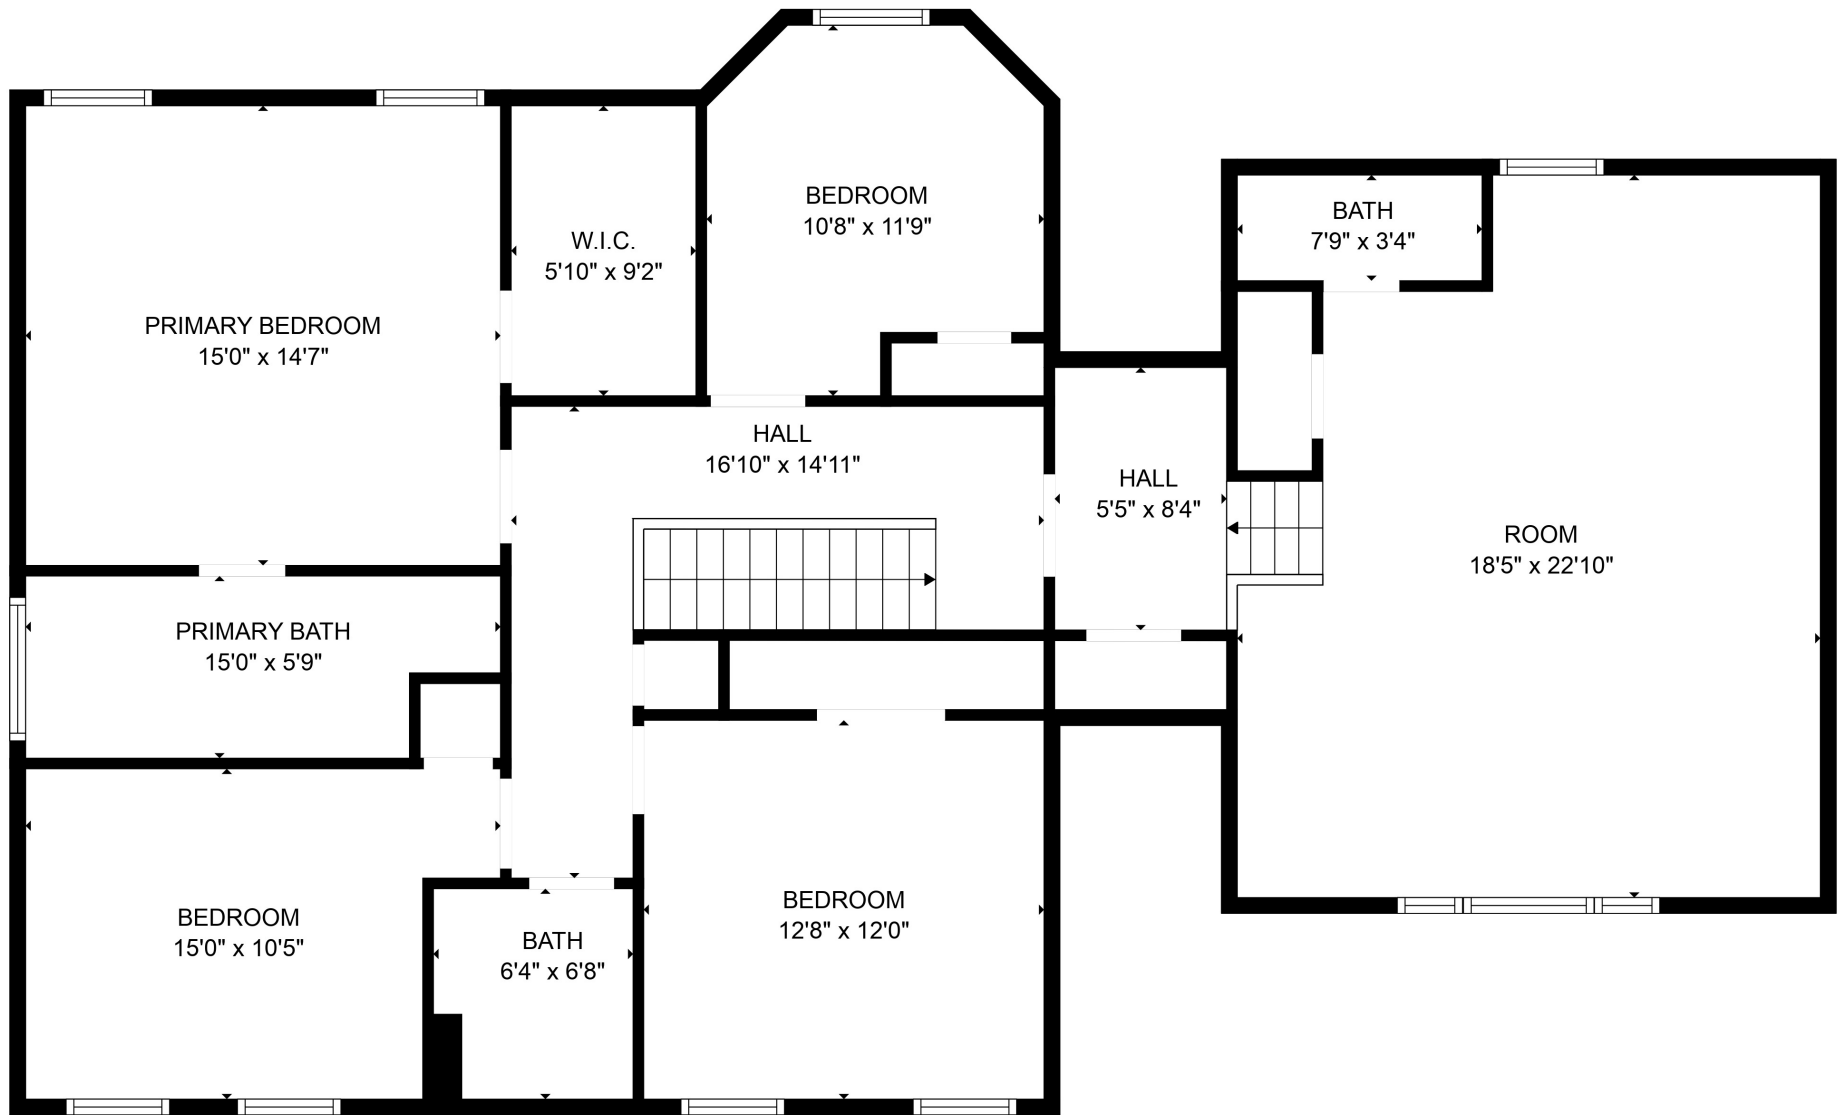

FLOOR 1

FLOOR 2

Total scanned area: 3420 sq. ft

SIZES AND DIMENSIONS ARE APPROXIMATE. ACTUAL MAY VARY.

Total scanned area: 3420 sq. ft

SIZES AND DIMENSIONS ARE APPROXIMATE. ACTUAL MAY VARY.

Total scanned area: 3420 sq. ft

SIZES AND DIMENSIONS ARE APPROXIMATE. ACTUAL MAY VARY.