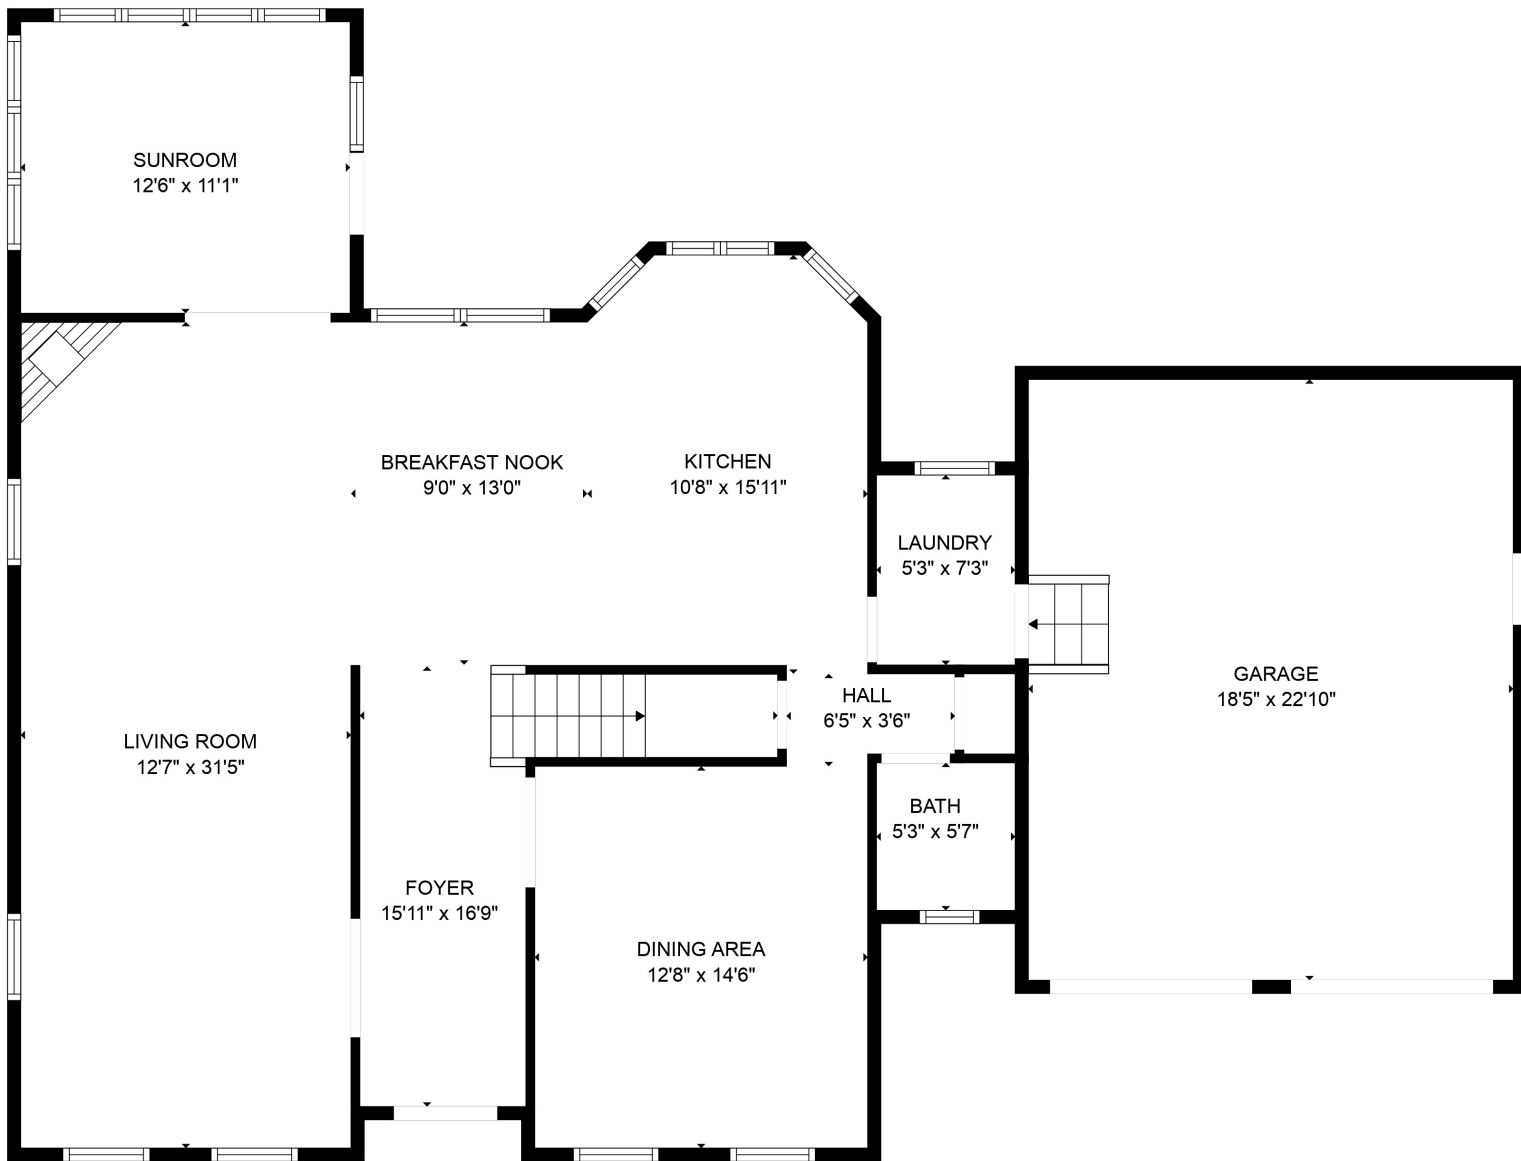

FLOOR 1

FLOOR 2

Total scanned area: 3420 sq. ft

SIZES AND DIMENSIONS ARE APPROXIMATE. ACTUAL MAY VARY.

Total scanned area: 3420 sq. ft

SIZES AND DIMENSIONS ARE APPROXIMATE. ACTUAL MAY VARY.

Total scanned area: 3420 sq. ft

SIZES AND DIMENSIONS ARE APPROXIMATE. ACTUAL MAY VARY.