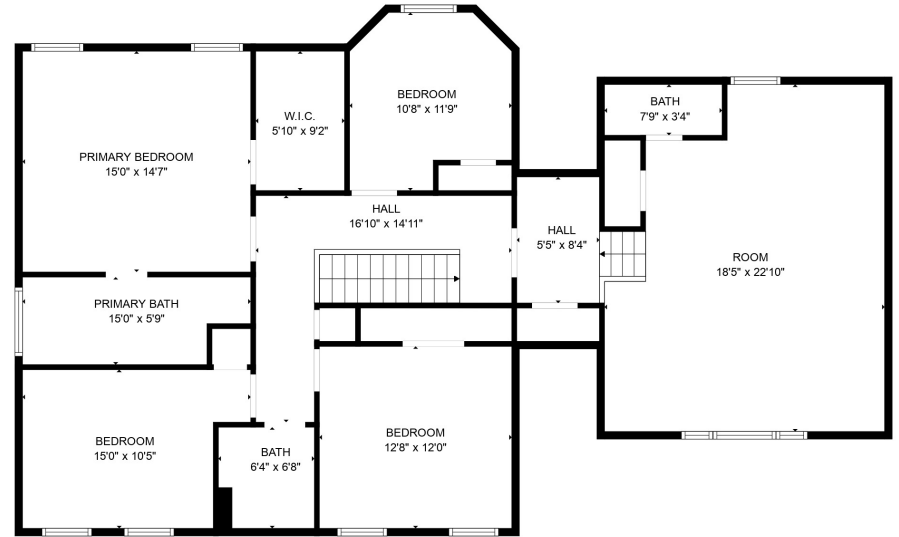

FLOOR 1

FLOOR 2

Total scanned area: 3420 sq. ft

SIZES AND DIMENSIONS ARE APPROXIMATE. ACTUAL MAY VARY.

Total scanned area: 3420 sq. ft

SIZES AND DIMENSIONS ARE APPROXIMATE. ACTUAL MAY VARY.

Total scanned area: 3420 sq. ft

SIZES AND DIMENSIONS ARE APPROXIMATE. ACTUAL MAY VARY.