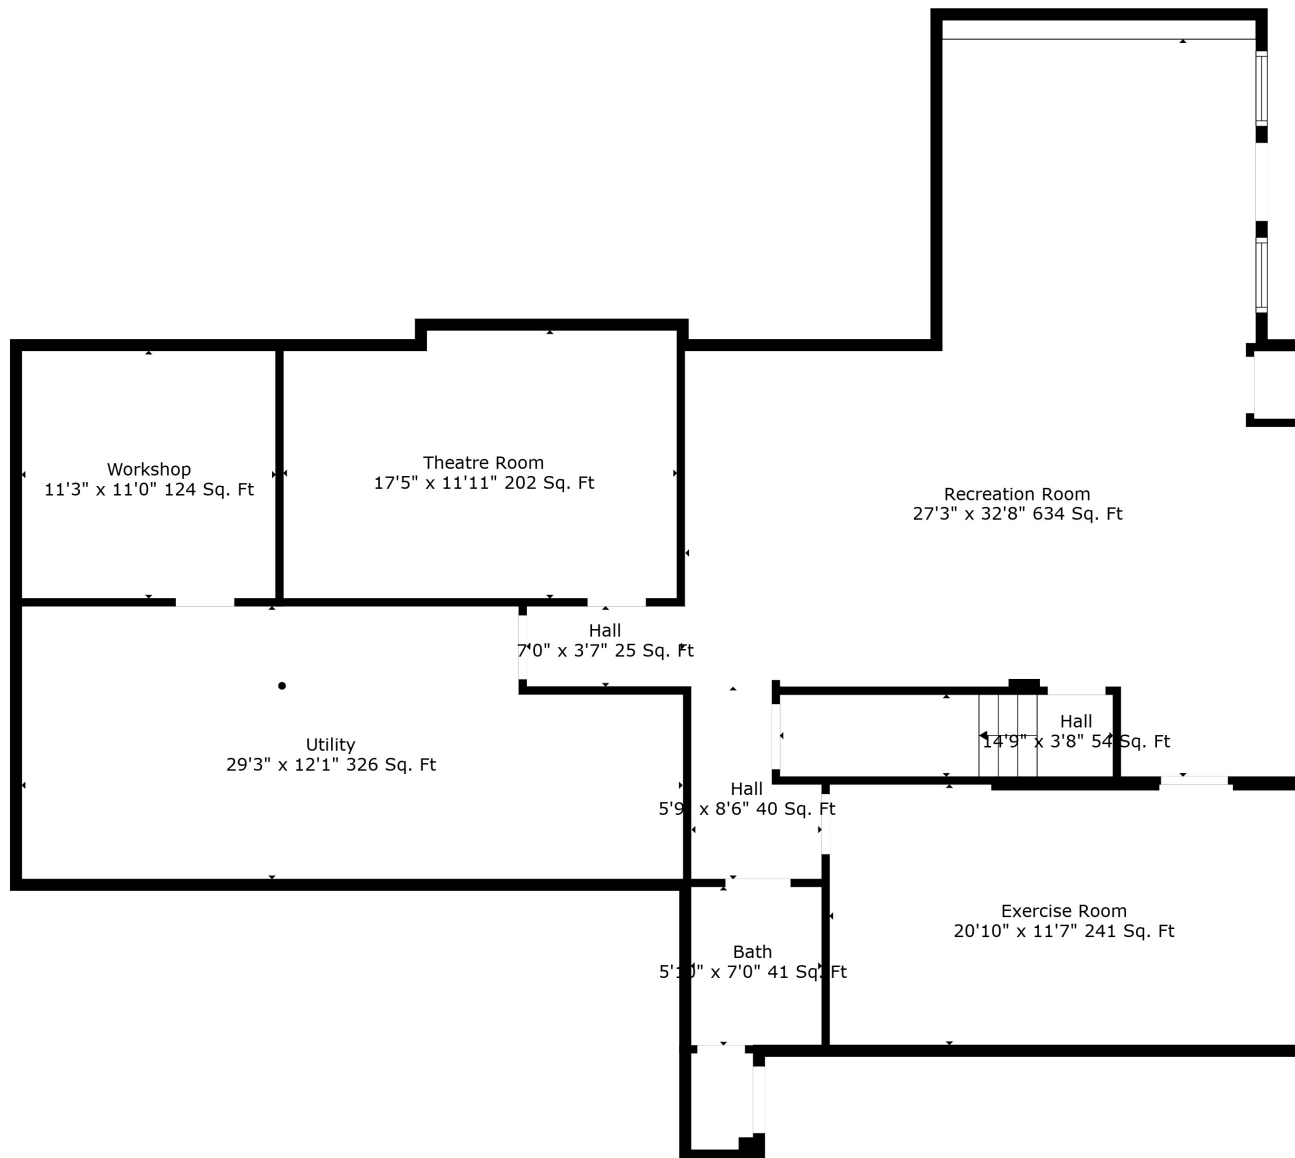

Floor 2

Floor 3

Floor 1

Total scanned area: 5608 sq. ft

Total scanned area: 5608 sq. ft

Total scanned area: 5608 sq. ft

Measurements Are Calculated By Cubicasa Technology. Deemed Highly Reliable But Not Guaranteed.

Total scanned area: 5608 sq. ft

Measurements Are Calculated By Cubicasa Technology. Deemed Highly Reliable But Not Guaranteed.