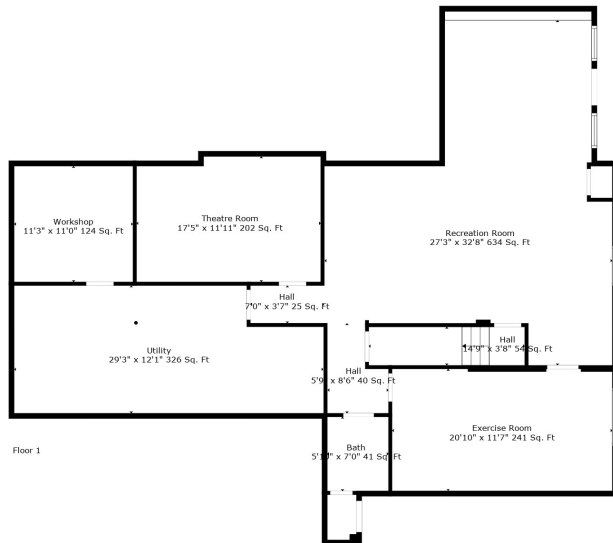

Floor 2

Floor 3

Floor 1

Total scanned area: 5608 sq. ft

Total scanned area: 5608 sq. ft

Total scanned area: 5608 sq. ft

Measurements Are Calculated By Cubicasa Technology. Deemed Highly Reliable But Not Guaranteed.

Total scanned area: 5608 sq. ft

Measurements Are Calculated By Cubicasa Technology. Deemed Highly Reliable But Not Guaranteed.