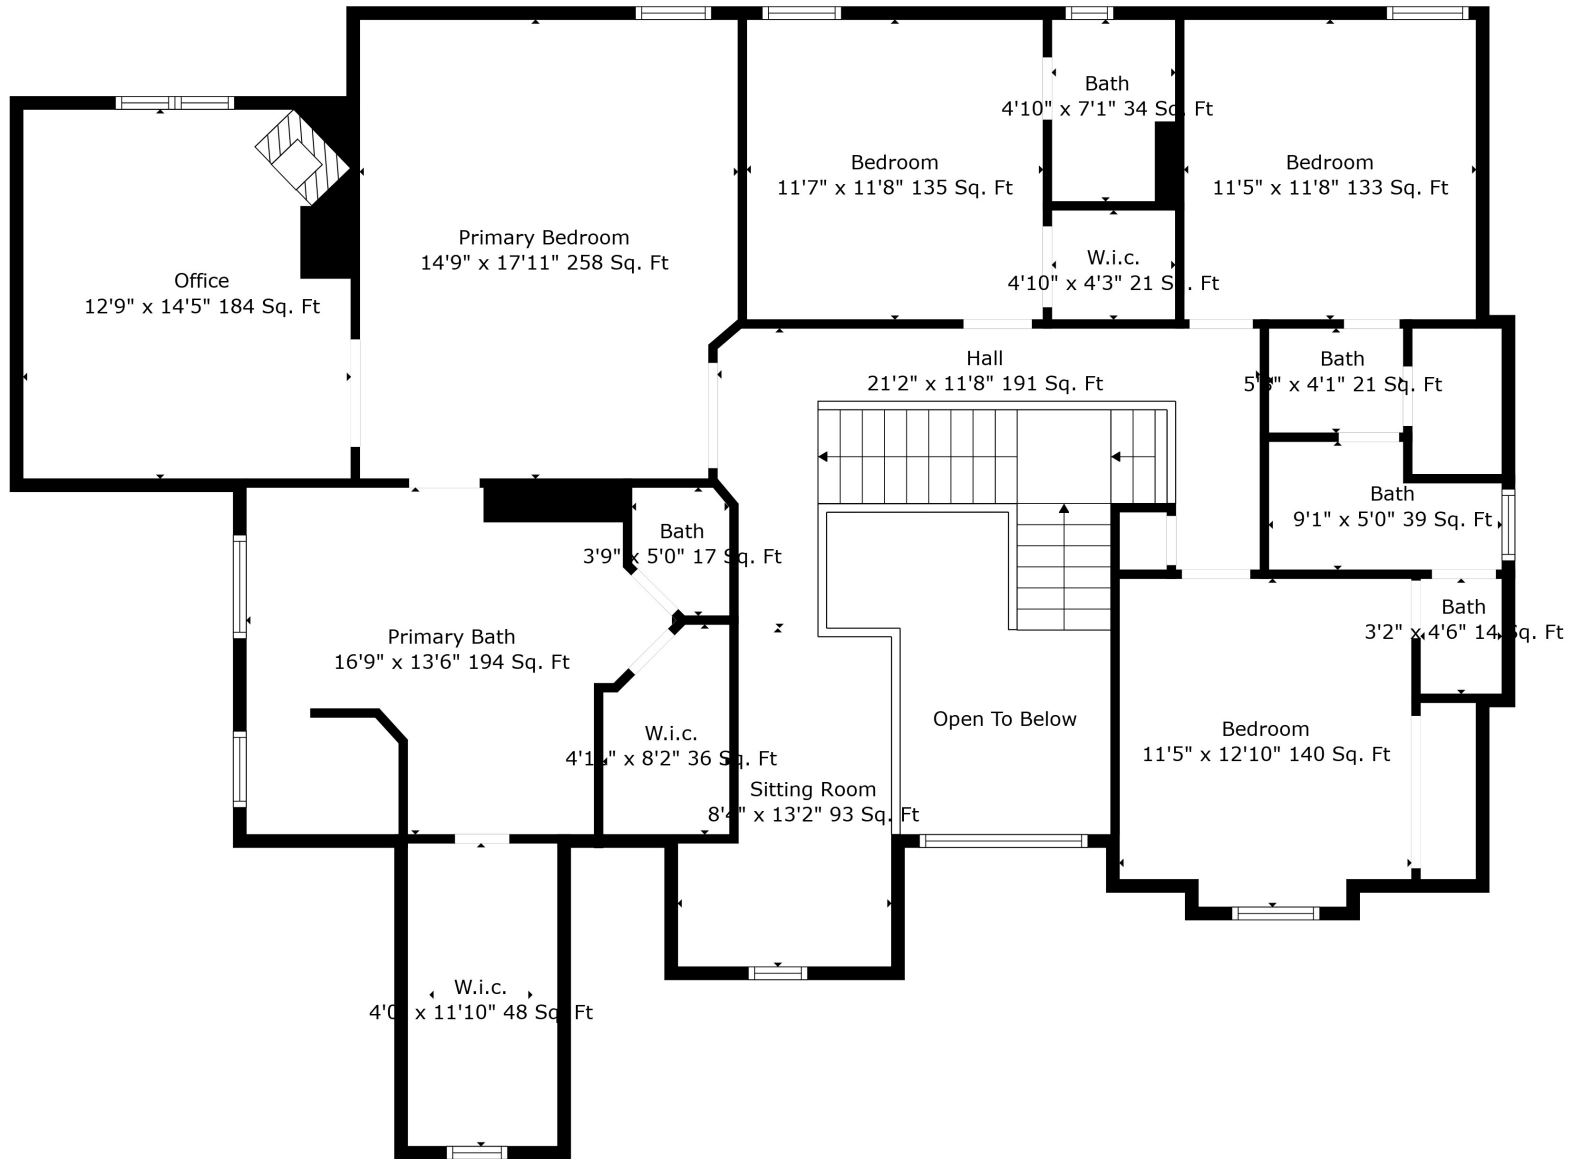

Floor 2

Floor 3

Floor 1

Total scanned area: 5608 sq. ft

Total scanned area: 5608 sq. ft

Total scanned area: 5608 sq. ft

Measurements Are Calculated By Cubicasa Technology. Deemed Highly Reliable But Not Guaranteed.

Total scanned area: 5608 sq. ft

Measurements Are Calculated By Cubicasa Technology. Deemed Highly Reliable But Not Guaranteed.