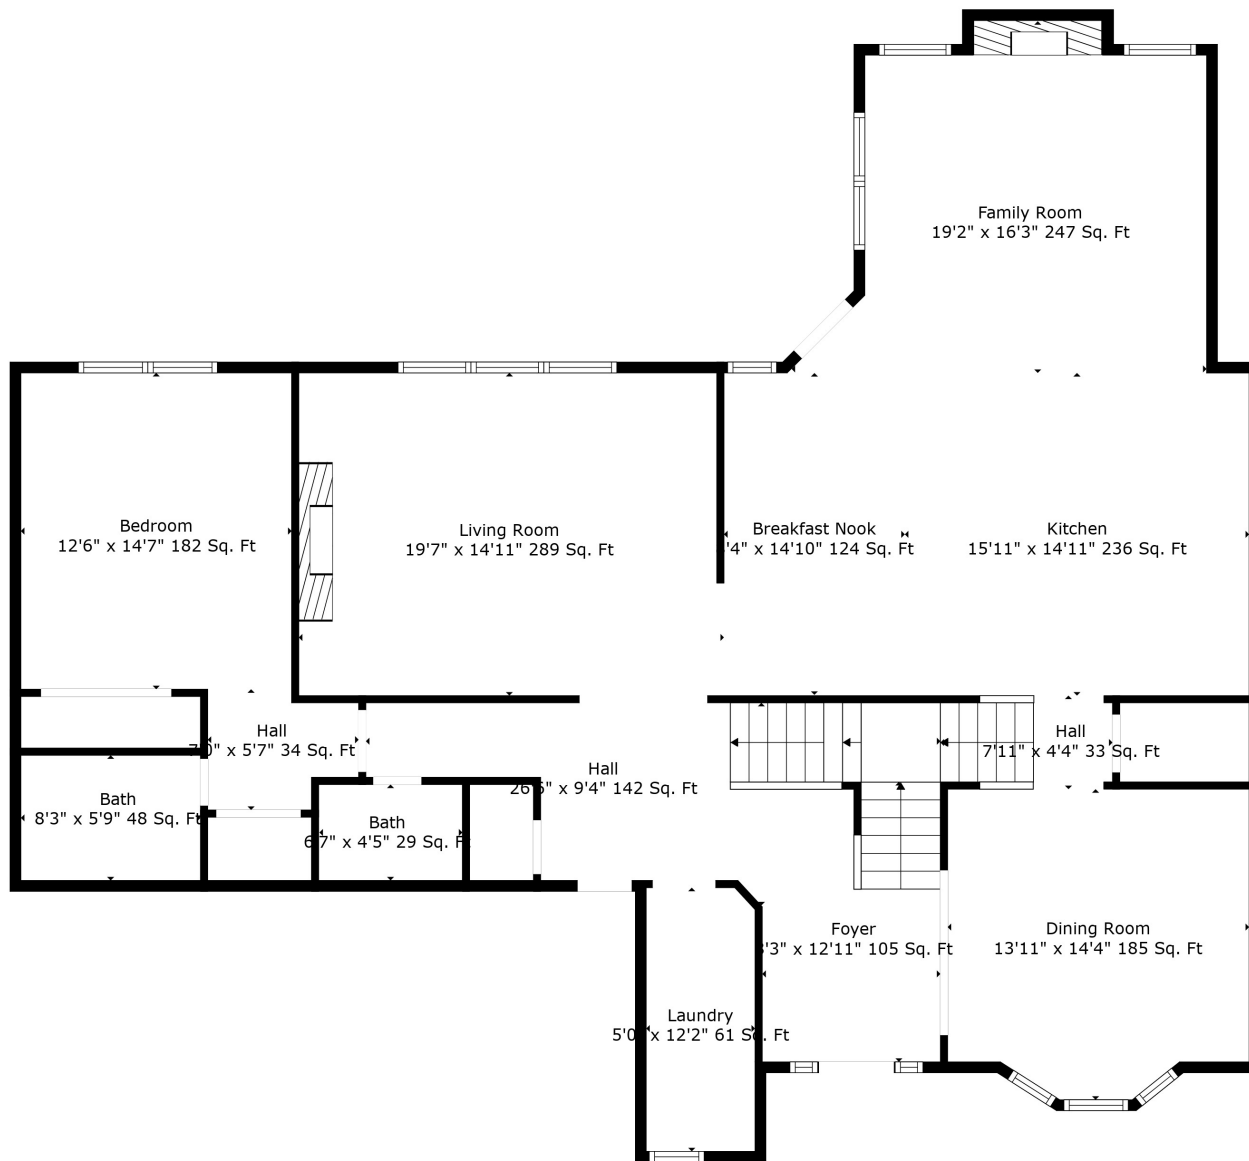

Floor 2

Floor 3

Floor 1

Total scanned area: 5608 sq. ft

Total scanned area: 5608 sq. ft

Total scanned area: 5608 sq. ft

Measurements Are Calculated By Cubicasa Technology. Deemed Highly Reliable But Not Guaranteed.

Total scanned area: 5608 sq. ft

Measurements Are Calculated By Cubicasa Technology. Deemed Highly Reliable But Not Guaranteed.