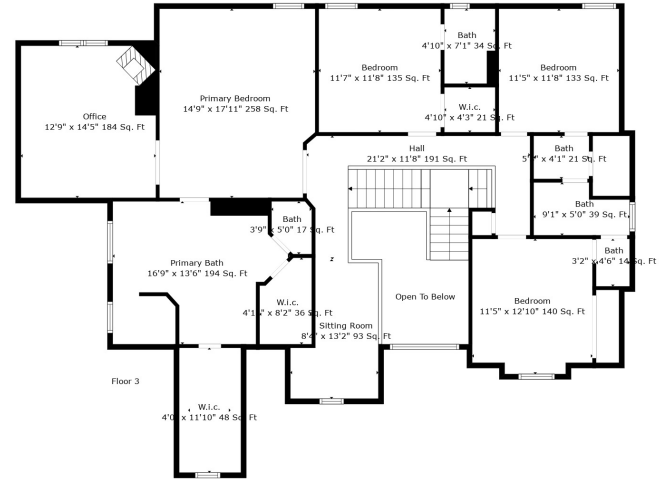

Floor 2

Floor 3

Floor 1

Total scanned area: 5608 sq. ft

Total scanned area: 5608 sq. ft

Total scanned area: 5608 sq. ft

Measurements Are Calculated By Cubicasa Technology. Deemed Highly Reliable But Not Guaranteed.

Total scanned area: 5608 sq. ft

Measurements Are Calculated By Cubicasa Technology. Deemed Highly Reliable But Not Guaranteed.