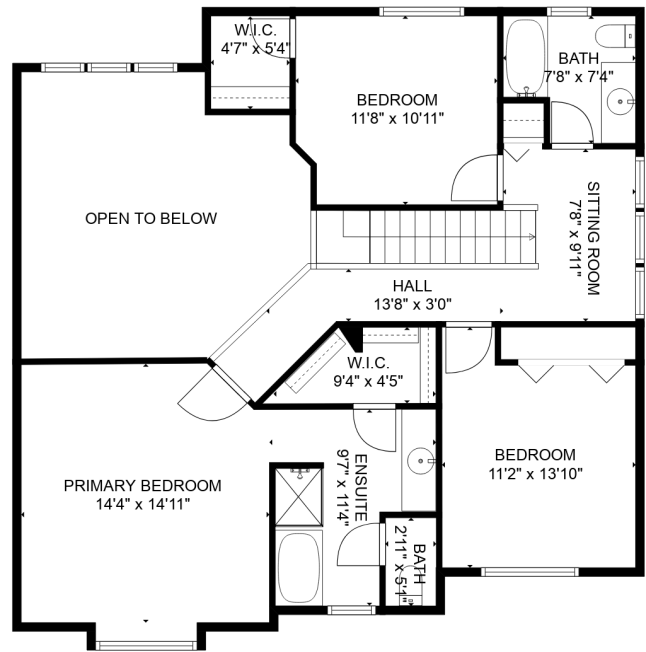

Gitika Chawla
 Personal Real Estate Corporation
TOP 1% REALTOR
 604.655.9008
 gitika@realestatewithgitika.com
 realestatewithgitika.com
 ਪੰਜਾਬੀ ਹਿੰਦੀ اردو
 RE/MAX BOZZ REALTY

14972 58A Ave Surrey, BC

MAIN FLOOR	1,059 SQ.FT.
LOWER FLOOR	995 SQ.FT.
UPPER FLOOR	1,009 SQ.FT.
TOTAL LIVING AREA	3,063 SQ.FT.
GARAGE	332 SQ.FT.
TOTAL	3,395 SQ.FT.

MAIN FLOOR
 1,059 SQ.FT.

UPPER FLOOR
 1,009 SQ.FT.

LOWER FLOOR
 995 SQ.FT.

This floorplan is provided without warranty of any kind. The contractor disclaims any warranty including, without limitation, satisfactory quality or accuracy of dimensions. Floorplan is for visual marketing purposes and is not guaranteed.