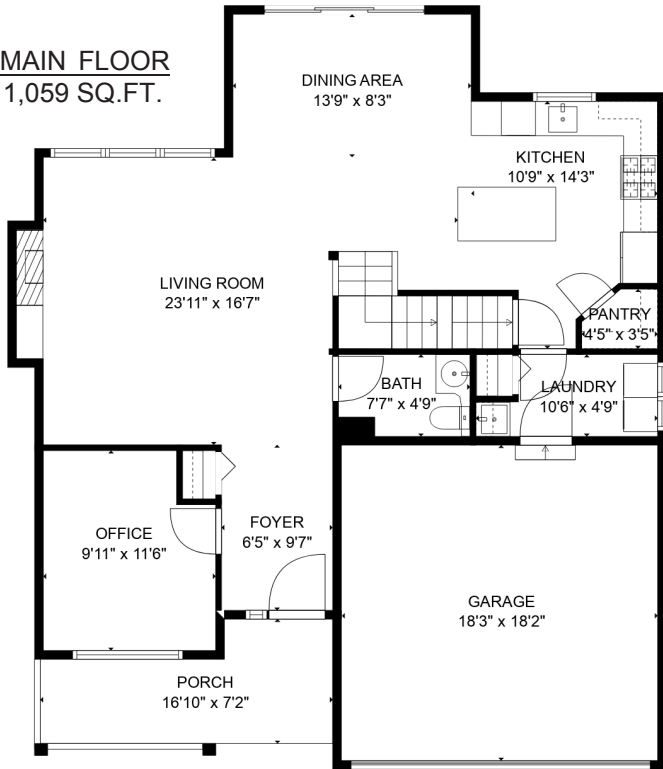

Gitika Chawla
 Personal Real Estate Corporation
TOP 1% REALTOR
 604.655.9008
 gitika@realestatewithgitika.com
 realestatewithgitika.com
 ਪੰਜਾਬੀ ਹਿੰਦੀ اردو
 RE/MAX BOZZ REALTY

14972 58A Ave Surrey, BC

MAIN FLOOR	1,059 SQ.FT.
LOWER FLOOR	995 SQ.FT.
UPPER FLOOR	1,009 SQ.FT.
TOTAL LIVING AREA	3,063 SQ.FT.
GARAGE	332 SQ.FT.
TOTAL	3,395 SQ.FT.

MAIN FLOOR
 1,059 SQ.FT.

UPPER FLOOR
 1,009 SQ.FT.

LOWER FLOOR
 995 SQ.FT.

This floorplan is provided without warranty of any kind. The contractor disclaims any warranty including, without limitation, satisfactory quality or accuracy of dimensions. Floorplan is for visual marketing purposes and is not guaranteed.