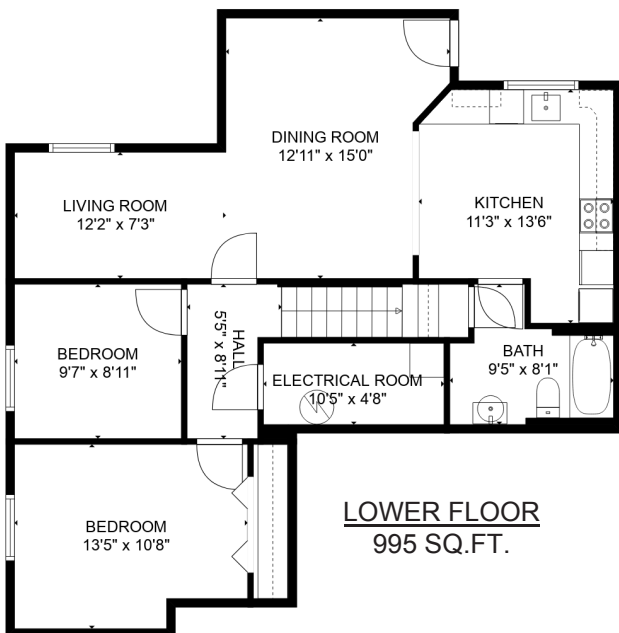

Gitika Chawla
 Personal Real Estate Corporation
TOP 1% REALTOR
 604.655.9008
 gitika@realestatewithgitika.com
 realestatewithgitika.com
 ਪੰਜਾਬੀ ਹਿੰਦੀ اردو
 RE/MAX BOZZ REALTY

14972 58A Ave Surrey, BC

MAIN FLOOR	1,059 SQ.FT.
LOWER FLOOR	995 SQ.FT.
UPPER FLOOR	1,009 SQ.FT.
TOTAL LIVING AREA	3,063 SQ.FT.
GARAGE	332 SQ.FT.
TOTAL	3,395 SQ.FT.

MAIN FLOOR
 1,059 SQ.FT.

UPPER FLOOR
 1,009 SQ.FT.

LOWER FLOOR
 995 SQ.FT.

This floorplan is provided without warranty of any kind. The contractor disclaims any warranty including, without limitation, satisfactory quality or accuracy of dimensions. Floorplan is for visual marketing purposes and is not guaranteed.