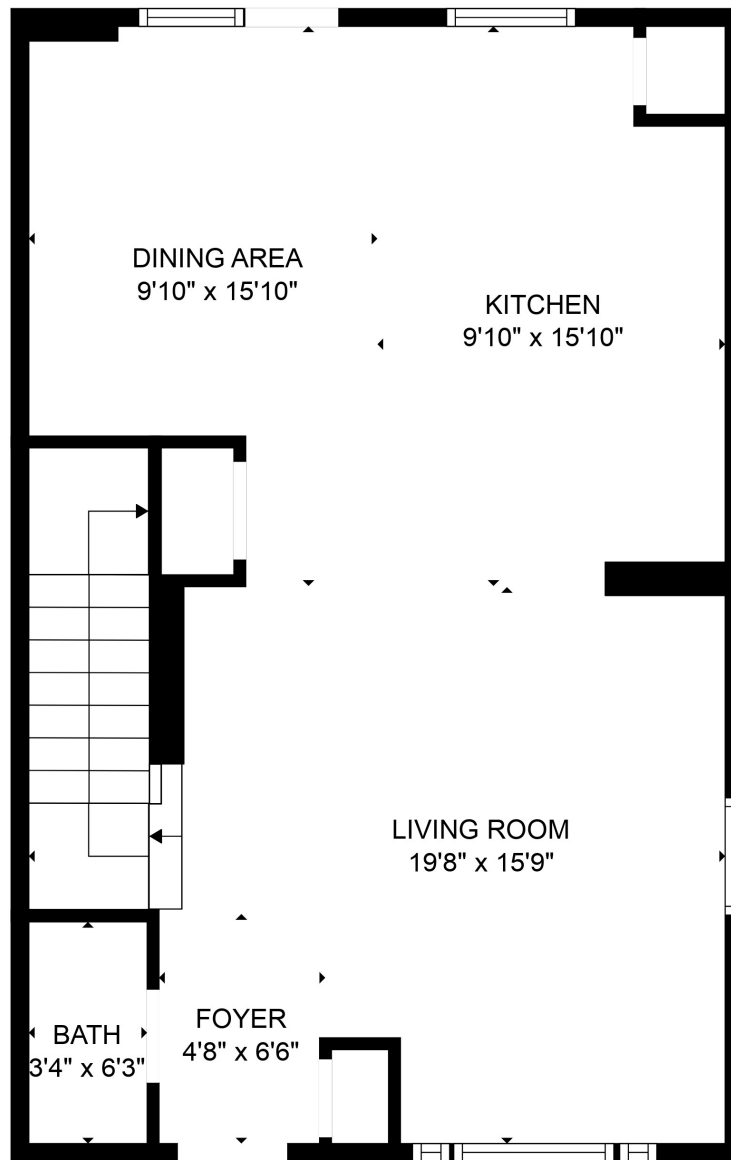

FLOOR 1

FLOOR 2

Total scanned area: 1332 sq. ft

SIZES AND DIMENSIONS ARE APPROXIMATE. ACTUAL MAY VARY.

Total scanned area: 1332 sq. ft

SIZES AND DIMENSIONS ARE APPROXIMATE. ACTUAL MAY VARY.

Total scanned area: 1332 sq. ft

SIZES AND DIMENSIONS ARE APPROXIMATE. ACTUAL MAY VARY.