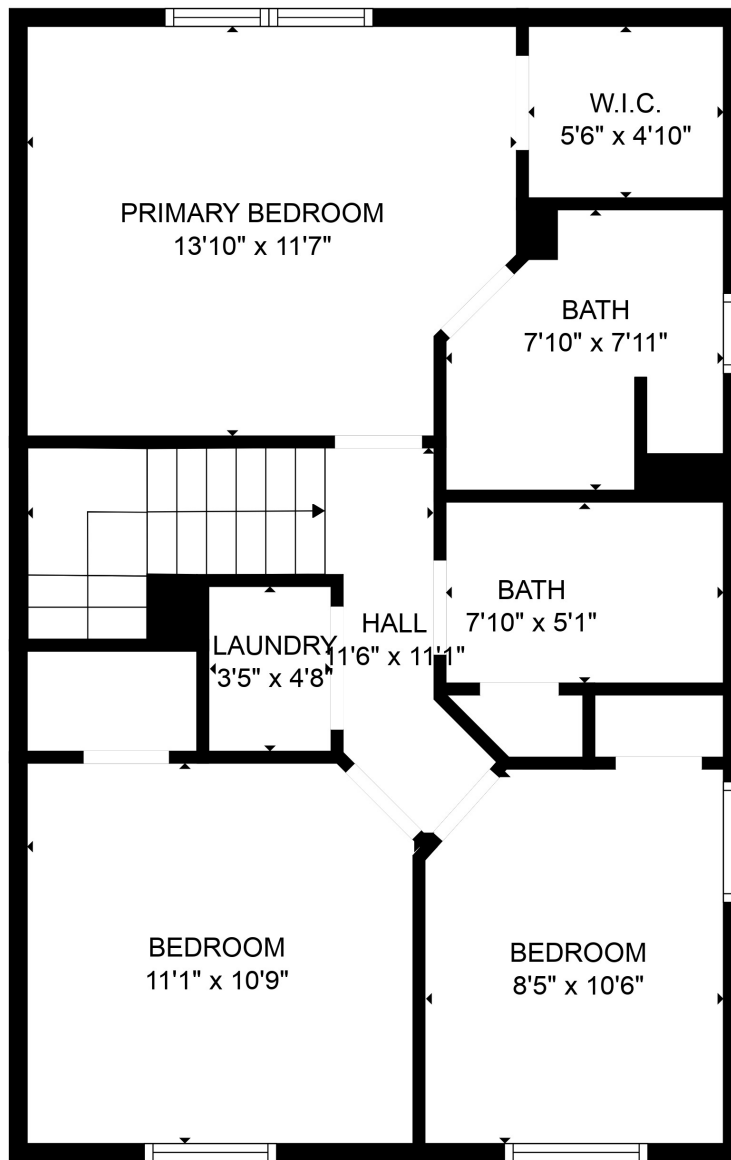

FLOOR 1

FLOOR 2

Total scanned area: 1332 sq. ft

SIZES AND DIMENSIONS ARE APPROXIMATE. ACTUAL MAY VARY.

Total scanned area: 1332 sq. ft

SIZES AND DIMENSIONS ARE APPROXIMATE. ACTUAL MAY VARY.

Total scanned area: 1332 sq. ft

SIZES AND DIMENSIONS ARE APPROXIMATE. ACTUAL MAY VARY.