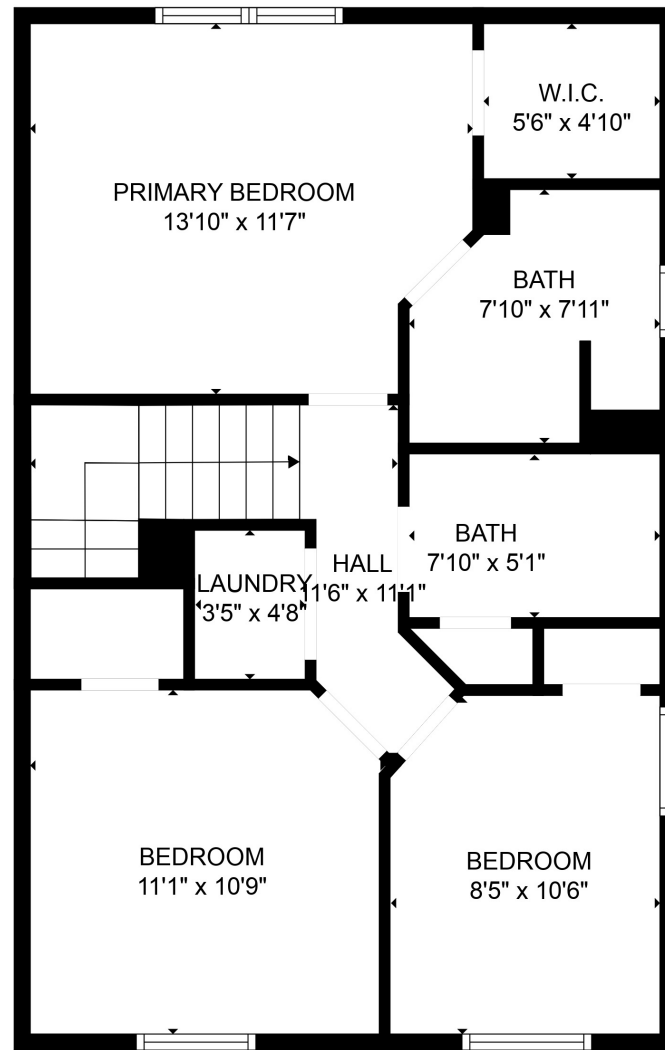

FLOOR 1

FLOOR 2

Total scanned area: 1332 sq. ft

SIZES AND DIMENSIONS ARE APPROXIMATE. ACTUAL MAY VARY.

Total scanned area: 1332 sq. ft

SIZES AND DIMENSIONS ARE APPROXIMATE. ACTUAL MAY VARY.

Total scanned area: 1332 sq. ft

SIZES AND DIMENSIONS ARE APPROXIMATE. ACTUAL MAY VARY.