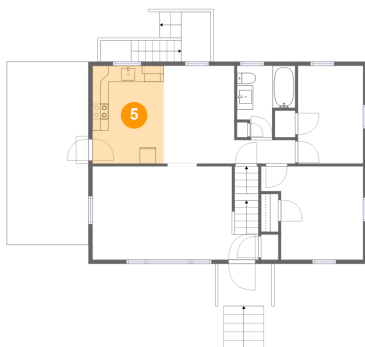

1230 Jeanette Avenue, Lynn Haven, Vinton, Roanoke
County, Virginia, United States, 24179

3 Floor 1 - Basement

Dimensions: 20'10" x 11'7"
Area: 235 sq. ft
Counted as living area: No

Heated: Yes
Finished: No
Enclosed: Yes
Contiguous: Yes
Permitted: Yes
Wet space: No
Addition: No
Conversion: No

4 Floor 1 - Utility

Dimensions: 20'6" x 12'1"
Area: 248 sq. ft
Counted as living area: No

Heated: Yes
Finished: No
Enclosed: Yes
Contiguous: Yes
Permitted: Yes
Wet space: No
Addition: No
Conversion: No

5 Floor 2 - Kitchen