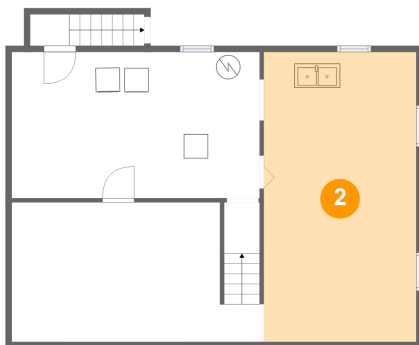

1230 Jeanette Avenue, Lynn Haven, Vinton, Roanoke County, Virginia, United States, 24179

Room dimensions

Floor 3

Total sqft: 570 Living area: 432

#		Dimensions	sqft	Counted as living area
15	Hall	9'6" x 3'11"	37 sq. ft	Yes
16	Bedroom	12'8" x 14'10"	133 sq. ft	Yes
17	Bedroom	17'3" x 14'10"	172 sq. ft	Yes
18	Attic	12'3" x 5'1"	63 sq. ft	No

1230 Jeanette Avenue, Lynn Haven, Vinton, Roanoke County, Virginia, United States, 24179

1 Floor 1 - Patio

Dimensions: 3'2" x 2'7"
Area: 25 sq. ft
Counted as living area: No

Heated: No
Finished: Yes
Enclosed: No
Contiguous: Yes
Permitted: Yes
Wet space: No
Addition: No
Conversion: No

2 Floor 1 - Basement

Dimensions: 12'7" x 23'11"
Area: 303 sq. ft
Counted as living area: No

Heated: Yes
Finished: No
Enclosed: Yes
Contiguous: Yes
Permitted: Yes
Wet space: No
Addition: No
Conversion: No