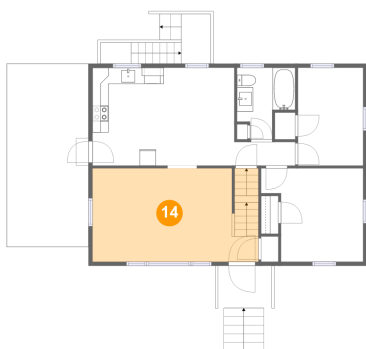

Dimensions: 12'8" x 11'7"
Area: 125 sq. ft
Counted as living area: Yes

Heated: Yes
Finished: Yes
Enclosed: Yes
Contiguous: Yes
Permitted: Yes
Wet space: No
Addition: No
Conversion: No

1230 Jeanette Avenue, Lynn Haven, Vinton, Roanoke
County, Virginia, United States, 24179

12 Floor 2 - Dining Area

Dimensions: 8'9" x 12'1"
Area: 106 sq. ft
Counted as living area: Yes

Heated: Yes
Finished: Yes
Enclosed: Yes
Contiguous: Yes
Permitted: Yes
Wet space: No
Addition: No
Conversion: No

13 Floor 2 - Hall

Dimensions: 7'7" x 2'11"
Area: 22 sq. ft
Counted as living area: Yes

Heated: Yes
Finished: Yes
Enclosed: Yes
Contiguous: Yes
Permitted: Yes
Wet space: No
Addition: No
Conversion: No

14 Floor 2 - Living Room

Dimensions: 20'6" x 11'7"
Area: 235 sq. ft
Counted as living area: Yes

Heated: Yes
Finished: Yes
Enclosed: Yes
Contiguous: Yes
Permitted: Yes
Wet space: No
Addition: No
Conversion: No

1230 Jeanette Avenue, Lynn Haven, Vinton, Roanoke
County, Virginia, United States, 24179