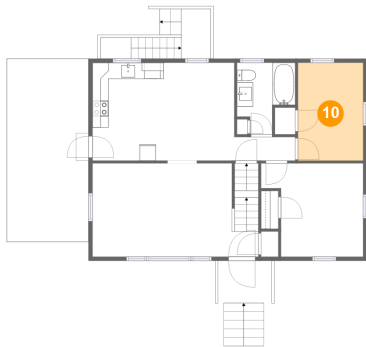

9 Floor 2 - Bath

Dimensions: 7'3" x 8'10"
Area: 50 sq. ft
Counted as living area: Yes

Heated: Yes
Finished: Yes
Enclosed: Yes
Contiguous: Yes
Permitted: Yes
Wet space: Yes
Addition: No
Conversion: No

10 Floor 2 - Bedroom