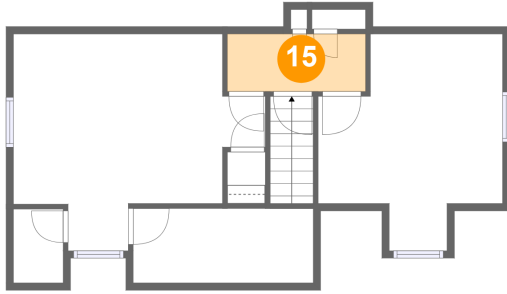

1230 Jeanette Avenue, Lynn Haven, Vinton, Roanoke
County, Virginia, United States, 24179

15 Floor 3 - Hall

Dimensions: 9'6" x 3'11"
Area: 37 sq. ft
Counted as living area: Yes

Heated: Yes
Finished: Yes
Enclosed: Yes
Contiguous: Yes
Permitted: Yes
Wet space: No
Addition: No
Conversion: No