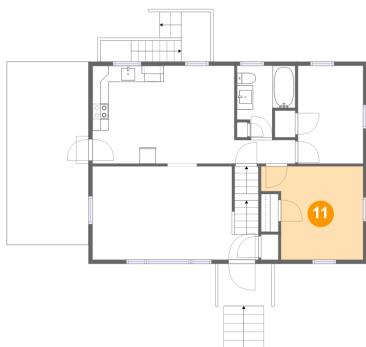

9 Floor 2 - Bath

Dimensions: 7'3" x 8'10"
Area: 50 sq. ft
Counted as living area: Yes

Heated: Yes
Finished: Yes
Enclosed: Yes
Contiguous: Yes
Permitted: Yes
Wet space: Yes
Addition: No
Conversion: No

10 Floor 2 - Bedroom

Dimensions: 8'1" x 12'1"
Area: 98 sq. ft
Counted as living area: Yes

Heated: Yes
Finished: Yes
Enclosed: Yes
Contiguous: Yes
Permitted: Yes
Wet space: No
Addition: No
Conversion: No

11 Floor 2 - Bedroom

Dimensions: 12'8" x 11'7"
Area: 125 sq. ft
Counted as living area: Yes

Heated: Yes
Finished: Yes
Enclosed: Yes
Contiguous: Yes
Permitted: Yes
Wet space: No
Addition: No
Conversion: No

1230 Jeanette Avenue, Lynn Haven, Vinton, Roanoke
County, Virginia, United States, 24179