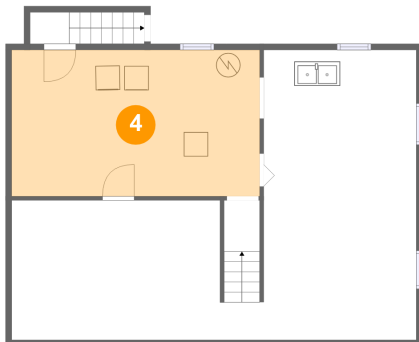

1230 Jeanette Avenue, Lynn Haven, Vinton, Roanoke
County, Virginia, United States, 24179

3 Floor 1 - Basement

Dimensions: 20'10" x 11'7"
Area: 235 sq. ft
Counted as living area: No

Heated: Yes
Finished: No
Enclosed: Yes
Contiguous: Yes
Permitted: Yes
Wet space: No
Addition: No
Conversion: No

4 Floor 1 - Utility

Dimensions: 20'6" x 12'1"
Area: 248 sq. ft
Counted as living area: No

Heated: Yes
Finished: No
Enclosed: Yes
Contiguous: Yes
Permitted: Yes
Wet space: No
Addition: No
Conversion: No

5 Floor 2 - Kitchen