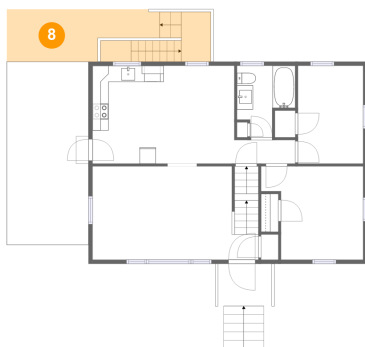

8 Floor 2 - Patio

Dimensions: 18'11" x 6'6"
Area: 157 sq. ft
Counted as living area: No

Heated: No
Finished: Yes
Enclosed: No
Contiguous: Yes
Permitted: Yes
Wet space: No
Addition: No
Conversion: No