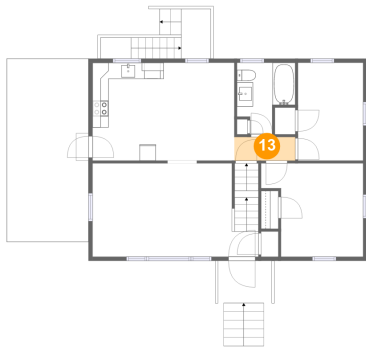

13 Floor 2 - Hall

Dimensions: 7'7" x 2'11"
Area: 22 sq. ft
Counted as living area: Yes

Heated: Yes
Finished: Yes
Enclosed: Yes
Contiguous: Yes
Permitted: Yes
Wet space: No
Addition: No
Conversion: No