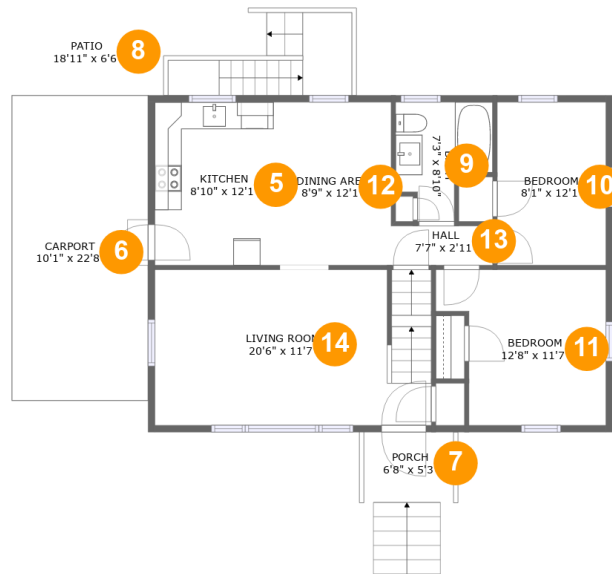

 **2,766** Total sqft

1230 Jeanette Avenue, Lynn Haven, Vinton, Roanoke County, Virginia, United States, 24179

Room dimensions

Floor 1

Total sqft: 887 Living area: 0

#		Dimensions	sqft	Counted as living area
1	Patio	3'2" x 2'7"	25 sq. ft	No
2	Basement	12'7" x 23'11"	303 sq. ft	No
3	Basement	20'10" x 11'7"	235 sq. ft	No
4	Utility	20'6" x 12'1"	248 sq. ft	No

1230 Jeanette Avenue, Lynn Haven, Vinton, Roanoke County, Virginia, United States, 24179

Room dimensions

Floor 2

Total sqft: 1309

Living area: 862

#		Dimensions	sqft	Counted as living area
5	Kitchen	8'10" x 12'1"	106 sq. ft	Yes
6	Carport	10'1" x 22'8"	229 sq. ft	No
7	Porch	6'8" x 5'3"	61 sq. ft	No
8	Patio	18'11" x 6'6"	157 sq. ft	No
9	Bath	7'3" x 8'10"	50 sq. ft	Yes
10	Bedroom	8'1" x 12'1"	98 sq. ft	Yes
11	Bedroom	12'8" x 11'7"	125 sq. ft	Yes
12	Dining Area	8'9" x 12'1"	106 sq. ft	Yes
13	Hall	7'7" x 2'11"	22 sq. ft	Yes
14	Living Room	20'6" x 11'7"	235 sq. ft	Yes

1230 Jeanette Avenue, Lynn Haven, Vinton, Roanoke County, Virginia, United States, 24179

Room dimensions

Floor 3

Total sqft: 570 Living area: 432

#		Dimensions	sqft	Counted as living area
15	Hall	9'6" x 3'11"	37 sq. ft	Yes
16	Bedroom	12'8" x 14'10"	133 sq. ft	Yes
17	Bedroom	17'3" x 14'10"	172 sq. ft	Yes
18	Attic	12'3" x 5'1"	63 sq. ft	No

Dimensions: 12'8" x 11'7"
Area: 125 sq. ft
Counted as living area: Yes

Heated: Yes
Finished: Yes
Enclosed: Yes
Contiguous: Yes
Permitted: Yes
Wet space: No
Addition: No
Conversion: No

1230 Jeanette Avenue, Lynn Haven, Vinton, Roanoke
County, Virginia, United States, 24179