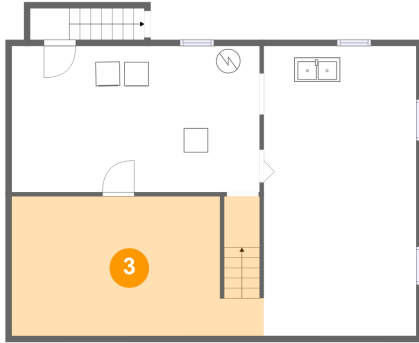

2 Floor 1 - Basement

Dimensions: 12'7" x 23'11"
Area: 303 sq. ft
Counted as living area: No

Heated: Yes
Finished: No
Enclosed: Yes
Contiguous: Yes
Permitted: Yes
Wet space: No
Addition: No
Conversion: No

1230 Jeanette Avenue, Lynn Haven, Vinton, Roanoke
County, Virginia, United States, 24179

3 Floor 1 - Basement

Dimensions: 20'10" x 11'7"
Area: 235 sq. ft
Counted as living area: No

Heated: Yes
Finished: No
Enclosed: Yes
Contiguous: Yes
Permitted: Yes
Wet space: No
Addition: No
Conversion: No