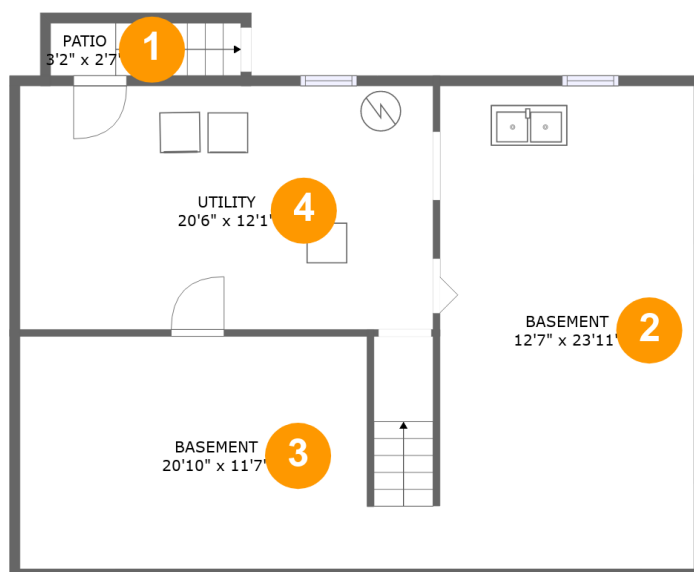

 **2,766** Total sqft

1230 Jeanette Avenue, Lynn Haven, Vinton, Roanoke County, Virginia, United States, 24179

Room dimensions

Floor 1

Total sqft: 887 Living area: 0

#		Dimensions	sqft	Counted as living area
1	Patio	3'2" x 2'7"	25 sq. ft	No
2	Basement	12'7" x 23'11"	303 sq. ft	No
3	Basement	20'10" x 11'7"	235 sq. ft	No
4	Utility	20'6" x 12'1"	248 sq. ft	No

1230 Jeanette Avenue, Lynn Haven, Vinton, Roanoke County, Virginia, United States, 24179

Room dimensions

Floor 2

Total sqft: 1309

Living area: 862

#		Dimensions	sqft	Counted as living area
5	Kitchen	8'10" x 12'1"	106 sq. ft	Yes
6	Carport	10'1" x 22'8"	229 sq. ft	No
7	Porch	6'8" x 5'3"	61 sq. ft	No
8	Patio	18'11" x 6'6"	157 sq. ft	No
9	Bath	7'3" x 8'10"	50 sq. ft	Yes
10	Bedroom	8'1" x 12'1"	98 sq. ft	Yes
11	Bedroom	12'8" x 11'7"	125 sq. ft	Yes
12	Dining Area	8'9" x 12'1"	106 sq. ft	Yes
13	Hall	7'7" x 2'11"	22 sq. ft	Yes
14	Living Room	20'6" x 11'7"	235 sq. ft	Yes

Dimensions: 12'8" x 11'7"
Area: 125 sq. ft
Counted as living area: Yes

Heated: Yes
Finished: Yes
Enclosed: Yes
Contiguous: Yes
Permitted: Yes
Wet space: No
Addition: No
Conversion: No

1230 Jeanette Avenue, Lynn Haven, Vinton, Roanoke
County, Virginia, United States, 24179

Dimensions: 20'6" x 11'7"
Area: 235 sq. ft
Counted as living area: Yes

Heated: Yes
Finished: Yes
Enclosed: Yes
Contiguous: Yes
Permitted: Yes
Wet space: No
Addition: No
Conversion: No

1230 Jeanette Avenue, Lynn Haven, Vinton, Roanoke
County, Virginia, United States, 24179