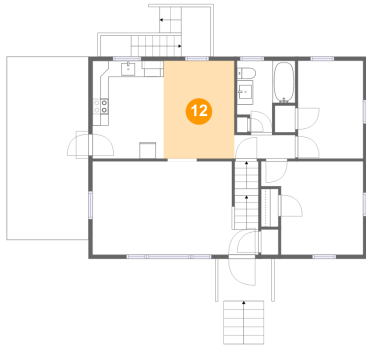

1230 Jeanette Avenue, Lynn Haven, Vinton, Roanoke
County, Virginia, United States, 24179

12 Floor 2 - Dining Area

Dimensions: 8'9" x 12'1"
Area: 106 sq. ft
Counted as living area: Yes

Heated: Yes
Finished: Yes
Enclosed: Yes
Contiguous: Yes
Permitted: Yes
Wet space: No
Addition: No
Conversion: No