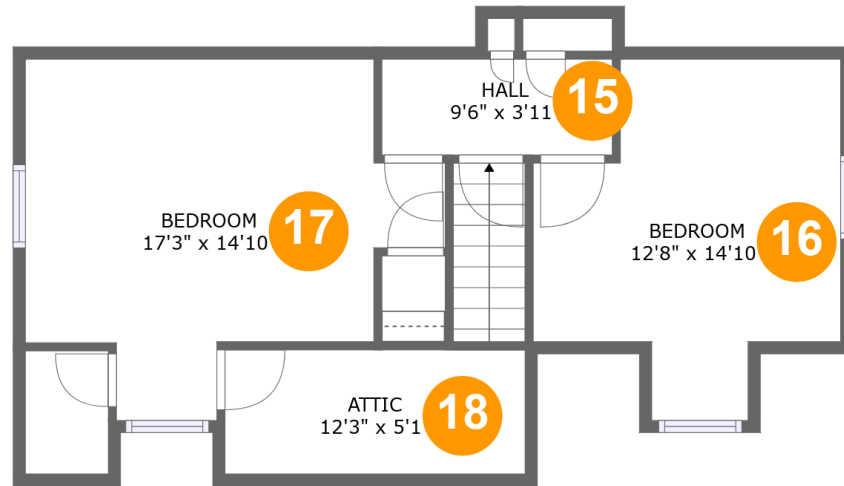

 **2,766** Total sqft

1230 Jeanette Avenue, Lynn Haven, Vinton, Roanoke County, Virginia, United States, 24179

Room dimensions

Floor 1

Total sqft: 887 Living area: 0

#		Dimensions	sqft	Counted as living area
1	Patio	3'2" x 2'7"	25 sq. ft	No
2	Basement	12'7" x 23'11"	303 sq. ft	No
3	Basement	20'10" x 11'7"	235 sq. ft	No
4	Utility	20'6" x 12'1"	248 sq. ft	No

1230 Jeanette Avenue, Lynn Haven, Vinton, Roanoke County, Virginia, United States, 24179

Room dimensions

Floor 2

Total sqft: 1309

Living area: 862

#		Dimensions	sqft	Counted as living area
5	Kitchen	8'10" x 12'1"	106 sq. ft	Yes
6	Carport	10'1" x 22'8"	229 sq. ft	No
7	Porch	6'8" x 5'3"	61 sq. ft	No
8	Patio	18'11" x 6'6"	157 sq. ft	No
9	Bath	7'3" x 8'10"	50 sq. ft	Yes
10	Bedroom	8'1" x 12'1"	98 sq. ft	Yes
11	Bedroom	12'8" x 11'7"	125 sq. ft	Yes
12	Dining Area	8'9" x 12'1"	106 sq. ft	Yes
13	Hall	7'7" x 2'11"	22 sq. ft	Yes
14	Living Room	20'6" x 11'7"	235 sq. ft	Yes

1230 Jeanette Avenue, Lynn Haven, Vinton, Roanoke County, Virginia, United States, 24179

Room dimensions

Floor 3

Total sqft: 570 Living area: 432

#		Dimensions	sqft	Counted as living area
15	Hall	9'6" x 3'11"	37 sq. ft	Yes
16	Bedroom	12'8" x 14'10"	133 sq. ft	Yes
17	Bedroom	17'3" x 14'10"	172 sq. ft	Yes
18	Attic	12'3" x 5'1"	63 sq. ft	No

Dimensions: 12'8" x 11'7"
Area: 125 sq. ft
Counted as living area: Yes

Heated: Yes
Finished: Yes
Enclosed: Yes
Contiguous: Yes
Permitted: Yes
Wet space: No
Addition: No
Conversion: No

1230 Jeanette Avenue, Lynn Haven, Vinton, Roanoke
County, Virginia, United States, 24179