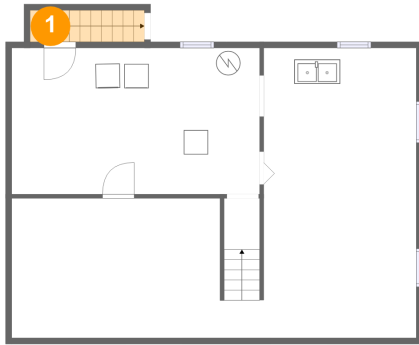

1230 Jeanette Avenue, Lynn Haven, Vinton, Roanoke County, Virginia, United States, 24179

Room dimensions

Floor 2

Total sqft: 1309

Living area: 862

#		Dimensions	sqft	Counted as living area
5	Kitchen	8'10" x 12'1"	106 sq. ft	Yes
6	Carport	10'1" x 22'8"	229 sq. ft	No
7	Porch	6'8" x 5'3"	61 sq. ft	No
8	Patio	18'11" x 6'6"	157 sq. ft	No
9	Bath	7'3" x 8'10"	50 sq. ft	Yes
10	Bedroom	8'1" x 12'1"	98 sq. ft	Yes
11	Bedroom	12'8" x 11'7"	125 sq. ft	Yes
12	Dining Area	8'9" x 12'1"	106 sq. ft	Yes
13	Hall	7'7" x 2'11"	22 sq. ft	Yes
14	Living Room	20'6" x 11'7"	235 sq. ft	Yes

1230 Jeanette Avenue, Lynn Haven, Vinton, Roanoke County, Virginia, United States, 24179

Room dimensions

Floor 3

Total sqft: 570 Living area: 432

#		Dimensions	sqft	Counted as living area
15	Hall	9'6" x 3'11"	37 sq. ft	Yes
16	Bedroom	12'8" x 14'10"	133 sq. ft	Yes
17	Bedroom	17'3" x 14'10"	172 sq. ft	Yes
18	Attic	12'3" x 5'1"	63 sq. ft	No

1230 Jeanette Avenue, Lynn Haven, Vinton, Roanoke County, Virginia, United States, 24179

1 Floor 1 - Patio

Dimensions: 3'2" x 2'7"
Area: 25 sq. ft
Counted as living area: No

Heated: No
Finished: Yes
Enclosed: No
Contiguous: Yes
Permitted: Yes
Wet space: No
Addition: No
Conversion: No