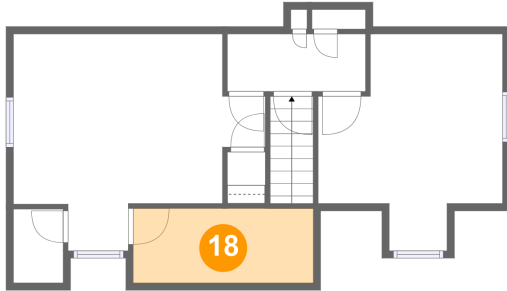

1230 Jeanette Avenue, Lynn Haven, Vinton, Roanoke
County, Virginia, United States, 24179

18 Floor 3 - Attic

Dimensions: 12'3" x 5'1"
Area: 63 sq. ft
Counted as living area: No

Heated: No
Finished: No
Enclosed: Yes
Contiguous: Yes
Permitted: Yes
Wet space: No
Addition: No
Conversion: No