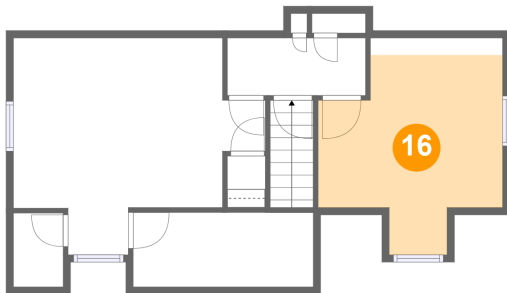

16 Floor 3 - Bedroom

Dimensions: 12'8" x 14'10"
Area: 133 sq. ft
Counted as living area: Yes

Heated: Yes
Finished: Yes
Enclosed: Yes
Contiguous: Yes
Permitted: Yes
Wet space: No
Addition: No
Conversion: No