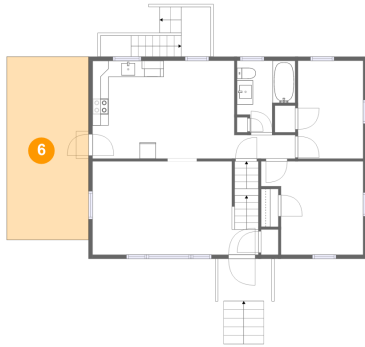

1230 Jeanette Avenue, Lynn Haven, Vinton, Roanoke
County, Virginia, United States, 24179

6 Floor 2 - Carport

Dimensions: 10'1" x 22'8"
Area: 229 sq. ft
Counted as living area: No

Heated: No
Finished: Yes
Enclosed: No
Contiguous: Yes
Permitted: Yes
Wet space: No
Addition: No
Conversion: No