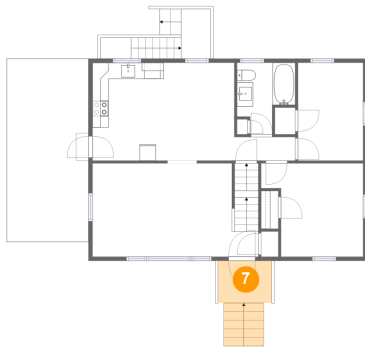

7 Floor 2 - Porch

Dimensions: 6'8" x 5'3"
Area: 61 sq. ft
Counted as living area: No

Heated: No
Finished: Yes
Enclosed: No
Contiguous: Yes
Permitted: Yes
Wet space: No
Addition: No
Conversion: No