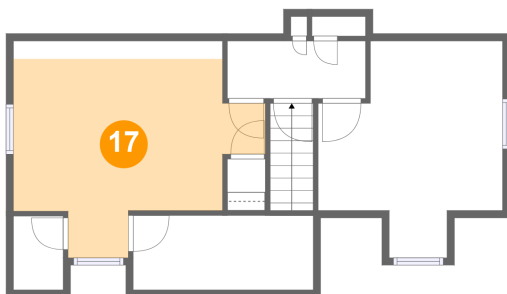

Dimensions: 20'6" x 11'7"
Area: 235 sq. ft
Counted as living area: Yes

Heated: Yes
Finished: Yes
Enclosed: Yes
Contiguous: Yes
Permitted: Yes
Wet space: No
Addition: No
Conversion: No

1230 Jeanette Avenue, Lynn Haven, Vinton, Roanoke
County, Virginia, United States, 24179

15 Floor 3 - Hall

Dimensions: 9'6" x 3'11"
Area: 37 sq. ft
Counted as living area: Yes

Heated: Yes
Finished: Yes
Enclosed: Yes
Contiguous: Yes
Permitted: Yes
Wet space: No
Addition: No
Conversion: No

16 Floor 3 - Bedroom

Dimensions: 12'8" x 14'10"
Area: 133 sq. ft
Counted as living area: Yes

Heated: Yes
Finished: Yes
Enclosed: Yes
Contiguous: Yes
Permitted: Yes
Wet space: No
Addition: No
Conversion: No

17 Floor 3 - Bedroom

Dimensions: 17'3" x 14'10"
Area: 172 sq. ft
Counted as living area: Yes

Heated: Yes
Finished: Yes
Enclosed: Yes
Contiguous: Yes
Permitted: Yes
Wet space: No
Addition: No
Conversion: No

1230 Jeanette Avenue, Lynn Haven, Vinton, Roanoke
County, Virginia, United States, 24179