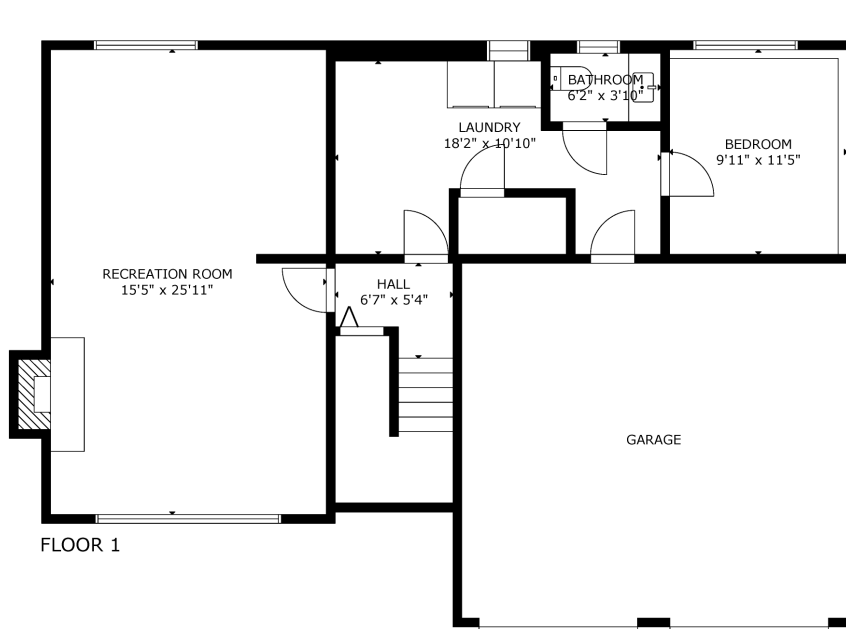

# Floor Plan

Estimated Area:  
Below Main: 822 sq. ft  
Main Floor: 1227 sq. ft  
Total: 2049 sq. ft

21219 93 Ave  
Langley Twp, BC V1M 1K3

Ann Griffiths

Cell: 604-897-7969  
Office: 604-393-7880  
Email: ann@selectrealestate.ca