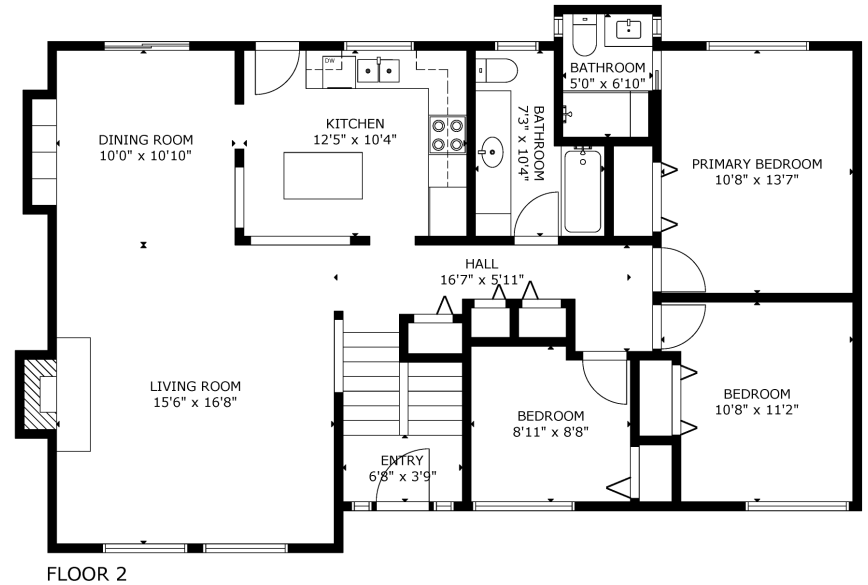

# Floor Plan

Estimated Area:  
Below Main: 822 sq. ft  
Main Floor: 1227 sq. ft  
Total: 2049 sq. ft

21219 93 Ave  
Langley Twp, BC V1M 1K3

Ann Griffiths

Cell: 604-897-7969  
Office: 604-393-7880  
Email: ann@selectrealestate.ca