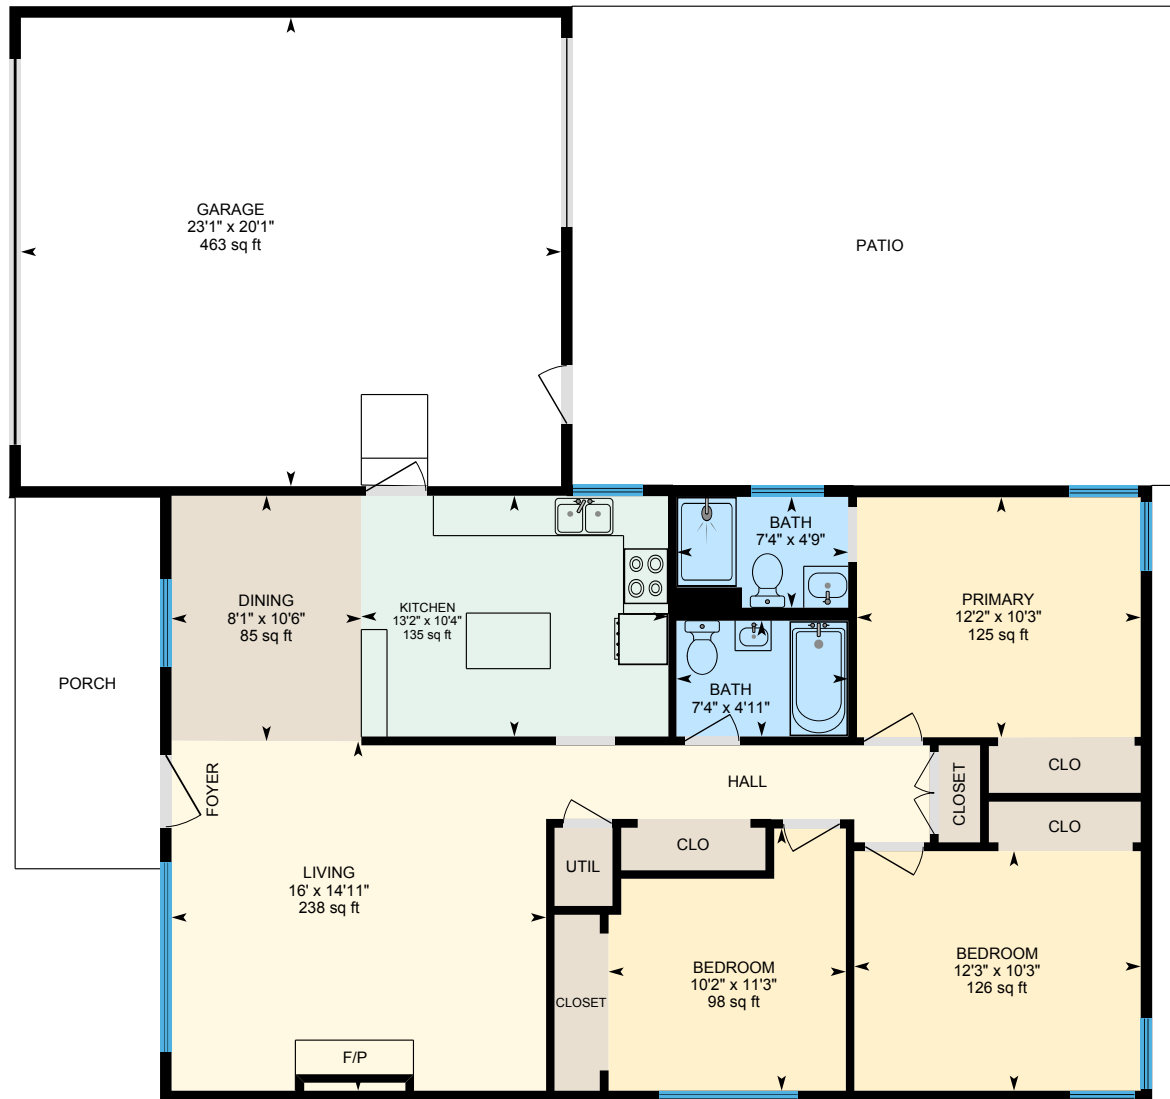

2001 La Veta Ct, Modesto, CA

Main Floor Finished Area 1120.57 sq ft
Unfinished Area 498.90 sq ft

PREPARED: 2025/01/18