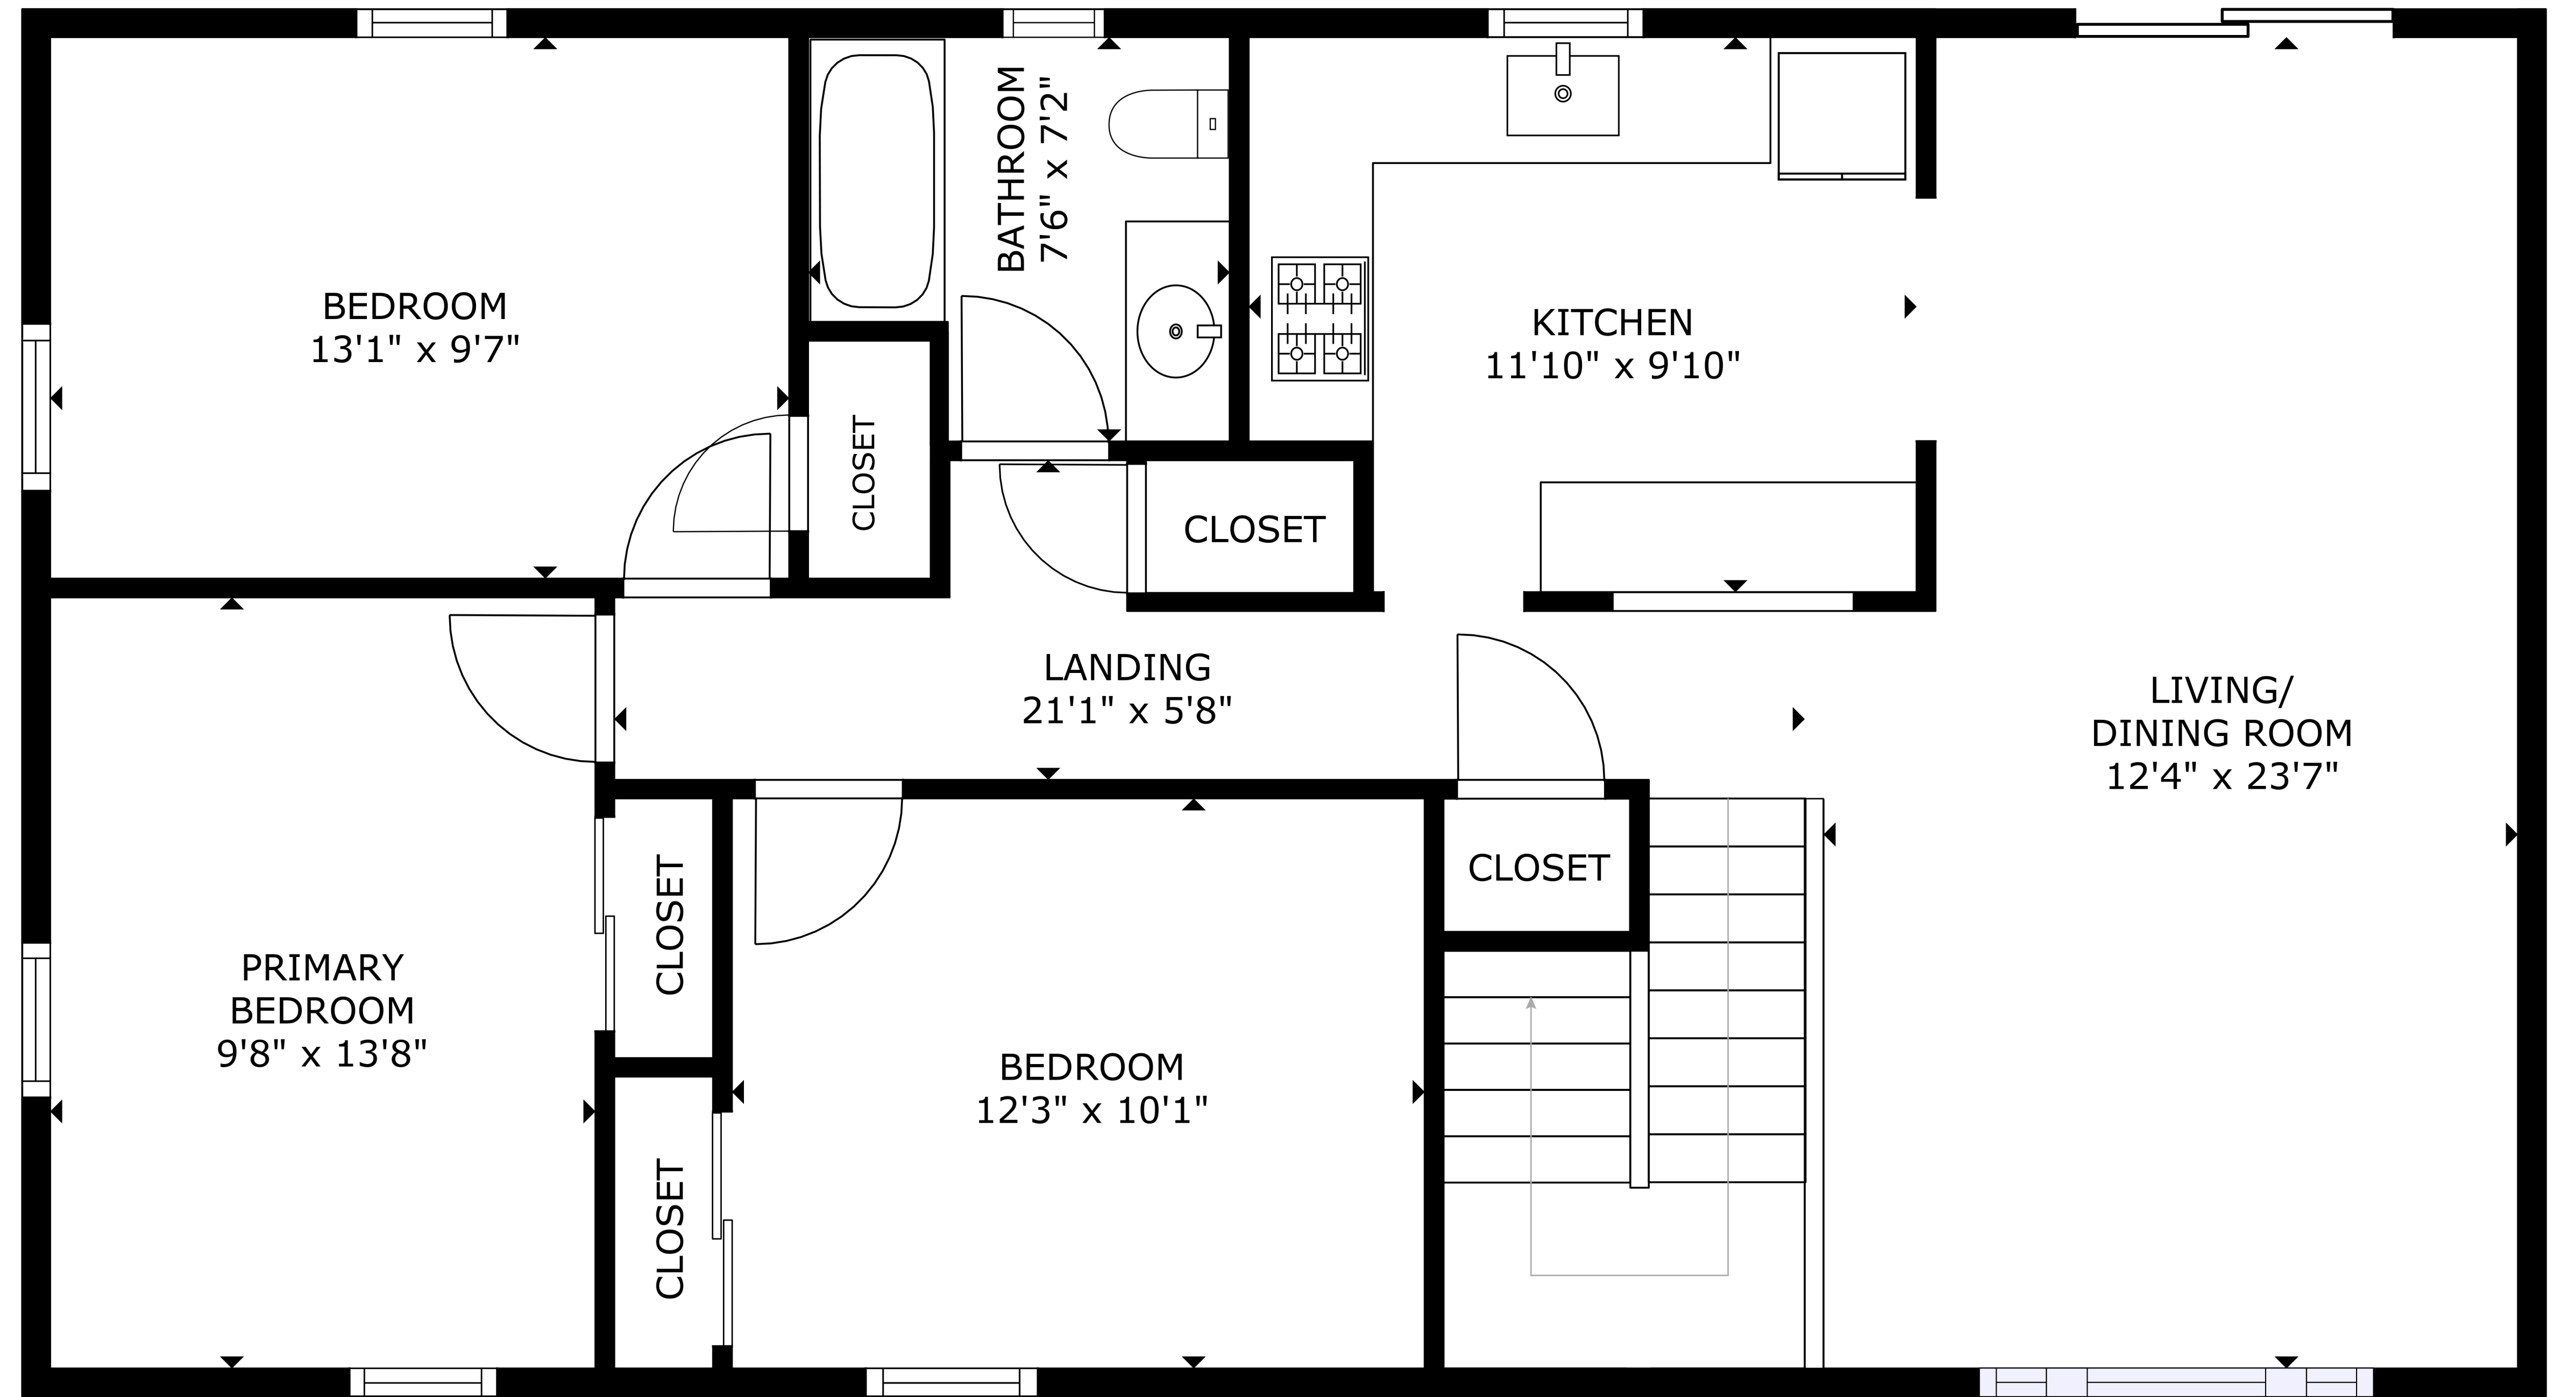

FLOOR 1

FLOOR 2

GROSS INTERNAL AREA
 FLOOR 1: 408 sq. ft, FLOOR 2: 1,027 sq. ft
 TOTAL: 1,436 sq. ft

SIZES AND DIMENSIONS ARE APPROXIMATE, ACTUAL MAY VARY.