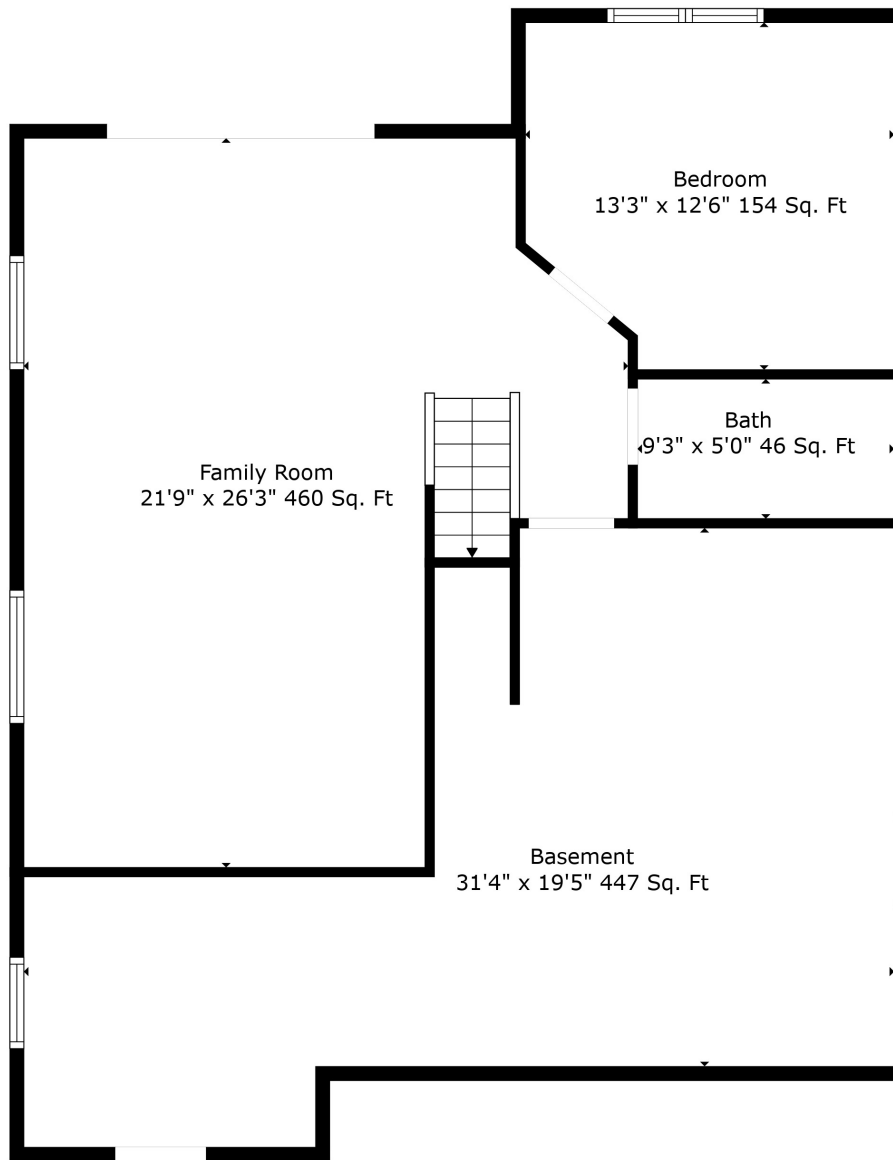

Floor 1

Floor 2

Total scanned area: 2632 sq. ft

Total scanned area: 2632 sq. ft

Measurements Are Calculated By Cubicasa Technology. Deemed Highly Reliable But Not Guaranteed.

Total scanned area: 2632 sq. ft