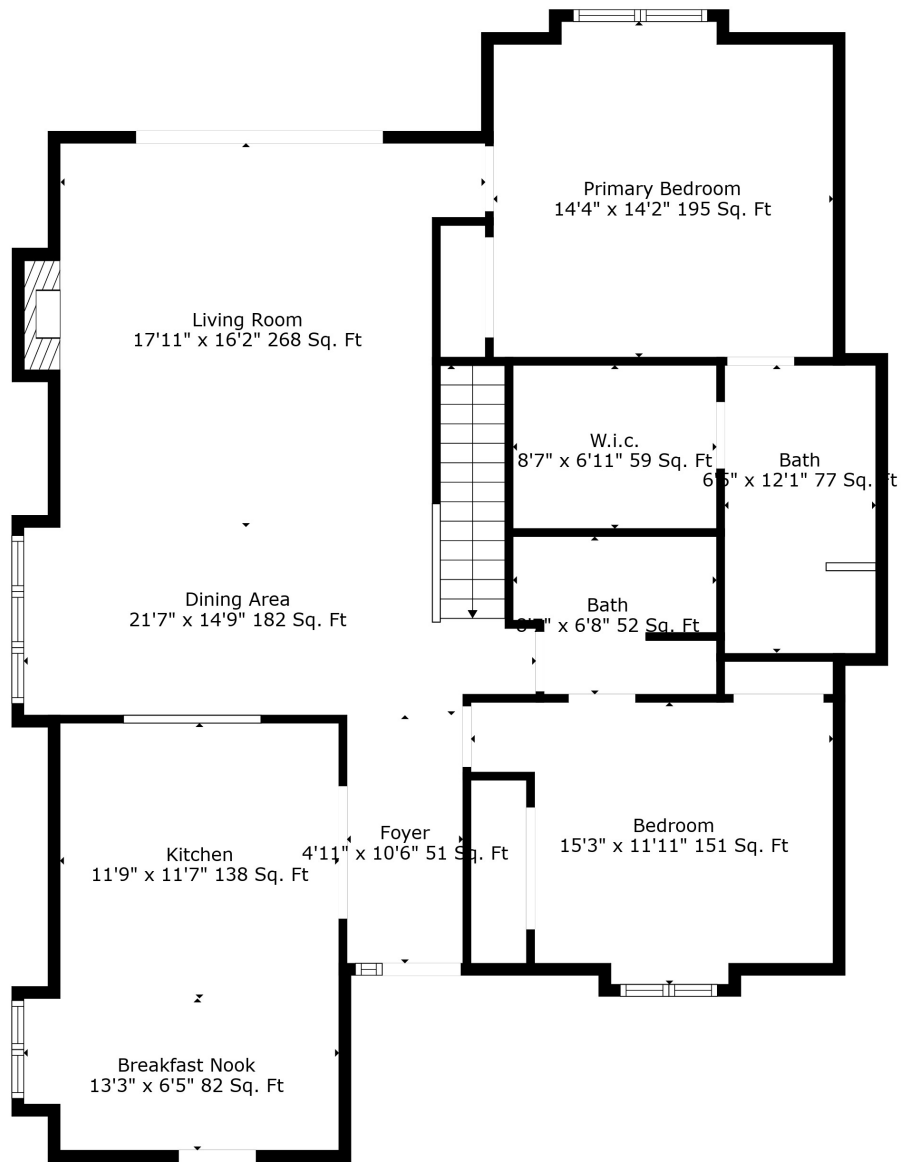

Floor 1

Floor 2

Total scanned area: 2632 sq. ft

Total scanned area: 2632 sq. ft

Measurements Are Calculated By Cubicasa Technology. Deemed Highly Reliable But Not Guaranteed.

Total scanned area: 2632 sq. ft

Measurements Are Calculated By Cubicasa Technology. Deemed Highly Reliable But Not Guaranteed.