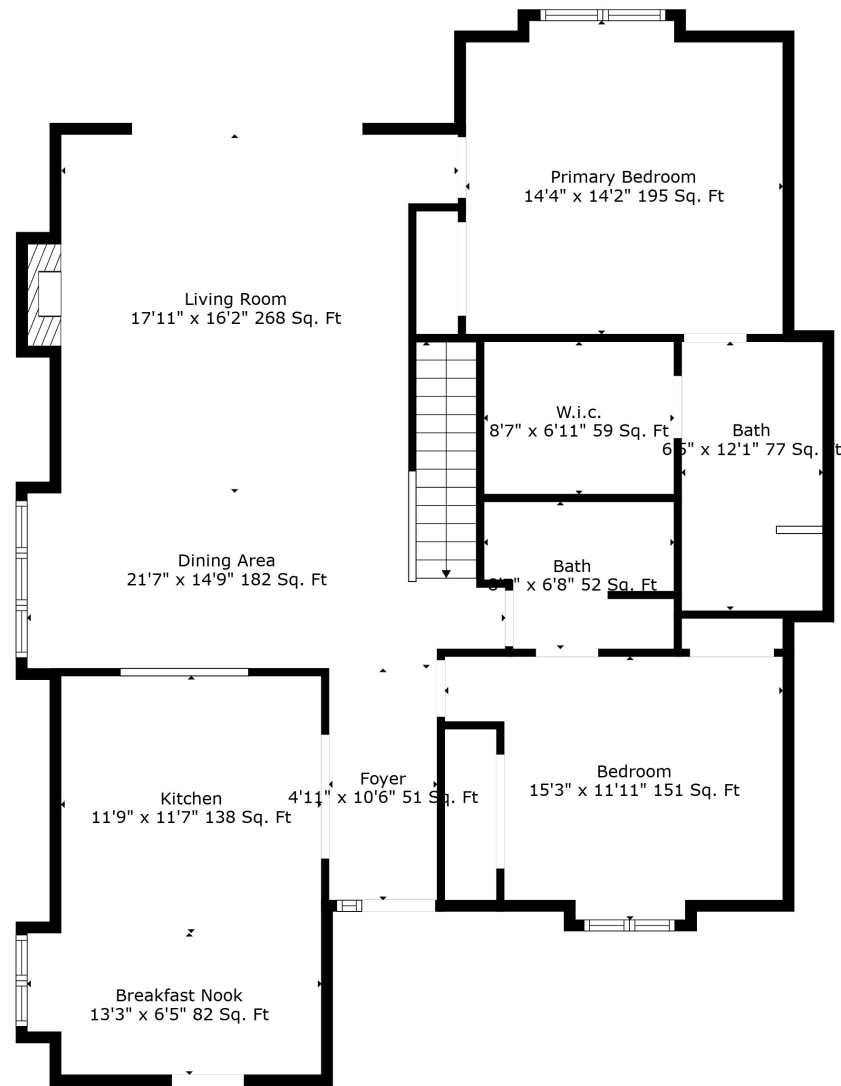

Floor 1

Floor 2

Total scanned area: 2632 sq. ft

Total scanned area: 2632 sq. ft

Measurements Are Calculated By Cubicasa Technology. Deemed Highly Reliable But Not Guaranteed.

Total scanned area: 2632 sq. ft