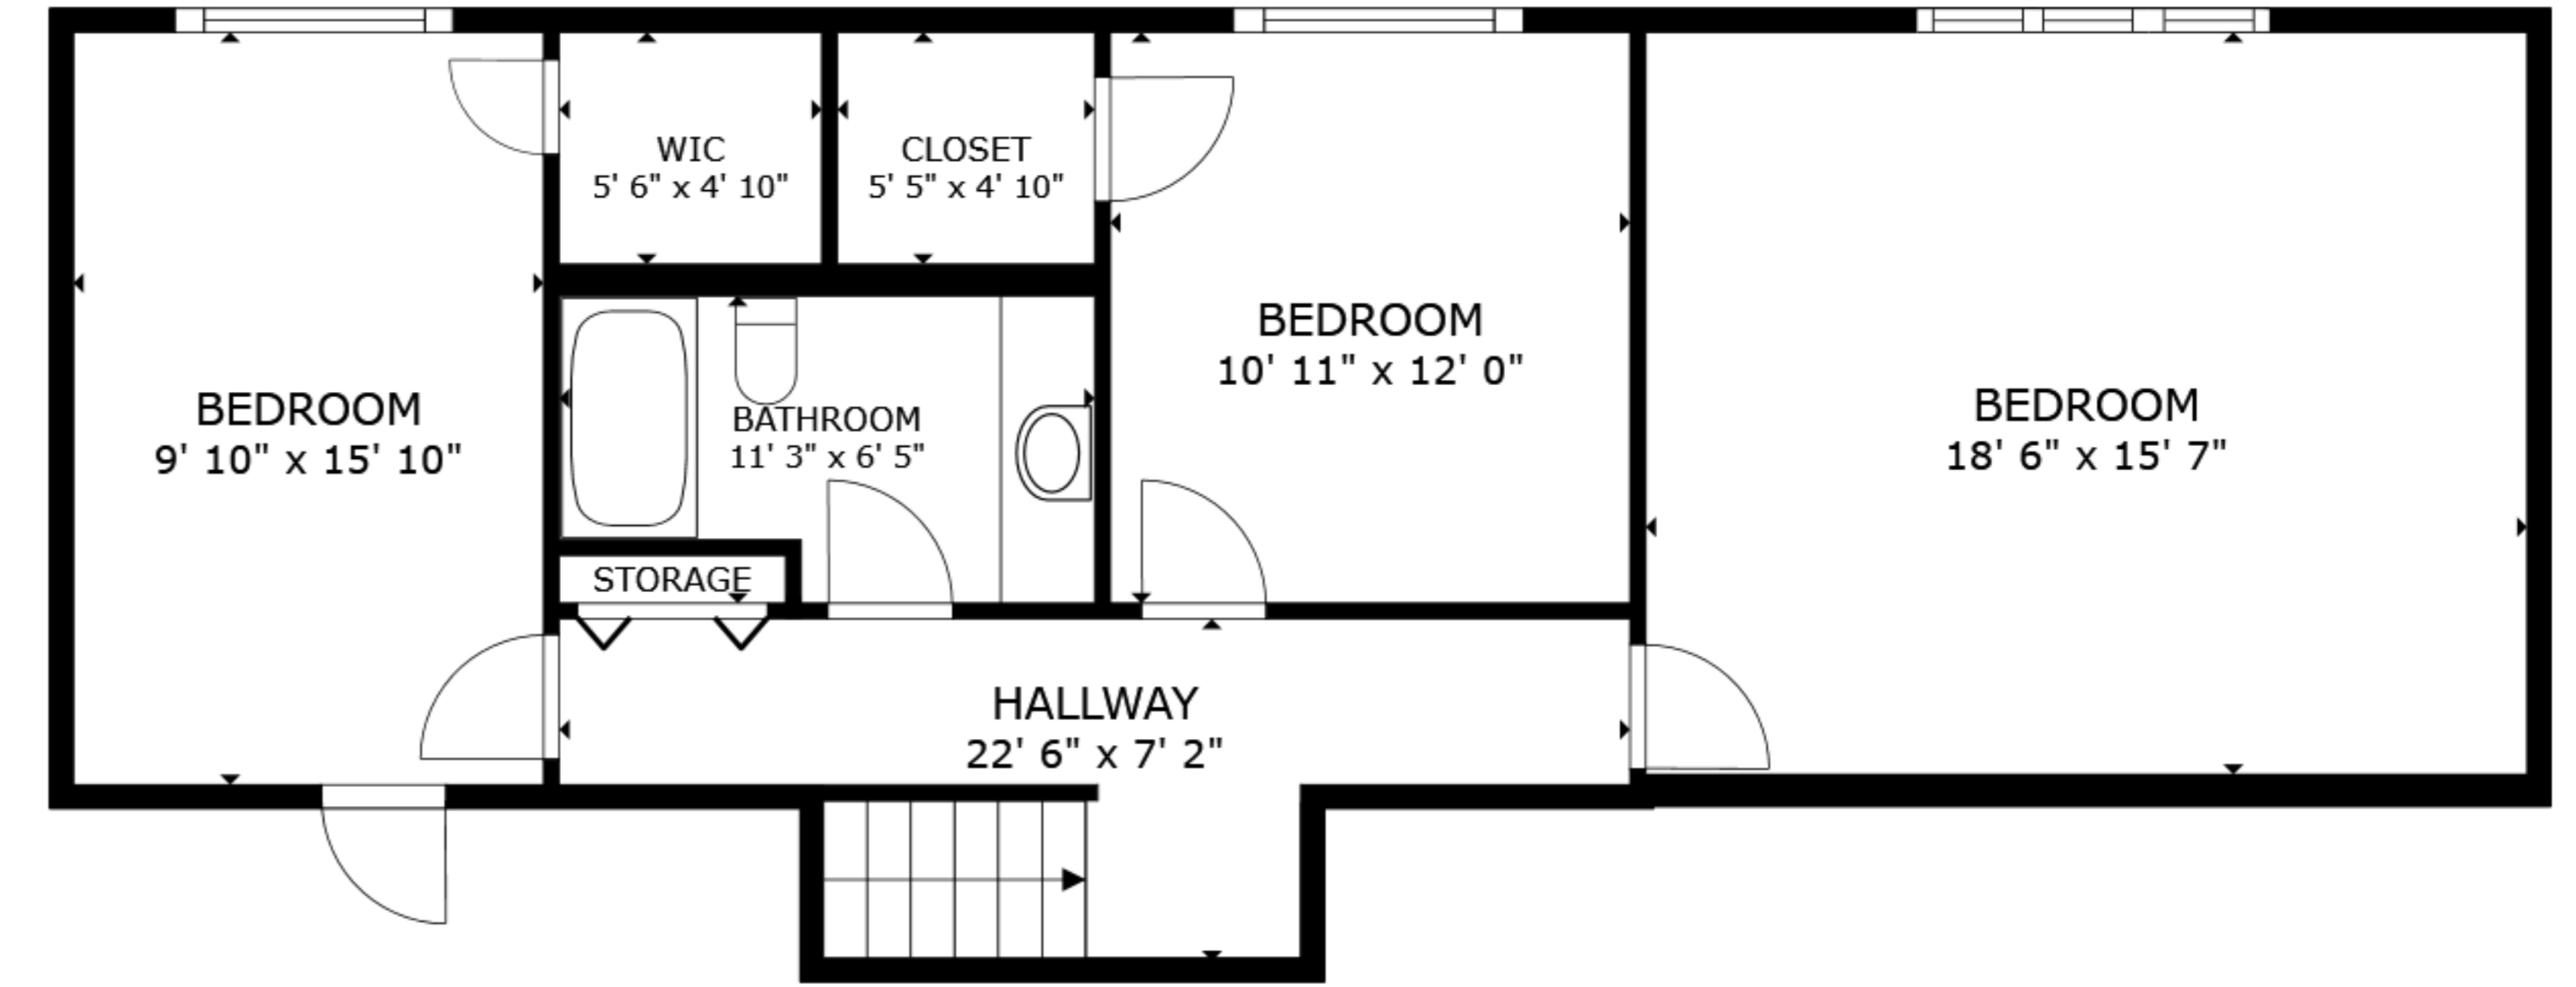

FLOOR 1

FLOOR 2

GROSS INTERNAL AREA
 FLOOR 1 1,637 sq.ft. FLOOR 2 846 sq.ft.
 EXCLUDED AREAS : GARAGE 459 sq.ft.
 TOTAL : 2,483 sq.ft.

SIZES AND DIMENSIONS ARE APPROXIMATE, ACTUAL MAY VARY.