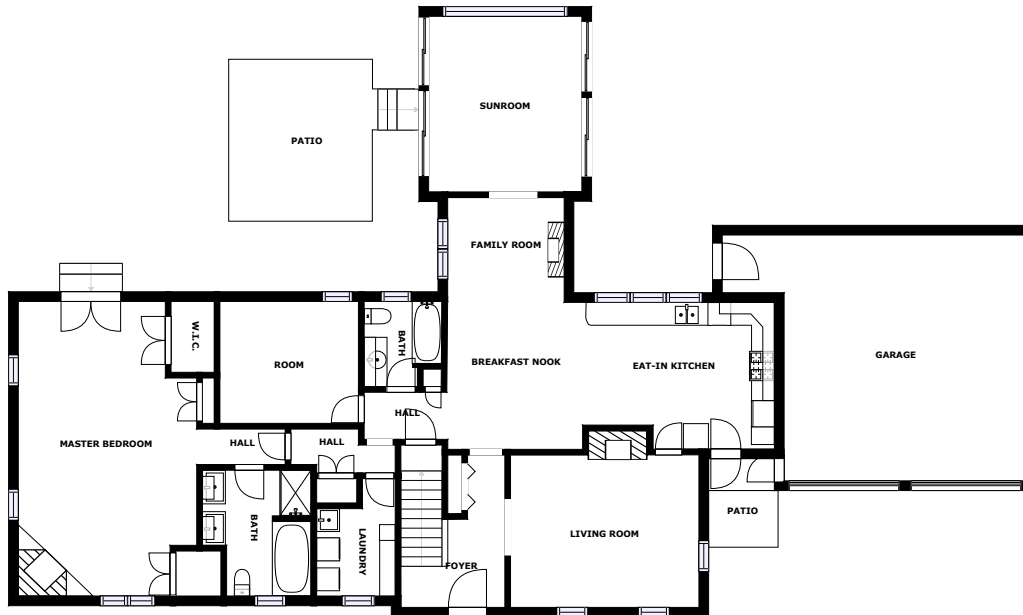

Home report

Powered by CUBICASA

62 Emery Ln
North Chatham

Highlights

1 Kitchen

2 Living room

3 Bedroom

3 Bath

Floor plan

FLOOR 2

FLOOR 1

Appendix 1: Data sheet

Outdoor - 2	Outdoor - Patio - 2	Room - 2
Room - Glass - 1	LivingRoom - 2	LivingRoom - Family - 1
Nook - 1	Nook - Breakfast - 1	Hall - 4
Kitchen - 1	Kitchen - EatIn - 1	Bedroom - 3
Bedroom - Master - 1	Garage - 1	Entry - 1
Entry - Foyer - 1	Bath - 3	Utility - 1
Utility - Laundry - 1	Closet - 2	Closet - WalkIn - 2