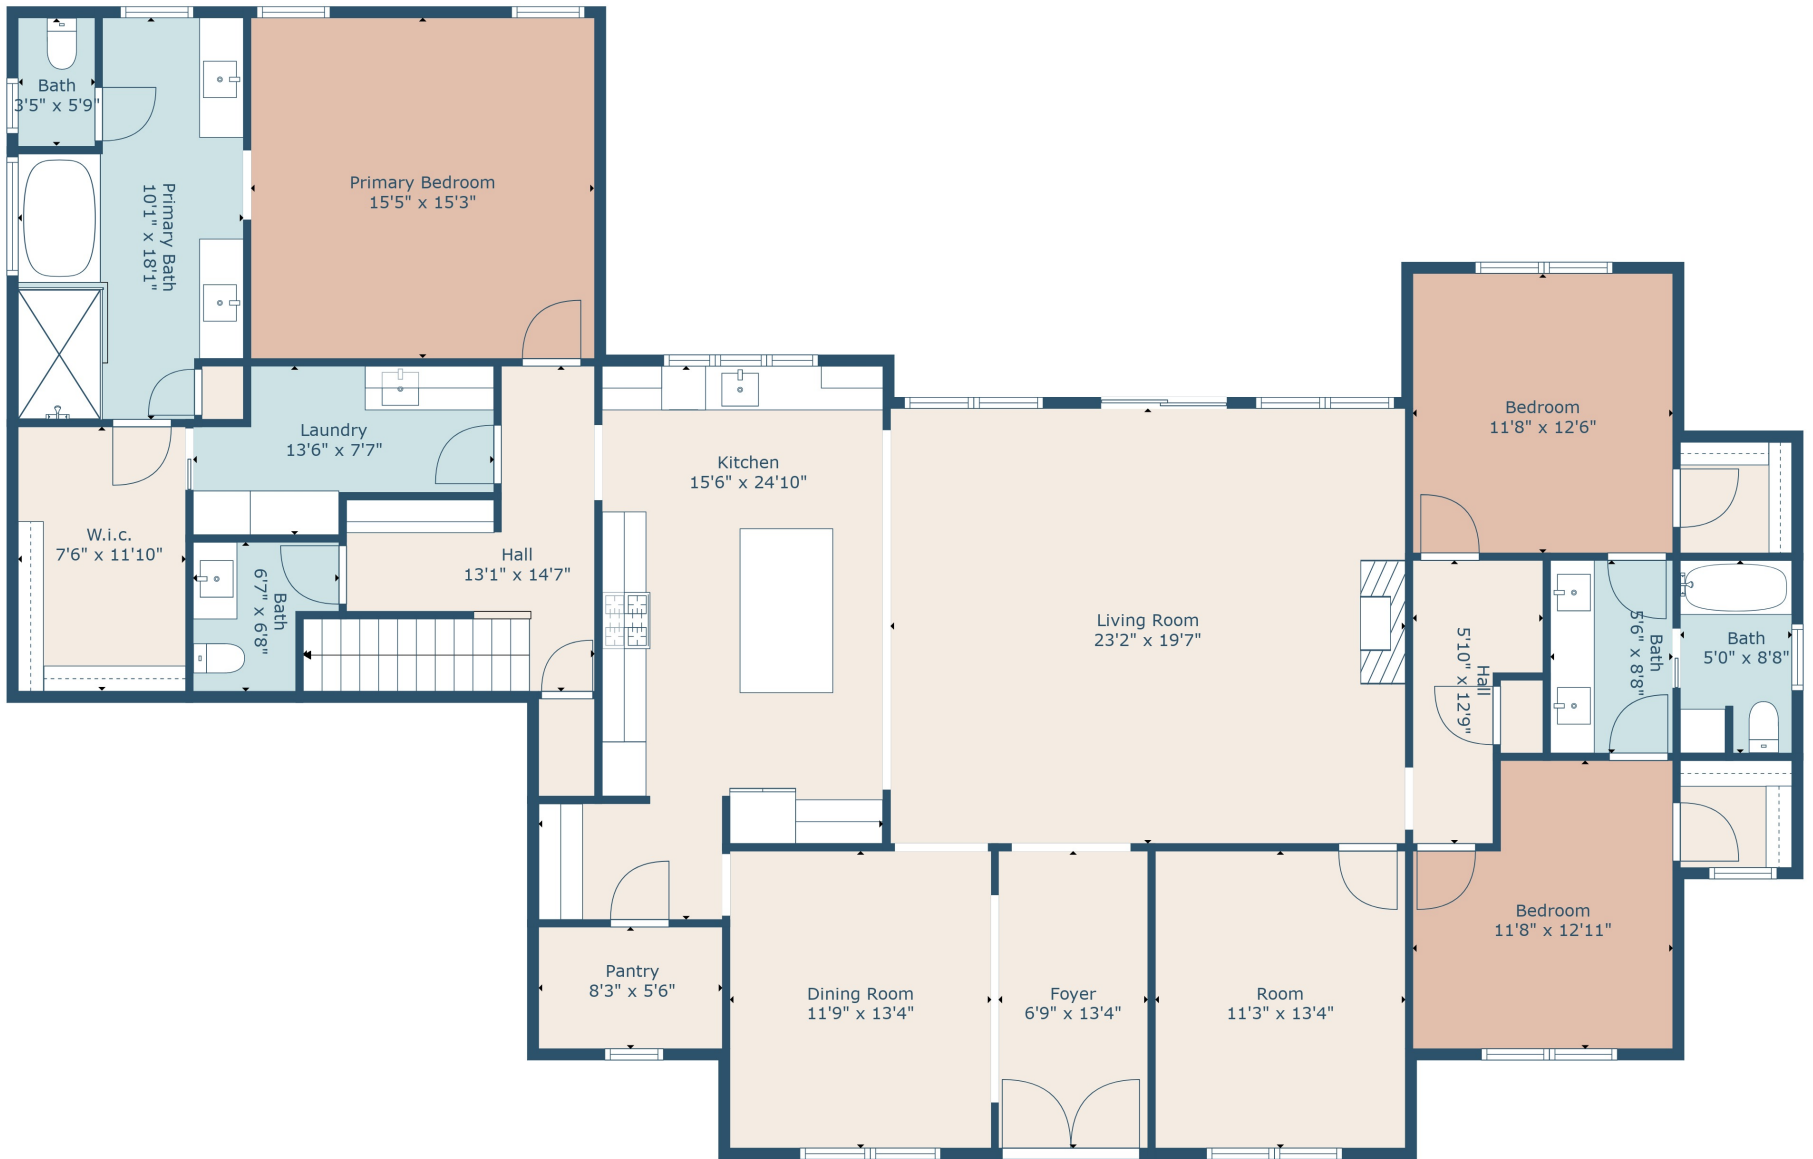

Floor 2

Floor 1

**TOTAL: 3058 sq. ft**  
**FLOOR 1: 2551 sq. ft, FLOOR 2: 507 sq. ft**

Measurements Are Calculated By Cubicasa Technology. Deemed Highly Reliable But Not Guaranteed.

Room  
19'4" x 27'11"

Bath  
8'1" x 5'4"

**TOTAL: 3058 sq. ft**

FLOOR 1: 2551 sq. ft, FLOOR 2: 507 sq. ft

Measurements Are Calculated By Cubicasa Technology. Deemed Highly Reliable But Not Guaranteed.

**TOTAL: 3058 sq. ft**

FLOOR 1: 2551 sq. ft, FLOOR 2: 507 sq. ft