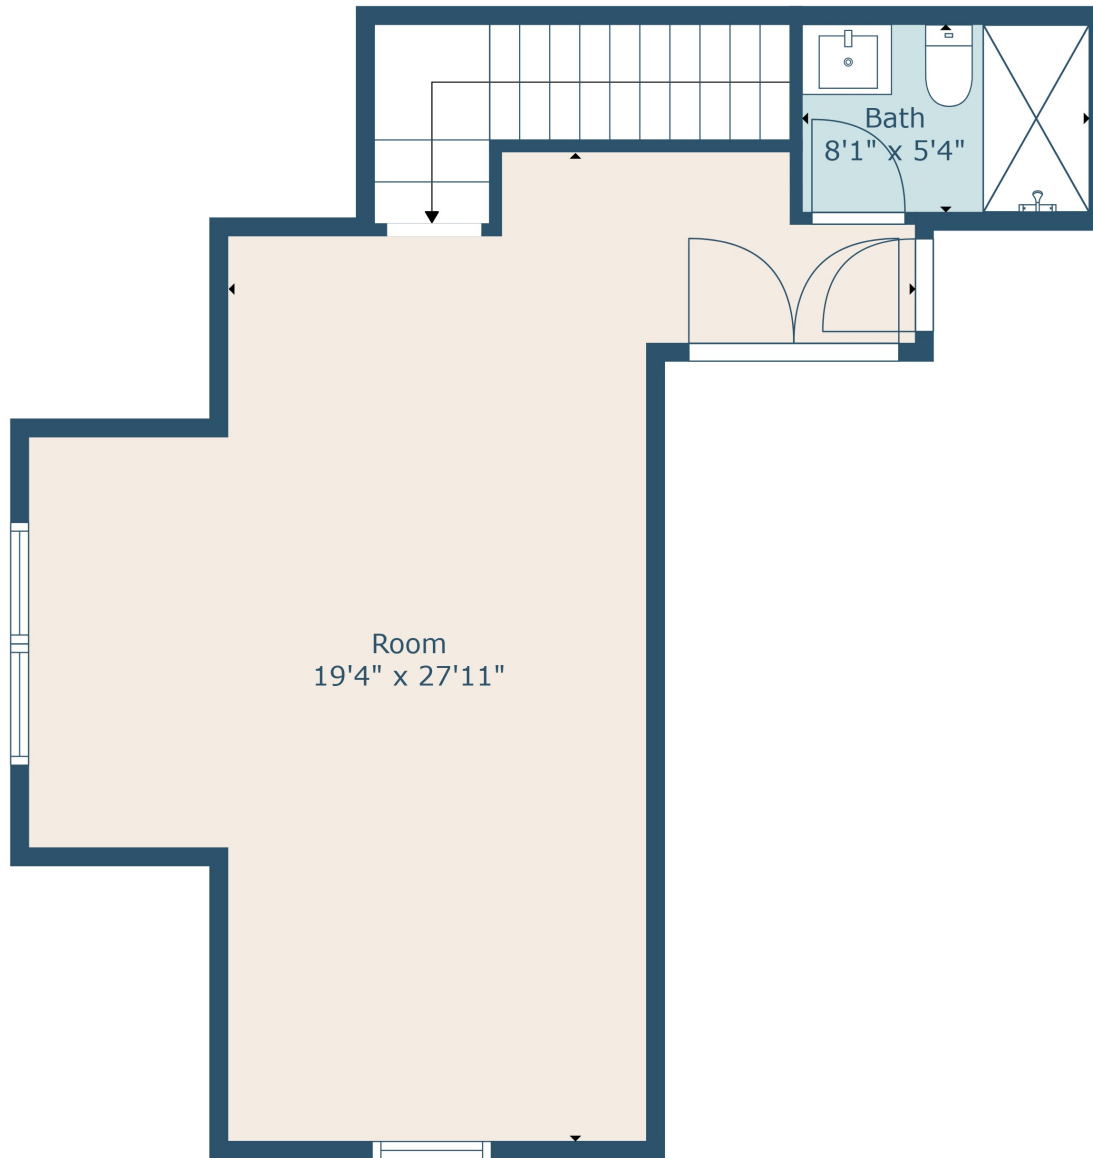

Floor 2

Floor 1

**TOTAL: 3058 sq. ft**  
**FLOOR 1: 2551 sq. ft, FLOOR 2: 507 sq. ft**

Measurements Are Calculated By Cubicasa Technology. Deemed Highly Reliable But Not Guaranteed.

Room  
19'4" x 27'11"

Bath  
8'1" x 5'4"

**TOTAL: 3058 sq. ft**

FLOOR 1: 2551 sq. ft, FLOOR 2: 507 sq. ft

Measurements Are Calculated By Cubicasa Technology. Deemed Highly Reliable But Not Guaranteed.

**TOTAL: 3058 sq. ft**

FLOOR 1: 2551 sq. ft, FLOOR 2: 507 sq. ft