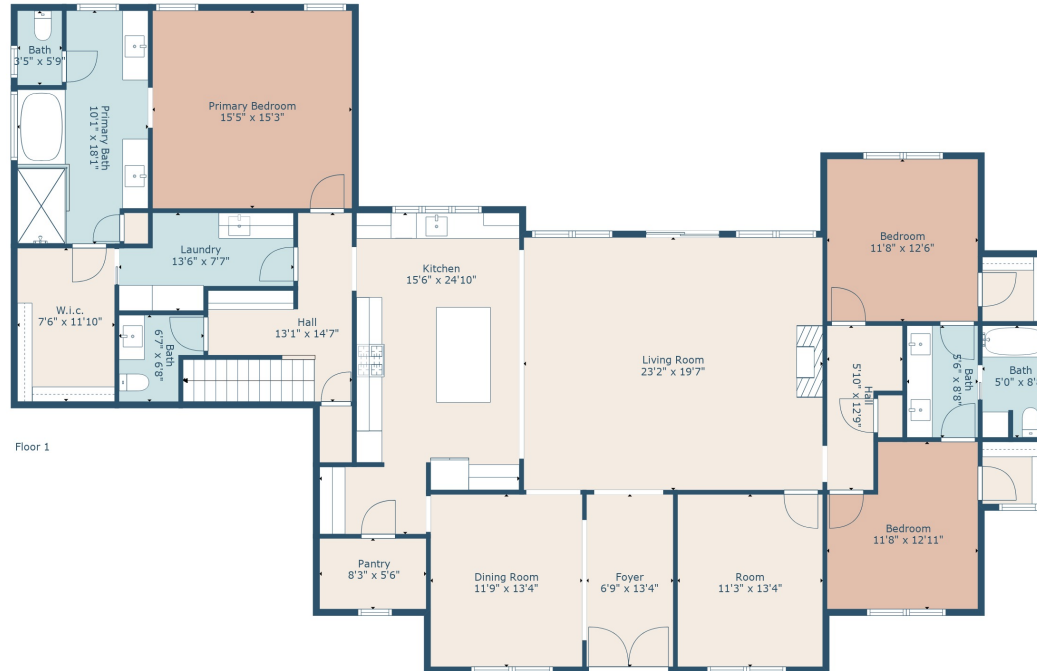

Floor 2

Floor 1

**TOTAL: 3058 sq. ft**  
**FLOOR 1: 2551 sq. ft, FLOOR 2: 507 sq. ft**

Measurements Are Calculated By Cubicasa Technology. Deemed Highly Reliable But Not Guaranteed.

Room  
19'4" x 27'11"

Bath  
8'1" x 5'4"

**TOTAL: 3058 sq. ft**

FLOOR 1: 2551 sq. ft, FLOOR 2: 507 sq. ft

Measurements Are Calculated By Cubicasa Technology. Deemed Highly Reliable But Not Guaranteed.

**TOTAL: 3058 sq. ft**

FLOOR 1: 2551 sq. ft, FLOOR 2: 507 sq. ft