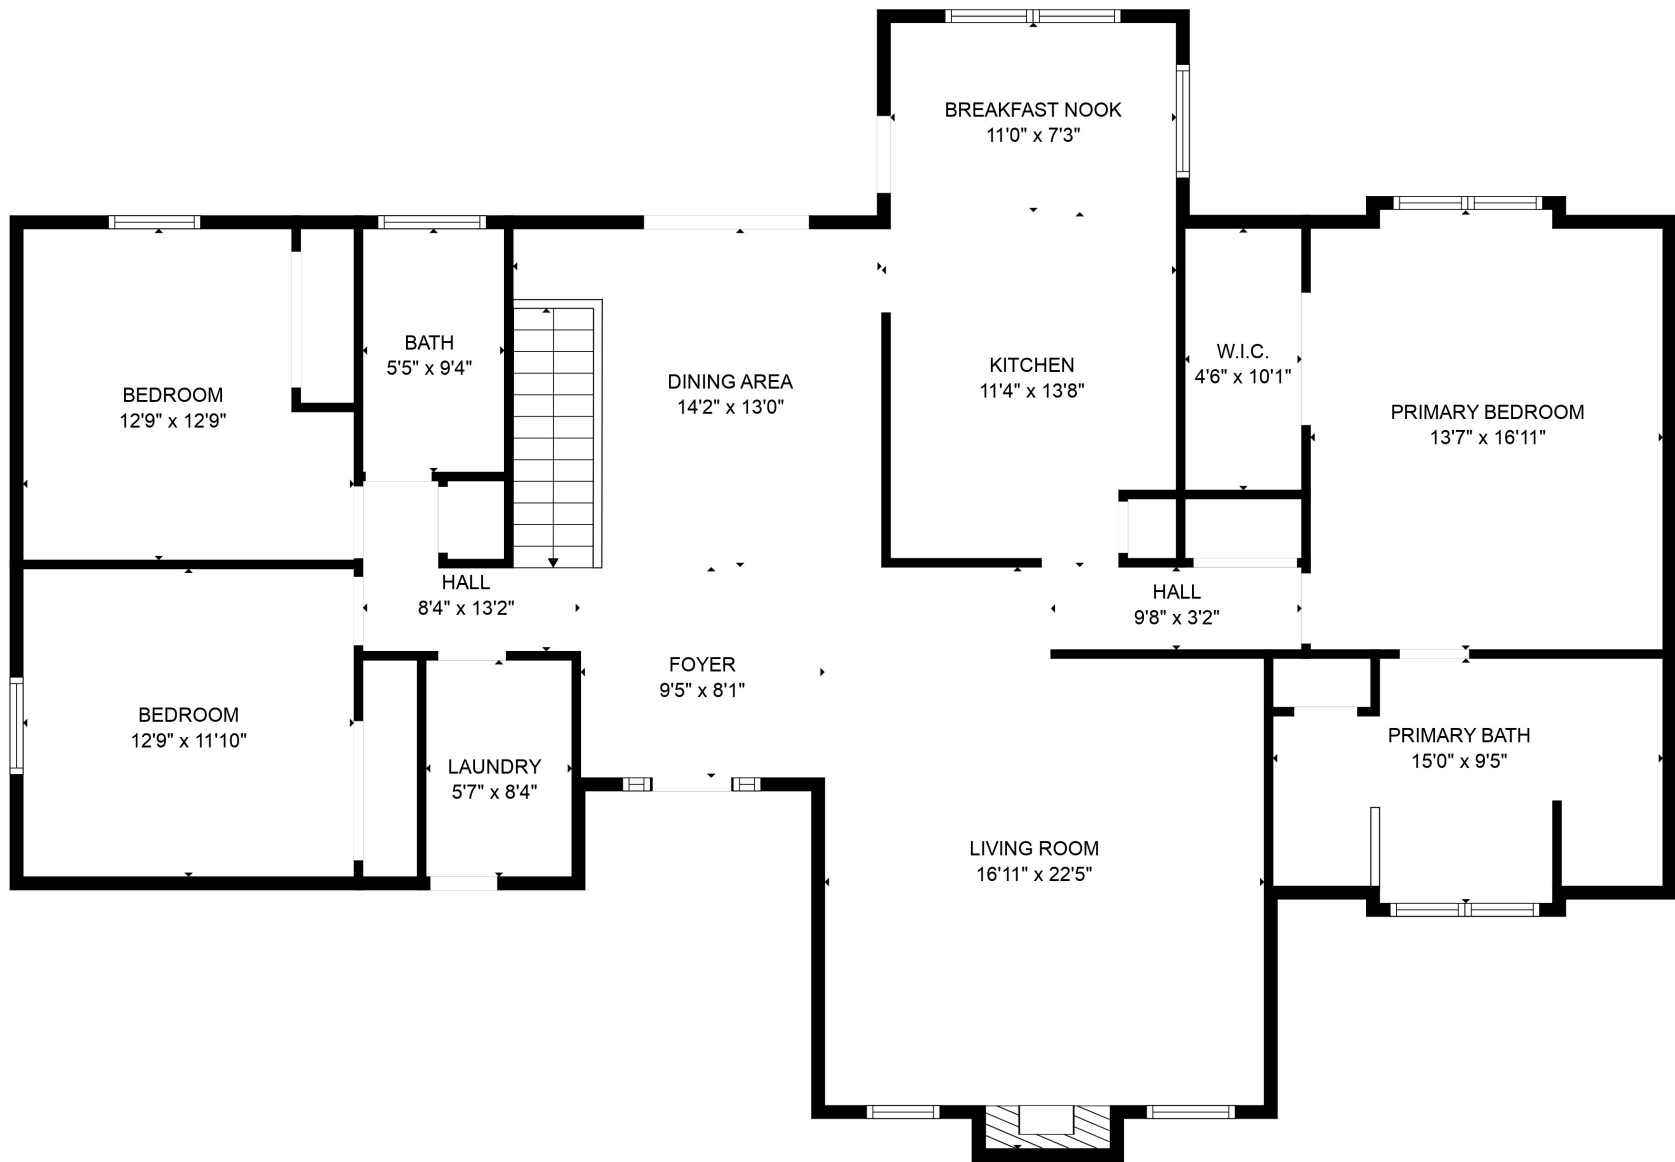

**TOTAL: 3268 sq. ft**  
 Below Ground: 1479 sq. ft, FLOOR 2: 1789 sq. ft  
 EXCLUDED AREAS: FIREPLACE: 10 sq. ft

**TOTAL: 3268 sq. ft**

Below Ground: 1479 sq. ft, FLOOR 2: 1789 sq. ft

EXCLUDED AREAS: FIREPLACE: 10 sq. ft

**TOTAL: 3268 sq. ft**

Below Ground: 1479 sq. ft, FLOOR 2: 1789 sq. ft

EXCLUDED AREAS: FIREPLACE: 10 sq. ft

FLOOR PLAN CREATED BY CUBICASA APP. MEASUREMENTS DEEMED HIGHLY RELIABLE BUT NOT GUARANTEED.