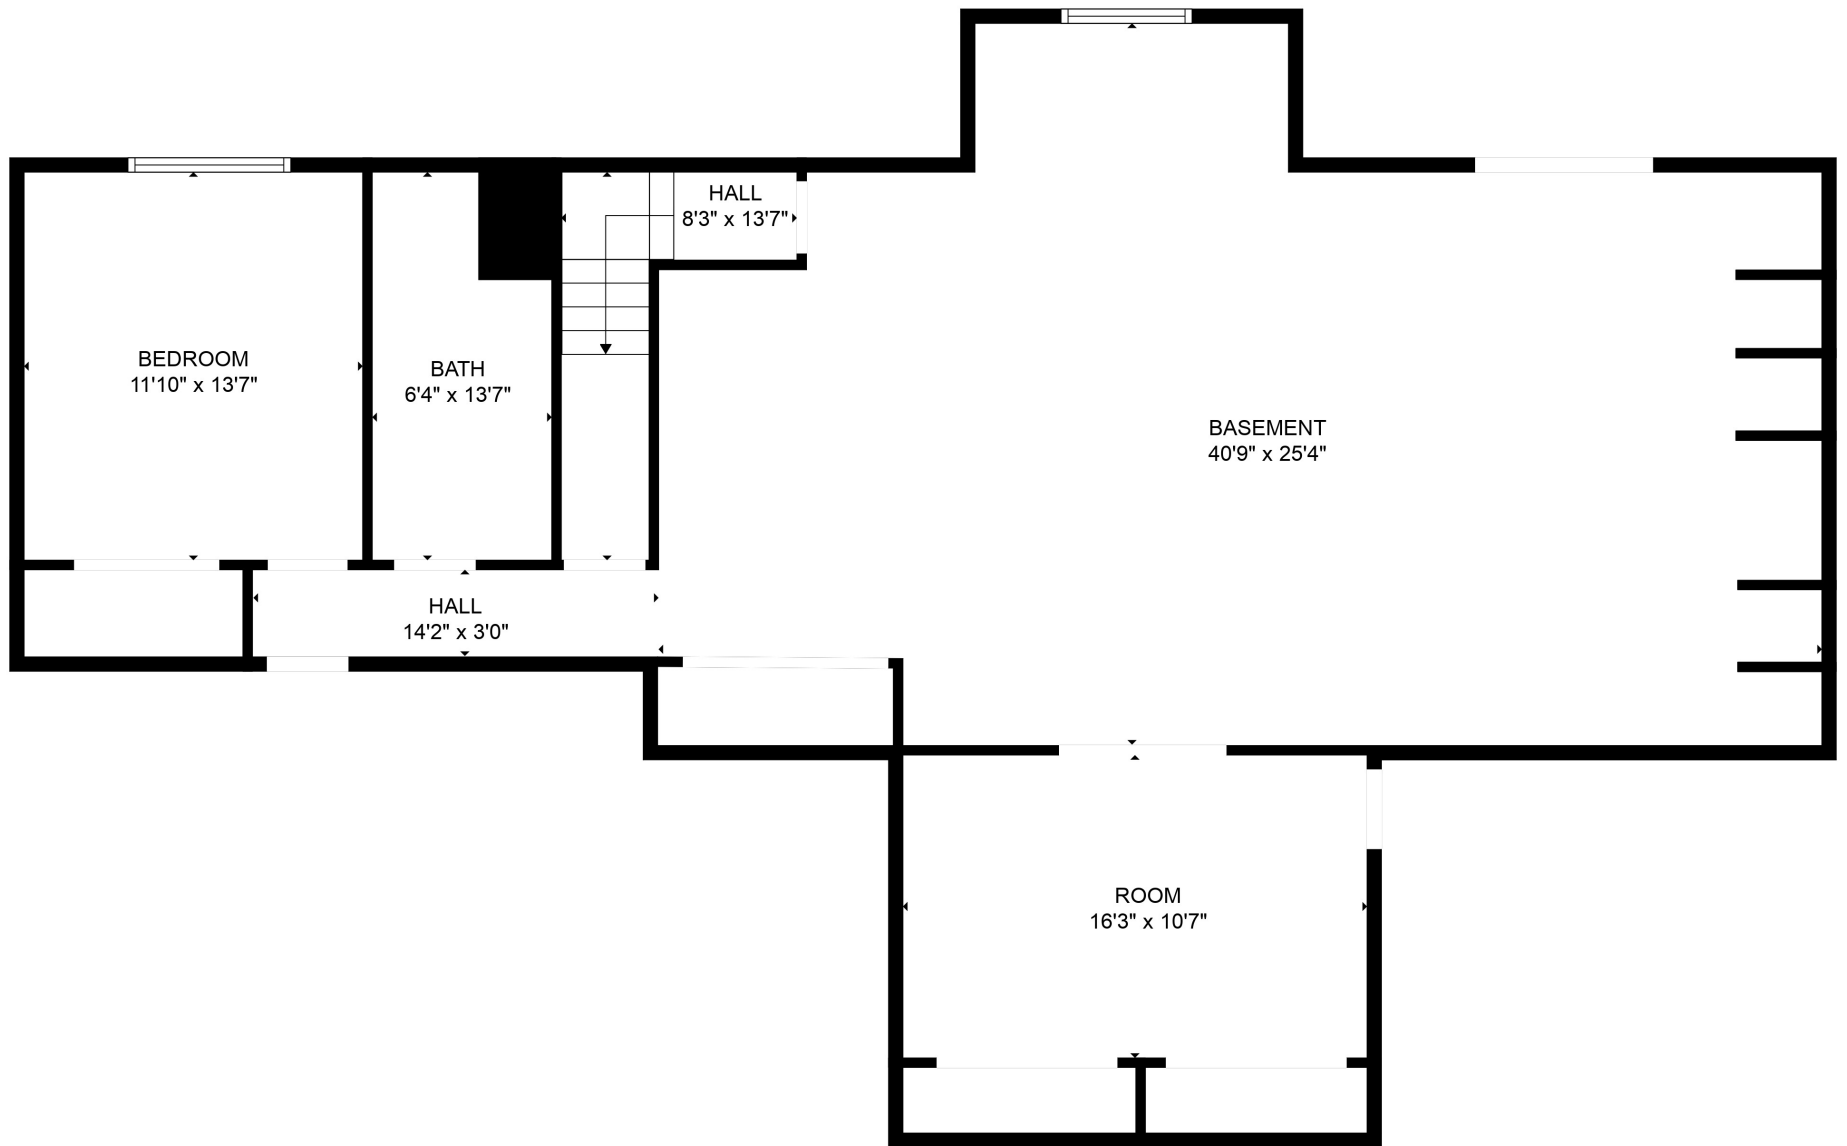

**TOTAL: 3268 sq. ft**  
 Below Ground: 1479 sq. ft, FLOOR 2: 1789 sq. ft  
 EXCLUDED AREAS: FIREPLACE: 10 sq. ft

**TOTAL: 3268 sq. ft**

Below Ground: 1479 sq. ft, FLOOR 2: 1789 sq. ft

EXCLUDED AREAS: FIREPLACE: 10 sq. ft

**TOTAL: 3268 sq. ft**

Below Ground: 1479 sq. ft, FLOOR 2: 1789 sq. ft

EXCLUDED AREAS: FIREPLACE: 10 sq. ft

FLOOR PLAN CREATED BY CUBICASA APP. MEASUREMENTS DEEMED HIGHLY RELIABLE BUT NOT GUARANTEED.