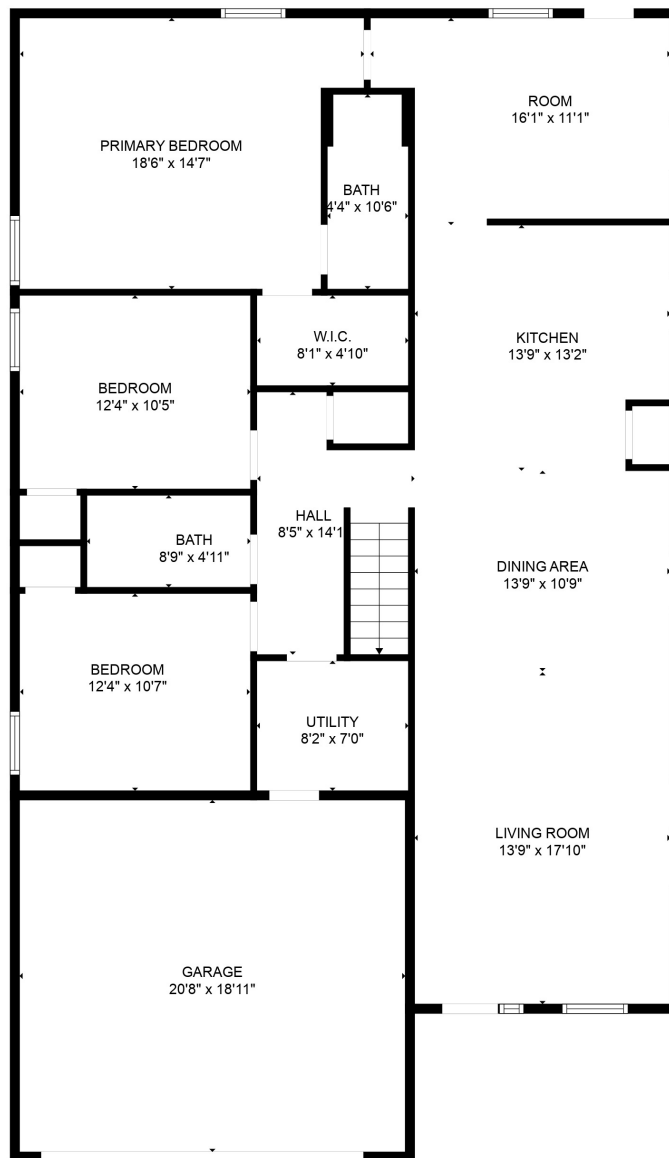

FLOOR 1

FLOOR 2

TOTAL: 1814 sq. ft
 FLOOR 1: 1608 sq. ft, FLOOR 2: 206 sq. ft
 EXCLUDED AREAS: GARAGE: 391 sq. ft

TOTAL: 1814 sq. ft
FLOOR 1: 1608 sq. ft, FLOOR 2: 206 sq. ft
EXCLUDED AREAS: GARAGE: 391 sq. ft

TOTAL: 1814 sq. ft
FLOOR 1: 1608 sq. ft, FLOOR 2: 206 sq. ft
EXCLUDED AREAS: GARAGE: 391 sq. ft