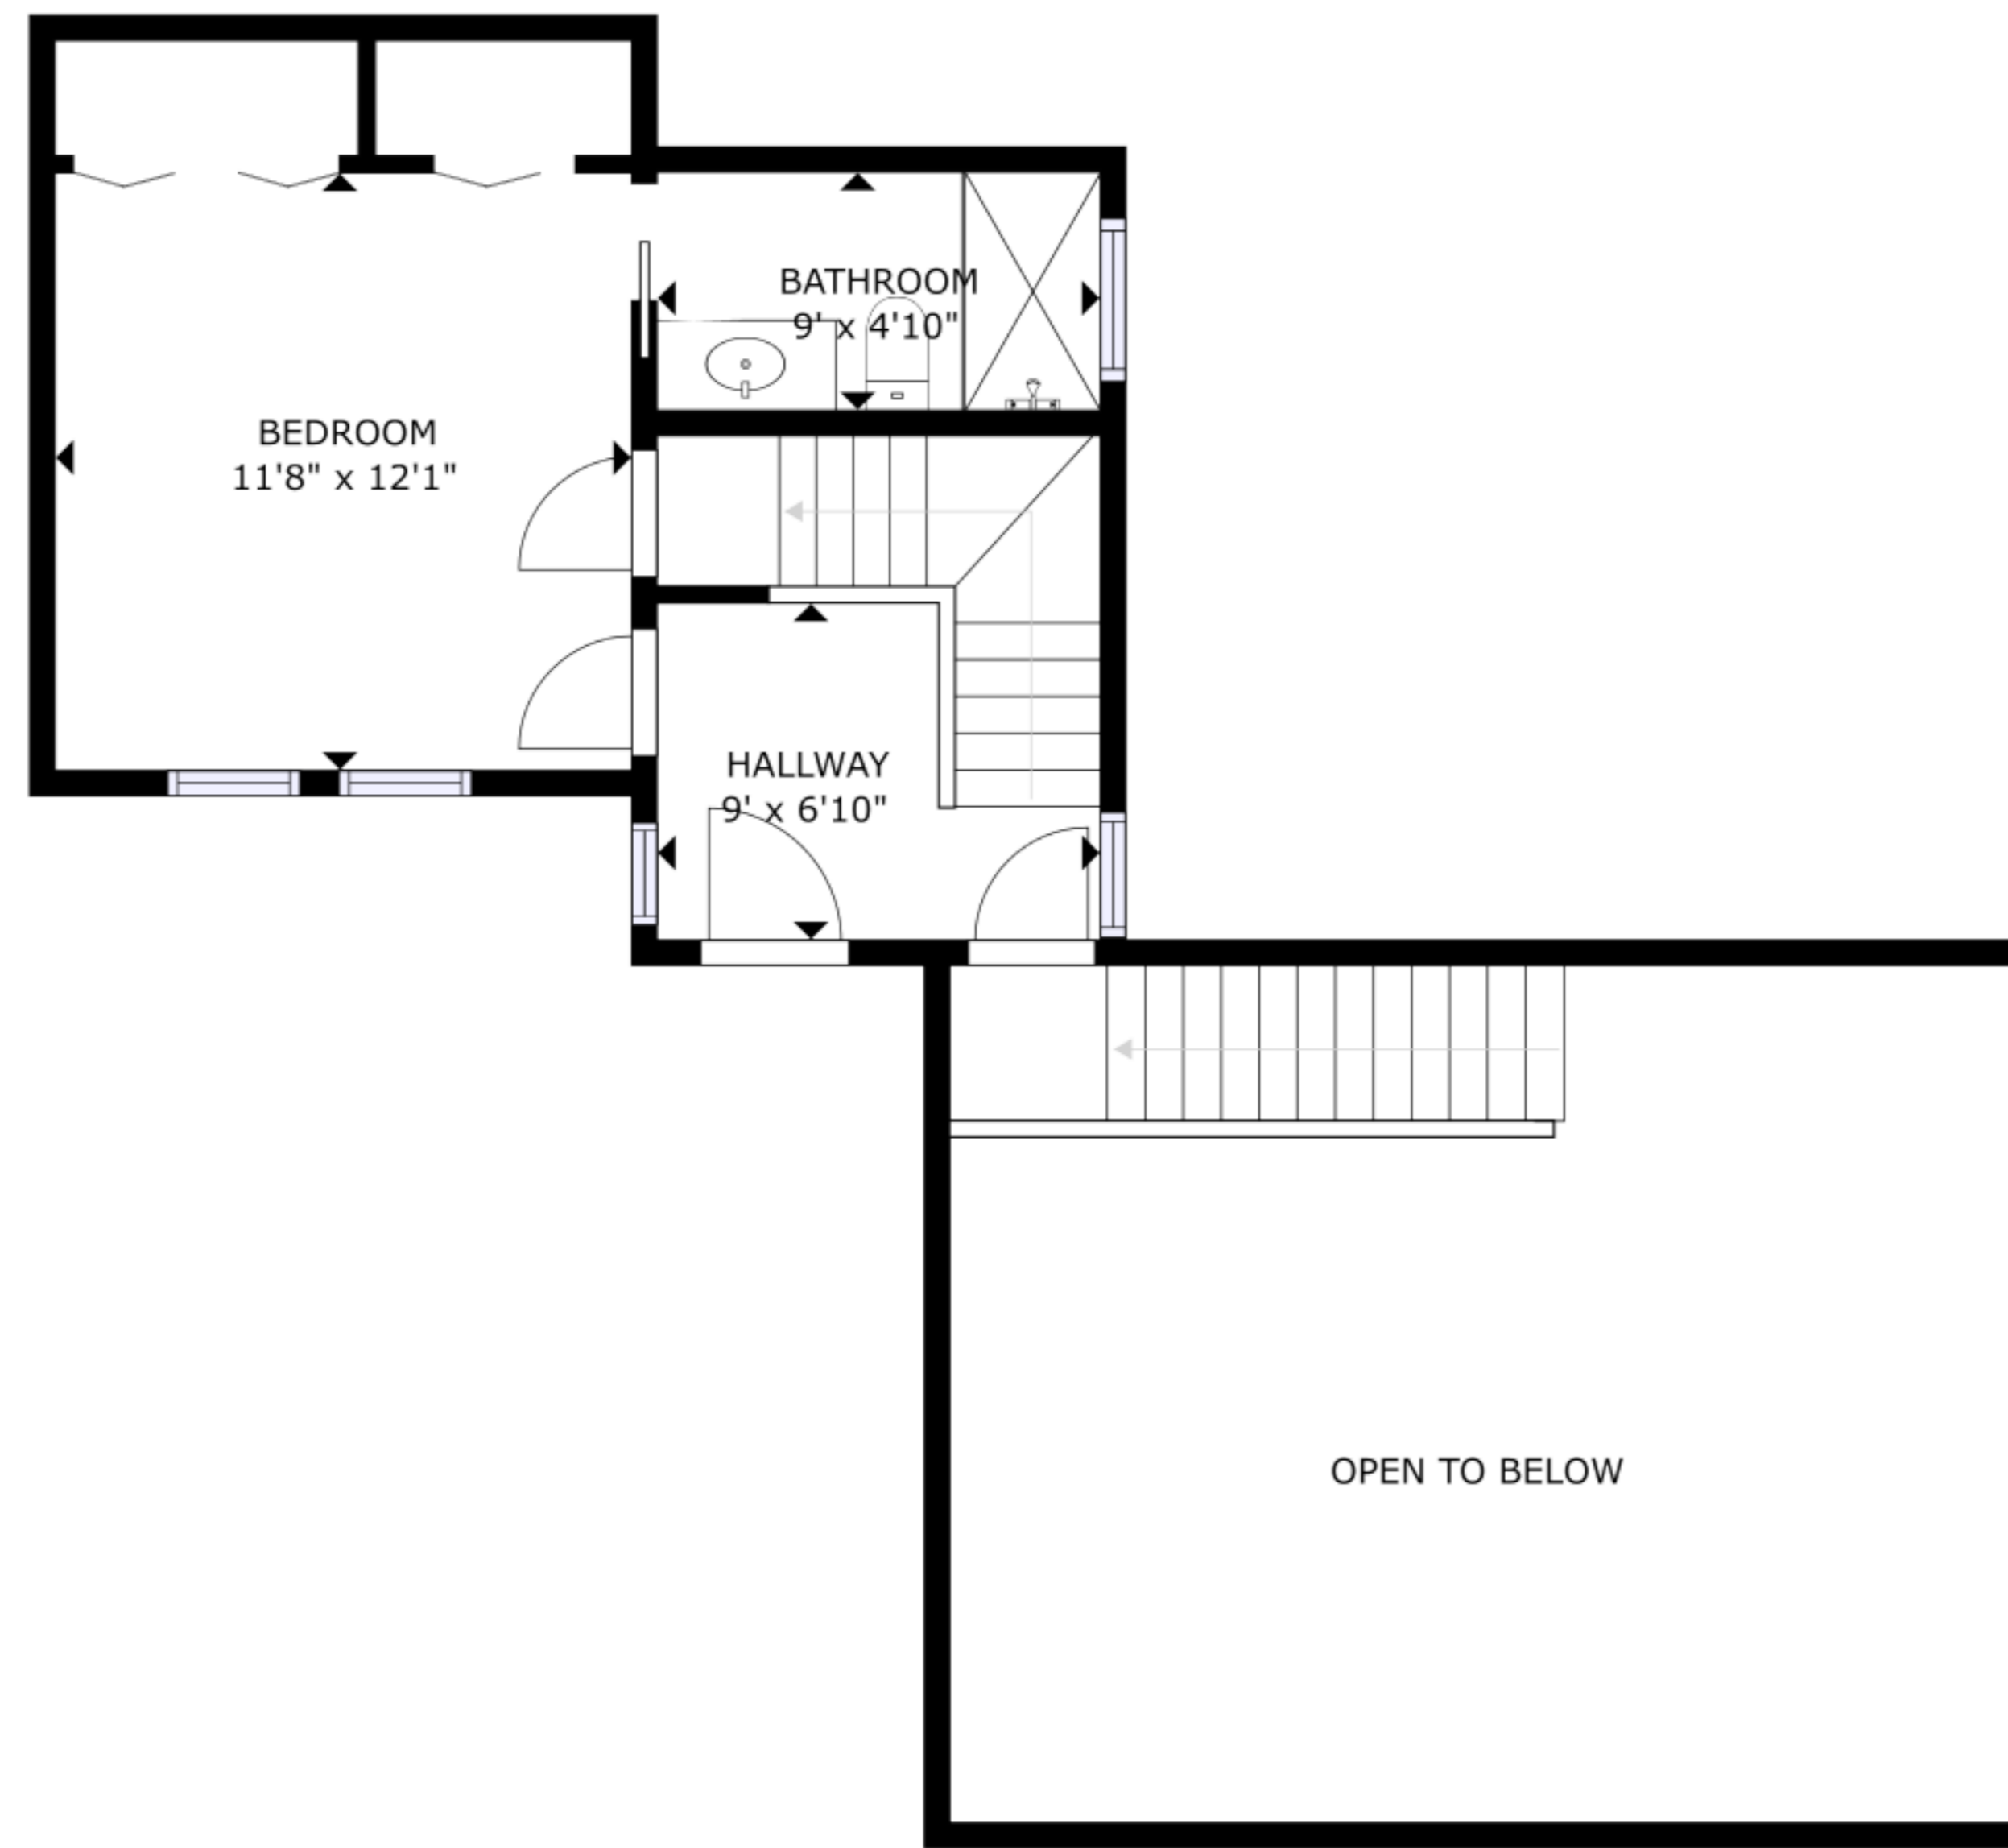

GARAGE

FLOOR 2

FLOOR 3

GROSS INTERNAL AREA  
 FLOOR 2: 318 sq ft, FLOOR 3: 1129 sq ft  
 TOTAL: 1447 sq ft  
 SIZES AND DIMENSIONS ARE APPROXIMATE, ACTUAL MAY VARY.