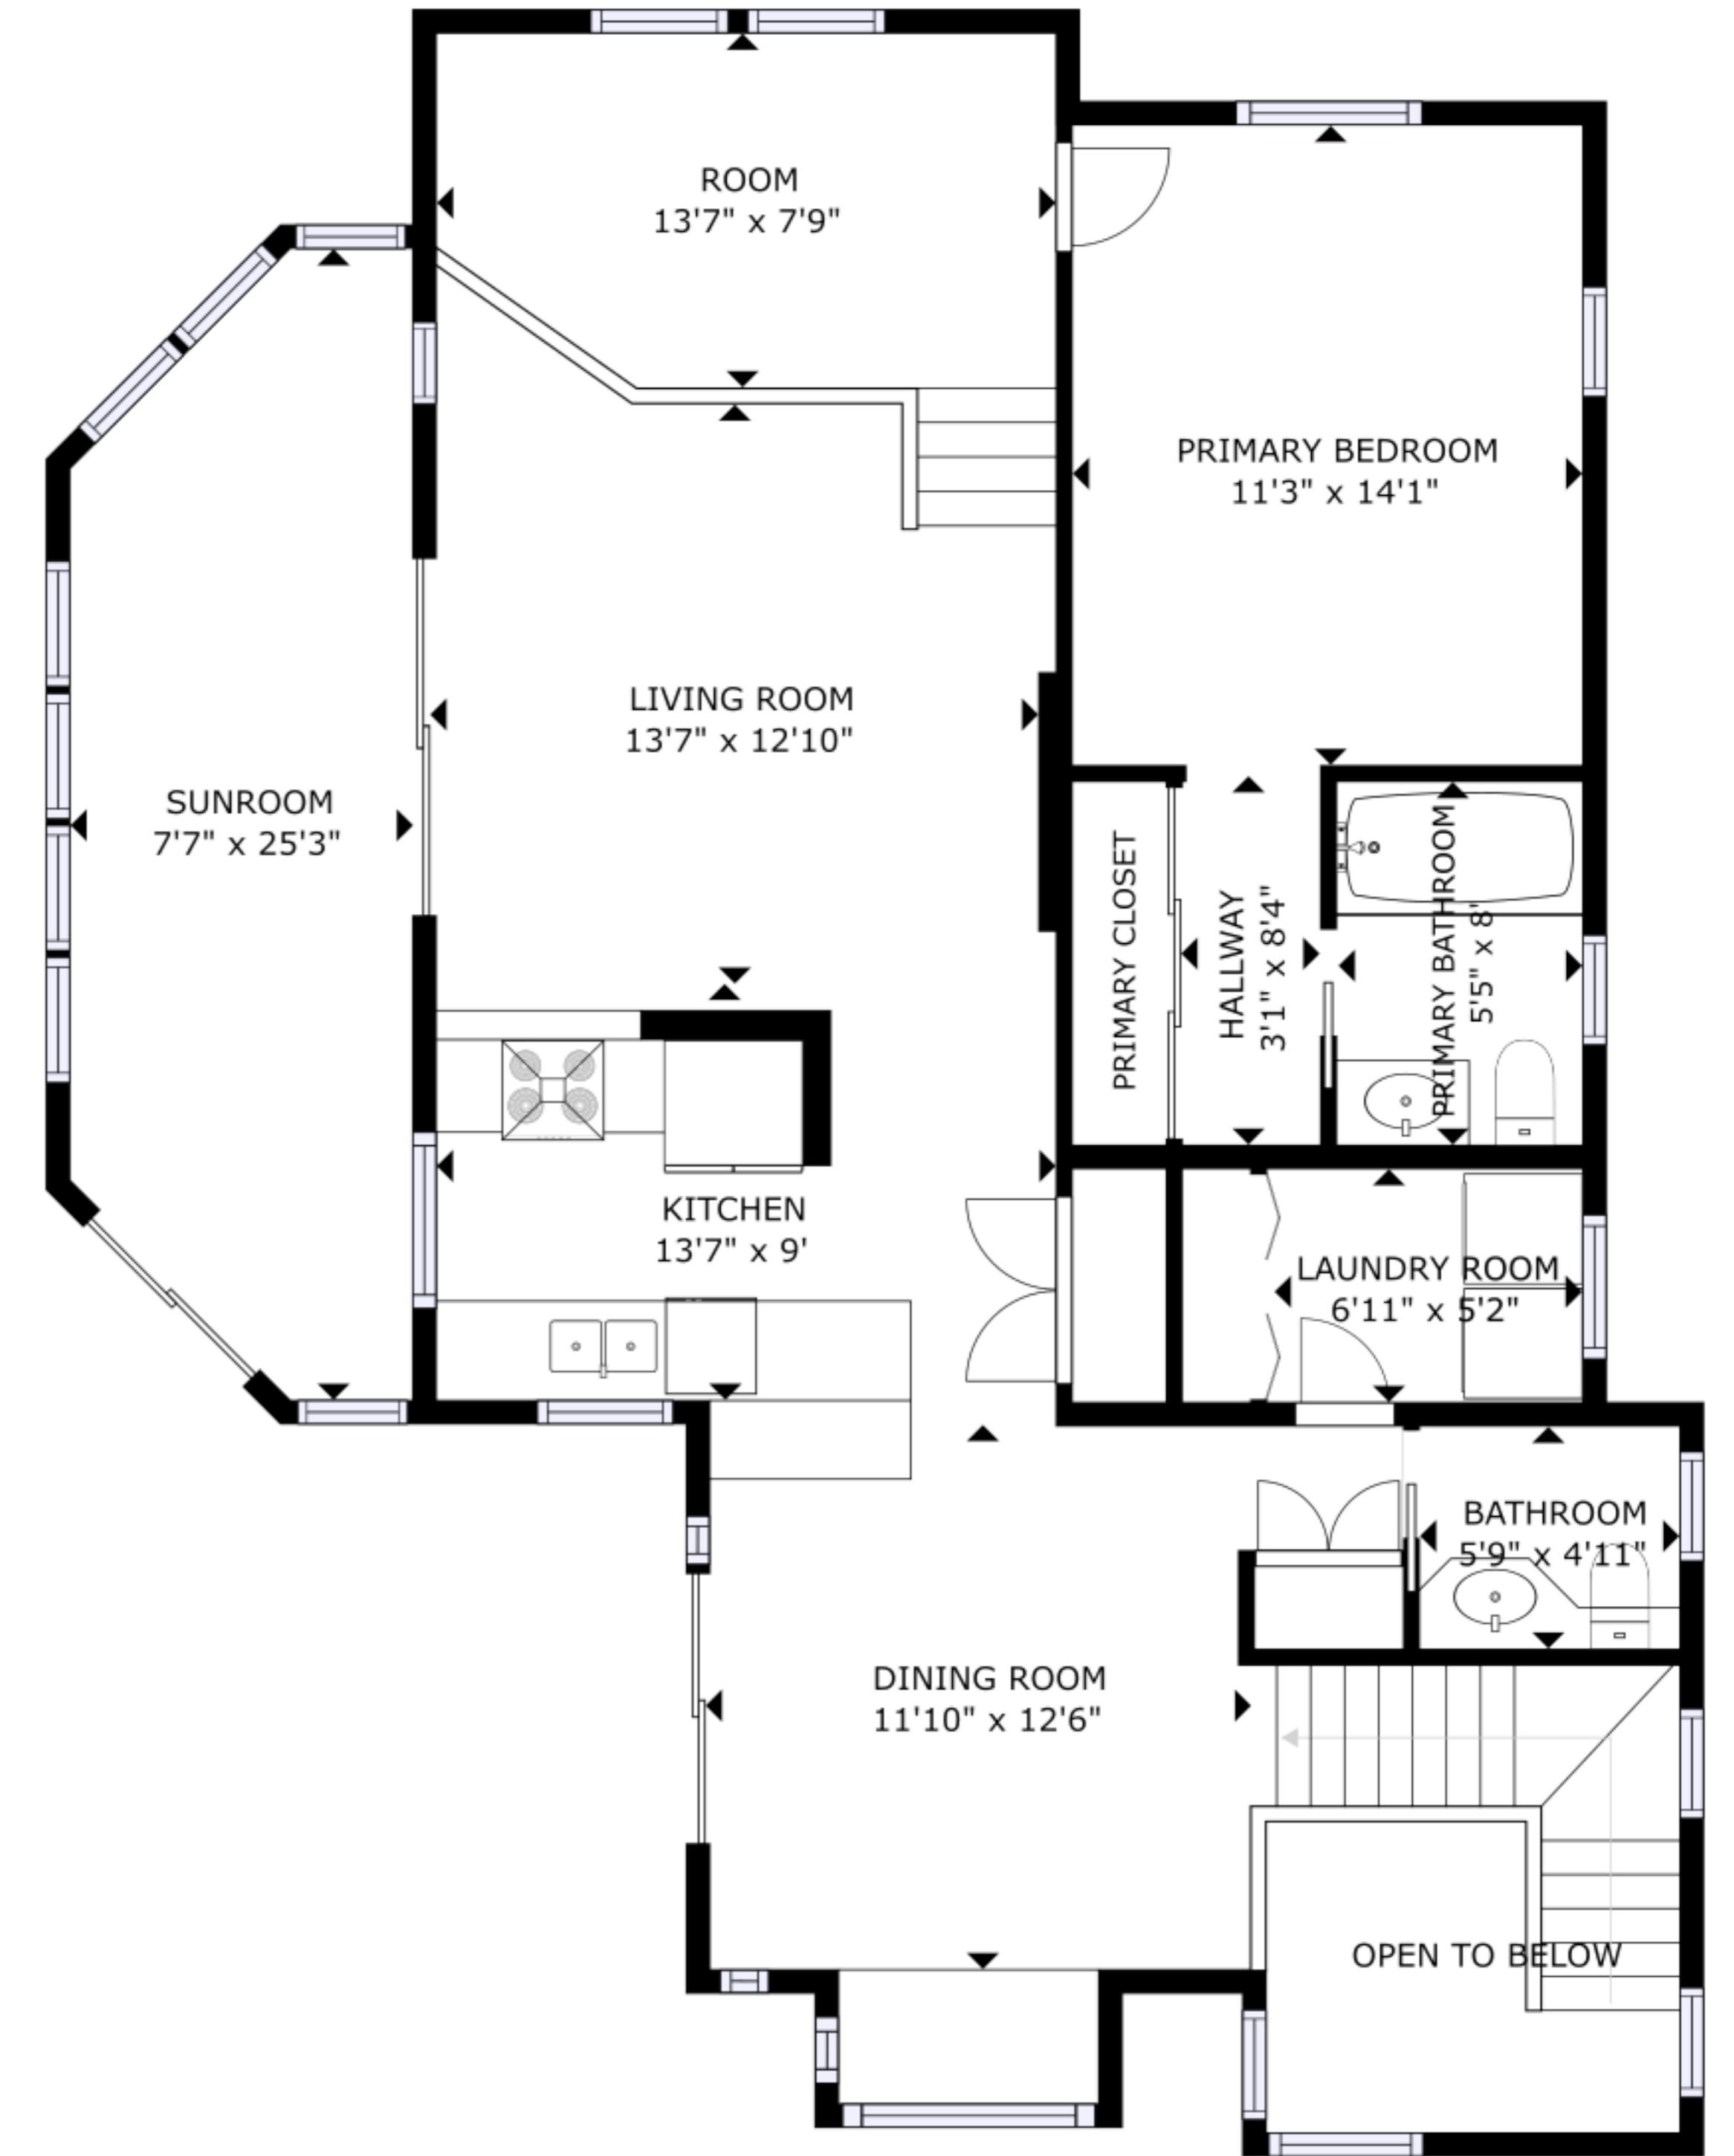

GARAGE

FLOOR 2

FLOOR 3

GROSS INTERNAL AREA  
 FLOOR 2: 318 sq ft, FLOOR 3: 1129 sq ft  
 TOTAL: 1447 sq ft  
 SIZES AND DIMENSIONS ARE APPROXIMATE, ACTUAL MAY VARY.