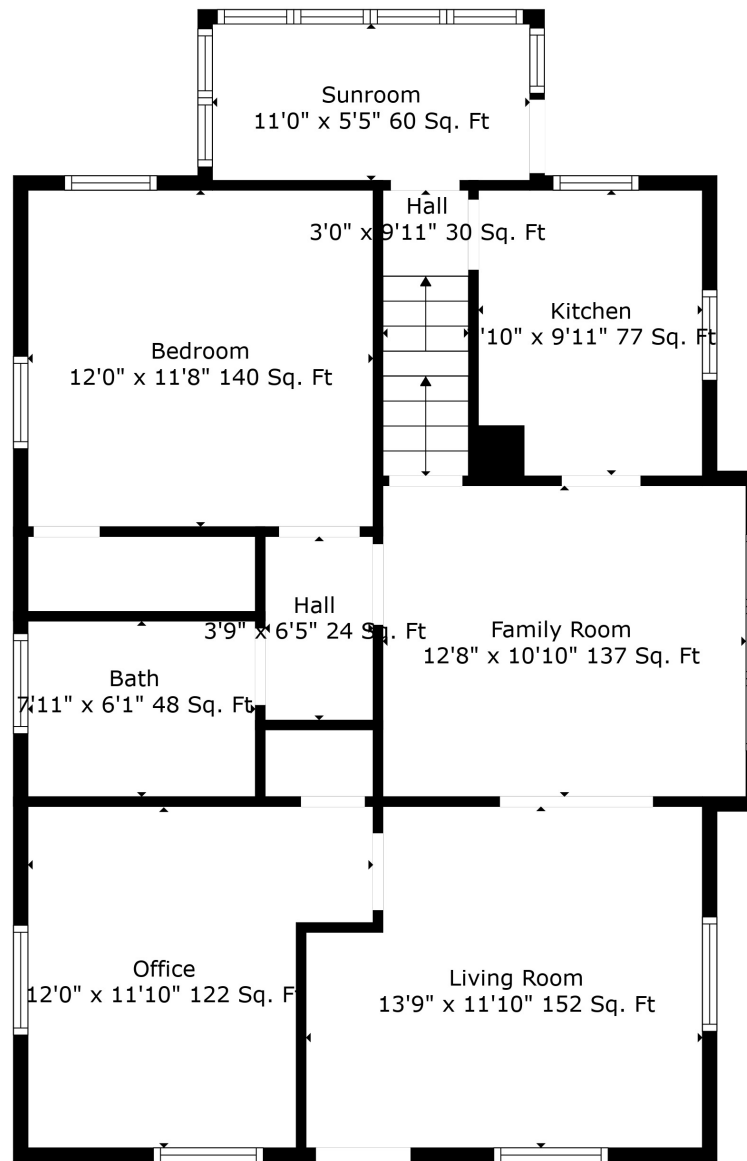

Floor 1

Floor 2

Floor 3

Total scanned area: 2198 sq. ft

Total scanned area: 2198 sq. ft

Measurements Are Calculated By Cubicasa Technology. Deemed Highly Reliable But Not Guaranteed.

Total scanned area: 2198 sq. ft

Measurements Are Calculated By Cubicasa Technology. Deemed Highly Reliable But Not Guaranteed.

Total scanned area: 2198 sq. ft

Measurements Are Calculated By Cubicasa Technology. Deemed Highly Reliable But Not Guaranteed.