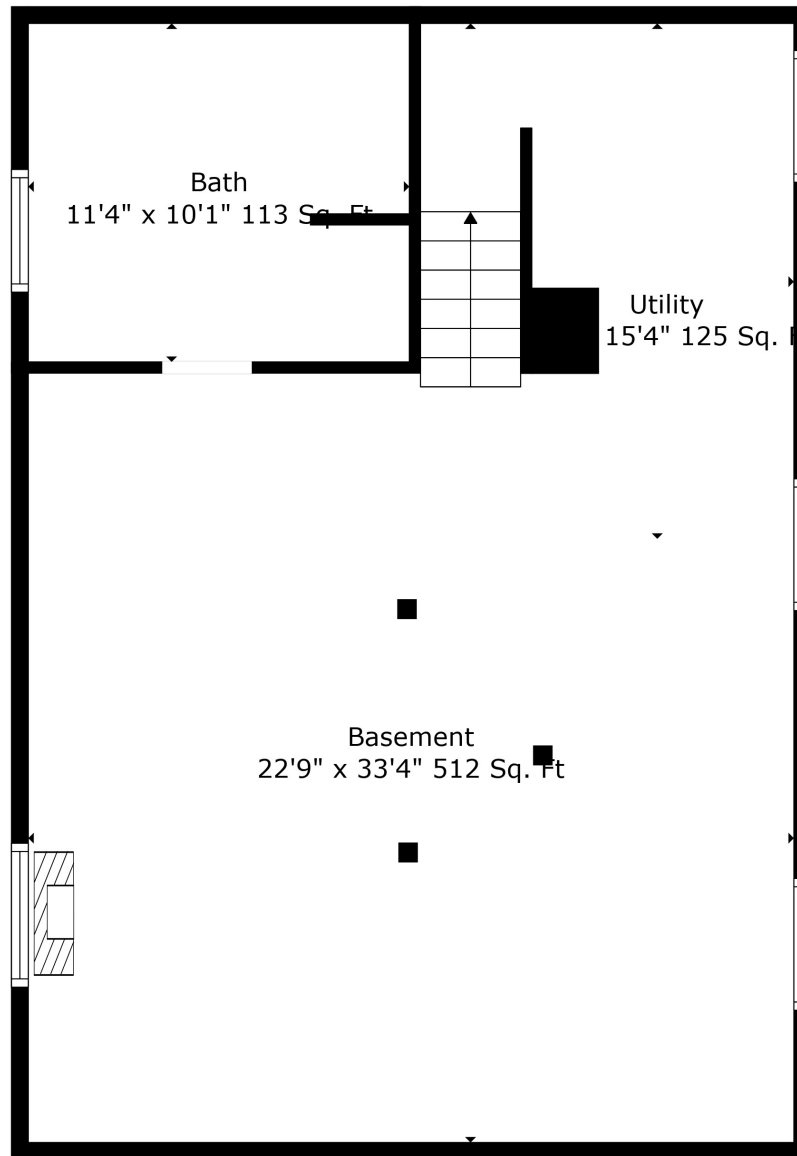

Floor 1

Floor 2

Floor 3

Total scanned area: 2198 sq. ft

Total scanned area: 2198 sq. ft

Measurements Are Calculated By Cubicasa Technology. Deemed Highly Reliable But Not Guaranteed.

Total scanned area: 2198 sq. ft

Measurements Are Calculated By Cubicasa Technology. Deemed Highly Reliable But Not Guaranteed.

Total scanned area: 2198 sq. ft

Measurements Are Calculated By Cubicasa Technology. Deemed Highly Reliable But Not Guaranteed.