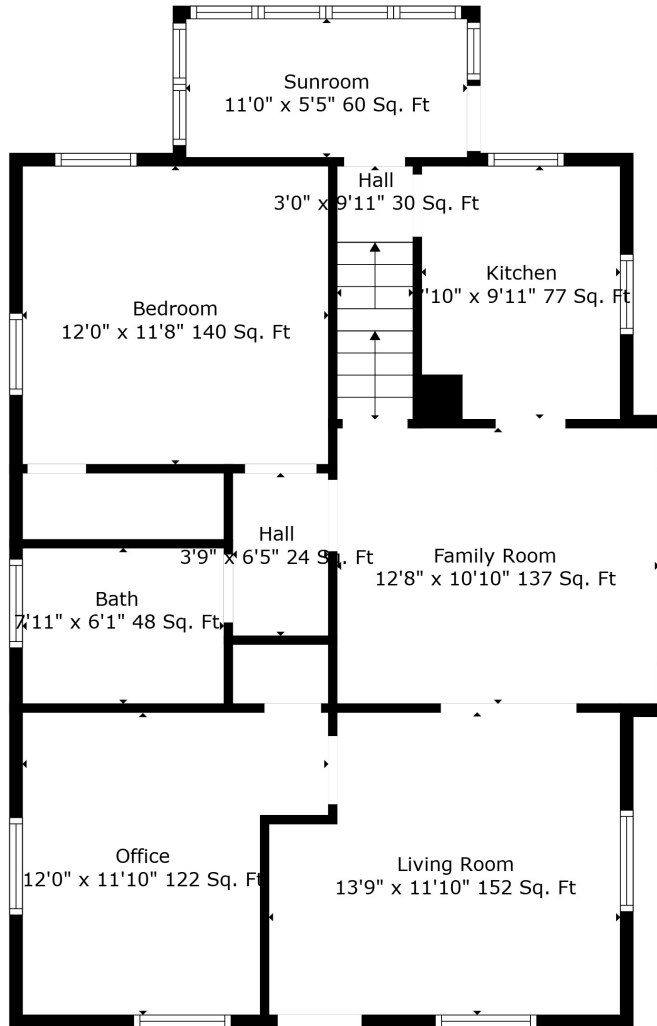

Floor 1

Floor 2

Floor 3

Total scanned area: 2198 sq. ft

Total scanned area: 2198 sq. ft

Measurements Are Calculated By Cubicasa Technology. Deemed Highly Reliable But Not Guaranteed.

Total scanned area: 2198 sq. ft

Measurements Are Calculated By Cubicasa Technology. Deemed Highly Reliable But Not Guaranteed.

Total scanned area: 2198 sq. ft

Measurements Are Calculated By Cubicasa Technology. Deemed Highly Reliable But Not Guaranteed.