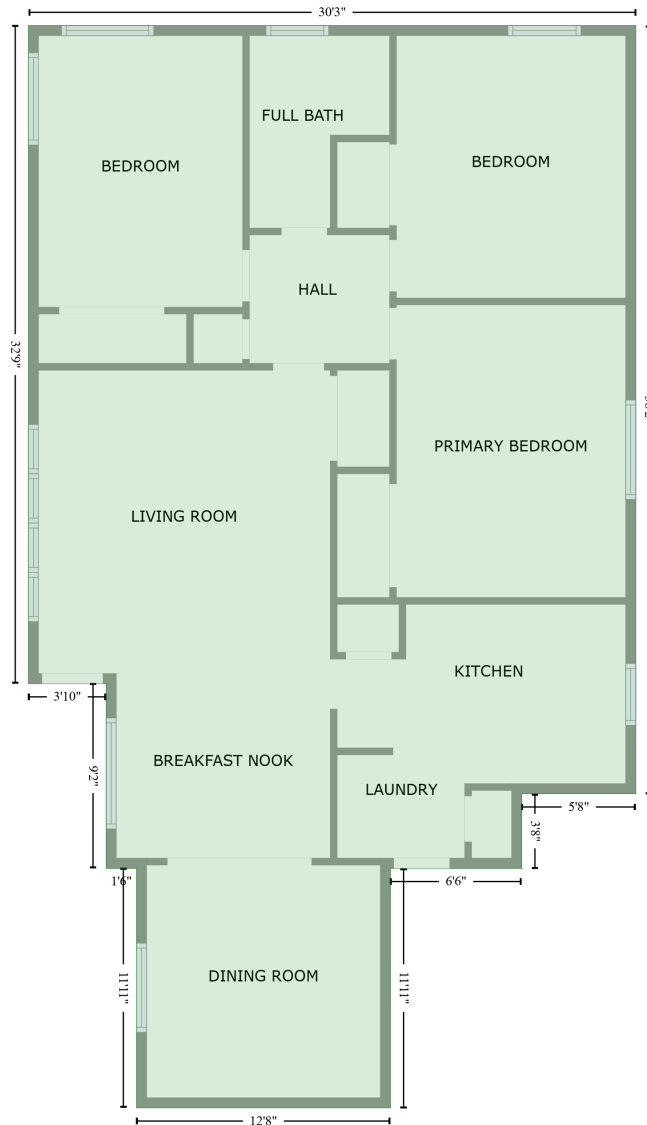

217 Tonahill St, Jasper, TX, US

Gross Living Area: 1361 sq. ft

FLOOR 1
[AREA: 1361]

Space	Area (sq. ft)	Calculation <small>Coordinate Polygon Area Algorithm using inches</small>
FLOOR 1 (Living area)	1361	$ \begin{aligned} & -((382 + 382) * (-0.9 - 457.6) + (382 + 313.9) * (457.6 - 457.6) + (313.9 + 313.9) * (457.6 - 502.1) \\ & + (313.9 + 235.4) * (502.1 - 502.1) + (235.4 + 235.4) * (502.1 - 645) + (235.4 + 83.8) * (645 - 645) \\ & + (83.8 + 83.8) * (645 - 502.1) + (83.8 + 65.7) * (502.1 - 502.1) + (65.7 + 65.7) * (502.1 - 391.8) + \\ & (65.7 + 19.2) * (391.8 - 391.8) + (19.2 + 19.2) * (391.8 - 0.9) + (19.2 + 382) * (-0.9 - -0.9)) * 0.5 * \\ & 0.00694 \end{aligned} $