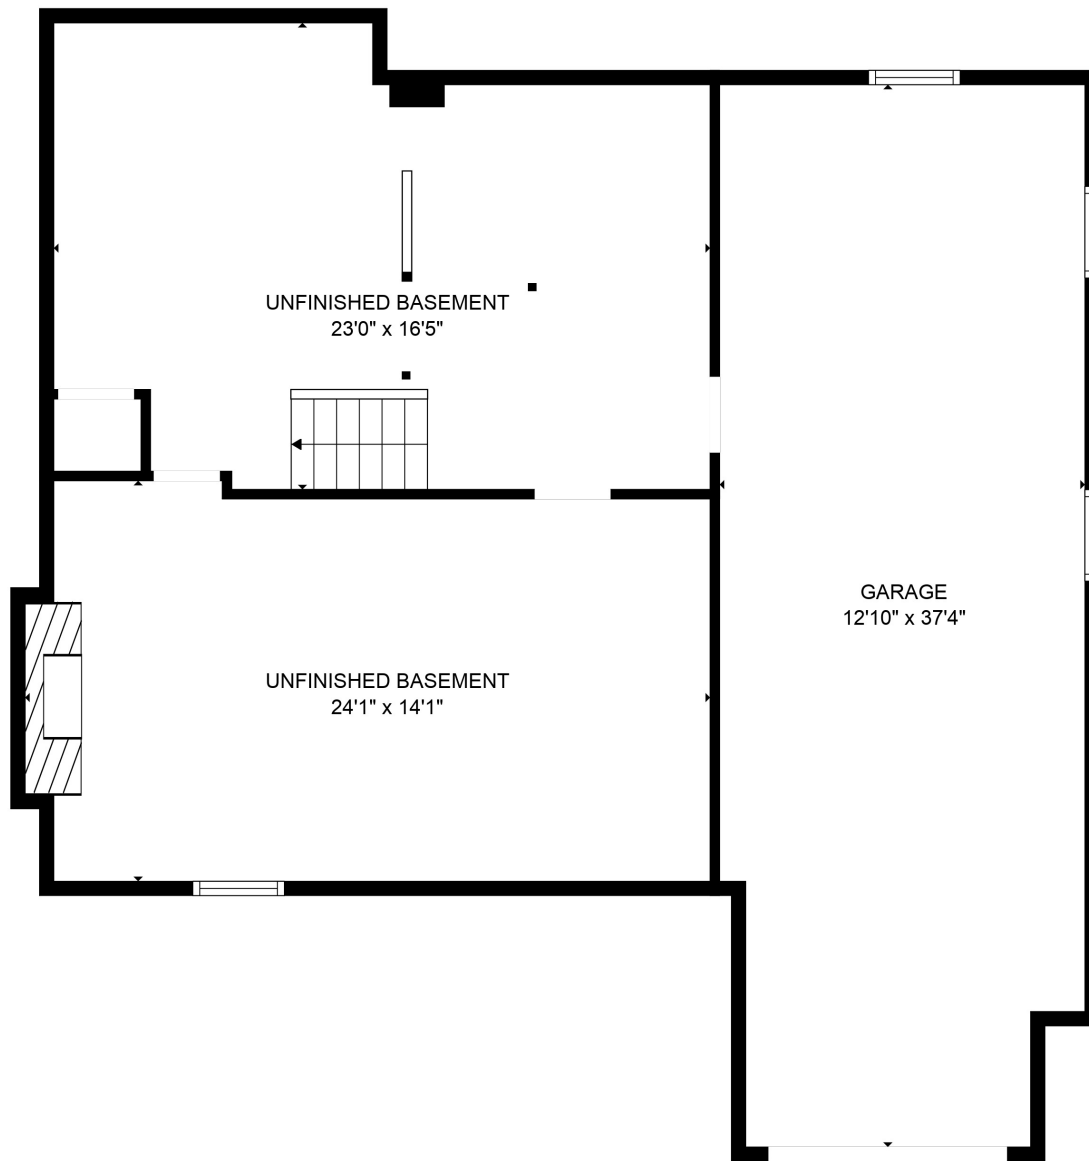

Total scanned area: 3586 sq. ft

Total scanned area: 3586 sq. ft

MEASUREMENTS ARE CALCULATED BY CUBICASA TECHNOLOGY. DEEMED HIGHLY RELIABLE BUT NOT GUARANTEED.

Total scanned area: 3586 sq. ft

MEASUREMENTS ARE CALCULATED BY CUBICASA TECHNOLOGY. DEEMED HIGHLY RELIABLE BUT NOT GUARANTEED.

Total scanned area: 3586 sq. ft

MEASUREMENTS ARE CALCULATED BY CUBICASA TECHNOLOGY. DEEMED HIGHLY RELIABLE BUT NOT GUARANTEED.