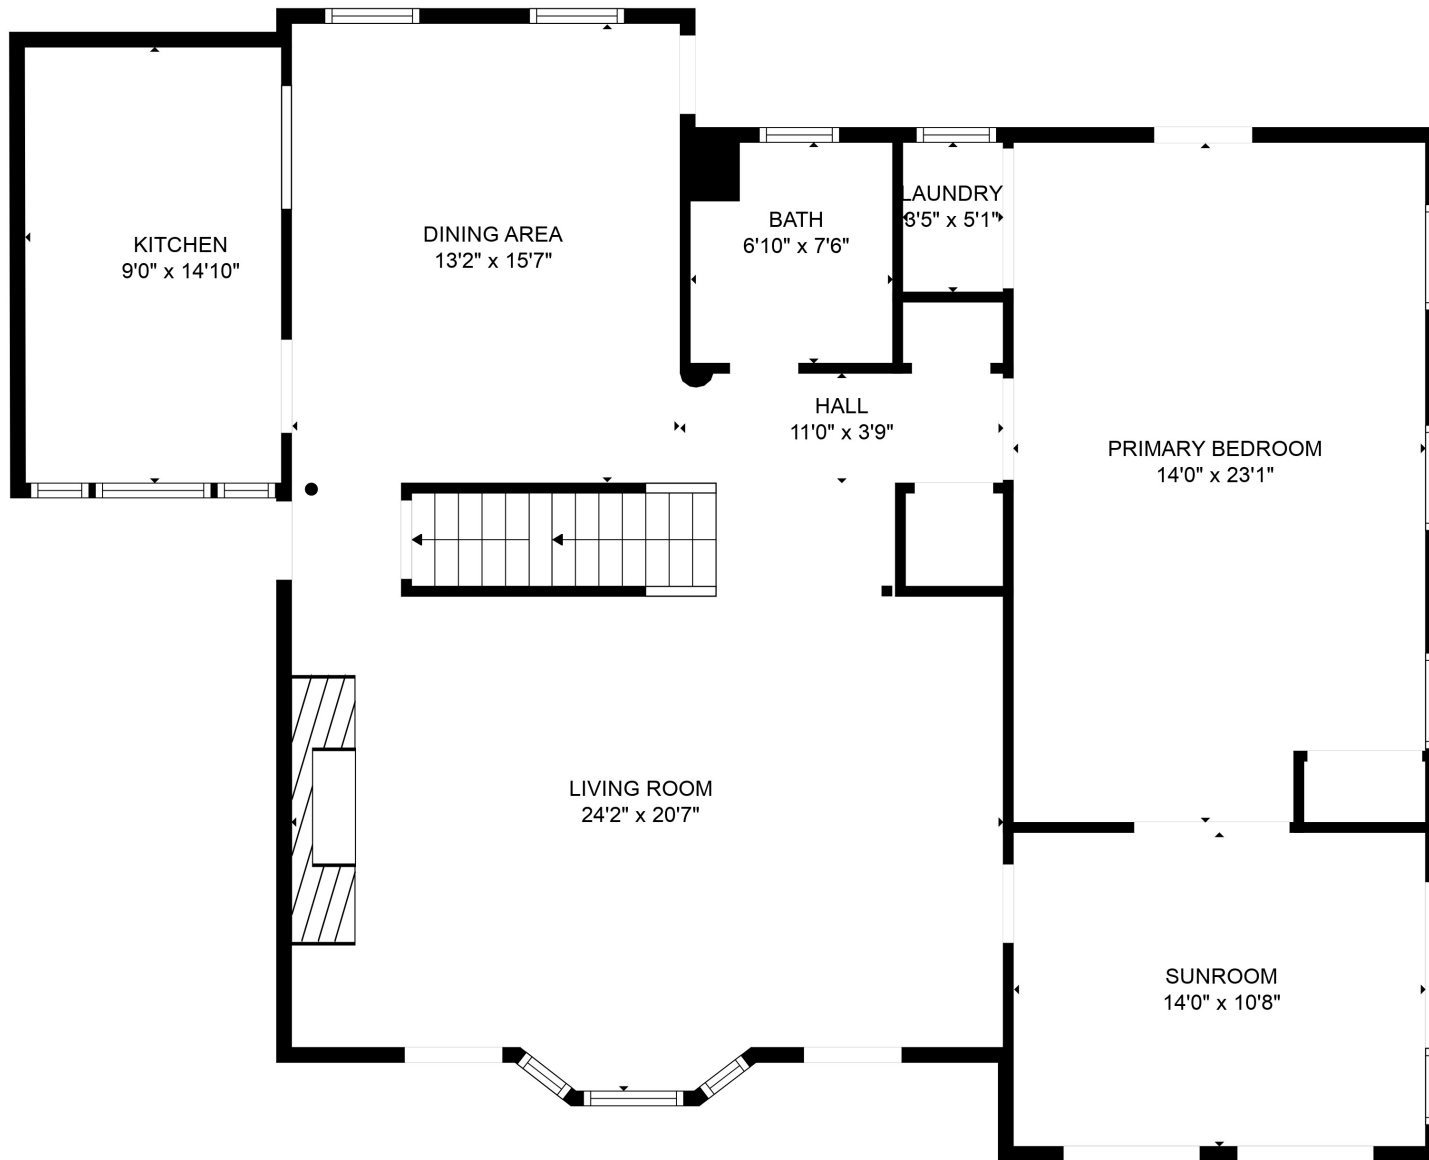

Total scanned area: 3586 sq. ft

Total scanned area: 3586 sq. ft

MEASUREMENTS ARE CALCULATED BY CUBICASA TECHNOLOGY. DEEMED HIGHLY RELIABLE BUT NOT GUARANTEED.

Total scanned area: 3586 sq. ft

MEASUREMENTS ARE CALCULATED BY CUBICASA TECHNOLOGY. DEEMED HIGHLY RELIABLE BUT NOT GUARANTEED.

Total scanned area: 3586 sq. ft

MEASUREMENTS ARE CALCULATED BY CUBICASA TECHNOLOGY. DEEMED HIGHLY RELIABLE BUT NOT GUARANTEED.