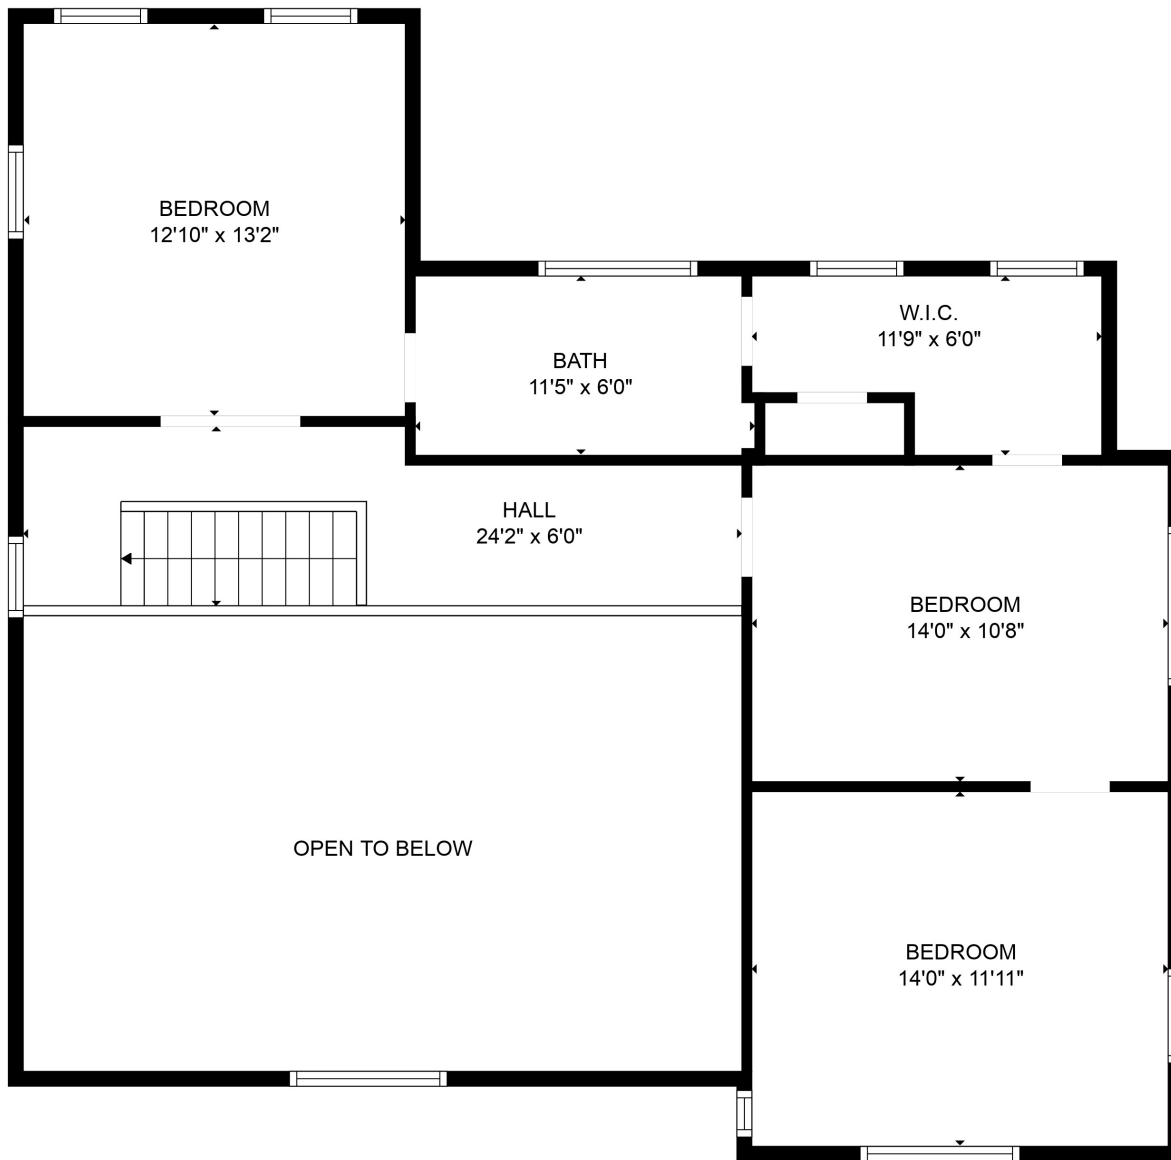

Total scanned area: 3586 sq. ft

Total scanned area: 3586 sq. ft

MEASUREMENTS ARE CALCULATED BY CUBICASA TECHNOLOGY. DEEMED HIGHLY RELIABLE BUT NOT GUARANTEED.

Total scanned area: 3586 sq. ft

MEASUREMENTS ARE CALCULATED BY CUBICASA TECHNOLOGY. DEEMED HIGHLY RELIABLE BUT NOT GUARANTEED.

Total scanned area: 3586 sq. ft

MEASUREMENTS ARE CALCULATED BY CUBICASA TECHNOLOGY. DEEMED HIGHLY RELIABLE BUT NOT GUARANTEED.