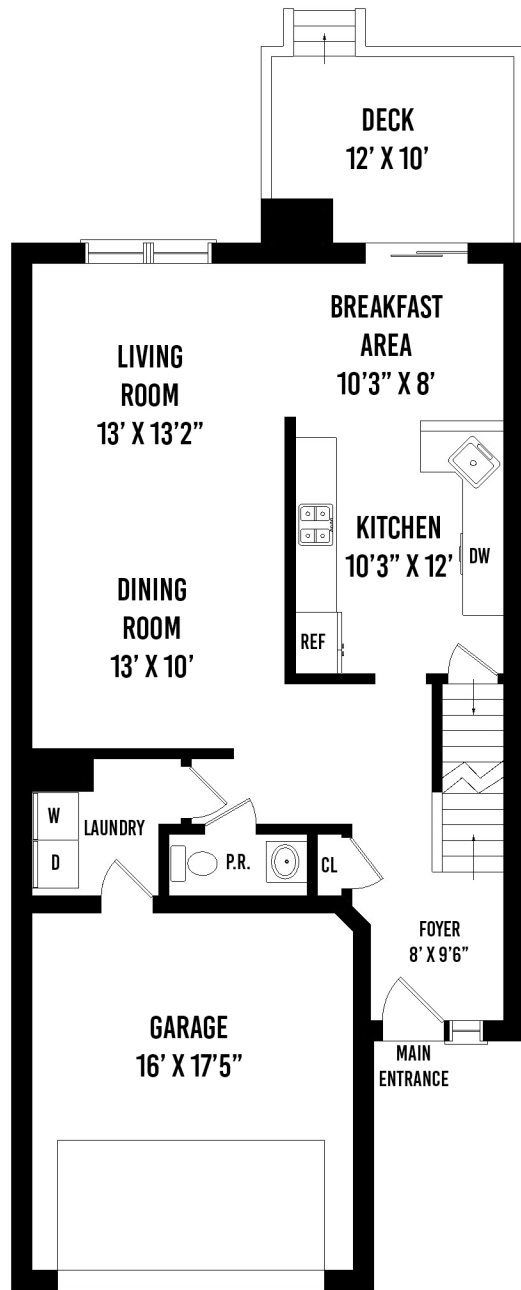

# 100 MANITOU TRAIL KINGS PARK NY

MAIN FLOOR

SECOND FLOOR

PREPARED BY "HOME MEDIA GROUP INC." TEL 212-731-2301

THIS FLOOR PLAN ILLUSTRATION IS AN APPROXIMATION OF EXISTING STRUCTURES AND FEATURES AND IS PROVIDED FOR CONVENIENCE ONLY WITH THE PERMISSION OF THE SELLER. ALL MEASUREMENTS ARE APPROXIMATE AND NOT GUARANTEED TO BE EXACT OR TO SCALE.