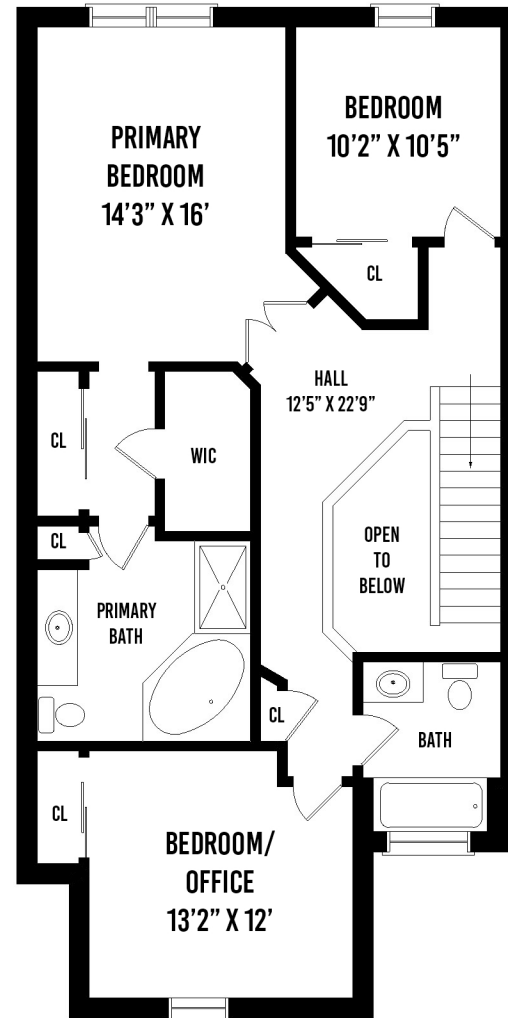

# 100 MANITOU TRAIL KINGS PARK NY

MAIN FLOOR

SECOND FLOOR

PREPARED BY "HOME MEDIA GROUP INC." TEL 212-731-2301

THIS FLOOR PLAN ILLUSTRATION IS AN APPROXIMATION OF EXISTING STRUCTURES AND FEATURES AND IS PROVIDED FOR CONVENIENCE ONLY WITH THE PERMISSION OF THE SELLER. ALL MEASUREMENTS ARE APPROXIMATE AND NOT GUARANTEED TO BE EXACT OR TO SCALE.