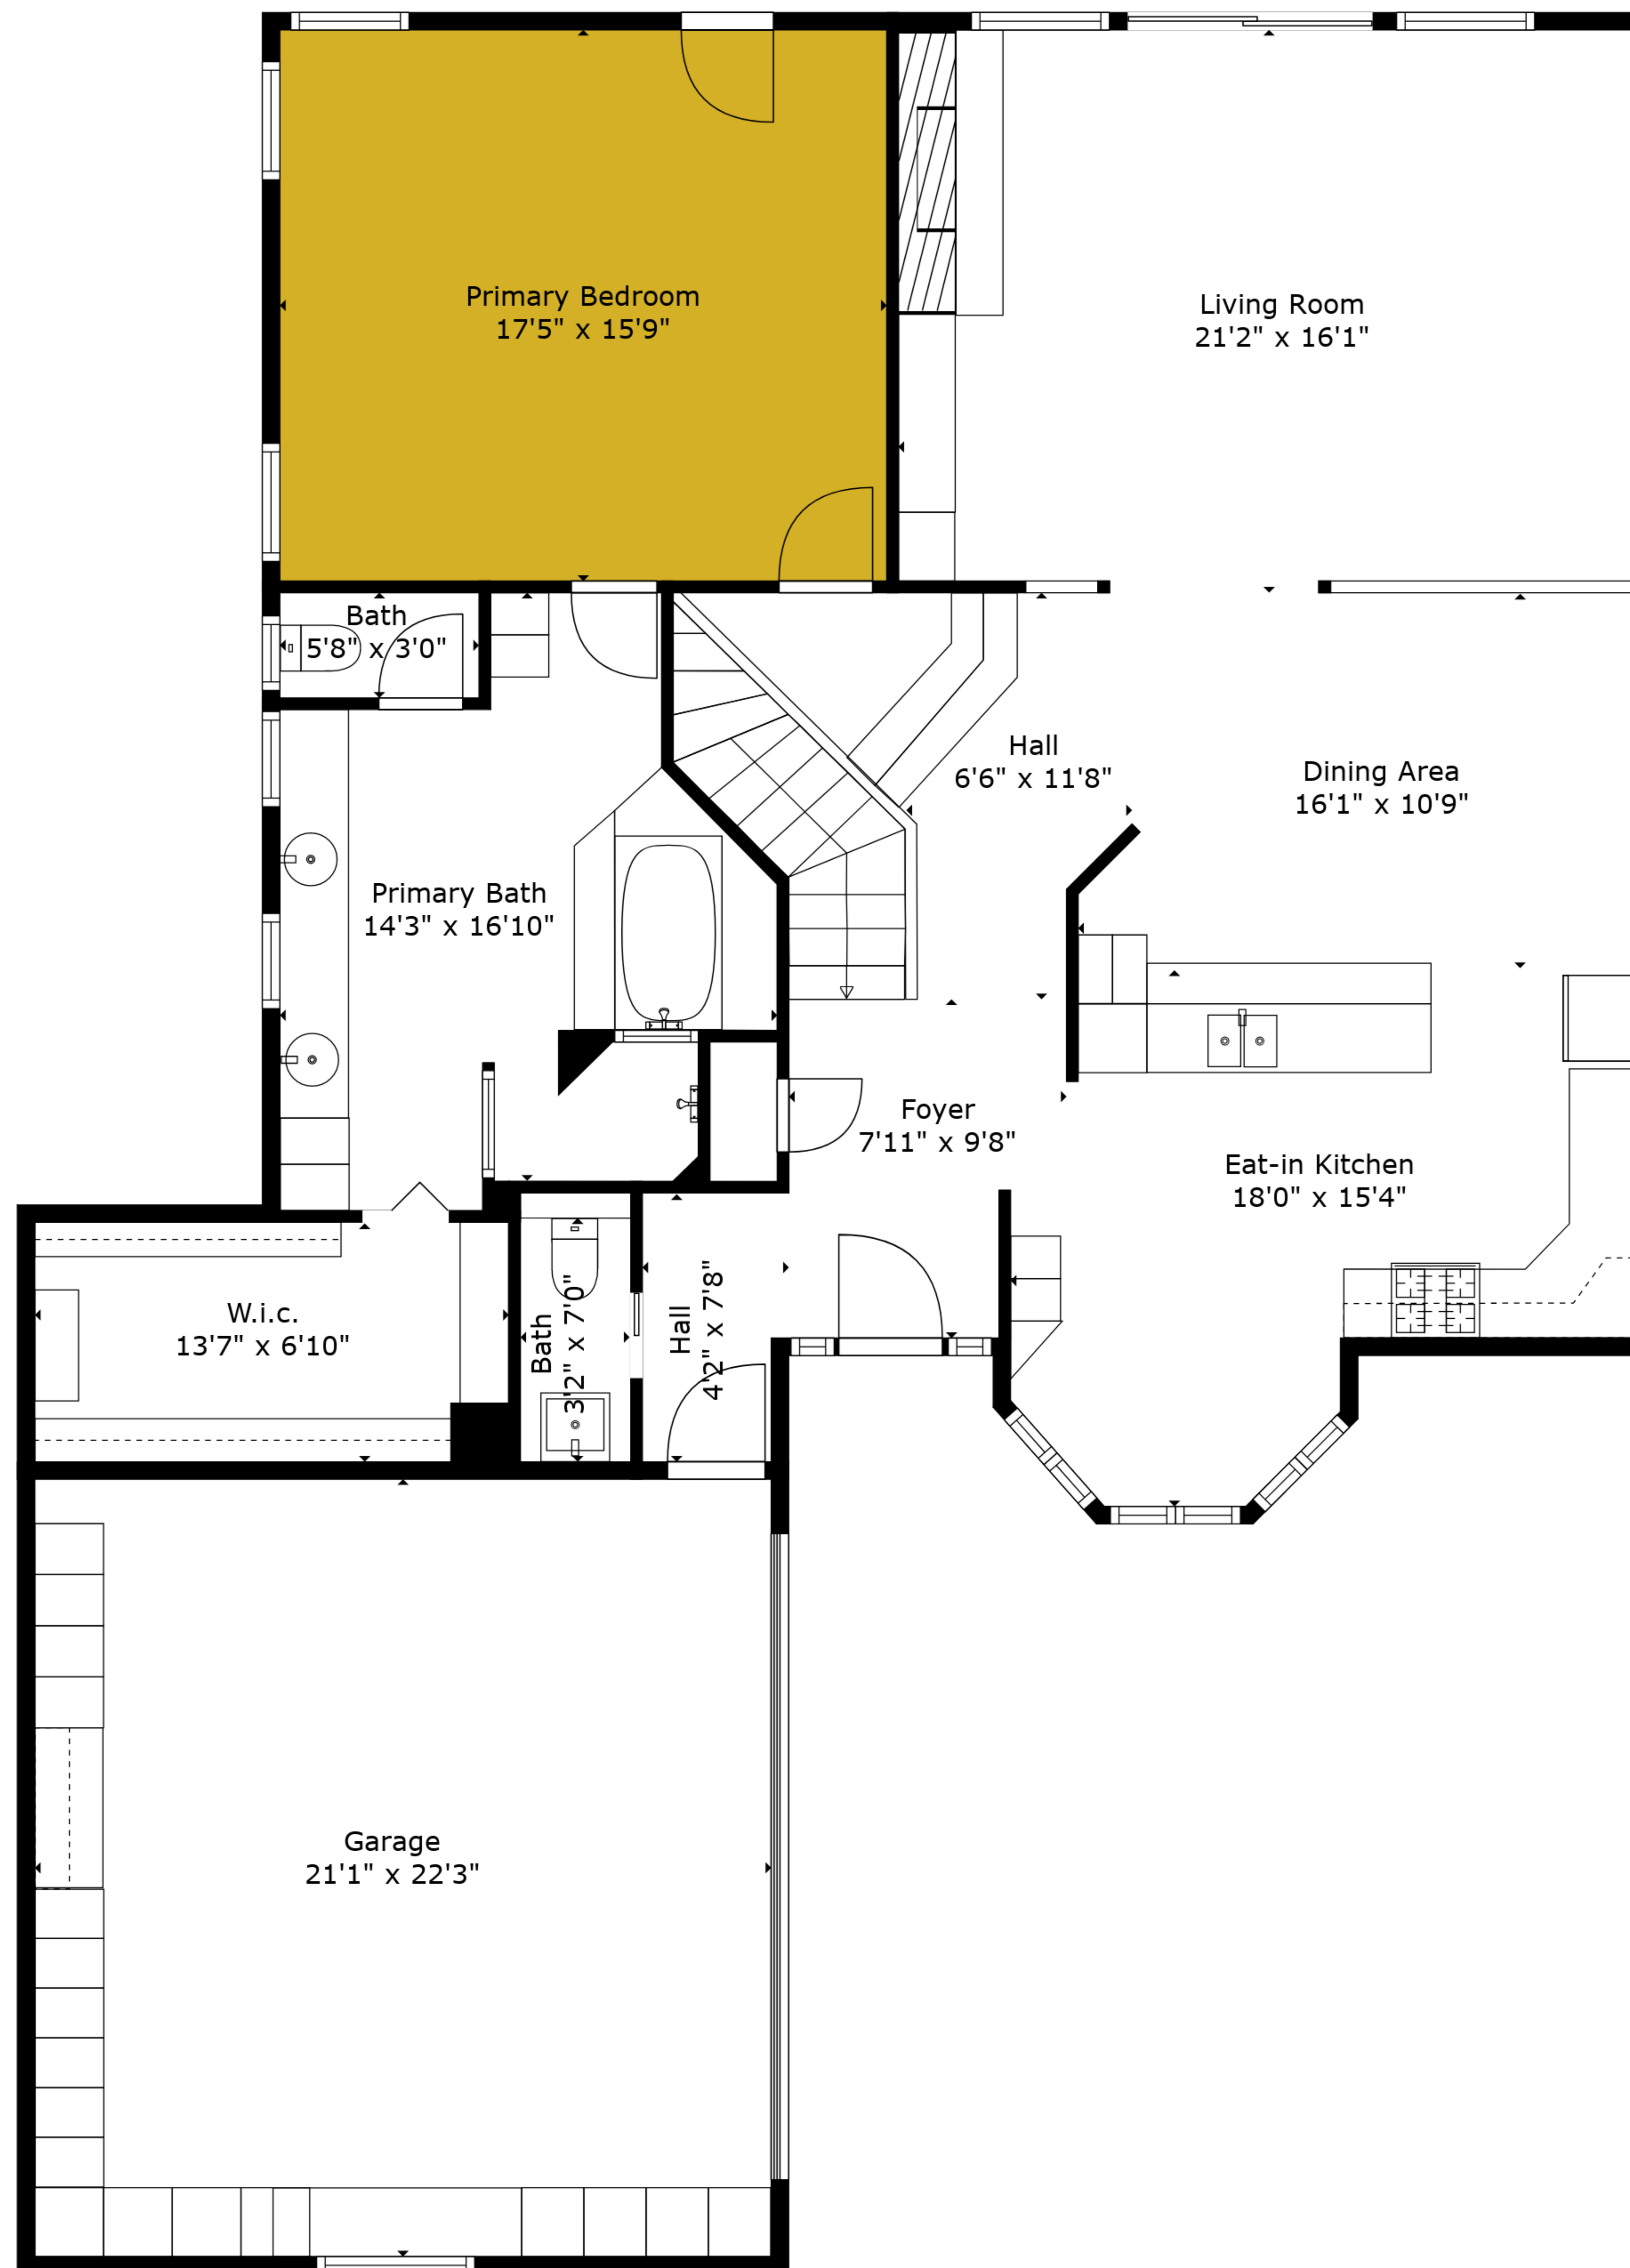

Bedroom
16'10" x 10'5"

Bath
5'7" x 13'2"

Recreation Room
15'8" x 17'0"

Hall
11'11" x 5'2"

Bedroom
10'11" x 12'0"

Bar
10'1" x 5'7"

Laundry
10'10" x 11'5"

W.i.c.
7'6" x 3'8"

Floor 1

Floor 2