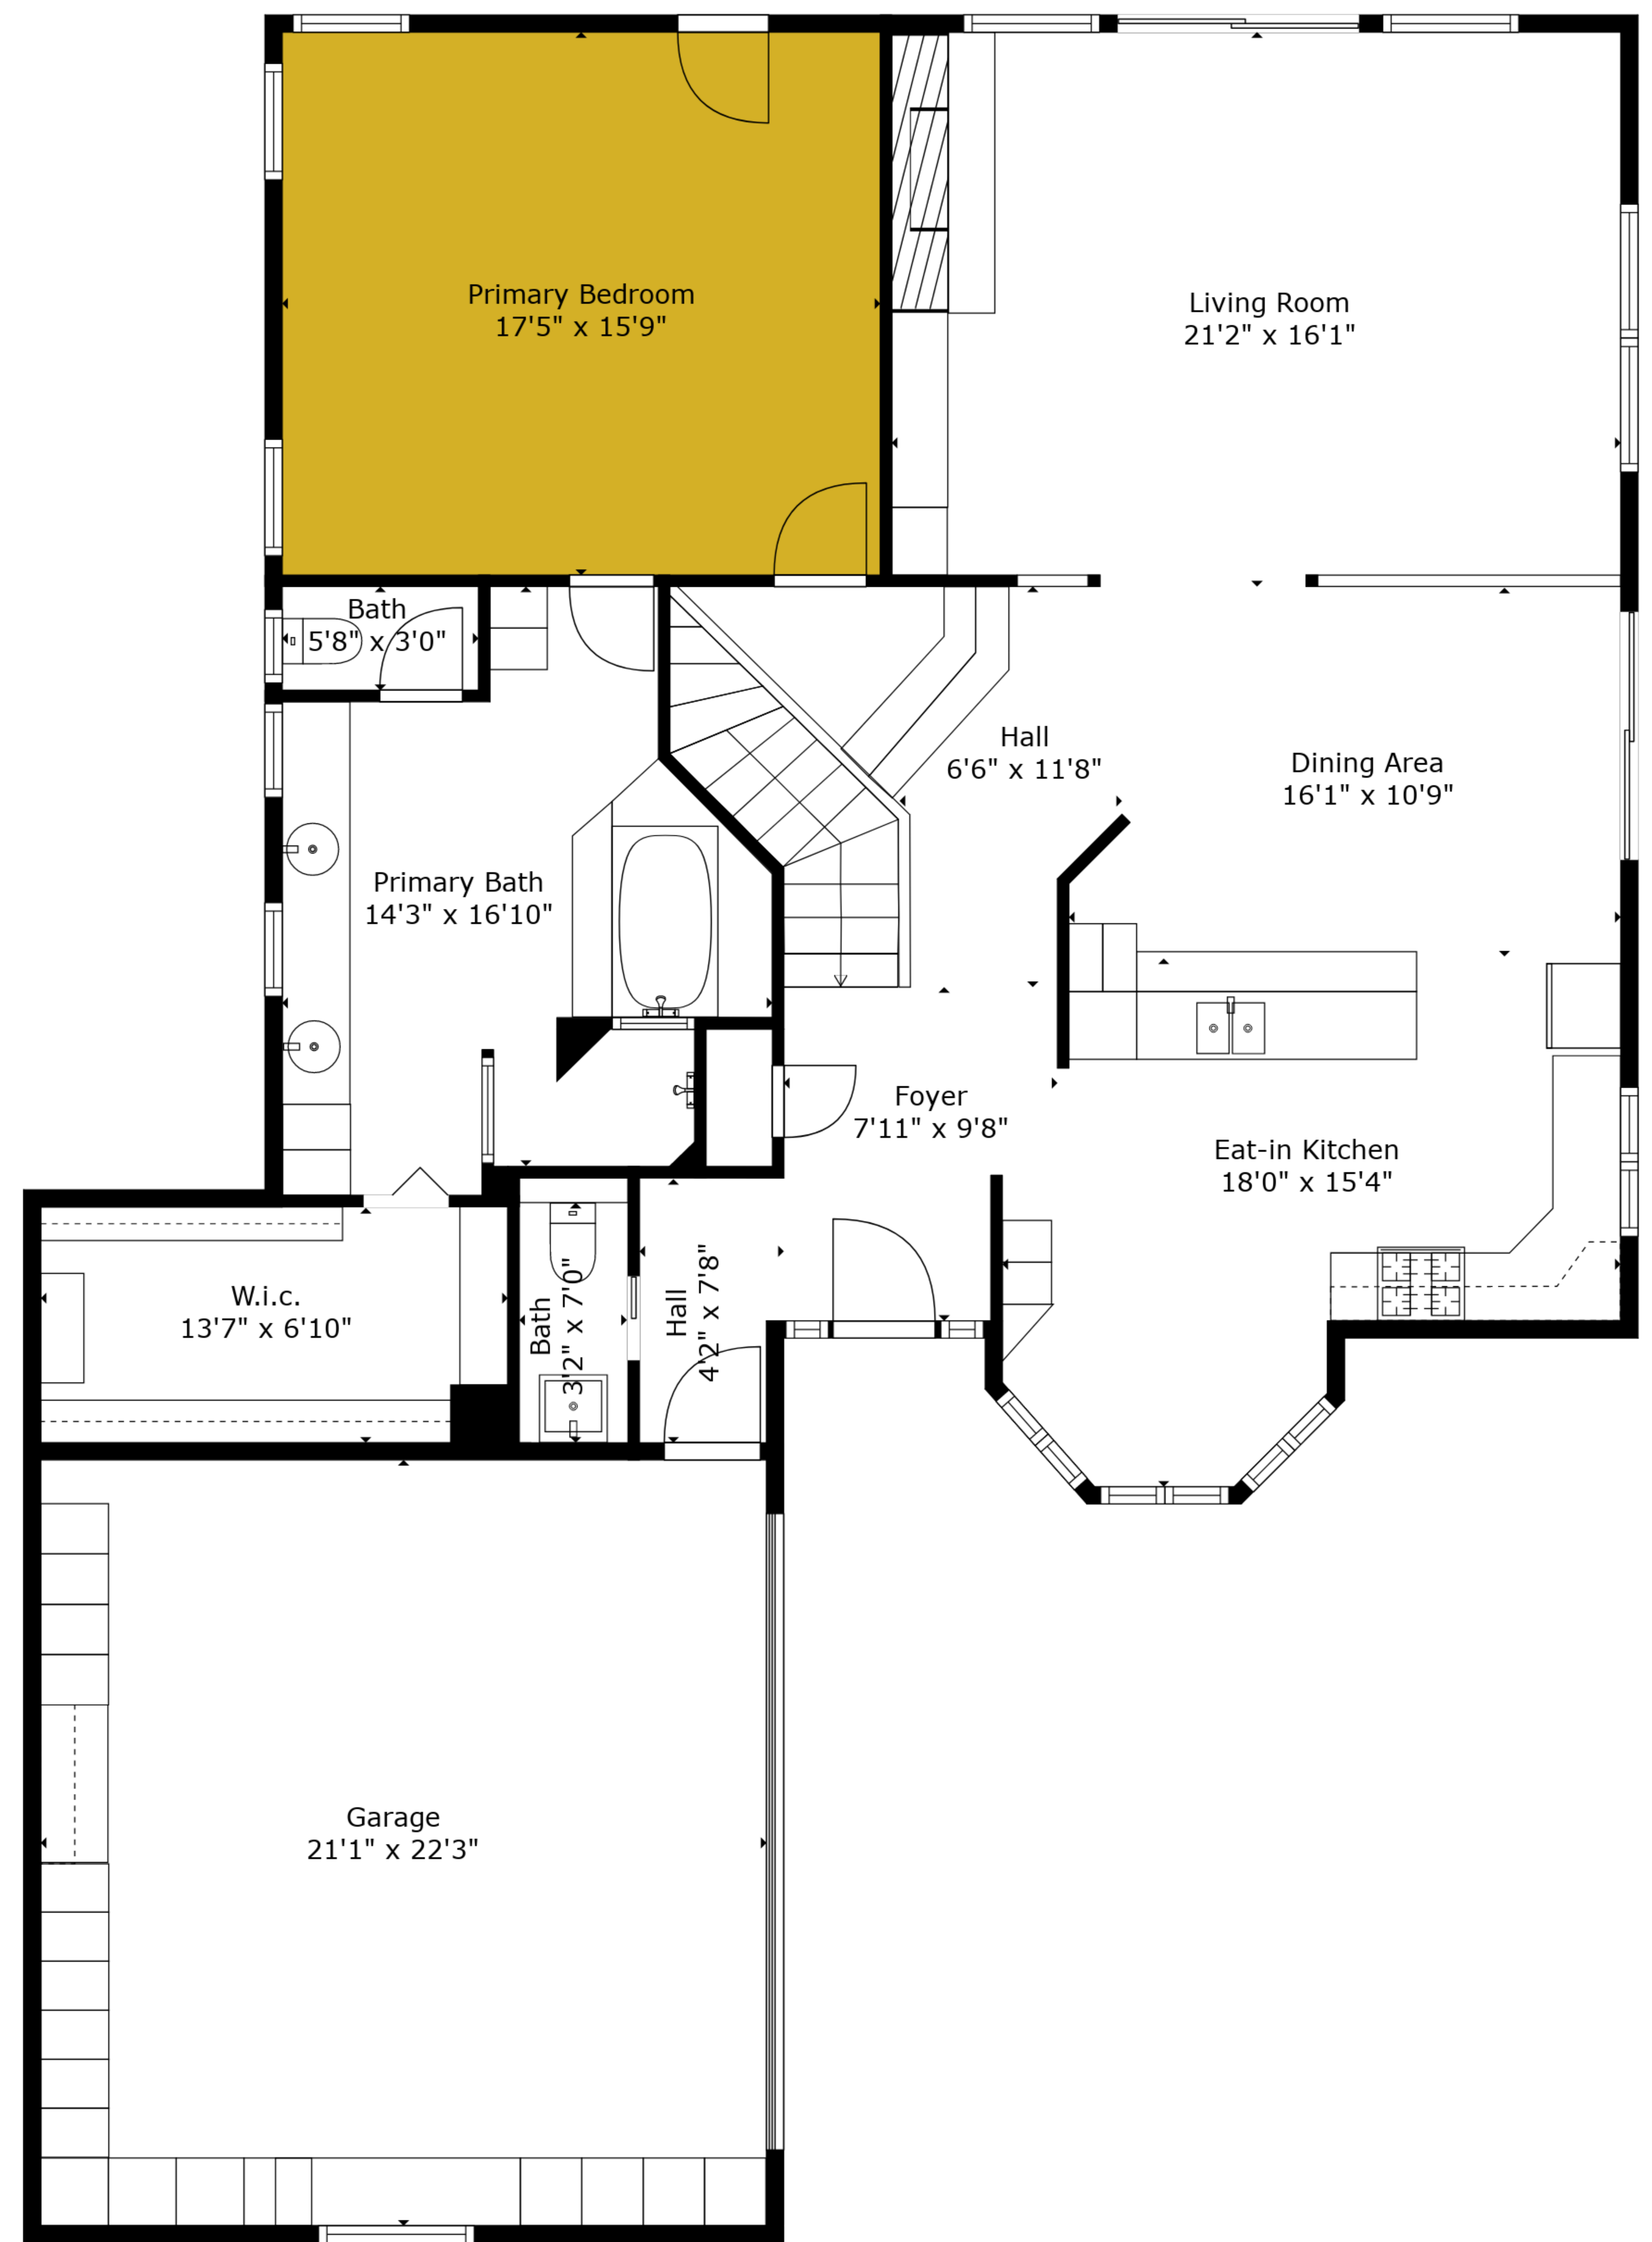

Bedroom
16'10" x 10'5"

Bath
5'7" x 13'2"

Recreation Room
15'8" x 17'0"

Hall
11'11" x 5'2"

Bedroom
10'11" x 12'0"

Bar
10'1" x 5'7"

Laundry
10'10" x 11'5"

W.i.c.
7'6" x 3'8"

Floor 1

Floor 2