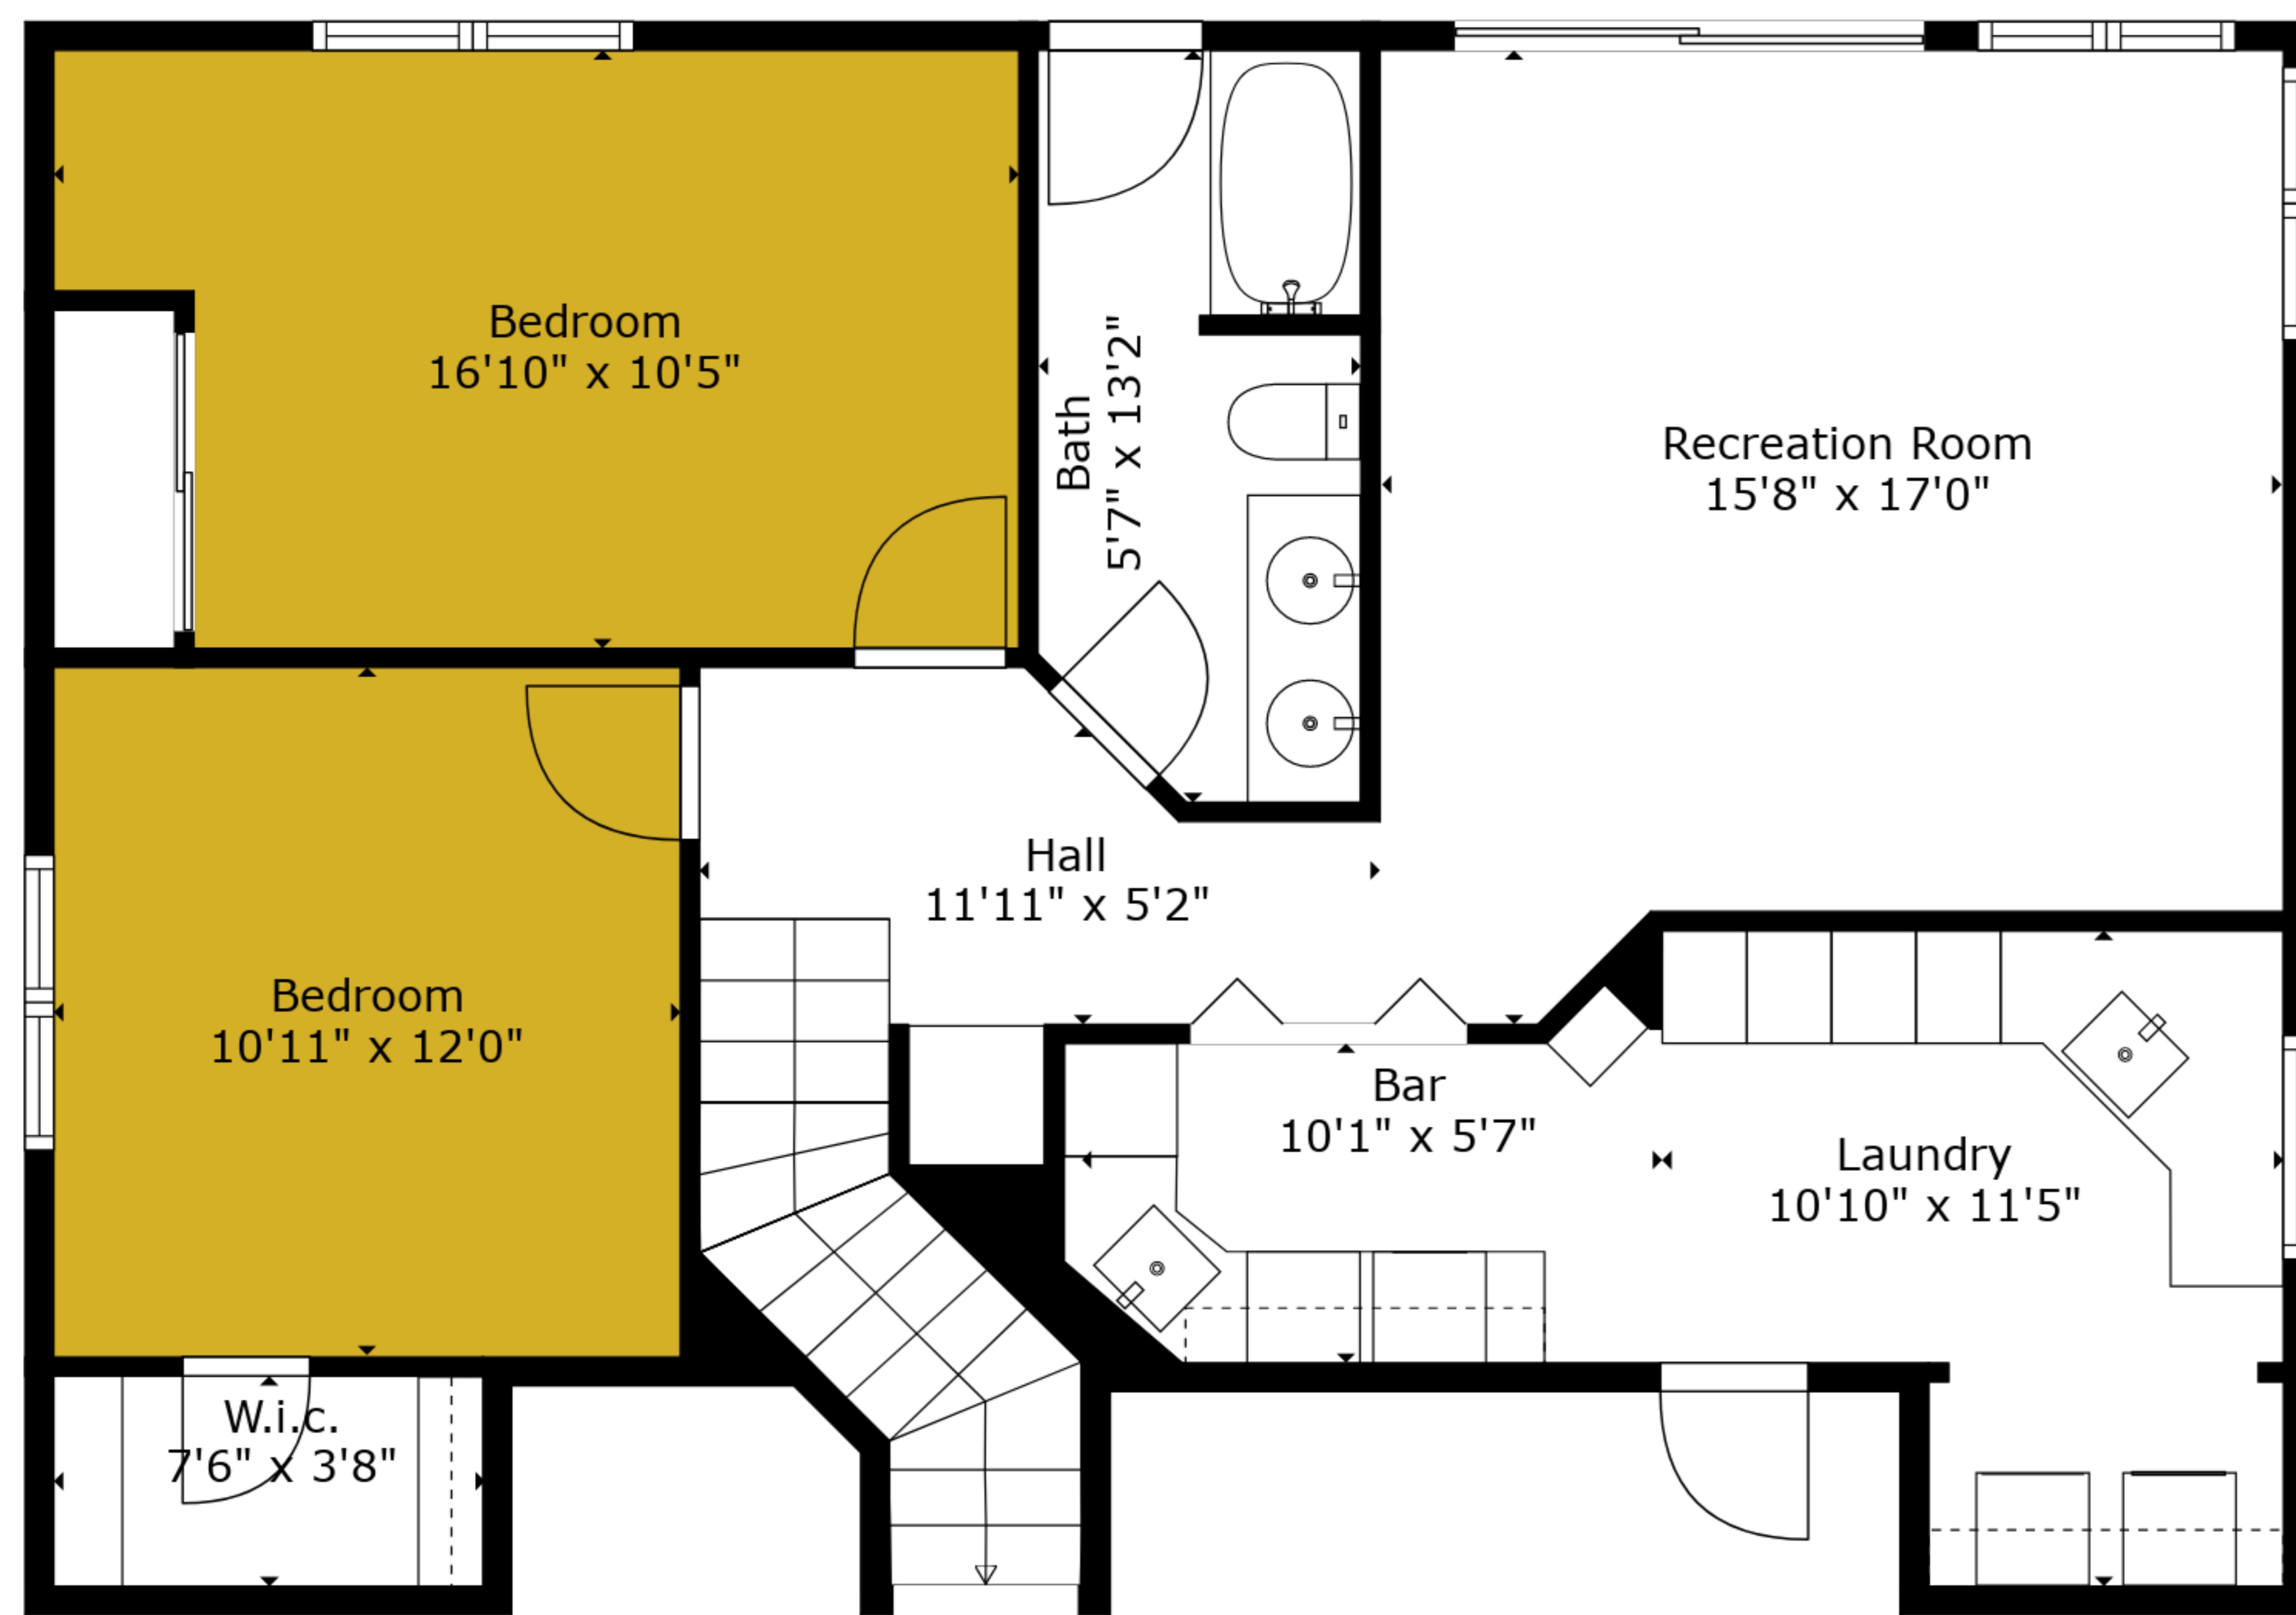

Bedroom
16'10" x 10'5"

Bath
5'7" x 13'2"

Recreation Room
15'8" x 17'0"

Hall
11'11" x 5'2"

Bedroom
10'11" x 12'0"

Bar
10'1" x 5'7"

Laundry
10'10" x 11'5"

W.i.c.
7'6" x 3'8"

Floor 1

Floor 2