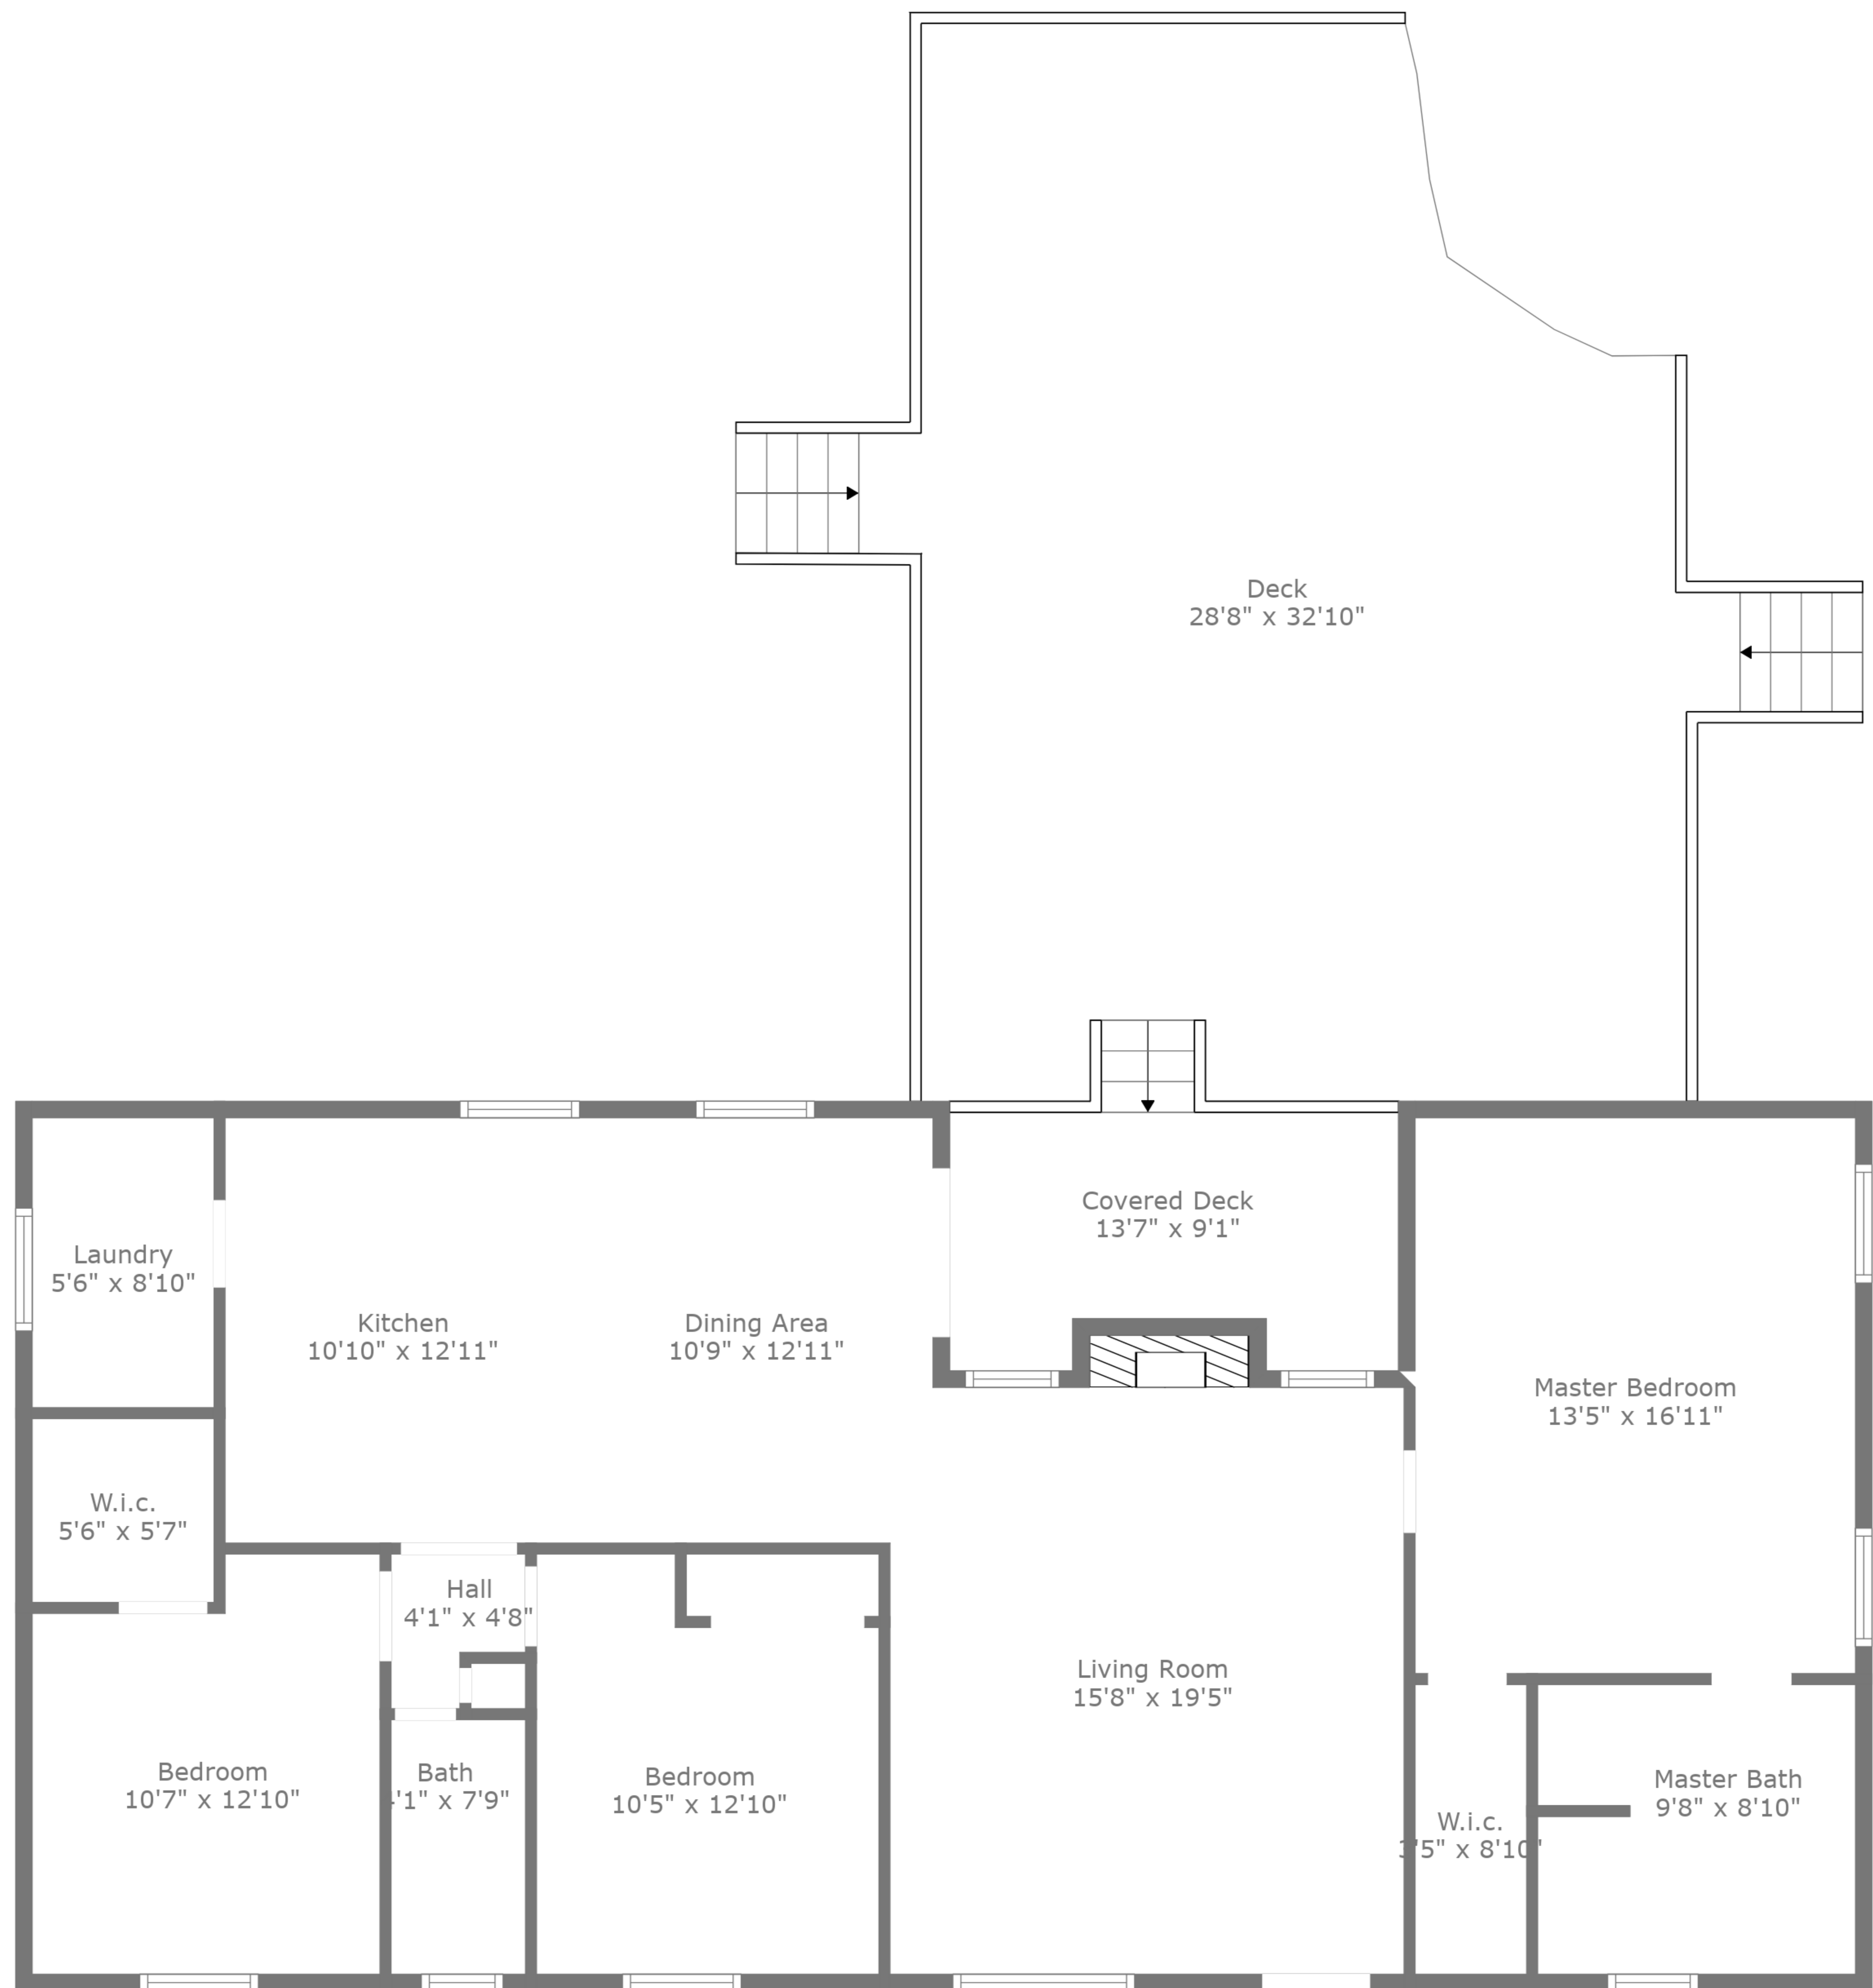

TOTAL: 1331 sq. ft
FLOOR 1: 1331 sq. ft
EXCLUDED AREAS: DECK: 722 sq. ft, COVERED DECK: 106 sq. ft, FIREPLACE: 9 sq. ft

Floor Plan Created By Cubicasa App. Measurements Deemed Highly Reliable But Not Guaranteed.