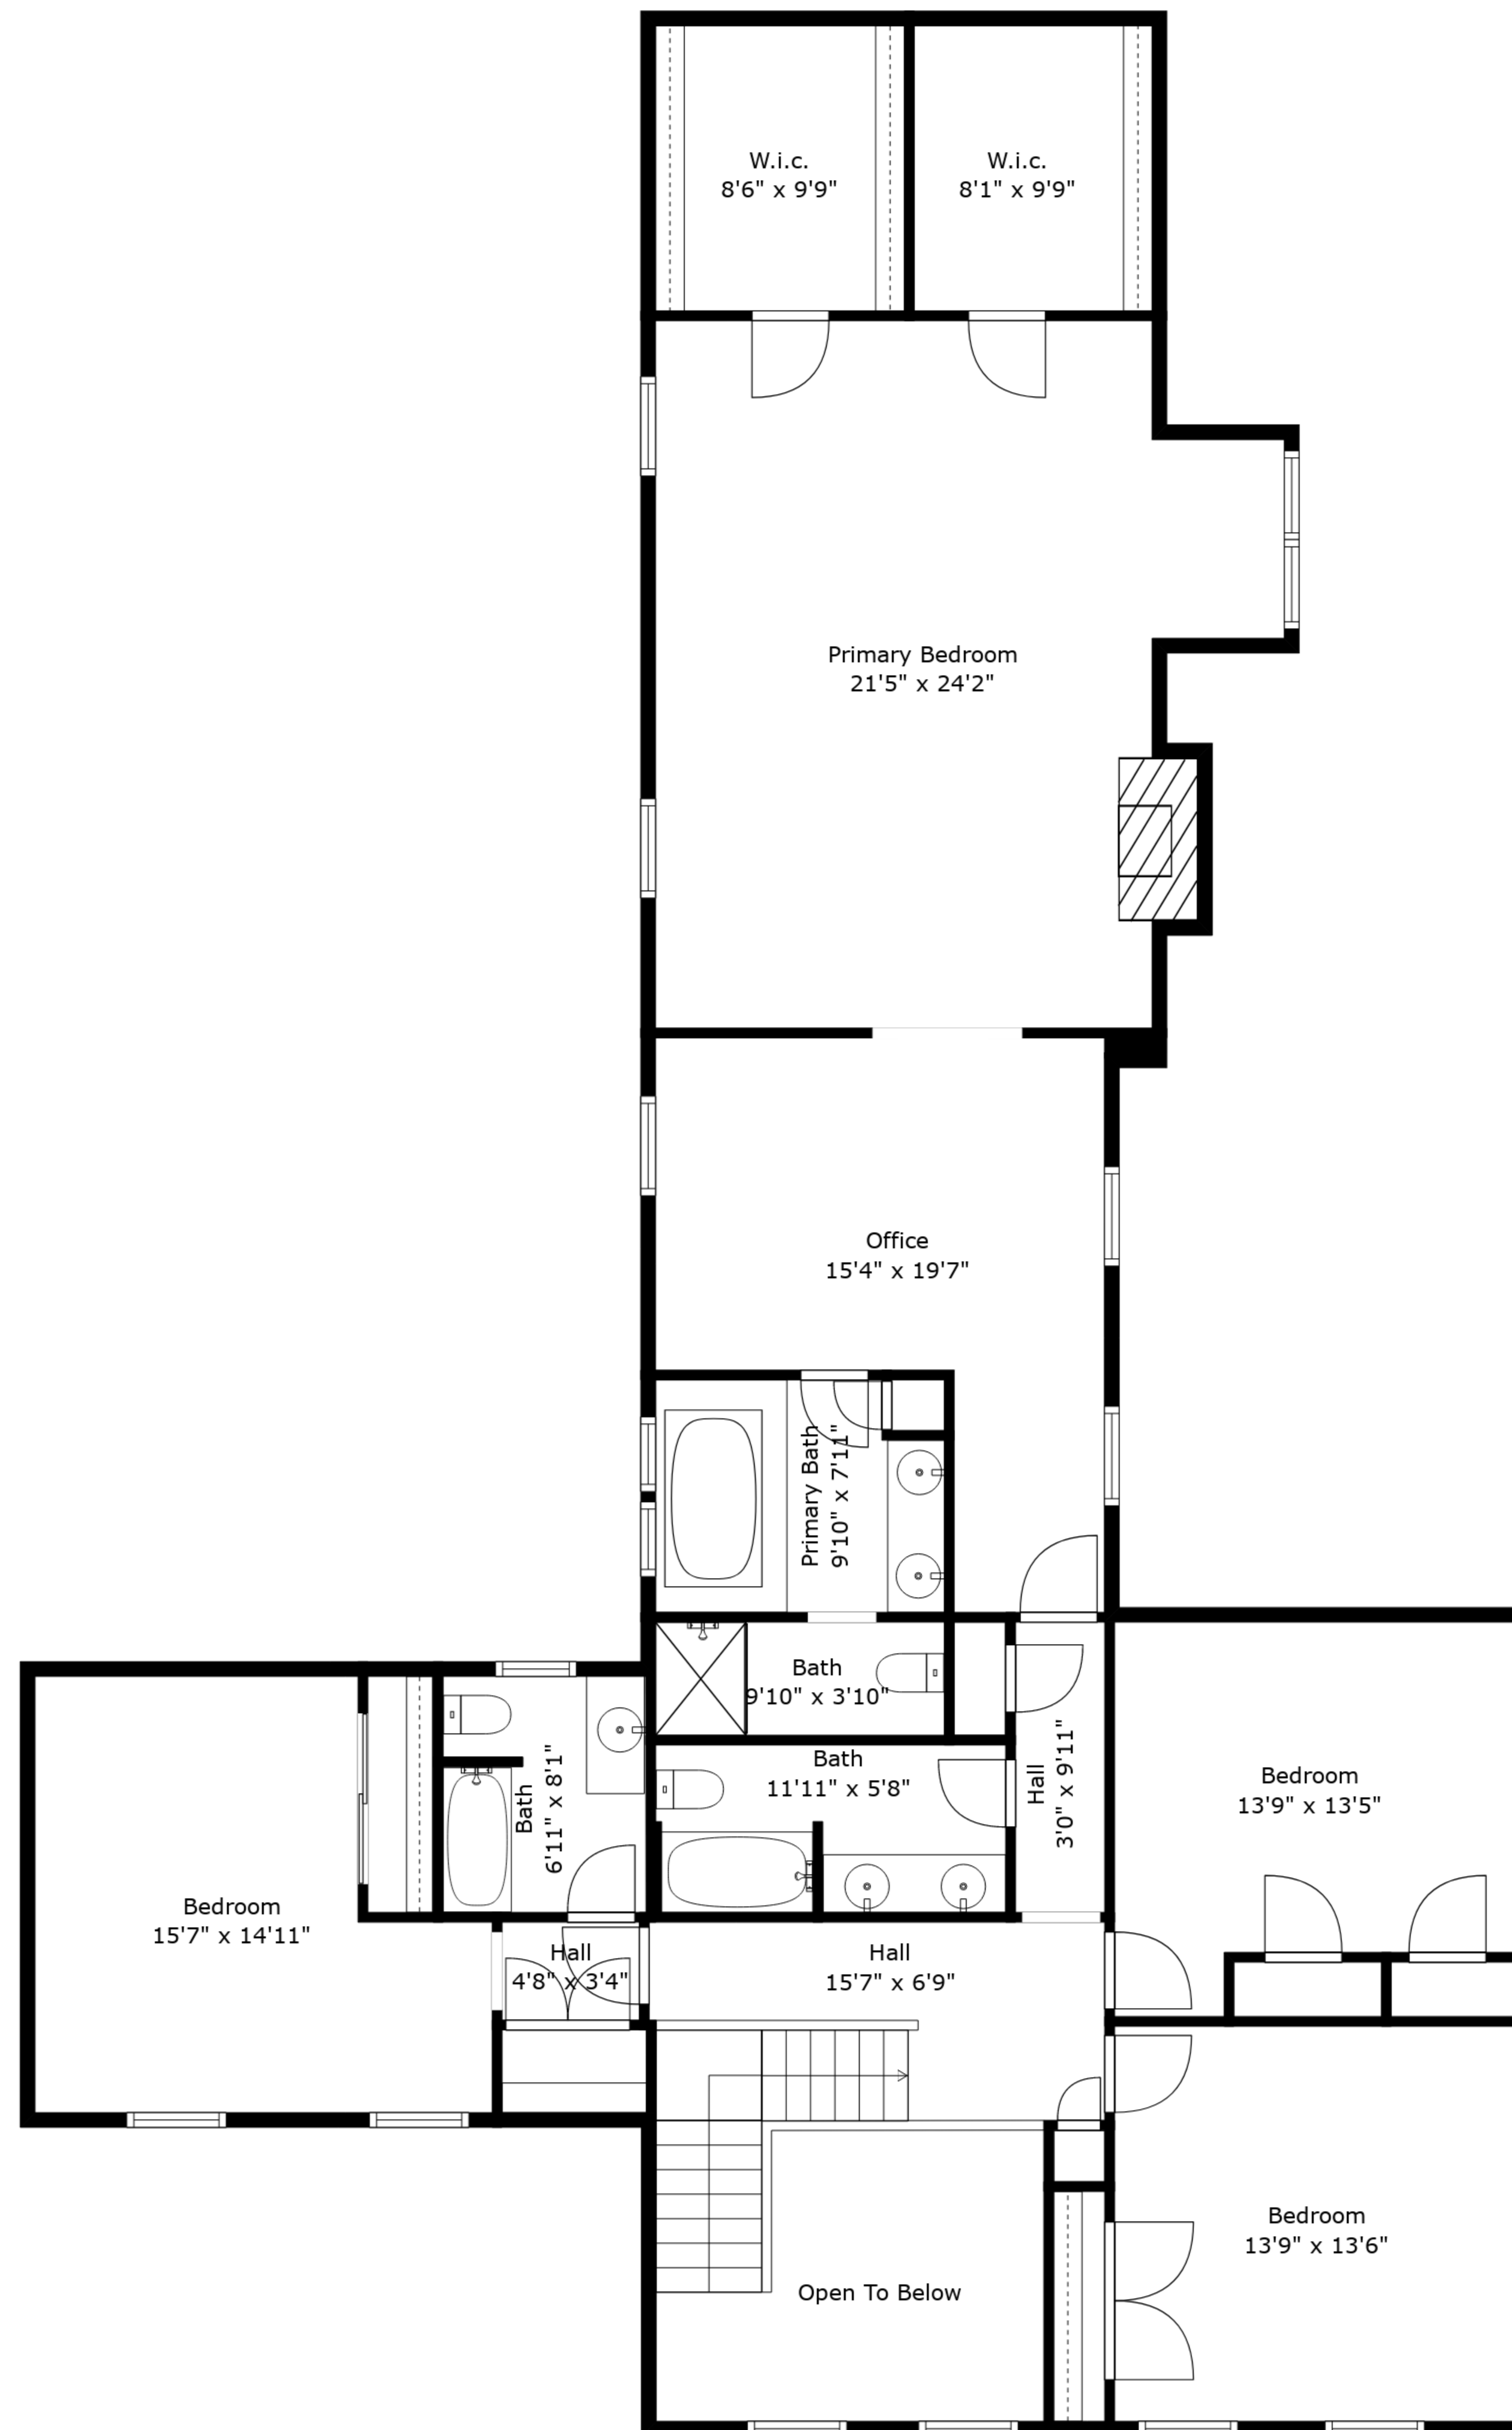

**TOTAL: 4118 sq. ft**

BELOW GROUND: 0 sq. ft, FLOOR 2: 2183 sq. ft, FLOOR 3: 1935 sq. ft  
EXCLUDED AREAS: GARAGE: 714 sq. ft, BASEMENT: 1374 sq. ft, PORCH: 135 sq. ft,  
DECK: 245 sq. ft, FIREPLACE: 22 sq. ft, OPEN TO BELOW: 110 sq. ft

Measurements Are Approximate - Deemed Highly Reliable But Not Guaranteed

**TOTAL: 4118 sq. ft**  
 BELOW GROUND: 0 sq. ft, FLOOR 2: 2183 sq. ft, FLOOR 3: 1935 sq. ft  
 EXCLUDED AREAS: GARAGE: 714 sq. ft, BASEMENT: 1374 sq. ft, PORCH: 135 sq. ft,  
 DECK: 245 sq. ft, FIREPLACE: 22 sq. ft, OPEN TO BELOW: 110 sq. ft