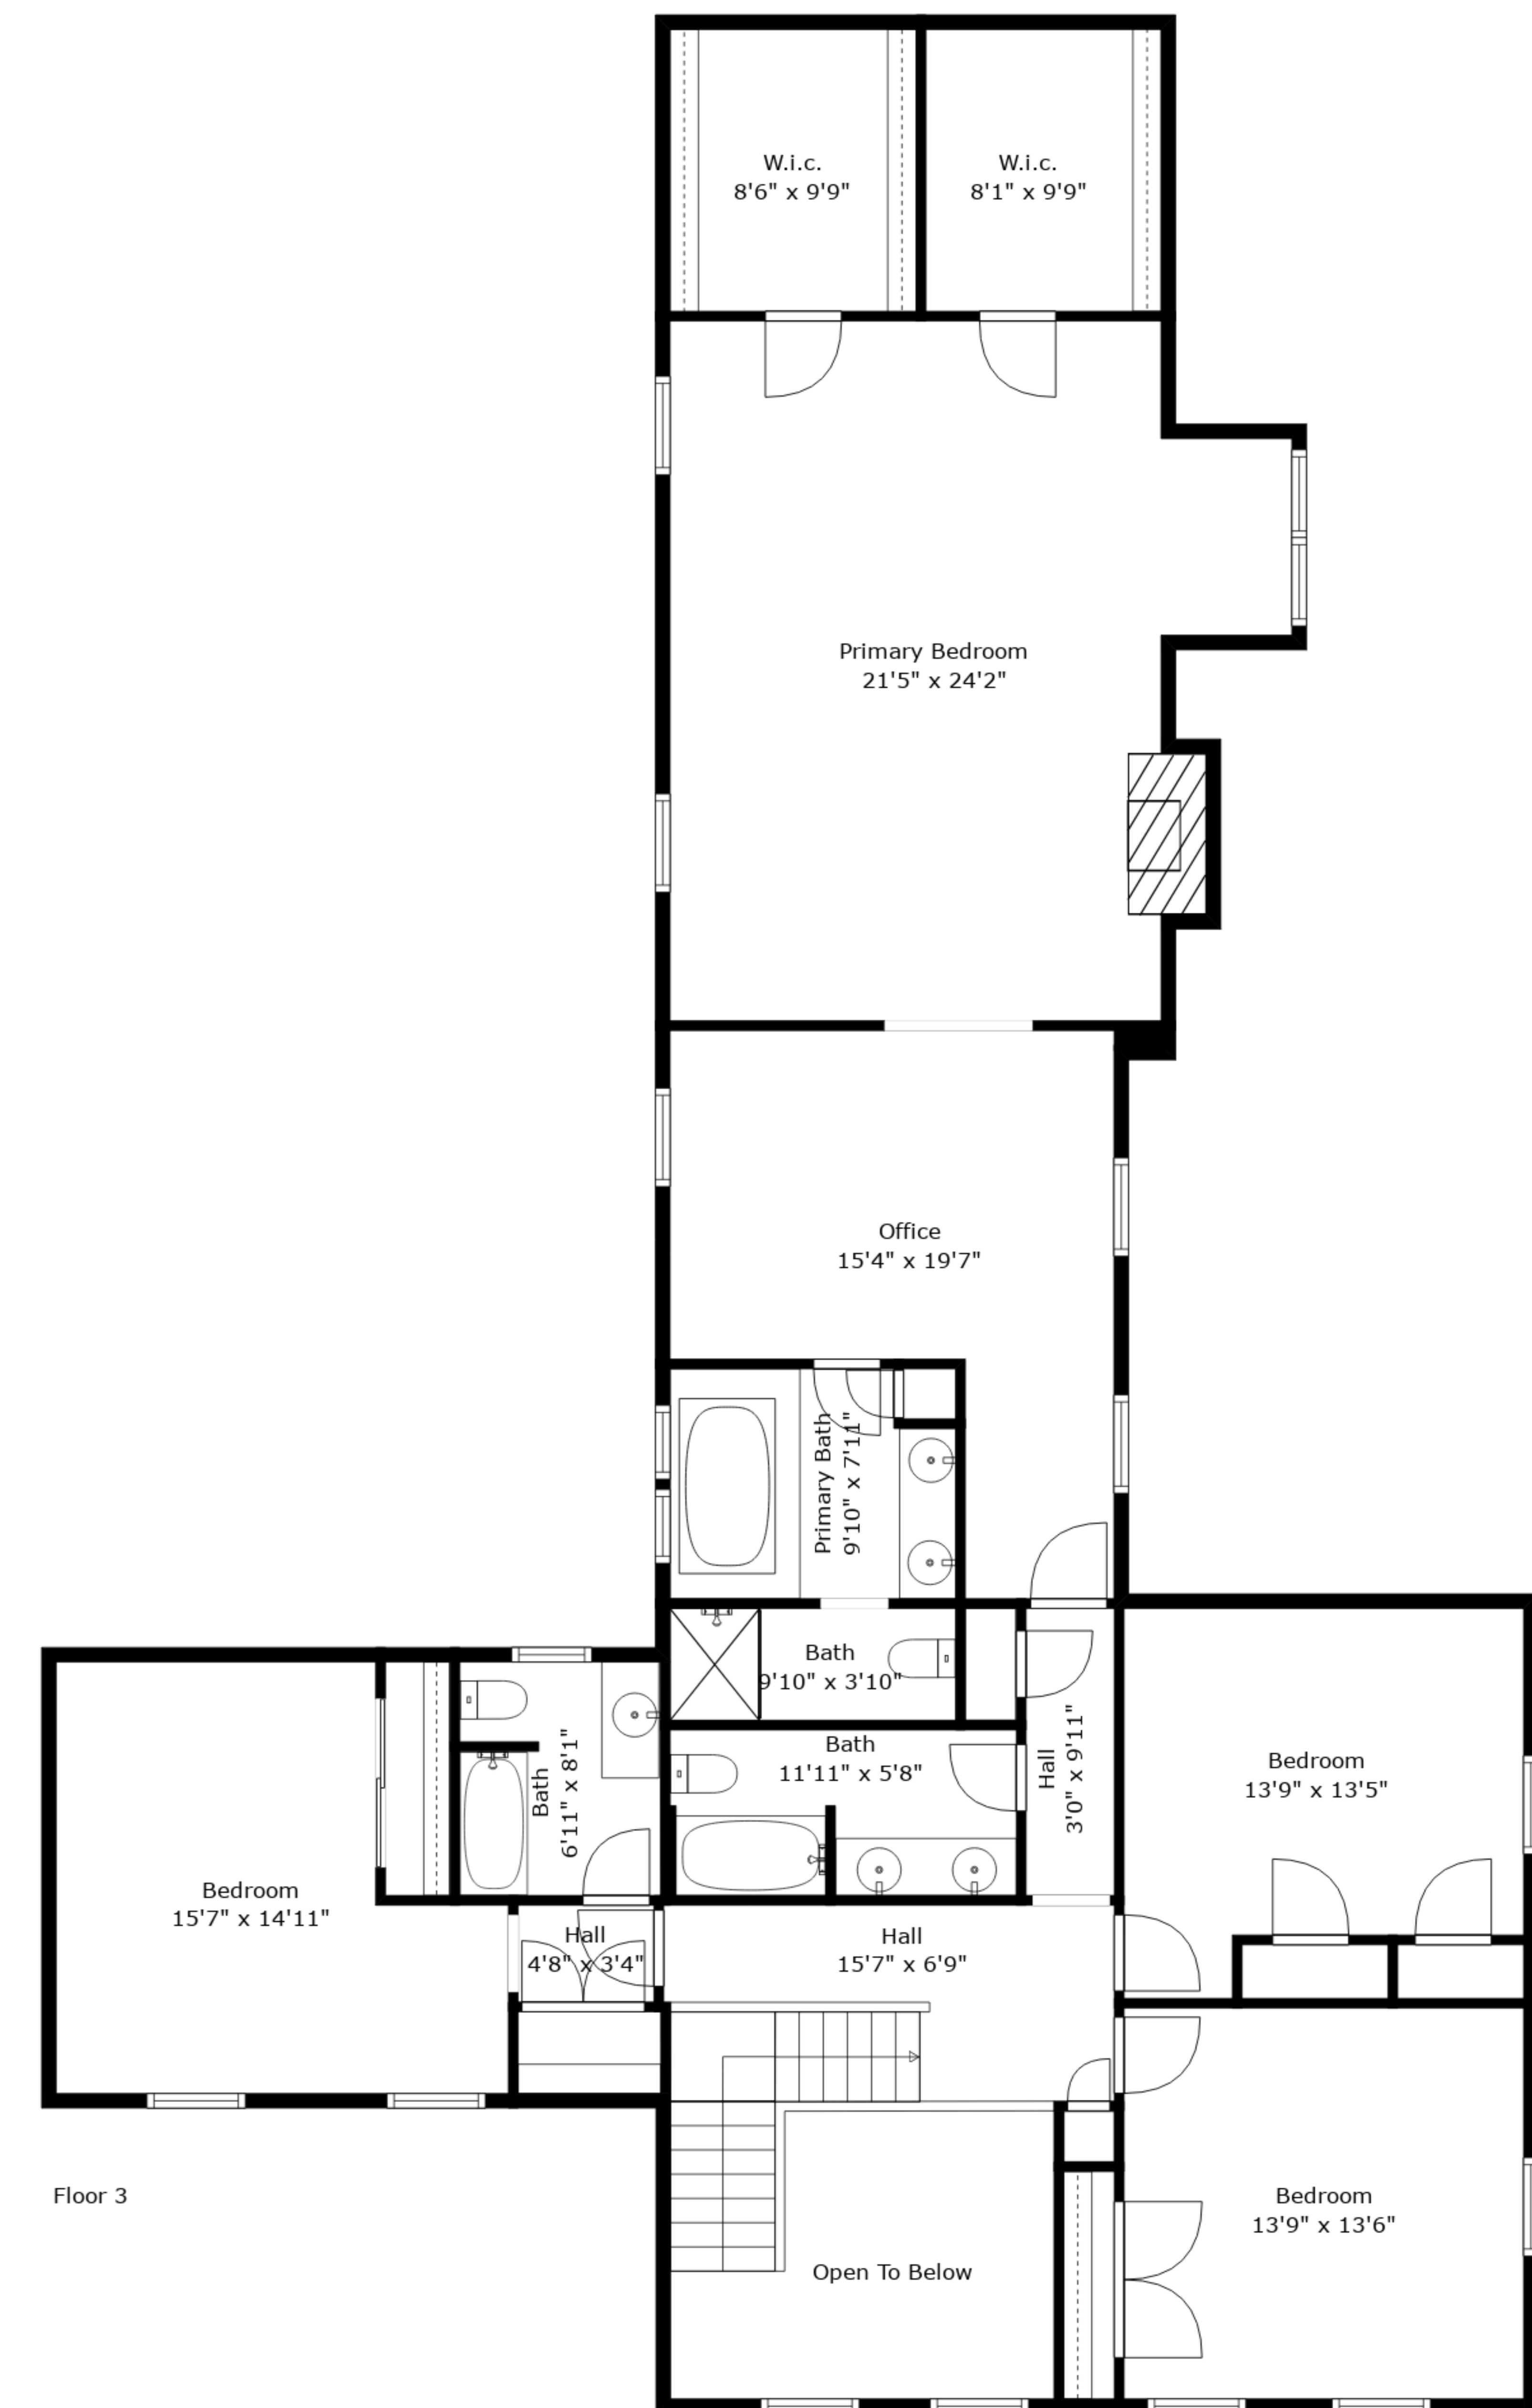

**TOTAL: 4118 sq. ft**

BELOW GROUND: 0 sq. ft, FLOOR 2: 2183 sq. ft, FLOOR 3: 1935 sq. ft  
EXCLUDED AREAS: GARAGE: 714 sq. ft, BASEMENT: 1374 sq. ft, PORCH: 135 sq. ft,  
DECK: 245 sq. ft, FIREPLACE: 22 sq. ft, OPEN TO BELOW: 110 sq. ft

Measurements Are Approximate - Deemed Highly Reliable But Not Guaranteed

**TOTAL: 4118 sq. ft**  
 BELOW GROUND: 0 sq. ft, FLOOR 2: 2183 sq. ft, FLOOR 3: 1935 sq. ft  
 EXCLUDED AREAS: GARAGE: 714 sq. ft, BASEMENT: 1374 sq. ft, PORCH: 135 sq. ft,  
 DECK: 245 sq. ft, FIREPLACE: 22 sq. ft, OPEN TO BELOW: 110 sq. ft