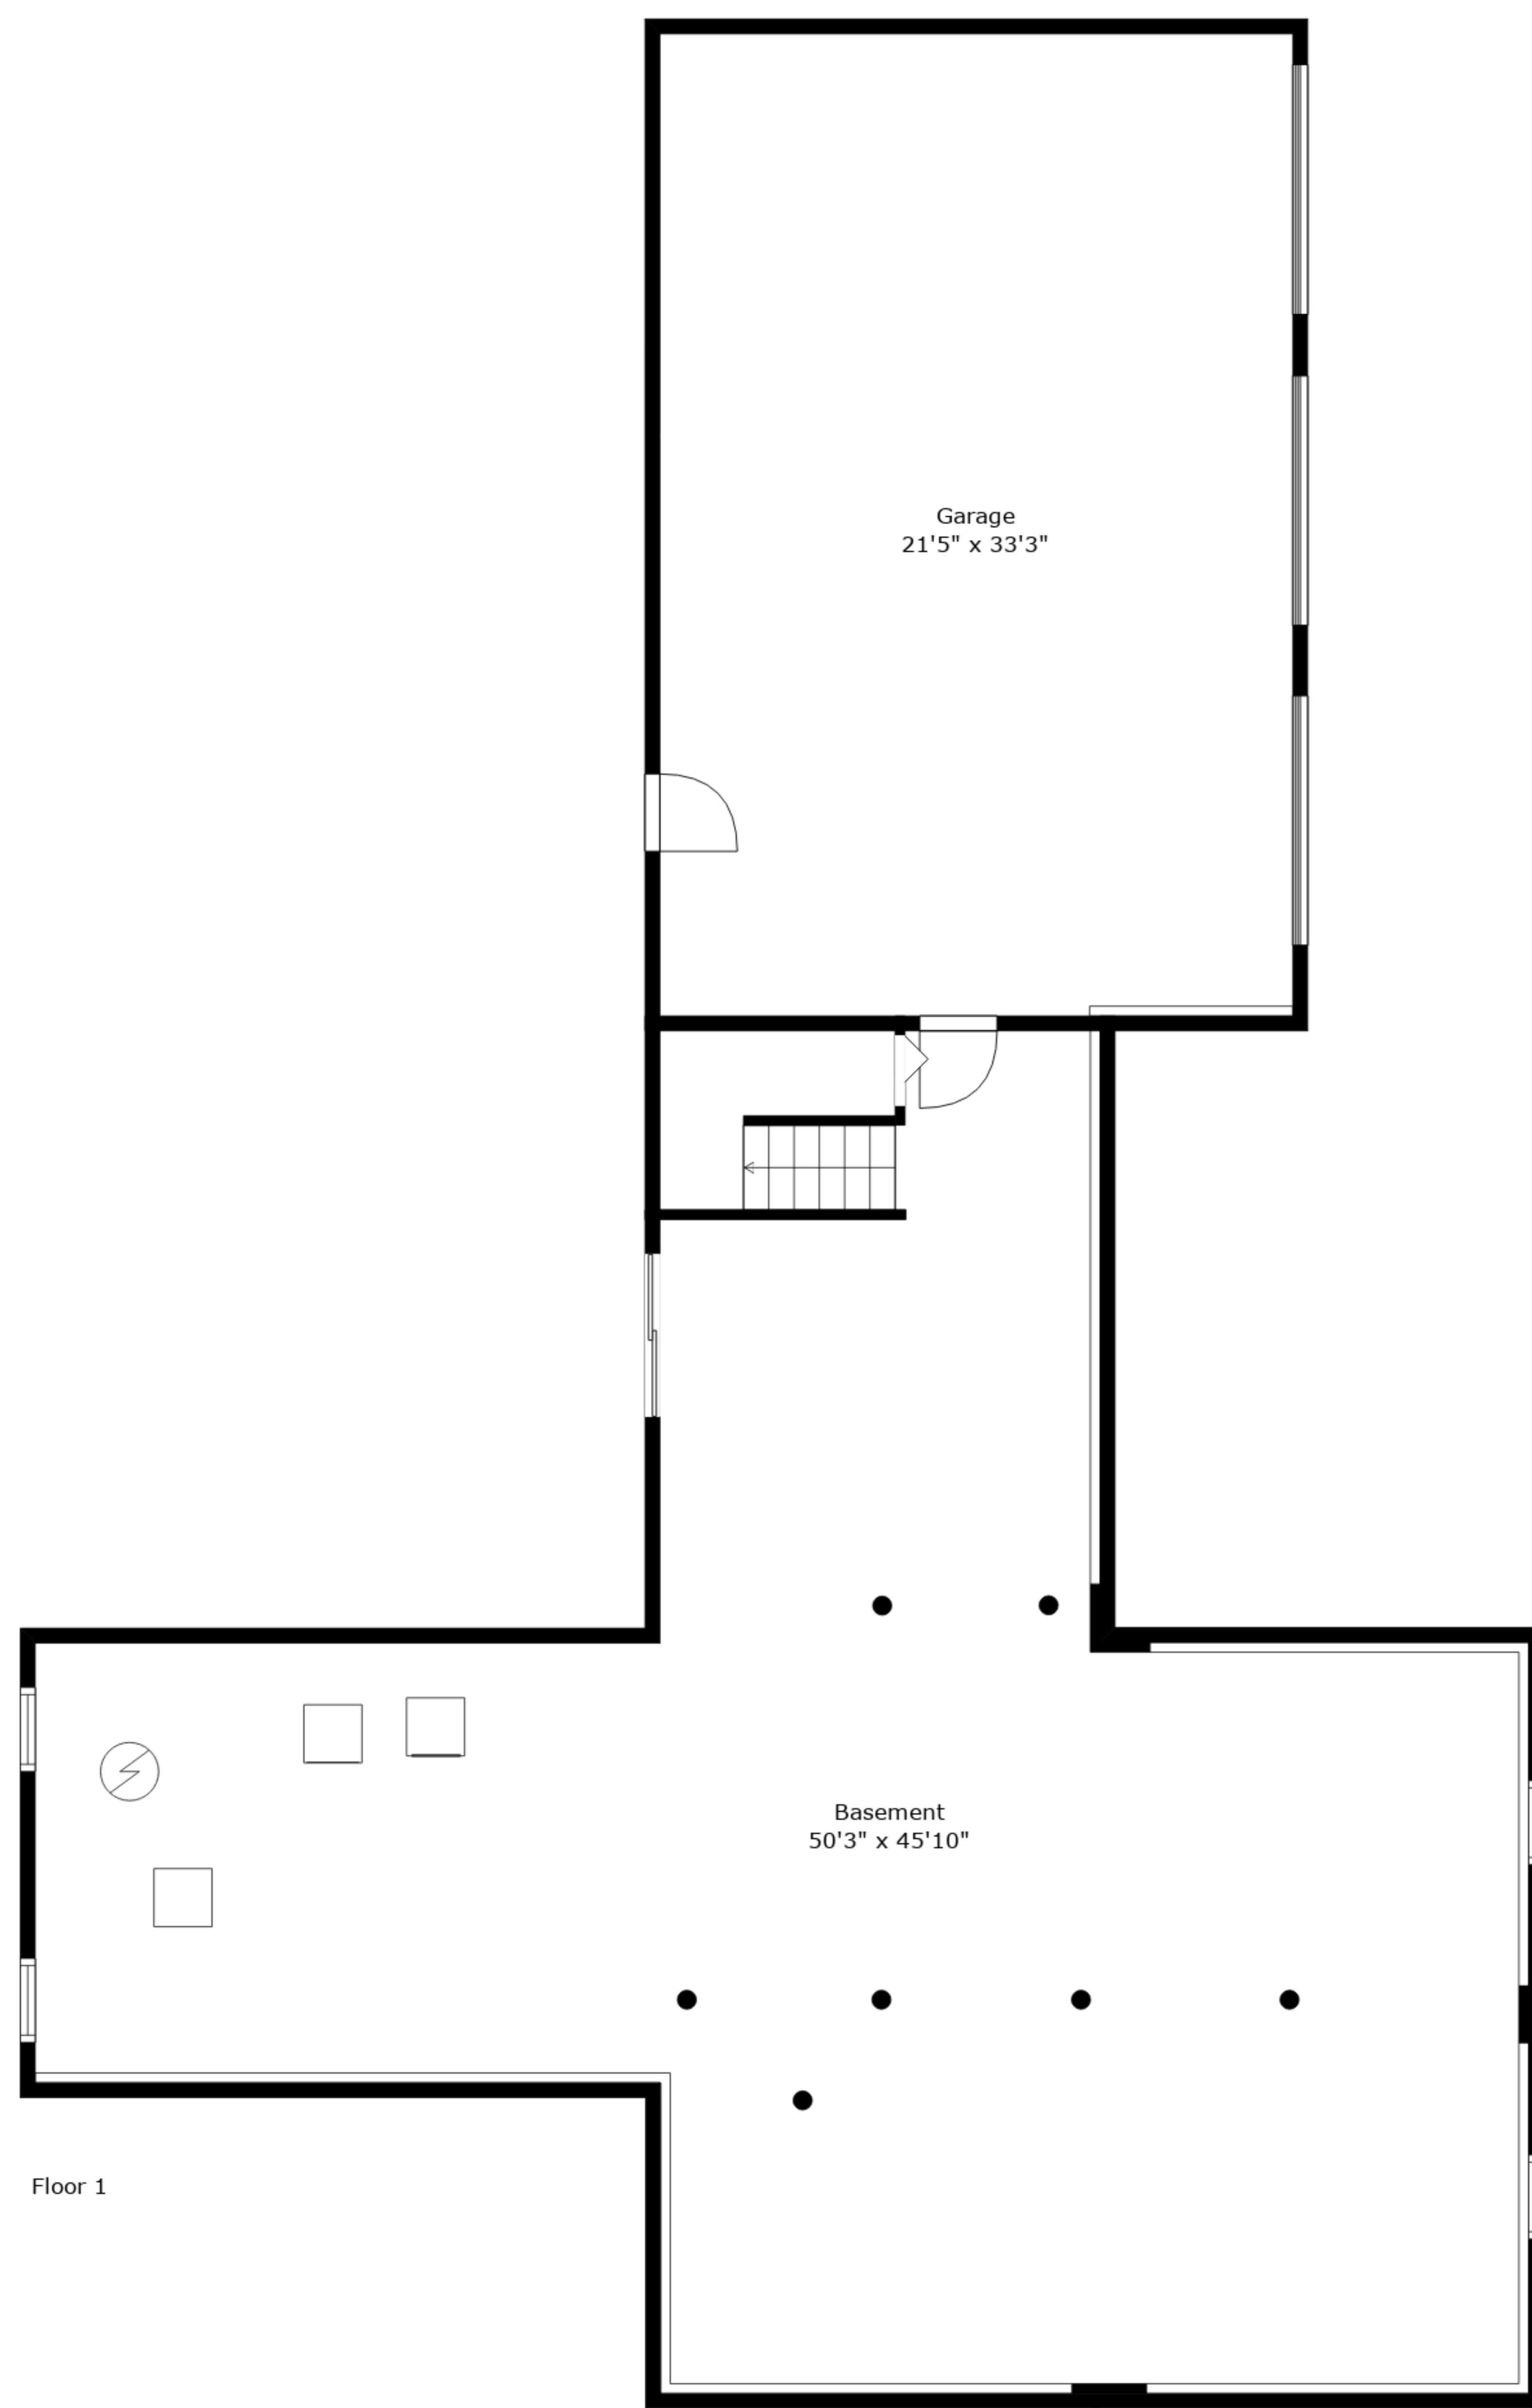

**TOTAL: 4118 sq. ft**

BELOW GROUND: 0 sq. ft, FLOOR 2: 2183 sq. ft, FLOOR 3: 1935 sq. ft  
EXCLUDED AREAS: GARAGE: 714 sq. ft, BASEMENT: 1374 sq. ft, PORCH: 135 sq. ft,  
DECK: 245 sq. ft, FIREPLACE: 22 sq. ft, OPEN TO BELOW: 110 sq. ft

Measurements Are Approximate - Deemed Highly Reliable But Not Guaranteed

**TOTAL: 4118 sq. ft**  
 BELOW GROUND: 0 sq. ft, FLOOR 2: 2183 sq. ft, FLOOR 3: 1935 sq. ft  
 EXCLUDED AREAS: GARAGE: 714 sq. ft, BASEMENT: 1374 sq. ft, PORCH: 135 sq. ft,  
 DECK: 245 sq. ft, FIREPLACE: 22 sq. ft, OPEN TO BELOW: 110 sq. ft