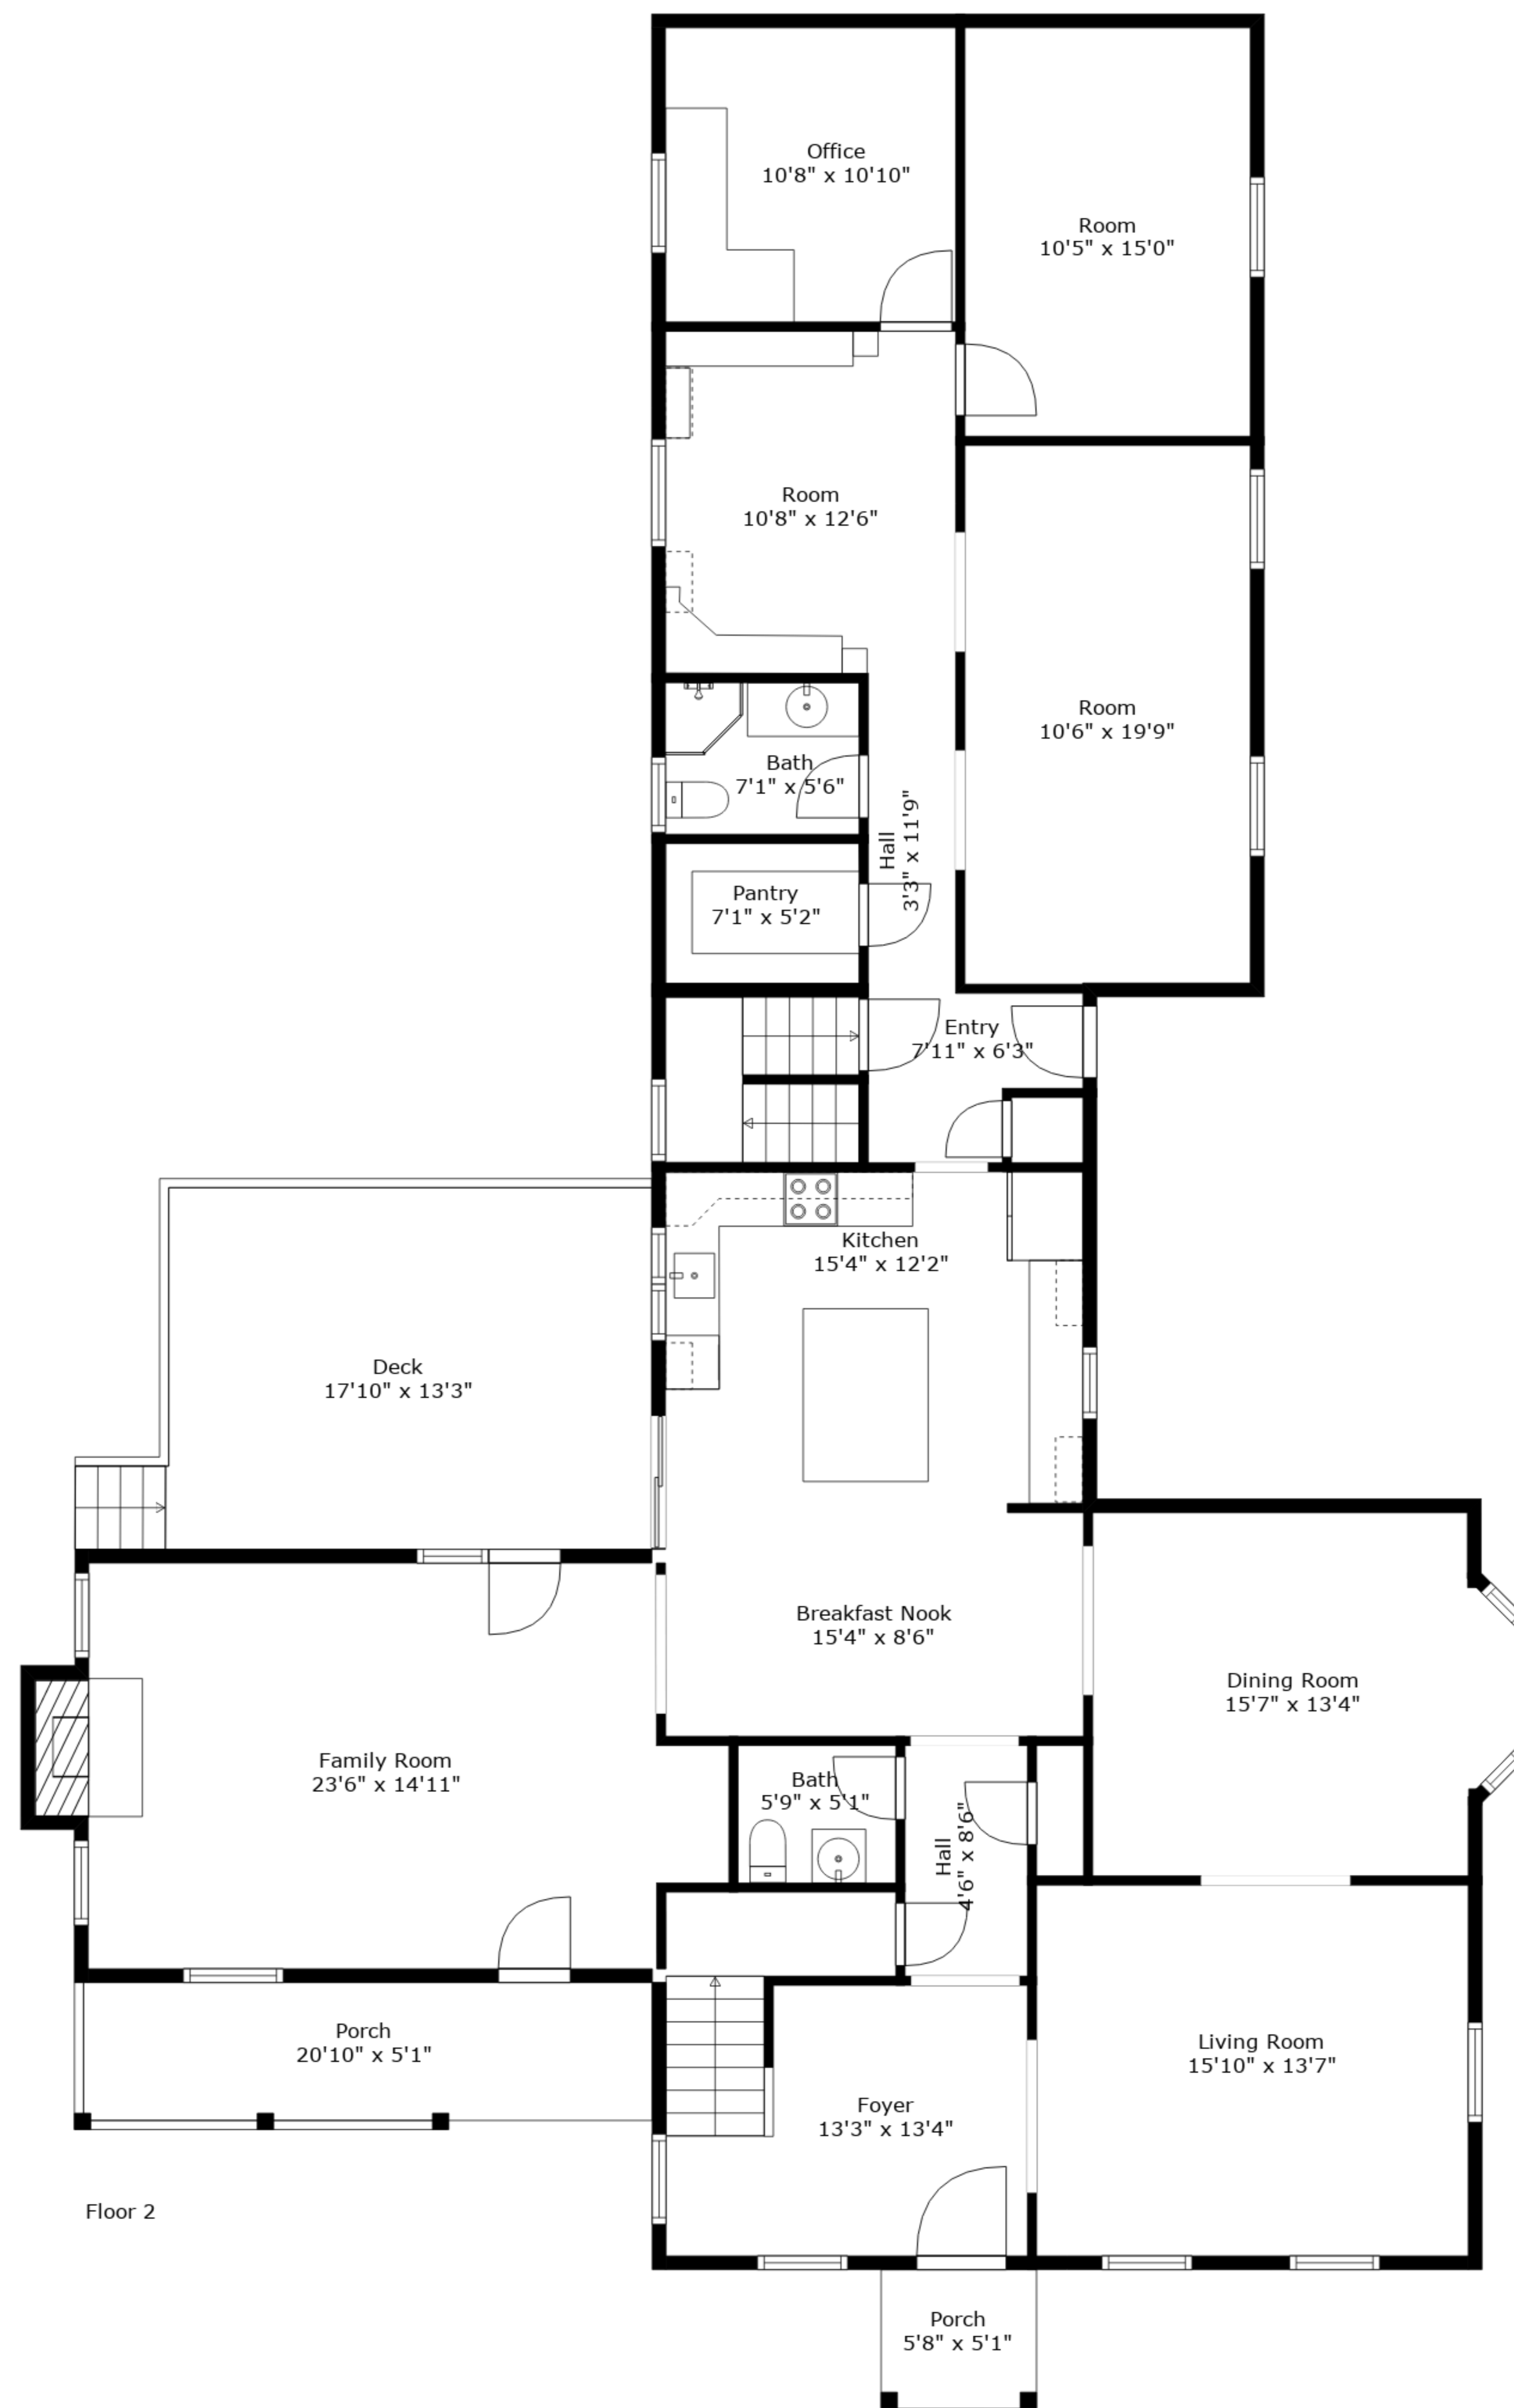

**TOTAL: 4118 sq. ft**

BELOW GROUND: 0 sq. ft, FLOOR 2: 2183 sq. ft, FLOOR 3: 1935 sq. ft  
EXCLUDED AREAS: GARAGE: 714 sq. ft, BASEMENT: 1374 sq. ft, PORCH: 135 sq. ft,  
DECK: 245 sq. ft, FIREPLACE: 22 sq. ft, OPEN TO BELOW: 110 sq. ft

Measurements Are Approximate - Deemed Highly Reliable But Not Guaranteed

**TOTAL: 4118 sq. ft**  
 BELOW GROUND: 0 sq. ft, FLOOR 2: 2183 sq. ft, FLOOR 3: 1935 sq. ft  
 EXCLUDED AREAS: GARAGE: 714 sq. ft, BASEMENT: 1374 sq. ft, PORCH: 135 sq. ft,  
 DECK: 245 sq. ft, FIREPLACE: 22 sq. ft, OPEN TO BELOW: 110 sq. ft