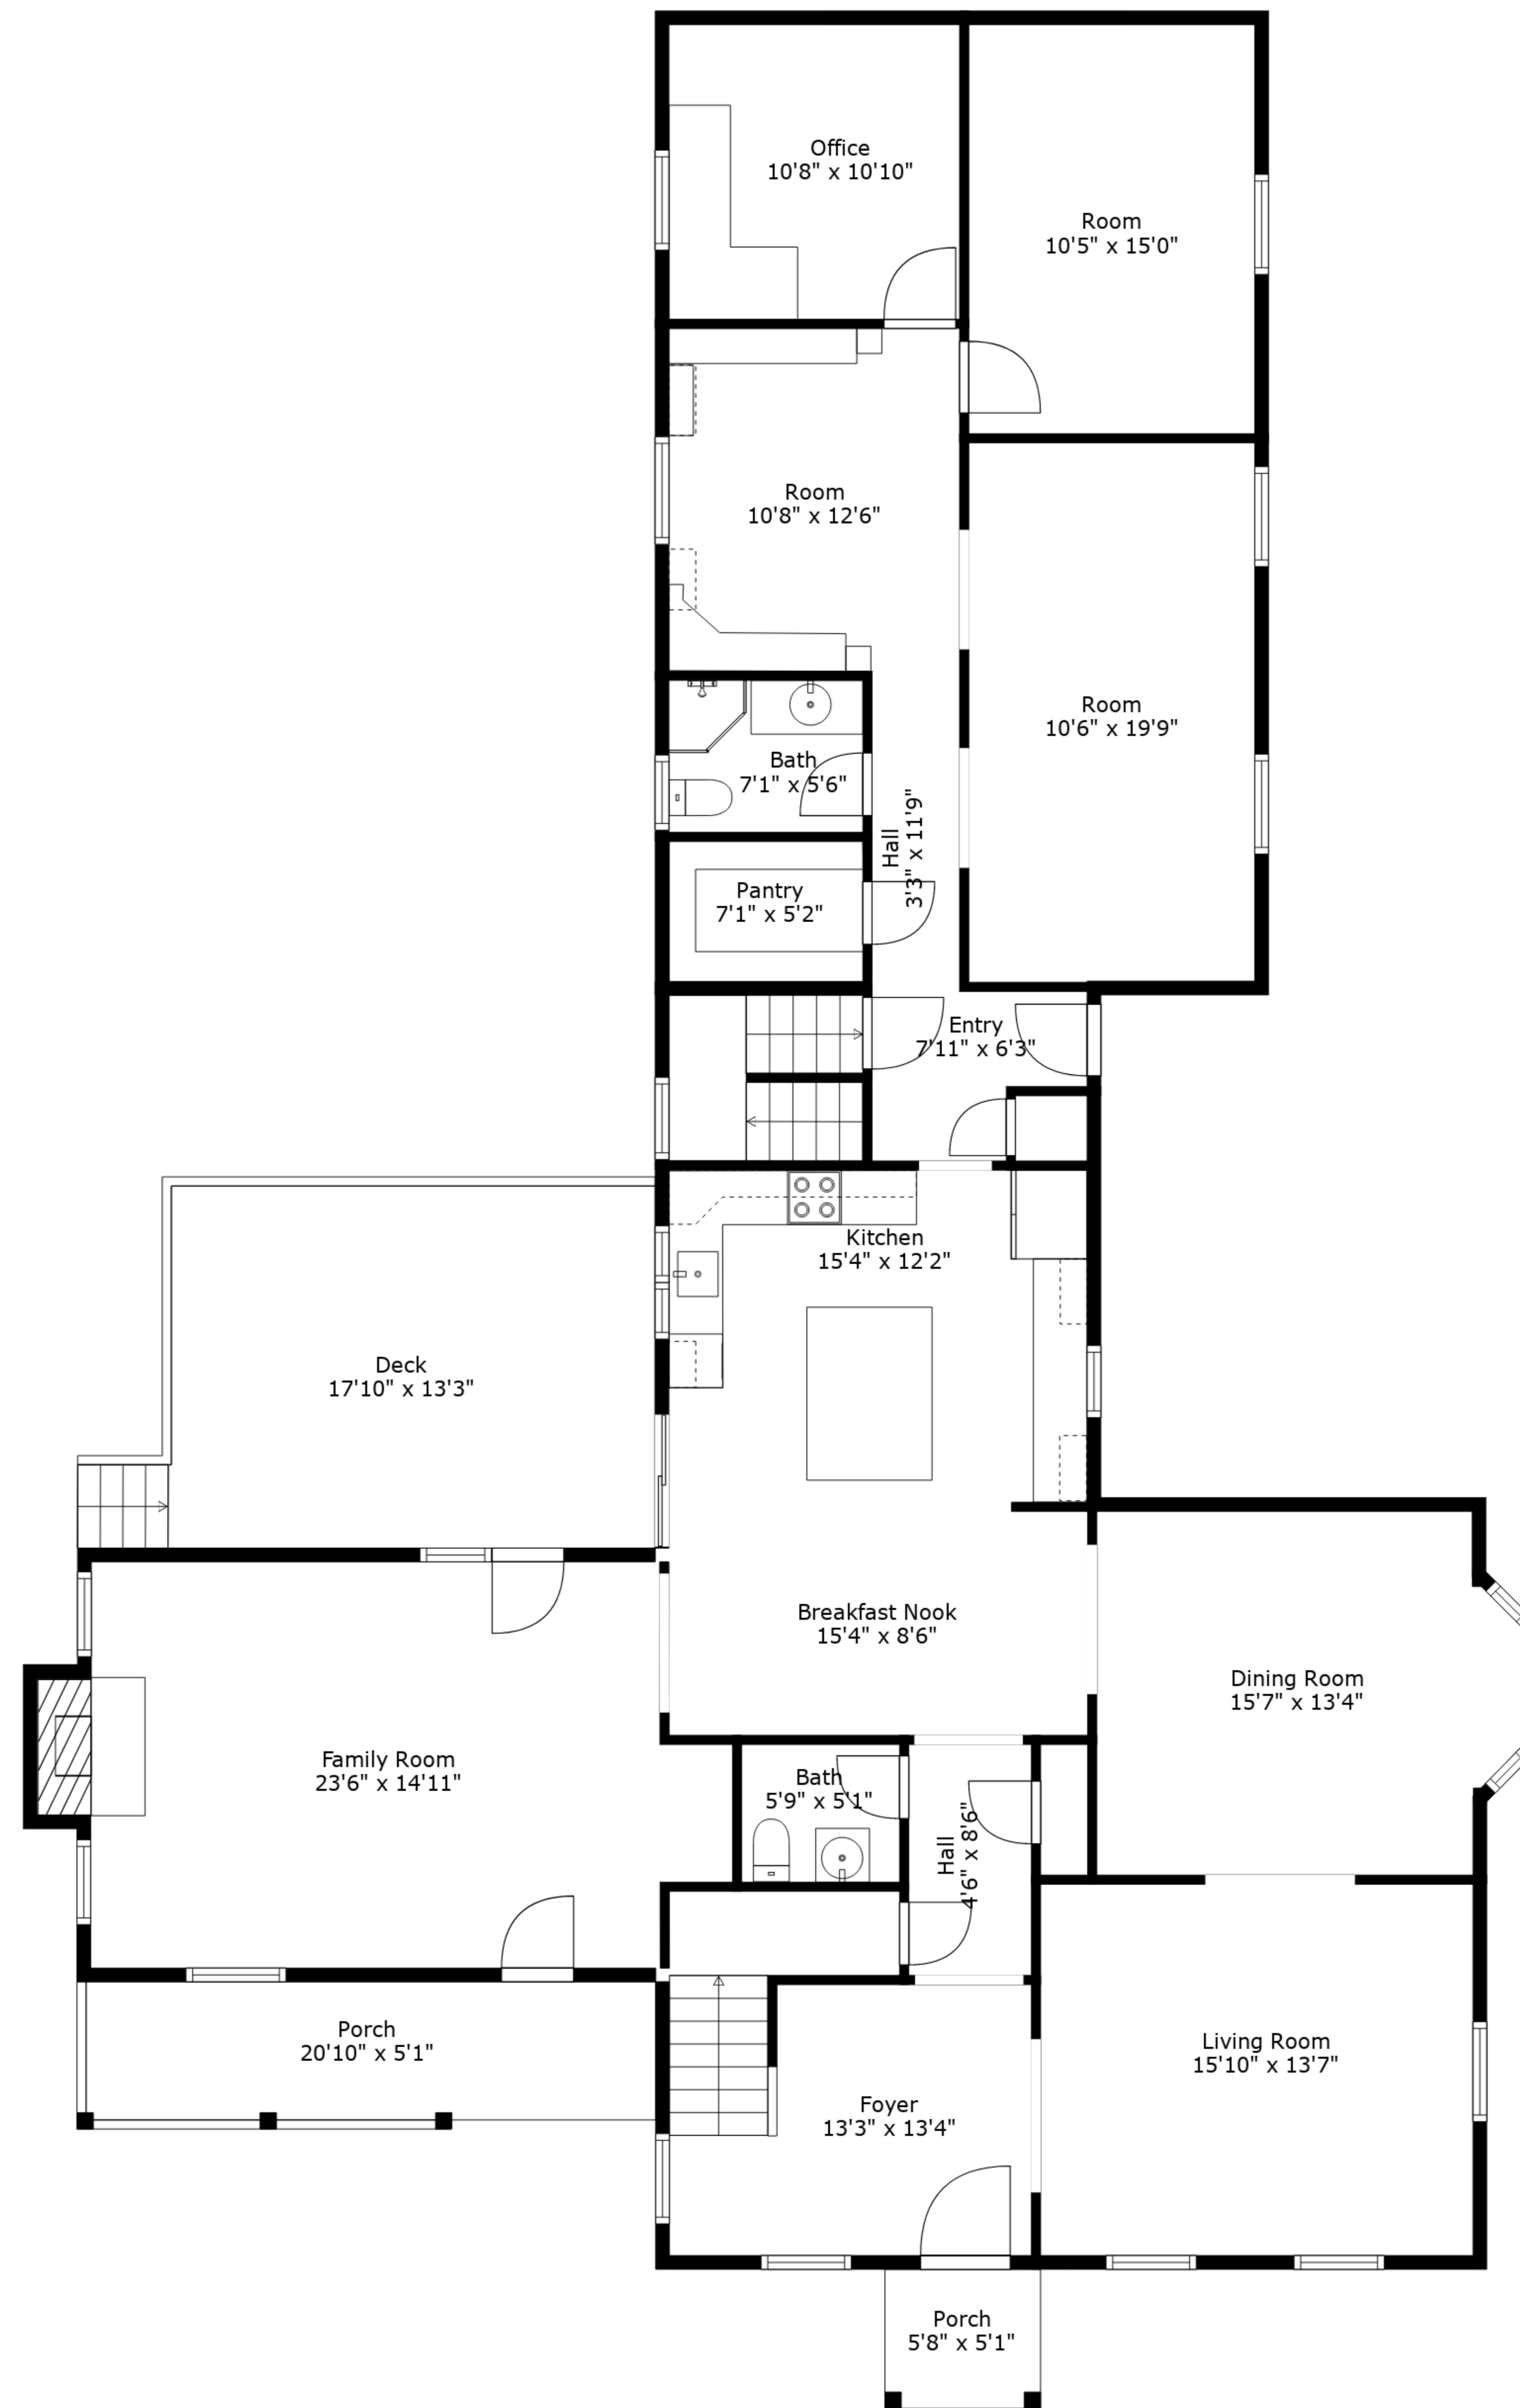

**TOTAL: 4118 sq. ft**

BELOW GROUND: 0 sq. ft, FLOOR 2: 2183 sq. ft, FLOOR 3: 1935 sq. ft  
EXCLUDED AREAS: GARAGE: 714 sq. ft, BASEMENT: 1374 sq. ft, PORCH: 135 sq. ft,  
DECK: 245 sq. ft, FIREPLACE: 22 sq. ft, OPEN TO BELOW: 110 sq. ft

Measurements Are Approximate - Deemed Highly Reliable But Not Guaranteed

**TOTAL: 4118 sq. ft**  
 BELOW GROUND: 0 sq. ft, FLOOR 2: 2183 sq. ft, FLOOR 3: 1935 sq. ft  
 EXCLUDED AREAS: GARAGE: 714 sq. ft, BASEMENT: 1374 sq. ft, PORCH: 135 sq. ft,  
 DECK: 245 sq. ft, FIREPLACE: 22 sq. ft, OPEN TO BELOW: 110 sq. ft