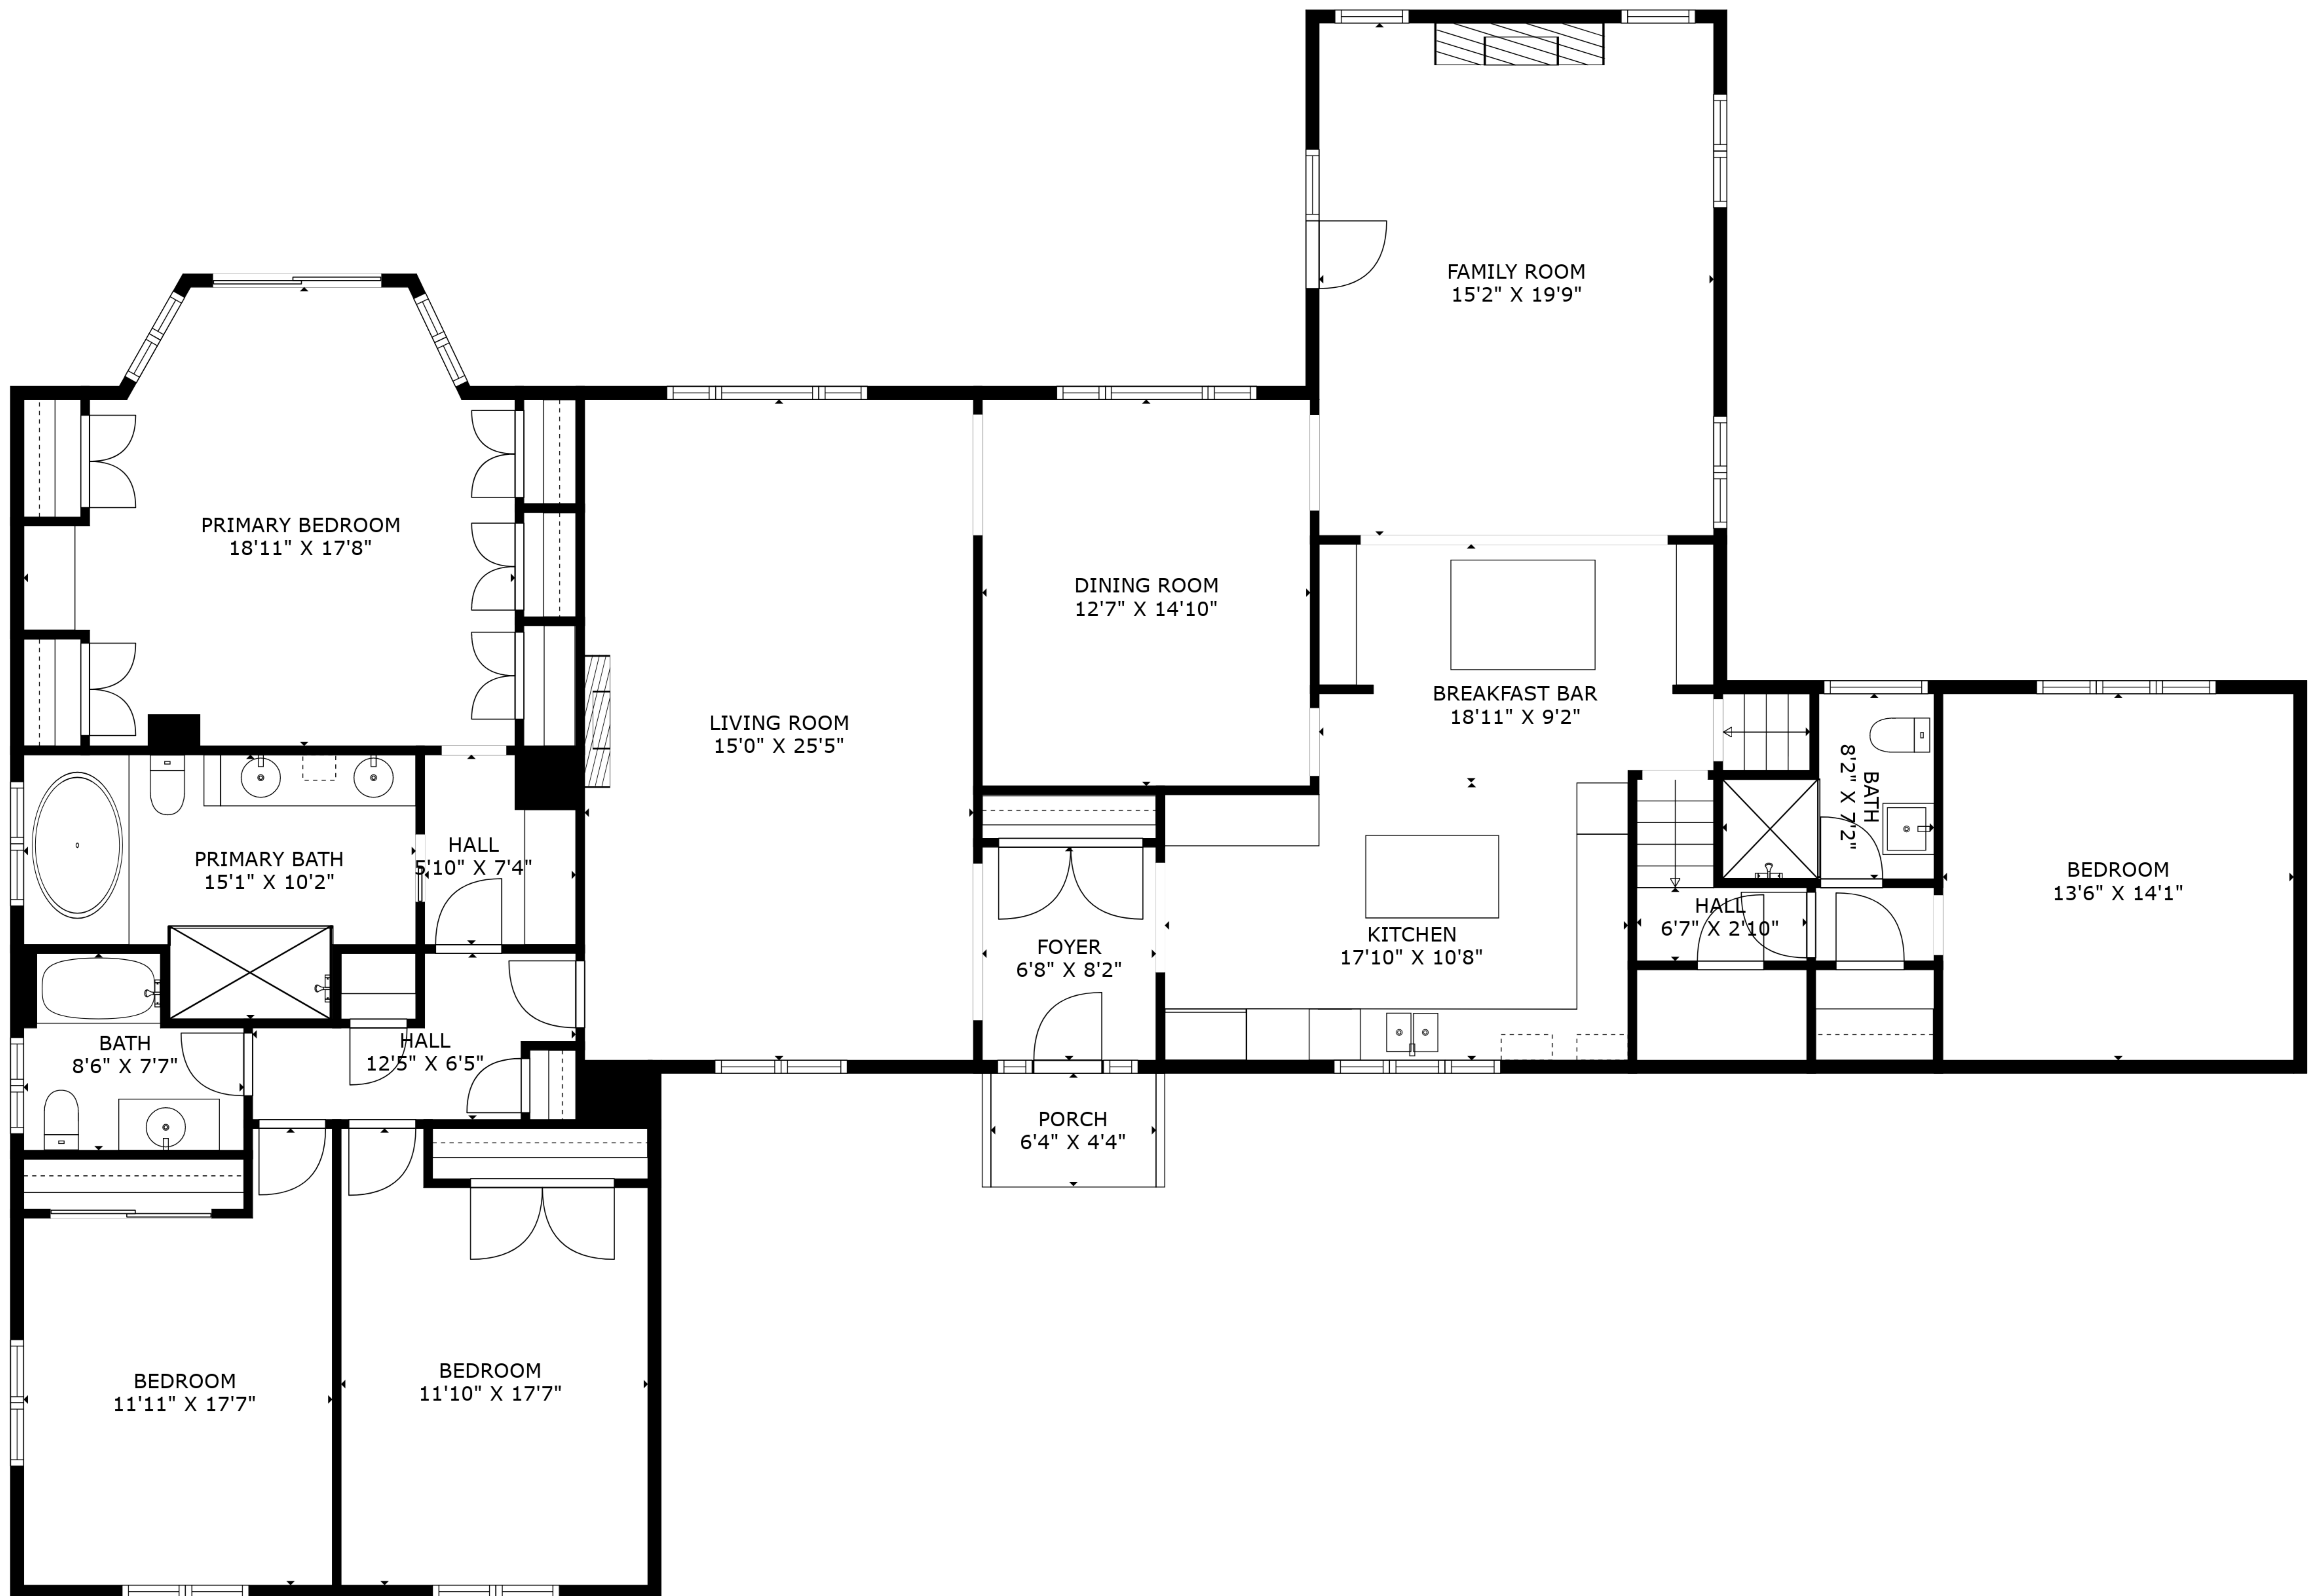

**TOTAL: 3971 sq. ft**

BELOW GROUND: 1248 sq. ft, MAIN FLOOR: 2723 sq. ft

EXCLUDED AREAS: GARAGE: 536 sq. ft, STORAGE: 117 sq. ft, LAUNDRY: 81 sq. ft,  
UTILITY: 226 sq. ft, PORCH: 28 sq. ft

**TOTAL: 3971 sq. ft**  
 BELOW GROUND: 1248 sq. ft, MAIN FLOOR: 2723 sq. ft  
 EXCLUDED AREAS: GARAGE: 536 sq. ft, STORAGE: 117 sq. ft, LAUNDRY: 81 sq. ft,  
 UTILITY: 226 sq. ft, PORCH: 28 sq. ft

BASEMENT

MAIN FLOOR

**TOTAL: 3971 sq. ft**  
 BELOW GROUND: 1248 sq. ft, MAIN FLOOR: 2723 sq. ft  
 EXCLUDED AREAS: GARAGE: 536 sq. ft, STORAGE: 117 sq. ft, LAUNDRY: 81 sq. ft,  
 UTILITY: 226 sq. ft, PORCH: 28 sq. ft