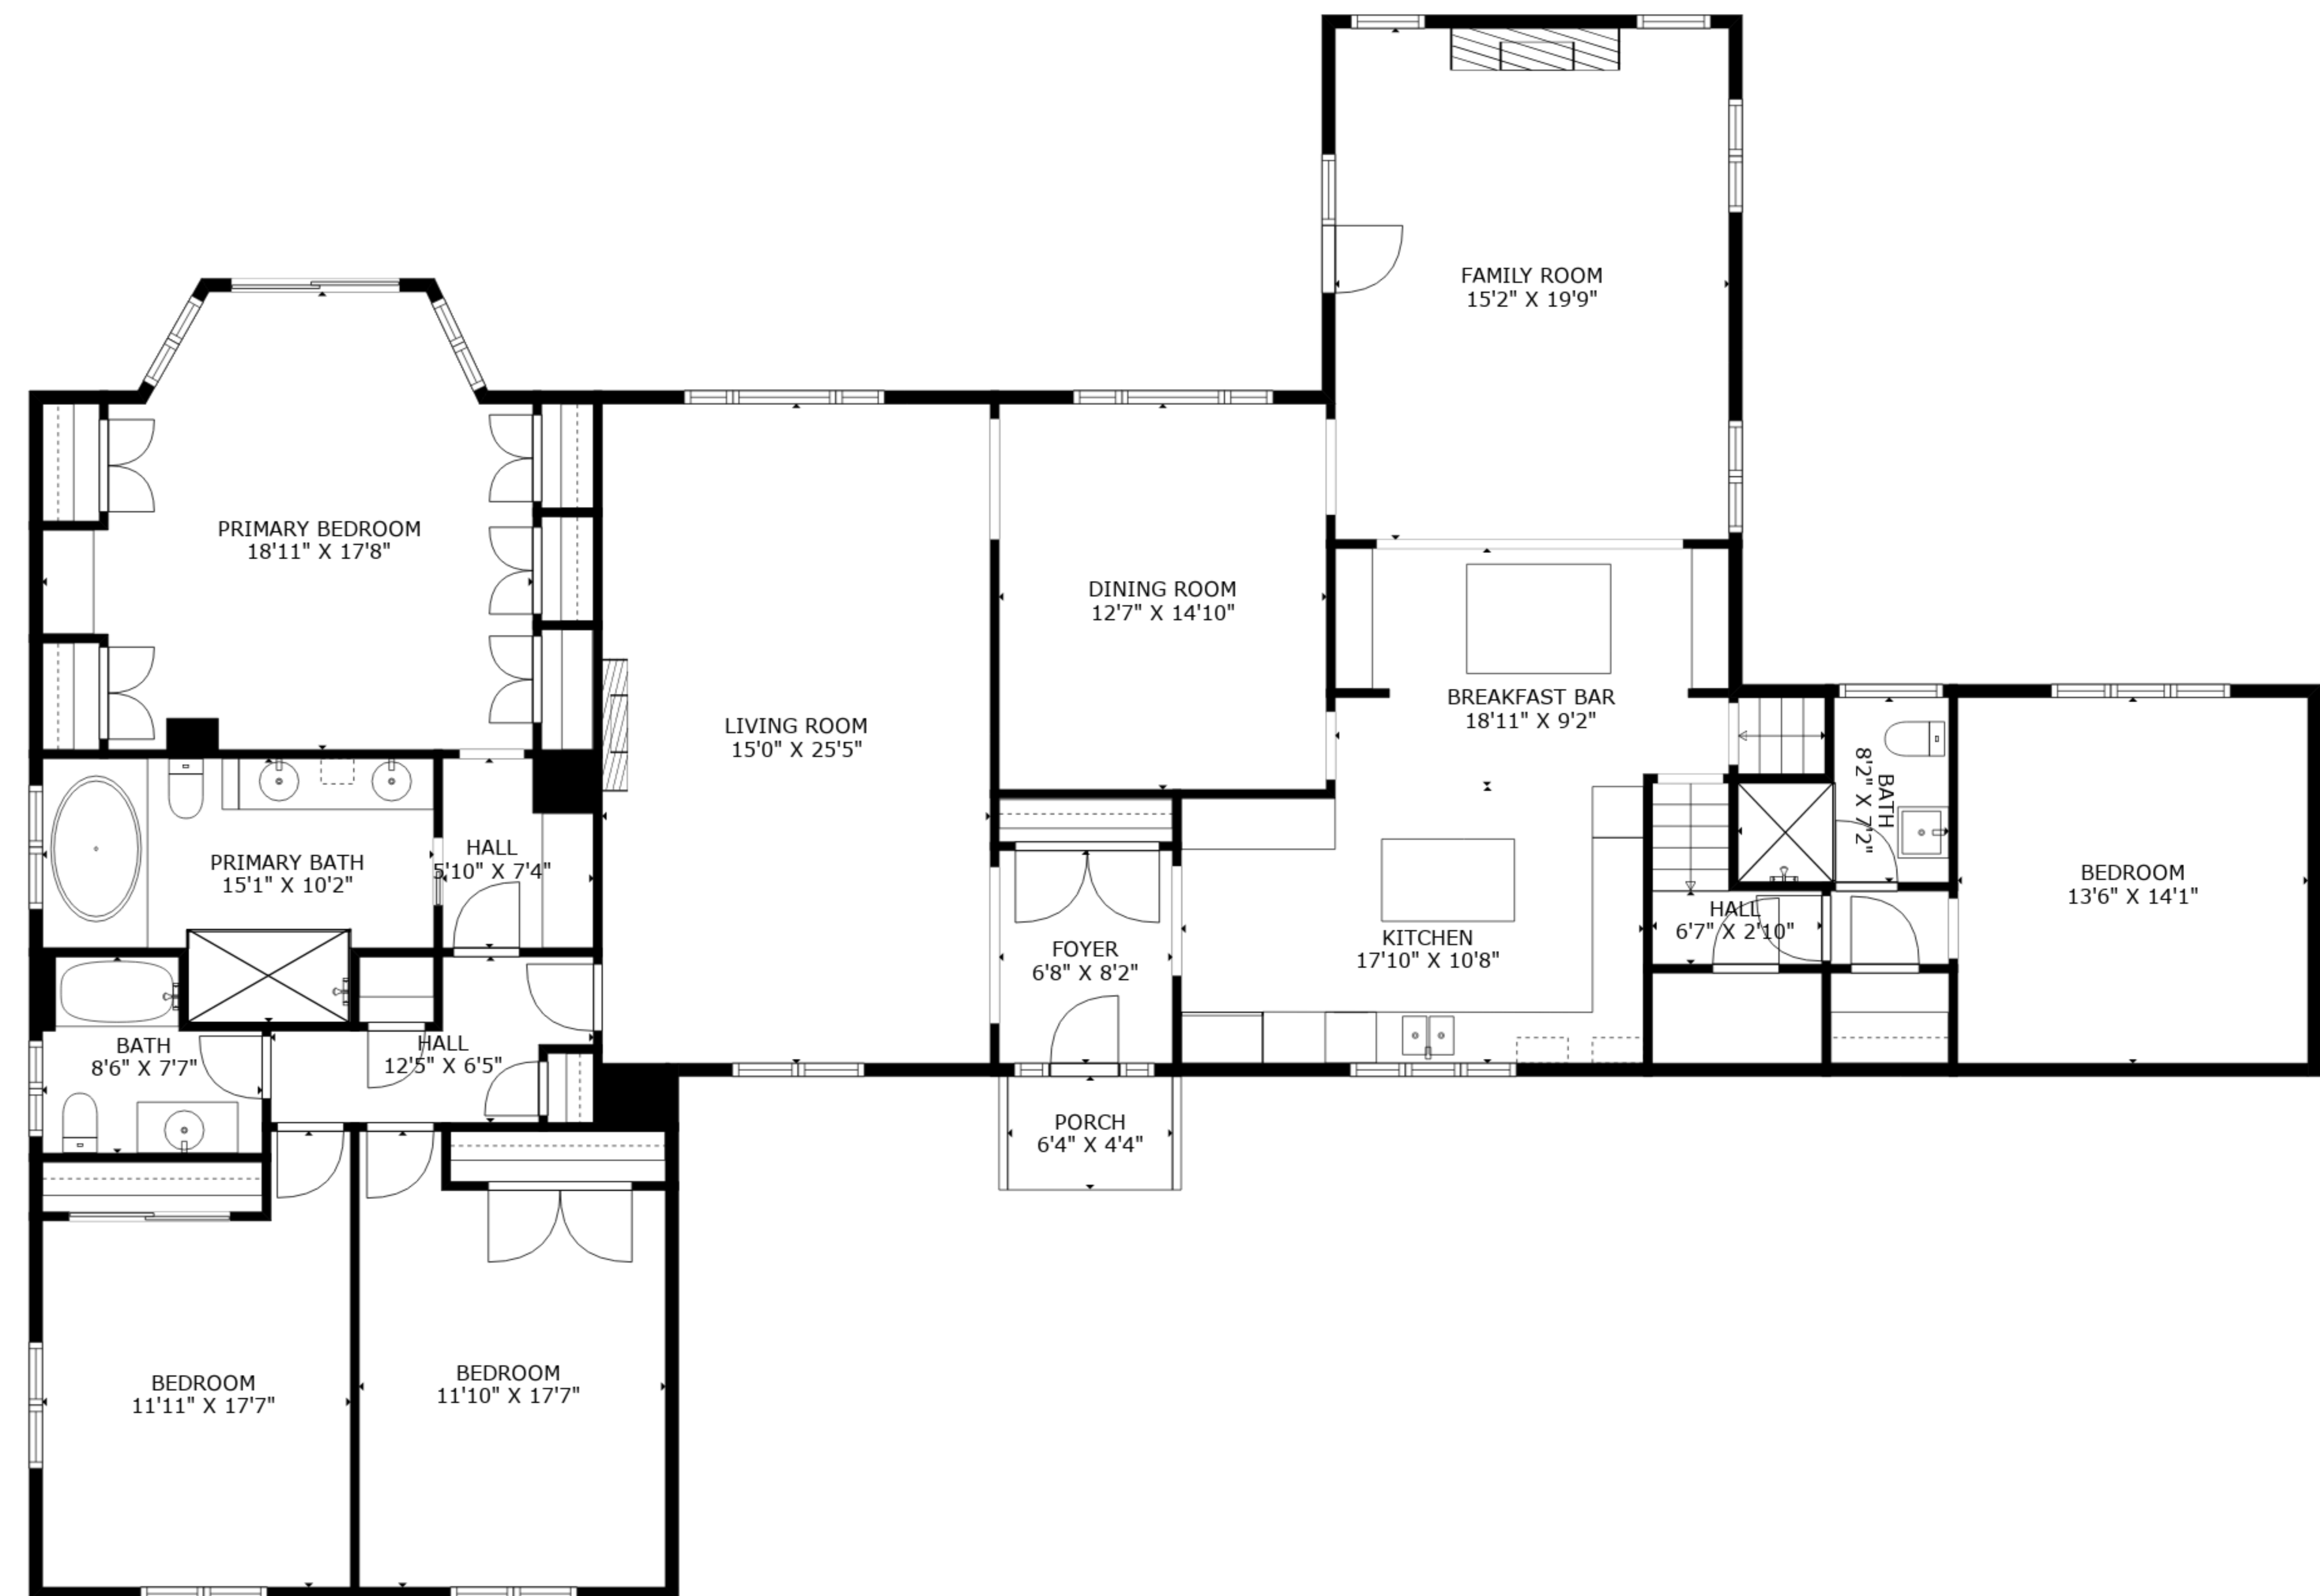

**TOTAL: 3971 sq. ft**

BELOW GROUND: 1248 sq. ft, MAIN FLOOR: 2723 sq. ft

EXCLUDED AREAS: GARAGE: 536 sq. ft, STORAGE: 117 sq. ft, LAUNDRY: 81 sq. ft,  
UTILITY: 226 sq. ft, PORCH: 28 sq. ft

**TOTAL: 3971 sq. ft**  
 BELOW GROUND: 1248 sq. ft, MAIN FLOOR: 2723 sq. ft  
 EXCLUDED AREAS: GARAGE: 536 sq. ft, STORAGE: 117 sq. ft, LAUNDRY: 81 sq. ft,  
 UTILITY: 226 sq. ft, PORCH: 28 sq. ft

BASEMENT

MAIN FLOOR

**TOTAL: 3971 sq. ft**  
 BELOW GROUND: 1248 sq. ft, MAIN FLOOR: 2723 sq. ft  
 EXCLUDED AREAS: GARAGE: 536 sq. ft, STORAGE: 117 sq. ft, LAUNDRY: 81 sq. ft,  
 UTILITY: 226 sq. ft, PORCH: 28 sq. ft