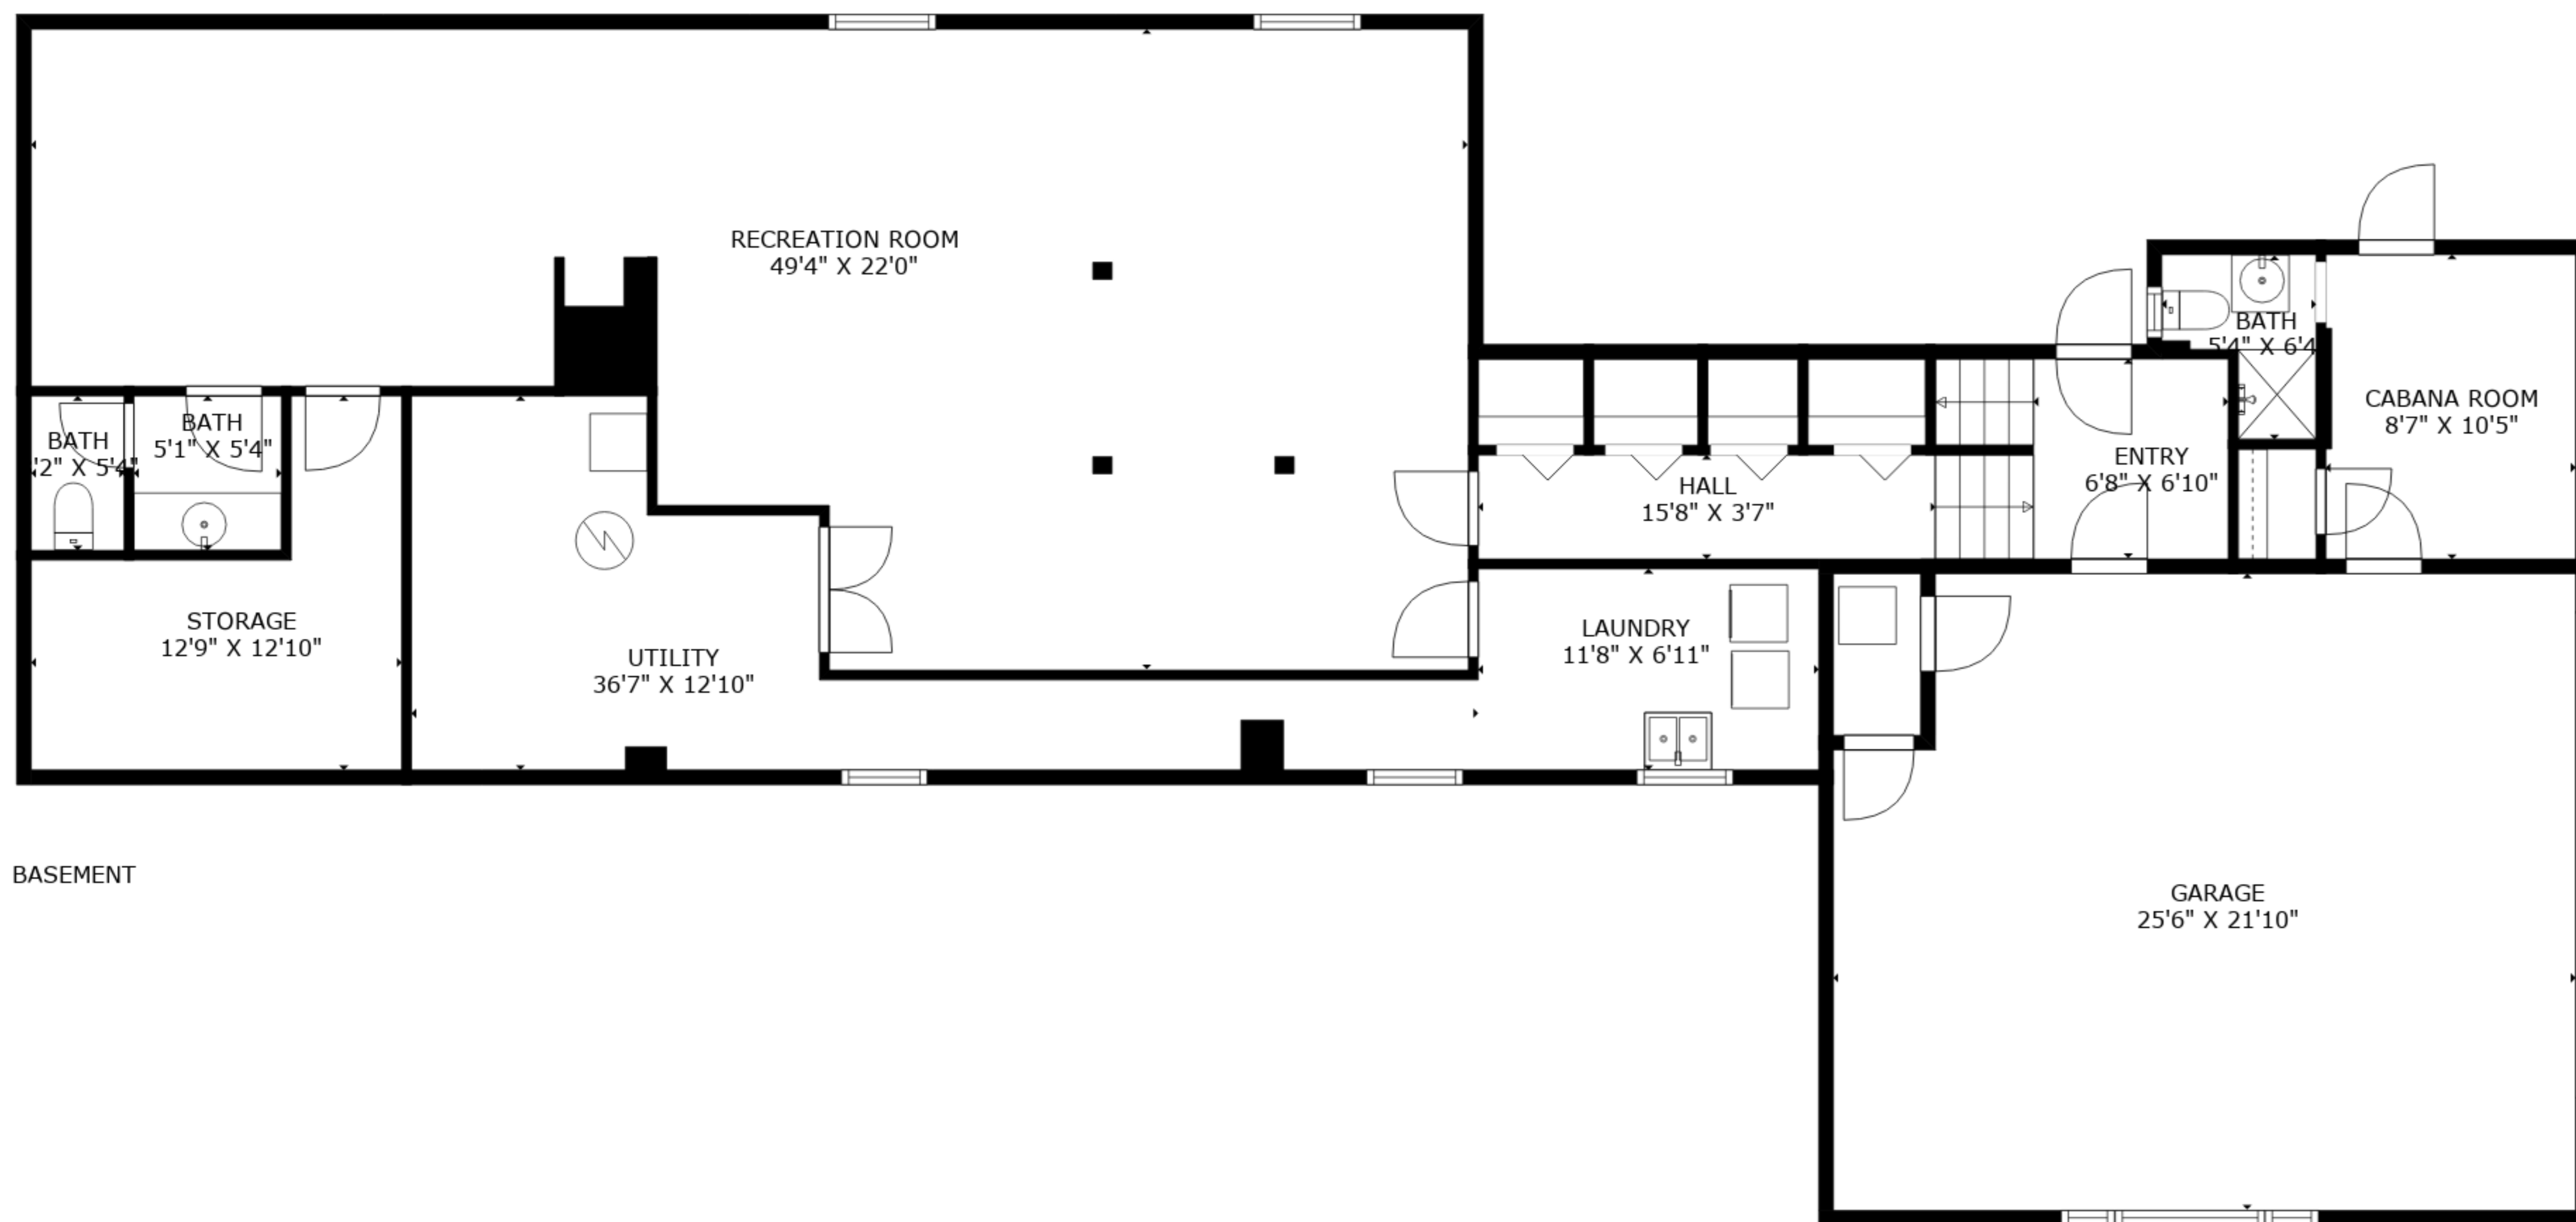

**TOTAL: 3971 sq. ft**

BELOW GROUND: 1248 sq. ft, MAIN FLOOR: 2723 sq. ft

EXCLUDED AREAS: GARAGE: 536 sq. ft, STORAGE: 117 sq. ft, LAUNDRY: 81 sq. ft,  
UTILITY: 226 sq. ft, PORCH: 28 sq. ft

**TOTAL: 3971 sq. ft**  
 BELOW GROUND: 1248 sq. ft, MAIN FLOOR: 2723 sq. ft  
 EXCLUDED AREAS: GARAGE: 536 sq. ft, STORAGE: 117 sq. ft, LAUNDRY: 81 sq. ft,  
 UTILITY: 226 sq. ft, PORCH: 28 sq. ft

BASEMENT

MAIN FLOOR

**TOTAL: 3971 sq. ft**  
 BELOW GROUND: 1248 sq. ft, MAIN FLOOR: 2723 sq. ft  
 EXCLUDED AREAS: GARAGE: 536 sq. ft, STORAGE: 117 sq. ft, LAUNDRY: 81 sq. ft,  
 UTILITY: 226 sq. ft, PORCH: 28 sq. ft