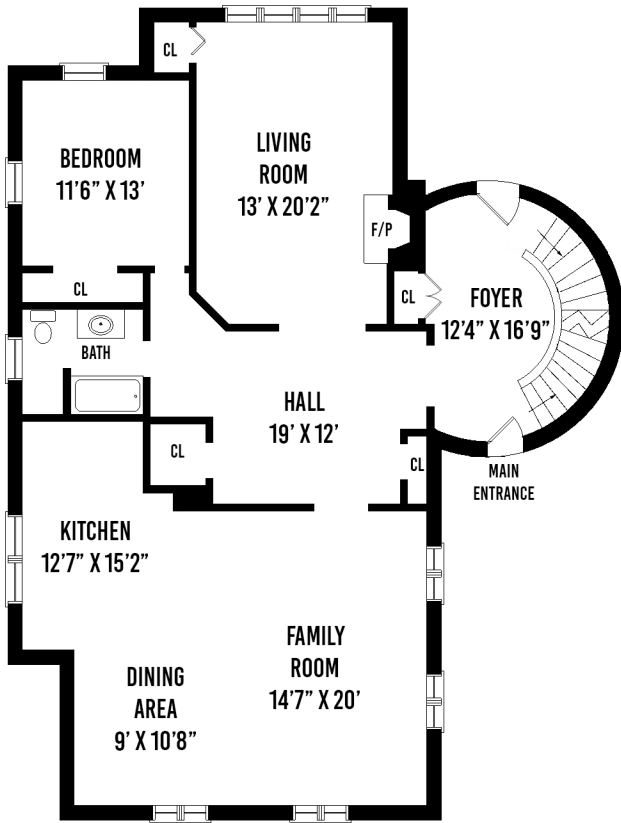

1233 TODT HILL ROAD STATEN ISLAND NY

MAIN FLOOR

SECOND FLOOR

LOWER LEVEL

THIRD FLOOR