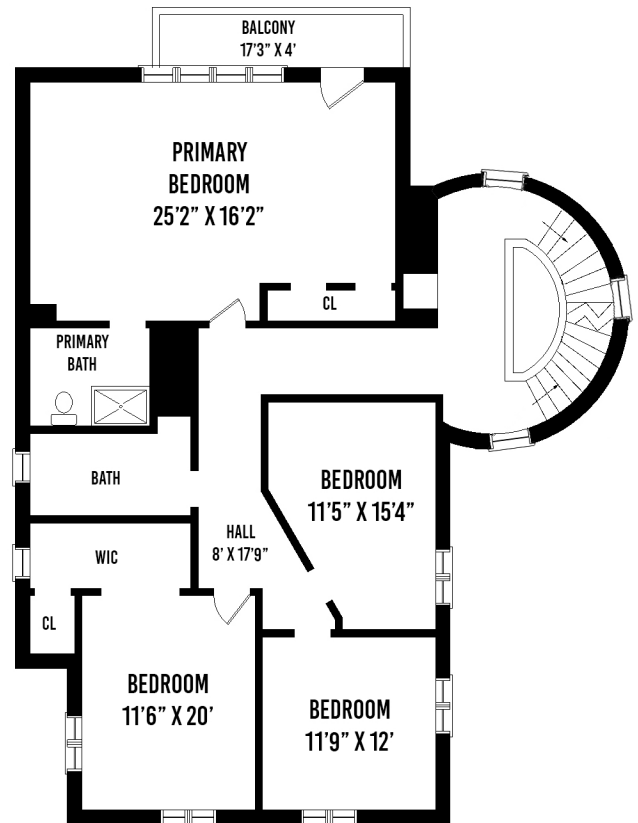

1233 TODT HILL ROAD STATEN ISLAND NY

MAIN FLOOR

SECOND FLOOR

LOWER LEVEL

THIRD FLOOR