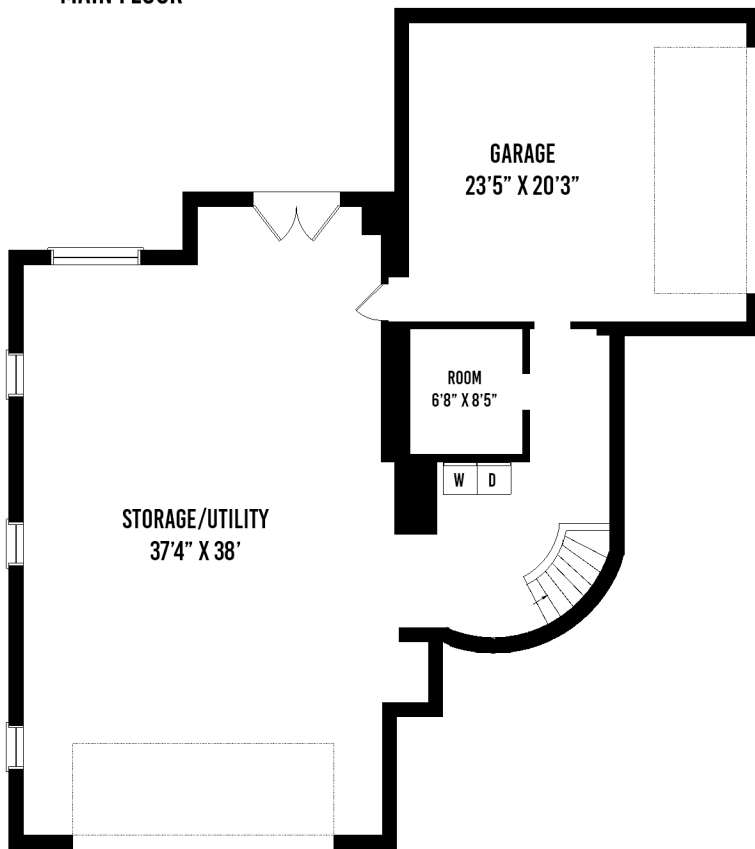

1233 TODT HILL ROAD STATEN ISLAND NY

MAIN FLOOR

SECOND FLOOR

LOWER LEVEL

THIRD FLOOR