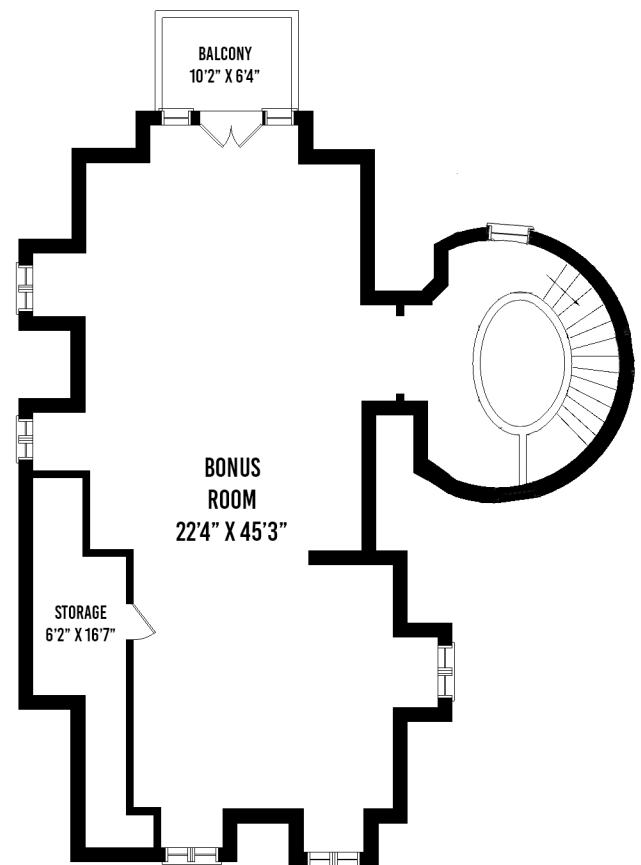

1233 TODT HILL ROAD STATEN ISLAND NY

MAIN FLOOR

SECOND FLOOR

LOWER LEVEL

THIRD FLOOR