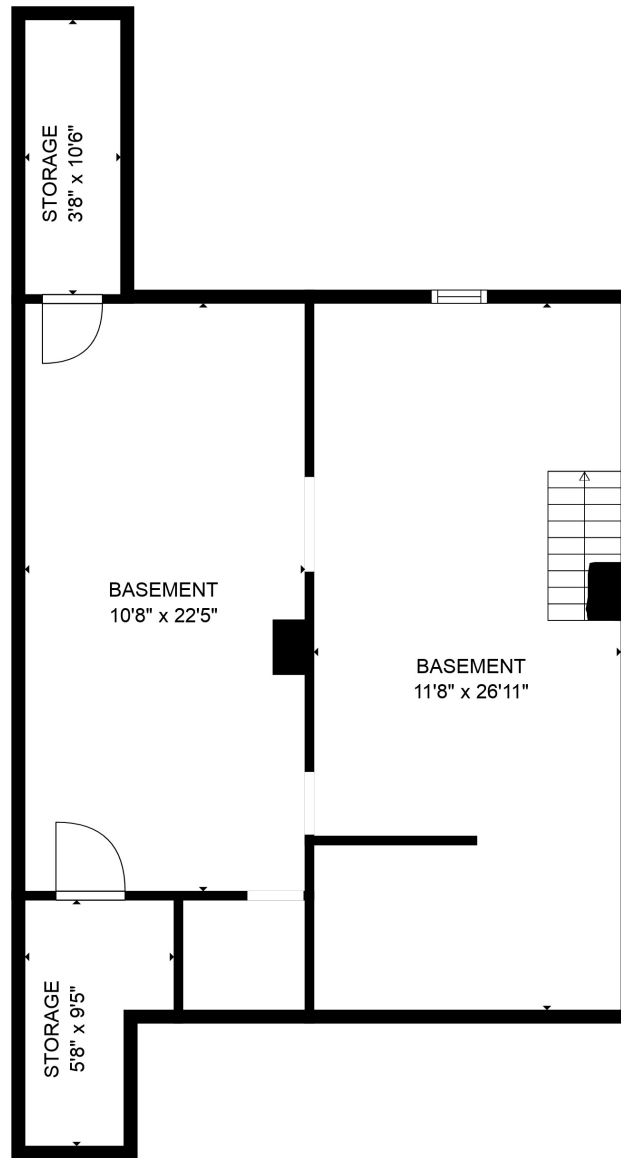

FLOOR 1

FLOOR 2

FLOOR 3

TOTAL: 2611 sq. ft

Below Ground: 24 sq. ft, FLOOR 2: 1345 sq. ft, FLOOR 3: 1242 sq. ft

EXCLUDED AREAS: BASEMENT: 565 sq. ft, STORAGE: 81 sq. ft, BEDROOM: 147 sq. ft,
UNDEFINED: 13 sq. ft, ROOM: 103 sq. ft

MEASUREMENTS ARE DEEMED RELIABLE BUT ARE NOT GUARANTEED.

TOTAL: 2611 sq. ft

Below Ground: 24 sq. ft, FLOOR 2: 1345 sq. ft, FLOOR 3: 1242 sq. ft

EXCLUDED AREAS: BASEMENT: 565 sq. ft, STORAGE: 81 sq. ft, BEDROOM: 147 sq. ft,
 UNDEFINED: 13 sq. ft, ROOM: 103 sq. ft