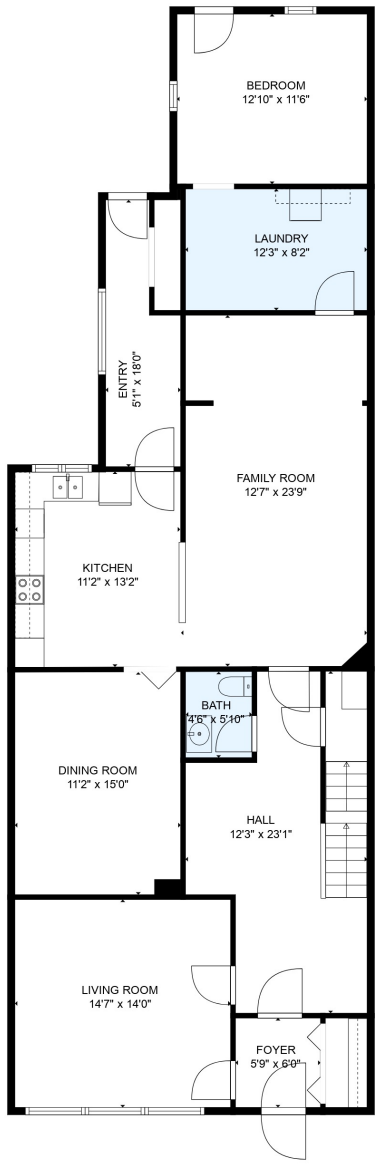

FLOOR 1

FLOOR 2

FLOOR 3

TOTAL: 2611 sq. ft

Below Ground: 24 sq. ft, FLOOR 2: 1345 sq. ft, FLOOR 3: 1242 sq. ft

EXCLUDED AREAS: BASEMENT: 565 sq. ft, STORAGE: 81 sq. ft, BEDROOM: 147 sq. ft,
UNDEFINED: 13 sq. ft, ROOM: 103 sq. ft

MEASUREMENTS ARE DEEMED RELIABLE BUT ARE NOT GUARANTEED.

TOTAL: 2611 sq. ft

Below Ground: 24 sq. ft, FLOOR 2: 1345 sq. ft, FLOOR 3: 1242 sq. ft

EXCLUDED AREAS: BASEMENT: 565 sq. ft, STORAGE: 81 sq. ft, BEDROOM: 147 sq. ft,
 UNDEFINED: 13 sq. ft, ROOM: 103 sq. ft