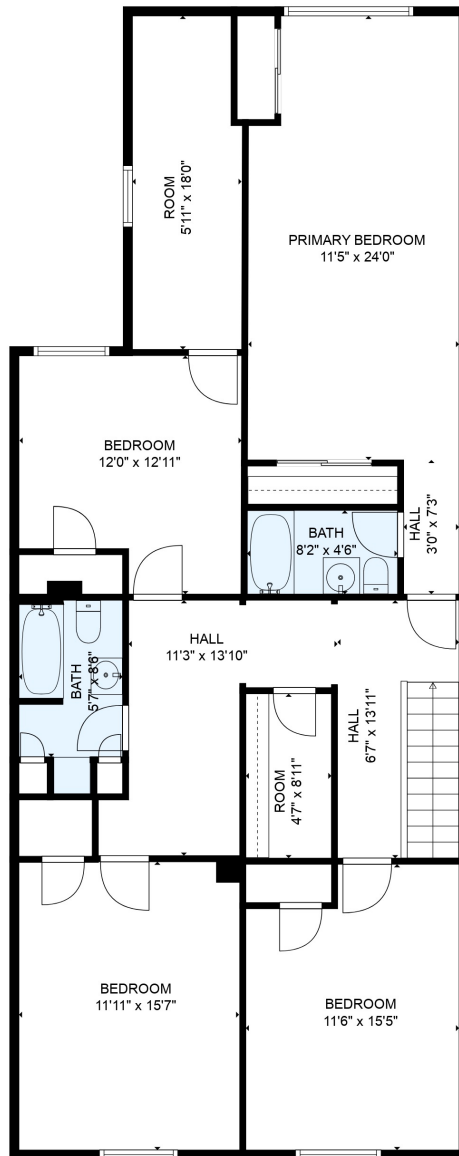

FLOOR 1

FLOOR 2

FLOOR 3

TOTAL: 2611 sq. ft

Below Ground: 24 sq. ft, FLOOR 2: 1345 sq. ft, FLOOR 3: 1242 sq. ft

EXCLUDED AREAS: BASEMENT: 565 sq. ft, STORAGE: 81 sq. ft, BEDROOM: 147 sq. ft,
UNDEFINED: 13 sq. ft, ROOM: 103 sq. ft

MEASUREMENTS ARE DEEMED RELIABLE BUT ARE NOT GUARANTEED.

TOTAL: 2611 sq. ft

Below Ground: 24 sq. ft, FLOOR 2: 1345 sq. ft, FLOOR 3: 1242 sq. ft

EXCLUDED AREAS: BASEMENT: 565 sq. ft, STORAGE: 81 sq. ft, BEDROOM: 147 sq. ft,
 UNDEFINED: 13 sq. ft, ROOM: 103 sq. ft