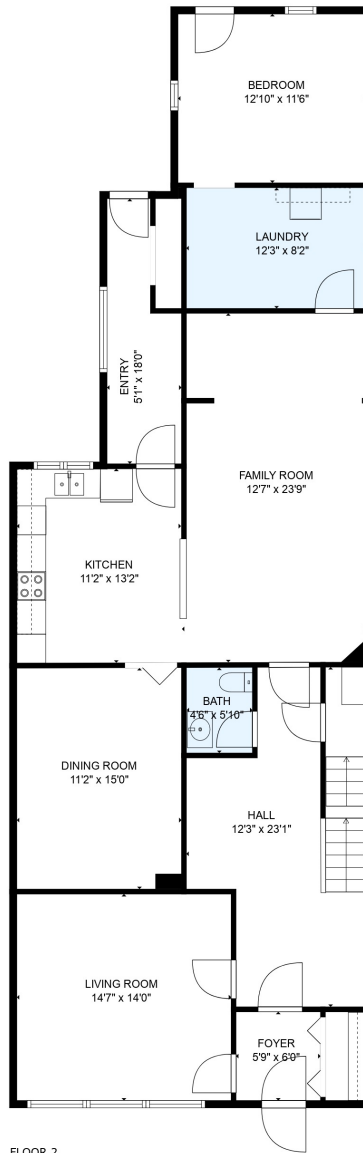

FLOOR 1

FLOOR 2

FLOOR 3

TOTAL: 2611 sq. ft

Below Ground: 24 sq. ft, FLOOR 2: 1345 sq. ft, FLOOR 3: 1242 sq. ft

EXCLUDED AREAS: BASEMENT: 565 sq. ft, STORAGE: 81 sq. ft, BEDROOM: 147 sq. ft,
UNDEFINED: 13 sq. ft, ROOM: 103 sq. ft

MEASUREMENTS ARE DEEMED RELIABLE BUT ARE NOT GUARANTEED.

TOTAL: 2611 sq. ft

Below Ground: 24 sq. ft, FLOOR 2: 1345 sq. ft, FLOOR 3: 1242 sq. ft

EXCLUDED AREAS: BASEMENT: 565 sq. ft, STORAGE: 81 sq. ft, BEDROOM: 147 sq. ft,
 UNDEFINED: 13 sq. ft, ROOM: 103 sq. ft