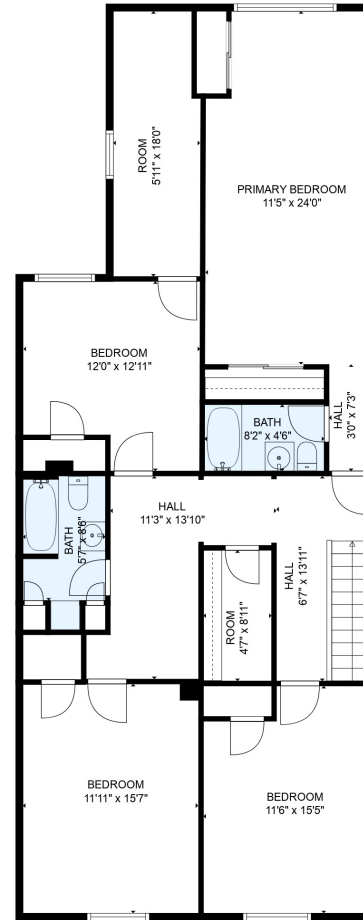

FLOOR 1

FLOOR 2

FLOOR 3

TOTAL: 2611 sq. ft

Below Ground: 24 sq. ft, FLOOR 2: 1345 sq. ft, FLOOR 3: 1242 sq. ft

EXCLUDED AREAS: BASEMENT: 565 sq. ft, STORAGE: 81 sq. ft, BEDROOM: 147 sq. ft,
UNDEFINED: 13 sq. ft, ROOM: 103 sq. ft

MEASUREMENTS ARE DEEMED RELIABLE BUT ARE NOT GUARANTEED.

TOTAL: 2611 sq. ft

Below Ground: 24 sq. ft, FLOOR 2: 1345 sq. ft, FLOOR 3: 1242 sq. ft

EXCLUDED AREAS: BASEMENT: 565 sq. ft, STORAGE: 81 sq. ft, BEDROOM: 147 sq. ft,
 UNDEFINED: 13 sq. ft, ROOM: 103 sq. ft