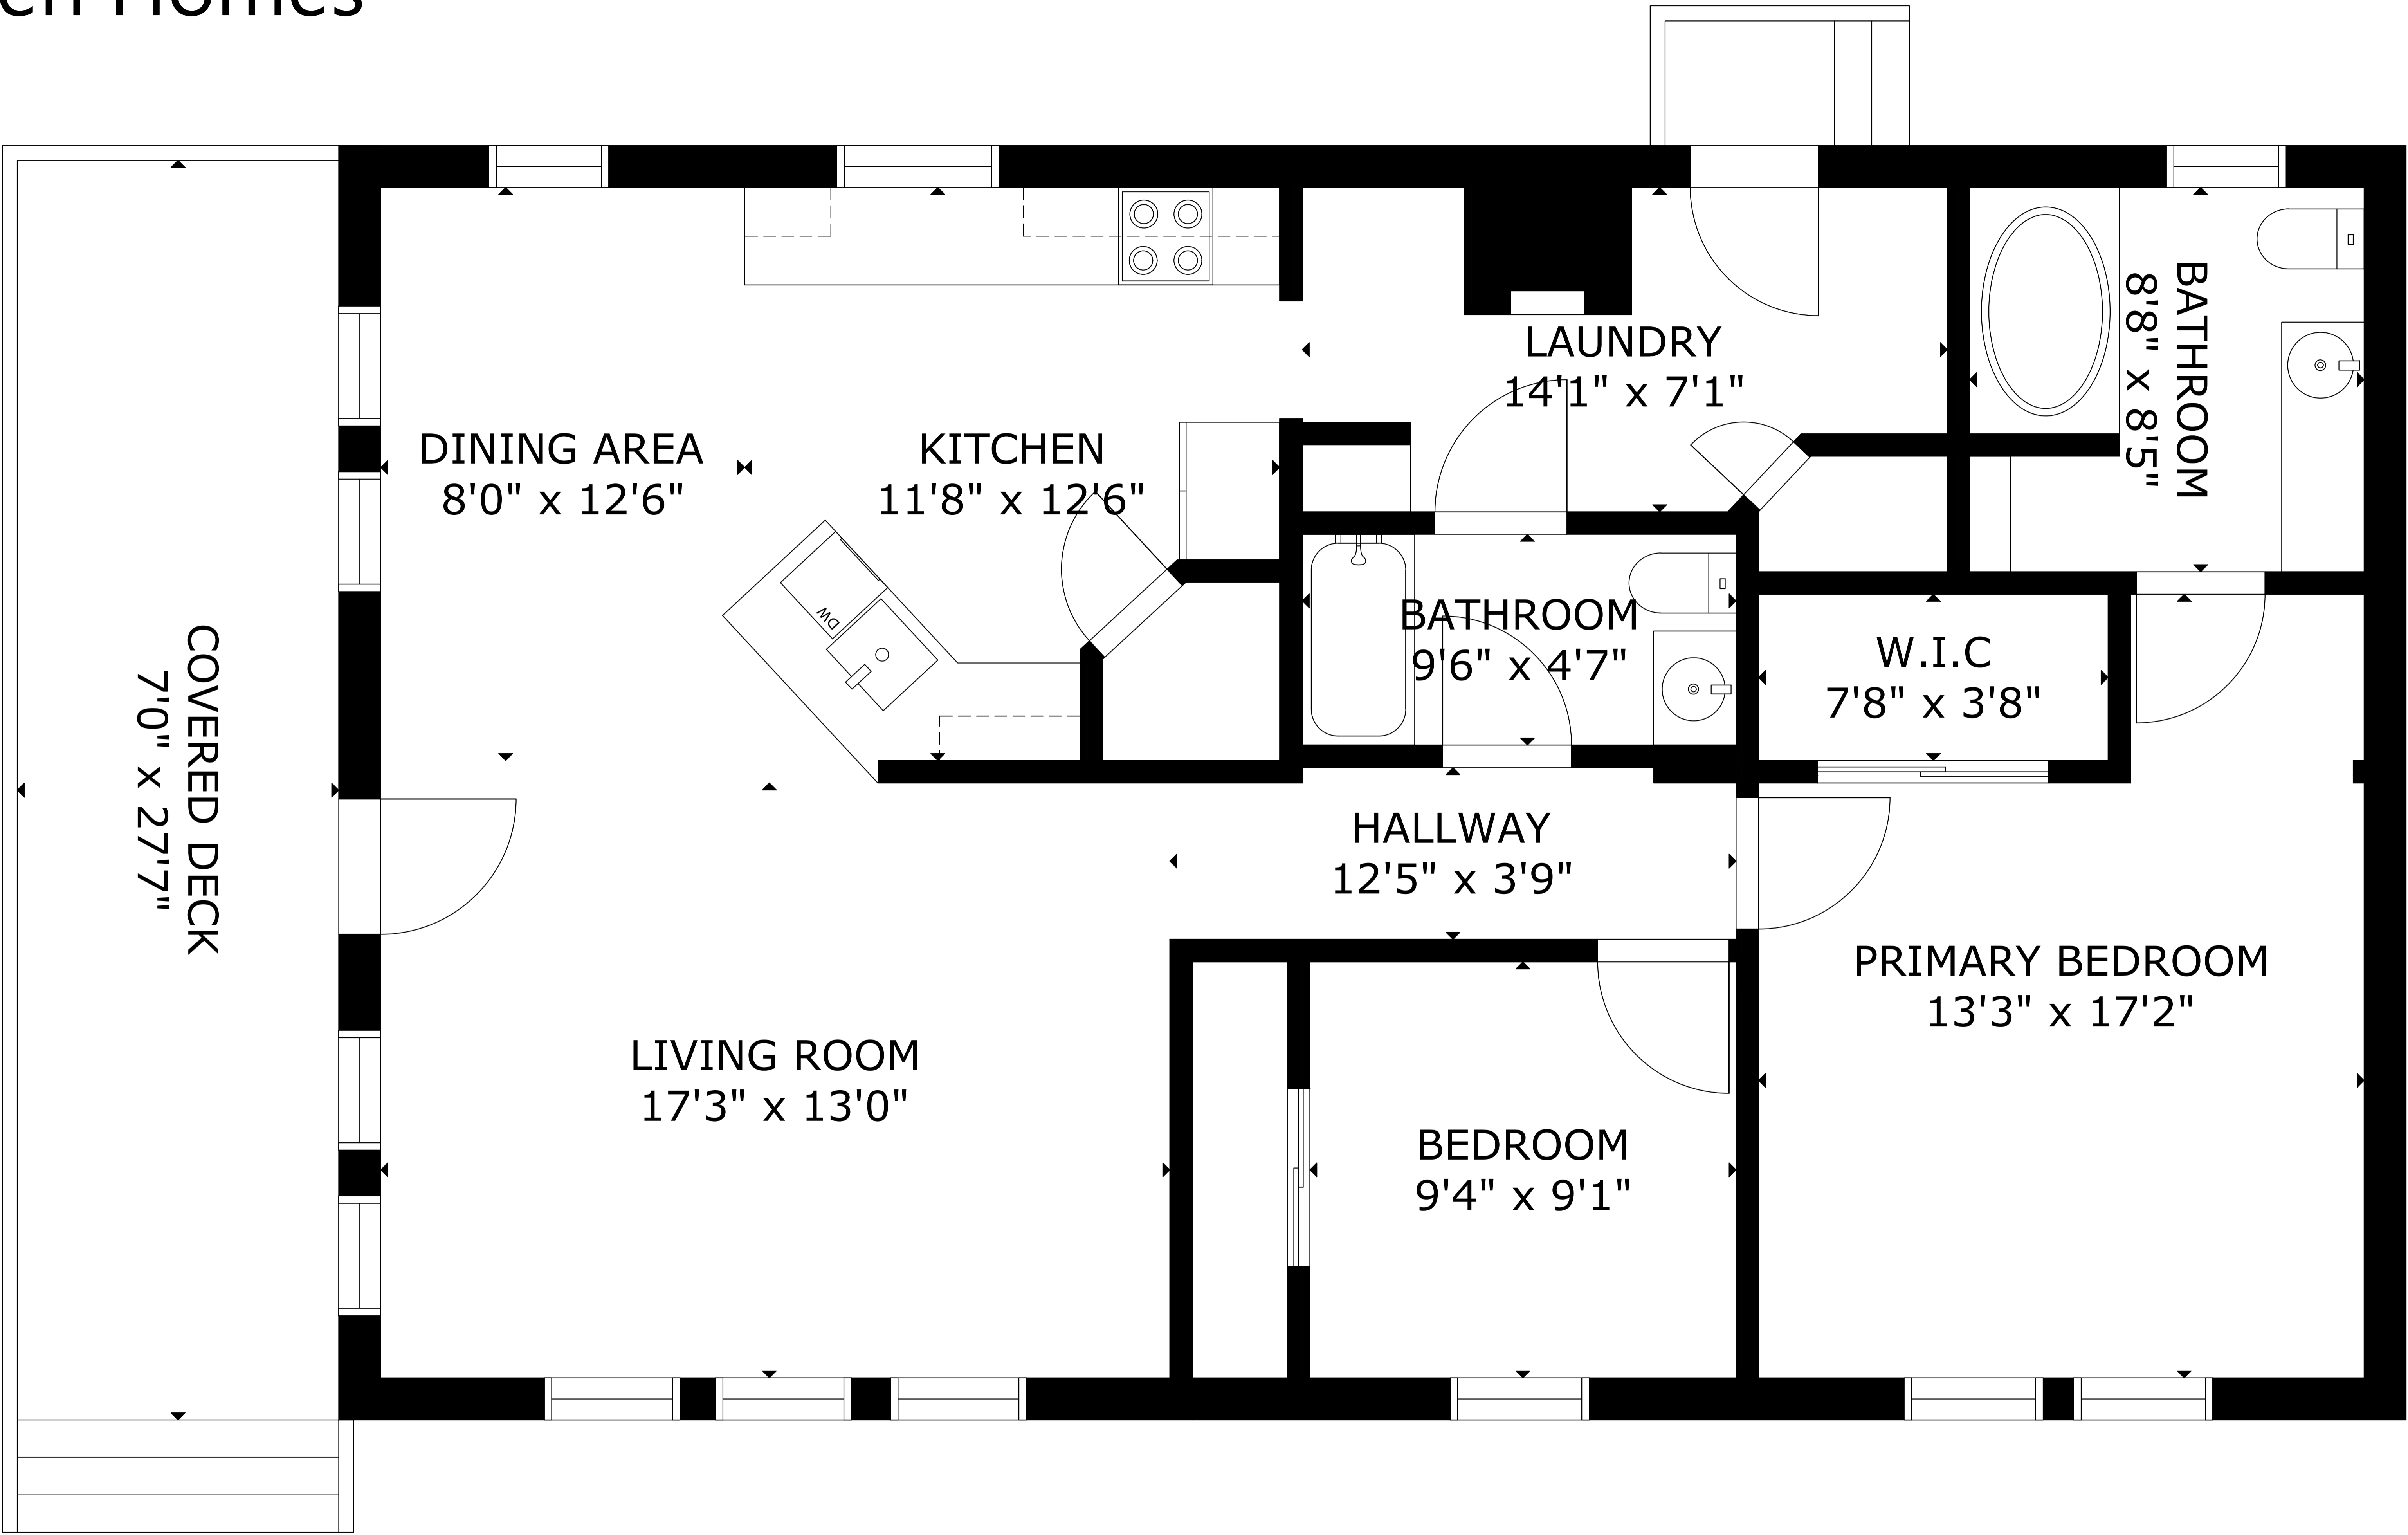

Friesen Homes

GROSS INTERNAL AREA
TOTAL: 1,130 sq ft
FLOOR 1: 1,130 sq ft
EXCLUDED AREAS: DECK: 194 sq ft
SIZE AND DIMENSIONS ARE APPROXIMATE, ACTUAL MAY VARY