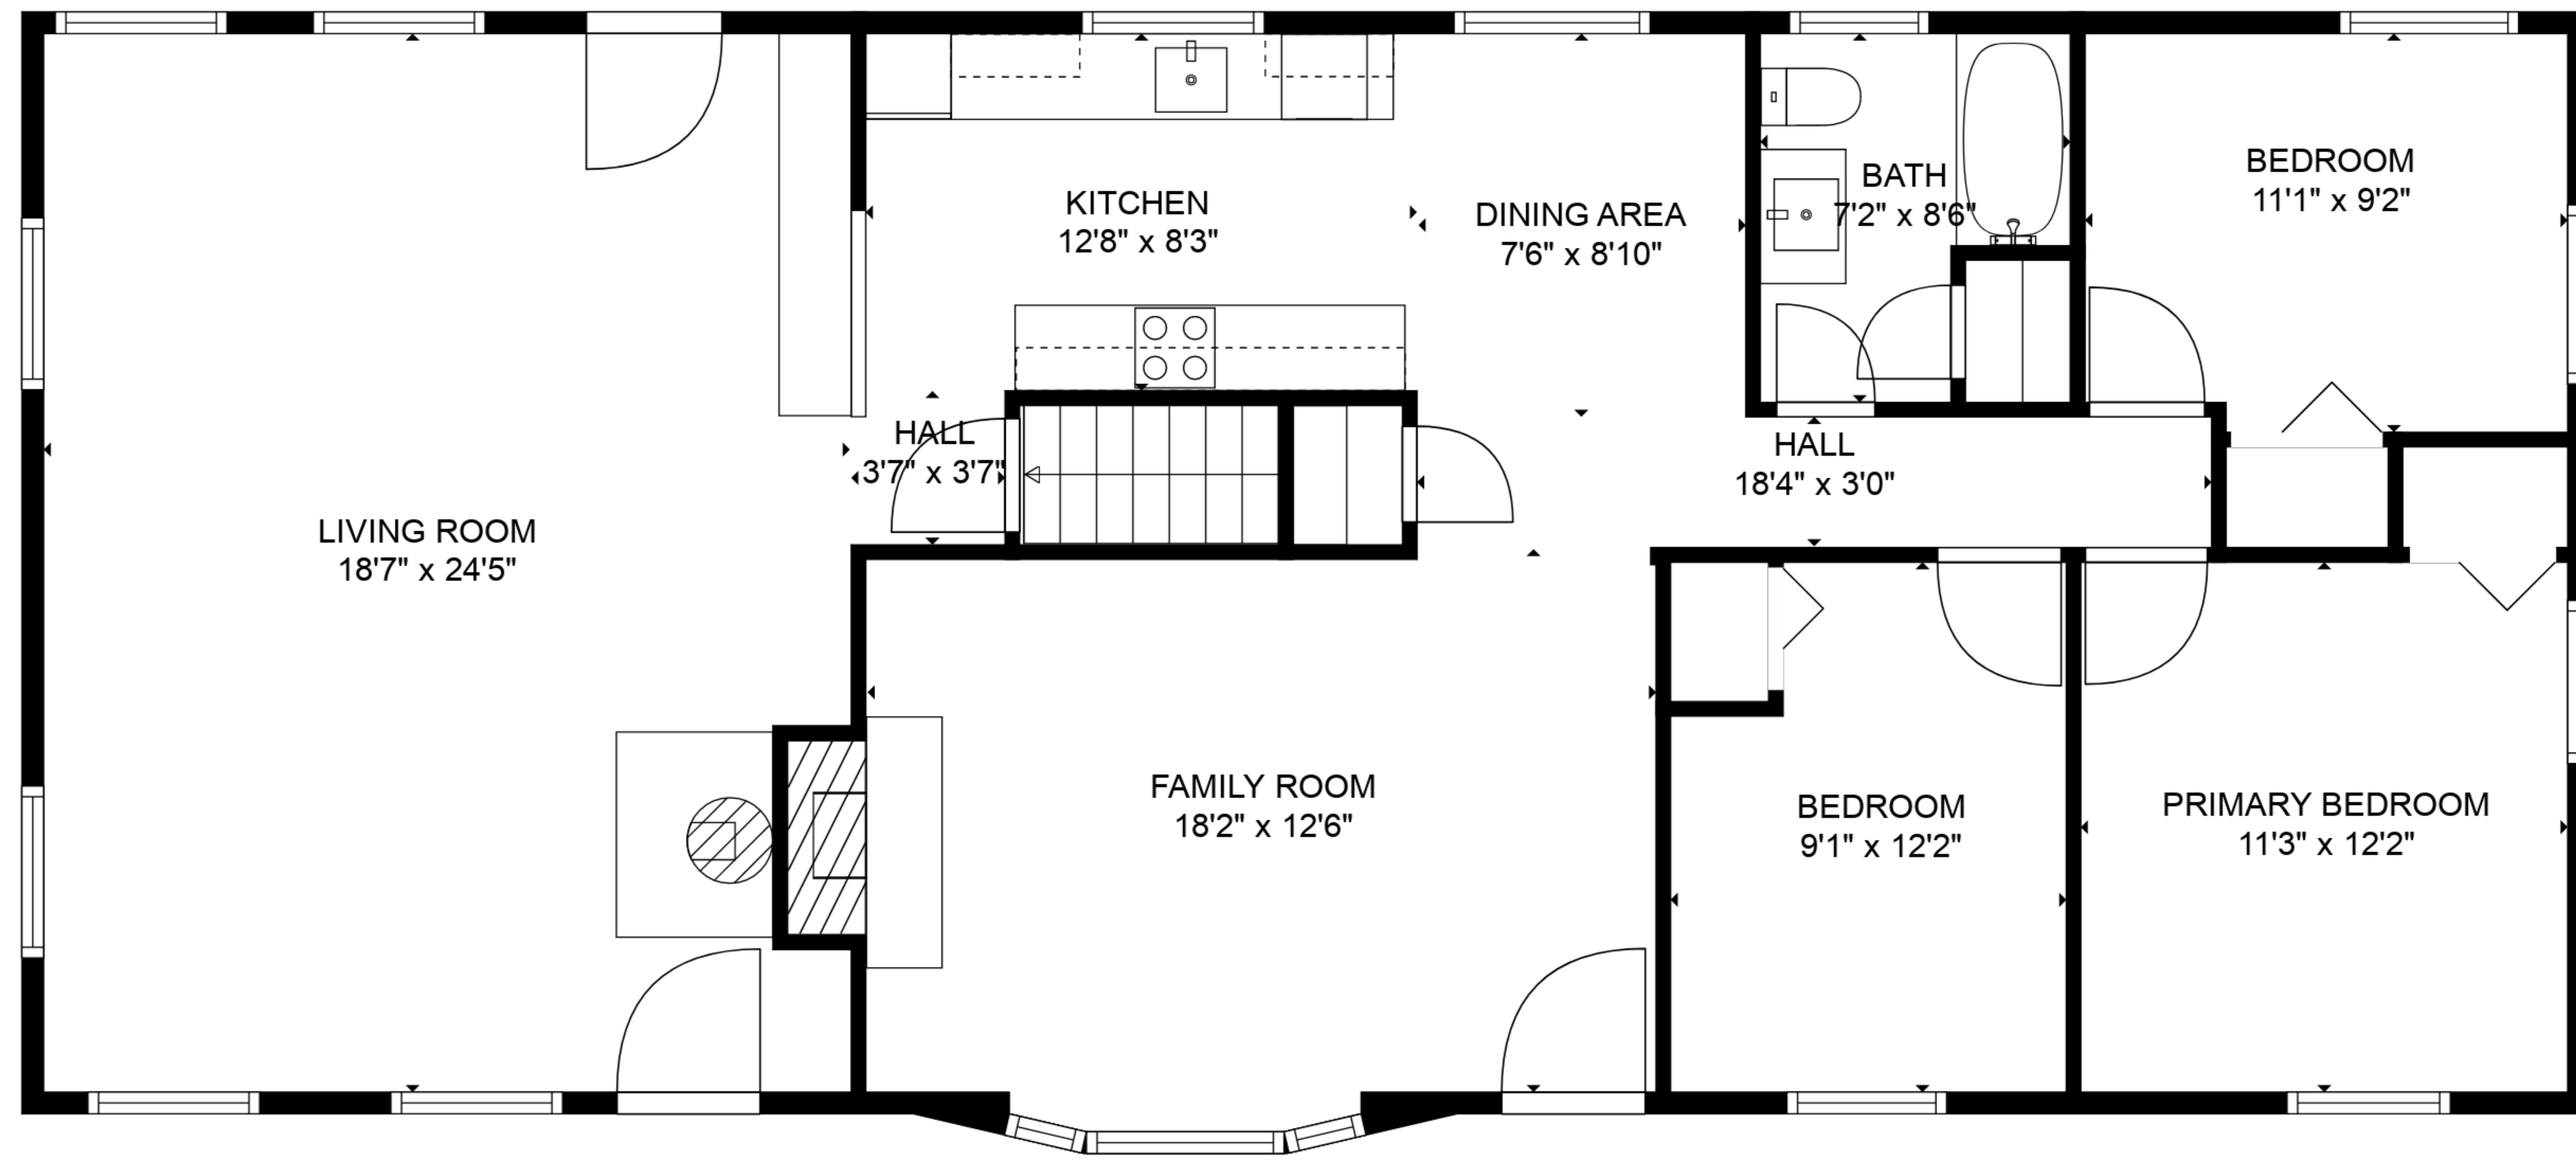

TOTAL: 2823 sq. ft
BELOW GROUND: 1405 sq. ft, FLOOR 2: 1418 sq. ft
EXCLUDED AREAS: BAY WINDOW: 8 sq. ft

TOTAL: 2823 sq. ft
 BELOW GROUND: 1405 sq. ft, FLOOR 2: 1418 sq. ft
 EXCLUDED AREAS: BAY WINDOW: 8 sq. ft

FLOOR 2

FLOOR 1

TOTAL: 2823 sq. ft
 BELOW GROUND: 1405 sq. ft, FLOOR 2: 1418 sq. ft
 EXCLUDED AREAS: BAY WINDOW: 8 sq. ft