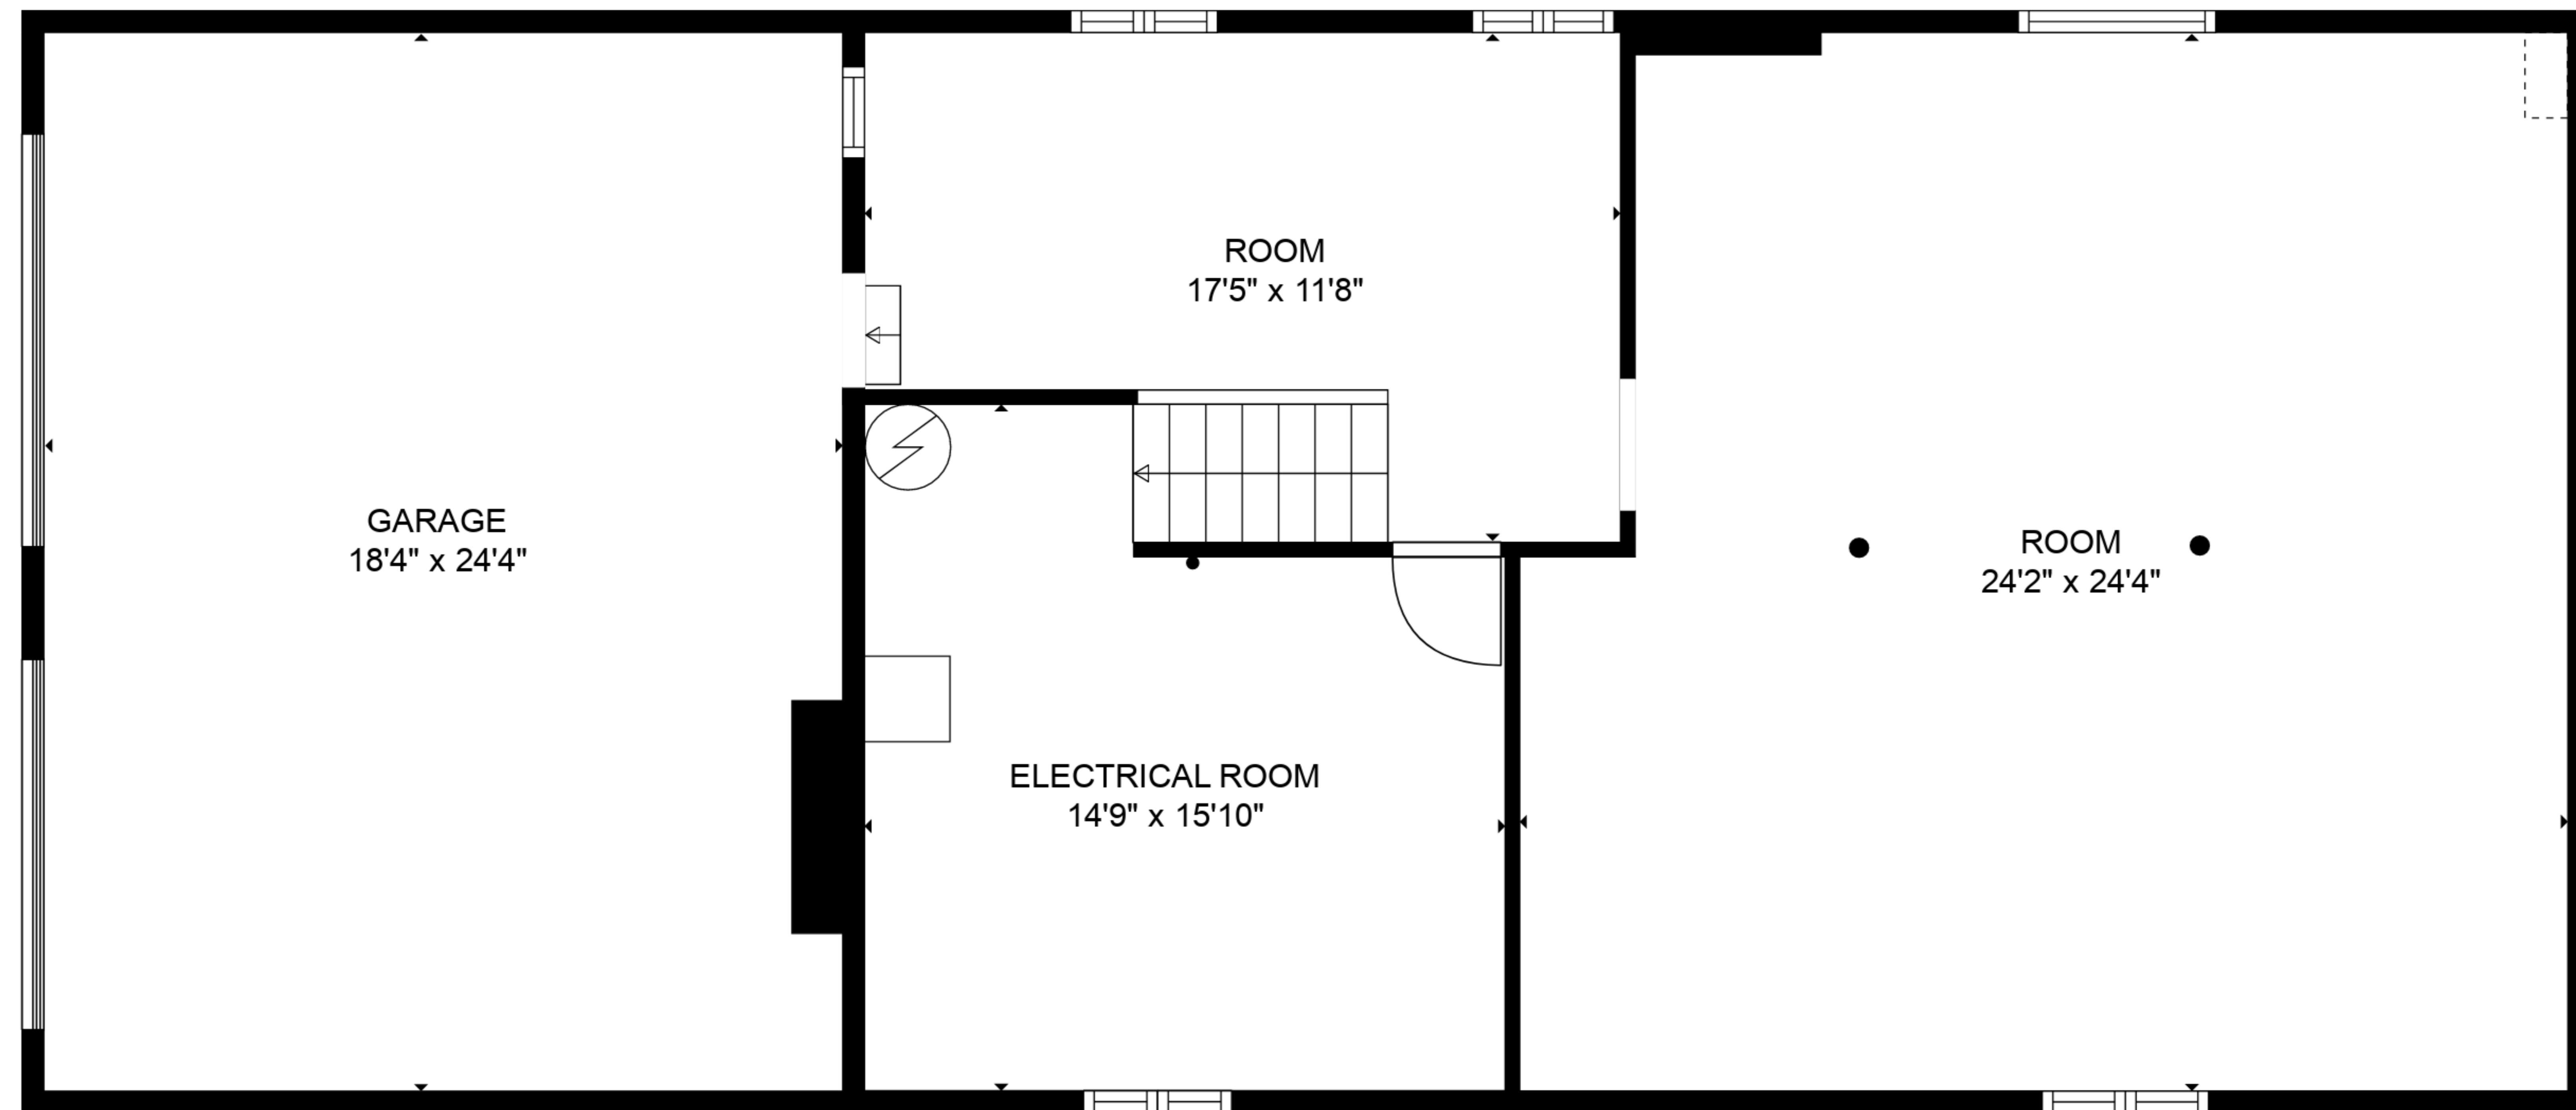

TOTAL: 2823 sq. ft
BELOW GROUND: 1405 sq. ft, FLOOR 2: 1418 sq. ft
EXCLUDED AREAS: BAY WINDOW: 8 sq. ft

TOTAL: 2823 sq. ft
 BELOW GROUND: 1405 sq. ft, FLOOR 2: 1418 sq. ft
 EXCLUDED AREAS: BAY WINDOW: 8 sq. ft

FLOOR 2

FLOOR 1

TOTAL: 2823 sq. ft
 BELOW GROUND: 1405 sq. ft, FLOOR 2: 1418 sq. ft
 EXCLUDED AREAS: BAY WINDOW: 8 sq. ft