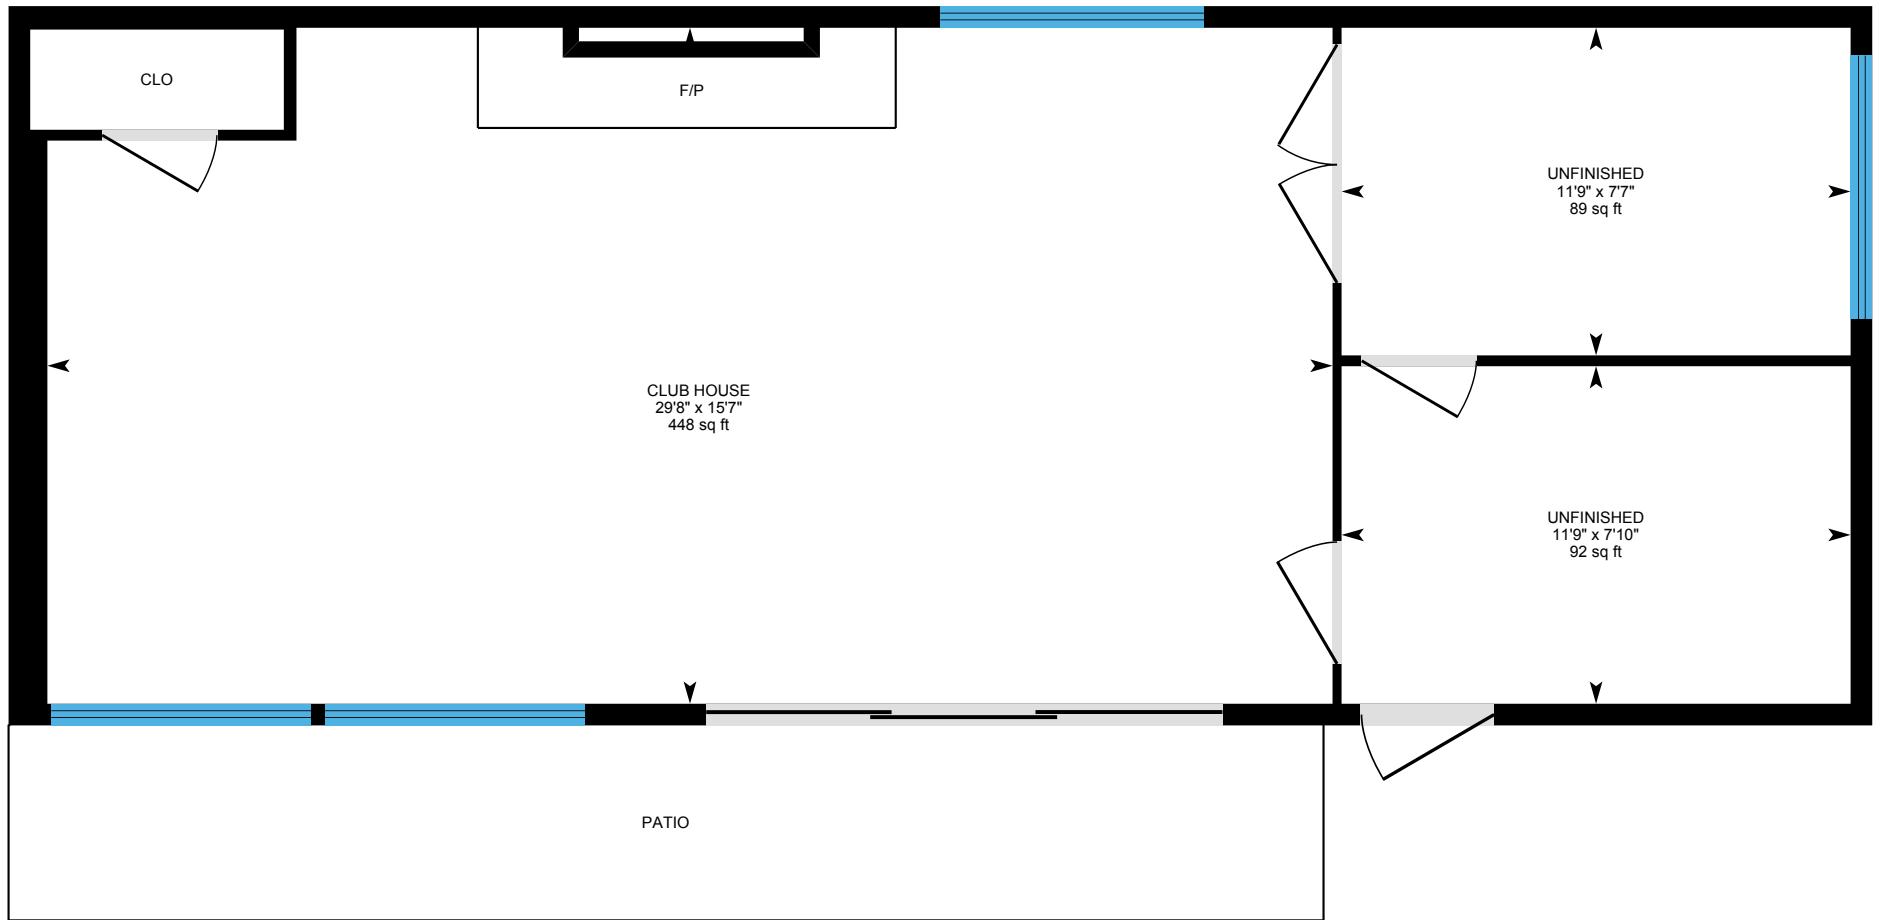

3621 Country Club Blvd, Stockton, CA

Club House Unfinished Area 708.54 sq ft

PREPARED: 2024/08/29