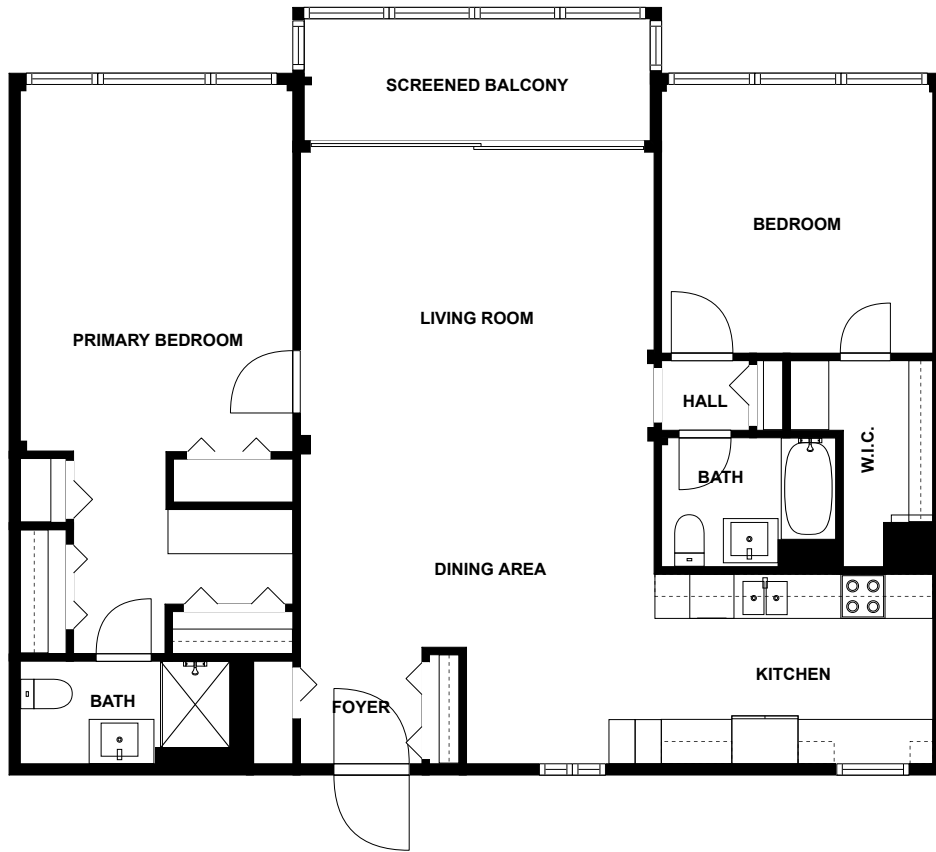

Home report

Harbor View Lane 50 24
Belleair Bluffs

Highlights

1 Kitchen

1 Living room

2 Bedroom

2 Bath

15 Doors

Westshore Pizza, 0.2 mi

Air Adventures Clearwater, 2.6 mi

Floor plan

fvm

SIZES AND DIMENSIONS ARE APPROXIMATE, ACTUAL MAY VARY.

Appendix 1: Data sheet

Kitchen - 1	Entry - 1	Entry - Foyer - 1
Bath - 2	Closet - 1	Closet - WalkIn - 1
Outdoor - 1	Outdoor - Balcony - 1	Outdoor - Balcony - Screen - 1
Dining - 1	Dining - Open - 1	LivingRoom - 1
Hall - 1	Bedroom - 2	Bedroom - Master - 1